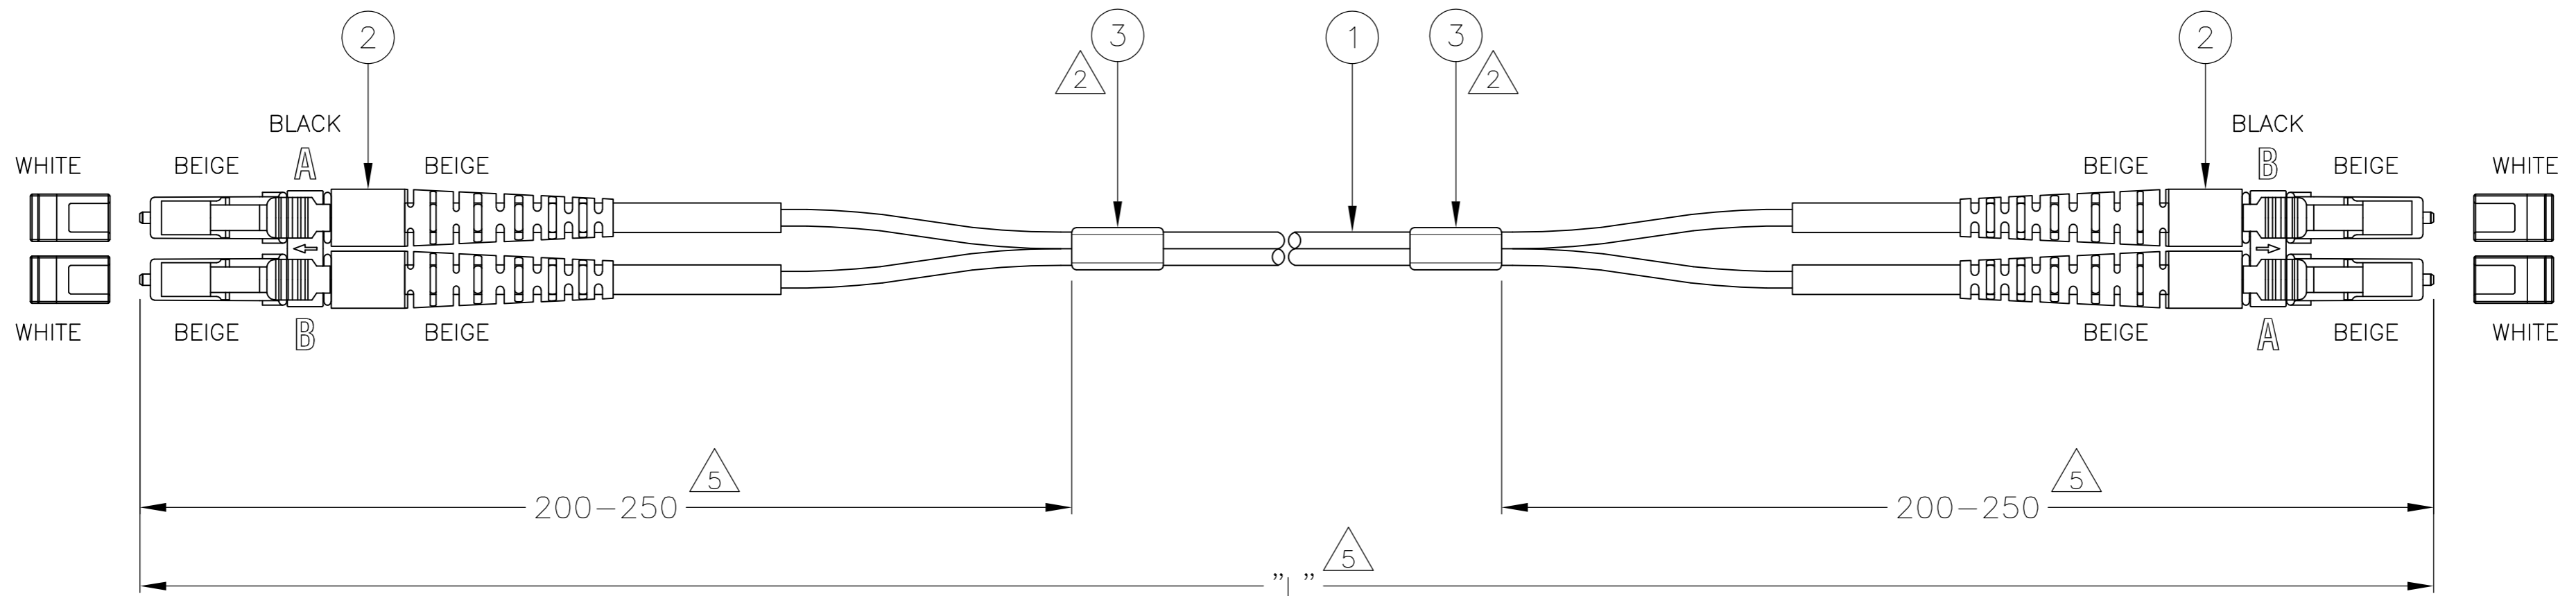

LC CONN. SIDE MARK		LC CONN. SIDE MARK
A	↔	B
B	↔	A

NOTES:

- 1 ATTENUATION ≤ 0.3 dB, MEASURED AT 1300 nm ACC. TO I.E.C. 61300-3-4 METHOD B
- 2 BLANK LABEL
- 3 FILLED OUT TEST RESULT SHEET SUPPLIED WITH EACH INDIVIDUALLY PACKED ASSEMBLY
- 4 CABLE INFORMATION:
 - CORE DIAMETER: 62.5/125 μ m
 - OUTER JACKET DIAMETER: 1.8x3.6 mm
 - OUTER JACKET COLOUR: GREY
 - OUTER JACKET MATERIAL: LSZH
- 5 FOR LENGTHS < 60 cm SHORTER SLIT LENGTHS APPLY
- 6 ADDITIONAL ATTENUATION FOR LONG LEADS ACC. TO CUSTOMER DRAWING 1920435
- 7 DELIVERED ON A REEL IN A BOX
- 8 OBSOLETE C.I.S. STREAMLINING PER RTS 292846.1

STANDARD LENGTHS ACCORDING TO CUSTOMER DRAWING 1206850	
PART NUMBER	"L" (meter)
X-6536503-Y	XY.0
0-6536503-7	7.0
8-6536503-1	0.3 -0/+0.05
8-6536503-2	100 -0/+3.0
9-6536503-3	3.5

8 OBSOLETE

2	BLANK LABEL	3
2	LC DUPLEX CONNECTOR, MULTI MODE, BEIGE	2
L	FOCAB 1.8MZ 62.5/125, GREY LSZH	1
Qty	Description	Item
THIS DRAWING IS A CONTROLLED DOCUMENT.		
DWN R. COOLEN 01AUG2007 CHK A. HENGELMOLEN 10AUG2007 APVD A. HENGELMOLEN 10AUG2007 PRODUCT SPEC APPLICATION SPEC		Tyco Electronics Corporation 's-Hertogenbosch, Nederland NAME FOMM62.5 LEAD 1.8MZ LC/PC - LC/PC DUPLEX
DIMENSIONS: mm 	TOLERANCES UNLESS OTHERWISE SPECIFIED: 0 PLC ± - 1 PLC ± - 2 PLC ± - 3 PLC ± - 4 PLC ± - ANGLES ± - FINISH	SIZE A2 CAGE CODE 00779 DRAWING NO. C=6536503 RESTRICTED TO WEIGHT - SCALE NTS SHEET 1 of 1 REV K
CUSTOMER DRAWING		