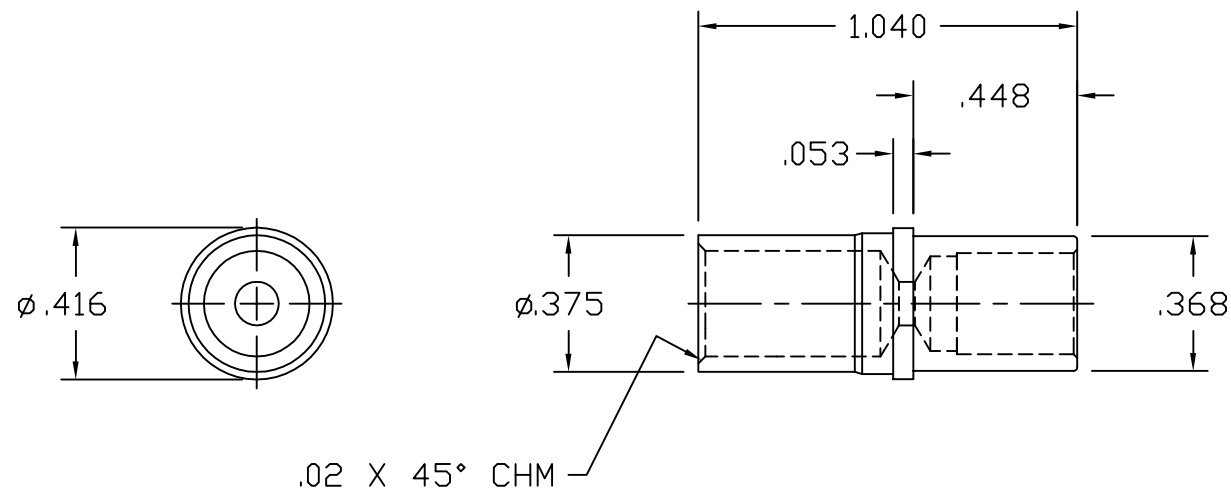

REVISIONS			
EC	REV	DESCRIPTION	DATE
CPR	A	NEW RELEASE	12/16/05

- 4. FINISH: SILVER PLATED.
- 3. MATERIAL: TELLURIUM COPPER ALLOY.
- 2. ITEMS PROVIDED TO THIS SPECIFICATION TO BE PERMANENTLY IDENTIFIED PER THE FOLLOWING IDENTIFIER:

- 1. PART NUMBER CHANGES AND OR DESIGN CHANGES AFFECTING ITEM INTERCHANGEABILITY REQUIRE PRIOR TYCO APPROVAL AND AUTHORIZATION BY REVISION TO THIS DRAWING.

NOTES: UNLESS OTHERWISE SPECIFIED

INCH OR INCH (MM) THIRD ANGLE PROJECTION UNLESS OTHERWISE SPECIFIED DIMENSIONS ARE IN INCHES (METRIC) TOLERANCES ANGLES ± .5° DECIMALS .XXX ± .010 (.25) .XX ± .02 (.3)	DRAWN RHM/M. ALIM	DATE 12/16/05	Tyco Electronics Corporation Menlo Park, Ca 94025		
	CHECKED		TITLE CONTACT, SOCKET, SIZE 1/4" WITH #4 AWG CRIMP BARREL, SINGLE CROWN PN 6648434-1		
	APPROVED				
	APPROVED	D. CHAU	12/16/05	SIZE B	DWG NUMBER C= 6648434
	M. ALIM	12/16/05	ACAD FILE NUMBER C6648434A.DWG		
			DWG SCALE 2=1	SH 1 OF 1	