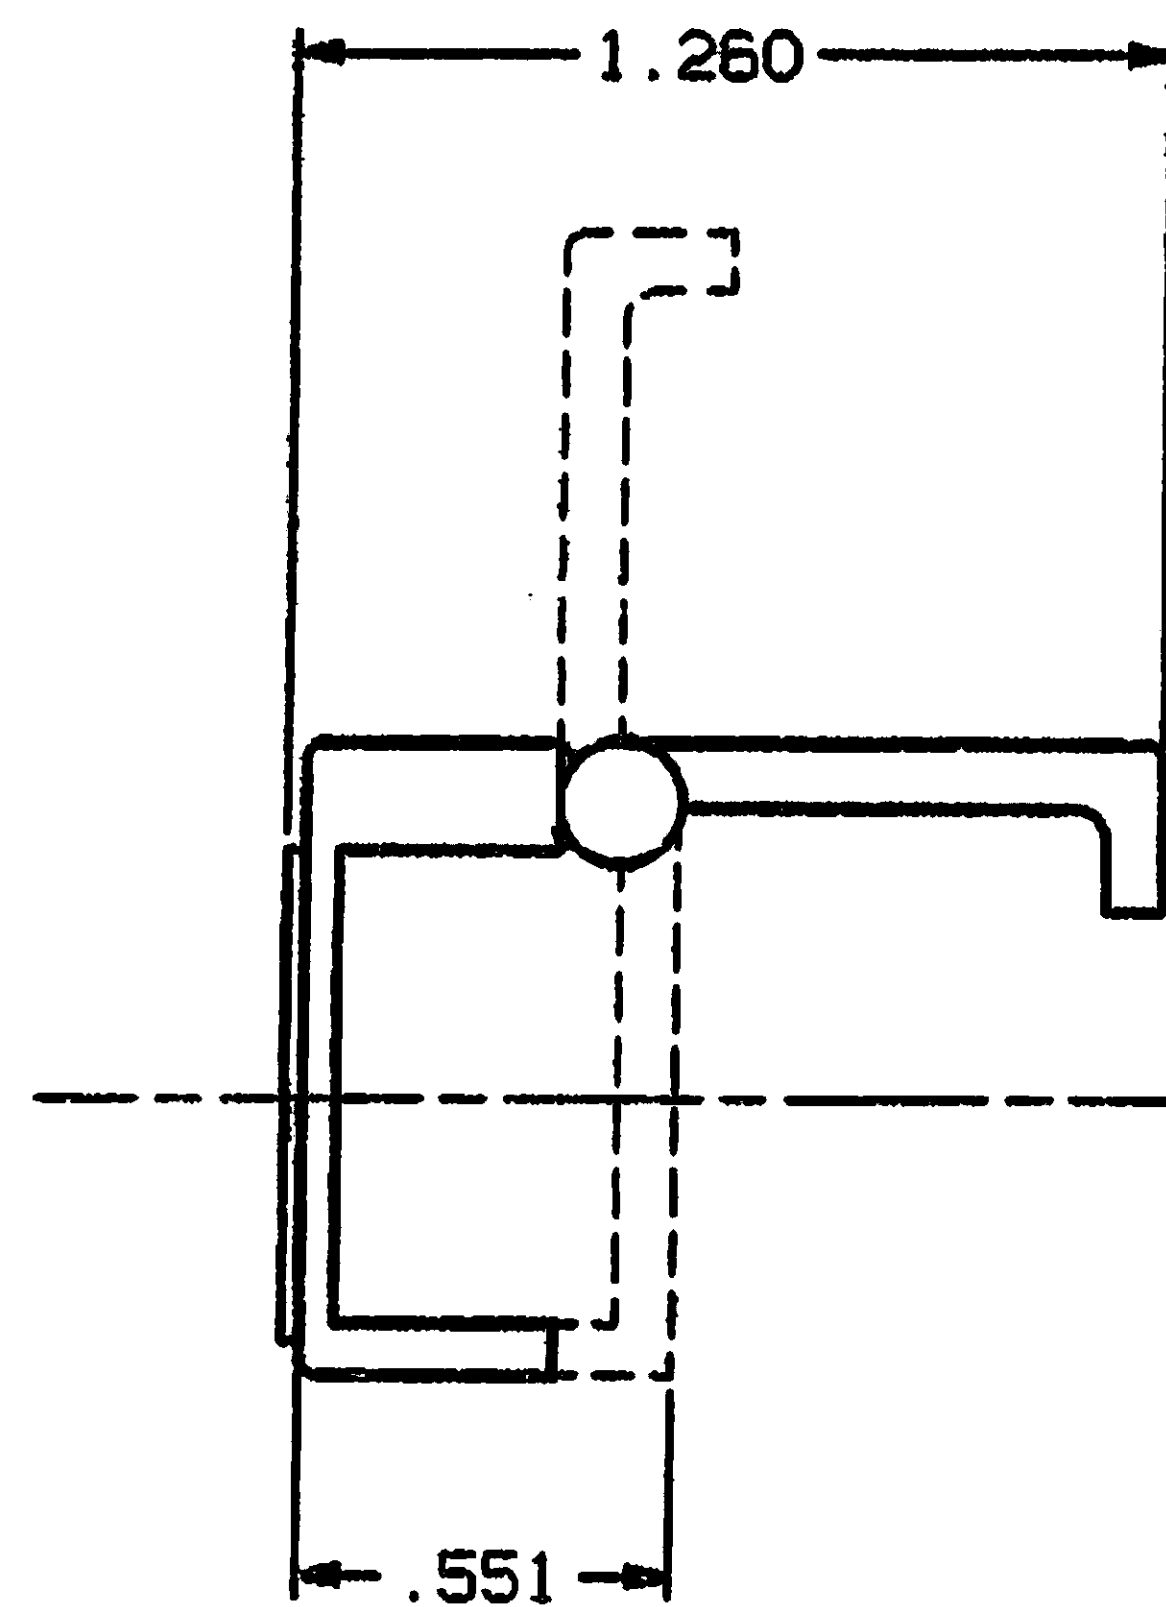

CONVERSION CHART	
INCH	MM
.413	10.5
.551	14.0
.638	16.2
.710	18.0
.925	23.5
.945	24.0
1.260	32.0

MODEL #671
SQUARE

MODEL #669
RECTANGULAR

THIS IS A C.A.D. GENERATED DRAWING.
DO NOT HAVE MANUAL REVISIONS TO PARTS.

REVISIONS INT'L RELEASE ESR/AS288 TRU-D 5-10-94 APP-D	REV 0	THIRD ANGLE PROJECTION	UNLESS OTHERWISE SPECIFIED DIMENSIONS ARE IN INCHES DO NOT SCALE PRINT		ORIGINAL DATE OF DRAWING: 5-10-94		452 JOHN DIETSCH BLVD. ATTLEBORO FALLS, MASS. 02763 INC.		
	TOLERANCES (EXCEPT AS NOTED) ANGULAR = ±1/2° DECIMAL .XX = ±. DECIMAL .XXX = ±.012 (0.30) DECIMAL .XXXX = ±.		FILE NAME: 81092	DIRECTORY: GUIDE	DRAWN: TRU-D	DATE: 5-10-94		TITLE: COVER, FLIP SWITCH GUARD	
	AUGAT CONFIDENTIAL This document contains information which is the exclusive property of Augat Inc. Distribution, reproduction or use by others is not permitted without the expressed written consent of Augat Inc.		MATERIAL: PLASTIC	CHECKED: <i>[Signature]</i>	DATE: 5-11-94	DWG. NO. 81092			
	FINISH: BASE-BLACK COVER-CLEAR		APPROVED: <i>[Signature]</i>	DATE: 5/11/94	CODE IDENT. NO. 91506	DWG. SIZE B		REV. 0	
			NEXT ASSY:	PRODUCT CODE: B15	SCALE: NONE	SHEET 1 OF 1			