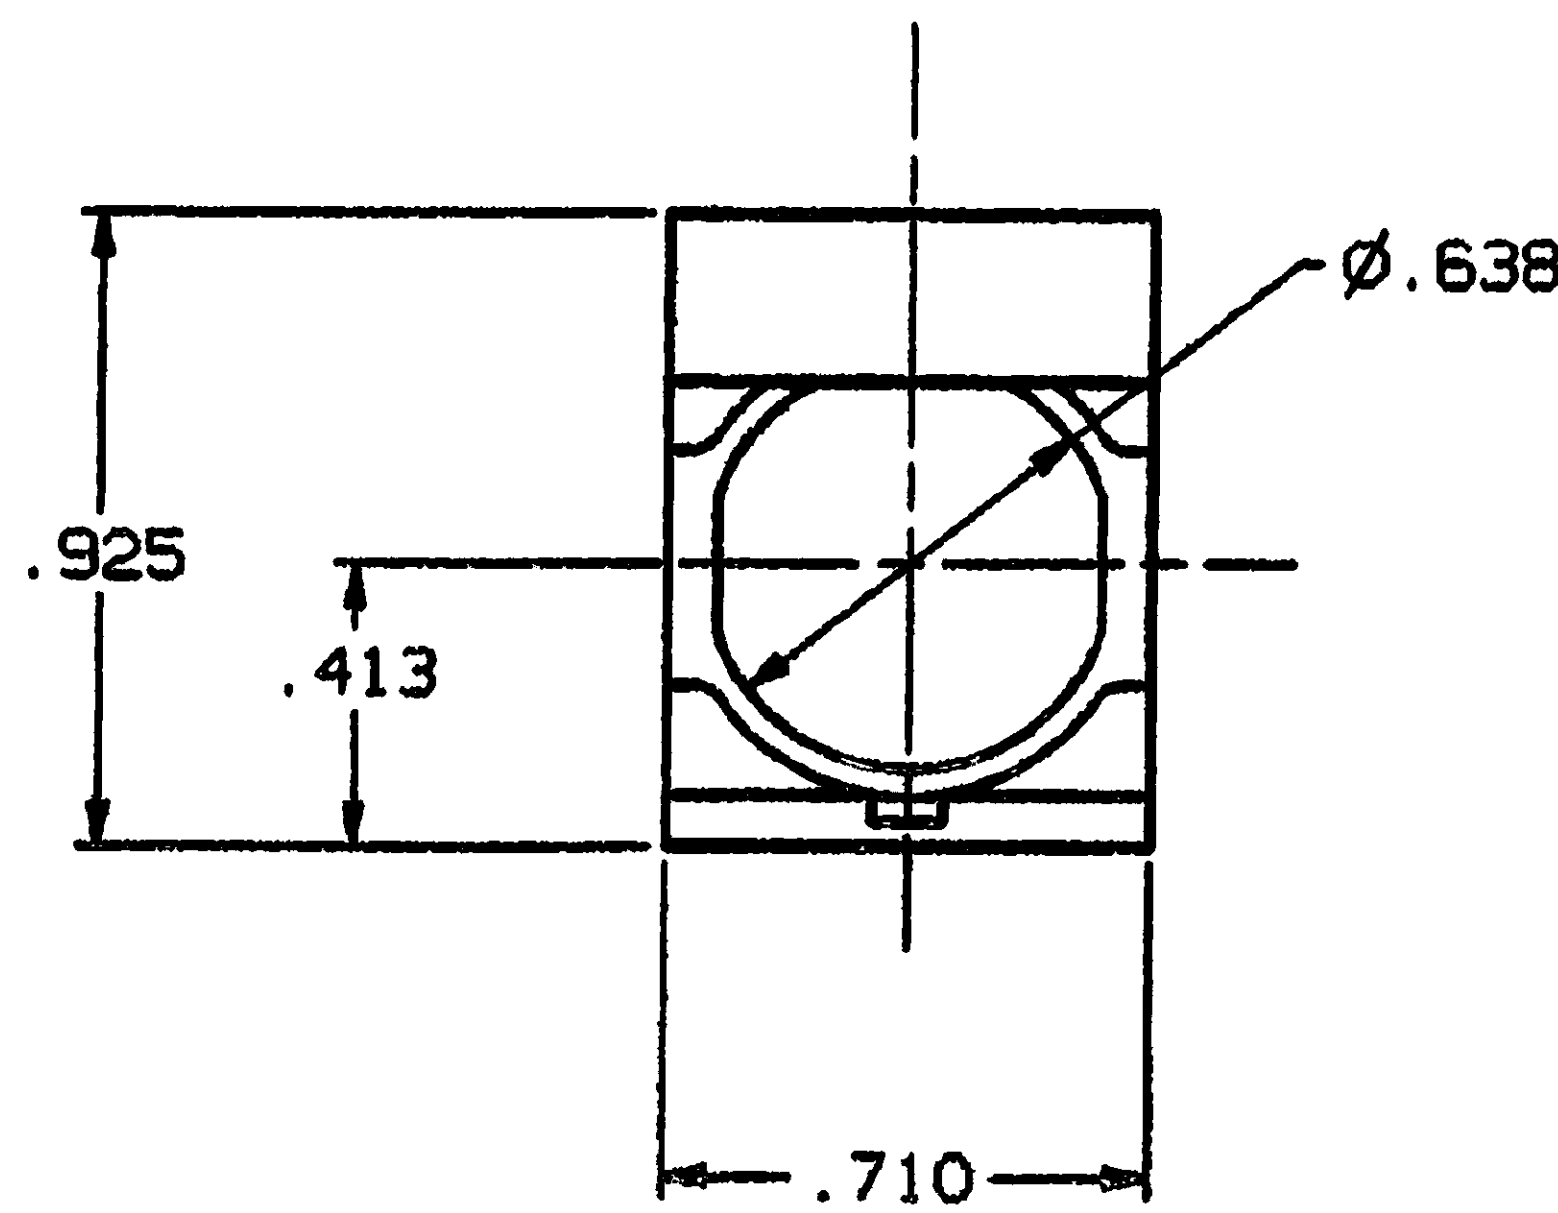

CONVERSION CHART	
INCH	MM
.413	10.5
.551	14.0
.638	16.2
.710	18.0
.925	23.5
.945	24.0
1.260	32.0

MODEL #671
SQUARE

MODEL #669
RECTANGULAR

THIS IS A C.A.D. GENERATED DRAWING.
DO NOT HAVE MANUAL REVISIONS TO PARTS.

REVISIONS INT'L RELEASE ESR/AS288 TRU-D 5-10-94 APP-D	REV 0	THIRD ANGLE PROJECTION	UNLESS OTHERWISE SPECIFIED DIMENSIONS ARE IN INCHES DO NOT SCALE PRINT		ORIGINAL DATE OF DRAWING: 5-10-94		452 JOHN DIETSCH BLVD. ATTLEBORO FALLS, MASS. 02763 INC.		
	TOLERANCES (EXCEPT AS NOTED) ANGULAR = ±1/2° DECIMAL .XX = ±. DECIMAL .XXX = ±.012 (0.30) DECIMAL .XXXX = ±.		FILE NAME: 81092	DIRECTORY: GUIDE	DRAWN: TRU-D	DATE: 5-10-94		TITLE: COVER, FLIP SWITCH GUARD	
	AUGAT CONFIDENTIAL This document contains information which is the exclusive property of Augat Inc. Distribution, reproduction or use by others is not permitted without the expressed written consent of Augat Inc.		MATERIAL: PLASTIC	CHECKED: <i>[Signature]</i>	DATE: 5-11-94	DWG. NO. 81092			
	FINISH: BASE-BLACK COVER-CLEAR		APPROVED: <i>[Signature]</i>	DATE: 5/11/94	CODE IDENT. NO. 91506	DWG. SIZE B		REV. 0	
			NEXT ASSY:	PRODUCT CODE: B15	SCALE: NONE	SHEET 1 OF 1			