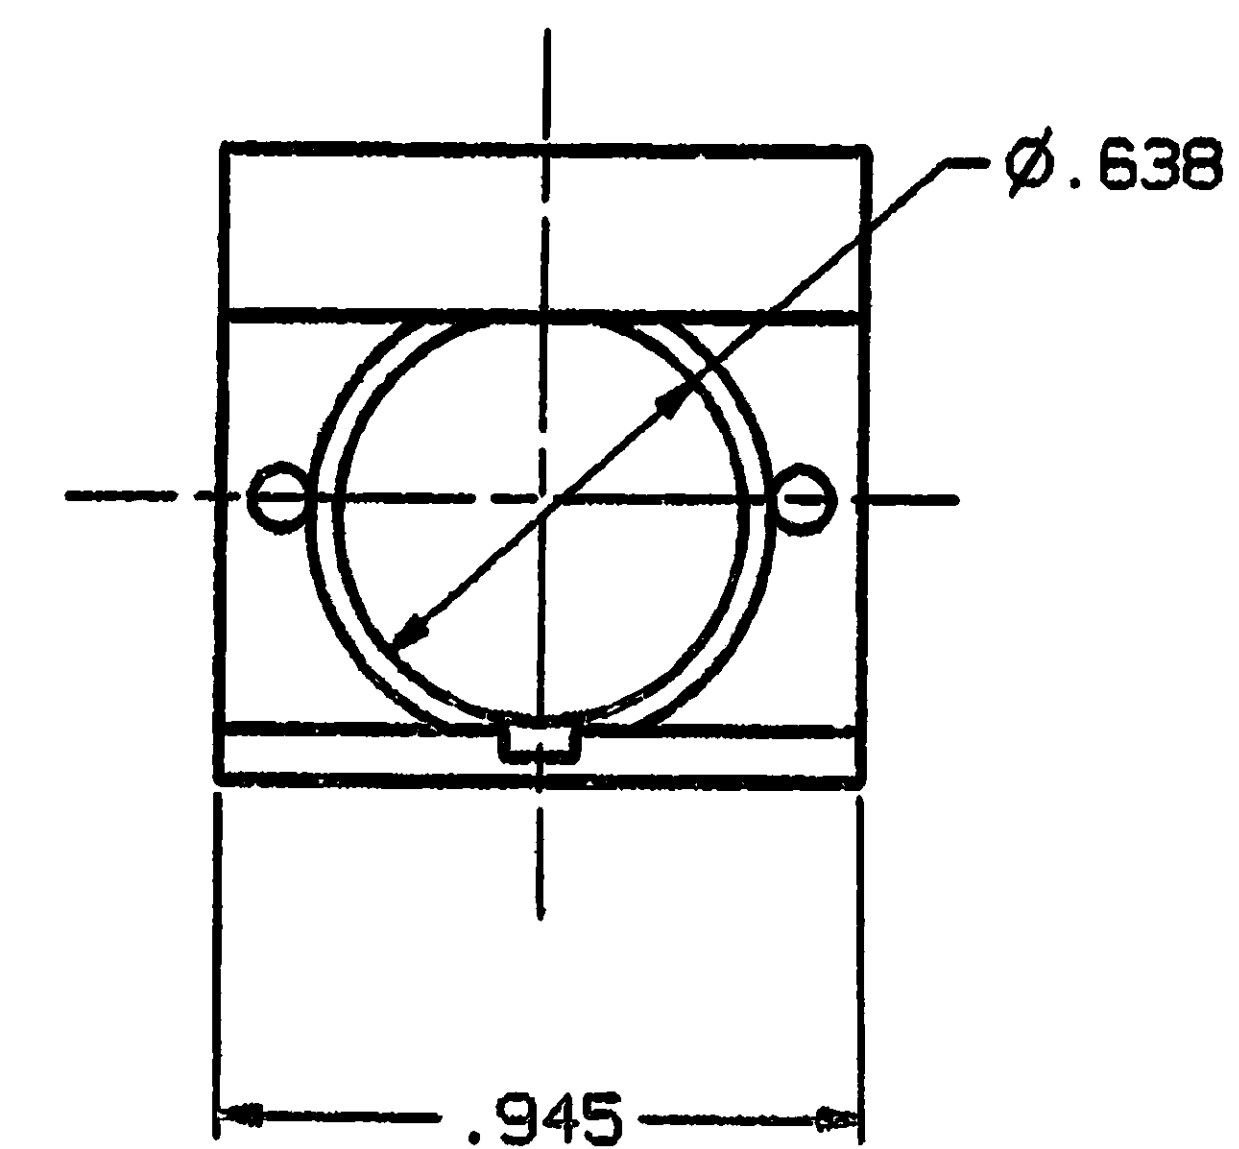

CONVERSION CHART	
INCH	MM
.413	10.5
.551	14.0
.638	16.2
.710	18.0
.925	23.5
.945	24.0
1.260	32.0

MODEL #671
SQUARE

MODEL #669
RECTANGULAR

THIS IS A C.A.D. GENERATED DRAWING.
DO NOT HAVE MANUAL REVISIONS TO PARTS.

REVISIONS INT'L RELEASE ESR/AS288 TRU-D 5-10-94 APP-D	REV 0	THIRD ANGLE PROJECTION	UNLESS OTHERWISE SPECIFIED DIMENSIONS ARE IN INCHES DO NOT SCALE PRINT		ORIGINAL DATE OF DRAWING: 5-10-94		452 JOHN DIETSCH BLVD. ATTLEBORO FALLS, MASS. 02763 INC.		
	TOLERANCES (EXCEPT AS NOTED) ANGULAR = ±1/2° DECIMAL .XX = ±. DECIMAL .XXX = ±.012 (0.30) DECIMAL .XXXX = ±.		FILE NAME: 81092	DIRECTORY: GUIDE	DRAWN: TRU-D	DATE: 5-10-94		TITLE: COVER, FLIP SWITCH GUARD	
	AUGAT CONFIDENTIAL This document contains information which is the exclusive property of Augat Inc. Distribution, reproduction or use by others is not permitted without the expressed written consent of Augat Inc.		MATERIAL: PLASTIC	CHECKED: <i>[Signature]</i>	DATE: 5-11-94	DWG. NO. 81092			
	FINISH: BASE-BLACK COVER-CLEAR		APPROVED: <i>[Signature]</i>	DATE: 5/11/94	CODE IDENT. NO. 91506	DWG. SIZE B		REV. 0	
			NEXT ASSY:	PRODUCT CODE: B15	SCALE: NONE	SHEET 1 OF 1			