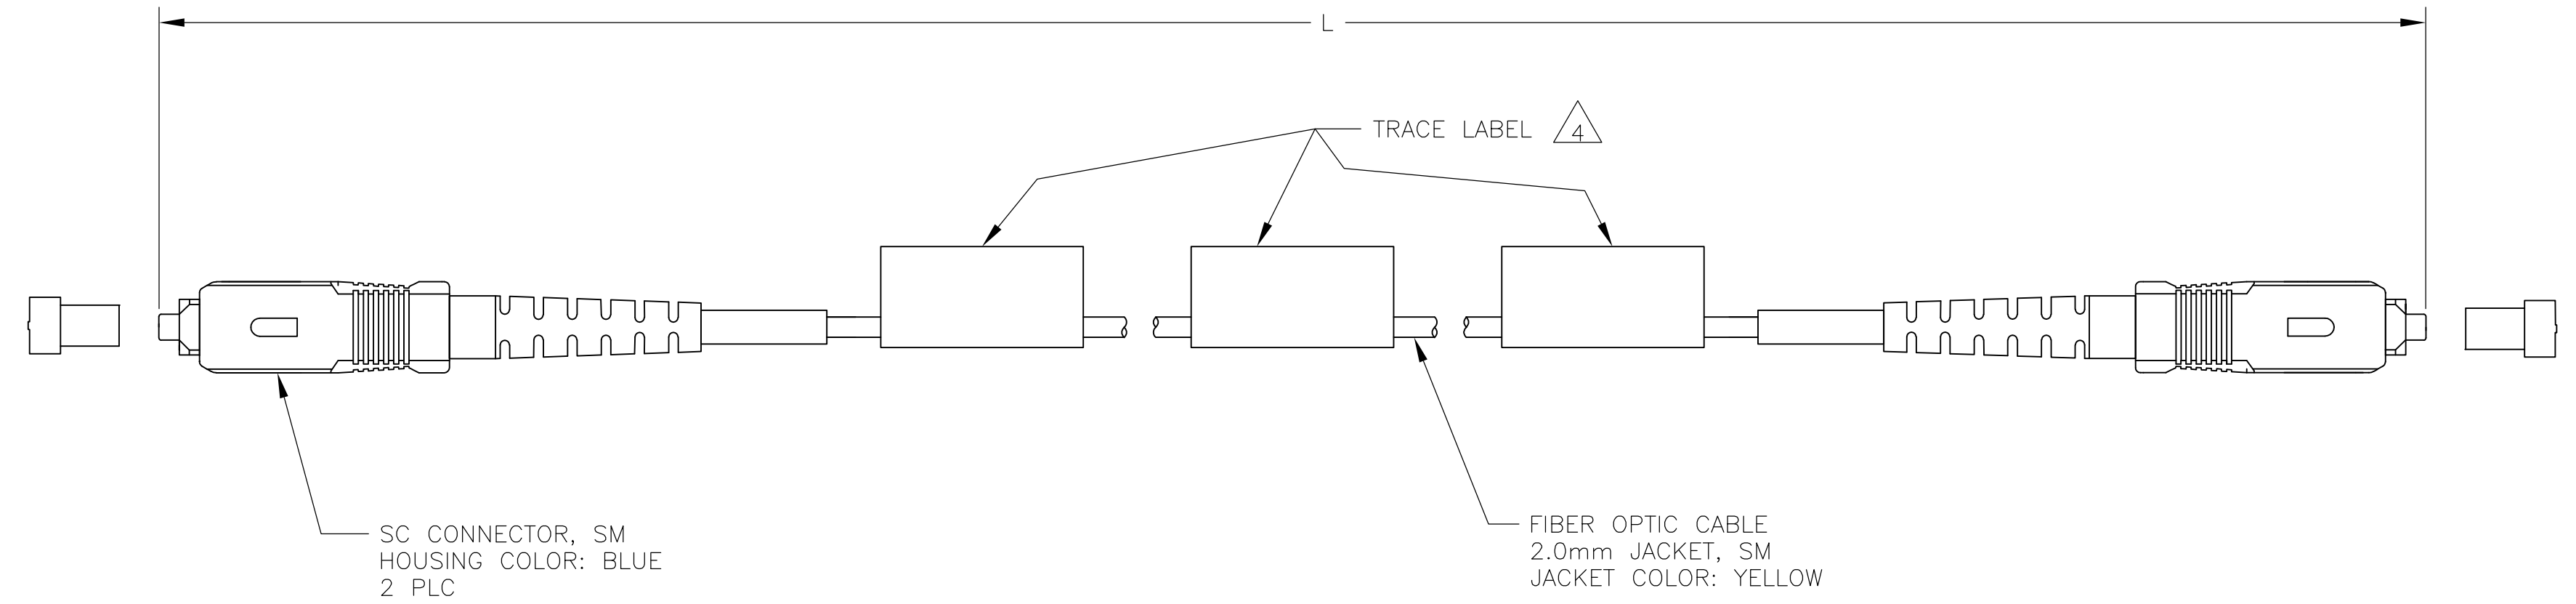

- 1 SEE TABLE FOR MAXIMUM INSERTION LOSS AT 1310nm.
- 2. MINIMUM RETURN LOSS: 55dB AT 1310nm.
- 3. PRODUCT AND PROCESSING MUST MEET REQUIREMENTS OF TYCO ELECTRONICS STANDARD 230-702
- 4 ONE (1) TRACE LABEL IS CENTERED ON THE ASSEMBLY FOR -4 AND -5,

MAX IL (dB)	L METERS [INCHES]	PART NUMBER
0.50	0.609±0.025 [24.0±1.0]	6828887-5
0.50	0.304±0.025 [12.0±1.0]	6828887-4
0.50	3.00±0.05 [118.1±2.0]	6828887-3
0.50	1.00±0.05 [39.4±2.0]	6828887-2
0.50	6.70±0.08 [264.0±3.0]	6828887-1

THIS DRAWING IS A CONTROLLED DOCUMENT.		DWN C.S. VASU 27 JAN 06	Tyco Electronics Corporation Harrisburg, Pa 17105-3608	
DIMENSIONS: METERS [INCHES]		CHK J.DUNCAN 27 JAN 06	NAME CABLE ASSY, FIBER OPTIC, 2.0mm SINGLEMODE LDS, AMP SC TO SC	
TOLERANCES UNLESS OTHERWISE SPECIFIED:		APVD J.DUNCAN 27 JAN 06	PRODUCT SPEC -	
0 PLC ± -		APPLICATION SPEC -		
1 PLC ± -		WEIGHT -		
2 PLC ± -		SIZE A2 CAGE CODE 00779 C=6828887		
3 PLC ± -		DRAWING NO 6828887		
4 PLC ± -		RESTRICTED TO -		
ANGLES ± -		SCALE 1:1 SHEET 1 OF 1 REV A1		
FINISH -		CUSTOMER DRAWING		