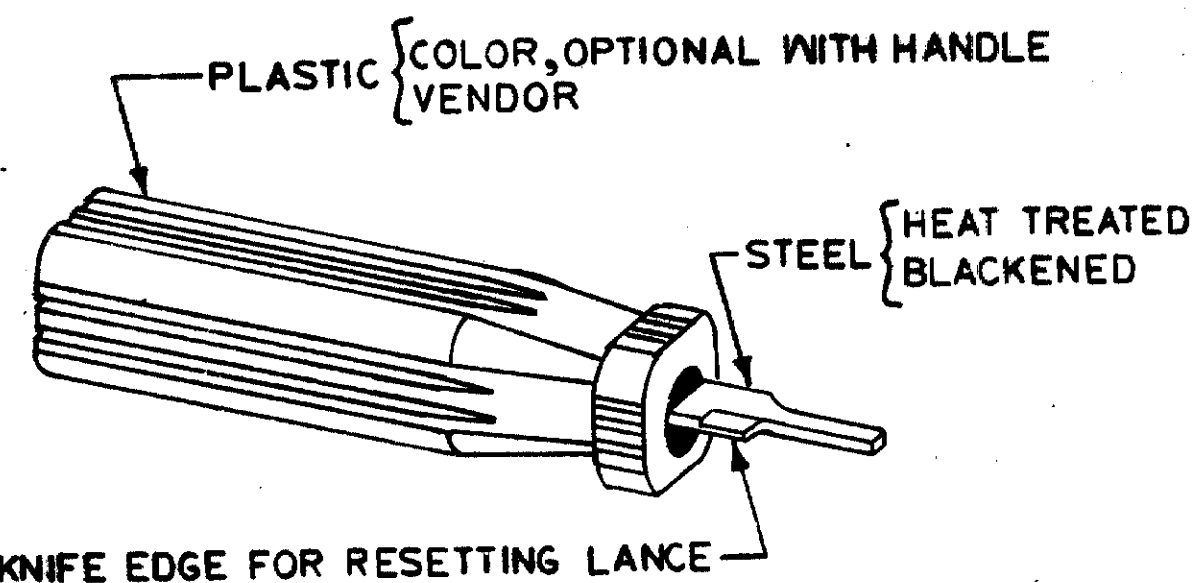

CODE:

- ▲ ALTERNATE (RECOMENDED TOOL P/N 457241-1)
- AMP (JAPAN), LTD.
- ALTERNATE TOOL P/N 693597-3

OVERALL DIMENSIONS

LENGTH — 2.25
 WIDTH — .50
 HEIGHT — .50

UNLESS OTHERWISE SPECIFIED DIMENSIONS ARE IN INCHES. TOLERANCES ON: DECIMALS ±.03 ANGLES ±	CONTRACT NO	AMP INCORPORATED Harrisburg, Pa.	
	DR W.M. KISSINGER 5/20/76	NAME	
MATERIAL	CHK	TOOL, EXTRACTION	
SEE NOTES	APPD	SIZE	CODE IDENT NO
FINISH	APPD	C	00779
SEE NOTES	DSGN APPD	DRAWING NO 693597	
	OTHER APPD	SCALE N.T.S.	SHEET 1 OF 1