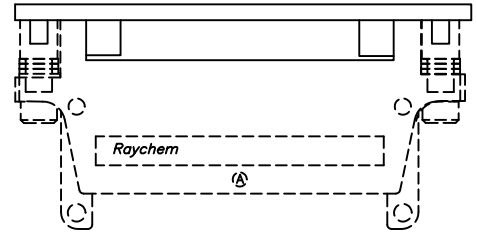

REVISIONS			
LTR	DESCRIPTION	DATE	APPROVED
N/C	INITIAL RELEASE	10-17-77	CRN
B	REV A SKIPPED TO MATCH PD, PER ECO-10-022852	Nov/8/2010	M.HIGGY

Raychem

NOTES:

- THIS PART IS USED WITH MTC SERIES 2 INCH RECEPTACLE CONNECTORS.
- MATERIAL: PETROTHENE NA860008
LDPE POLYETHYLENE RESIN
COLOR RED.
- WEIGHT: 0.004 Lbs. [1.95 grm.] MAXIMUM.

VIEW SHOWING TYPICAL
INSTALLATION

RECEPTACLE CONNECTOR

©2010 Tyco Electronics Corporation. All rights reserved.

CUSTOMER DRAWING

UNLESS OTHERWISE SPECIFIED
DIMENSIONS ARE IN INCHES.
METRIC DIMENSIONS ARE
IN BRACKETS.