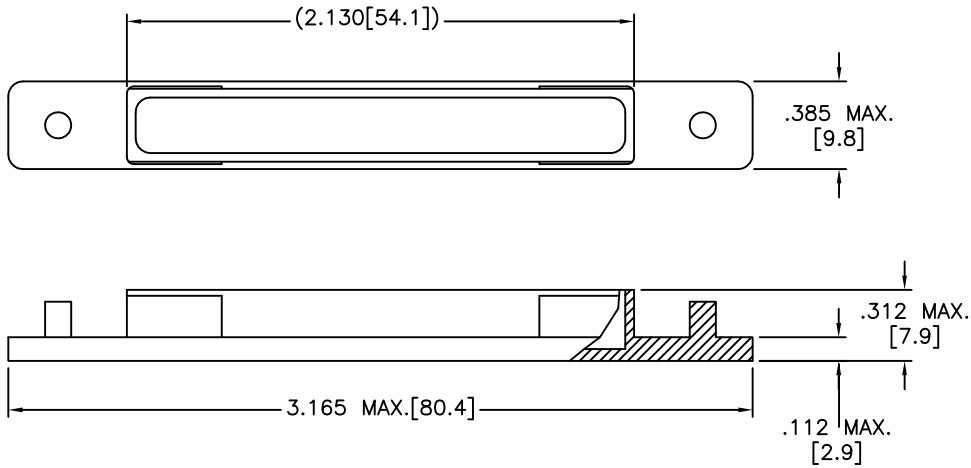

REVISIONS			
LTR	DESCRIPTION	DATE	APPROVED
N/C	INITIAL RELEASE	10-17-77	CRN
B	REV A SKIPPED TO MATCH PD, PER ECO-10-022852	Nov/8/2010	M.HIGGY

Raychem

NOTES:

- THIS PART IS USED WITH MTC SERIES 2 INCH RECEPTACLE CONNECTORS.
- MATERIAL: PETROTHENE NA860008
LDPE POLYETHYLENE RESIN
COLOR RED.
- WEIGHT: 0.004 Lbs. [1.95 grm.] MAXIMUM.

VIEW SHOWING TYPICAL
INSTALLATION

RECEPTACLE CONNECTOR

©2010 Tyco Electronics Corporation. All rights reserved.

CUSTOMER DRAWING

UNLESS OTHERWISE SPECIFIED
DIMENSIONS ARE IN INCHES.
METRIC DIMENSIONS ARE
IN BRACKETS.

TITLE
CAP, DUST, 2 INCH RECEPTACLE
MTC SERIES CONNECTOR
POLYETHYLENE LOW DENSITY, RED

THIRD ANGLE
PROJECTION

SIZE
A

CAGE CODE:
06090

DWG. NO.

D-659-0061

REV:
B

SCALE: NONE