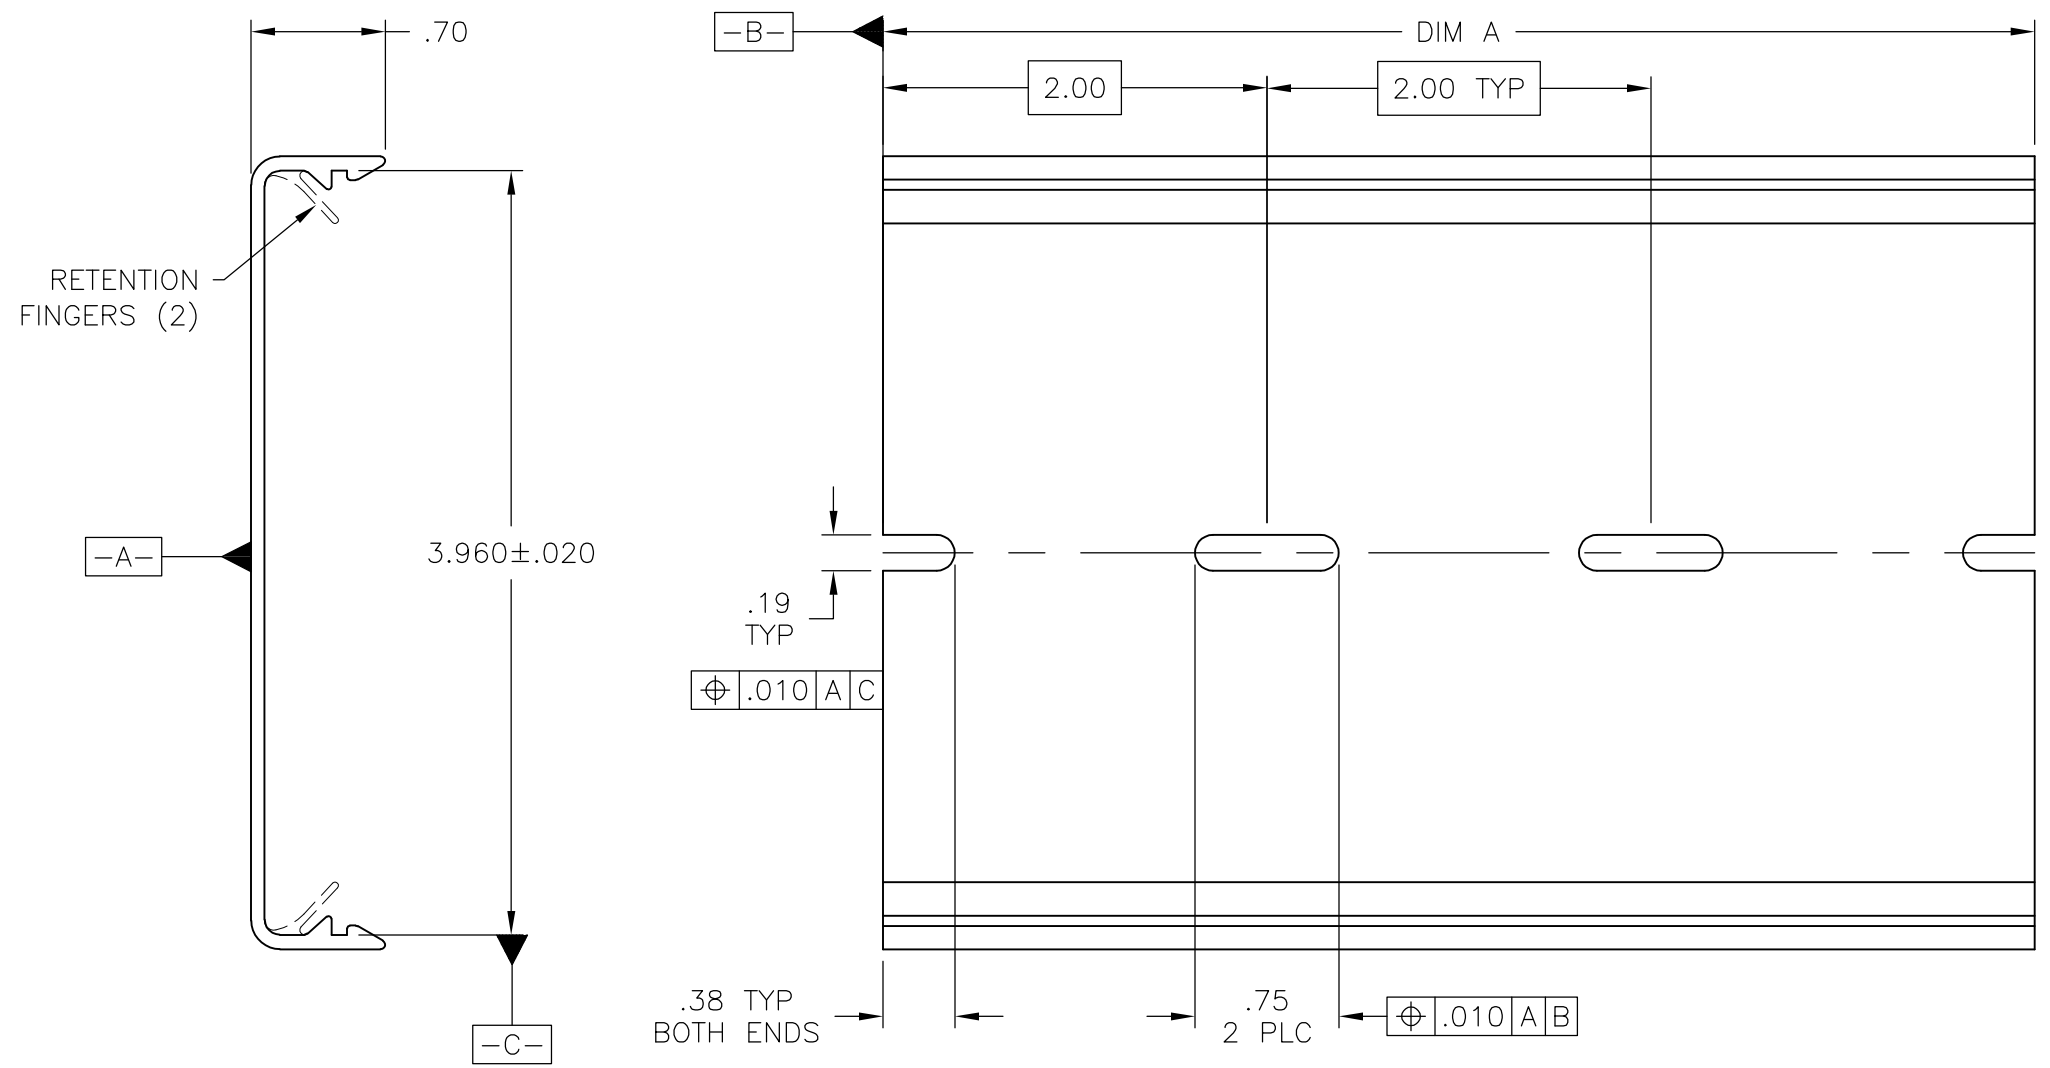

- 1 MATERIAL: RIGID PVC, COLOR GRAY.
- 2 MATERIAL: RIGID PVC, COLOR NATURAL.
- 3 RECOMMENDED PC BOARD WIDTH: 4.00"
- 4 OBSOLETE PARTS: OBSOLETE CIS STREAMLINING PER D.RENAUD/D.SINISI

4	OBSOLETE	2	6.00 ± .03	NO	6TK2-6-MOD1A	1546753-2	
		1	48.00 + .25 / - .03	NO	6TK2-48-MOD1	5-1437685-1	
		1	10.00 ± .03	NO	6TK2-10-MOD1	4-1437685-5	
		1	6.00 ± .03	NO	6TK2-6-MOD1	1546753-1	
		1	6.00 ± .03	YES	6TK2-6	5-1437685-5	
			MATERIAL	DIM A	RETENTION FINGER	CATALOG NO.	PART NO.

THIS DRAWING IS A CONTROLLED DOCUMENT.		DWN	S SCHLEGEL	8/2/04	TE Connectivity NAME: 6TK2-6 SNAPTRACK		
DIMENSIONS: INCHES		CHK	S YODER	8/2/04			
TOLERANCES UNLESS OTHERWISE SPECIFIED:		APVD	S YODER	8/2/04			
0 PLC ± - 1 PLC ± - 2 PLC ± .015 3 PLC ± .005 4 PLC ± - ANGLES ± 1°		PRODUCT SPEC		NAME			
MATERIAL	FINISH	APPLICATION SPEC		SIZE	CAGE CODE	DRAWING NO	RESTRICTED TO
		WEIGHT		A3	00779	C-5-1437685-5	
CUSTOMER DRAWING				SCALE	NTS	SHEET	1 OF 1
						REV	B1