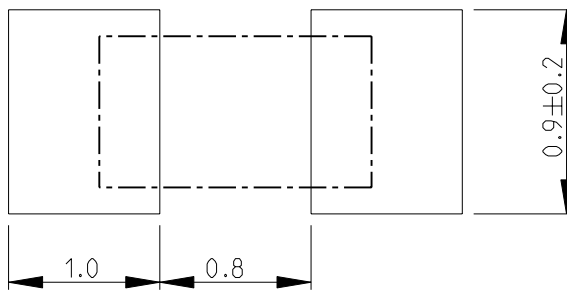

2010

RELEASED FOR PUBLICATION

THIS DRAWING IS UNPUBLISHED.

BY TYCO ELECTRONICS CORPORATION. ALL RIGHTS RESERVED.

© COPYRIGHT 2010

DIMENSIONS: mm	DWN	PARUSURAM.T	08SEP2010	MATERIAL	-	FINISH	-
	CHK	ALLAN.P	08SEP2010	Tyco Electronics Corporation Dorcan, Swindon, SN3 5HH			
TOLERANCES UNLESS OTHERWISE SPECIFIED:	APVD	STEPHEN.P	08SEP2010				
	0 PLC	±0.2	PRODUCT SPEC	-	SIZE	CAGE CODE	DRAWING NO
1 PLC	±0.1	APPLICATION SPEC	-	A 4	00779	© = 1879133	-
2 PLC	±	WEIGHT	-	CUSTOMER DRAWING			
3 PLC	±			SCALE	20:1	SHEET	1 OF 1
4 PLC	±						REV
ANGLES	±5°						BA