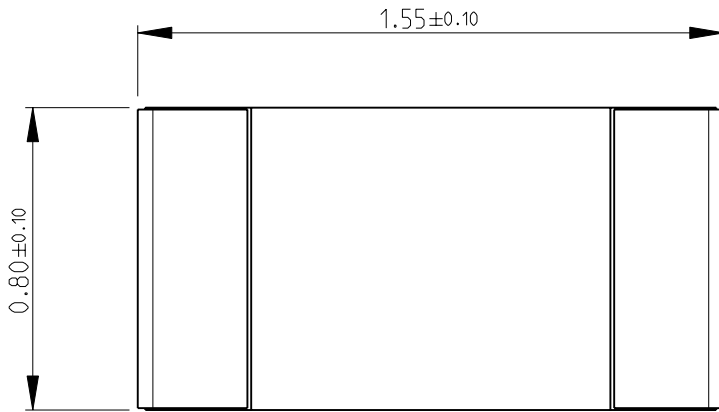

LOC	DIST	REVISIONS					
E	B	P	LTR	DESCRIPTION	DATE	DWN	APVD
			BA	NEW RELEASE	08SEP2010	PT	St.P

FOR FURTHER INFORMATION SEE DATA SHEET FOR
RN73 SERIES-HIGH PRECISION RESISTORS (SMD)

RECOMMENDED LAND PATTERN