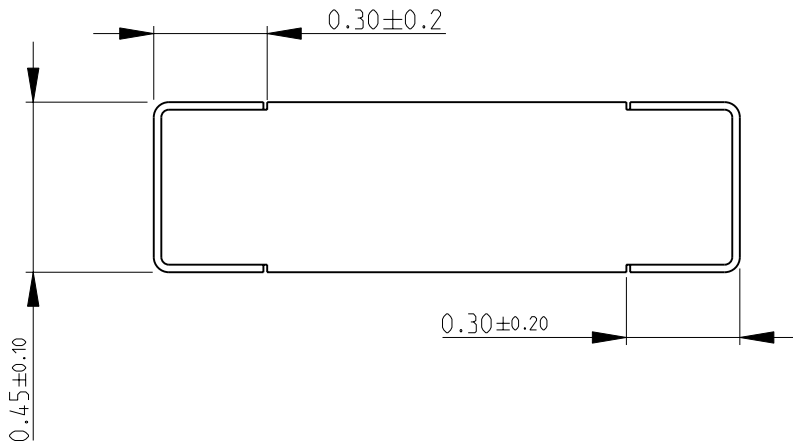

LOC	DIST	REVISIONS					
E	B	P	LTR	DESCRIPTION	DATE	DWN	APVD
			BA	NEW RELEASE	08SEP2010	PT	St.P

FOR FURTHER INFORMATION SEE DATA SHEET FOR
RN73 SERIES-HIGH PRECISION RESISTORS (SMD)

RECOMMENDED LAND PATTERN