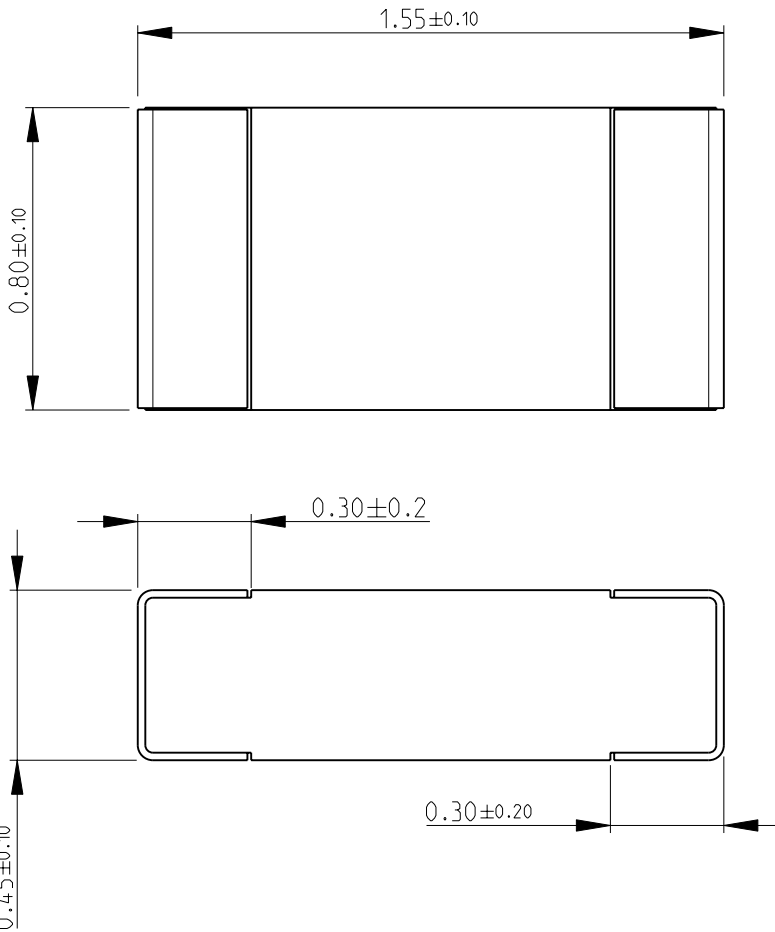

LOC	DIST	REVISIONS					
E	B	P	LTR	DESCRIPTION	DATE	DWN	APVD
			BA	NEW RELEASE	08SEP2010	PT	St.P

FOR FURTHER INFORMATION SEE DATA SHEET FOR
RN73 SERIES-HIGH PRECISION RESISTORS (SMD)

RECOMMENDED LAND PATTERN

2010
 RELEASED FOR PUBLICATION
 THIS DRAWING IS UNPUBLISHED.
 COPYRIGHT 2010 BY TYCO ELECTRONICS CORPORATION. ALL RIGHTS RESERVED.

DIMENSIONS: mm	DWN	PARUSURAM.T	08SEP2010	MATERIAL	-	FINISH	-
	CHK	ALLAN.P	08SEP2010	Tyco Electronics Corporation Dorcan, Swindon, SN3 5HH			
TOLERANCES UNLESS OTHERWISE SPECIFIED:	APVD	STEPHEN.P	08SEP2010				
0 PLC ± 0.2	PRODUCT SPEC	-	-	NAME HIGH PRECISION RESISTORS (SMD) SERIES RN73 1J			
1 PLC ± 0.1	APPLICATION SPEC	-	-	SIZE	CAGE CODE	DRAWING NO	RESTRICTED TO
2 PLC \pm				A 4	00779	© = 1879134	-
3 PLC \pm				SCALE 20:1 SHEET 1 OF 1 REV BA			
4 PLC \pm							
ANGLES $\pm 5^\circ$	WEIGHT	-	-				
CUSTOMER DRAWING							