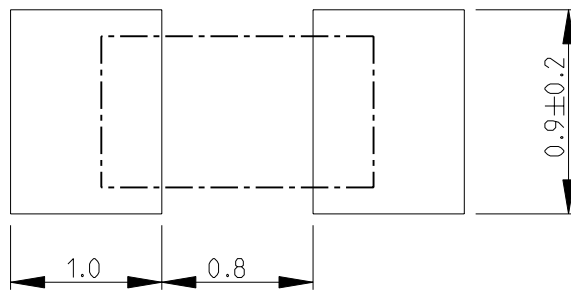

2010
 RELEASED FOR PUBLICATION
 THIS DRAWING IS UNPUBLISHED.
 COPYRIGHT 2010 BY TYCO ELECTRONICS CORPORATION. ALL RIGHTS RESERVED.

DIMENSIONS: mm	DWN	PARUSURAM.T	08SEP2010	MATERIAL	-	FINISH	-
	CHK	ALLAN.P	08SEP2010	Tyco Electronics Corporation Dorcan, Swindon, SN3 5HH			
TOLERANCES UNLESS OTHERWISE SPECIFIED:	APVD	STEPHEN.P	08SEP2010				
0 PLC ± 0.2	PRODUCT SPEC	-	-	NAME HIGH PRECISION RESISTORS (SMD) SERIES RN73 1J			
1 PLC ± 0.1	APPLICATION SPEC	-	-	SIZE	CAGE CODE	DRAWING NO	RESTRICTED TO
2 PLC \pm				A 4	00779	© = 1879134	-
3 PLC \pm				SCALE 20:1 SHEET 1 OF 1 REV BA			
4 PLC \pm							
ANGLES $\pm 5^\circ$	WEIGHT	-	-				
CUSTOMER DRAWING							