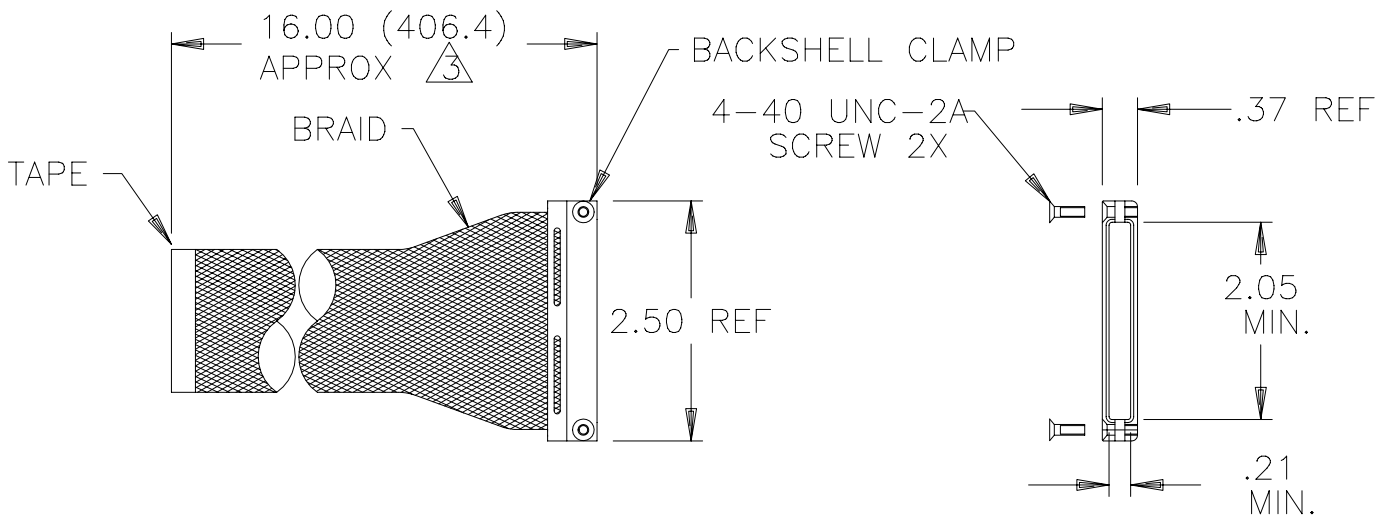

REVISIONS			
LTR	DESCRIPTION	DATE	APPROVED
N/C	INITIAL RELEASE PER DCR# T-22523	1/11/99	M.HIGGY

NOTES:

1. SCREWS ARE SHIPPED LOOSE.
2. MATERIAL: BACKSHELL – ALUMINUM ALLOY, CADMIUM PLATED  
BRAID – COPPER ALLOY, TIN PLATED  
SCREW – STAINLESS STEEL, PASSIVATED & CAD PLATED  
W/THREAD LOCK.

△ THE 16.00 INCHES APPROX. APPLIES TO THE BRAID IN THE "FLAT" AS SUPPLIED CONDITION.

4. SHIELDING EFFECTIVENESS IS LEVEL 1 PER C-6111 AND C-6115.

SPECIFICATION CONTROL DRAWING

UNLESS OTHERWISE SPECIFIED DIMENSIONS ARE IN INCHES. METRIC DIMENSIONS ARE IN BRACKETS.	DRAWN zs.o.	DATE 12/11/98	Raychem				RAYCHEM CORPORATION 300 CONSTITUTION DRIVE MENLO PARK, CALIFORNIA 94025	
	CHECKED	DATE	TITLE					
TOLERANCES: .XXX ± [ mm] .XX ±.03 [ mm] ANGLE	APPROVED M.HIGGY	DATE 1/11/99	BACKSHELL, 2 INCH EMX SUPPRESSING MTC SERIES					
	THIRD ANGLE PROJECTION							
	CAD NAME T22523.DWG	SIZE A	CODE IDENT. NO. 06090	DWG. NO. CHA-0275-16	REV N/C			
P.C.N. 739533	SCALE: NONE	DO NOT SCALE THIS DRAWING	SHEET 1 OF 1					