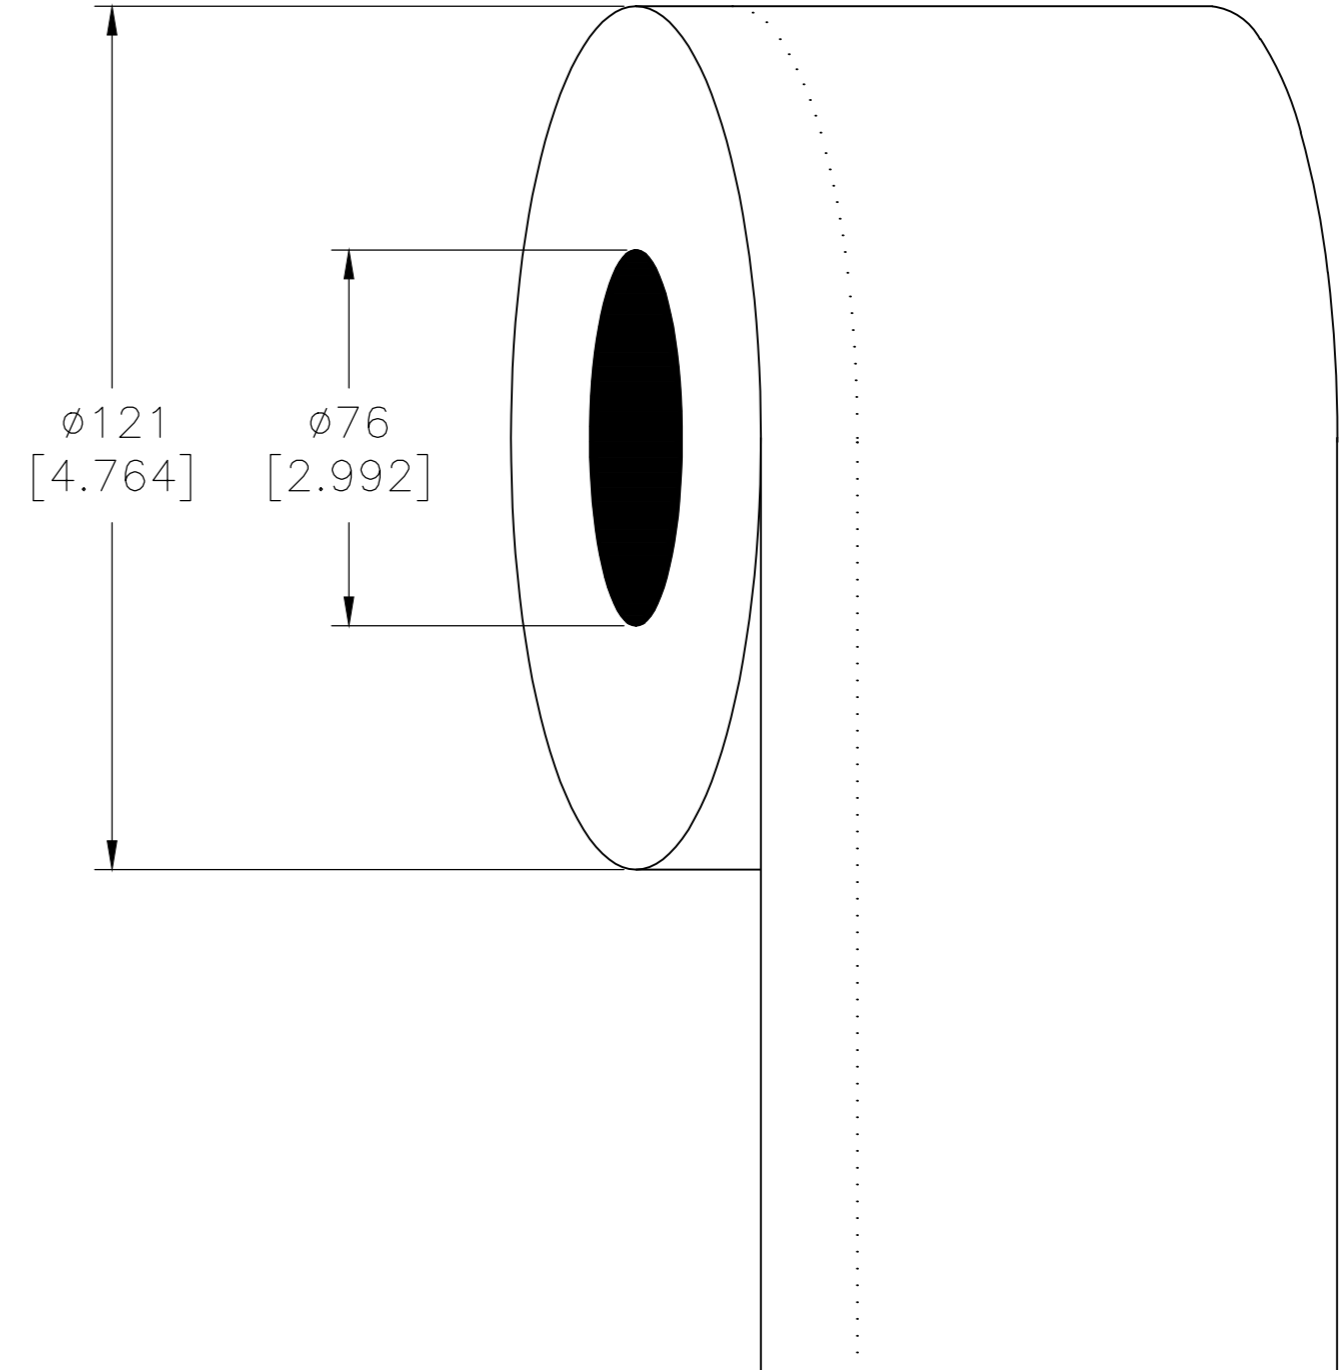

### LABEL AND LINER DESIGN

### PRESENTATION

All dimensions in mm [Inch]

**TE PN: 741048-000**

**OUTSIDE WOUND (BACK SLIT LEFT)**  
**LABEL ACROSS: 1**  
**PER ROLL QTY: 30.48m / 100 feet**

TOLERANCES mm [INCH]	
LABEL HEIGHT:	±0.3 [.012]
LABEL WIDTH:	±0.3 [.012]
WEB WIDTH:	±0.8 [.031]
VERTICAL REPEAT:	±0.8 [.031]*
HORIZONTAL REPEAT:	±0.8 [.031]*
PRINT POSITIONING:	±0.8 [.031]*
LEFT MARGIN:	±0.4 [.016]
QUANTITY:	-0 % +2 %
*NON ACCUMULATING	

THIS DRAWING IS A CONTROLLED DOCUMENT.	
DIMENSIONS: mm [INCHES]	TOLERANCES UNLESS OTHERWISE SPECIFIED:
	0 PLC ±
	1 PLC ± -
	2 PLC ± -
	3 PLC ± -
4 PLC ± -	
ANGLES	± -
MATERIAL SEE TABLE	FINISH GLOSS

DWN GOPALAKRISHNA HV 12MAY2020	POLYVINYL FLUORIDE (TEDLAR®)	
CHK D.BURGAT 12MAY2020	PERMANENT ACRYLIC	
APVD D.BURGAT 12MAY2020	BROWN KRAFT	
PRODUCT SPEC TTDS-005		
APPLICATION SPEC	TEDLAR® LABEL - WHITE - CONTINUOUS 76.2mm x 30.4m (3inch x 100ft)	
WEIGHT 318g	SIZE A2	RESTRICTED TO
CUSTOMER DRAWING	CAGE CODE FB1U7	DRAWING NO TTVF300WE-100
SCALE NTS	SHEET 1 of 1	REV A