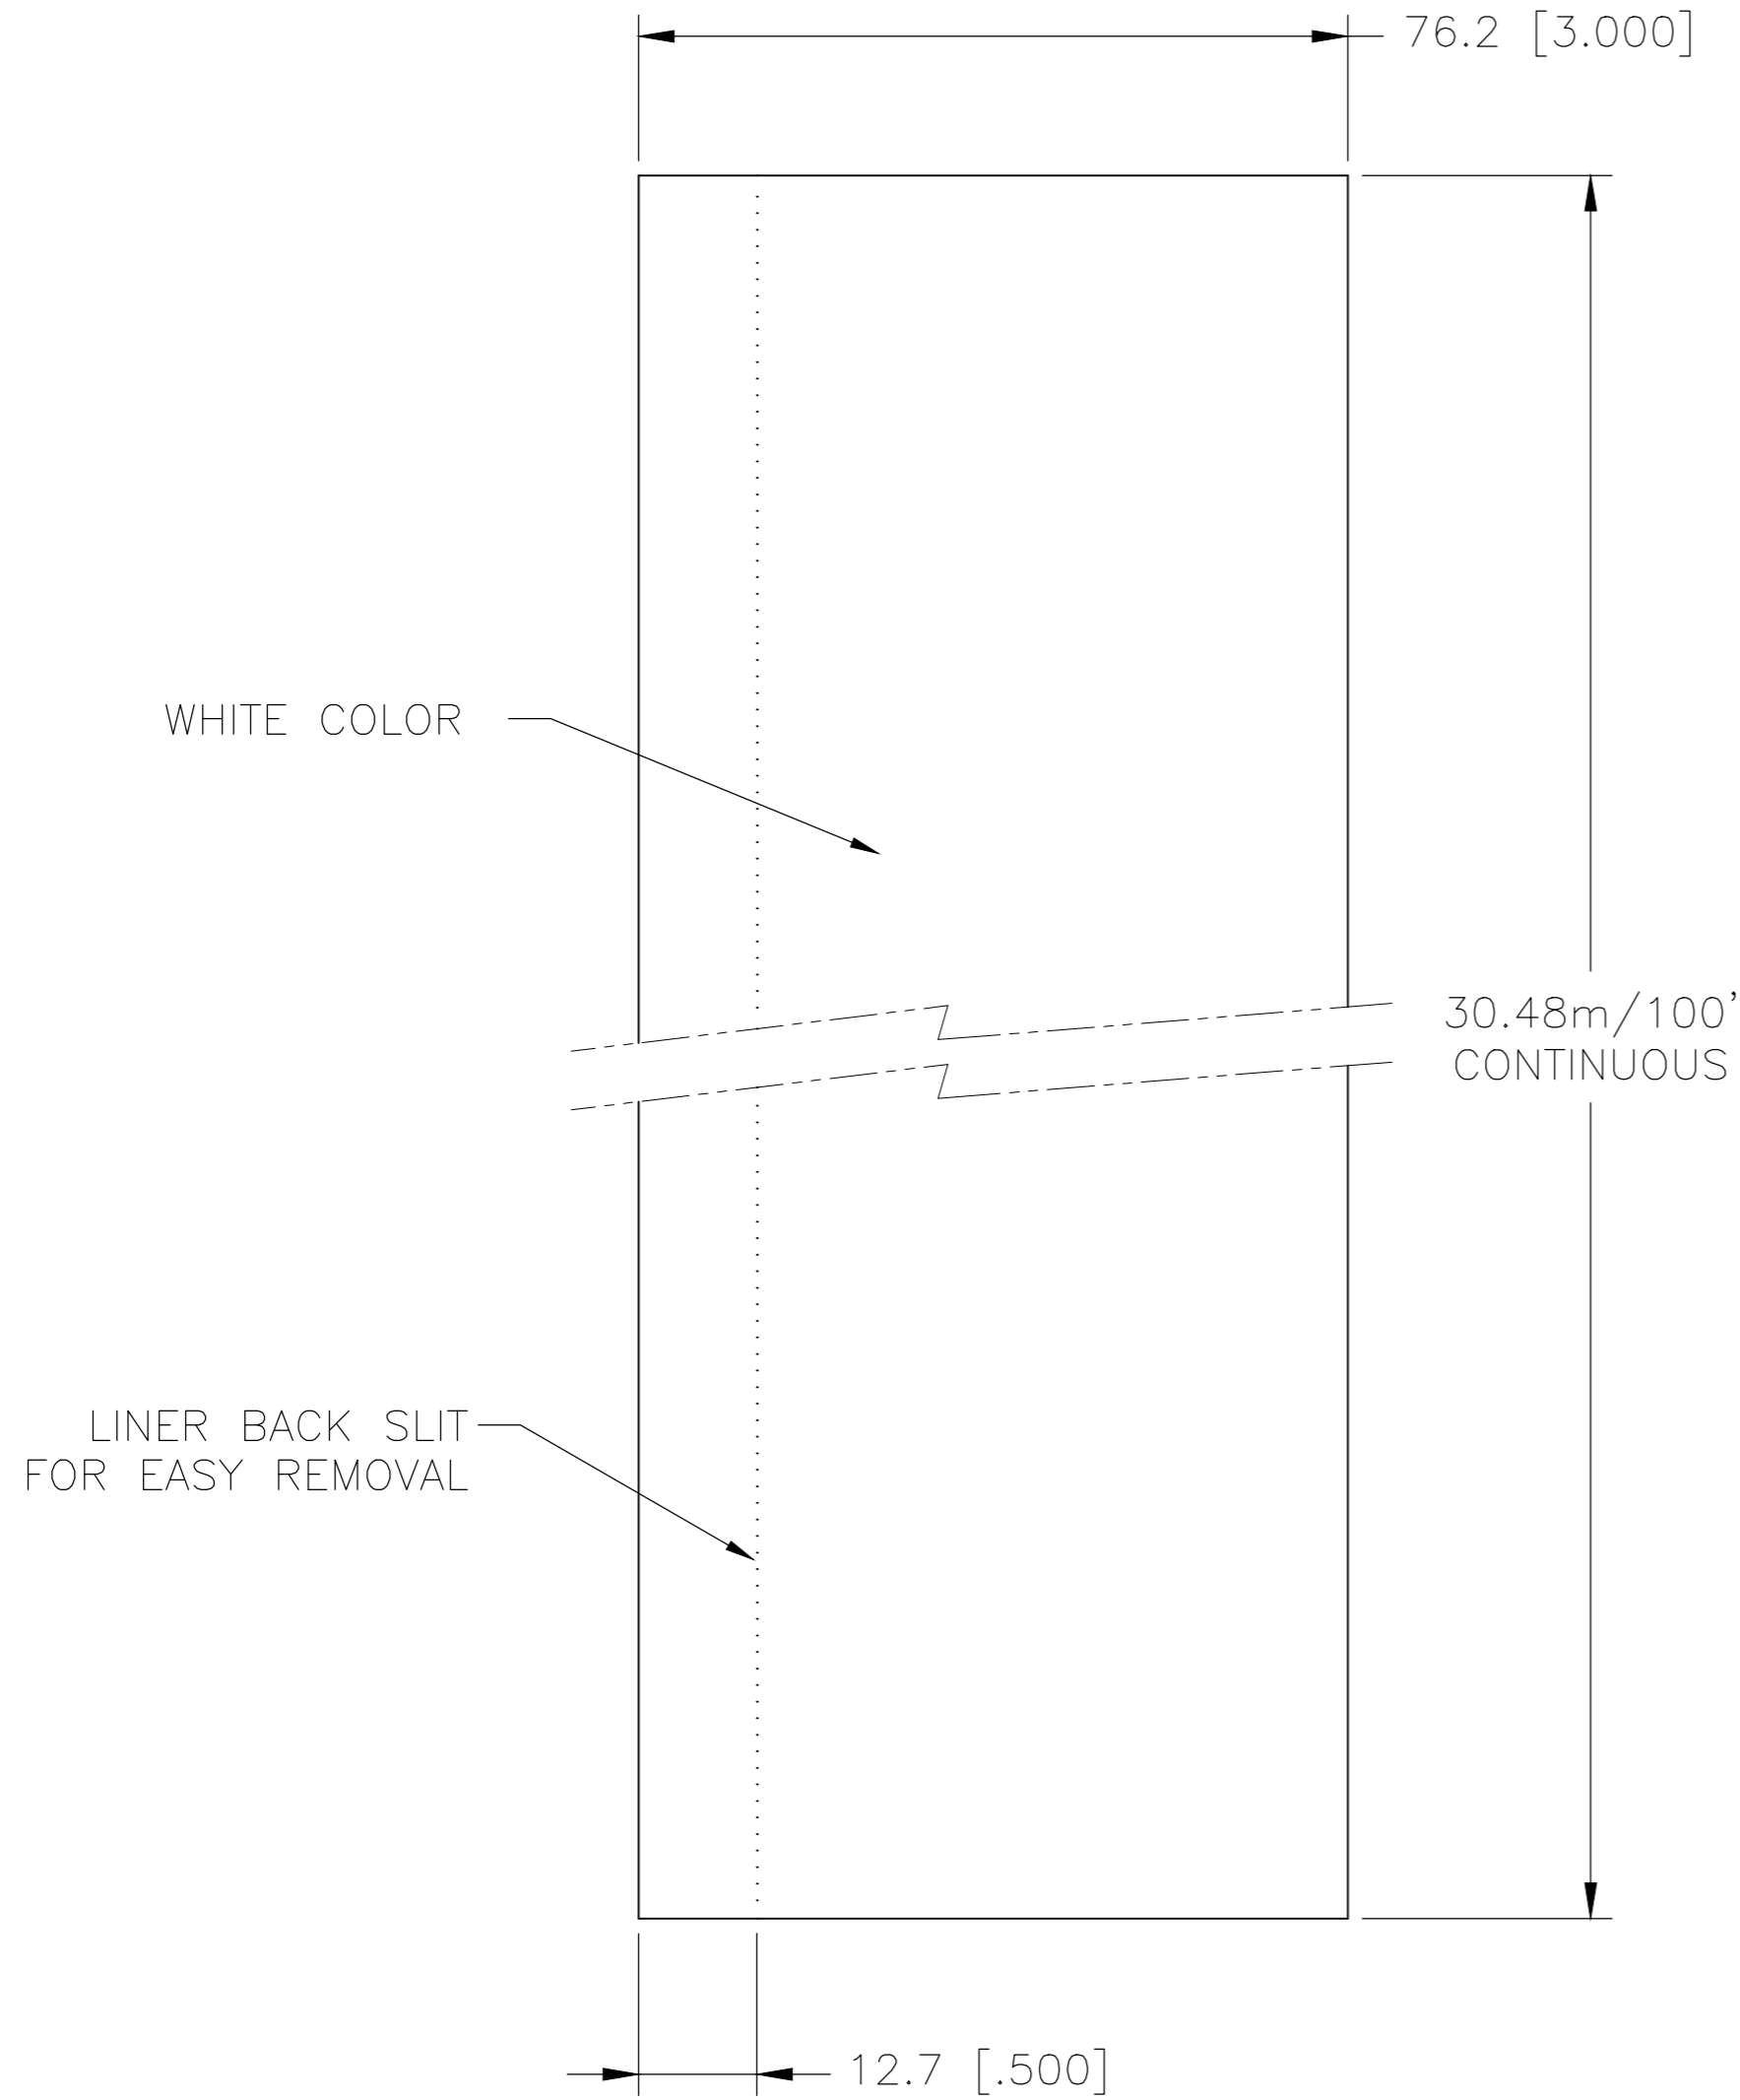

REVISIONS					
P	LTR	DESCRIPTION	DATE	DWN	APVD
A		NEW DRAWING	08MAY2020	GK	DB

### LABEL AND LINER DESIGN

### PRESENTATION

All dimensions in mm [Inch]

**TE PN: 741048-000**

**OUTSIDE WOUND (BACK SLIT LEFT)**  
**LABEL ACROSS: 1**  
**PER ROLL QTY: 30.48m / 100 feet**

TOLERANCES mm [INCH]	
LABEL HEIGHT:	±0.3 [.012]
LABEL WIDTH:	±0.3 [.012]
WEB WIDTH:	±0.8 [.031]
VERTICAL REPEAT:	±0.8 [.031]*
HORIZONTAL REPEAT:	±0.8 [.031]*
PRINT POSITIONING:	±0.8 [.031]*
LEFT MARGIN:	±0.4 [.016]
QUANTITY:	-0 % +2 %
*NON ACCUMULATING	

THIS DRAWING IS A CONTROLLED DOCUMENT.	
DIMENSIONS: mm [INCHES]	TOLERANCES UNLESS OTHERWISE SPECIFIED:
	0 PLC ±
	1 PLC ± -
	2 PLC ± -
	3 PLC ± -
4 PLC ± -	
ANGLES	± -
MATERIAL SEE TABLE	FINISH GLOSS

DWN GOPALAKRISHNA HV 12MAY2020	POLYVINYL FLUORIDE (TEDLAR®)	
CHK D.BURGAT 12MAY2020	PERMANENT ACRYLIC	
APVD D.BURGAT 12MAY2020	BROWN KRAFT	
PRODUCT SPEC TTDS-005		
APPLICATION SPEC	TEDLAR® LABEL - WHITE - CONTINUOUS 76.2mm x 30.4m (3inch x 100ft)	
WEIGHT 318g	SIZE A2	RESTRICTED TO
CUSTOMER DRAWING	CAGE CODE FB1U7	DRAWING NO TTVF300WE-100
SCALE NTS	SHEET 1 of 1	REV A