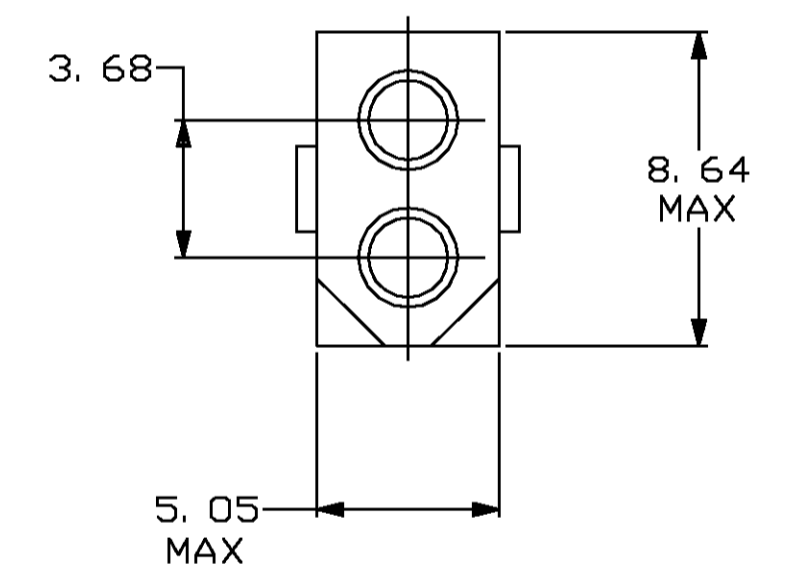

△ AMP LOGO AND CAVITY NUMBER LOCATED ON EITHER SURFACE.

MATING CONNECTOR INTERFACE

TYPICAL PLUG CAVITY SECTION
 (DIMENSIONS REFERENCE ONLY)

2.67	.105	5.08	.200	19.81	.780
2.13	.084	5.05	.199	11.18	.440
0.64	.025	3.68	.145	8.76	.345
0.25	.010	3.18	.125	8.64	.340
0.13	.005	2.79	.110	7.62	.300
MM	IN	MM	IN	MM	IN

CONVERSION TABLE

METRIC

THIS DRAWING IS A CONTROLLED DOCUMENT.		DWG	L. McEACHIN, Sr.	30MAY00
		CHK	S. RIDGILL	30MAY00
		APVD	S. RIDGILL	30MAY00
DIMENSIONS: MM		NAME		
TOLERANCES UNLESS OTHERWISE SPECIFIED:		S. RIDGILL		
0 PLC ± -		PRODUCT SPEC		
1 PLC ± -		APPLICATION SPEC		
2 PLC ± -		WEIGHT		
3 PLC ± 0.13		SIZE		
4 PLC ± -		CAGE CODE		
ANGLES ± -		DRAWING NO		
FINISH		RESTRICTED TO		
MATERIAL: NYLON, UL 94V-2		A1 00779 C=770340		
CUSTOMER DRAWING		SCALE 5:1 SHEET 1 OF 1 REV G1		

BLACK	770340-3
NATURAL	770340-1
COLOR	PART NO

PLUG, 2 CIRCUIT,
 .062 PIN AND SOCKET

X-ON Electronics

Largest Supplier of Electrical and Electronic Components

Click to view similar products for [Pin & Socket Connectors](#) category: