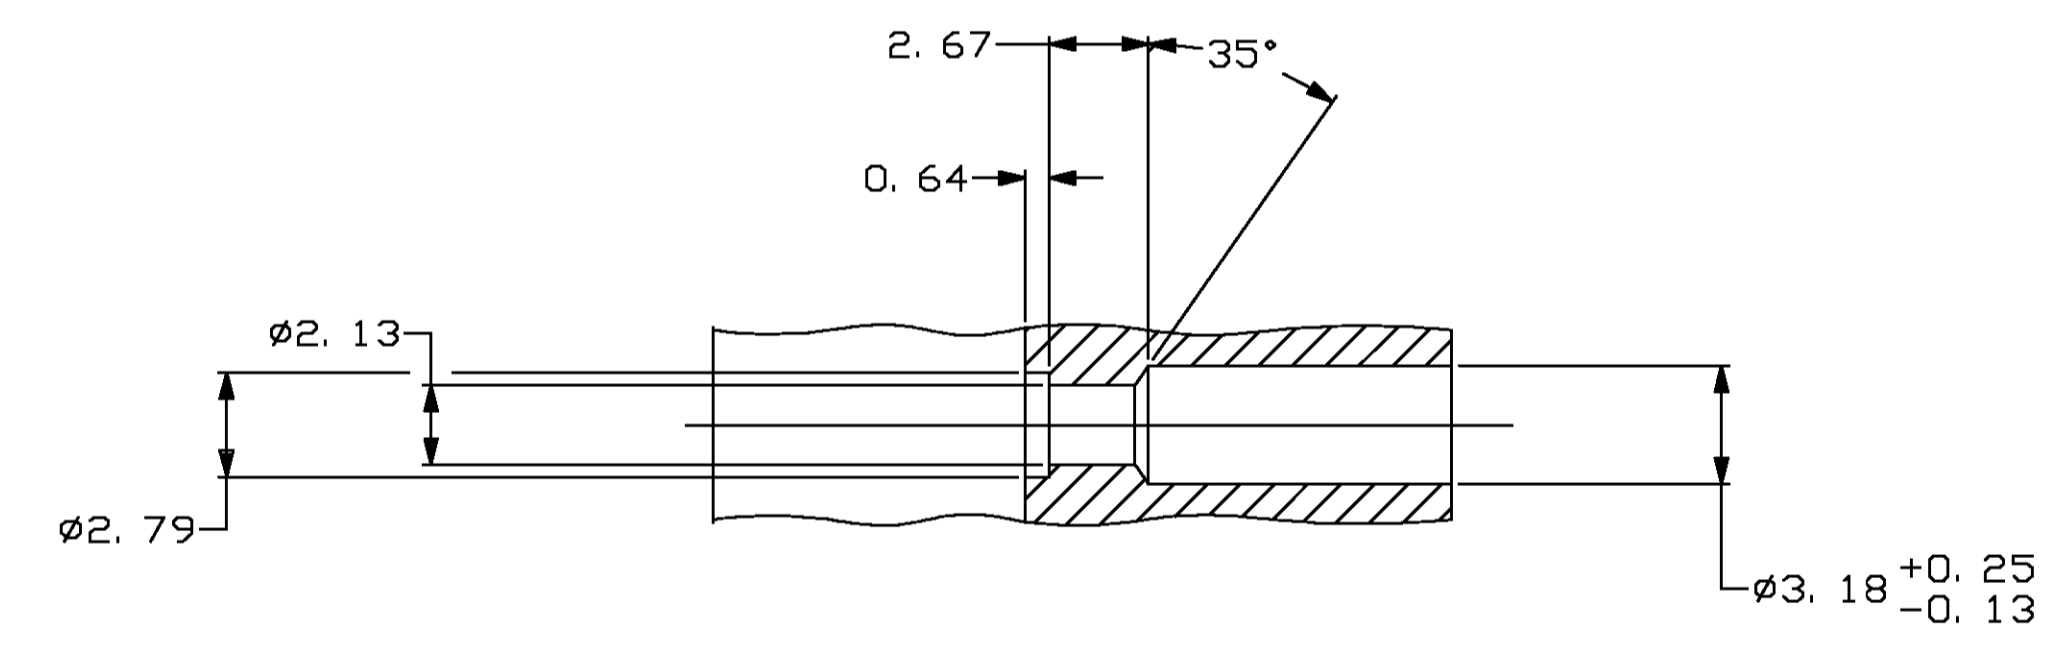

△ AMP LOGO AND CAVITY NUMBER LOCATED ON EITHER SURFACE.

MATING CONNECTOR INTERFACE

TYPICAL PLUG CAVITY SECTION
 (DIMENSIONS REFERENCE ONLY)

2.67	.105	5.08	.200	19.81	.780
2.13	.084	5.05	.199	11.18	.440
0.64	.025	3.68	.145	8.76	.345
0.25	.010	3.18	.125	8.64	.340
0.13	.005	2.79	.110	7.62	.300
MM	IN	MM	IN	MM	IN

CONVERSION TABLE

METRIC

THIS DRAWING IS A CONTROLLED DOCUMENT.		DWG	L. McEACHIN, Sr.	30MAY00
		CHK	S. RIDGILL	30MAY00
		APVD	S. RIDGILL	30MAY00
DIMENSIONS: MM		NAME		
TOLERANCES UNLESS OTHERWISE SPECIFIED:		S. RIDGILL		
0 PLC ± -		PRODUCT SPEC		
1 PLC ± -		APPLICATION SPEC		
2 PLC ± -		WEIGHT		
3 PLC ± 0.13		SIZE		
4 PLC ± -		CAGE CODE		
ANGLES ± -		DRAWING NO		
FINISH		RESTRICTED TO		
MATERIAL: NYLON, UL 94V-2		A1 00779 C=770340		
CUSTOMER DRAWING		SCALE 5:1 SHEET 1 OF 1 REV G1		

BLACK	770340-3
NATURAL	770340-1
COLOR	PART NO

PLUG, 2 CIRCUIT,
 .062 PIN AND SOCKET

X-ON Electronics

Largest Supplier of Electrical and Electronic Components

Click to view similar products for [Pin & Socket Connectors](#) category: