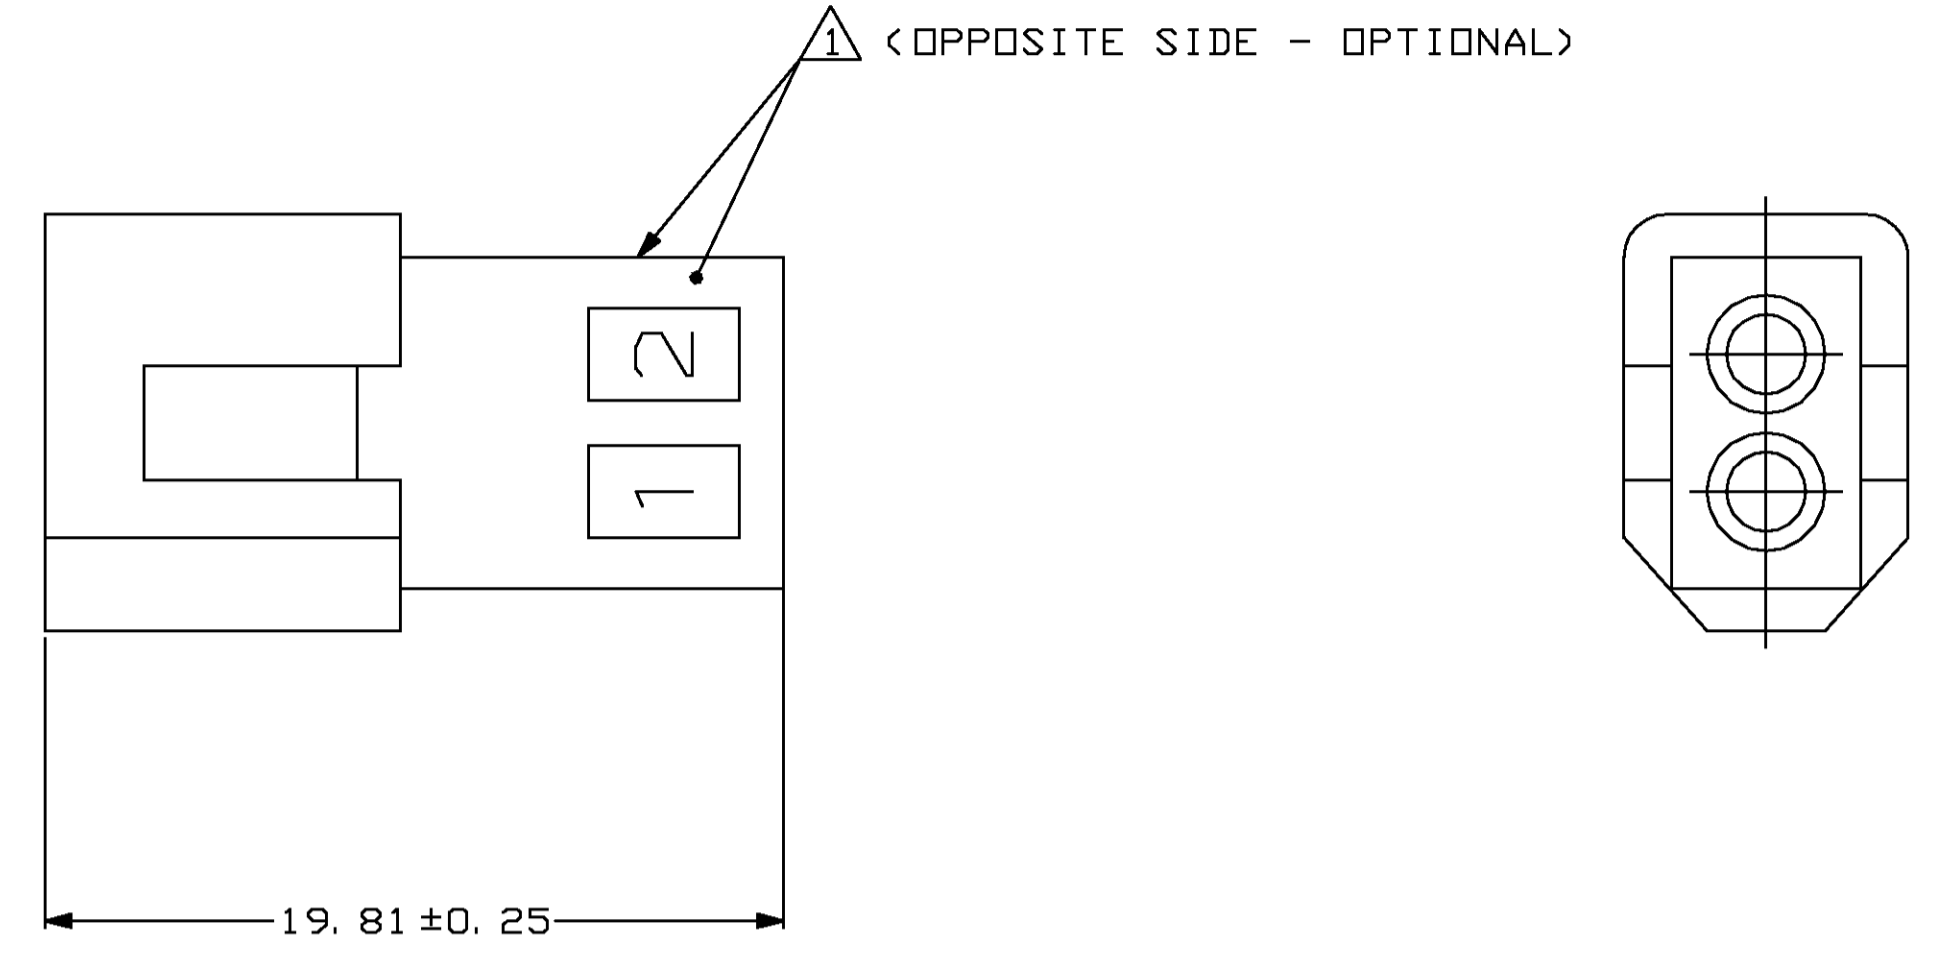

△ AMP LOGO AND CAVITY NUMBER LOCATED ON EITHER SURFACE.

MATING CONNECTOR INTERFACE

TYPICAL PLUG CAVITY SECTION
 (DIMENSIONS REFERENCE ONLY)

2.67	.105	5.08	.200	19.81	.780
2.13	.084	5.05	.199	11.18	.440
0.64	.025	3.68	.145	8.76	.345
0.25	.010	3.18	.125	8.64	.340
0.13	.005	2.79	.110	7.62	.300
MM	IN	MM	IN	MM	IN

CONVERSION TABLE

METRIC

THIS DRAWING IS A CONTROLLED DOCUMENT.		DWG	L. McEACHIN, Sr.	30MAY00
		CHK	S. RIDGILL	30MAY00
		APVD	S. RIDGILL	30MAY00
DIMENSIONS: MM		NAME		
TOLERANCES UNLESS OTHERWISE SPECIFIED:		S. RIDGILL		
0 PLC ± -		PRODUCT SPEC		
1 PLC ± -		APPLICATION SPEC		
2 PLC ± -		WEIGHT		
3 PLC ± 0.13		SIZE		
4 PLC ± -		CAGE CODE		
ANGLES ± -		DRAWING NO		
FINISH		RESTRICTED TO		
MATERIAL: NYLON, UL 94V-2		A1 00779 C=770340		
CUSTOMER DRAWING		SCALE 5:1 SHEET 1 OF 1 REV G1		

BLACK	770340-3
NATURAL	770340-1
COLOR	PART NO

PLUG, 2 CIRCUIT,
 .062 PIN AND SOCKET

X-ON Electronics

Largest Supplier of Electrical and Electronic Components

Click to view similar products for [Pin & Socket Connectors](#) category: