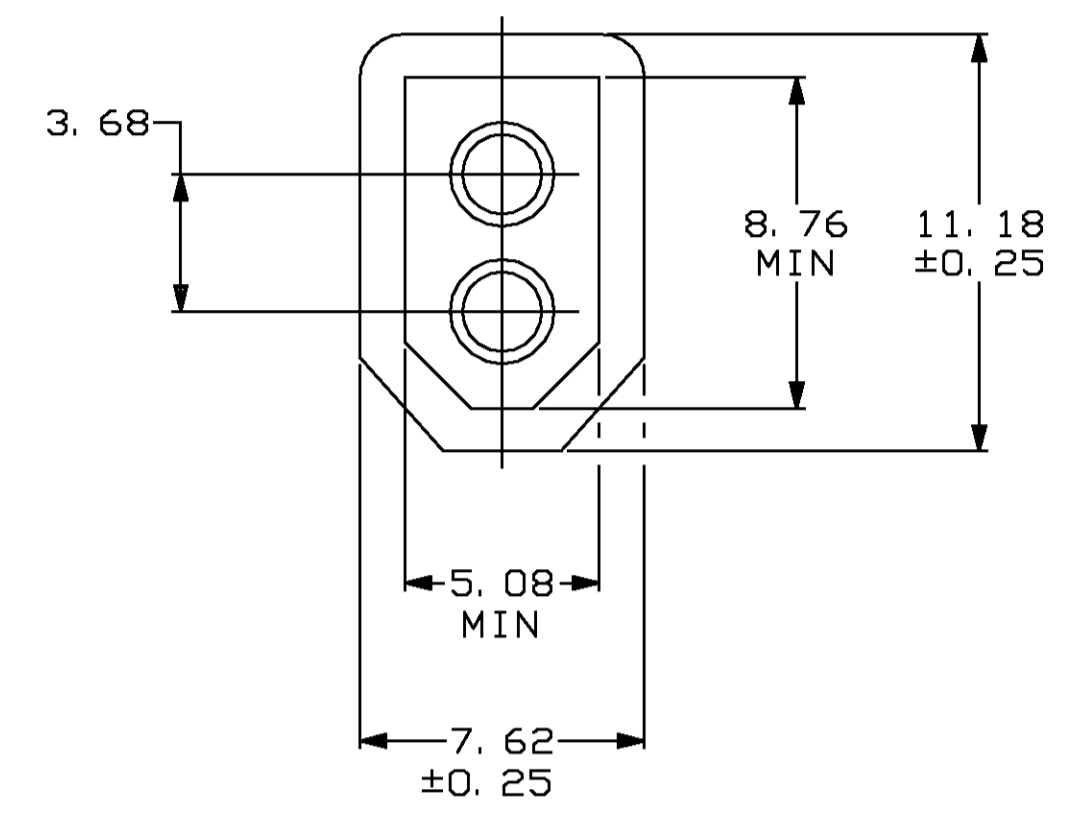

△ AMP LOGO AND CAVITY NUMBER LOCATED ON EITHER SURFACE.

MATING CONNECTOR INTERFACE

TYPICAL PLUG CAVITY SECTION
 (DIMENSIONS REFERENCE ONLY)

2.67	.105	5.08	.200	19.81	.780
2.13	.084	5.05	.199	11.18	.440
0.64	.025	3.68	.145	8.76	.345
0.25	.010	3.18	.125	8.64	.340
0.13	.005	2.79	.110	7.62	.300
MM	IN	MM	IN	MM	IN

CONVERSION TABLE

METRIC

THIS DRAWING IS A CONTROLLED DOCUMENT.		DWG	L. McEACHIN, Sr.	30MAY00
		CHK	S. RIDGILL	30MAY00
		APVD	S. RIDGILL	30MAY00
DIMENSIONS: MM		NAME		
TOLERANCES UNLESS OTHERWISE SPECIFIED:		S. RIDGILL		
0 PLC ± -		PRODUCT SPEC		
1 PLC ± -		APPLICATION SPEC		
2 PLC ± -		WEIGHT		
3 PLC ± 0.13		SIZE		
4 PLC ± -		CAGE CODE		
ANGLES ± -		DRAWING NO		
FINISH		RESTRICTED TO		
MATERIAL: NYLON, UL 94V-2		A1 00779 C=770340		
CUSTOMER DRAWING		SCALE 5:1 SHEET 1 OF 1 REV G1		

BLACK	770340-3
NATURAL	770340-1
COLOR	PART NO

PLUG, 2 CIRCUIT,
 .062 PIN AND SOCKET

X-ON Electronics

Largest Supplier of Electrical and Electronic Components

Click to view similar products for [Pin & Socket Connectors](#) category: