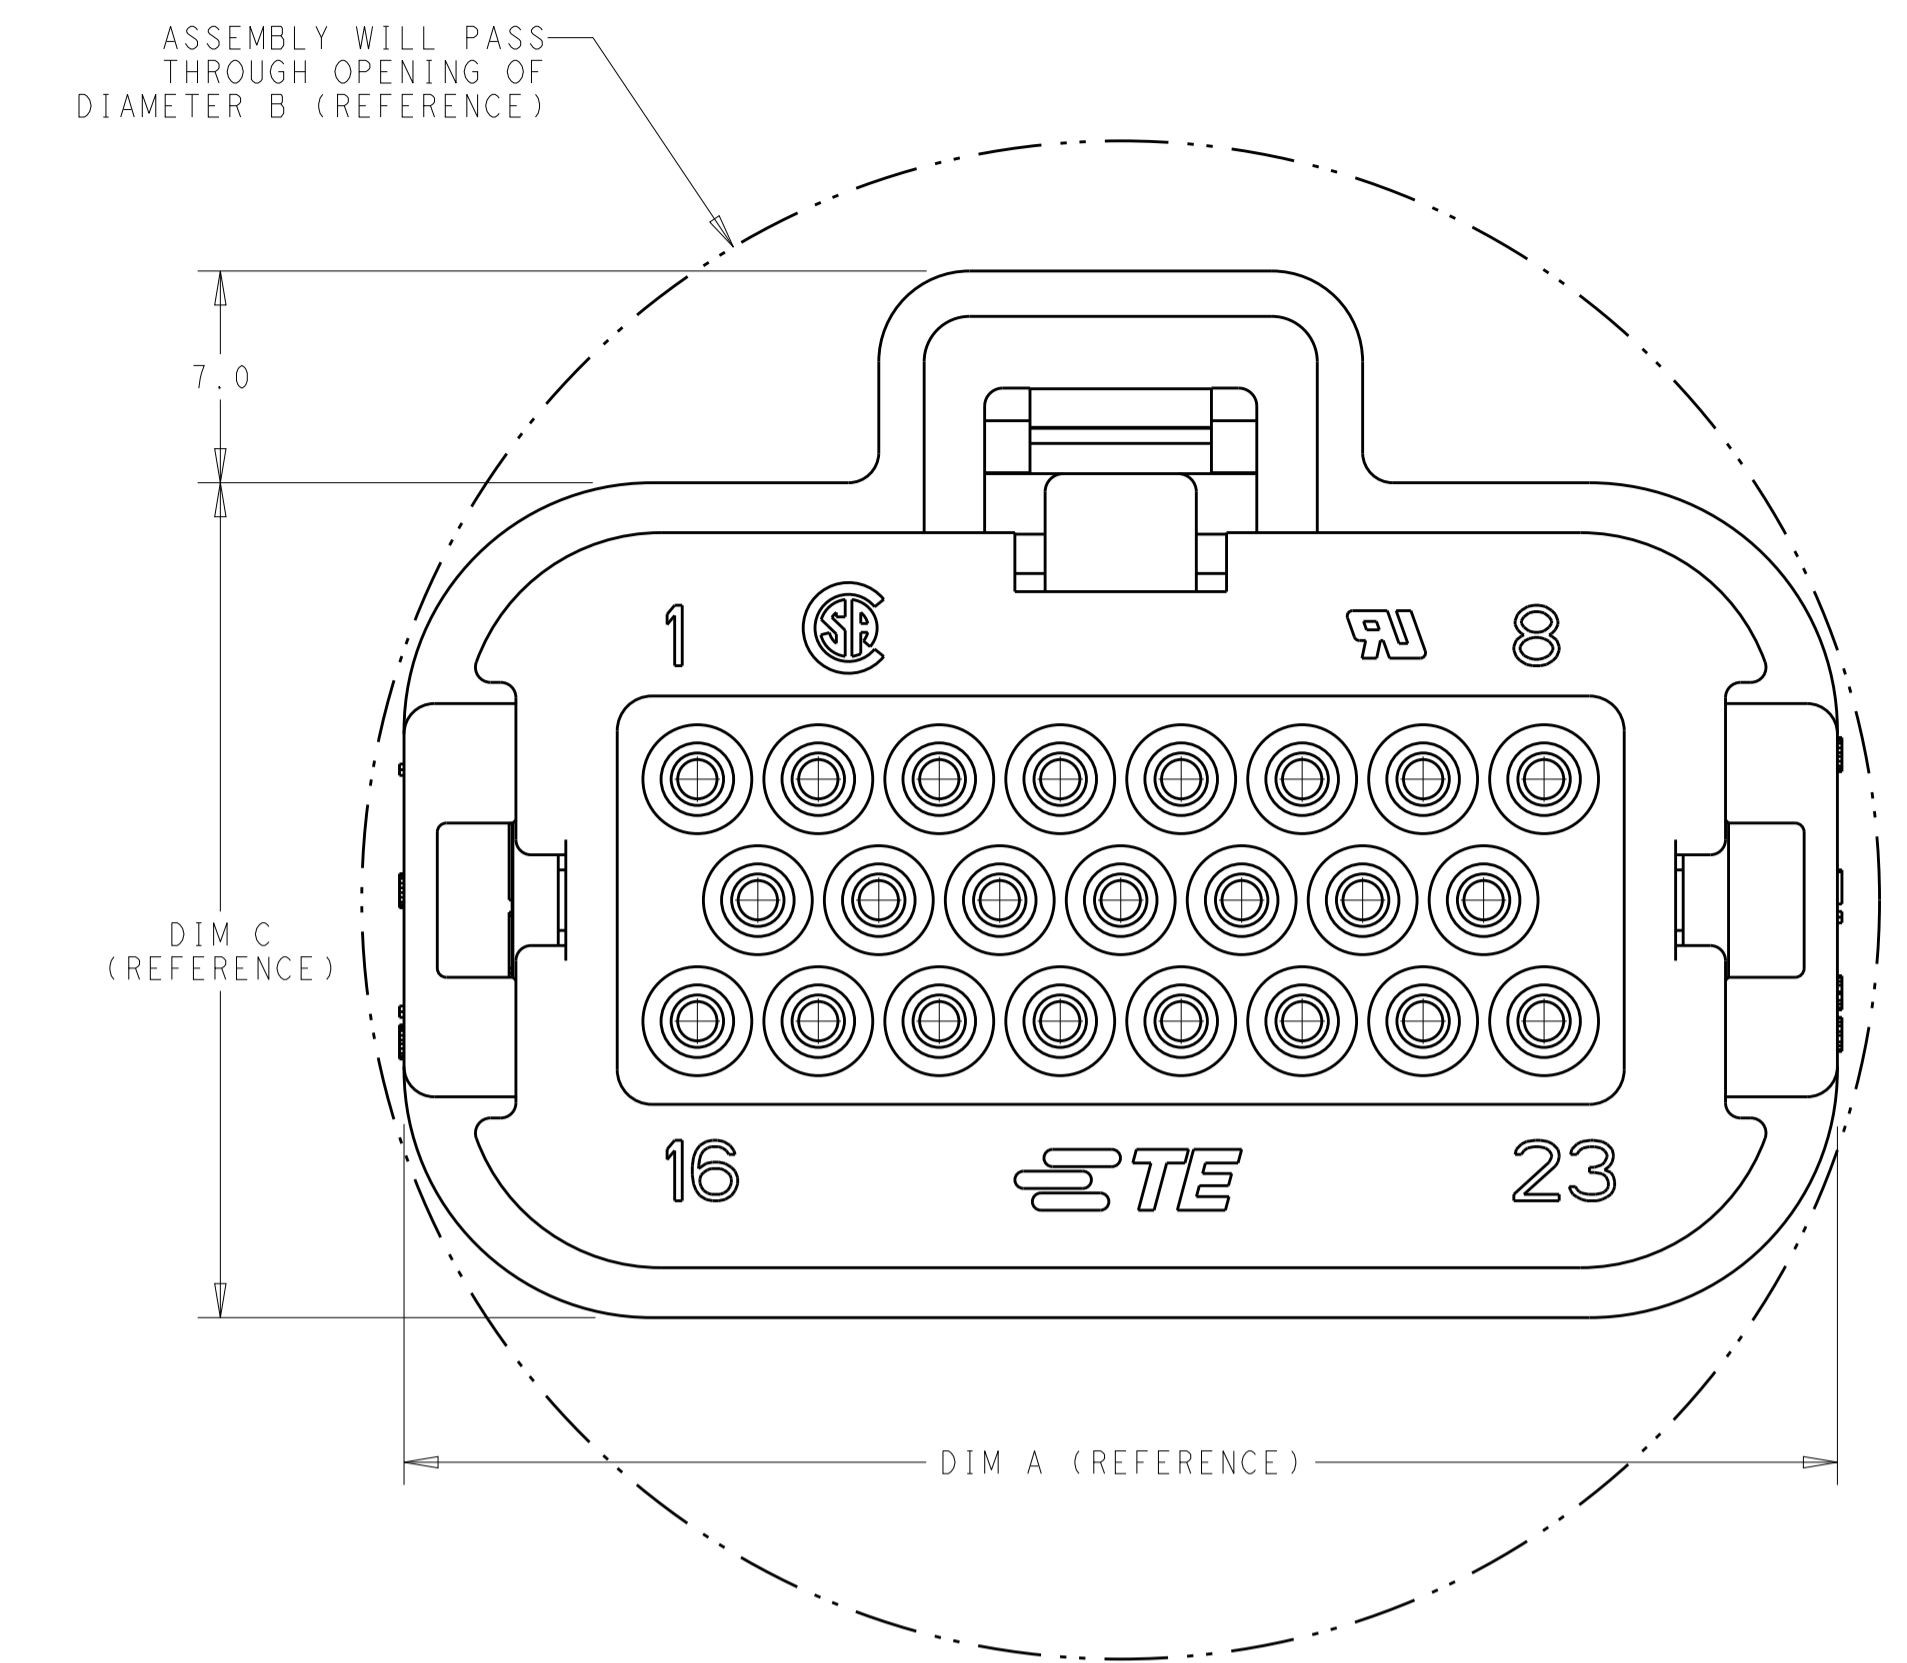

- MATERIAL: HOUSING - UL94V-0 PBT  
 LOCKING WEDGE - UL94V-0 PBT, RED  
 COVER - UL94V-0 PBT, BLACK  
 MATING SEAL - SILICONE  
 WIRE SEAL - SILICONE
- HOUSING COLORS ARE MECHANICALLY KEYED TO MATE WITH IDENTICALLY COLORED HEADER ASSEMBLIES.
- PLUG USES REELED TERMINAL 770520 OR LOOSE PIECE TERMINAL 770854.
- DATE CODE ON THIS SURFACE. USES 5 DIGIT CODE: FIRST 2 DIGITS = YEAR, SECOND 2 DIGITS = WEEK, LAST DIGIT = DAY.
- CIRCUITS 3, 7, 16, 17, 21, 22 BLOCKED
- OPTIONAL VOID CORING ON 35 POSITION PLUG ASSEMBLY 776164.

CUSTOMER DRAWING

SCALE: 4:1

SHEET 1 OF 2

REV E

REVISIONS				
P.	LTN.	DESCRIPTION	DATE	APVD.
-	-	SEE SHEET 1	-	-

1 & 3	NATURAL	776286-2
2 & 4	BLACK	776286-1
KEY SLOT LOCATION (SEE VIEW ABOVE)	COLOR	PART NUMBER

8-POSITION CONNECTOR  
KEY SLOT LOCATIONS  
SCALE 4:1

3, 8 & 16	BLUE	770680-5
7 & 15	GREY	770680-4
4 & 14	BLACK	770680-3
5 & 11	NATURAL	770680-2
4 & 14	BLACK	770680-1
KEY SLOT LOCATION (SEE VIEW ABOVE)	COLOR	PART NUMBER

7 & 22	ORANGE	776164-6
5, 10, 22	BLUE	776164-5
9 & 21	GREY	776164-4
7 & 17	NATURAL	776164-2
6 & 20	BLACK	776164-1
KEY SLOT LOCATION (SEE VIEW ABOVE)	COLOR	PART NUMBER

35-POSITION CONNECTOR  
KEY SLOT LOCATIONS  
SCALE 3:1