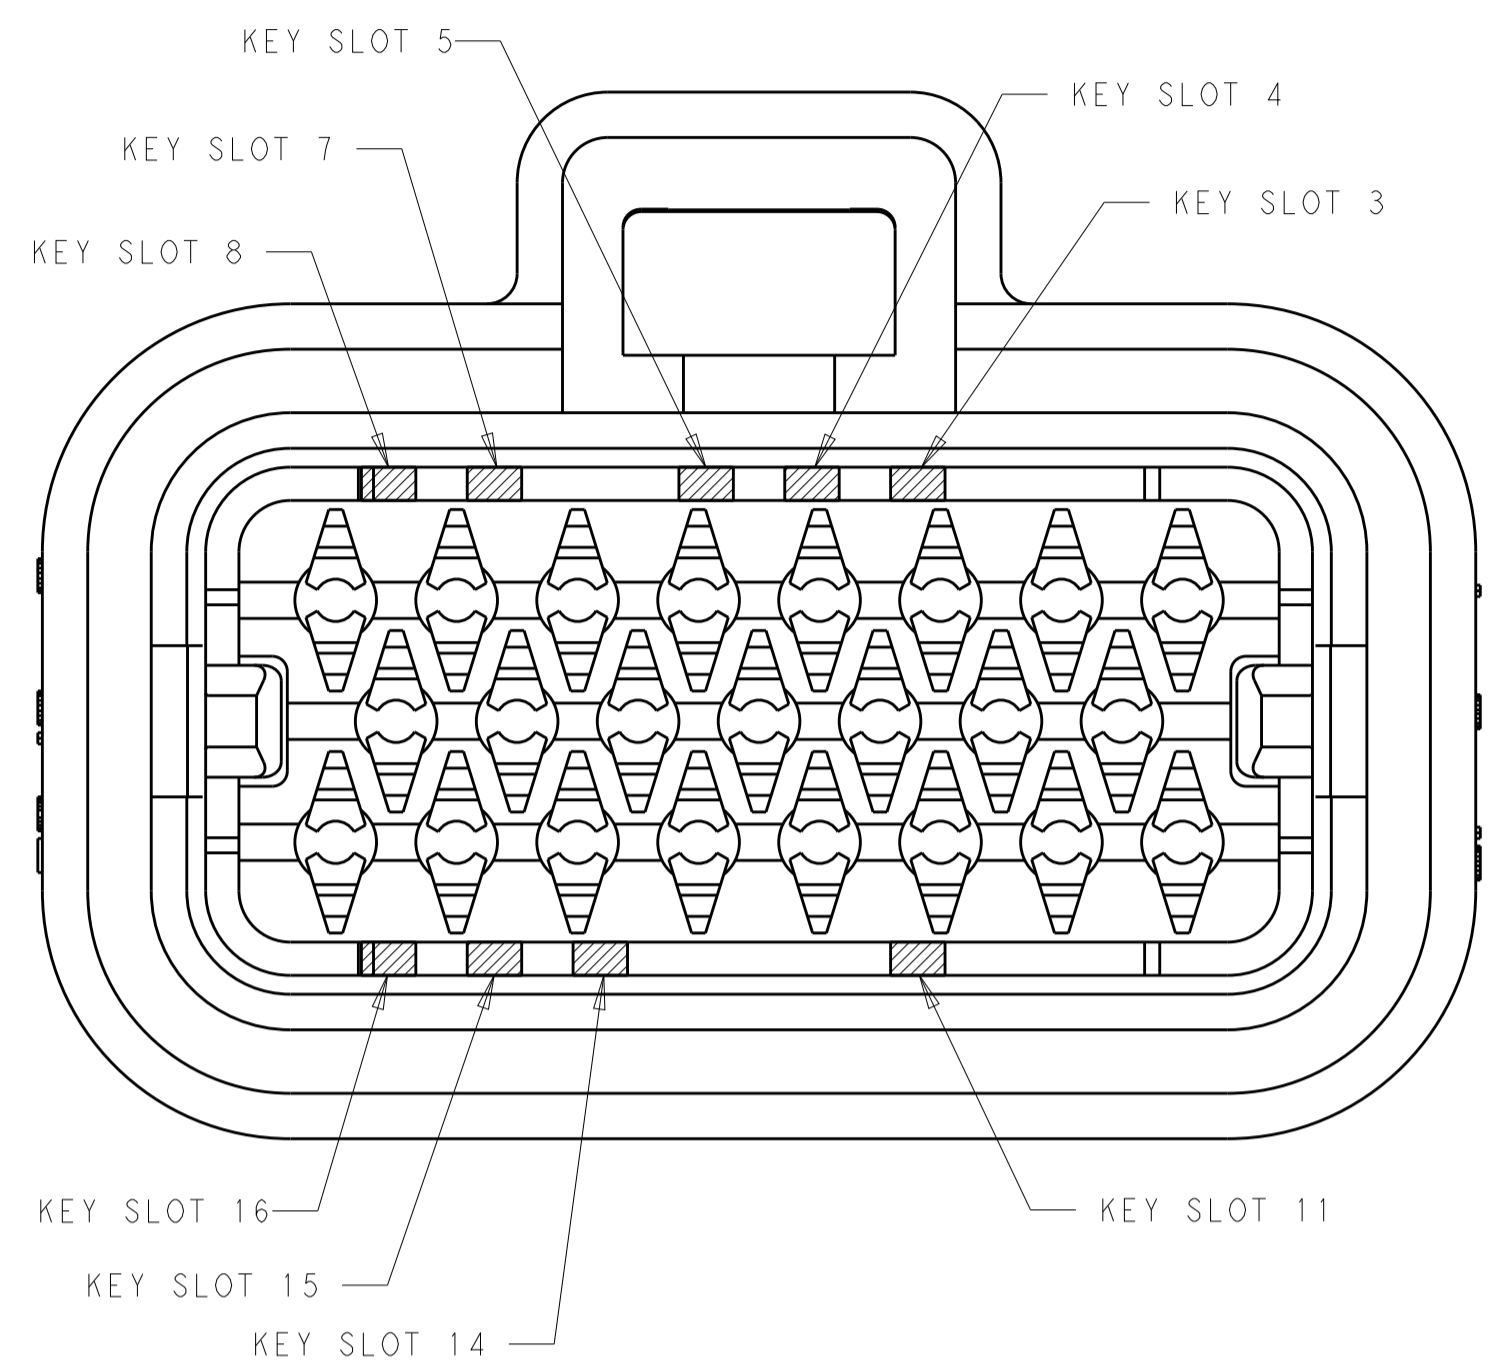

CUSTOMER DRAWING

SCALE: 4:1

SHEET 1 OF 2

REV E

REVISIONS				
P.	LTN.	DESCRIPTION	DATE	APVD.
-	-	SEE SHEET 1	-	-

1 & 3	NATURAL	776286-2
2 & 4	BLACK	776286-1
KEY SLOT LOCATION (SEE VIEW ABOVE)	COLOR	PART NUMBER

8-POSITION CONNECTOR  
KEY SLOT LOCATIONS  
SCALE 4:1

3, 8 & 16	BLUE	770680-5
7 & 15	GREY	770680-4
4 & 14	BLACK	770680-3
5 & 11	NATURAL	770680-2
4 & 14	BLACK	770680-1
KEY SLOT LOCATION (SEE VIEW ABOVE)	COLOR	PART NUMBER