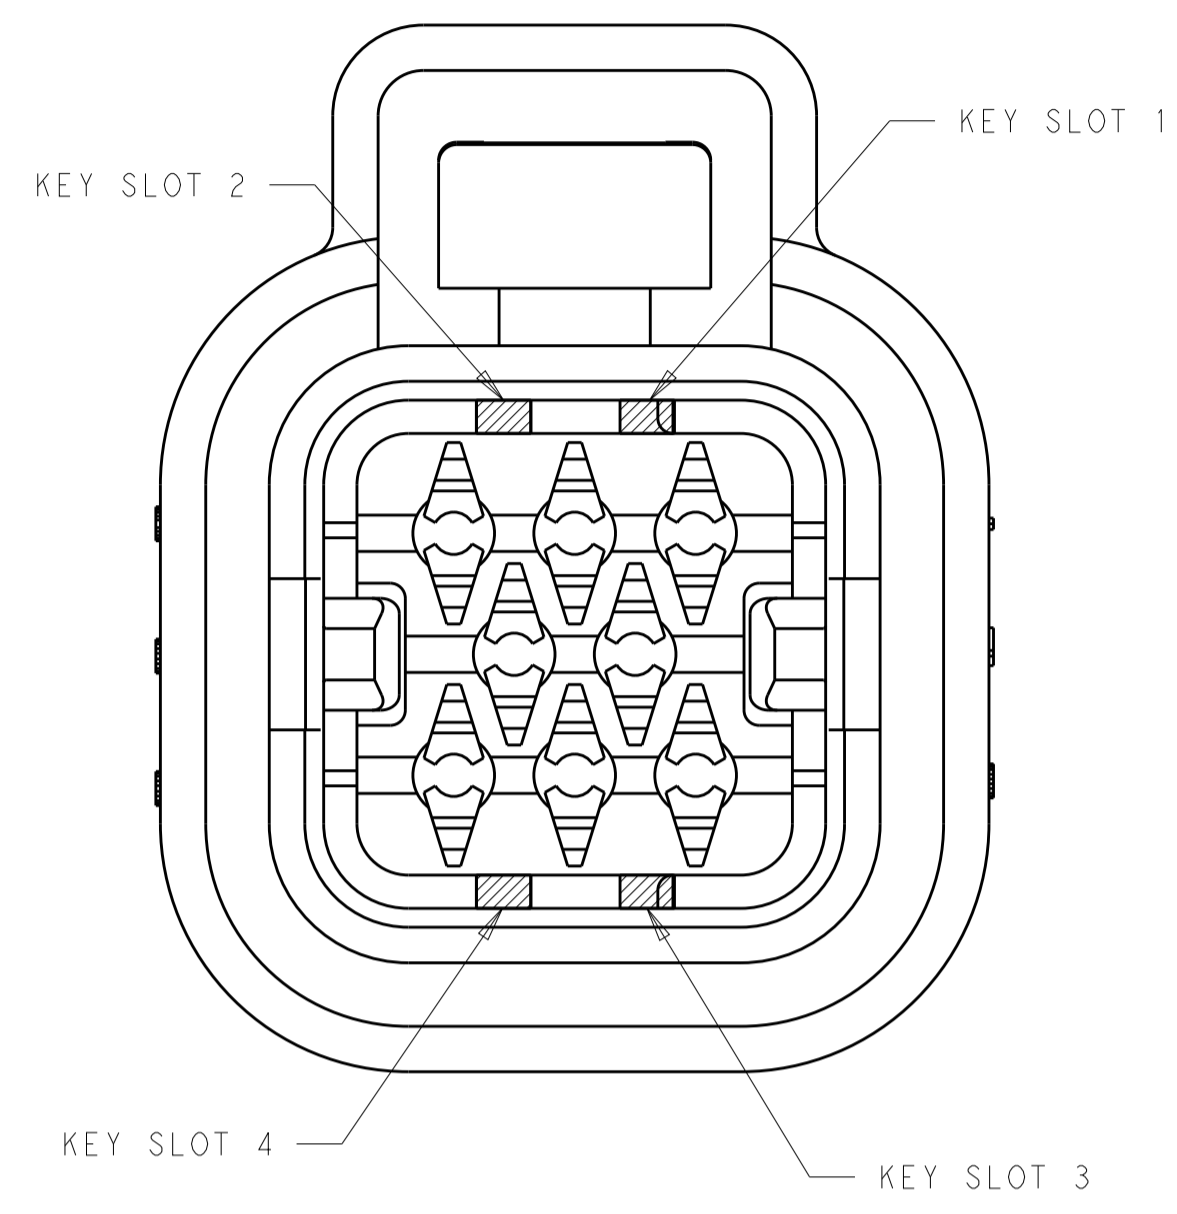

THIS DRAWING IS A CONTROLLED DOCUMENT.

DIMENSIONS: mm

TOLERANCES UNLESS OTHERWISE SPECIFIED:

0 PLC	±
1 PLC	±0.2
2 PLC	±
3 PLC	±
4 PLC	±
ANGLES	±

MATERIAL: SEE NOTE 1

FINISH: -

DATE: 11JUN2015

CHK: A. MARTIN

APP'D: D. STRAUSSER

DATE: 29JUN2015

DATE: 29JUN2015

NAME: PLUG ASSEMBLY, AMPSEAL FAMILY DRAWING

PRODUCT SPEC: 108-1329

APPLICATION SPEC: -

SIZE: 114-16016

WEIGHT: -

CUSTOMER DRAWING

SCALE: 4:1

SHEET 1 OF 2

REV E

REVISIONS				
P.	LTN.	DESCRIPTION	DATE	APVD.
-	-	SEE SHEET 1	-	-

1 & 3	NATURAL	776286-2
2 & 4	BLACK	776286-1
KEY SLOT LOCATION (SEE VIEW ABOVE)	COLOR	PART NUMBER

8-POSITION CONNECTOR  
KEY SLOT LOCATIONS  
SCALE 4:1

3, 8 & 16	BLUE	770680-5
7 & 15	GREY	770680-4
4 & 14	BLACK	770680-3
5 & 11	NATURAL	770680-2
4 & 14	BLACK	770680-1
KEY SLOT LOCATION (SEE VIEW ABOVE)	COLOR	PART NUMBER