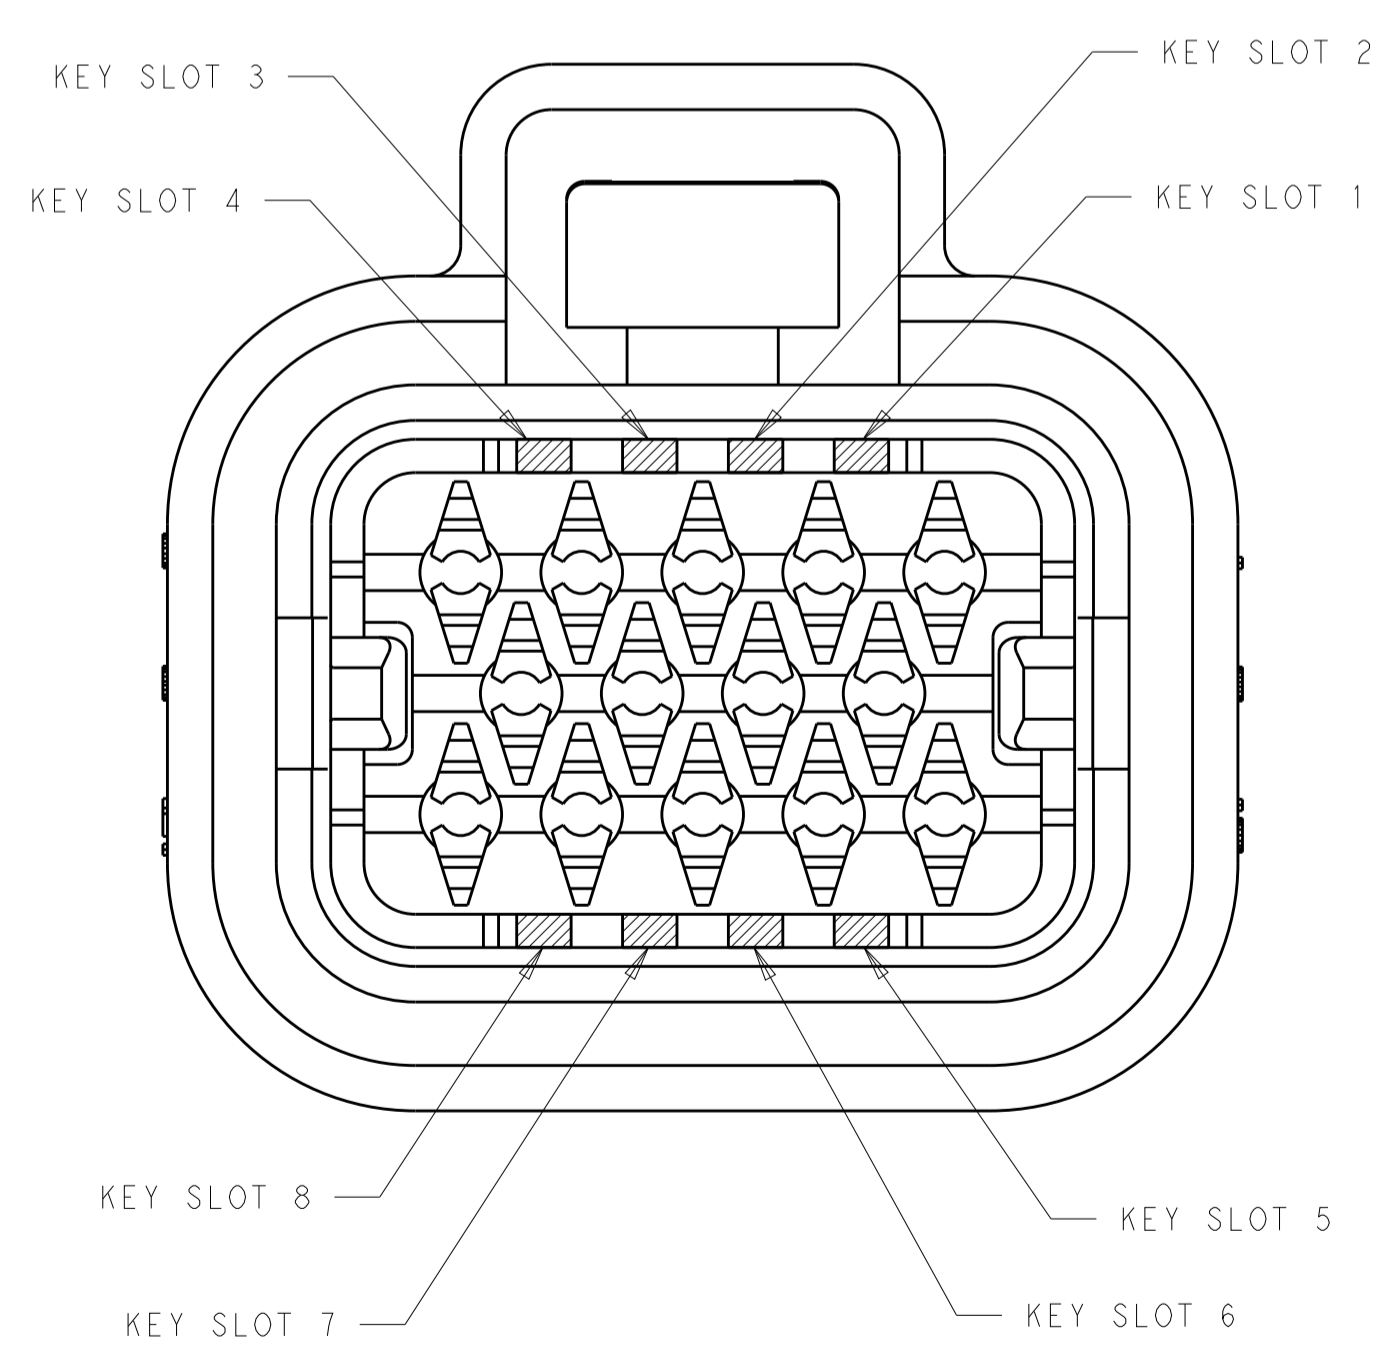

CUSTOMER DRAWING

SCALE: 4:1

SHEET 1 OF 2

REV E

REVISIONS				
P.	LTN.	DESCRIPTION	DATE	APVD.
-	-	SEE SHEET 1	-	-

1 & 3	NATURAL	776286-2
2 & 4	BLACK	776286-1
KEY SLOT LOCATION (SEE VIEW ABOVE)	COLOR	PART NUMBER

8-POSITION CONNECTOR  
KEY SLOT LOCATIONS  
SCALE 4:1

3, 8 & 16	BLUE	770680-5
7 & 15	GREY	770680-4
4 & 14	BLACK	770680-3
5 & 11	NATURAL	770680-2
4 & 14	BLACK	770680-1
KEY SLOT LOCATION (SEE VIEW ABOVE)	COLOR	PART NUMBER

23-POSITION CONNECTOR  
KEY SLOT LOCATIONS  
SCALE 4:1

3 & 5	BLUE	776273-5
2 & 8	GREY	776273-4
1 & 6	NATURAL	776273-2
3 & 7	BLACK	776273-1
KEY SLOT LOCATION (SEE VIEW ABOVE)	COLOR	PART NUMBER

14-POSITION CONNECTOR  
KEY SLOT LOCATIONS  
SCALE 4:1

7 & 22	ORANGE	776164-6
5, 10, 22	BLUE	776164-5
9 & 21	GREY	776164-4
7 & 17	NATURAL	776164-2
6 & 20	BLACK	776164-1
KEY SLOT LOCATION (SEE VIEW ABOVE)	COLOR	PART NUMBER

35-POSITION CONNECTOR  
KEY SLOT LOCATIONS  
SCALE 3:1