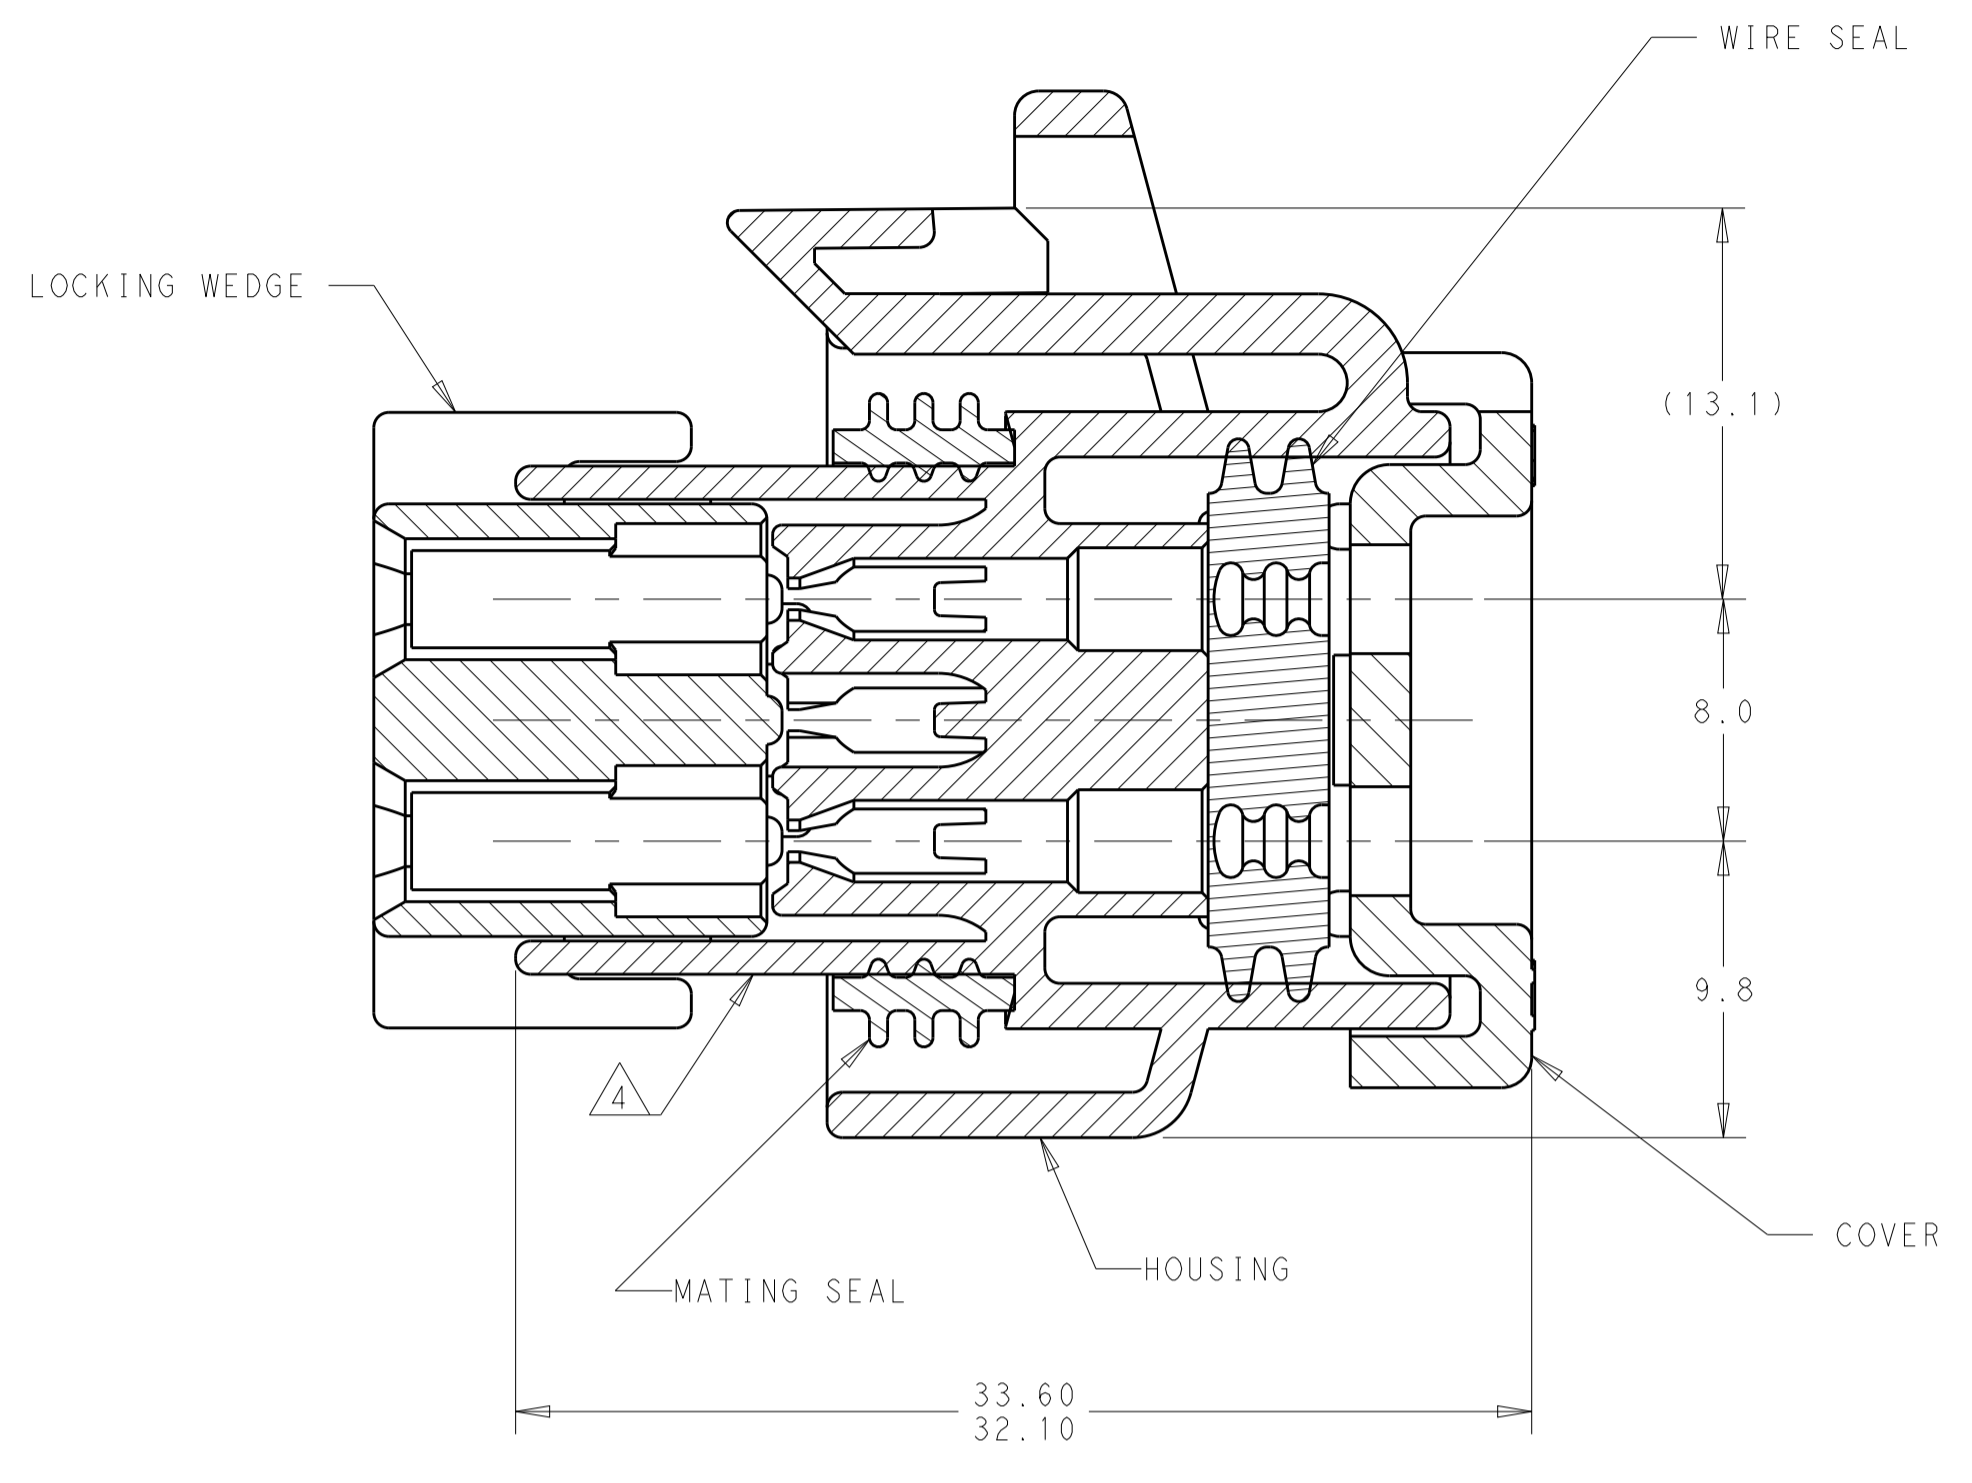

- MATERIAL: HOUSING - UL94V-0 PBT  
 LOCKING WEDGE - UL94V-0 PBT, RED  
 COVER - UL94V-0 PBT, BLACK  
 MATING SEAL - SILICONE  
 WIRE SEAL - SILICONE
- HOUSING COLORS ARE MECHANICALLY KEYED TO MATE WITH IDENTICALLY COLORED HEADER ASSEMBLIES.
- PLUG USES REELED TERMINAL 770520 OR LOOSE PIECE TERMINAL 770854.
- DATE CODE ON THIS SURFACE. USES 5 DIGIT CODE: FIRST 2 DIGITS = YEAR, SECOND 2 DIGITS = WEEK, LAST DIGIT = DAY.
- CIRCUITS 3, 7, 16, 17, 21, 22 BLOCKED
- OPTIONAL VOID CORING ON 35 POSITION PLUG ASSEMBLY 776164.

23-POSITION CONNECTOR SHOWN, SEE TABLE BELOW FOR ALTERNATE DIMENSIONS.

CONNECTOR SIZE	A	B	C
8-POSITION	27.4	40	27.50
14-POSITION	35.4	44	27.60
23-POSITION	47.4	50	27.60
35-POSITION	63.4	66	27.45

BOTTOM VIEW WITH LOCKING WEDGE

CUSTOMER DRAWING

SCALE: 4:1

SHEET 1 OF 2

REV E

REVISIONS				
P.	LTN.	DESCRIPTION	DATE	APVD.
-	-	SEE SHEET 1	-	-

1 & 3	NATURAL	776286-2
2 & 4	BLACK	776286-1
KEY SLOT LOCATION (SEE VIEW ABOVE)	COLOR	PART NUMBER