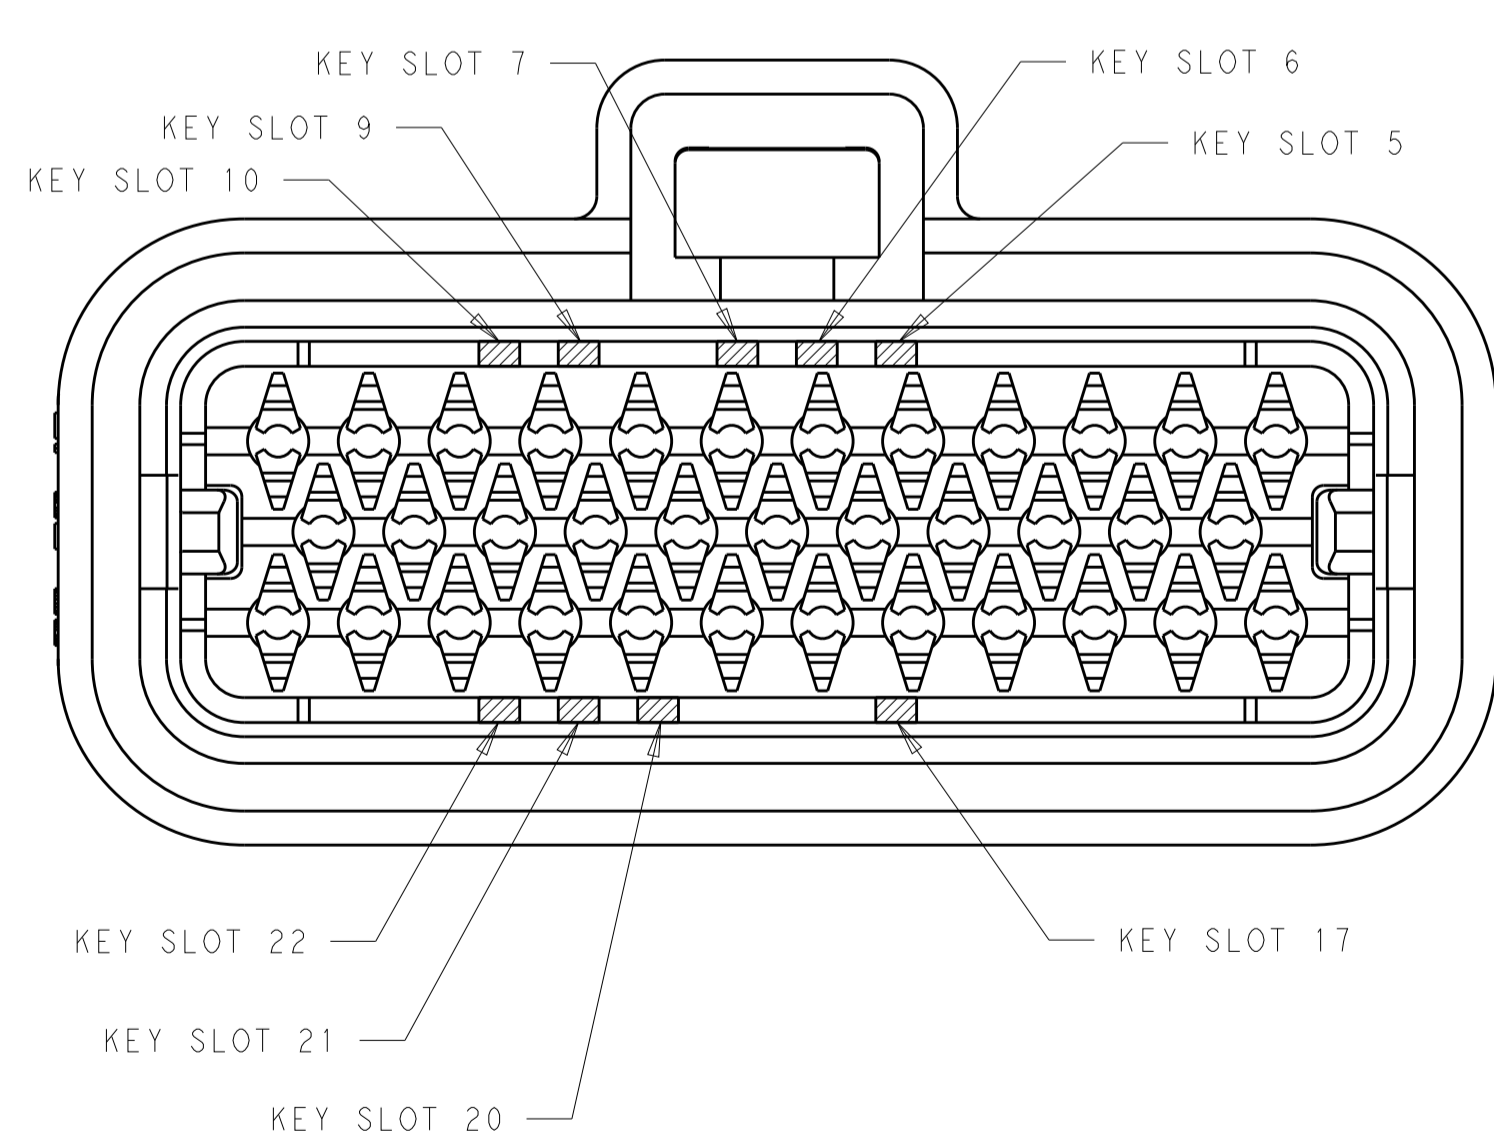

8-POSITION CONNECTOR  
KEY SLOT LOCATIONS  
SCALE 4:1

3, 8 & 16	BLUE	770680-5
7 & 15	GREY	770680-4
4 & 14	BLACK	770680-3
5 & 11	NATURAL	770680-2
4 & 14	BLACK	770680-1
KEY SLOT LOCATION (SEE VIEW ABOVE)	COLOR	PART NUMBER

23-POSITION CONNECTOR  
KEY SLOT LOCATIONS  
SCALE 4:1

3 & 5	BLUE	776273-5
2 & 8	GREY	776273-4
1 & 6	NATURAL	776273-2
3 & 7	BLACK	776273-1
KEY SLOT LOCATION (SEE VIEW ABOVE)	COLOR	PART NUMBER

14-POSITION CONNECTOR  
KEY SLOT LOCATIONS  
SCALE 4:1