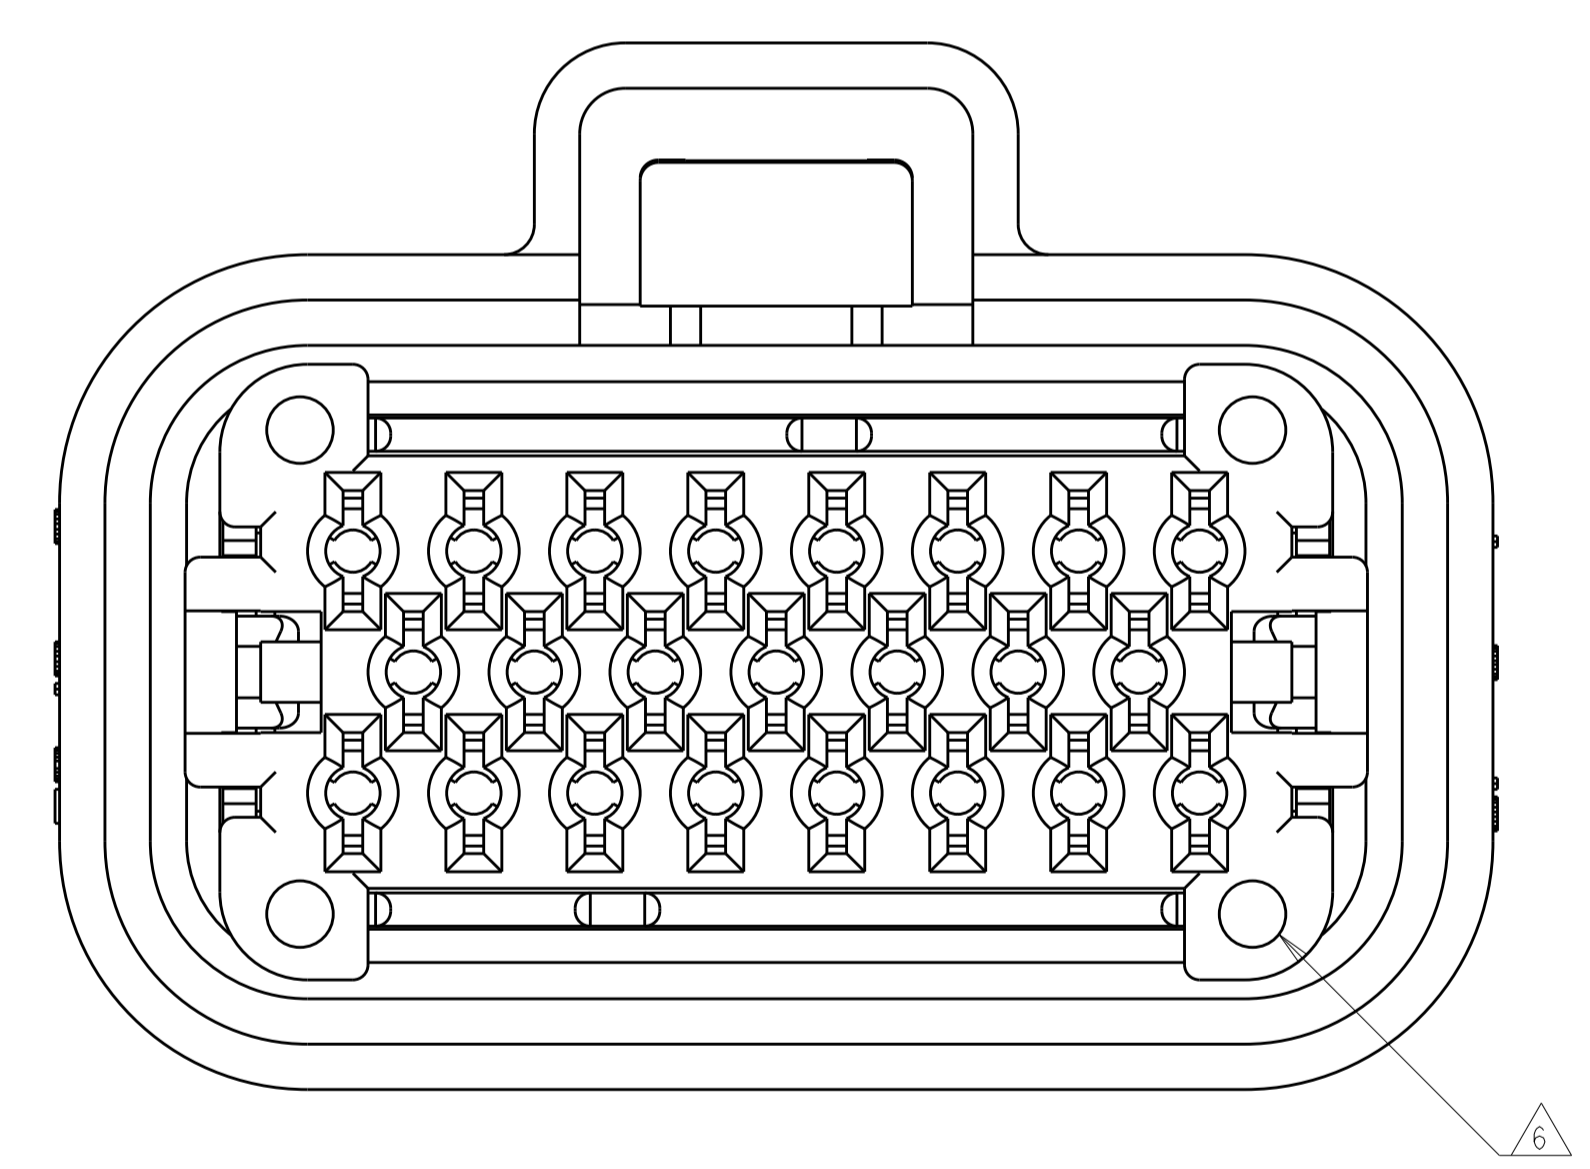

- MATERIAL: HOUSING - UL94V-0 PBT  
 LOCKING WEDGE - UL94V-0 PBT, RED  
 COVER - UL94V-0 PBT, BLACK  
 MATING SEAL - SILICONE  
 WIRE SEAL - SILICONE
- HOUSING COLORS ARE MECHANICALLY KEYED TO MATE WITH IDENTICALLY COLORED HEADER ASSEMBLIES.
- PLUG USES REELED TERMINAL 770520 OR LOOSE PIECE TERMINAL 770854.
- DATE CODE ON THIS SURFACE. USES 5 DIGIT CODE: FIRST 2 DIGITS = YEAR, SECOND 2 DIGITS = WEEK, LAST DIGIT = DAY.
- CIRCUITS 3, 7, 16, 17, 21, 22 BLOCKED
- OPTIONAL VOID CORING ON 35 POSITION PLUG ASSEMBLY 776164.

23-POSITION CONNECTOR SHOWN, SEE TABLE BELOW FOR ALTERNATE DIMENSIONS.

CONNECTOR SIZE	A	B	C
8-POSITION	27.4	40	27.50
14-POSITION	35.4	44	27.60
23-POSITION	47.4	50	27.60
35-POSITION	63.4	66	27.45

BOTTOM VIEW WITH LOCKING WEDGE

CUSTOMER DRAWING

SCALE: 4:1

SHEET 1 OF 2

REV E

REVISIONS				
P.	LTN.	DESCRIPTION	DATE	APVD.
-	-	SEE SHEET 1	-	-

1 & 3	NATURAL	776286-2
2 & 4	BLACK	776286-1
KEY SLOT LOCATION (SEE VIEW ABOVE)	COLOR	PART NUMBER

7 & 22	ORANGE	776164-6
5, 10, 22	BLUE	776164-5
9 & 21	GREY	776164-4
7 & 17	NATURAL	776164-2
6 & 20	BLACK	776164-1
KEY SLOT LOCATION (SEE VIEW ABOVE)	COLOR	PART NUMBER

35-POSITION CONNECTOR  
KEY SLOT LOCATIONS  
SCALE 3:1