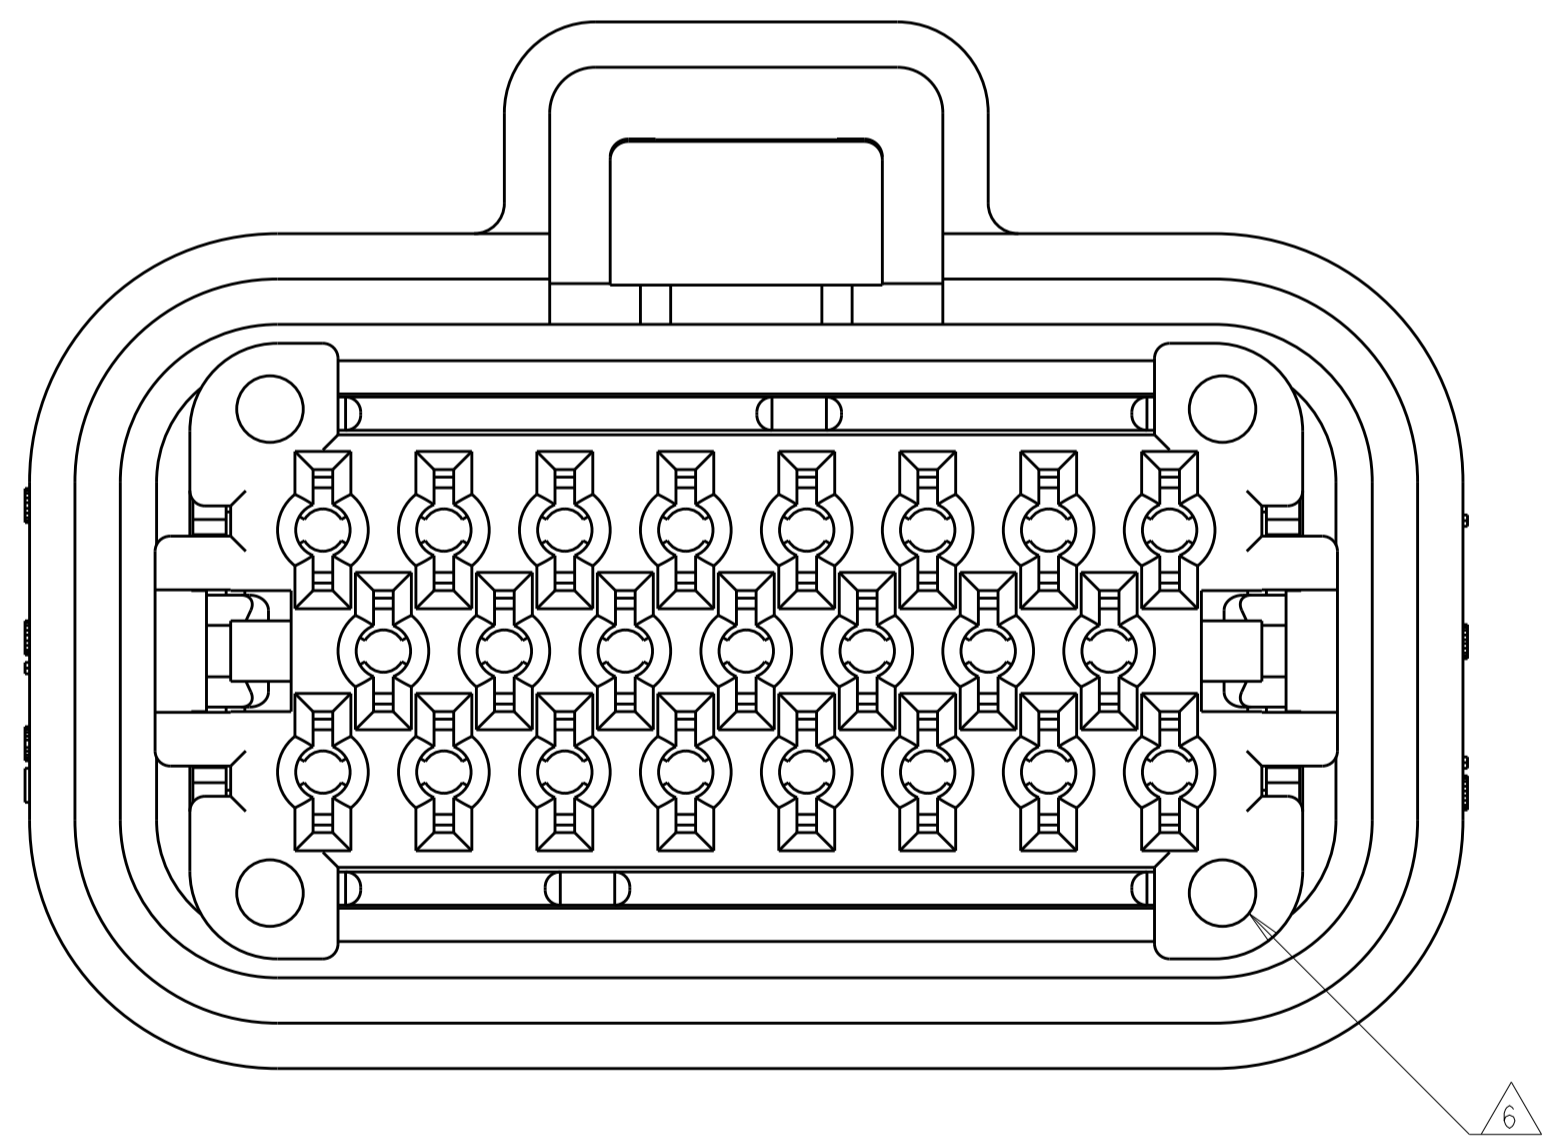

- MATERIAL: HOUSING - UL94V-0 PBT
 LOCKING WEDGE - UL94V-0 PBT, RED
 COVER - UL94V-0 PBT, BLACK
 MATING SEAL - SILICONE
 WIRE SEAL - SILICONE
- HOUSING COLORS ARE MECHANICALLY KEYPED TO MATE WITH IDENTICALLY COLORED HEADER ASSEMBLIES.
- PLUG USES REELED TERMINAL 770520 OR LOOSE PIECE TERMINAL 770854.
- DATE CODE ON THIS SURFACE. USES 5 DIGIT CODE: FIRST 2 DIGITS = YEAR, SECOND 2 DIGITS = WEEK, LAST DIGIT = DAY.
- CIRCUITS 3, 7, 16, 17, 21, 22 BLOCKED
- OPTIONAL VOID CORING ON 35 POSITION PLUG ASSEMBLY 776164.

23-POSITION CONNECTOR SHOWN, SEE TABLE BELOW FOR ALTERNATE DIMENSIONS.

CONNECTOR SIZE	A	B	C
8-POSITION	27.4	40	27.50
14-POSITION	35.4	44	27.60
23-POSITION	47.4	50	27.60
35-POSITION	63.4	66	27.45

MATING HEADER	RIGHT-ANGLE	WIRE SEAL COLOR	MATING SEAL COLOR	HOUSING COLOR	NO. OF POSITIONS	PART NUMBER
776230, 776231	776180, 776163	RED	RED	ORANGE	35-POSITION	776164-6
				BLUE		776164-5
				GREY		776164-4
				NATURAL		776164-2
776200, 776228	770669, 776087	GREEN	RED	BLACK	23-POSITION	776164-1
				BLUE		770680-5
				GREY		770680-4
				BLACK		770680-3
776261, 776262	776266, 776267	GREEN	GREEN	NATURAL	14-POSITION	770680-2
				BLACK		770680-1
				BLUE		776273-5
				GREY		776273-4
776275, 776276	776279, 776280	YELLOW	YELLOW	NATURAL	8-POSITION	776273-2
				BLACK		776273-1
				NATURAL		776286-2
				BLACK		776286-1

SIZE: 114-16016
 WEIGHT: -

RESTRICTED TO: A100779C=2293782

SCALE: 4:1 SHEET 1 OF 2 REV E

REVISIONS				
P.	LTN.	DESCRIPTION	DATE	APVD.
-	-	SEE SHEET 1	-	-

1 & 3	NATURAL	776286-2
2 & 4	BLACK	776286-1
KEY SLOT LOCATION (SEE VIEW ABOVE)	COLOR	PART NUMBER

7 & 22	ORANGE	776164-6
5, 10, 22	BLUE	776164-5
9 & 21	GREY	776164-4
7 & 17	NATURAL	776164-2
6 & 20	BLACK	776164-1
KEY SLOT LOCATION (SEE VIEW ABOVE)	COLOR	PART NUMBER

35-POSITION CONNECTOR
KEY SLOT LOCATIONS
SCALE 3:1