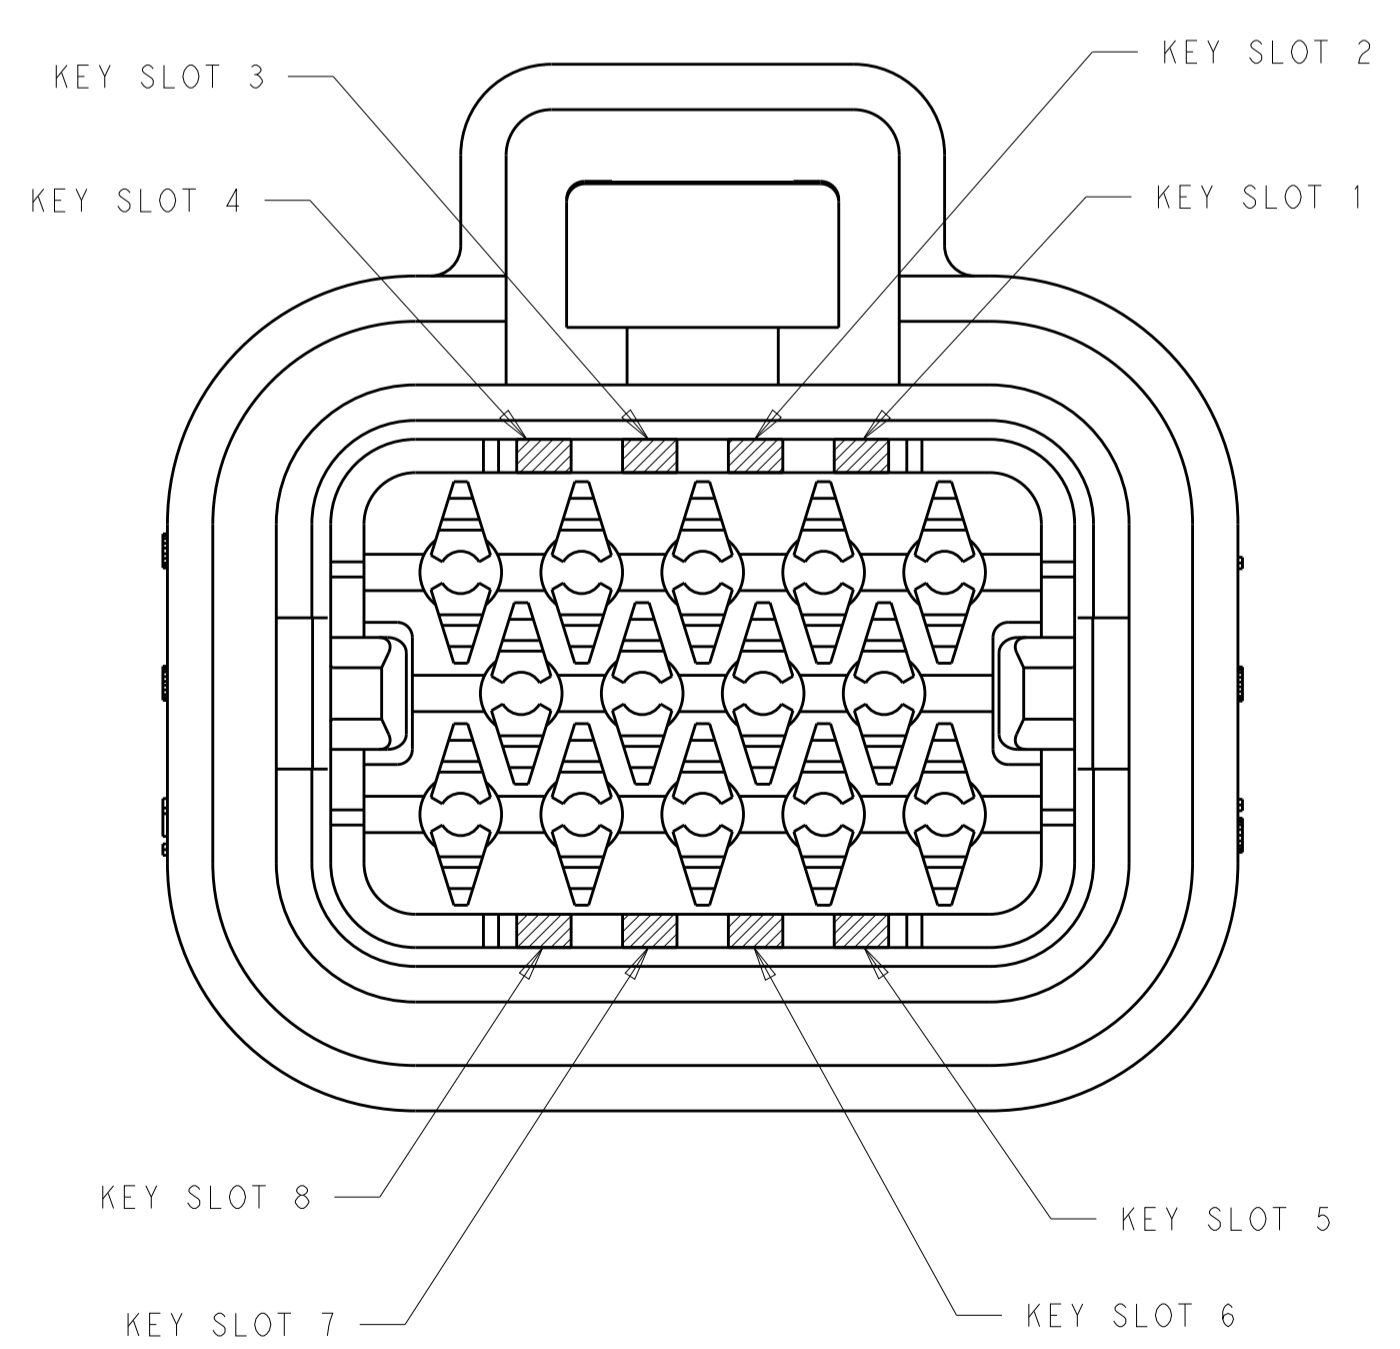

SIZE: 114-16016
 WEIGHT: -

RESTRICTED TO: A100779C=2293782

SCALE: 4:1 SHEET 1 OF 2 REV E

REVISIONS				
P.	LTN.	DESCRIPTION	DATE	APVD.
-	-	SEE SHEET 1	-	-

1 & 3	NATURAL	776286-2
2 & 4	BLACK	776286-1
KEY SLOT LOCATION (SEE VIEW ABOVE)	COLOR	PART NUMBER

8-POSITION CONNECTOR
KEY SLOT LOCATIONS
SCALE 4:1

3, 8 & 16	BLUE	770680-5
7 & 15	GREY	770680-4
4 & 14	BLACK	770680-3
5 & 11	NATURAL	770680-2
4 & 14	BLACK	770680-1
KEY SLOT LOCATION (SEE VIEW ABOVE)	COLOR	PART NUMBER

23-POSITION CONNECTOR
KEY SLOT LOCATIONS
SCALE 4:1

3 & 5	BLUE	776273-5
2 & 8	GREY	776273-4
1 & 6	NATURAL	776273-2
3 & 7	BLACK	776273-1
KEY SLOT LOCATION (SEE VIEW ABOVE)	COLOR	PART NUMBER

14-POSITION CONNECTOR
KEY SLOT LOCATIONS
SCALE 4:1

7 & 22	ORANGE	776164-6
5, 10, 22	BLUE	776164-5
9 & 21	GREY	776164-4
7 & 17	NATURAL	776164-2
6 & 20	BLACK	776164-1
KEY SLOT LOCATION (SEE VIEW ABOVE)	COLOR	PART NUMBER

35-POSITION CONNECTOR
KEY SLOT LOCATIONS
SCALE 3:1