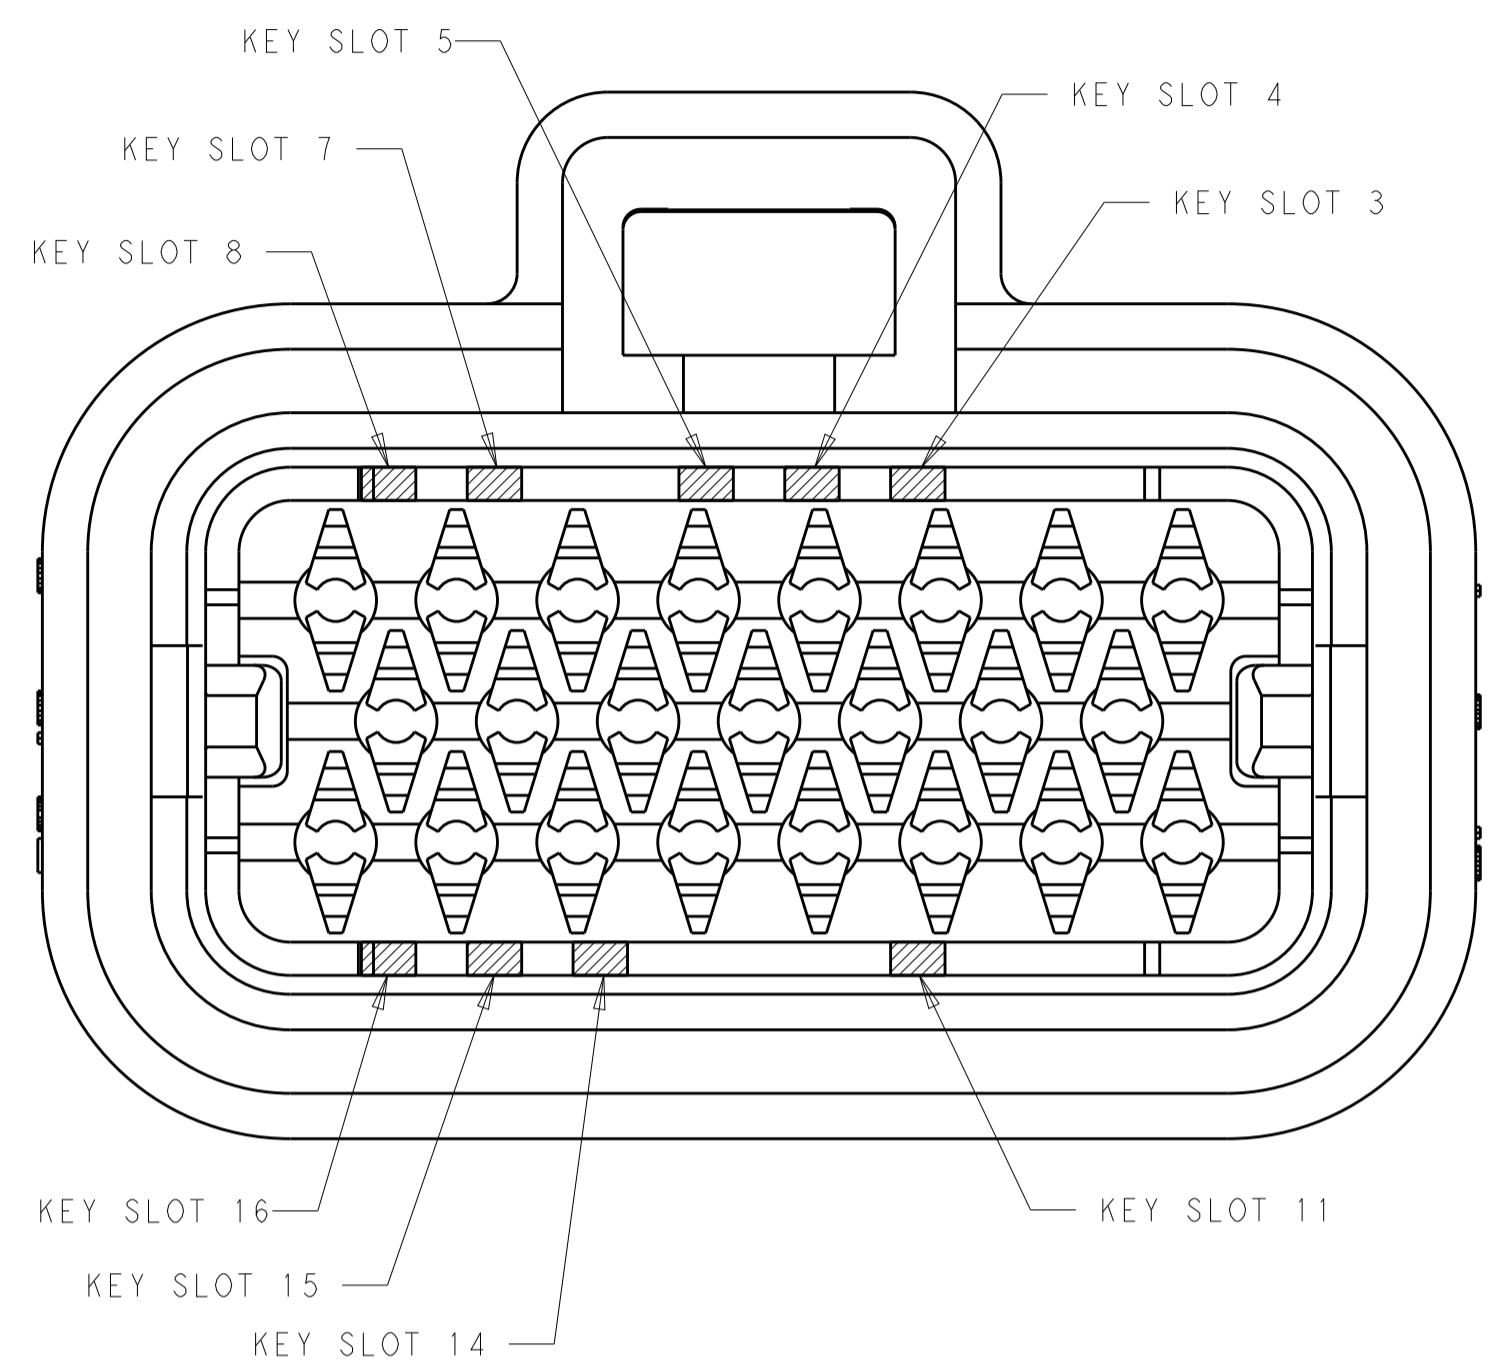

- MATERIAL: HOUSING - UL94V-0 PBT
 LOCKING WEDGE - UL94V-0 PBT, RED
 COVER - UL94V-0 PBT, BLACK
 MATING SEAL - SILICONE
 WIRE SEAL - SILICONE
- HOUSING COLORS ARE MECHANICALLY KEYPED TO MATE WITH IDENTICALLY COLORED HEADER ASSEMBLIES.
- PLUG USES REELED TERMINAL 770520 OR LOOSE PIECE TERMINAL 770854.
- DATE CODE ON THIS SURFACE. USES 5 DIGIT CODE: FIRST 2 DIGITS = YEAR, SECOND 2 DIGITS = WEEK, LAST DIGIT = DAY.
- CIRCUITS 3, 7, 16, 17, 21, 22 BLOCKED
- OPTIONAL VOID CORING ON 35 POSITION PLUG ASSEMBLY 776164.

SIZE: 114-16016
 WEIGHT: -

RESTRICTED TO: A100779C=2293782

SCALE: 4:1 SHEET 1 OF 2 REV E

REVISIONS				
P.	LTN.	DESCRIPTION	DATE	APVD.
-	-	SEE SHEET 1	-	-

1 & 3	NATURAL	776286-2
2 & 4	BLACK	776286-1
KEY SLOT LOCATION (SEE VIEW ABOVE)	COLOR	PART NUMBER

8-POSITION CONNECTOR
KEY SLOT LOCATIONS
SCALE 4:1

3, 8 & 16	BLUE	770680-5
7 & 15	GREY	770680-4
4 & 14	BLACK	770680-3
5 & 11	NATURAL	770680-2
4 & 14	BLACK	770680-1
KEY SLOT LOCATION (SEE VIEW ABOVE)	COLOR	PART NUMBER

7 & 22	ORANGE	776164-6
5, 10, 22	BLUE	776164-5
9 & 21	GREY	776164-4
7 & 17	NATURAL	776164-2
6 & 20	BLACK	776164-1
KEY SLOT LOCATION (SEE VIEW ABOVE)	COLOR	PART NUMBER

35-POSITION CONNECTOR
KEY SLOT LOCATIONS
SCALE 3:1