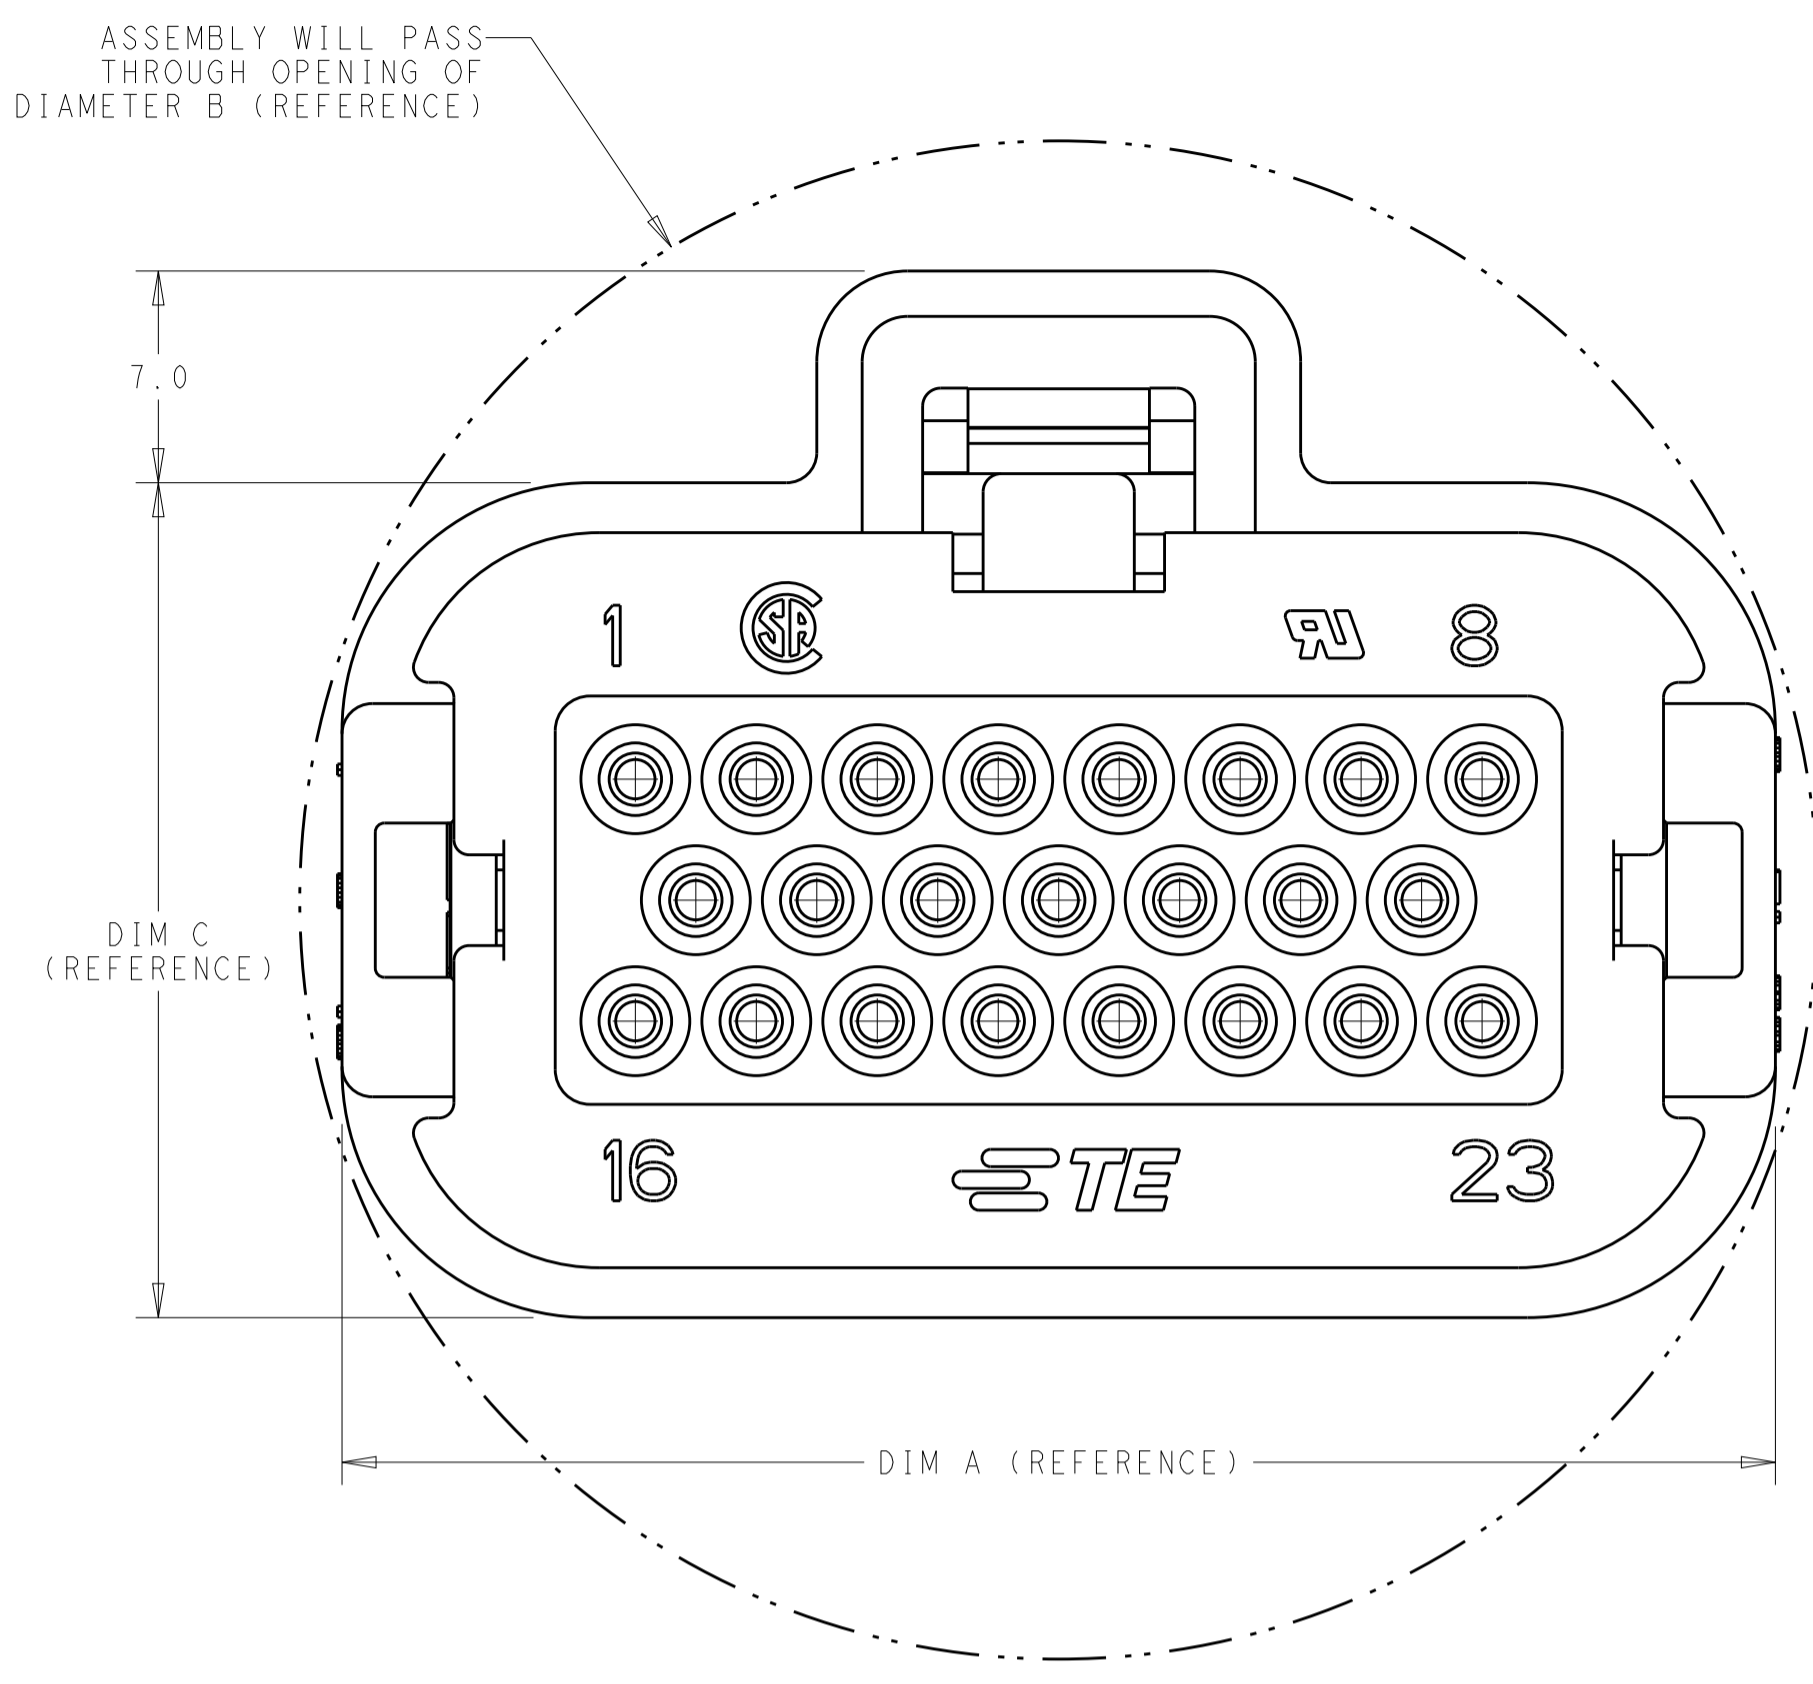

- MATERIAL: HOUSING - UL94V-0 PBT
 LOCKING WEDGE - UL94V-0 PBT, RED
 COVER - UL94V-0 PBT, BLACK
 MATING SEAL - SILICONE
 WIRE SEAL - SILICONE
- HOUSING COLORS ARE MECHANICALLY KEYPED TO MATE WITH IDENTICALLY COLORED HEADER ASSEMBLIES.
- PLUG USES REELED TERMINAL 770520 OR LOOSE PIECE TERMINAL 770854.
- DATE CODE ON THIS SURFACE. USES 5 DIGIT CODE: FIRST 2 DIGITS = YEAR, SECOND 2 DIGITS = WEEK, LAST DIGIT = DAY.
- CIRCUITS 3, 7, 16, 17, 21, 22 BLOCKED
- OPTIONAL VOID CORING ON 35 POSITION PLUG ASSEMBLY 776164.

SIZE: 114-16016
 WEIGHT: -

RESTRICTED TO: A100779C=2293782

SCALE: 4:1 SHEET 1 OF 2 REV E

REVISIONS				
P.	LTN.	DESCRIPTION	DATE	APVD.
-	-	SEE SHEET 1	-	-

1 & 3	NATURAL	776286-2
2 & 4	BLACK	776286-1
KEY SLOT LOCATION (SEE VIEW ABOVE)	COLOR	PART NUMBER

8-POSITION CONNECTOR
KEY SLOT LOCATIONS
SCALE 4:1

3, 8 & 16	BLUE	770680-5
7 & 15	GREY	770680-4
4 & 14	BLACK	770680-3
5 & 11	NATURAL	770680-2
4 & 14	BLACK	770680-1
KEY SLOT LOCATION (SEE VIEW ABOVE)	COLOR	PART NUMBER

7 & 22	ORANGE	776164-6
5, 10, 22	BLUE	776164-5
9 & 21	GREY	776164-4
7 & 17	NATURAL	776164-2
6 & 20	BLACK	776164-1
KEY SLOT LOCATION (SEE VIEW ABOVE)	COLOR	PART NUMBER

35-POSITION CONNECTOR
KEY SLOT LOCATIONS
SCALE 3:1