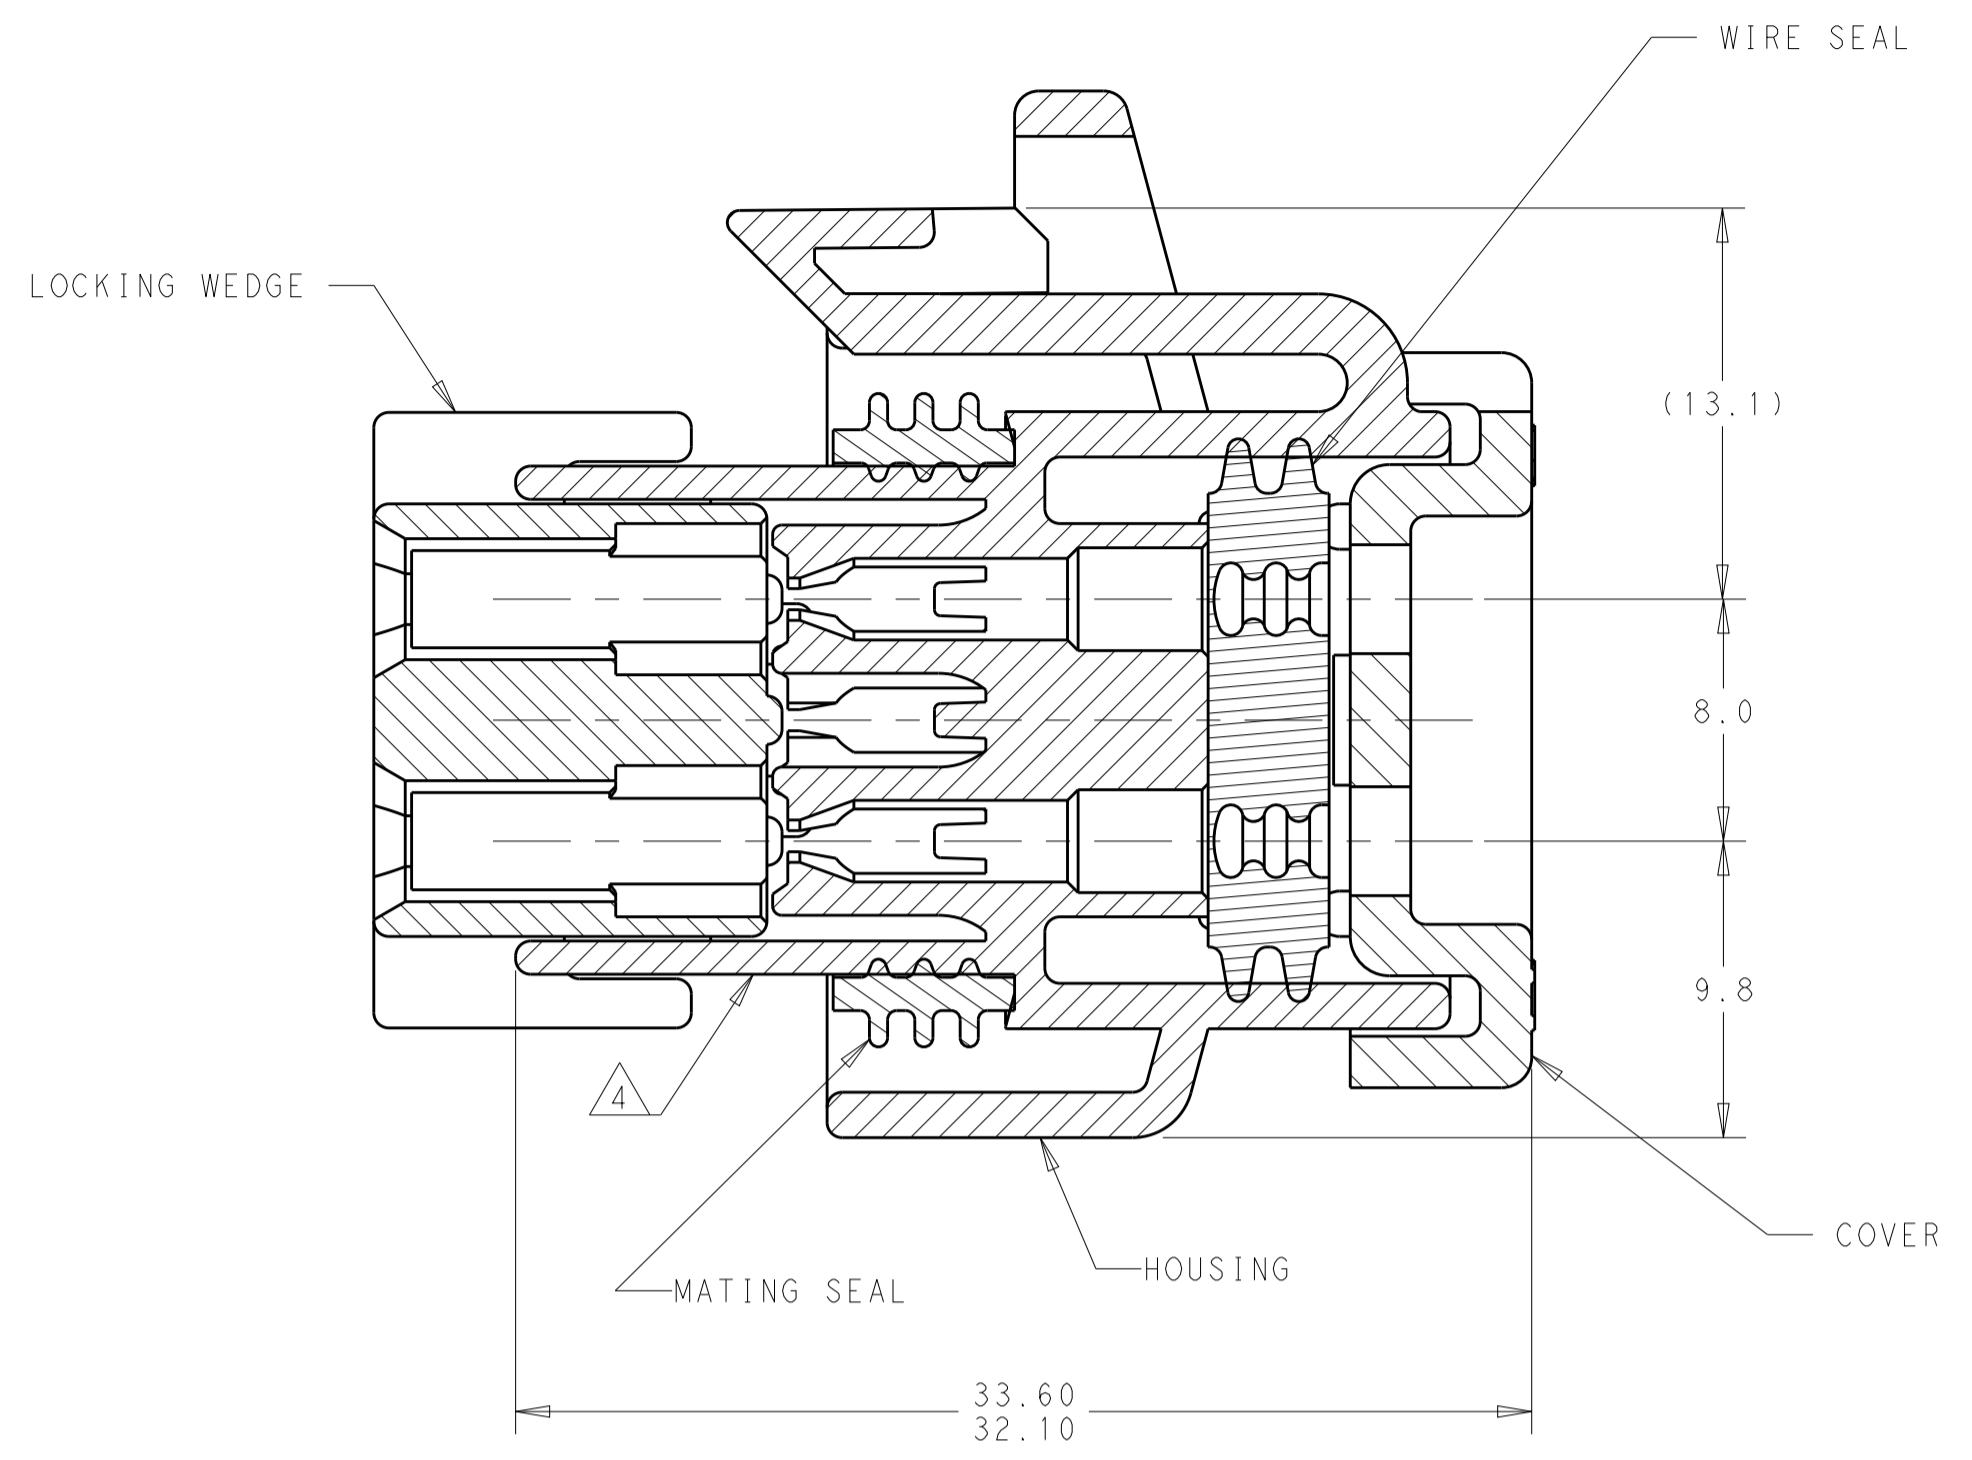

- MATERIAL: HOUSING - UL94V-0 PBT
 LOCKING WEDGE - UL94V-0 PBT, RED
 COVER - UL94V-0 PBT, BLACK
 MATING SEAL - SILICONE
 WIRE SEAL - SILICONE
- HOUSING COLORS ARE MECHANICALLY KEYPED TO MATE WITH IDENTICALLY COLORED HEADER ASSEMBLIES.
- PLUG USES REELED TERMINAL 770520 OR LOOSE PIECE TERMINAL 770854.
- DATE CODE ON THIS SURFACE. USES 5 DIGIT CODE: FIRST 2 DIGITS = YEAR, SECOND 2 DIGITS = WEEK, LAST DIGIT = DAY.
- CIRCUITS 3, 7, 16, 17, 21, 22 BLOCKED
- OPTIONAL VOID CORING ON 35 POSITION PLUG ASSEMBLY 776164.

23-POSITION CONNECTOR SHOWN, SEE TABLE BELOW FOR ALTERNATE DIMENSIONS.

CONNECTOR SIZE	A	B	C
8-POSITION	27.4	40	27.50
14-POSITION	35.4	44	27.60
23-POSITION	47.4	50	27.60
35-POSITION	63.4	66	27.45

MATING HEADER	RIGHT-ANGLE	WIRE SEAL COLOR	MATING SEAL COLOR	HOUSING COLOR	NO. OF POSITIONS	PART NUMBER
776230, 776231	776180, 776163	RED	RED	ORANGE	35-POSITION	776164-6
				BLUE		776164-5
				GREY		776164-4
				NATURAL		776164-2
776200, 776228	770669, 776087	GREEN	RED	BLACK	23-POSITION	776164-1
				BLUE		770680-5
				GREY		770680-4
				BLACK		770680-3
776261, 776262	776266, 776267	GREEN	GREEN	NATURAL	14-POSITION	770680-2
				BLACK		770680-1
				BLUE		776273-5
				GREY		776273-4
776275, 776276	776279, 776280	YELLOW	YELLOW	NATURAL	8-POSITION	776273-2
				BLACK		776273-1
				NATURAL		776286-2
				BLACK		776286-1

SIZE: 114-16016
 WEIGHT: -

RESTRICTED TO: A100779C=2293782

SCALE: 4:1 SHEET 1 OF 2 REV E

REVISIONS				
P.	LTN.	DESCRIPTION	DATE	APVD.
-	-	SEE SHEET 1	-	-

1 & 3	NATURAL	776286-2
2 & 4	BLACK	776286-1
KEY SLOT LOCATION (SEE VIEW ABOVE)	COLOR	PART NUMBER

8-POSITION CONNECTOR
KEY SLOT LOCATIONS
SCALE 4:1

3, 8 & 16	BLUE	770680-5
7 & 15	GREY	770680-4
4 & 14	BLACK	770680-3
5 & 11	NATURAL	770680-2
4 & 14	BLACK	770680-1
KEY SLOT LOCATION (SEE VIEW ABOVE)	COLOR	PART NUMBER