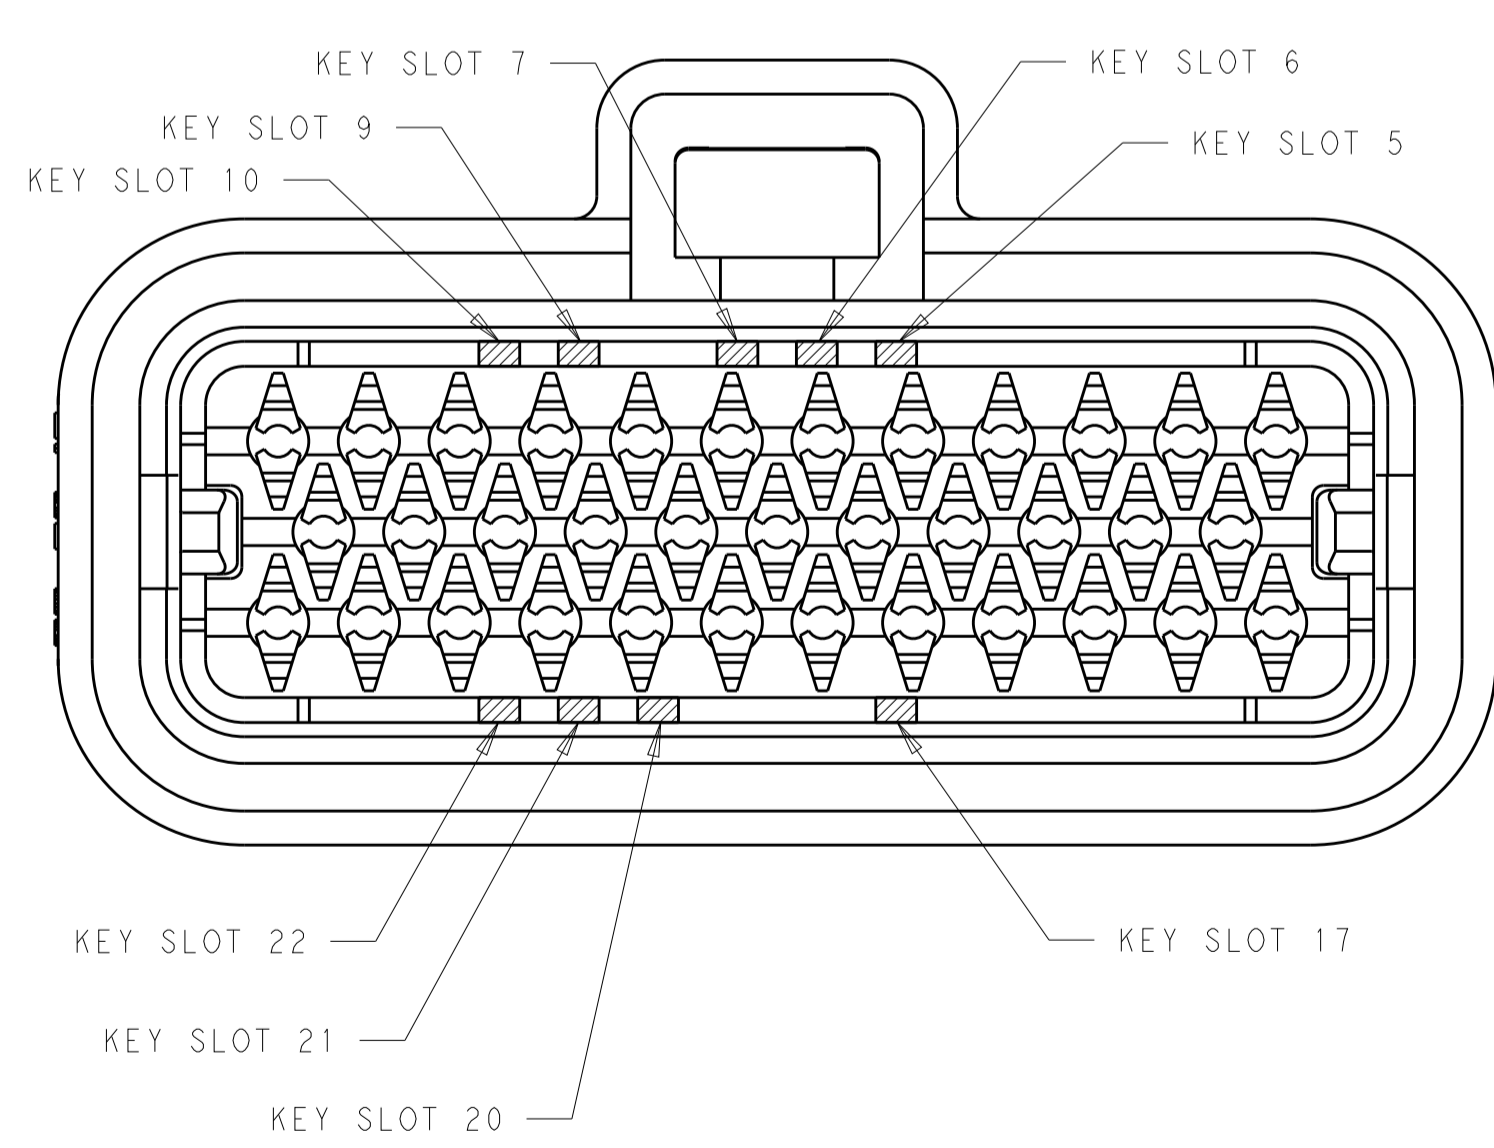

SIZE: 114-16016
 WEIGHT: -

RESTRICTED TO: A100779C=2293782

SCALE: 4:1 SHEET 1 OF 2 REV E

REVISIONS				
P.	LTN.	DESCRIPTION	DATE	APVD.
-	-	SEE SHEET 1	-	-

1 & 3	NATURAL	776286-2
2 & 4	BLACK	776286-1
KEY SLOT LOCATION (SEE VIEW ABOVE)	COLOR	PART NUMBER

8-POSITION CONNECTOR
KEY SLOT LOCATIONS
SCALE 4:1

3, 8 & 16	BLUE	770680-5
7 & 15	GREY	770680-4
4 & 14	BLACK	770680-3
5 & 11	NATURAL	770680-2
4 & 14	BLACK	770680-1
KEY SLOT LOCATION (SEE VIEW ABOVE)	COLOR	PART NUMBER

23-POSITION CONNECTOR
KEY SLOT LOCATIONS
SCALE 4:1

3 & 5	BLUE	776273-5
2 & 8	GREY	776273-4
1 & 6	NATURAL	776273-2
3 & 7	BLACK	776273-1
KEY SLOT LOCATION (SEE VIEW ABOVE)	COLOR	PART NUMBER

14-POSITION CONNECTOR
KEY SLOT LOCATIONS
SCALE 4:1