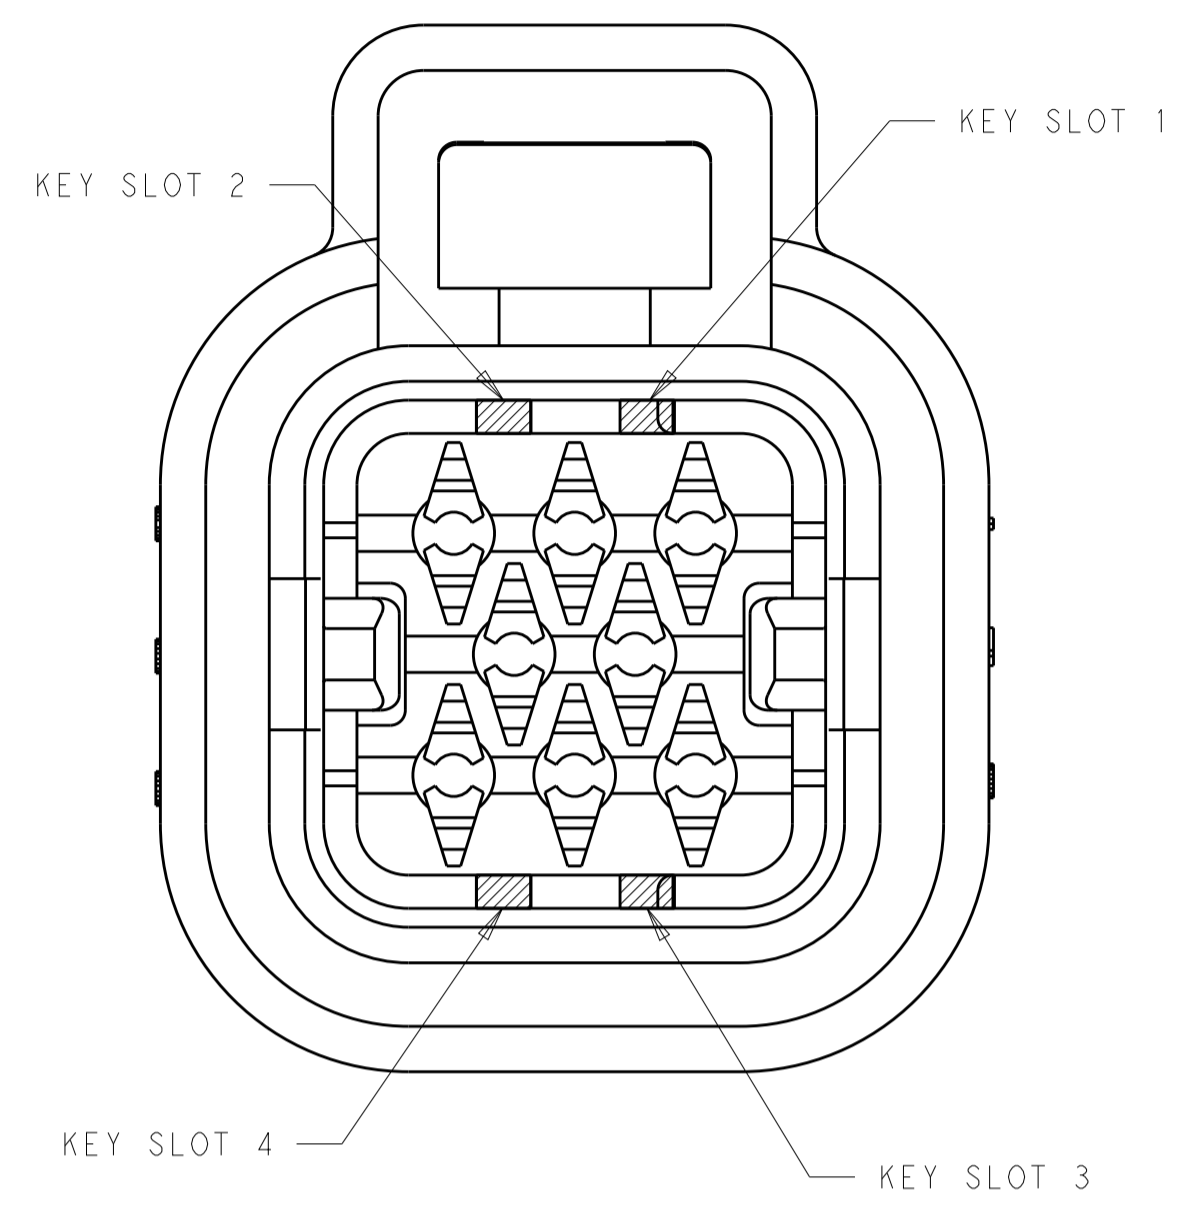

23-POSITION CONNECTOR SHOWN, SEE TABLE BELOW FOR ALTERNATE DIMENSIONS.

CONNECTOR SIZE	A	B	C
8-POSITION	27.4	40	27.50
14-POSITION	35.4	44	27.60
23-POSITION	47.4	50	27.60
35-POSITION	63.4	66	27.45

MATING HEADER	RIGHT-ANGLE	WIRE SEAL COLOR	MATING SEAL COLOR	HOUSING COLOR	NO. OF POSITIONS	PART NUMBER
776230, 776231	776180, 776163	RED	RED	ORANGE	35-POSITION	776164-6
				BLUE		776164-5
				GREY		776164-4
				NATURAL		776164-2
776200, 776228	770669, 776087	GREEN	RED	BLACK	23-POSITION	776164-1
				BLUE		770680-5
				GREY		770680-4
				BLACK		770680-3
776261, 776262	776266, 776267	GREEN	GREEN	NATURAL	14-POSITION	770680-2
				BLACK		770680-1
				BLUE		776273-5
				GREY		776273-4
776275, 776276	776279, 776280	YELLOW	YELLOW	NATURAL	8-POSITION	776273-2
				BLACK		776273-1
				NATURAL		776286-2
				BLACK		776286-1

THIS DRAWING IS A CONTROLLED DOCUMENT.

DMN: A. MARTIN 11JUN2015
 CHK: D. STRAUSSER 29JUN2015
 APVD: G. BROWN 29JUN2015

TE Connectivity

NAME: PLUG ASSEMBLY, AMPSEAL FAMILY DRAWING

PRODUCT SPEC: 108-1329
 APPLICATION SPEC: -

SIZE: 114-16016
 WEIGHT: -

RESTRICTED TO: A100779C=2293782

SCALE: 4:1 SHEET 1 OF 2 REV E

REVISIONS				
P.	LTN.	DESCRIPTION	DATE	APVD.
-	-	SEE SHEET 1	-	-

1 & 3	NATURAL	776286-2
2 & 4	BLACK	776286-1
KEY SLOT LOCATION (SEE VIEW ABOVE)	COLOR	PART NUMBER

8-POSITION CONNECTOR
KEY SLOT LOCATIONS
SCALE 4:1

3, 8 & 16	BLUE	770680-5
7 & 15	GREY	770680-4
4 & 14	BLACK	770680-3
5 & 11	NATURAL	770680-2
4 & 14	BLACK	770680-1
KEY SLOT LOCATION (SEE VIEW ABOVE)	COLOR	PART NUMBER