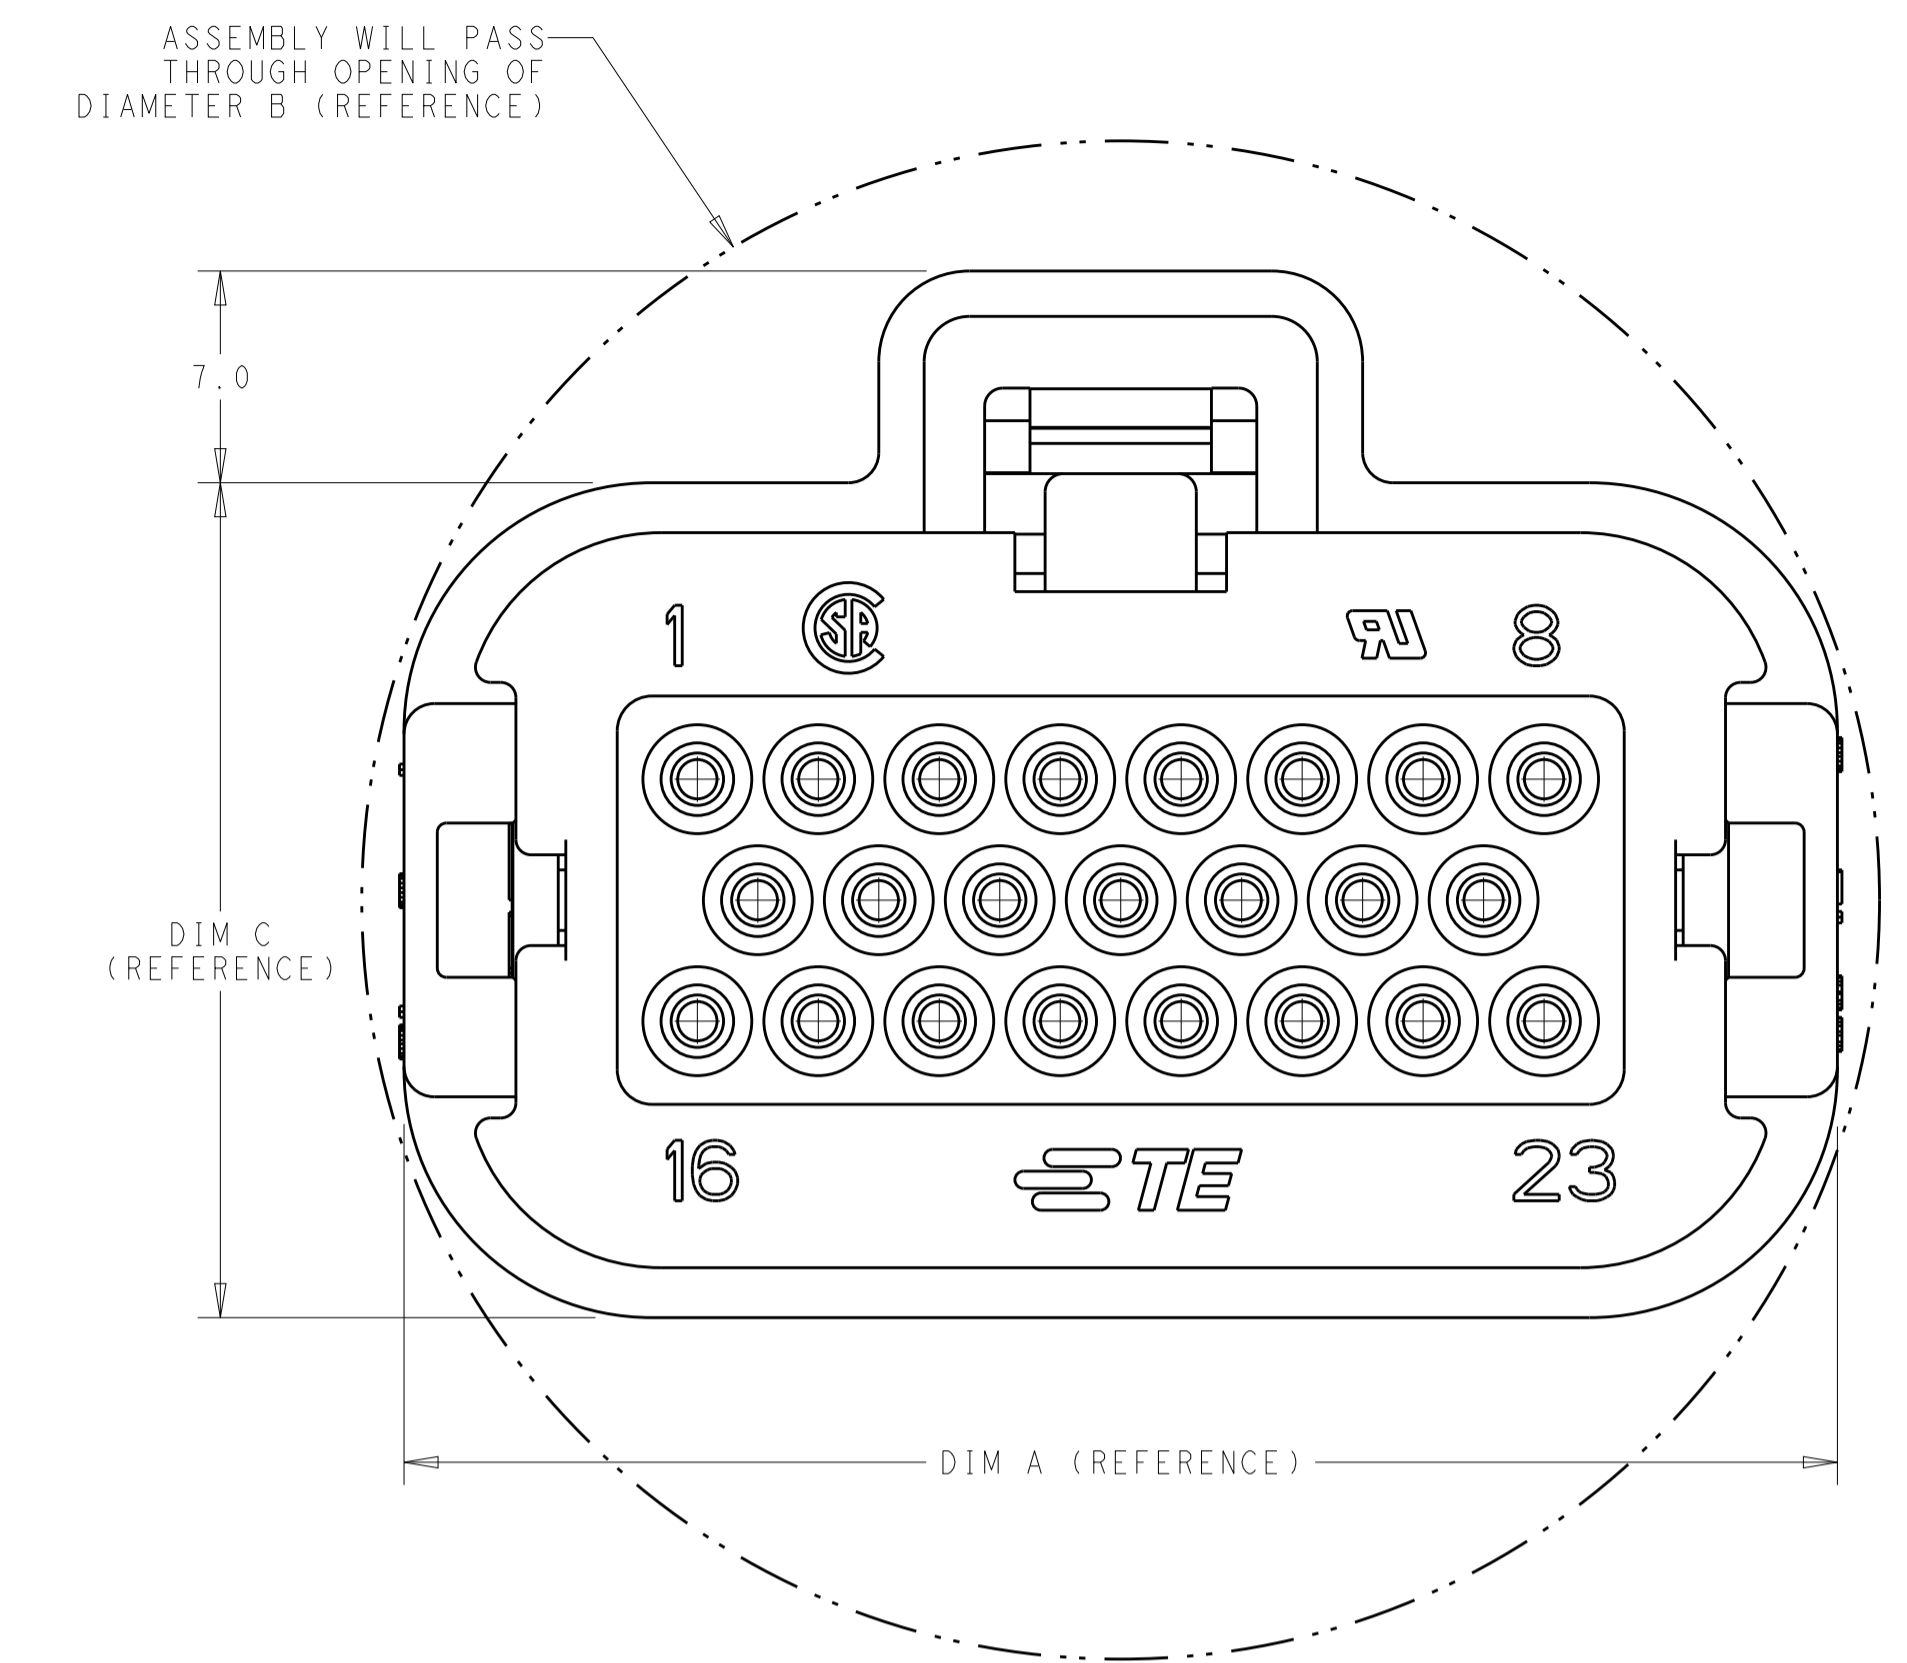

- MATERIAL: HOUSING - UL94V-0 PBT
 LOCKING WEDGE - UL94V-0 PBT, RED
 COVER - UL94V-0 PBT, BLACK
 MATING SEAL - SILICONE
 WIRE SEAL - SILICONE
- HOUSING COLORS ARE MECHANICALLY KEYED TO MATE WITH IDENTICALLY COLORED HEADER ASSEMBLIES.
- PLUG USES REELED TERMINAL 770520 OR LOOSE PIECE TERMINAL 770854.
- DATE CODE ON THIS SURFACE. USES 5 DIGIT CODE: FIRST 2 DIGITS = YEAR, SECOND 2 DIGITS = WEEK, LAST DIGIT = DAY.
- CIRCUITS 3, 7, 16, 17, 21, 22 BLOCKED
- OPTIONAL VOID CORING ON 35 POSITION PLUG ASSEMBLY 776164.

WEIGHT: -

CUSTOMER DRAWING

SCALE: 4:1

SHEET 1 OF 2

REV E

REVISIONS				
P.	LTN.	DESCRIPTION	DATE	APVD.
-	-	SEE SHEET 1	-	-

KEY SLOT LOCATION (SEE VIEW ABOVE)	COLOR	PART NUMBER
1 & 3	NATURAL	776286-2
2 & 4	BLACK	776286-1

8-POSITION CONNECTOR
 KEY SLOT LOCATIONS
 SCALE 4:1

KEY SLOT LOCATION (SEE VIEW ABOVE)	COLOR	PART NUMBER
3, 8 & 16	BLUE	770680-5
7 & 15	GREY	770680-4
4 & 14	BLACK	770680-3
5 & 11	NATURAL	770680-2
4 & 14	BLACK	770680-1

KEY SLOT LOCATION (SEE VIEW ABOVE)	COLOR	PART NUMBER
7 & 22	ORANGE	776164-6
5, 10, 22	BLUE	776164-5
9 & 21	GREY	776164-4
7 & 17	NATURAL	776164-2
6 & 20	BLACK	776164-1

35-POSITION CONNECTOR
 KEY SLOT LOCATIONS
 SCALE 3:1