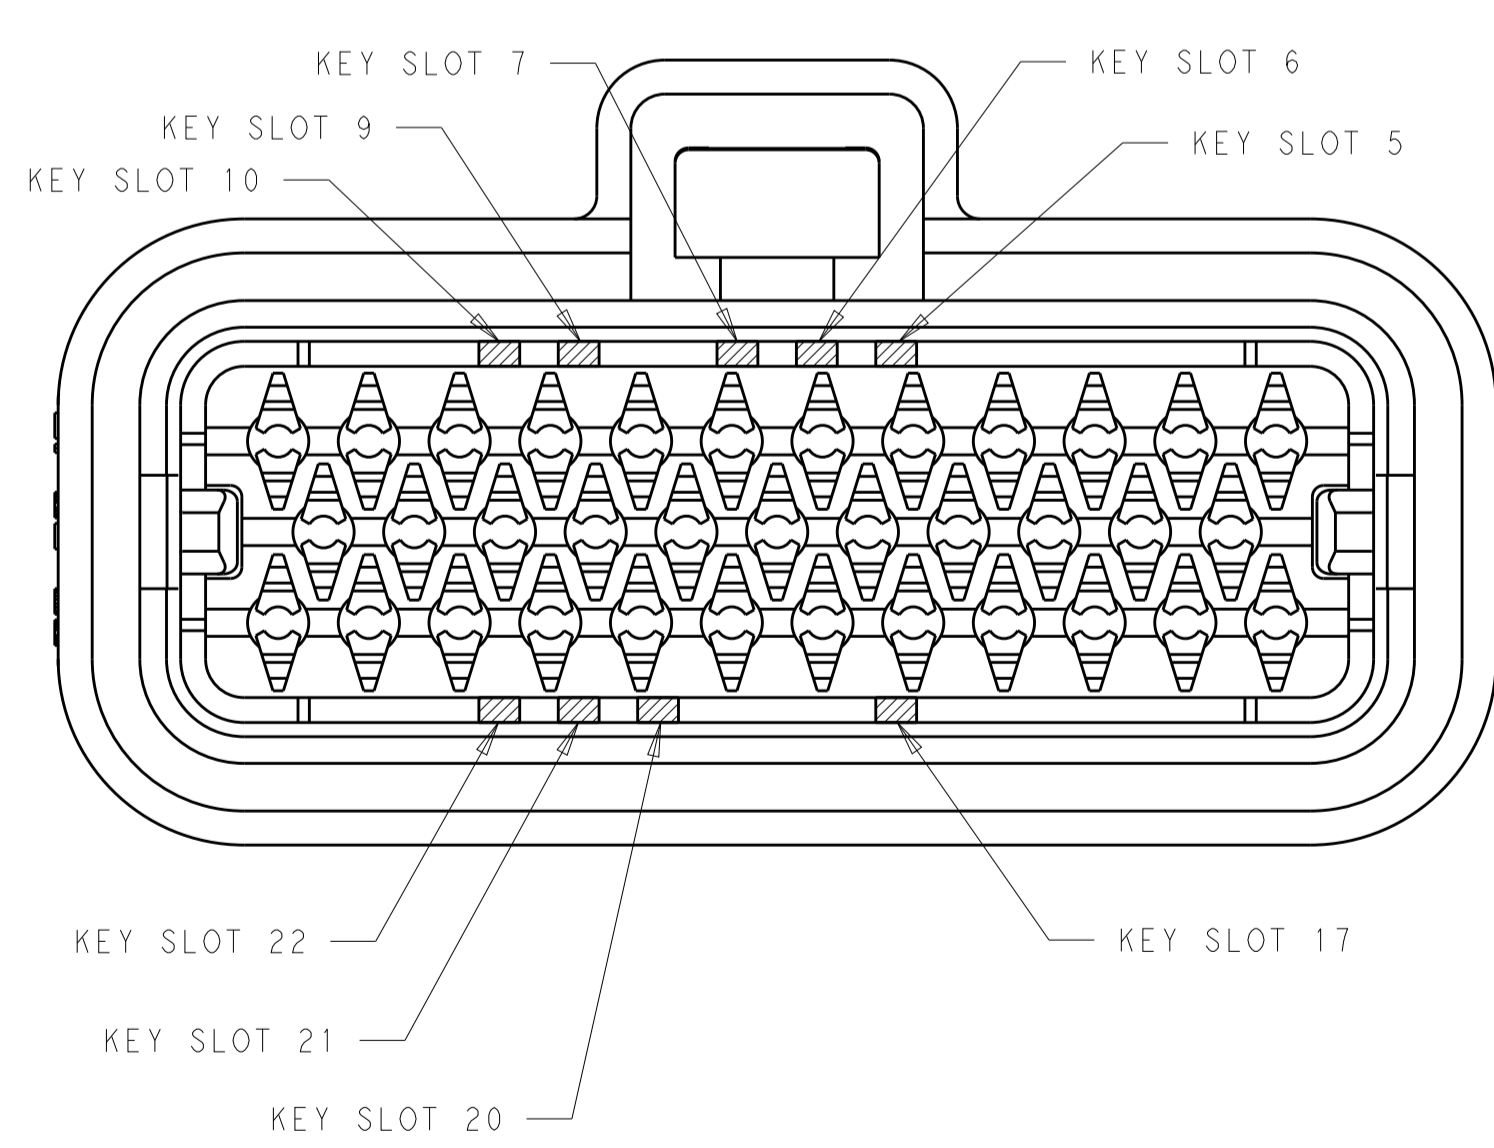

WEIGHT: -

CUSTOMER DRAWING

SCALE: 4:1

SHEET 1 OF 2

REV E

REVISIONS				
P.	LTN.	DESCRIPTION	DATE	APVD.
-	-	SEE SHEET 1	-	-

KEY SLOT LOCATION (SEE VIEW ABOVE)	COLOR	PART NUMBER
1 & 3	NATURAL	776286-2
2 & 4	BLACK	776286-1

8-POSITION CONNECTOR
 KEY SLOT LOCATIONS
 SCALE 4:1

KEY SLOT LOCATION (SEE VIEW ABOVE)	COLOR	PART NUMBER
3, 8 & 16	BLUE	770680-5
7 & 15	GREY	770680-4
4 & 14	BLACK	770680-3
5 & 11	NATURAL	770680-2
4 & 14	BLACK	770680-1

23-POSITION CONNECTOR
 KEY SLOT LOCATIONS
 SCALE 4:1

KEY SLOT LOCATION (SEE VIEW ABOVE)	COLOR	PART NUMBER
3 & 5	BLUE	776273-5
2 & 8	GREY	776273-4
1 & 6	NATURAL	776273-2
3 & 7	BLACK	776273-1

14-POSITION CONNECTOR
 KEY SLOT LOCATIONS
 SCALE 4:1