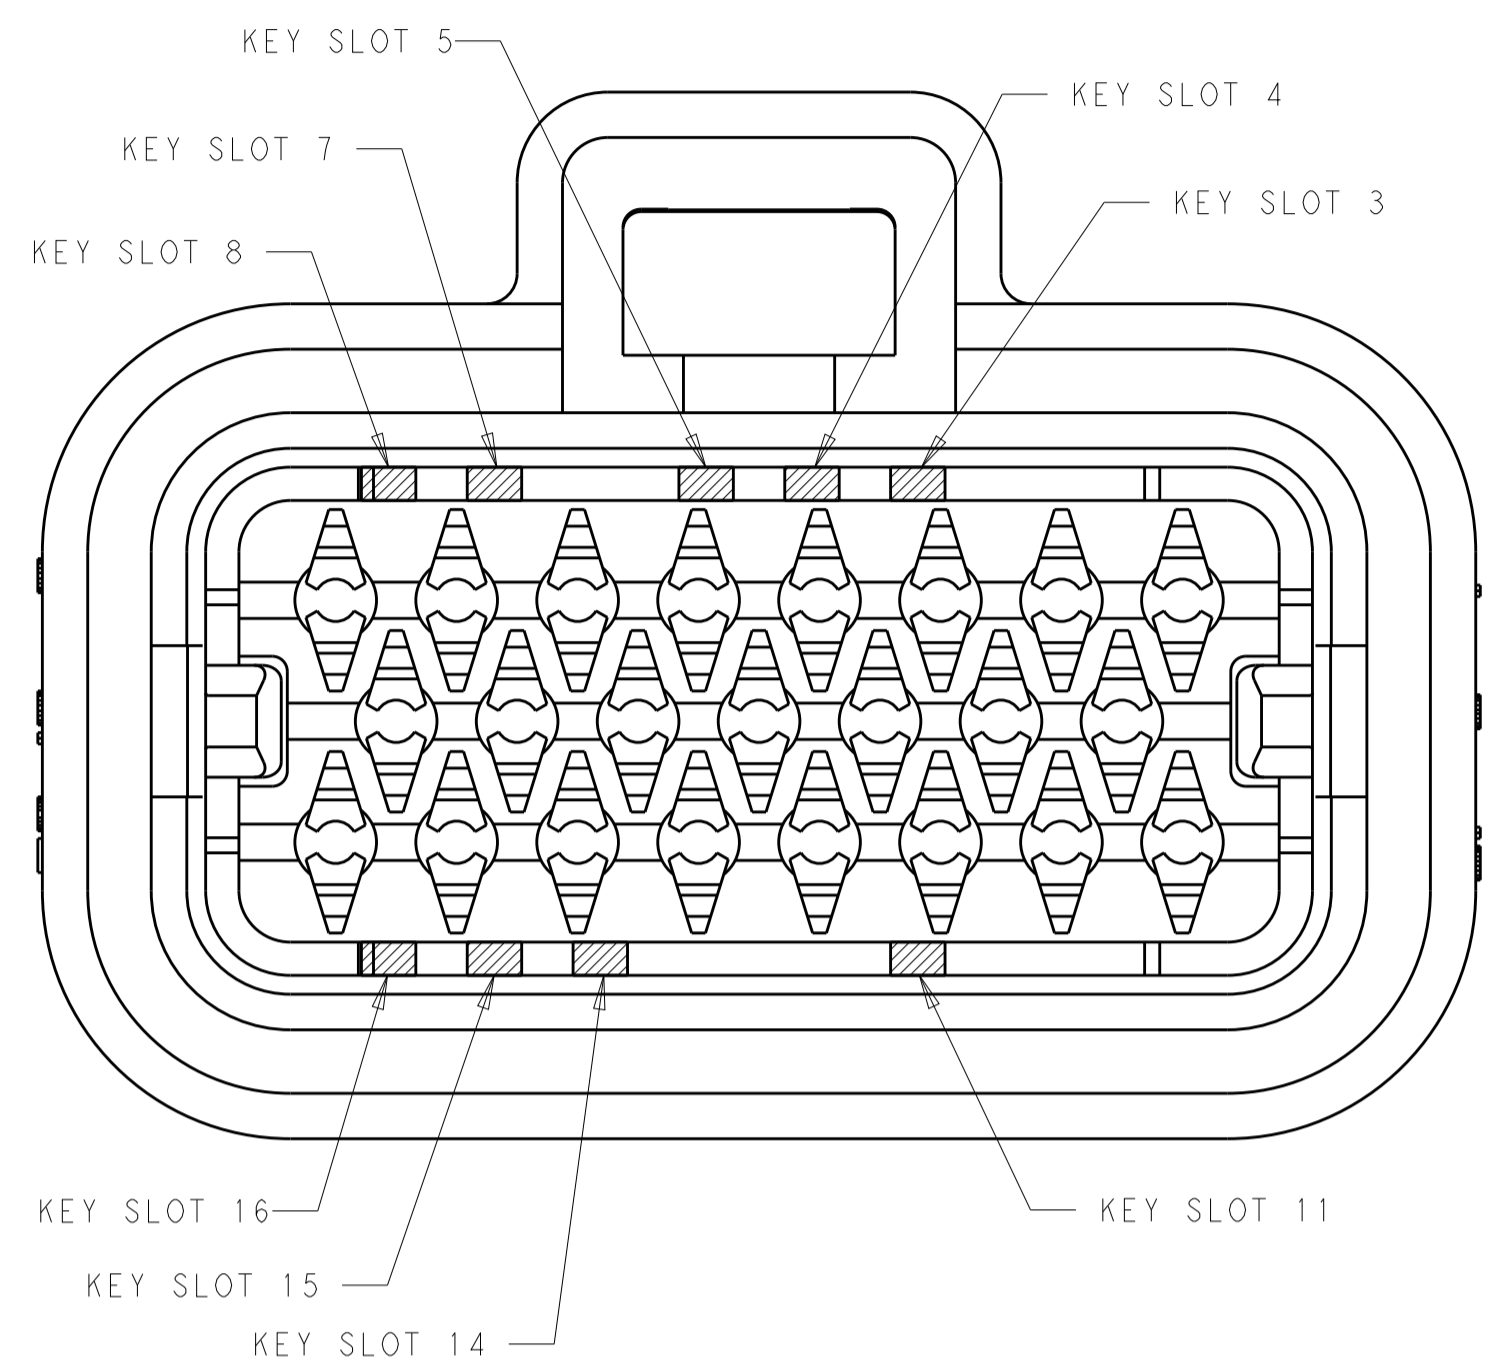

WEIGHT: -

CUSTOMER DRAWING

SCALE: 4:1

SHEET 1 OF 2

REV E

REVISIONS				
P.	LTN.	DESCRIPTION	DATE	APVD.
-	-	SEE SHEET 1	-	-

KEY SLOT LOCATION (SEE VIEW ABOVE)	COLOR	PART NUMBER
1 & 3	NATURAL	776286-2
2 & 4	BLACK	776286-1

8-POSITION CONNECTOR
 KEY SLOT LOCATIONS
 SCALE 4:1

KEY SLOT LOCATION (SEE VIEW ABOVE)	COLOR	PART NUMBER
3, 8 & 16	BLUE	770680-5
7 & 15	GREY	770680-4
4 & 14	BLACK	770680-3
5 & 11	NATURAL	770680-2
4 & 14	BLACK	770680-1

23-POSITION CONNECTOR
 KEY SLOT LOCATIONS
 SCALE 4:1

KEY SLOT LOCATION (SEE VIEW ABOVE)	COLOR	PART NUMBER
3 & 5	BLUE	776273-5
2 & 8	GREY	776273-4
1 & 6	NATURAL	776273-2
3 & 7	BLACK	776273-1

14-POSITION CONNECTOR
 KEY SLOT LOCATIONS
 SCALE 4:1

KEY SLOT LOCATION (SEE VIEW ABOVE)	COLOR	PART NUMBER
7 & 22	ORANGE	776164-6
5, 10, 22	BLUE	776164-5
9 & 21	GREY	776164-4
7 & 17	NATURAL	776164-2
6 & 20	BLACK	776164-1

35-POSITION CONNECTOR
 KEY SLOT LOCATIONS
 SCALE 3:1