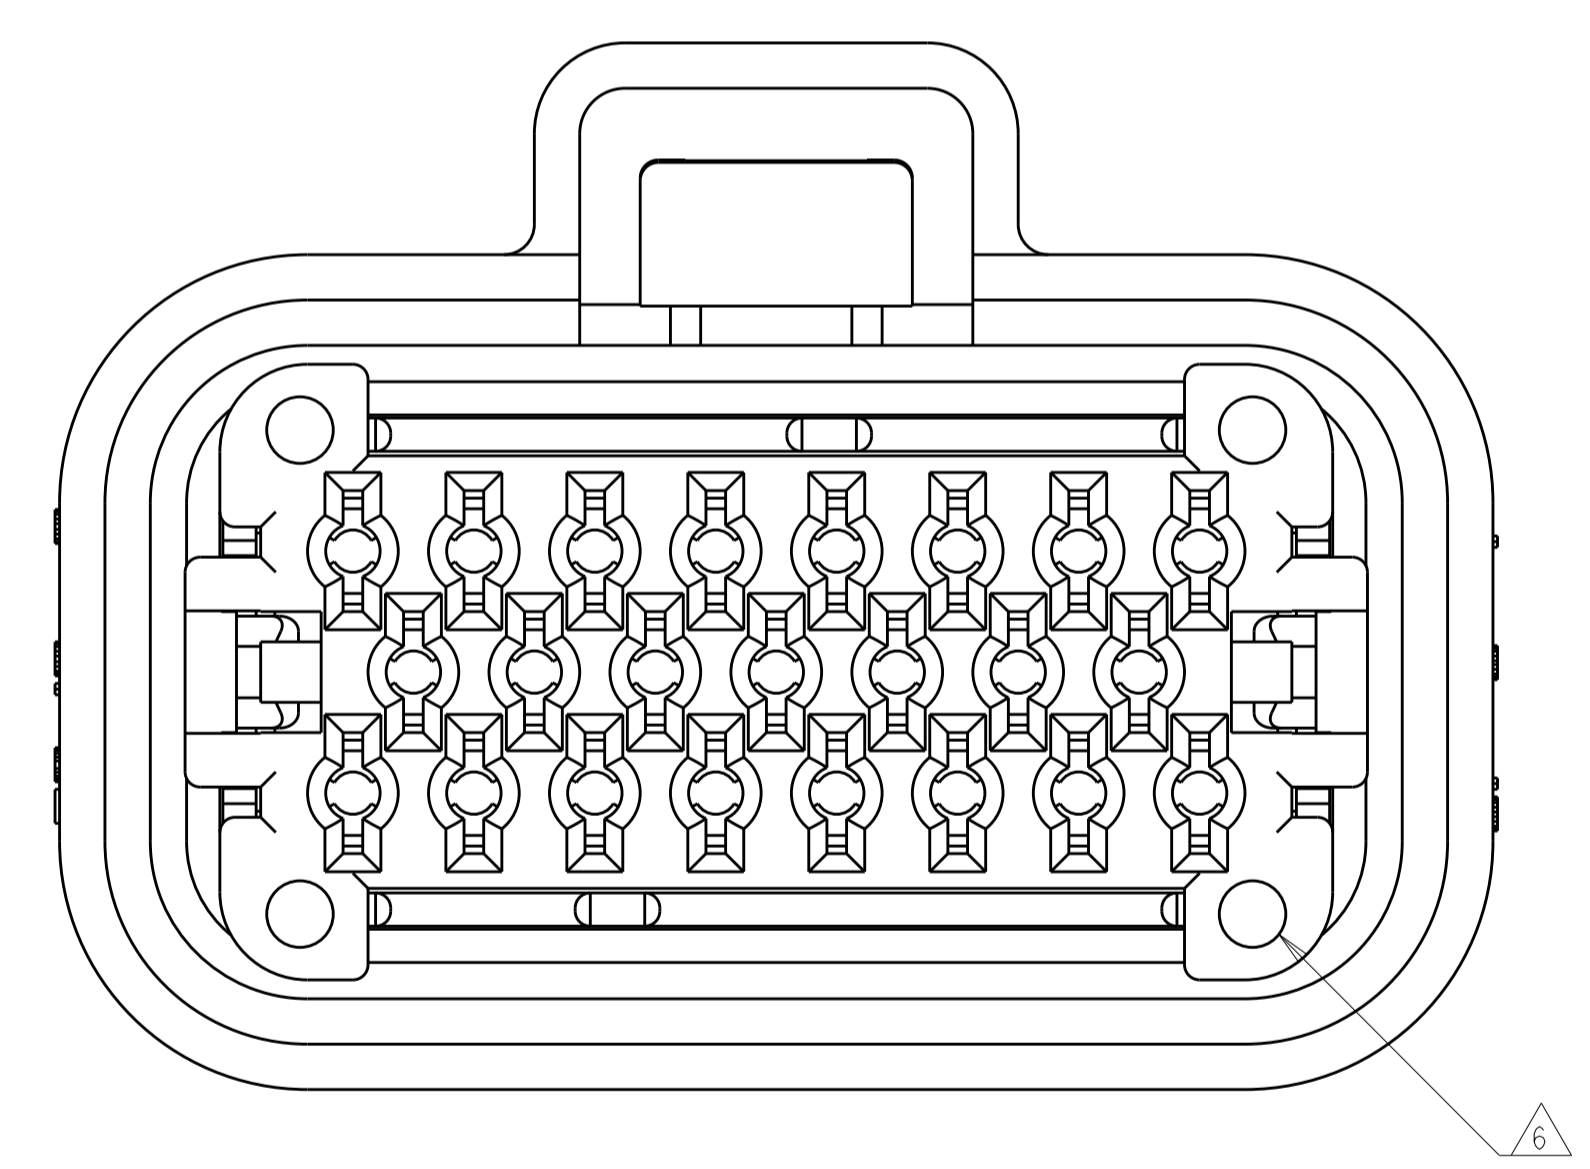

- MATERIAL: HOUSING - UL94V-0 PBT
 LOCKING WEDGE - UL94V-0 PBT, RED
 COVER - UL94V-0 PBT, BLACK
 MATING SEAL - SILICONE
 WIRE SEAL - SILICONE
- HOUSING COLORS ARE MECHANICALLY KEYED TO MATE WITH IDENTICALLY COLORED HEADER ASSEMBLIES.
- PLUG USES REELED TERMINAL 770520 OR LOOSE PIECE TERMINAL 770854.
- DATE CODE ON THIS SURFACE. USES 5 DIGIT CODE: FIRST 2 DIGITS = YEAR, SECOND 2 DIGITS = WEEK, LAST DIGIT = DAY.
- CIRCUITS 3, 7, 16, 17, 21, 22 BLOCKED
- OPTIONAL VOID CORING ON 35 POSITION PLUG ASSEMBLY 776164.

23-POSITION CONNECTOR SHOWN, SEE TABLE BELOW FOR ALTERNATE DIMENSIONS.

CONNECTOR SIZE	A	B	C
8-POSITION	27.4	40	27.50
14-POSITION	35.4	44	27.60
23-POSITION	47.4	50	27.60
35-POSITION	63.4	66	27.45

BOTTOM VIEW WITH LOCKING WEDGE

WEIGHT: -

CUSTOMER DRAWING

SCALE: 4:1

SHEET 1 OF 2

REV E

REVISIONS				
P.	LTN.	DESCRIPTION	DATE	APVD.
-	-	SEE SHEET 1	-	-

KEY SLOT LOCATION (SEE VIEW ABOVE)	COLOR	PART NUMBER
1 & 3	NATURAL	776286-2
2 & 4	BLACK	776286-1

8-POSITION CONNECTOR
 KEY SLOT LOCATIONS
 SCALE 4:1

KEY SLOT LOCATION (SEE VIEW ABOVE)	COLOR	PART NUMBER
3, 8 & 16	BLUE	770680-5
7 & 15	GREY	770680-4
4 & 14	BLACK	770680-3
5 & 11	NATURAL	770680-2
4 & 14	BLACK	770680-1