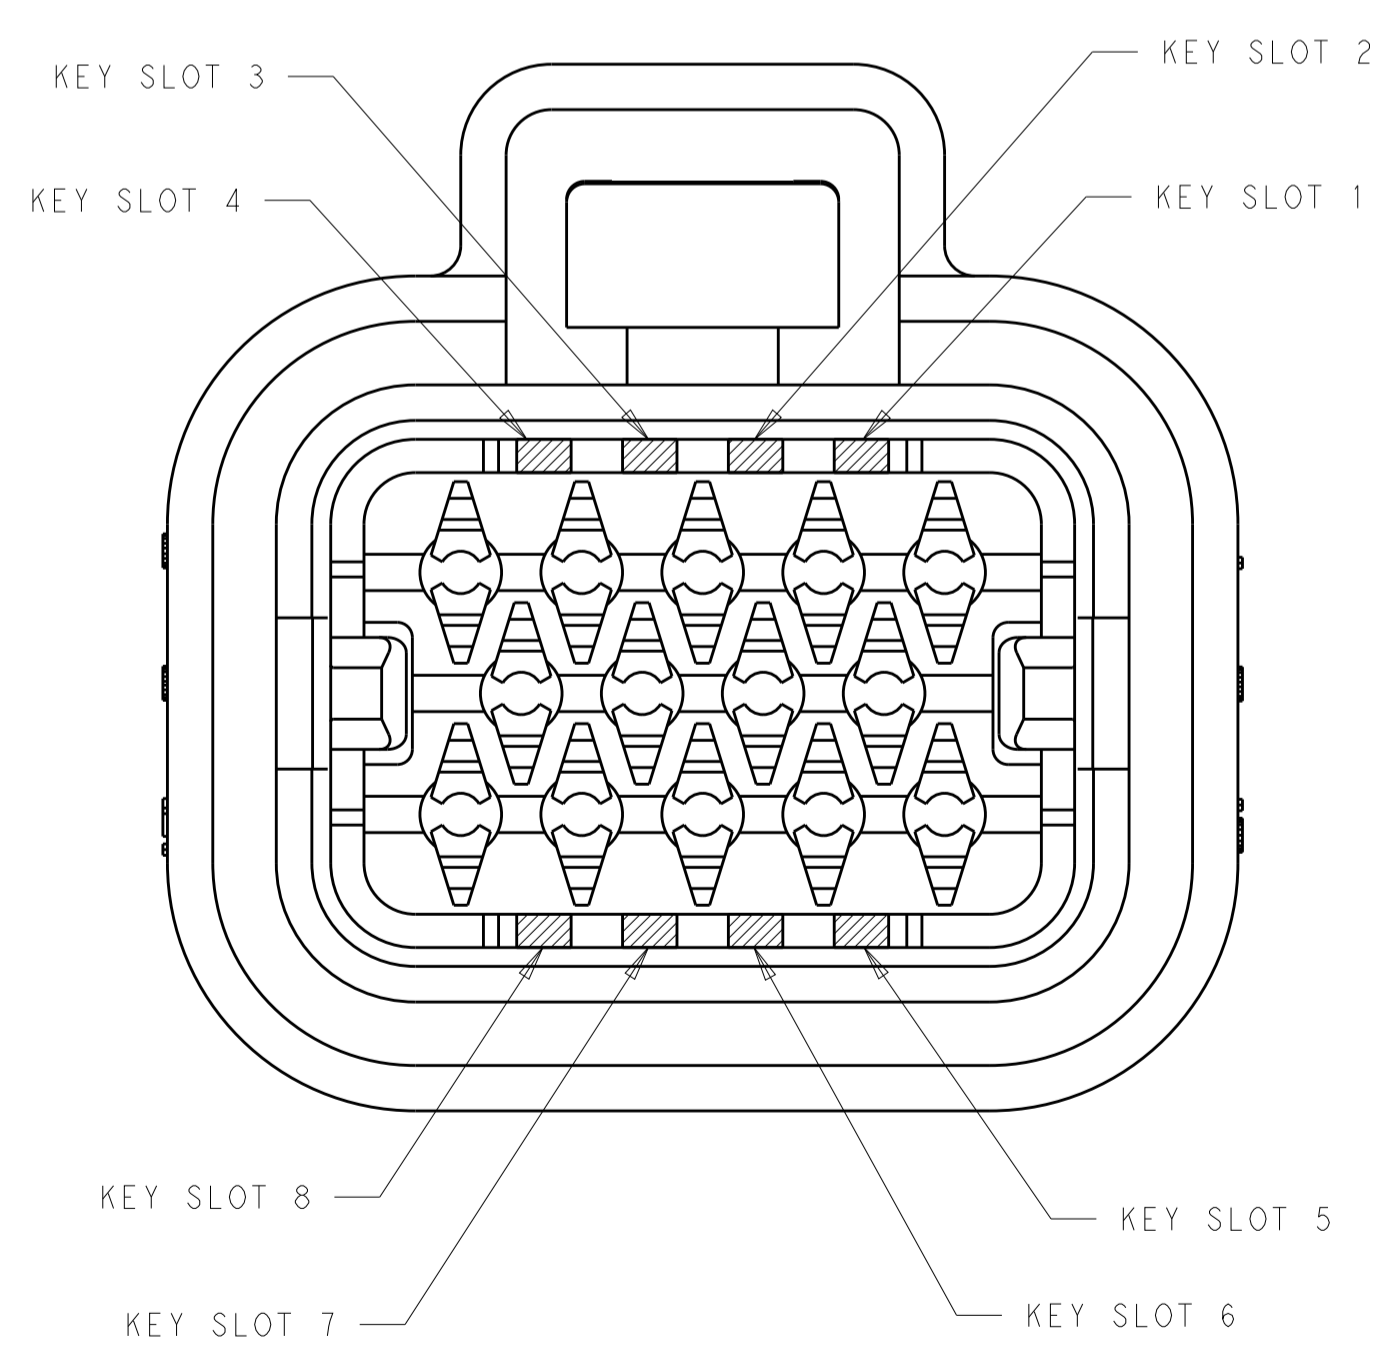

WEIGHT: -

CUSTOMER DRAWING

SCALE: 4:1

SHEET 1 OF 2

REV E

REVISIONS				
P.	LTN.	DESCRIPTION	DATE	APVD.
-	-	SEE SHEET 1	-	-

KEY SLOT LOCATION (SEE VIEW ABOVE)	COLOR	PART NUMBER
1 & 3	NATURAL	776286-2
2 & 4	BLACK	776286-1

8-POSITION CONNECTOR
 KEY SLOT LOCATIONS
 SCALE 4:1

KEY SLOT LOCATION (SEE VIEW ABOVE)	COLOR	PART NUMBER
3, 8 & 16	BLUE	770680-5
7 & 15	GREY	770680-4
4 & 14	BLACK	770680-3
5 & 11	NATURAL	770680-2
4 & 14	BLACK	770680-1

23-POSITION CONNECTOR
 KEY SLOT LOCATIONS
 SCALE 4:1

KEY SLOT LOCATION (SEE VIEW ABOVE)	COLOR	PART NUMBER
3 & 5	BLUE	776273-5
2 & 8	GREY	776273-4
1 & 6	NATURAL	776273-2
3 & 7	BLACK	776273-1

14-POSITION CONNECTOR
 KEY SLOT LOCATIONS
 SCALE 4:1

KEY SLOT LOCATION (SEE VIEW ABOVE)	COLOR	PART NUMBER
7 & 22	ORANGE	776164-6
5, 10, 22	BLUE	776164-5
9 & 21	GREY	776164-4
7 & 17	NATURAL	776164-2
6 & 20	BLACK	776164-1

35-POSITION CONNECTOR
 KEY SLOT LOCATIONS
 SCALE 3:1