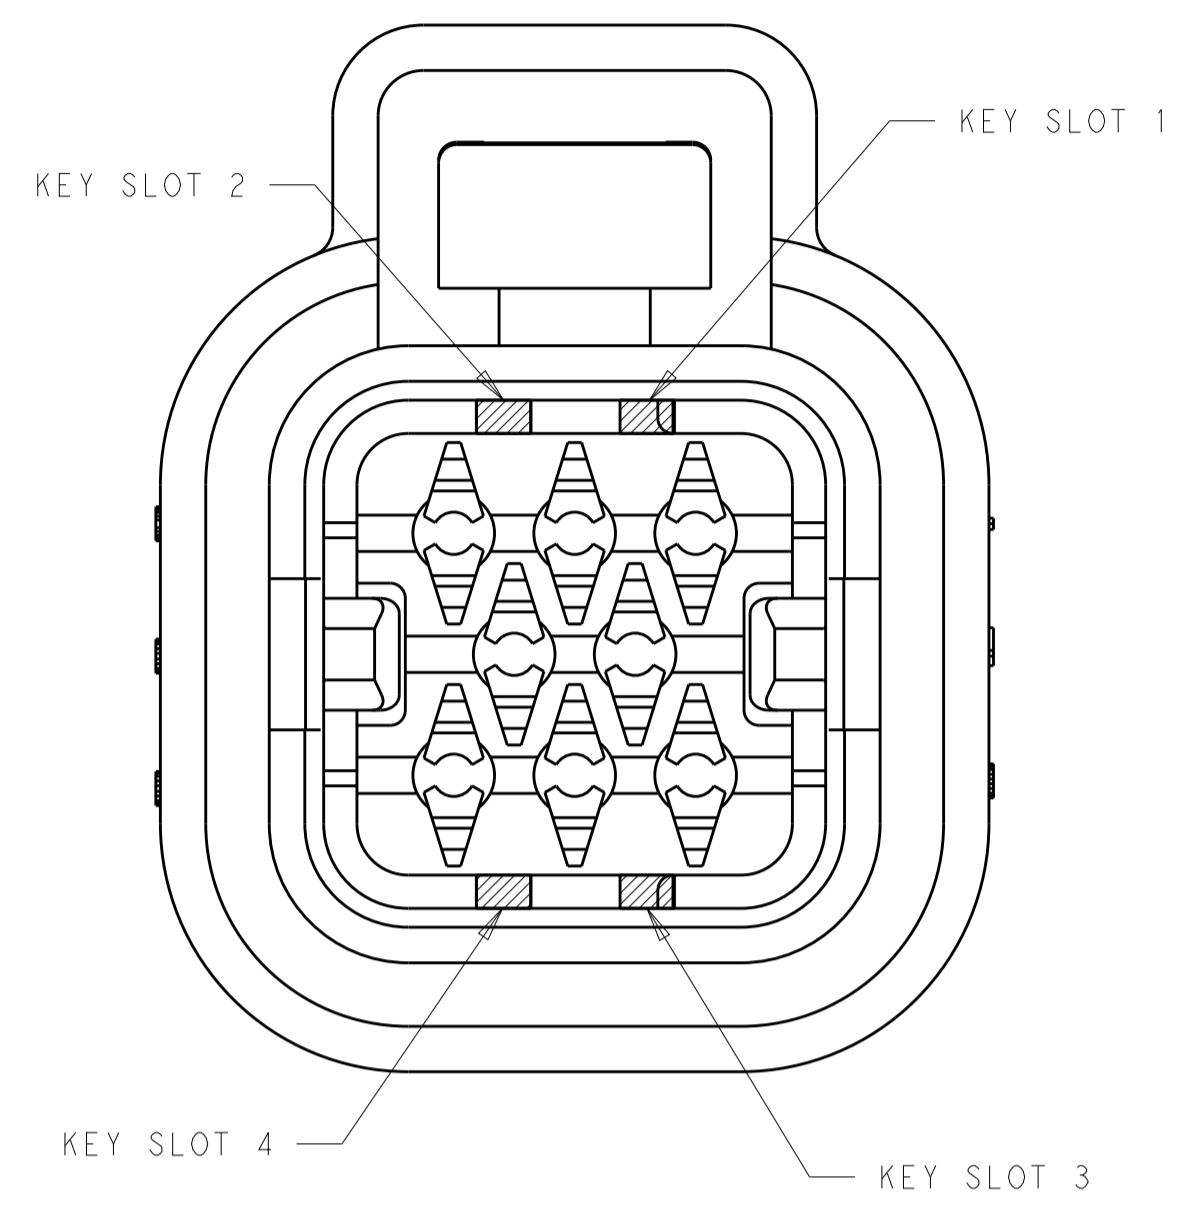

WEIGHT: -

CUSTOMER DRAWING

SCALE: 4:1

SHEET 1 OF 2

REV E

REVISIONS				
P.	LTN.	DESCRIPTION	DATE	APVD.
-	-	SEE SHEET 1	-	-

KEY SLOT LOCATION (SEE VIEW ABOVE)	COLOR	PART NUMBER
1 & 3	NATURAL	776286-2
2 & 4	BLACK	776286-1

8-POSITION CONNECTOR
 KEY SLOT LOCATIONS
 SCALE 4:1

KEY SLOT LOCATION (SEE VIEW ABOVE)	COLOR	PART NUMBER
3, 8 & 16	BLUE	770680-5
7 & 15	GREY	770680-4
4 & 14	BLACK	770680-3
5 & 11	NATURAL	770680-2
4 & 14	BLACK	770680-1

23-POSITION CONNECTOR
 KEY SLOT LOCATIONS
 SCALE 4:1

KEY SLOT LOCATION (SEE VIEW ABOVE)	COLOR	PART NUMBER
3 & 5	BLUE	776273-5
2 & 8	GREY	776273-4
1 & 6	NATURAL	776273-2
3 & 7	BLACK	776273-1

14-POSITION CONNECTOR
 KEY SLOT LOCATIONS
 SCALE 4:1

KEY SLOT LOCATION (SEE VIEW ABOVE)	COLOR	PART NUMBER
7 & 22	ORANGE	776164-6
5, 10, 22	BLUE	776164-5
9 & 21	GREY	776164-4
7 & 17	NATURAL	776164-2
6 & 20	BLACK	776164-1

35-POSITION CONNECTOR
 KEY SLOT LOCATIONS
 SCALE 3:1