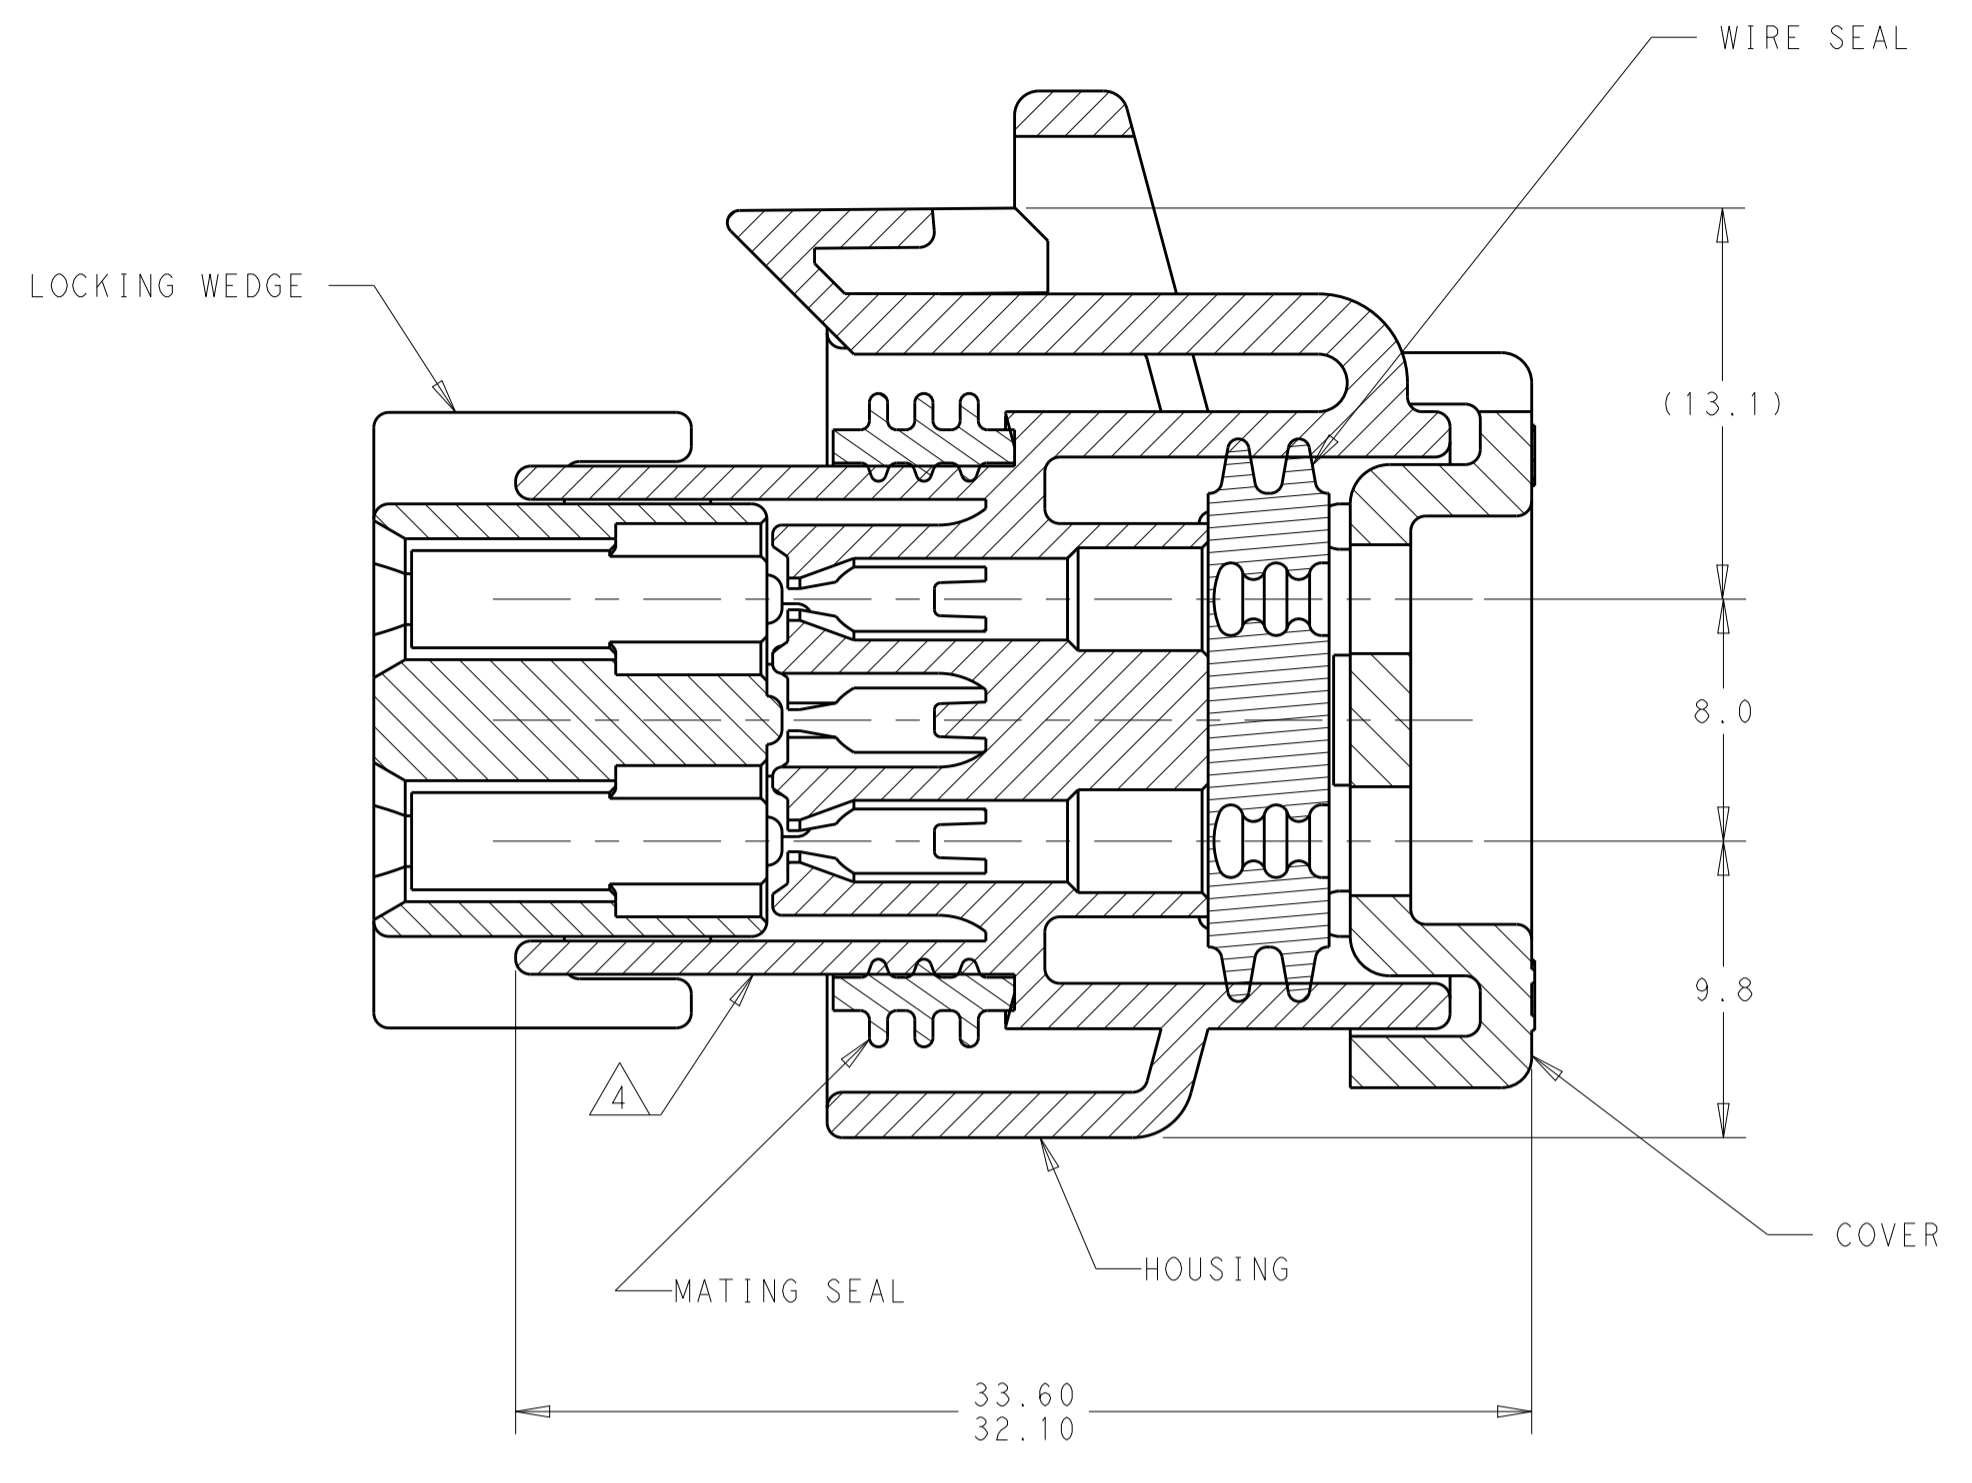

- MATERIAL: HOUSING - UL94V-0 PBT
 LOCKING WEDGE - UL94V-0 PBT, RED
 COVER - UL94V-0 PBT, BLACK
 MATING SEAL - SILICONE
 WIRE SEAL - SILICONE
- HOUSING COLORS ARE MECHANICALLY KEYED TO MATE WITH IDENTICALLY COLORED HEADER ASSEMBLIES.
- PLUG USES REELED TERMINAL 770520 OR LOOSE PIECE TERMINAL 770854.
- DATE CODE ON THIS SURFACE. USES 5 DIGIT CODE: FIRST 2 DIGITS = YEAR, SECOND 2 DIGITS = WEEK, LAST DIGIT = DAY.
- CIRCUITS 3, 7, 16, 17, 21, 22 BLOCKED
- OPTIONAL VOID CORING ON 35 POSITION PLUG ASSEMBLY 776164.

23-POSITION CONNECTOR SHOWN, SEE TABLE BELOW FOR ALTERNATE DIMENSIONS.

CONNECTOR SIZE	A	B	C
8-POSITION	27.4	40	27.50
14-POSITION	35.4	44	27.60
23-POSITION	47.4	50	27.60
35-POSITION	63.4	66	27.45

BOTTOM VIEW WITH LOCKING WEDGE

WEIGHT: -

CUSTOMER DRAWING

SCALE: 4:1

SHEET 1 OF 2

REV E

REVISIONS				
P.	LTN.	DESCRIPTION	DATE	APVD.
-	-	SEE SHEET 1	-	-

KEY SLOT LOCATION (SEE VIEW ABOVE)	COLOR	PART NUMBER
1 & 3	NATURAL	776286-2
2 & 4	BLACK	776286-1

8-POSITION CONNECTOR
 KEY SLOT LOCATIONS
 SCALE 4:1

KEY SLOT LOCATION (SEE VIEW ABOVE)	COLOR	PART NUMBER
3, 8 & 16	BLUE	770680-5
7 & 15	GREY	770680-4
4 & 14	BLACK	770680-3
5 & 11	NATURAL	770680-2
4 & 14	BLACK	770680-1