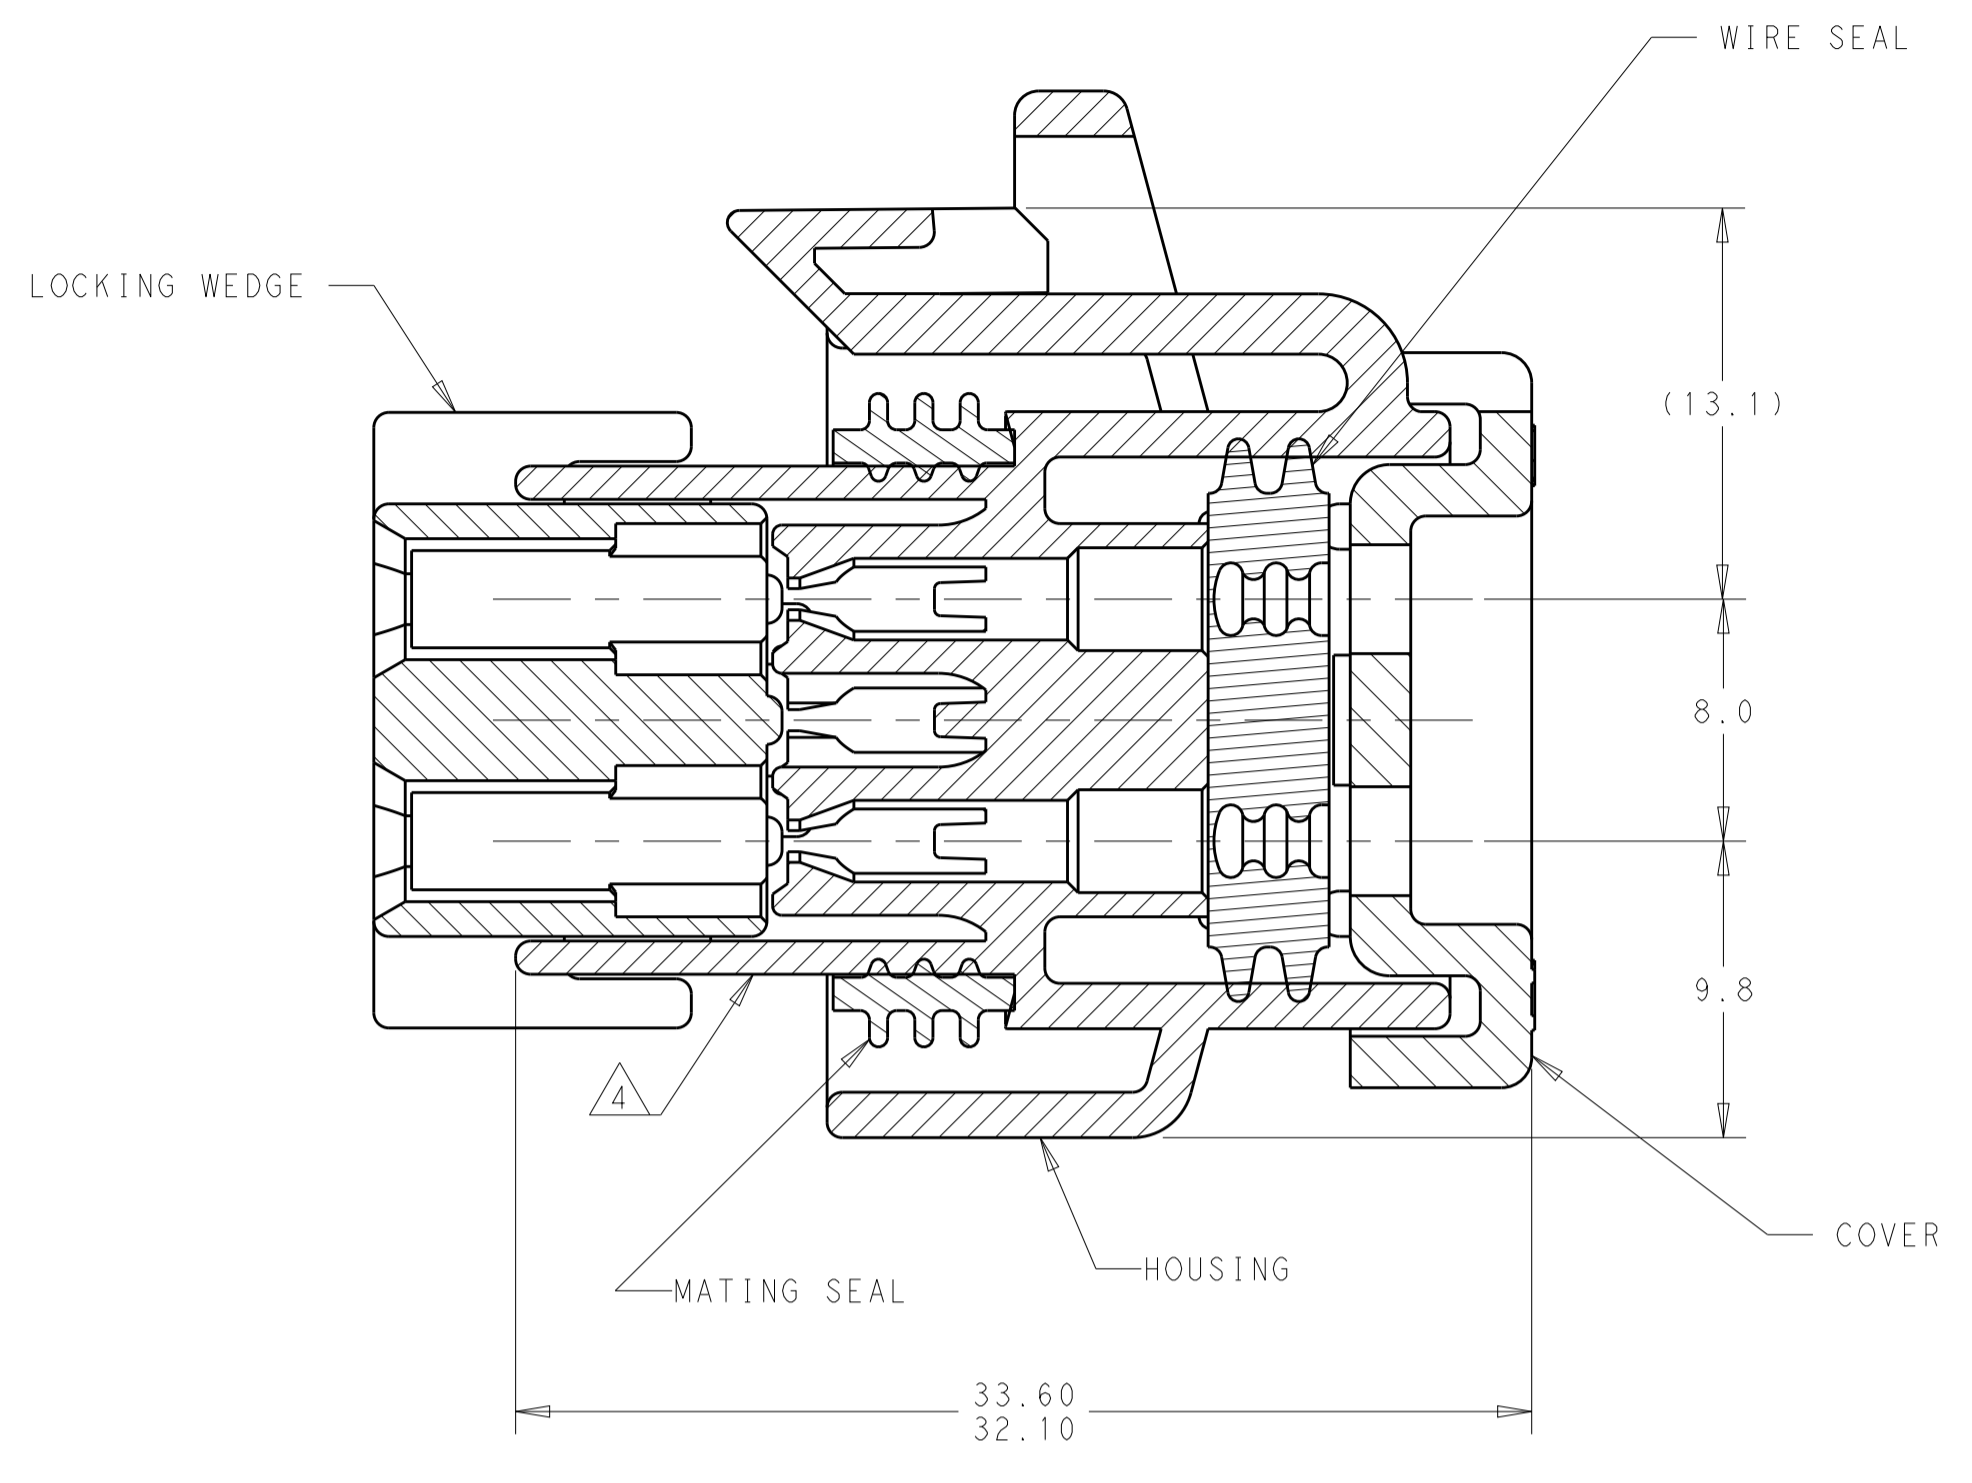

- MATERIAL: HOUSING - UL94V-0 PBT
 LOCKING WEDGE - UL94V-0 PBT, RED
 COVER - UL94V-0 PBT, BLACK
 MATING SEAL - SILICONE
 WIRE SEAL - SILICONE
- HOUSING COLORS ARE MECHANICALLY KEYPED TO MATE WITH IDENTICALLY COLORED HEADER ASSEMBLIES.
- PLUG USES REELED TERMINAL 770520 OR LOOSE PIECE TERMINAL 770854.
- DATE CODE ON THIS SURFACE. USES 5 DIGIT CODE: FIRST 2 DIGITS = YEAR, SECOND 2 DIGITS = WEEK, LAST DIGIT = DAY.
- CIRCUITS 3, 7, 16, 17, 21, 22 BLOCKED
- OPTIONAL VOID CORING ON 35 POSITION PLUG ASSEMBLY 776164.

23-POSITION CONNECTOR SHOWN, SEE TABLE BELOW FOR ALTERNATE DIMENSIONS.

CONNECTOR SIZE	A	B	C
8-POSITION	27.4	40	27.50
14-POSITION	35.4	44	27.60
23-POSITION	47.4	50	27.60
35-POSITION	63.4	66	27.45

BOTTOM VIEW WITH LOCKING WEDGE

8-POSITION CONNECTOR
 KEY SLOT LOCATIONS
 SCALE 4:1

KEY SLOT LOCATION (SEE VIEW ABOVE)	COLOR	PART NUMBER
3, 8 & 16	BLUE	770680-5
7 & 15	GREY	770680-4
4 & 14	BLACK	770680-3
5 & 11	NATURAL	770680-2
4 & 14	BLACK	770680-1