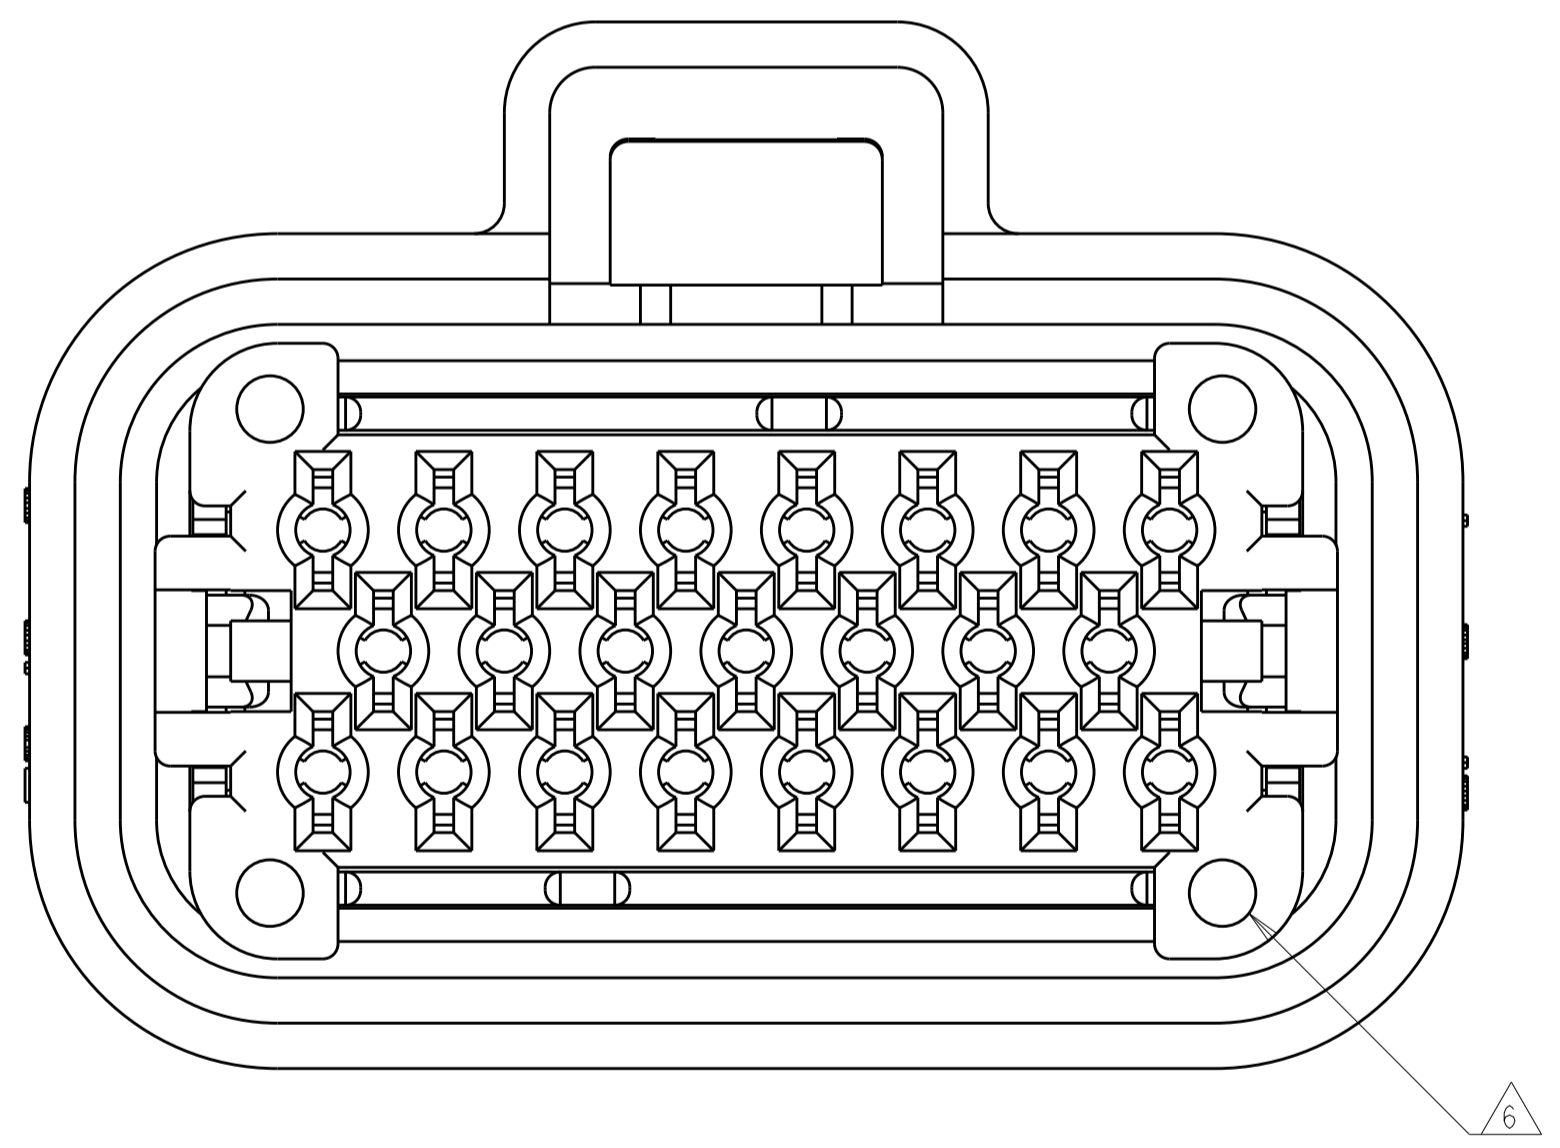

- MATERIAL: HOUSING - UL94V-0 PBT
 LOCKING WEDGE - UL94V-0 PBT, RED
 COVER - UL94V-0 PBT, BLACK
 MATING SEAL - SILICONE
 WIRE SEAL - SILICONE
- HOUSING COLORS ARE MECHANICALLY KEYPED TO MATE WITH IDENTICALLY COLORED HEADER ASSEMBLIES.
- PLUG USES REELED TERMINAL 770520 OR LOOSE PIECE TERMINAL 770854.
- DATE CODE ON THIS SURFACE. USES 5 DIGIT CODE: FIRST 2 DIGITS = YEAR, SECOND 2 DIGITS = WEEK, LAST DIGIT = DAY.
- CIRCUITS 3, 7, 16, 17, 21, 22 BLOCKED
- OPTIONAL VOID CORING ON 35 POSITION PLUG ASSEMBLY 776164.

23-POSITION CONNECTOR SHOWN, SEE TABLE BELOW FOR ALTERNATE DIMENSIONS.

CONNECTOR SIZE	A	B	C
8-POSITION	27.4	40	27.50
14-POSITION	35.4	44	27.60
23-POSITION	47.4	50	27.60
35-POSITION	63.4	66	27.45

BOTTOM VIEW WITH LOCKING WEDGE

8-POSITION CONNECTOR
 KEY SLOT LOCATIONS
 SCALE 4:1

KEY SLOT LOCATION (SEE VIEW ABOVE)	COLOR	PART NUMBER
3, 8 & 16	BLUE	770680-5
7 & 15	GREY	770680-4
4 & 14	BLACK	770680-3
5 & 11	NATURAL	770680-2
4 & 14	BLACK	770680-1

KEY SLOT LOCATION (SEE VIEW ABOVE)	COLOR	PART NUMBER
7 & 22	ORANGE	776164-6
5, 10, 22	BLUE	776164-5
9 & 21	GREY	776164-4
7 & 17	NATURAL	776164-2
6 & 20	BLACK	776164-1

35-POSITION CONNECTOR
 KEY SLOT LOCATIONS
 SCALE 3:1