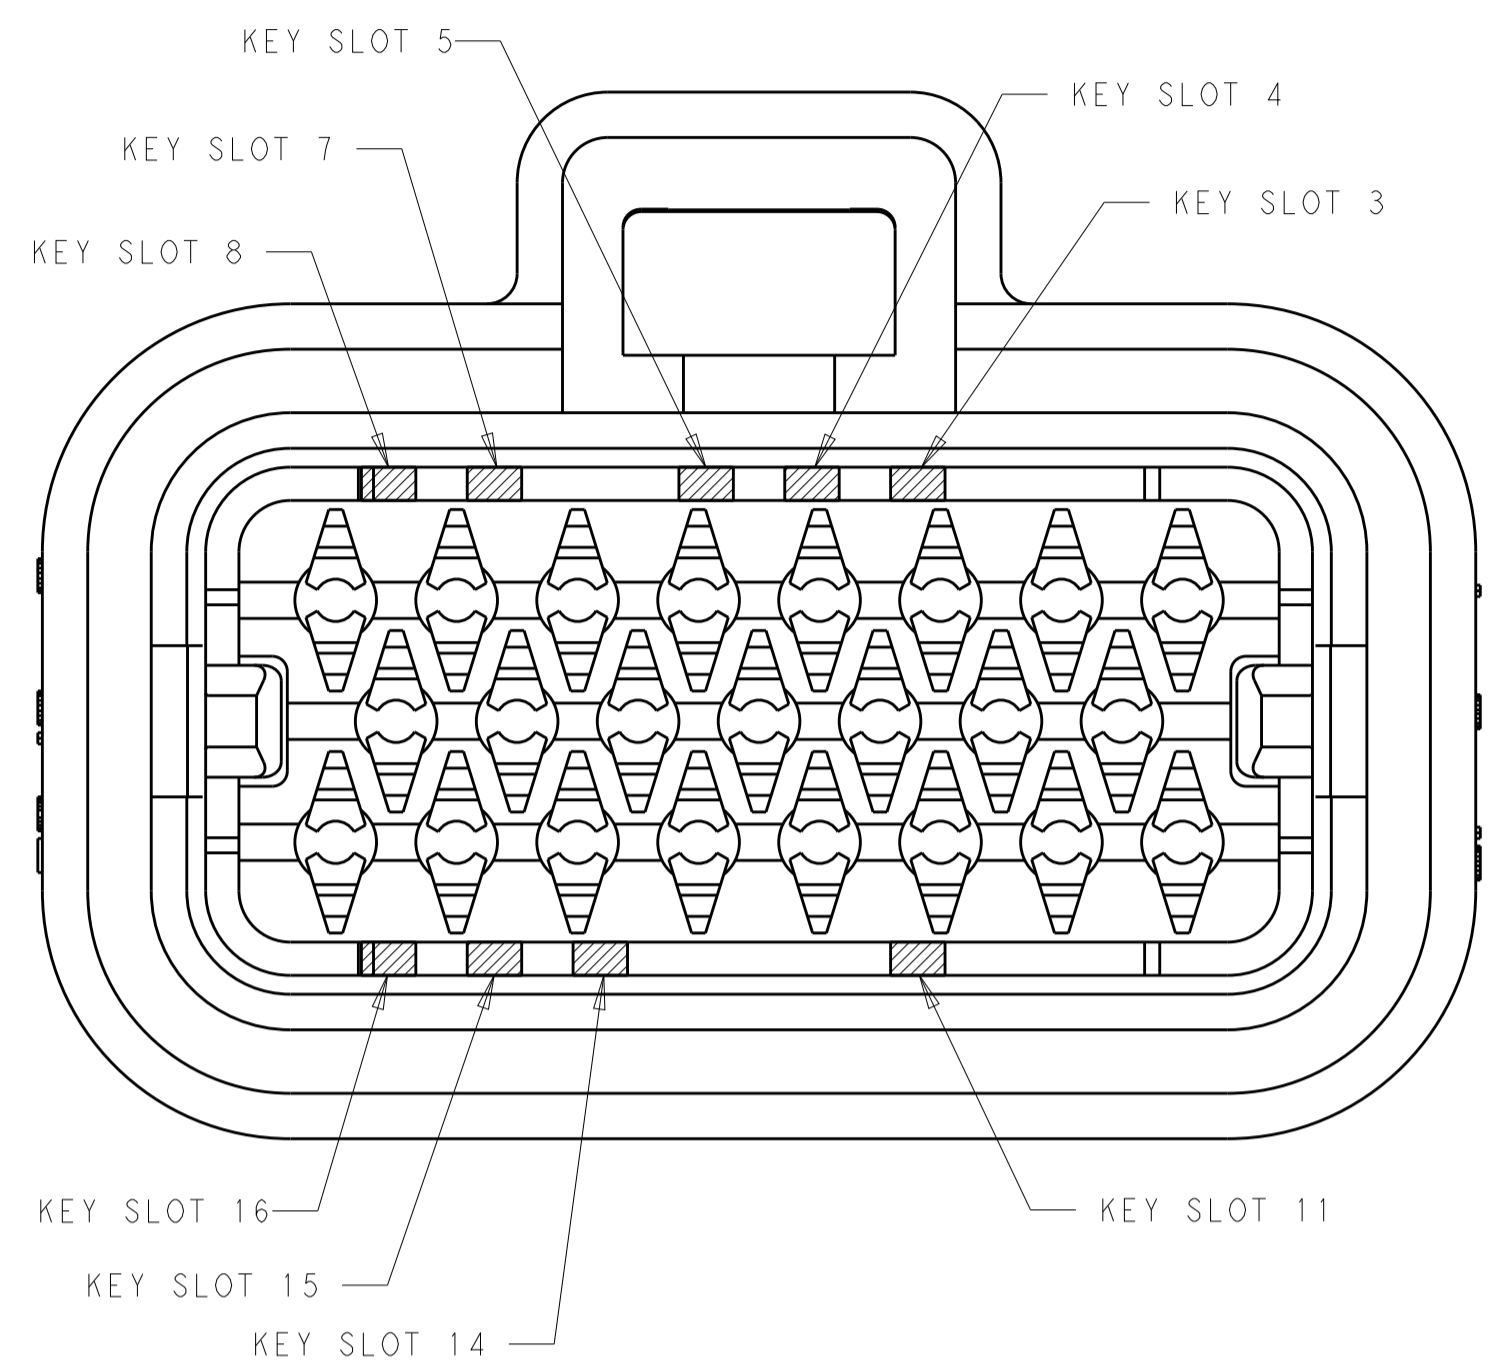

THIS DRAWING IS A CONTROLLED DOCUMENT.

DMN: A. MARTIN 11JUN2015
 CHK: D. STRAUSSER 29JUN2015
 APVD: G. BROWN 29JUN2015

TE Connectivity

NAME: PLUG ASSEMBLY, AMPSEAL FAMILY DRAWING

PRODUCT SPEC: 108-1329
 APPLICATION SPEC: 114-16016

SIZE: A1
 CAGE CODE: 2293782
 DRAWING NO: 2293782

RESTRICTED TO: -

SCALE: 4:1 SHEET 1 OF 2 REV E

REVISIONS				
P.	LTN	DESCRIPTION	DATE	APVD
-	-	SEE SHEET 1	-	-

KEY SLOT LOCATION (SEE VIEW ABOVE)	COLOR	PART NUMBER
1 & 3	NATURAL	776286-2
2 & 4	BLACK	776286-1

8-POSITION CONNECTOR
 KEY SLOT LOCATIONS
 SCALE 4:1

KEY SLOT LOCATION (SEE VIEW ABOVE)	COLOR	PART NUMBER
3, 8 & 16	BLUE	770680-5
7 & 15	GREY	770680-4
4 & 14	BLACK	770680-3
5 & 11	NATURAL	770680-2
4 & 14	BLACK	770680-1

23-POSITION CONNECTOR
 KEY SLOT LOCATIONS
 SCALE 4:1

KEY SLOT LOCATION (SEE VIEW ABOVE)	COLOR	PART NUMBER
3 & 5	BLUE	776273-5
2 & 8	GREY	776273-4
1 & 6	NATURAL	776273-2
3 & 7	BLACK	776273-1

14-POSITION CONNECTOR
 KEY SLOT LOCATIONS
 SCALE 4:1