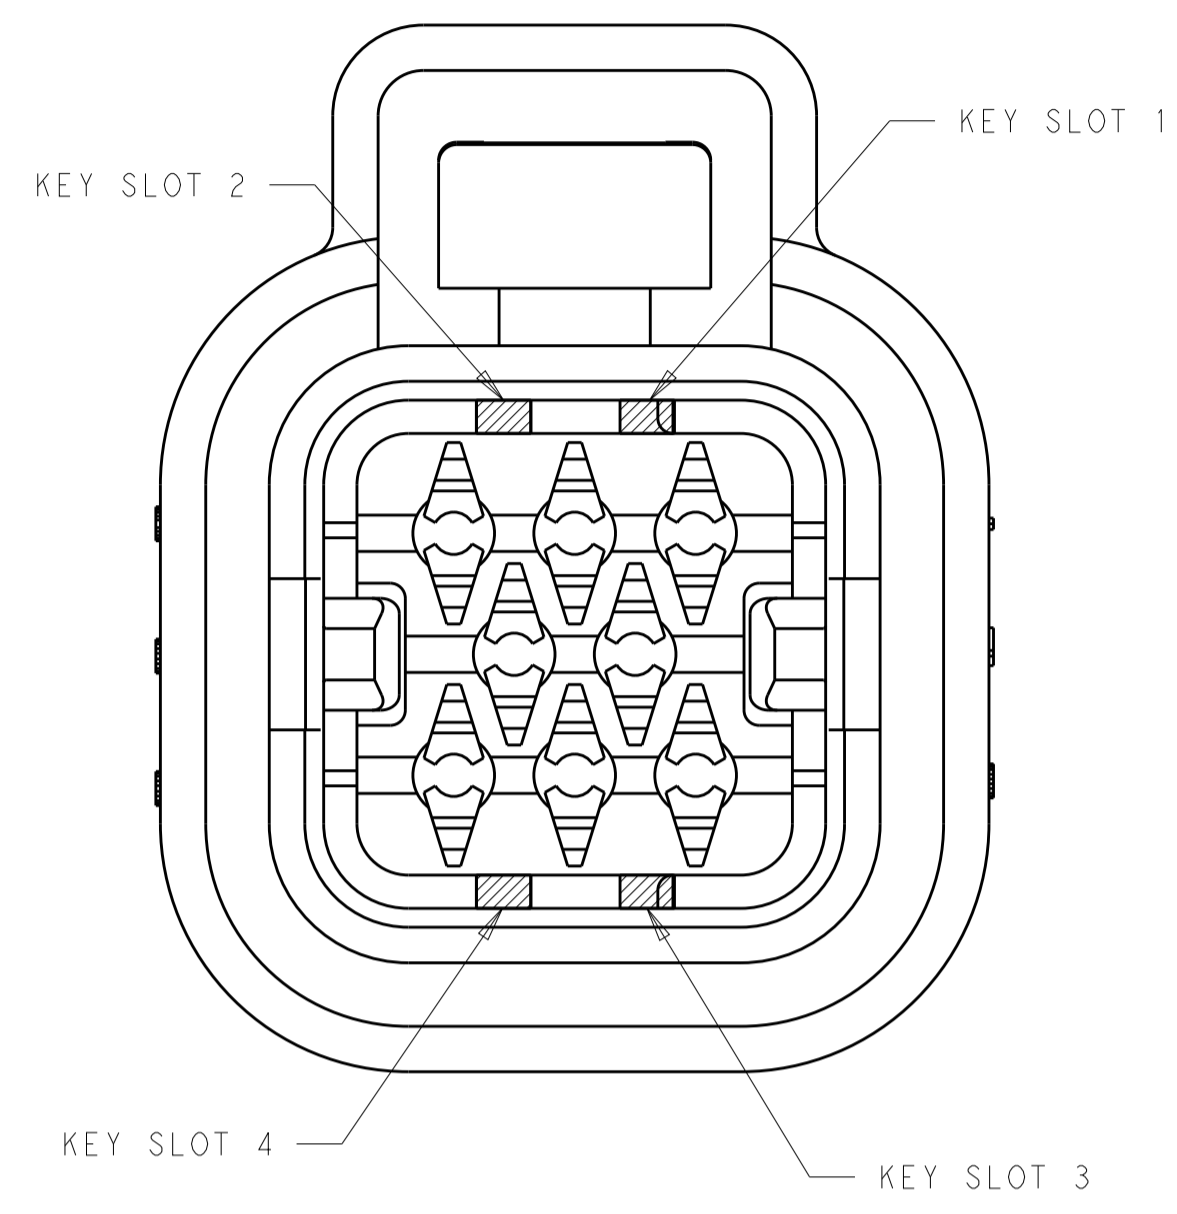

23-POSITION CONNECTOR SHOWN, SEE TABLE BELOW FOR ALTERNATE DIMENSIONS.

CONNECTOR SIZE	A	B	C
8-POSITION	27.4	40	27.50
14-POSITION	35.4	44	27.60
23-POSITION	47.4	50	27.60
35-POSITION	63.4	66	27.45

BOTTOM VIEW WITH LOCKING WEDGE

THIS DRAWING IS A CONTROLLED DOCUMENT.

DMN: A. MARTIN 11JUN2015
 CHK: D. STRAUSSER 29JUN2015
 APVD: G. BROWN 29JUN2015

TE Connectivity

NAME: PLUG ASSEMBLY, AMPSEAL FAMILY DRAWING

PRODUCT SPEC: 108-1329
 APPLICATION SPEC: 114-16016

SIZE: A1
 CAGE CODE: 2293782
 DRAWING NO: 2293782

RESTRICTED TO: -

SCALE: 4:1 SHEET 1 OF 2 REV E

REVISIONS				
P.	LTN	DESCRIPTION	DATE	APVD
-	-	SEE SHEET 1	-	-

KEY SLOT LOCATION (SEE VIEW ABOVE)	COLOR	PART NUMBER
1 & 3	NATURAL	776286-2
2 & 4	BLACK	776286-1

8-POSITION CONNECTOR
 KEY SLOT LOCATIONS
 SCALE 4:1

KEY SLOT LOCATION (SEE VIEW ABOVE)	COLOR	PART NUMBER
3, 8 & 16	BLUE	770680-5
7 & 15	GREY	770680-4
4 & 14	BLACK	770680-3
5 & 11	NATURAL	770680-2
4 & 14	BLACK	770680-1