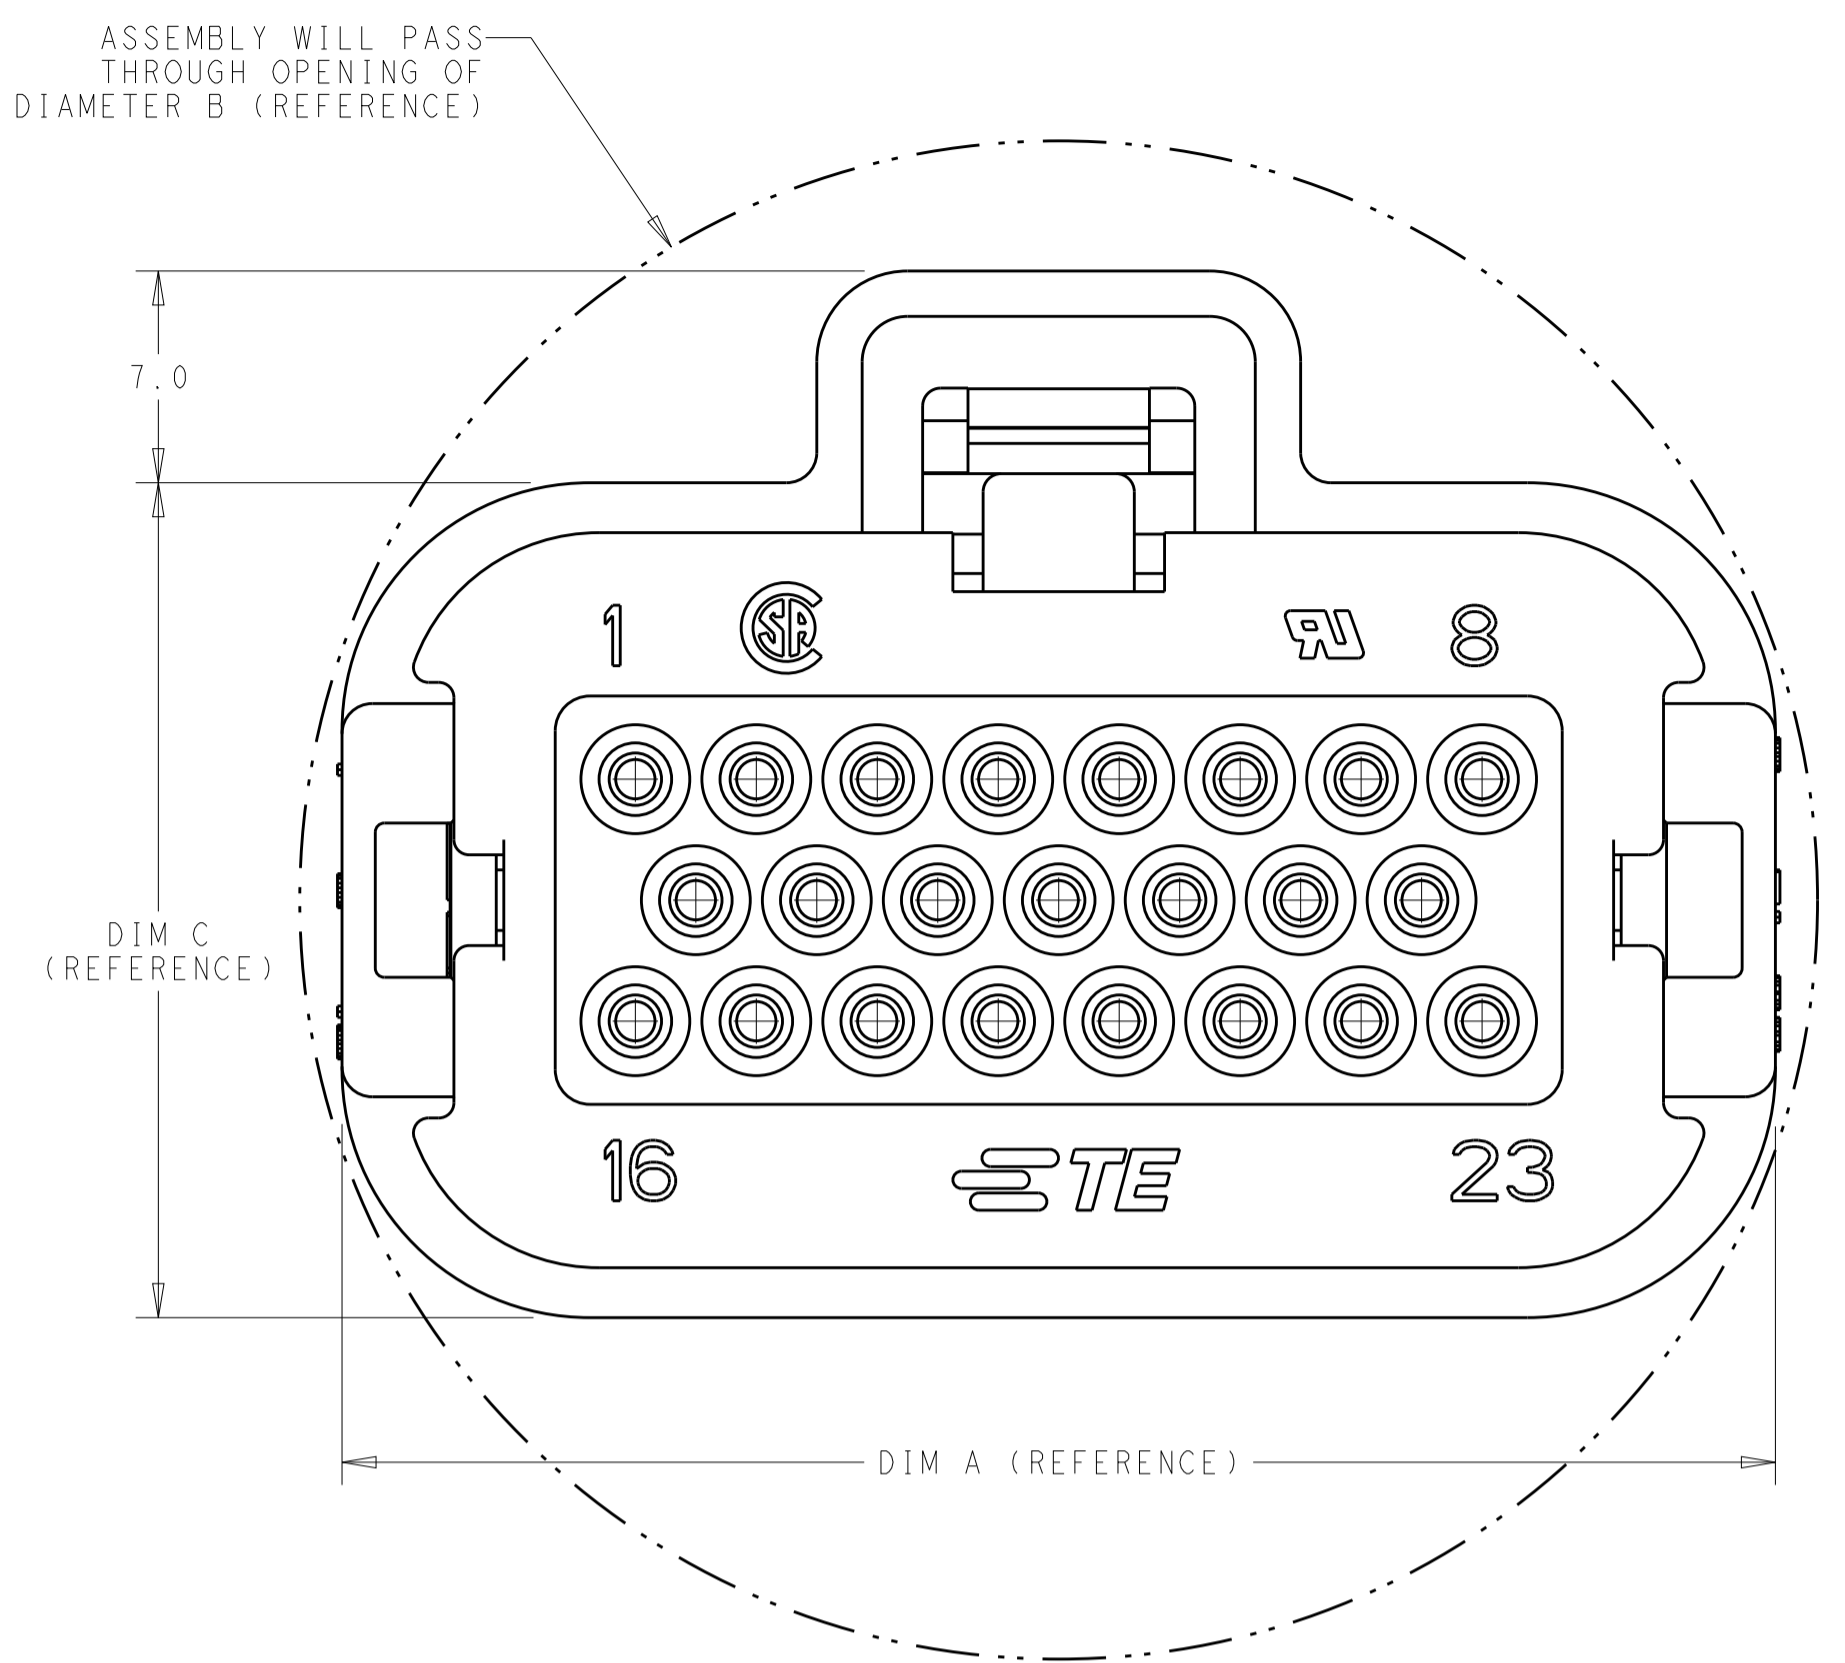

- MATERIAL: HOUSING - UL94V-0 PBT
 LOCKING WEDGE - UL94V-0 PBT, RED
 COVER - UL94V-0 PBT, BLACK
 MATING SEAL - SILICONE
 WIRE SEAL - SILICONE
- HOUSING COLORS ARE MECHANICALLY KEYPED TO MATE WITH IDENTICALLY COLORED HEADER ASSEMBLIES.
- PLUG USES REELED TERMINAL 770520 OR LOOSE PIECE TERMINAL 770854.
- DATE CODE ON THIS SURFACE. USES 5 DIGIT CODE: FIRST 2 DIGITS = YEAR, SECOND 2 DIGITS = WEEK, LAST DIGIT = DAY.
- CIRCUITS 3, 7, 16, 17, 21, 22 BLOCKED
- OPTIONAL VOID CORING ON 35 POSITION PLUG ASSEMBLY 776164.

23-POSITION CONNECTOR SHOWN, SEE TABLE BELOW FOR ALTERNATE DIMENSIONS.

CONNECTOR SIZE	A	B	C
8-POSITION	27.4	40	27.50
14-POSITION	35.4	44	27.60
23-POSITION	47.4	50	27.60
35-POSITION	63.4	66	27.45

BOTTOM VIEW WITH LOCKING WEDGE

8-POSITION CONNECTOR
 KEY SLOT LOCATIONS
 SCALE 4:1

KEY SLOT LOCATION (SEE VIEW ABOVE)	COLOR	PART NUMBER
3, 8 & 16	BLUE	770680-5
7 & 15	GREY	770680-4
4 & 14	BLACK	770680-3
5 & 11	NATURAL	770680-2
4 & 14	BLACK	770680-1

KEY SLOT LOCATION (SEE VIEW ABOVE)	COLOR	PART NUMBER
7 & 22	ORANGE	776164-6
5, 10, 22	BLUE	776164-5
9 & 21	GREY	776164-4
7 & 17	NATURAL	776164-2
6 & 20	BLACK	776164-1

35-POSITION CONNECTOR
 KEY SLOT LOCATIONS
 SCALE 3:1