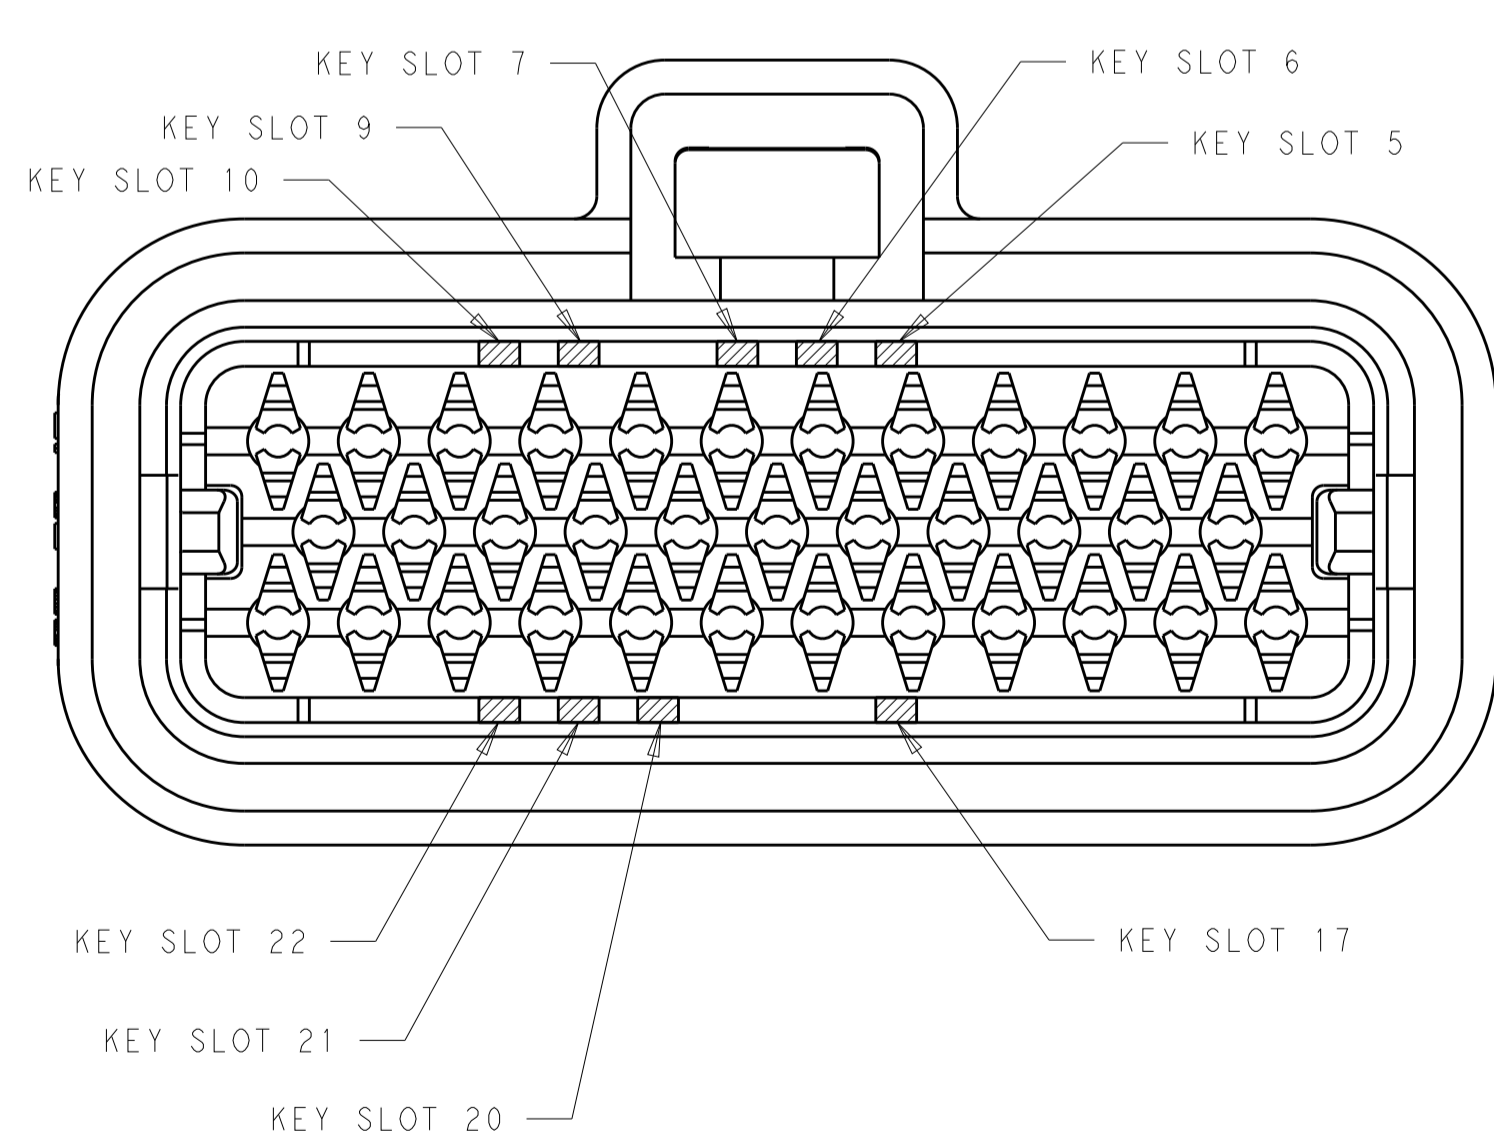

8-POSITION CONNECTOR
 KEY SLOT LOCATIONS
 SCALE 4:1

KEY SLOT LOCATION (SEE VIEW ABOVE)	COLOR	PART NUMBER
3, 8 & 16	BLUE	770680-5
7 & 15	GREY	770680-4
4 & 14	BLACK	770680-3
5 & 11	NATURAL	770680-2
4 & 14	BLACK	770680-1

23-POSITION CONNECTOR
 KEY SLOT LOCATIONS
 SCALE 4:1

KEY SLOT LOCATION (SEE VIEW ABOVE)	COLOR	PART NUMBER
3 & 5	BLUE	776273-5
2 & 8	GREY	776273-4
1 & 6	NATURAL	776273-2
3 & 7	BLACK	776273-1

14-POSITION CONNECTOR
 KEY SLOT LOCATIONS
 SCALE 4:1