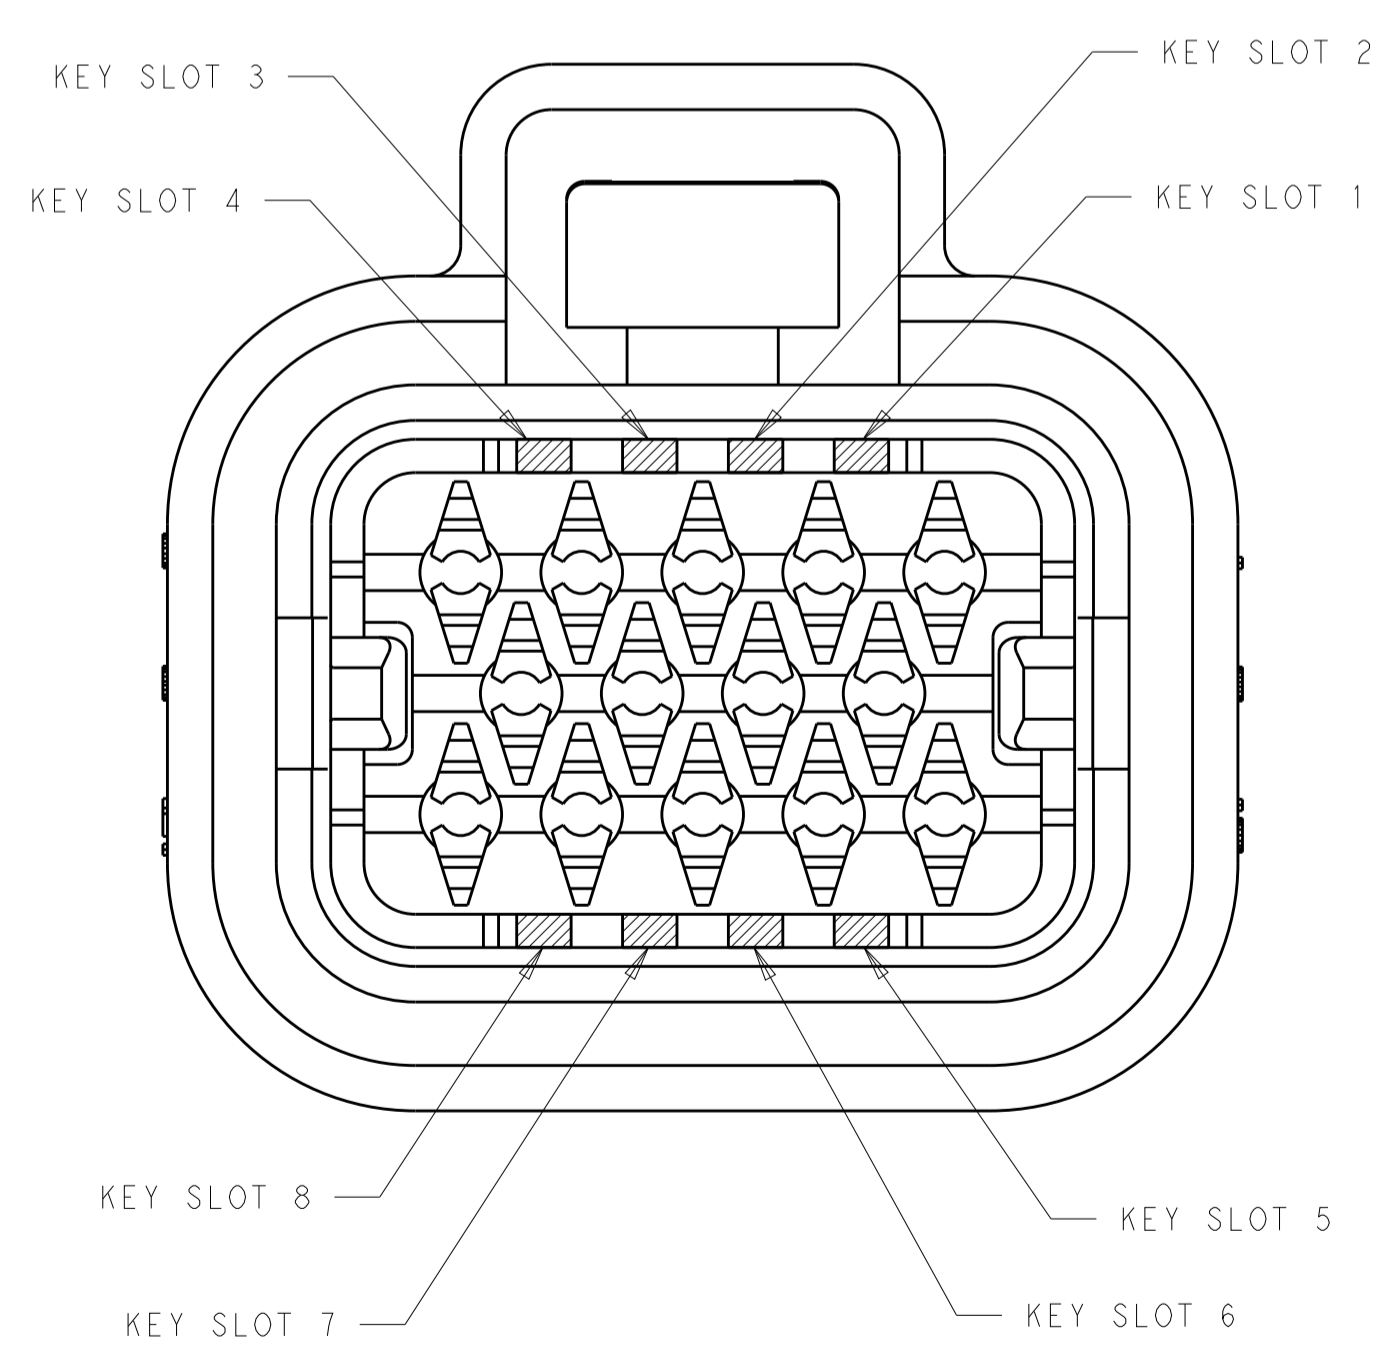

SIZE: A1
 CAGE CODE: 2293782
 DRAWING NO: 2293782

RESTRICTED TO: -

SCALE: 4:1 SHEET 1 OF 2 REV E

REVISIONS				
P.	LTN	DESCRIPTION	DATE	APVD
-	-	SEE SHEET 1	-	-

KEY SLOT LOCATION (SEE VIEW ABOVE)	COLOR	PART NUMBER
1 & 3	NATURAL	776286-2
2 & 4	BLACK	776286-1

8-POSITION CONNECTOR
 KEY SLOT LOCATIONS
 SCALE 4:1

KEY SLOT LOCATION (SEE VIEW ABOVE)	COLOR	PART NUMBER
3, 8 & 16	BLUE	770680-5
7 & 15	GREY	770680-4
4 & 14	BLACK	770680-3
5 & 11	NATURAL	770680-2
4 & 14	BLACK	770680-1

23-POSITION CONNECTOR
 KEY SLOT LOCATIONS
 SCALE 4:1

KEY SLOT LOCATION (SEE VIEW ABOVE)	COLOR	PART NUMBER
3 & 5	BLUE	776273-5
2 & 8	GREY	776273-4
1 & 6	NATURAL	776273-2
3 & 7	BLACK	776273-1

14-POSITION CONNECTOR
 KEY SLOT LOCATIONS
 SCALE 4:1

KEY SLOT LOCATION (SEE VIEW ABOVE)	COLOR	PART NUMBER
7 & 22	ORANGE	776164-6
5, 10, 22	BLUE	776164-5
9 & 21	GREY	776164-4
7 & 17	NATURAL	776164-2
6 & 20	BLACK	776164-1

35-POSITION CONNECTOR
 KEY SLOT LOCATIONS
 SCALE 3:1