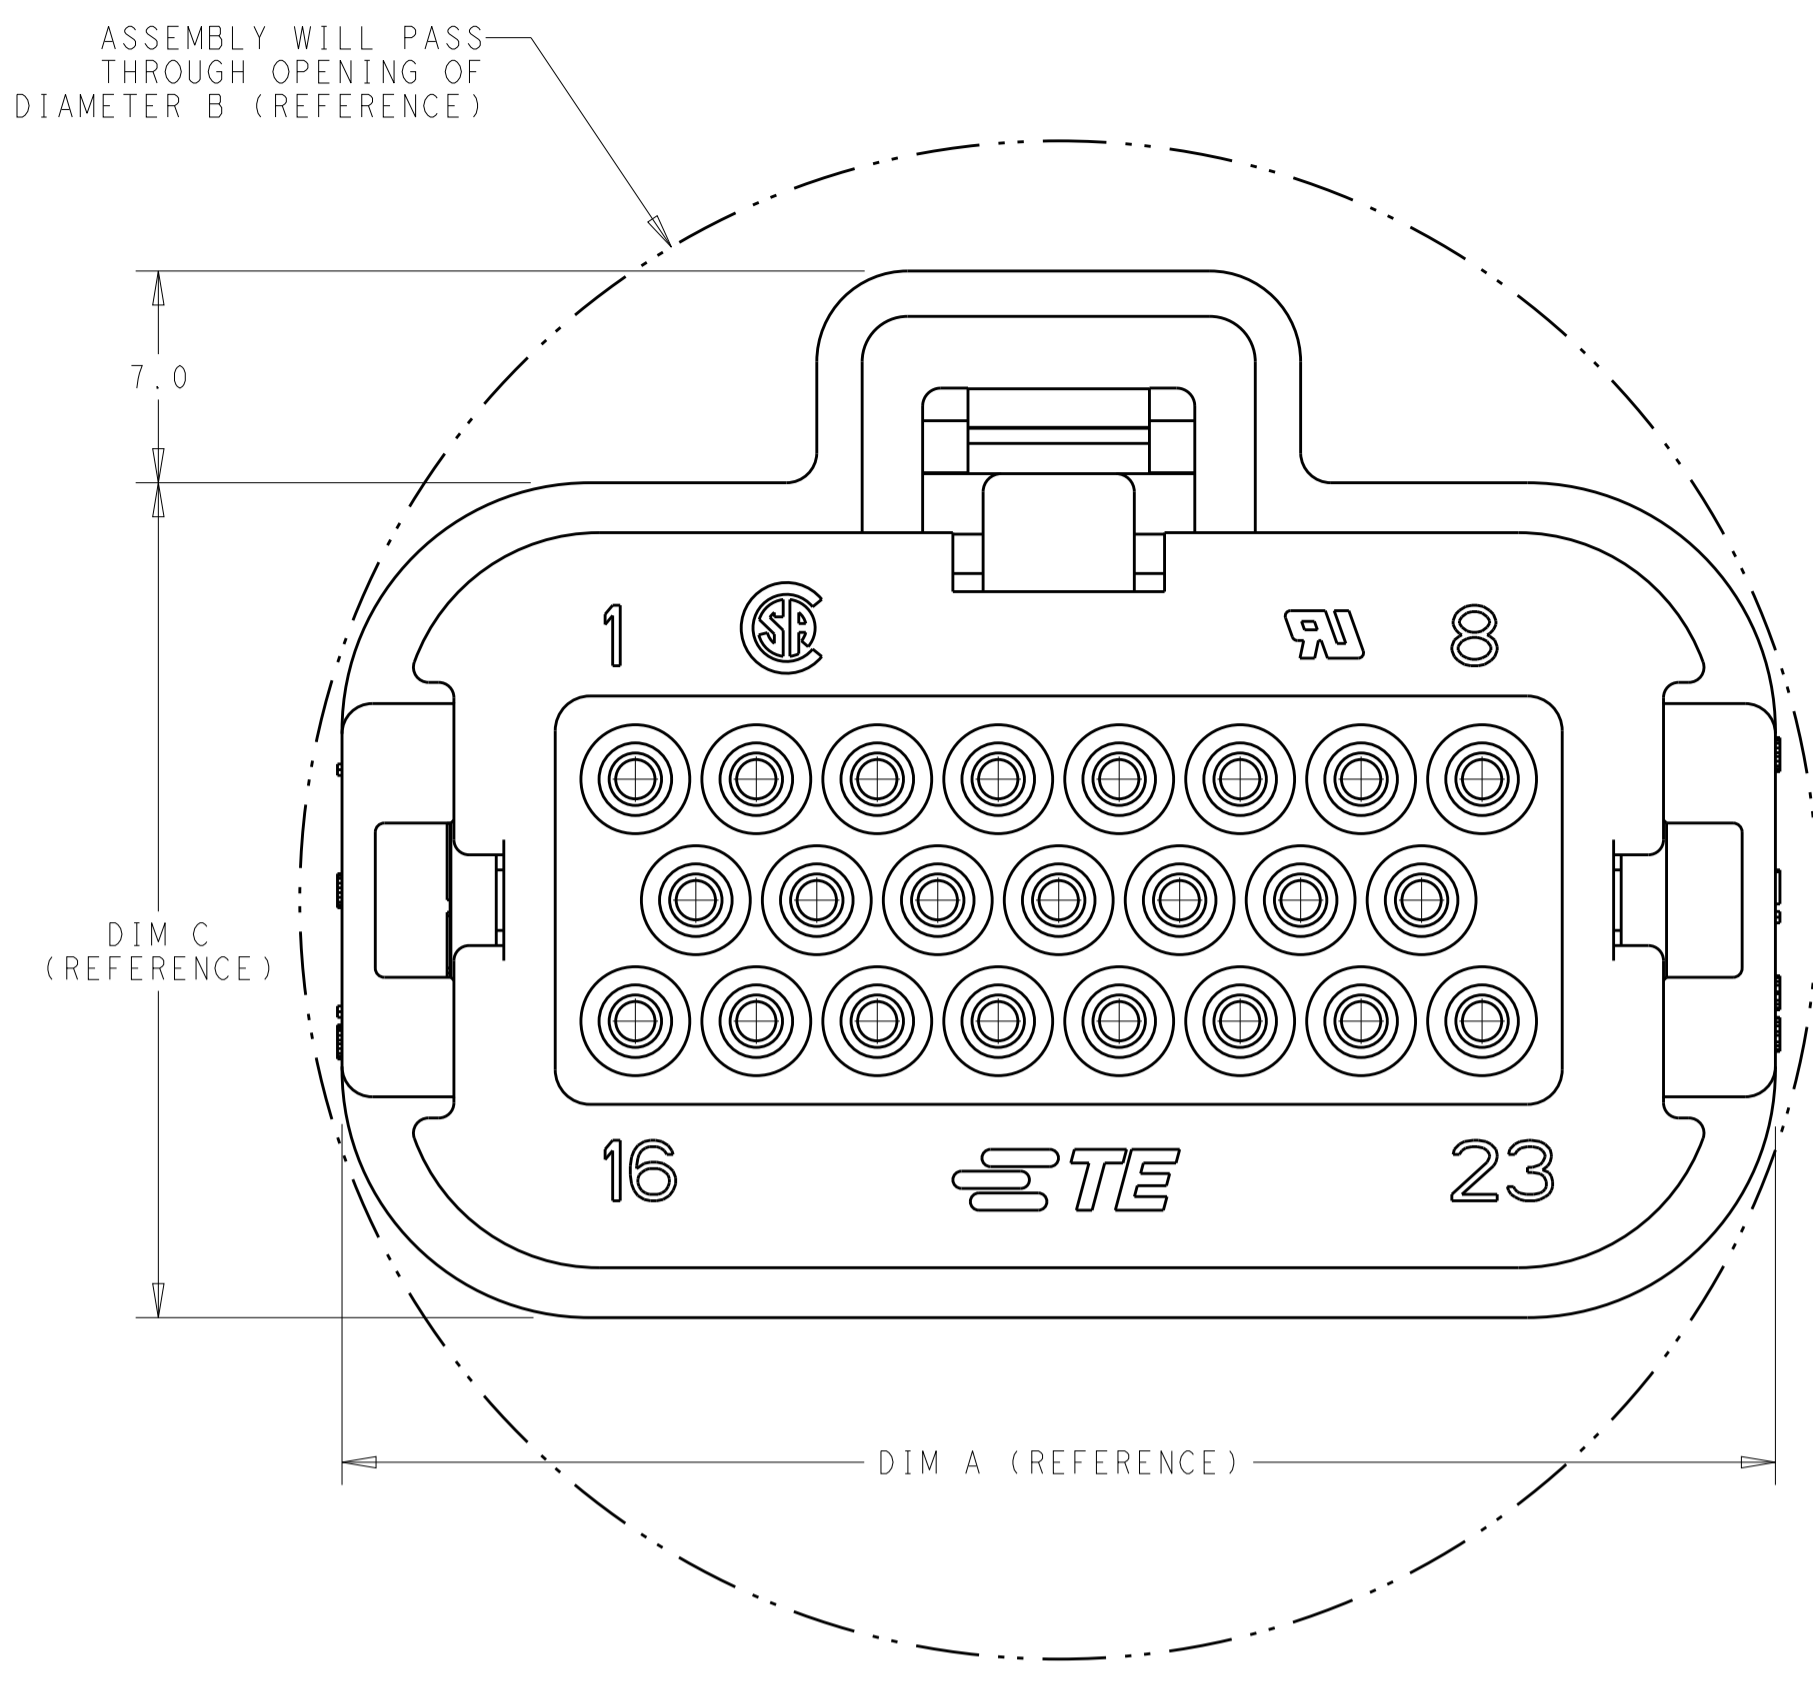

- MATERIAL: HOUSING - UL94V-0 PBT
 LOCKING WEDGE - UL94V-0 PBT, RED
 COVER - UL94V-0 PBT, BLACK
 MATING SEAL - SILICONE
 WIRE SEAL - SILICONE
- HOUSING COLORS ARE MECHANICALLY KEYPED TO MATE WITH IDENTICALLY COLORED HEADER ASSEMBLIES.
- PLUG USES REELED TERMINAL 770520 OR LOOSE PIECE TERMINAL 770854.
- DATE CODE ON THIS SURFACE. USES 5 DIGIT CODE: FIRST 2 DIGITS = YEAR, SECOND 2 DIGITS = WEEK, LAST DIGIT = DAY.
- CIRCUITS 3, 7, 16, 17, 21, 22 BLOCKED
- OPTIONAL VOID CORING ON 35 POSITION PLUG ASSEMBLY 776164.

SIZE: A1
 CAGE CODE: 100779
 DRAWING NO: C=2293782

RESTRICTED TO: -

SCALE: 4:1 SHEET 1 OF 2 REV E

REVISIONS				
P.	LTN.	DESCRIPTION	DATE	APVD.
-	-	SEE SHEET 1	-	-

1 & 3	NATURAL	776286-2
2 & 4	BLACK	776286-1
KEY SLOT LOCATION (SEE VIEW ABOVE)	COLOR	PART NUMBER

8-POSITION CONNECTOR
KEY SLOT LOCATIONS
SCALE 4:1

3, 8 & 16	BLUE	770680-5
7 & 15	GREY	770680-4
4 & 14	BLACK	770680-3
5 & 11	NATURAL	770680-2
4 & 14	BLACK	770680-1
KEY SLOT LOCATION (SEE VIEW ABOVE)	COLOR	PART NUMBER

7 & 22	ORANGE	776164-6
5, 10, 22	BLUE	776164-5
9 & 21	GREY	776164-4
7 & 17	NATURAL	776164-2
6 & 20	BLACK	776164-1
KEY SLOT LOCATION (SEE VIEW ABOVE)	COLOR	PART NUMBER

35-POSITION CONNECTOR
KEY SLOT LOCATIONS
SCALE 3:1