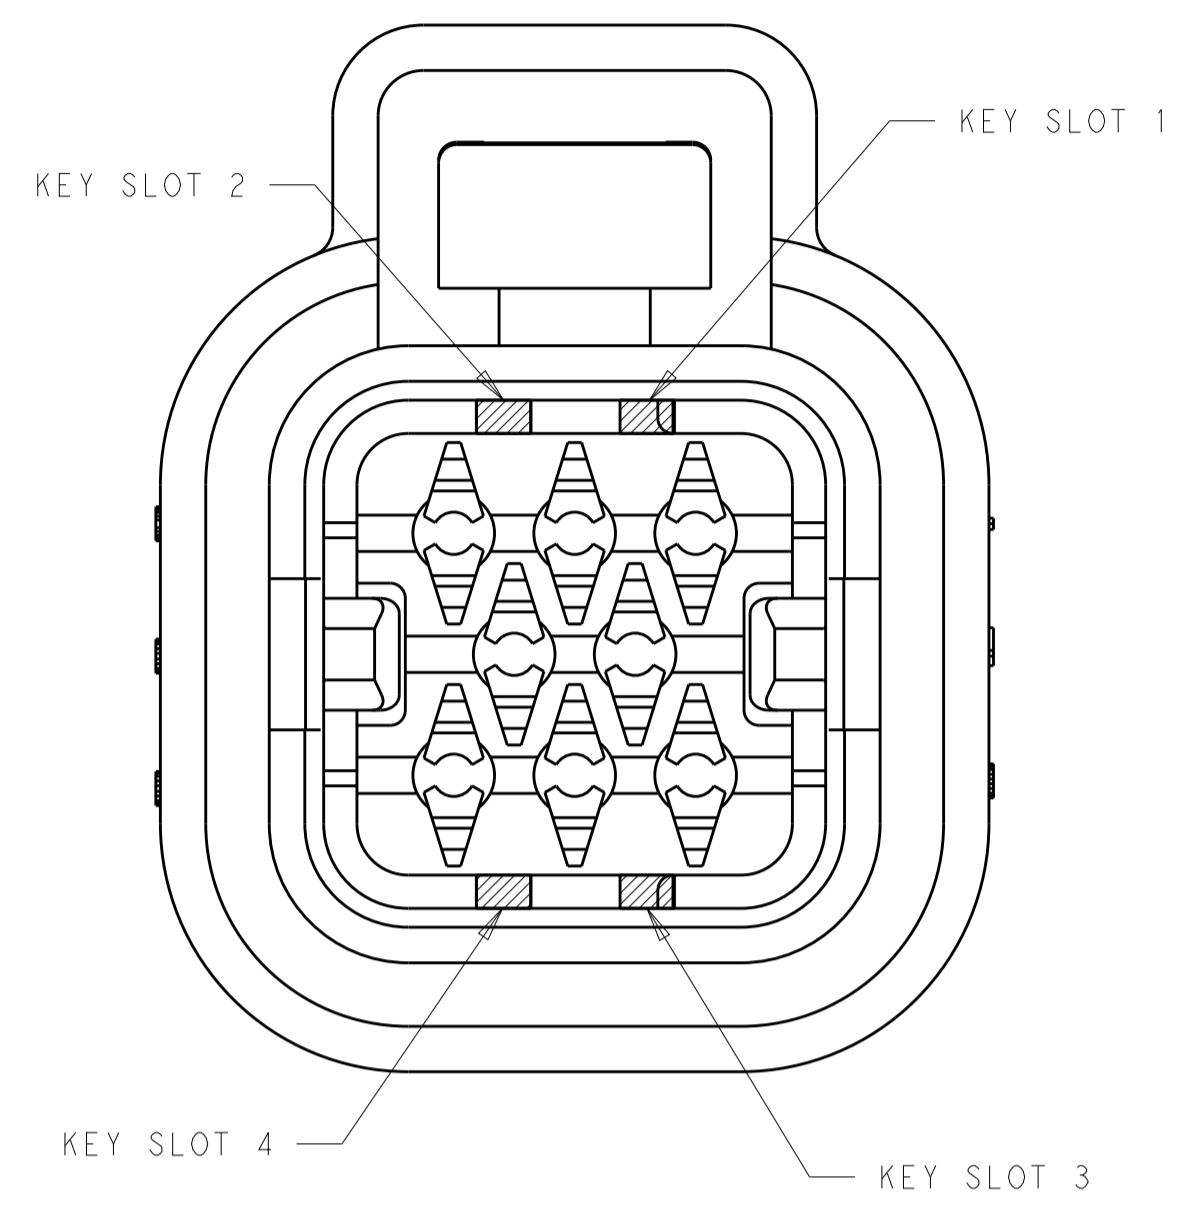

23-POSITION CONNECTOR SHOWN, SEE TABLE BELOW FOR ALTERNATE DIMENSIONS.

CONNECTOR SIZE	A	B	C
8-POSITION	27.4	40	27.50
14-POSITION	35.4	44	27.60
23-POSITION	47.4	50	27.60
35-POSITION	63.4	66	27.45

MATING HEADER	RIGHT-ANGLE	WIRE SEAL COLOR	MATING SEAL COLOR	HOUSING COLOR	NO. OF POSITIONS	PART NUMBER
776230, 776231	776180, 776163	RED	RED	ORANGE	35-POSITION	776164-6
				BLUE		776164-5
				GREY		776164-4
				NATURAL		776164-2
776200, 776228	770669, 776087	GREEN	RED	BLACK	23-POSITION	776164-1
				BLUE		770680-5
				GREY		770680-4
				BLACK		770680-3
776261, 776262	776266, 776267	GREEN	GREEN	NATURAL	14-POSITION	770680-2
				BLACK		770680-1
				BLUE		776273-5
				GREY		776273-4
776275, 776276	776279, 776280	YELLOW	YELLOW	NATURAL	8-POSITION	776273-2
				BLACK		776273-1
				NATURAL		776286-2
				BLACK		776286-1

THIS DRAWING IS A CONTROLLED DOCUMENT.

DMN: A. MARTIN 11JUN2015
 CHK: D. STRAUSSER 29JUN2015
 APVD: G. BROWN 29JUN2015

TE Connectivity

NAME: PLUG ASSEMBLY, AMPSEAL FAMILY DRAWING

PRODUCT SPEC: 108-1329
 APPLICATION SPEC: 114-16016

SIZE: A1
 CAGE CODE: 100779
 DRAWING NO: C=2293782

RESTRICTED TO: -

SCALE: 4:1 SHEET 1 OF 2 REV E

REVISIONS				
P.	LTN.	DESCRIPTION	DATE	APVD.
-	-	SEE SHEET 1	-	-

1 & 3	NATURAL	776286-2
2 & 4	BLACK	776286-1
KEY SLOT LOCATION (SEE VIEW ABOVE)	COLOR	PART NUMBER

8-POSITION CONNECTOR
KEY SLOT LOCATIONS
SCALE 4:1

3, 8 & 16	BLUE	770680-5
7 & 15	GREY	770680-4
4 & 14	BLACK	770680-3
5 & 11	NATURAL	770680-2
4 & 14	BLACK	770680-1
KEY SLOT LOCATION (SEE VIEW ABOVE)	COLOR	PART NUMBER