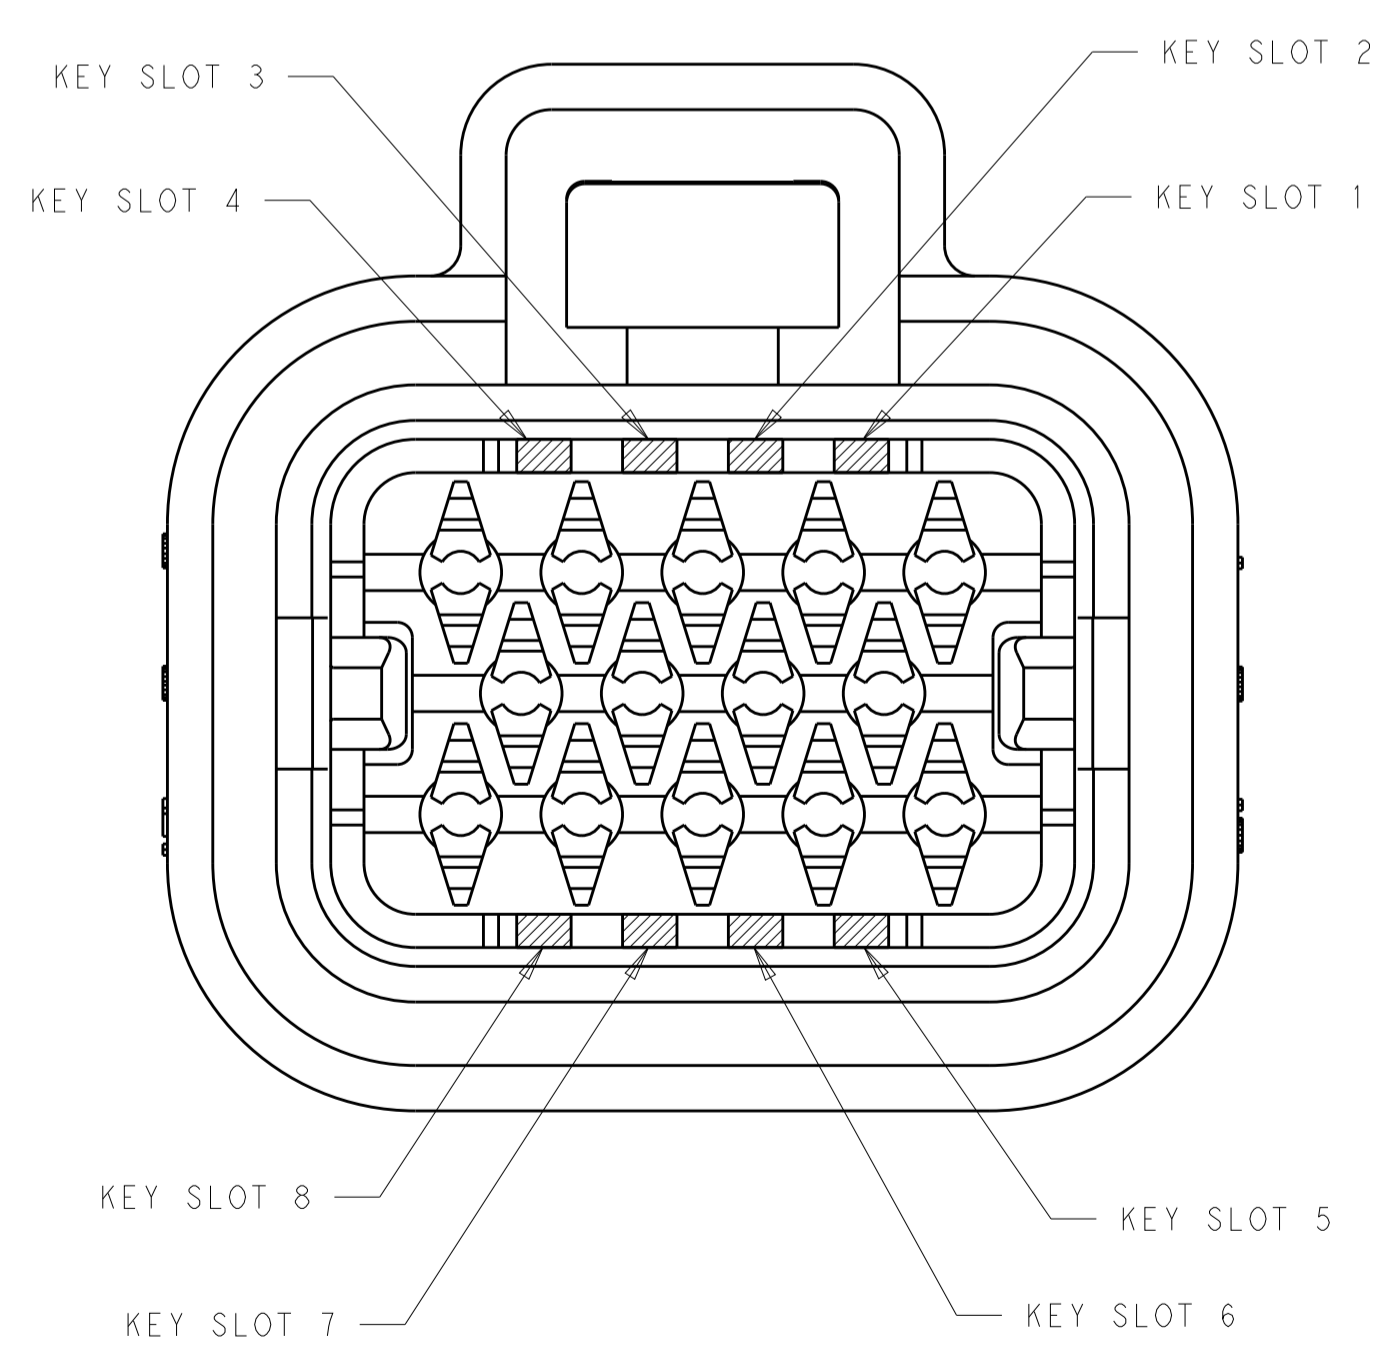

SIZE: A1
 CAGE CODE: 100779
 DRAWING NO: C=2293782

RESTRICTED TO: -

SCALE: 4:1 SHEET 1 OF 2 REV E

REVISIONS				
P.	LTN.	DESCRIPTION	DATE	APVD.
-	-	SEE SHEET 1	-	-

1 & 3	NATURAL	776286-2
2 & 4	BLACK	776286-1
KEY SLOT LOCATION (SEE VIEW ABOVE)	COLOR	PART NUMBER

8-POSITION CONNECTOR
KEY SLOT LOCATIONS
SCALE 4:1

3, 8 & 16	BLUE	770680-5
7 & 15	GREY	770680-4
4 & 14	BLACK	770680-3
5 & 11	NATURAL	770680-2
4 & 14	BLACK	770680-1
KEY SLOT LOCATION (SEE VIEW ABOVE)	COLOR	PART NUMBER

23-POSITION CONNECTOR
KEY SLOT LOCATIONS
SCALE 4:1

3 & 5	BLUE	776273-5
2 & 8	GREY	776273-4
1 & 6	NATURAL	776273-2
3 & 7	BLACK	776273-1
KEY SLOT LOCATION (SEE VIEW ABOVE)	COLOR	PART NUMBER

14-POSITION CONNECTOR
KEY SLOT LOCATIONS
SCALE 4:1

7 & 22	ORANGE	776164-6
5, 10, 22	BLUE	776164-5
9 & 21	GREY	776164-4
7 & 17	NATURAL	776164-2
6 & 20	BLACK	776164-1
KEY SLOT LOCATION (SEE VIEW ABOVE)	COLOR	PART NUMBER

35-POSITION CONNECTOR
KEY SLOT LOCATIONS
SCALE 3:1