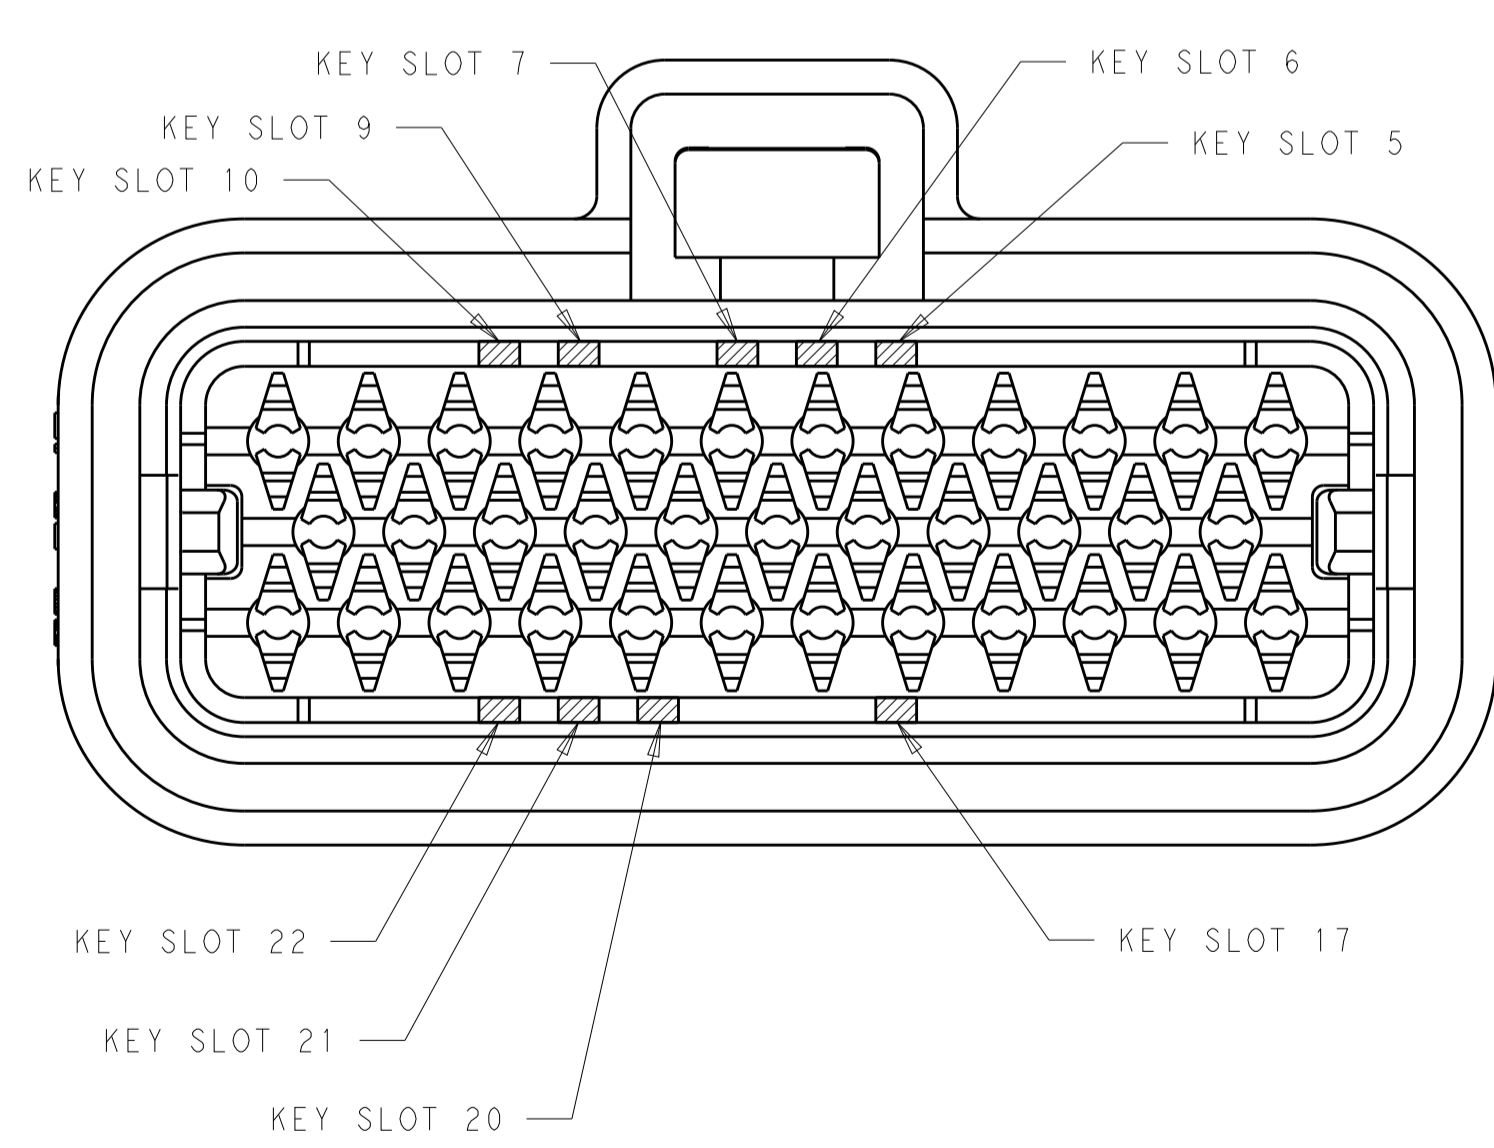

8-POSITION CONNECTOR
KEY SLOT LOCATIONS
SCALE 4:1

3, 8 & 16	BLUE	770680-5
7 & 15	GREY	770680-4
4 & 14	BLACK	770680-3
5 & 11	NATURAL	770680-2
4 & 14	BLACK	770680-1
KEY SLOT LOCATION (SEE VIEW ABOVE)	COLOR	PART NUMBER

23-POSITION CONNECTOR
KEY SLOT LOCATIONS
SCALE 4:1

3 & 5	BLUE	776273-5
2 & 8	GREY	776273-4
1 & 6	NATURAL	776273-2
3 & 7	BLACK	776273-1
KEY SLOT LOCATION (SEE VIEW ABOVE)	COLOR	PART NUMBER

14-POSITION CONNECTOR
KEY SLOT LOCATIONS
SCALE 4:1