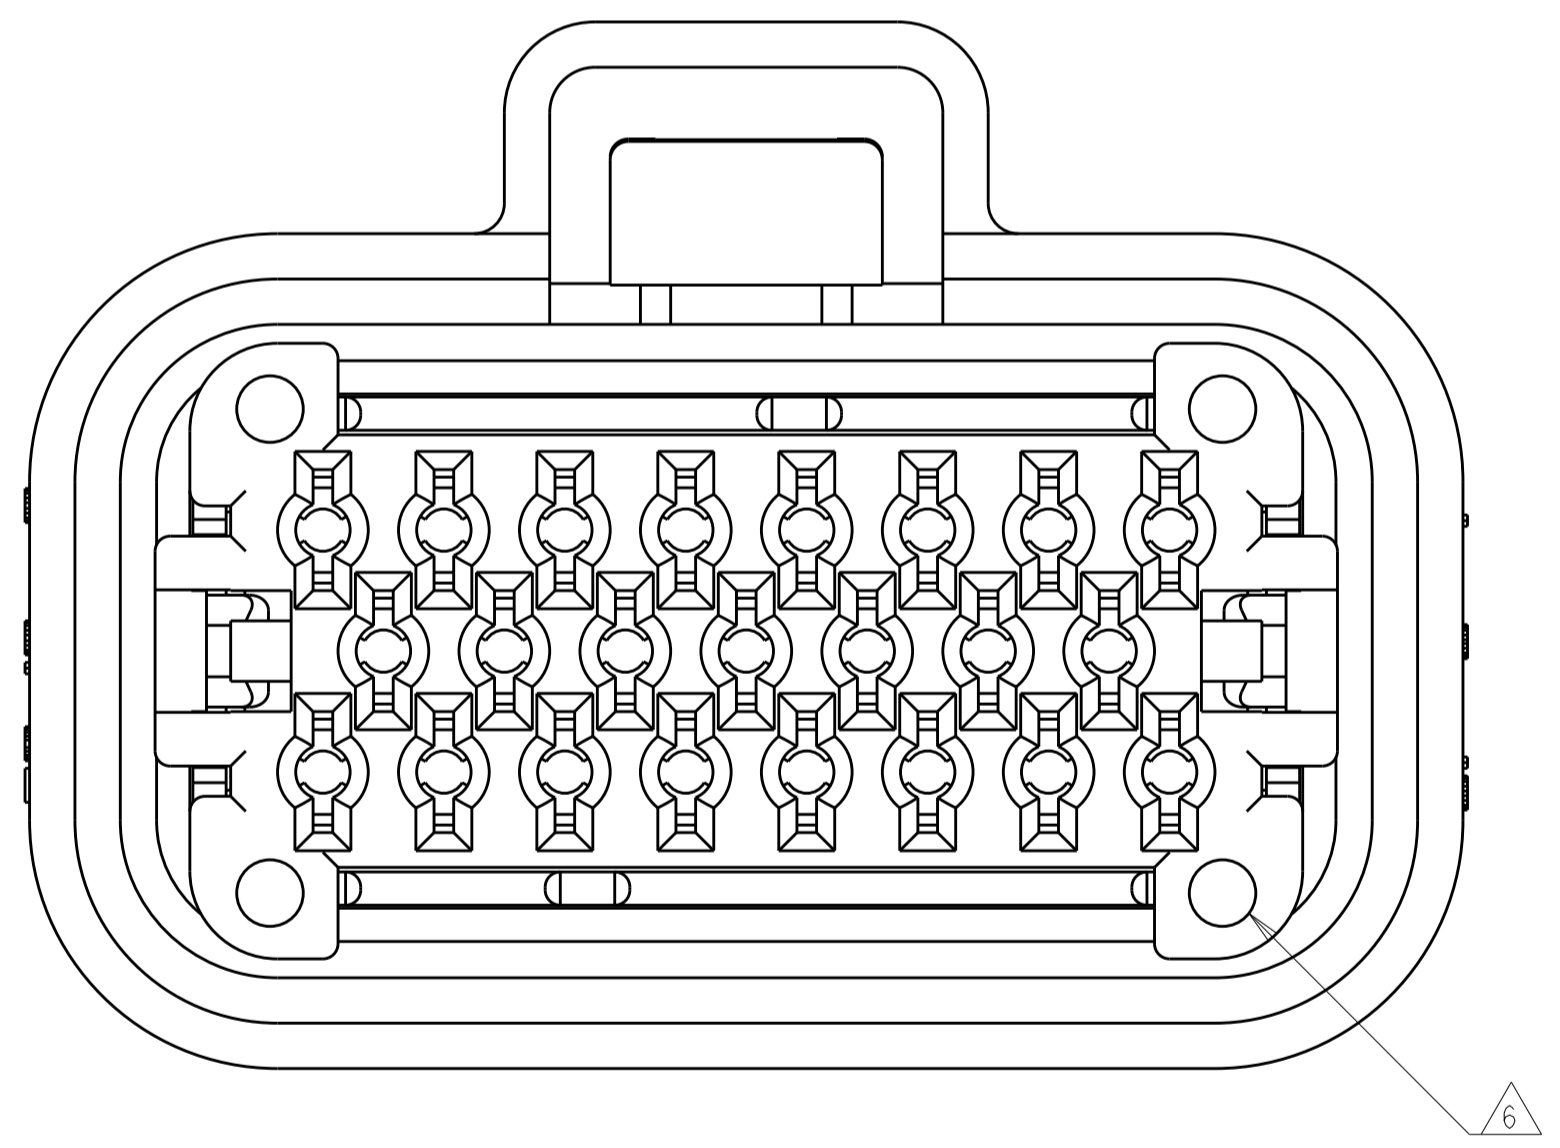

- MATERIAL: HOUSING - UL94V-0 PBT
 LOCKING WEDGE - UL94V-0 PBT, RED
 COVER - UL94V-0 PBT, BLACK
 MATING SEAL - SILICONE
 WIRE SEAL - SILICONE
- HOUSING COLORS ARE MECHANICALLY KEYPED TO MATE WITH IDENTICALLY COLORED HEADER ASSEMBLIES.
- PLUG USES REELED TERMINAL 770520 OR LOOSE PIECE TERMINAL 770854.
- DATE CODE ON THIS SURFACE. USES 5 DIGIT CODE: FIRST 2 DIGITS = YEAR, SECOND 2 DIGITS = WEEK, LAST DIGIT = DAY.
- CIRCUITS 3, 7, 16, 17, 21, 22 BLOCKED
- OPTIONAL VOID CORING ON 35 POSITION PLUG ASSEMBLY 776164.

23-POSITION CONNECTOR SHOWN, SEE TABLE BELOW FOR ALTERNATE DIMENSIONS.

CONNECTOR SIZE	A	B	C
8-POSITION	27.4	40	27.50
14-POSITION	35.4	44	27.60
23-POSITION	47.4	50	27.60
35-POSITION	63.4	66	27.45

MATING HEADER	RIGHT-ANGLE	WIRE SEAL COLOR	MATING SEAL COLOR	HOUSING COLOR	NO. OF POSITIONS	PART NUMBER
776230, 776231	776180, 776163	RED	RED	ORANGE	35-POSITION	776164-6
				BLUE		776164-5
				GREY		776164-4
				NATURAL		776164-2
776200, 776228	770669, 776087	GREEN	RED	BLACK	23-POSITION	776164-1
				BLUE		770680-5
				GREY		770680-4
				BLACK		770680-3
776261, 776262	776266, 776267	GREEN	GREEN	NATURAL	14-POSITION	770680-2
				BLACK		770680-1
				BLUE		776273-5
				GREY		776273-4
776275, 776276	776279, 776280	YELLOW	YELLOW	NATURAL	8-POSITION	776273-2
				BLACK		776273-1
				NATURAL		776286-2
				BLACK		776286-1

8-POSITION CONNECTOR
KEY SLOT LOCATIONS
SCALE 4:1

3, 8 & 16	BLUE	770680-5
7 & 15	GREY	770680-4
4 & 14	BLACK	770680-3
5 & 11	NATURAL	770680-2
4 & 14	BLACK	770680-1
KEY SLOT LOCATION (SEE VIEW ABOVE)	COLOR	PART NUMBER

7 & 22	ORANGE	776164-6
5, 10, 22	BLUE	776164-5
9 & 21	GREY	776164-4
7 & 17	NATURAL	776164-2
6 & 20	BLACK	776164-1
KEY SLOT LOCATION (SEE VIEW ABOVE)	COLOR	PART NUMBER

35-POSITION CONNECTOR
KEY SLOT LOCATIONS
SCALE 3:1