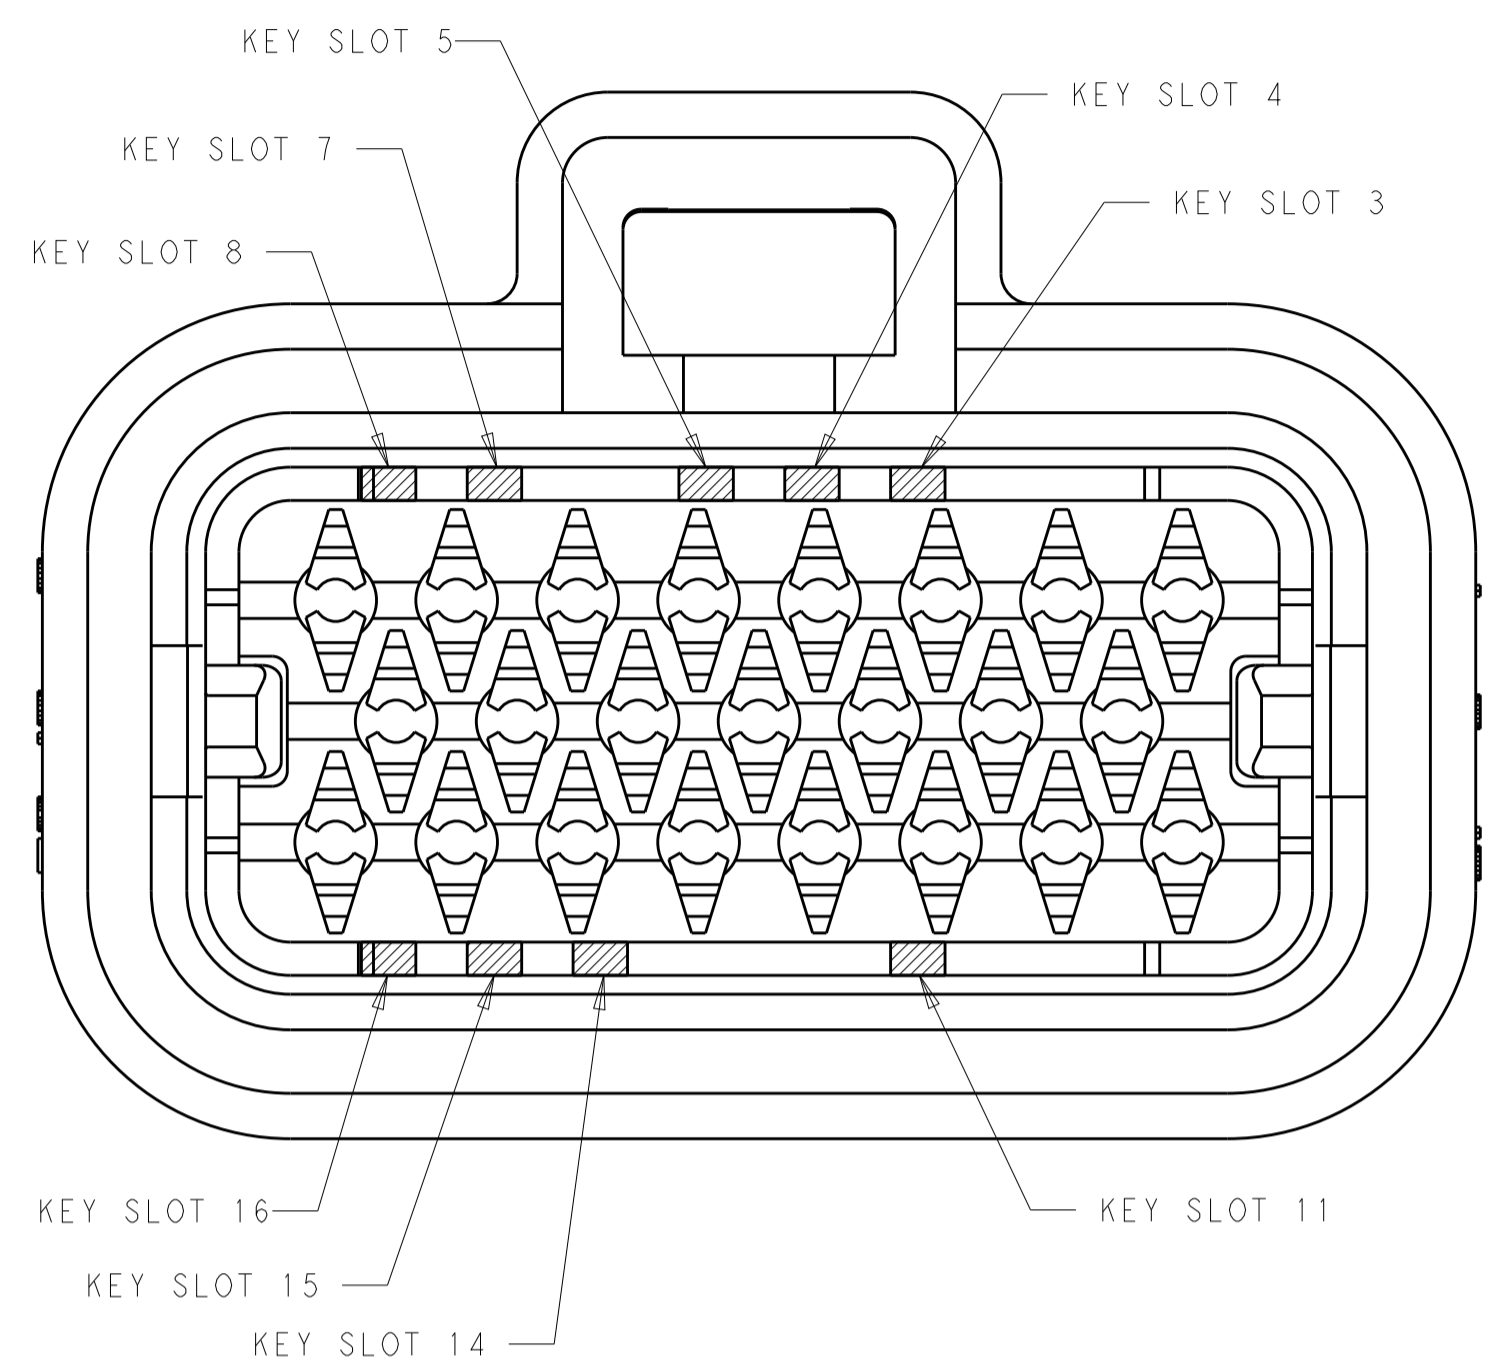

- MATERIAL: HOUSING - UL94V-0 PBT
 LOCKING WEDGE - UL94V-0 PBT, RED
 COVER - UL94V-0 PBT, BLACK
 MATING SEAL - SILICONE
 WIRE SEAL - SILICONE
- HOUSING COLORS ARE MECHANICALLY KEYPED TO MATE WITH IDENTICALLY COLORED HEADER ASSEMBLIES.
- PLUG USES REELED TERMINAL 770520 OR LOOSE PIECE TERMINAL 770854.
- DATE CODE ON THIS SURFACE. USES 5 DIGIT CODE: FIRST 2 DIGITS = YEAR, SECOND 2 DIGITS = WEEK, LAST DIGIT = DAY.
- CIRCUITS 3, 7, 16, 17, 21, 22 BLOCKED
- OPTIONAL VOID CORING ON 35 POSITION PLUG ASSEMBLY 776164.

SIZE: A1
 CAGE CODE: 100779
 DRAWING NO: C=2293782

RESTRICTED TO: -

SCALE: 4:1 SHEET 1 OF 2 REV E

REVISIONS				
P.	LTN.	DESCRIPTION	DATE	APVD.
-	-	SEE SHEET 1	-	-

1 & 3	NATURAL	776286-2
2 & 4	BLACK	776286-1
KEY SLOT LOCATION (SEE VIEW ABOVE)	COLOR	PART NUMBER

8-POSITION CONNECTOR
KEY SLOT LOCATIONS
SCALE 4:1

3, 8 & 16	BLUE	770680-5
7 & 15	GREY	770680-4
4 & 14	BLACK	770680-3
5 & 11	NATURAL	770680-2
4 & 14	BLACK	770680-1
KEY SLOT LOCATION (SEE VIEW ABOVE)	COLOR	PART NUMBER

7 & 22	ORANGE	776164-6
5, 10, 22	BLUE	776164-5
9 & 21	GREY	776164-4
7 & 17	NATURAL	776164-2
6 & 20	BLACK	776164-1
KEY SLOT LOCATION (SEE VIEW ABOVE)	COLOR	PART NUMBER

35-POSITION CONNECTOR
KEY SLOT LOCATIONS
SCALE 3:1