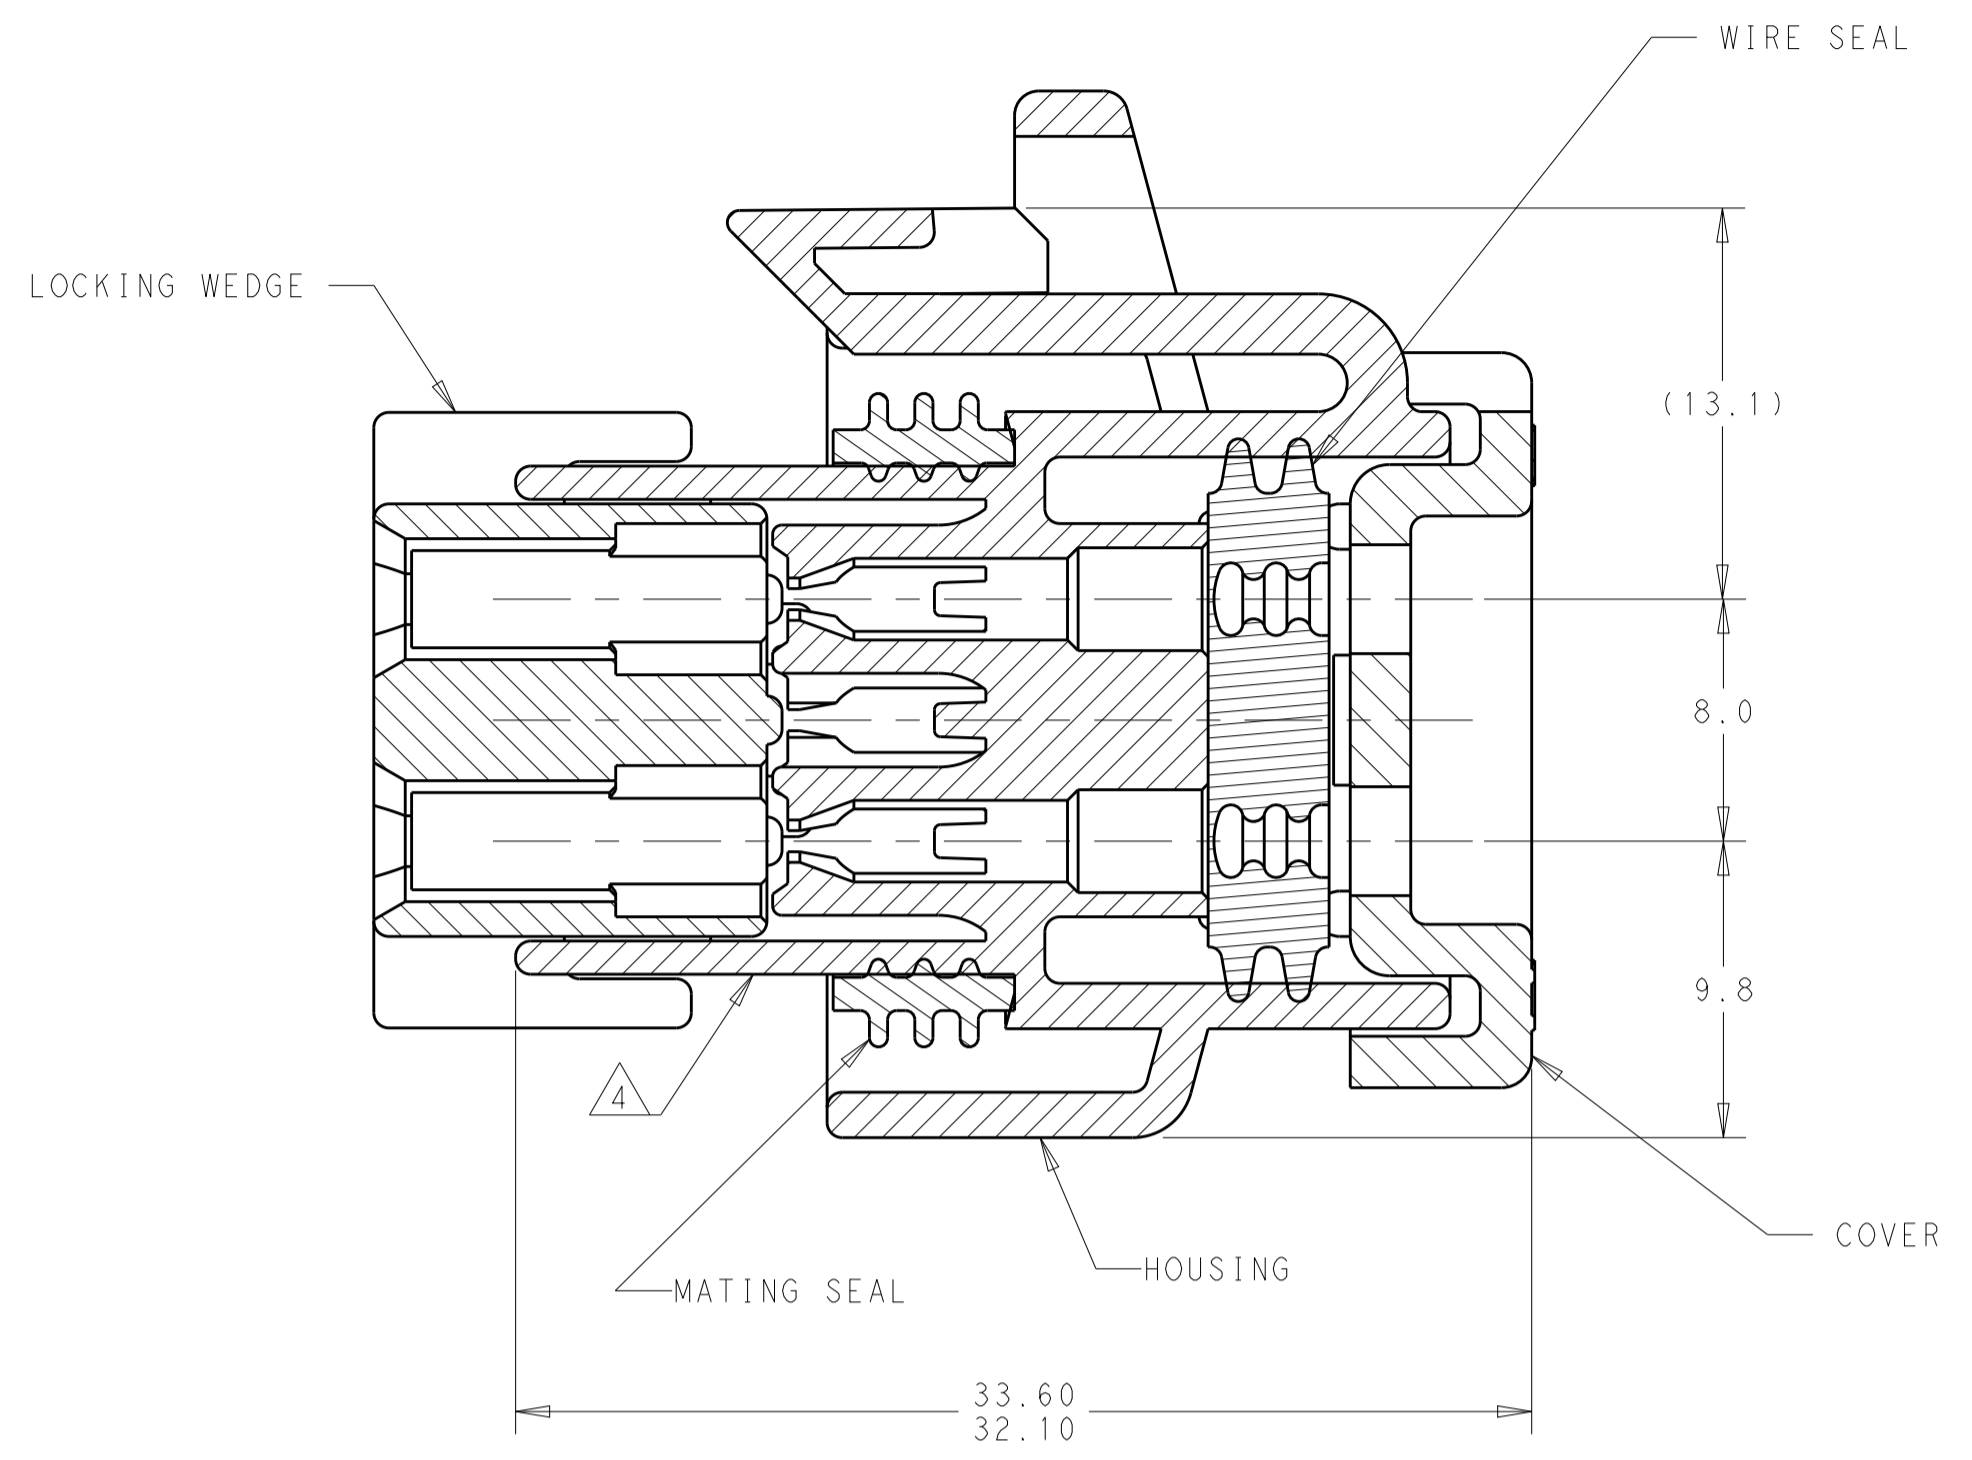

- MATERIAL: HOUSING - UL94V-0 PBT
 LOCKING WEDGE - UL94V-0 PBT, RED
 COVER - UL94V-0 PBT, BLACK
 MATING SEAL - SILICONE
 WIRE SEAL - SILICONE
- HOUSING COLORS ARE MECHANICALLY KEYPED TO MATE WITH IDENTICALLY COLORED HEADER ASSEMBLIES.
- PLUG USES REELED TERMINAL 770520 OR LOOSE PIECE TERMINAL 770854.
- DATE CODE ON THIS SURFACE. USES 5 DIGIT CODE: FIRST 2 DIGITS = YEAR, SECOND 2 DIGITS = WEEK, LAST DIGIT = DAY.
- CIRCUITS 3, 7, 16, 17, 21, 22 BLOCKED
- OPTIONAL VOID CORING ON 35 POSITION PLUG ASSEMBLY 776164.

23-POSITION CONNECTOR SHOWN, SEE TABLE BELOW FOR ALTERNATE DIMENSIONS.

CONNECTOR SIZE	A	B	C
8-POSITION	27.4	40	27.50
14-POSITION	35.4	44	27.60
23-POSITION	47.4	50	27.60
35-POSITION	63.4	66	27.45

MATING HEADER	RIGHT-ANGLE	WIRE SEAL COLOR	MATING SEAL COLOR	HOUSING COLOR	NO. OF POSITIONS	PART NUMBER
776230, 776231	776180, 776163	RED	RED	ORANGE	35-POSITION	776164-6
				BLUE		776164-5
				GREY		776164-4
				NATURAL		776164-2
776200, 776228	770669, 776087	GREEN	RED	BLACK	23-POSITION	776164-1
				BLUE		770680-5
				GREY		770680-4
				BLACK		770680-3
776261, 776262	776266, 776267	GREEN	GREEN	NATURAL	14-POSITION	770680-2
				BLACK		770680-1
				BLUE		776273-5
				GREY		776273-4
776275, 776276	776279, 776280	YELLOW	YELLOW	NATURAL	8-POSITION	776273-2
				BLACK		776273-1
				NATURAL		776286-2
				BLACK		776286-1

SIZE: A1
 CAGE CODE: 100779
 DRAWING NO: C=2293782

RESTRICTED TO: -

SCALE: 4:1 SHEET 1 OF 2 REV E

REVISIONS				
P.	LTN.	DESCRIPTION	DATE	APVD.
-	-	SEE SHEET 1	-	-

1 & 3	NATURAL	776286-2
2 & 4	BLACK	776286-1
KEY SLOT LOCATION (SEE VIEW ABOVE)	COLOR	PART NUMBER

8-POSITION CONNECTOR
KEY SLOT LOCATIONS
SCALE 4:1

3, 8 & 16	BLUE	770680-5
7 & 15	GREY	770680-4
4 & 14	BLACK	770680-3
5 & 11	NATURAL	770680-2
4 & 14	BLACK	770680-1
KEY SLOT LOCATION (SEE VIEW ABOVE)	COLOR	PART NUMBER