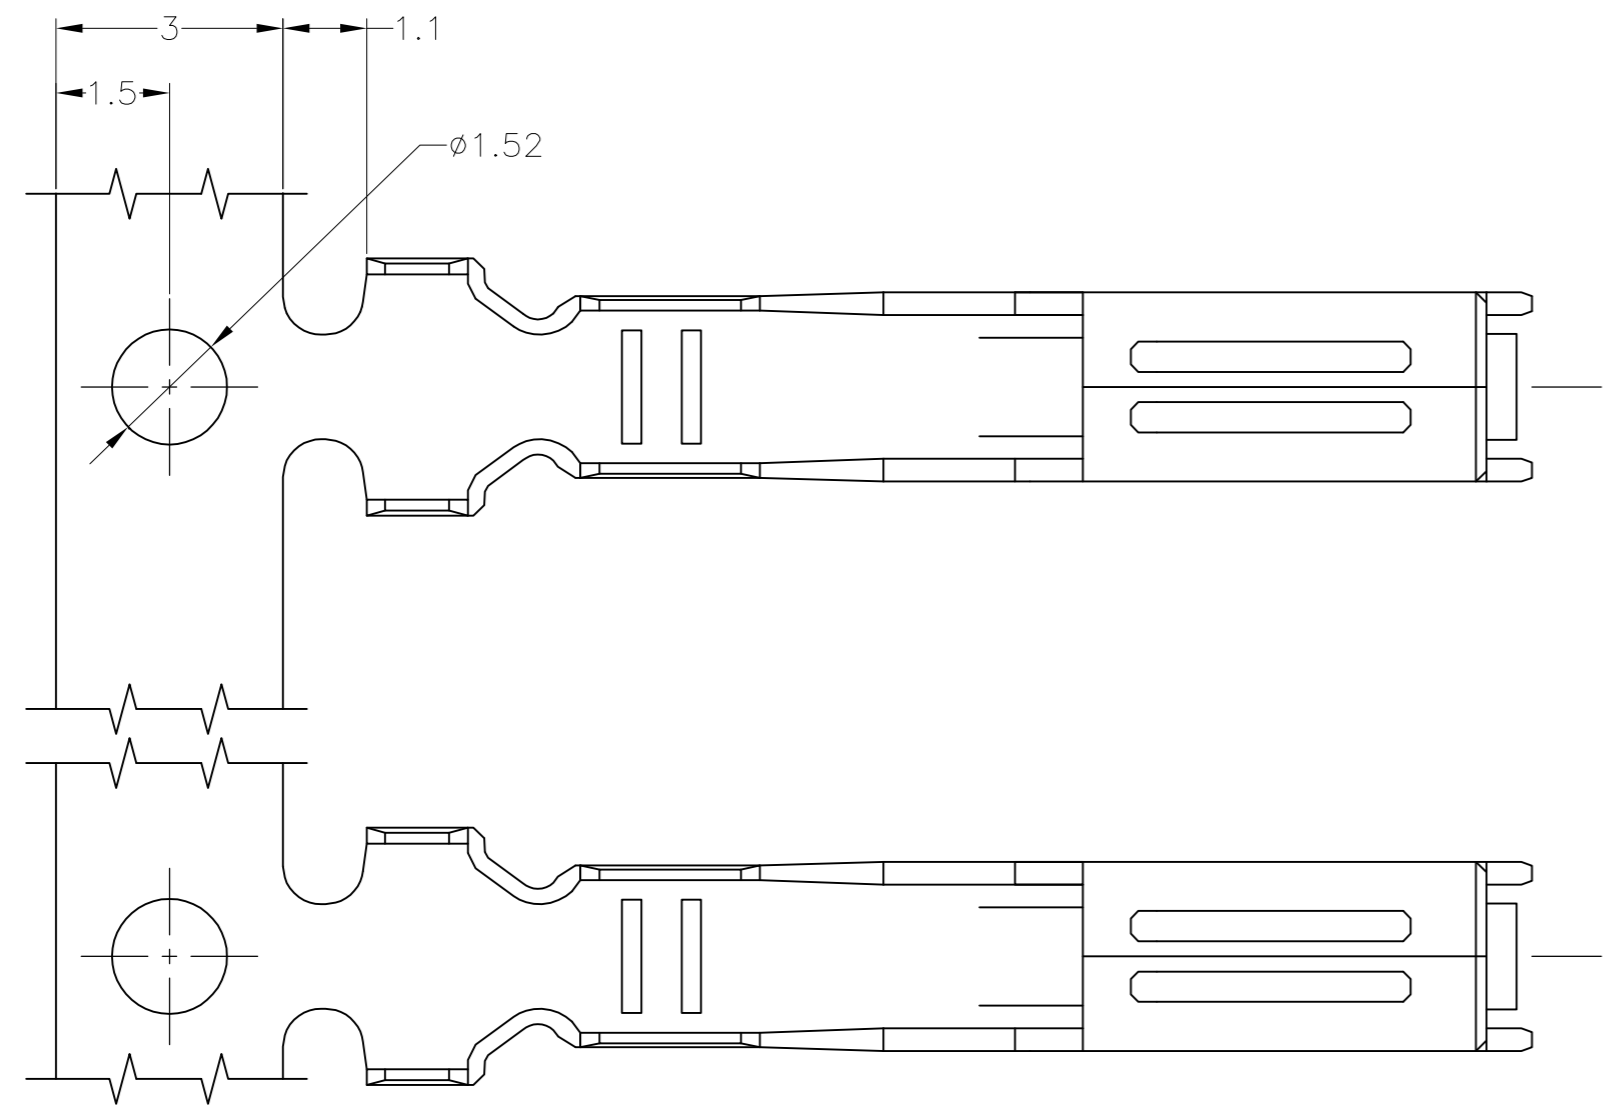

- 1. FINISH: 0.00250 MIN THK BRIGHT TIN OVER
0.00040 MIN THK COPPER
- 2. DESIGNED TO MATE WITH 1.50 × 0.82 TIN PLATE BLADE
- 3. WIRE RANGE: 22-18 AWG
INSULATION DIAMETER RANGE: 1.1-2.25

776001-1
PART NUMBER

THIS DRAWING IS A CONTROLLED DOCUMENT.		DWN T.SHINOHARA 14JAN03	TE Connectivity	
DIMENSIONS: 单位: 毫米 mm		CHK K.BETSUI 14JAN03		
TOLERANCES UNLESS OTHERWISE SPECIFIED: 一般公差		APVD K.BETSUI 14JAN03	NAME 名称	
0 PLC ± - 1 PLC ± 0.25 2 PLC ± 0.15 3 PLC ± - 4 PLC ± - ANGLES ± -		PRODUCT SPEC 108-1452 製品規格	RECEPTACLE TERMINAL 1.5MM SERIES OBD CONNECTOR	
MATERIAL 材料 BRASS C26000, TEMP 4, 0.300±0.010 THK		FINISH 仕上	APPLICATION SPEC 取付適用規格 114-2136	RESTRICTED TO -
WEIGHT -		SCALE 尺度 10:1	SIZE A2	CAGE CODE 00779
CUSTOMER DRAWING		DRAWING NO 番号 C=776001	SHEET 1 OF 1	
		REV D1		