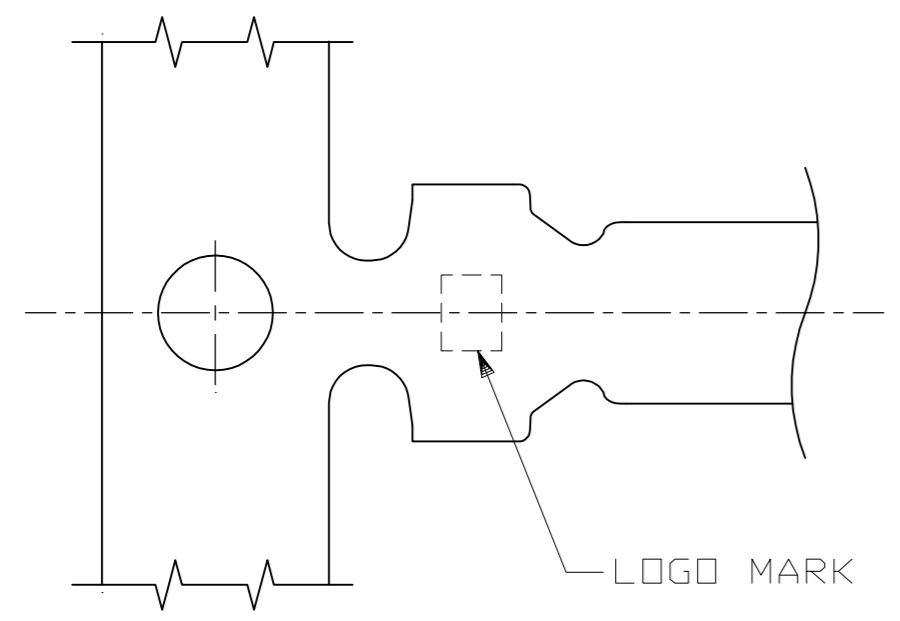

- 1. FINISH: 0.00250 MIN THK BRIGHT TIN OVER
0.00040 MIN THK COPPER
- 2. DESIGNED TO MATE WITH 1.50 × 0.82 TIN PLATE BLADE
- 3. WIRE RANGE: 22-18 AWG
INSULATION DIAMETER RANGE: 1.1-2.25

776001-1
PART NUMBER

THIS DRAWING IS A CONTROLLED DOCUMENT.		DWN T.SHINOHARA 14JAN03	TE Connectivity	
DIMENSIONS: 单位: 毫米 mm		CHK K.BETSUI 14JAN03		
TOLERANCES UNLESS OTHERWISE SPECIFIED: 一般公差		APVD K.BETSUI 14JAN03	NAME 名称	
0 PLC ± - 1 PLC ± 0.25 2 PLC ± 0.15 3 PLC ± - 4 PLC ± - ANGLES ± -		PRODUCT SPEC 108-1452 製品規格	RECEPTACLE TERMINAL 1.5MM SERIES OBD CONNECTOR	
MATERIAL 材料 BRASS C26000, TEMP 4, 0.300±0.010 THK		FINISH 仕上	APPLICATION SPEC 取付適用規格 114-2136	RESTRICTED TO -
WEIGHT -		SCALE 尺度 10:1	SIZE A2	CAGE CODE 00779
CUSTOMER DRAWING		DRAWING NO 番号 C=776001	SHEET 1 OF 1	
		REV D1		