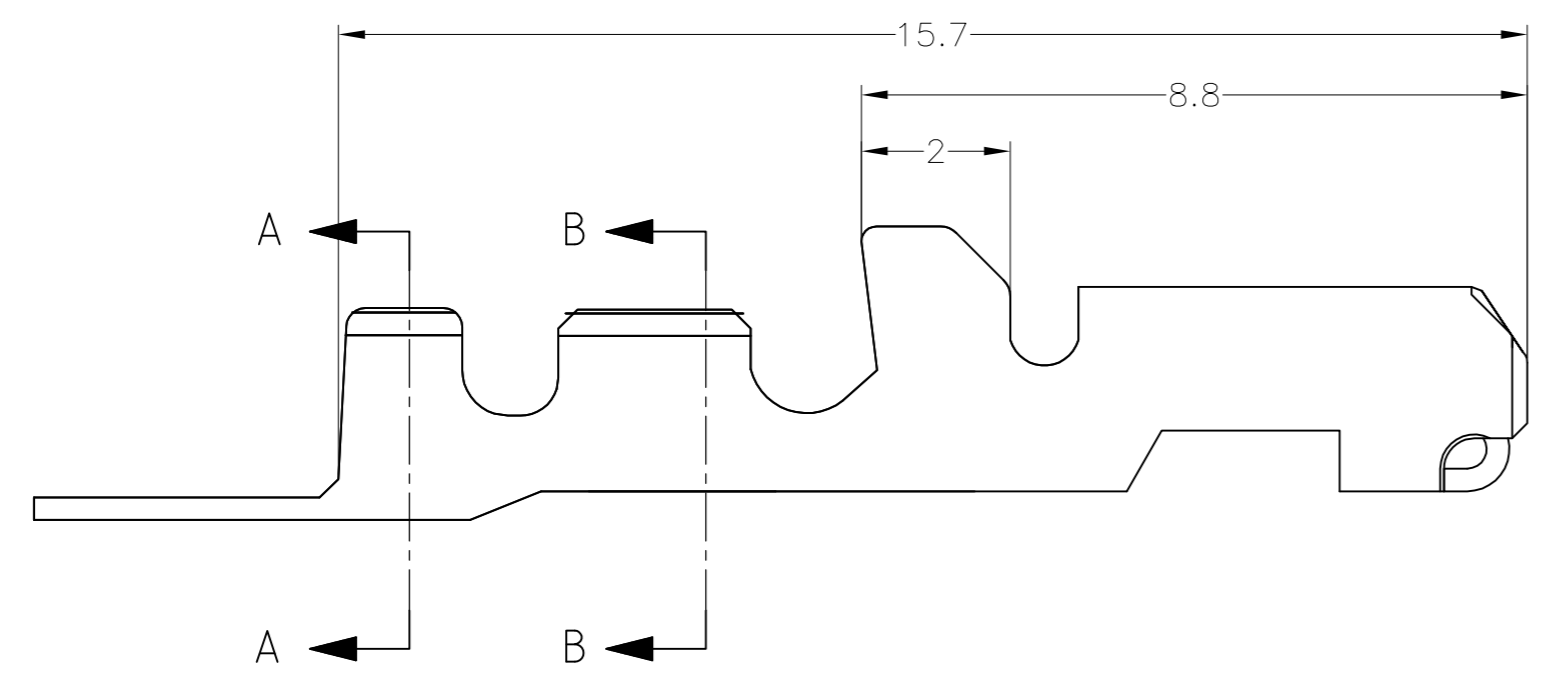

- 1. FINISH: 0.00250 MIN THK BRIGHT TIN OVER
0.00040 MIN THK COPPER
- 2. DESIGNED TO MATE WITH 1.50 × 0.82 TIN PLATE BLADE
- 3. WIRE RANGE: 22-18 AWG
INSULATION DIAMETER RANGE: 1.1-2.25

776001-1
PART NUMBER

THIS DRAWING IS A CONTROLLED DOCUMENT.		DWN T.SHINOHARA 14JAN03	TE Connectivity	
DIMENSIONS: 单位: 毫米 mm		CHK K.BETSUI 14JAN03		
TOLERANCES UNLESS OTHERWISE SPECIFIED: 一般公差		APVD K.BETSUI 14JAN03	NAME 名称	
0 PLC ± - 1 PLC ± 0.25 2 PLC ± 0.15 3 PLC ± - 4 PLC ± - ANGLES ± -		PRODUCT SPEC 108-1452 製品規格	RECEPTACLE TERMINAL 1.5MM SERIES OBD CONNECTOR	
MATERIAL 材料 BRASS C26000, TEMP 4, 0.300±0.010 THK		FINISH 仕上	APPLICATION SPEC 取付適用規格 114-2136	RESTRICTED TO -
WEIGHT -		SCALE 尺度 10:1	SIZE A2	CAGE CODE 00779
CUSTOMER DRAWING		DRAWING NO 番号 C=776001	SHEET 1 OF 1	
		REV D1		