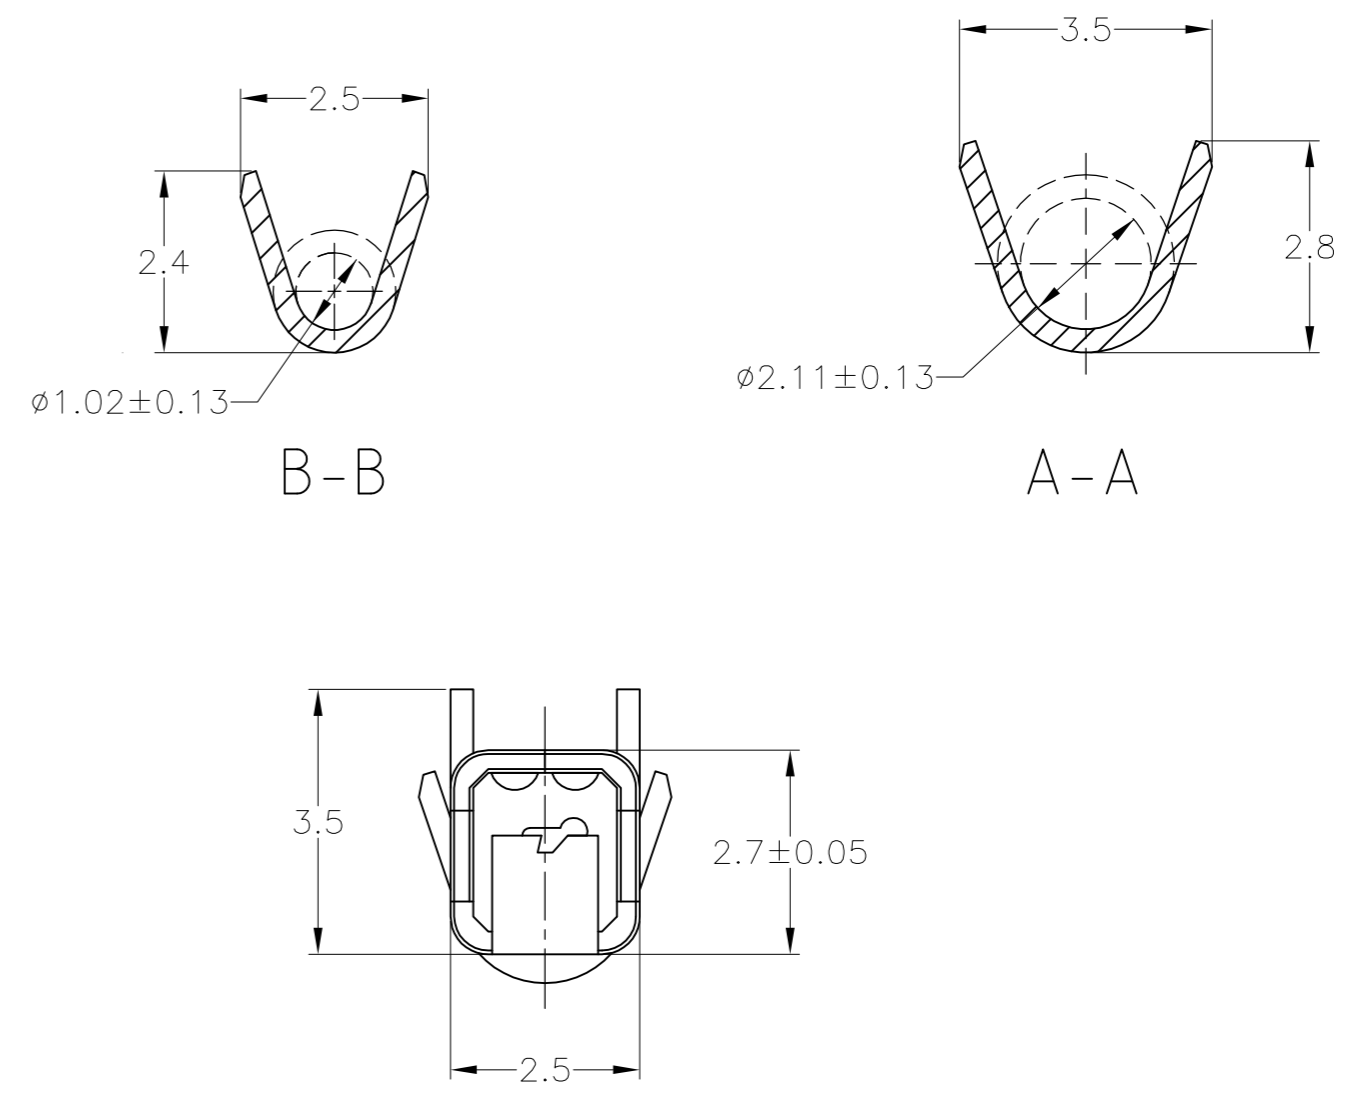

- 1. FINISH: 0.00250 MIN THK BRIGHT TIN OVER
0.00040 MIN THK COPPER
- 2. DESIGNED TO MATE WITH 1.50 × 0.82 TIN PLATE BLADE
- 3. WIRE RANGE: 22-18 AWG
INSULATION DIAMETER RANGE: 1.1-2.25

776001-1
PART NUMBER

THIS DRAWING IS A CONTROLLED DOCUMENT.		DWN T.SHINOHARA 14JAN03	TE Connectivity	
DIMENSIONS: 单位: 毫米 mm		CHK K.BETSUI 14JAN03		
TOLERANCES UNLESS OTHERWISE SPECIFIED: 一般公差		APVD K.BETSUI 14JAN03	NAME 名称	
0 PLC ± - 1 PLC ± 0.25 2 PLC ± 0.15 3 PLC ± - 4 PLC ± - ANGLES ± -		PRODUCT SPEC 108-1452 製品規格	RECEPTACLE TERMINAL 1.5MM SERIES OBD CONNECTOR	
MATERIAL 材料 BRASS C26000, TEMP 4, 0.300±0.010 THK		FINISH 仕上	APPLICATION SPEC 取付適用規格 114-2136	RESTRICTED TO -
WEIGHT -		SCALE 尺度 10:1	SIZE A2	CAGE CODE 00779
CUSTOMER DRAWING		DRAWING NO 番号 C=776001	SHEET 1 OF 1	
		REV D1		