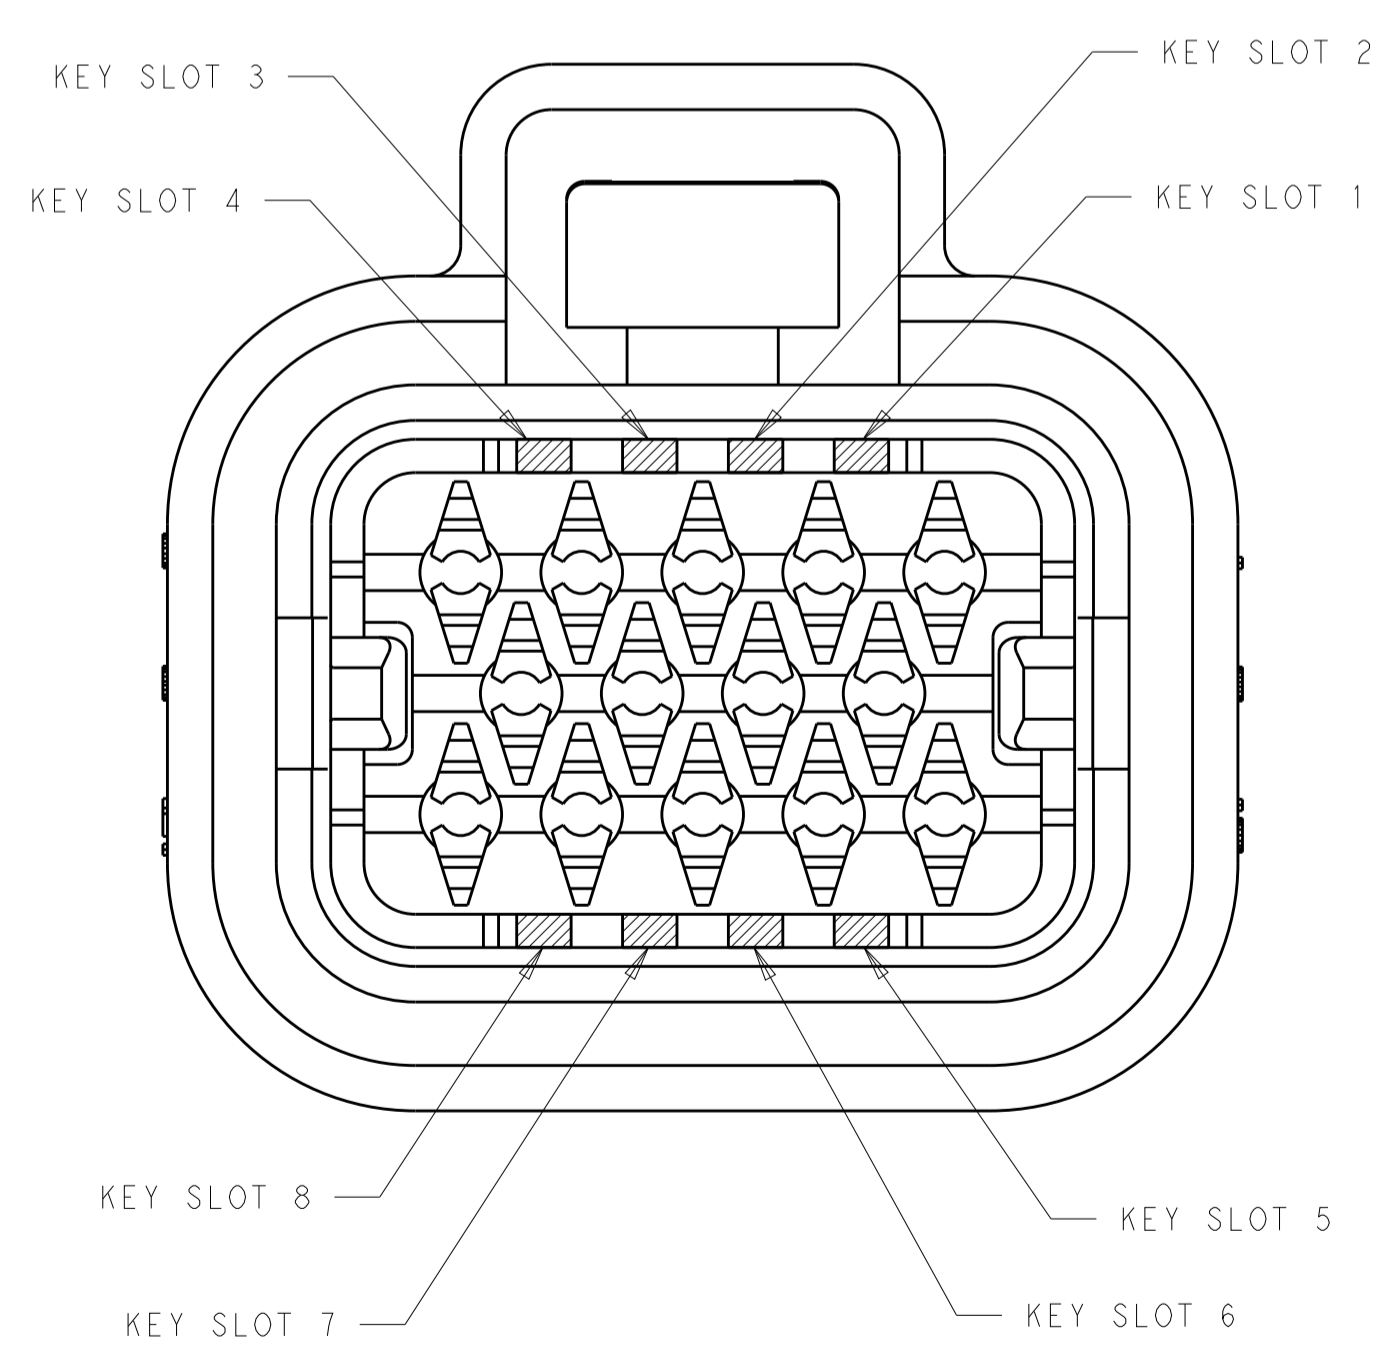

SIZE: A1
 CAGE CODE: 100779
 DRAWING NO: C=2293782

RESTRICTED TO: -

SCALE: 4:1 SHEET 1 OF 2 REV E

REVISIONS				
P.	LTN.	DESCRIPTION	DATE	APVD.
-	-	SEE SHEET 1	-	-

KEY SLOT LOCATION (SEE VIEW ABOVE)	COLOR	PART NUMBER
1 & 3	NATURAL	776286-2
2 & 4	BLACK	776286-1

8-POSITION CONNECTOR
 KEY SLOT LOCATIONS
 SCALE 4:1

KEY SLOT LOCATION (SEE VIEW ABOVE)	COLOR	PART NUMBER
3, 8 & 16	BLUE	770680-5
7 & 15	GREY	770680-4
4 & 14	BLACK	770680-3
5 & 11	NATURAL	770680-2
4 & 14	BLACK	770680-1

23-POSITION CONNECTOR
 KEY SLOT LOCATIONS
 SCALE 4:1

KEY SLOT LOCATION (SEE VIEW ABOVE)	COLOR	PART NUMBER
3 & 5	BLUE	776273-5
2 & 8	GREY	776273-4
1 & 6	NATURAL	776273-2
3 & 7	BLACK	776273-1

14-POSITION CONNECTOR
 KEY SLOT LOCATIONS
 SCALE 4:1

KEY SLOT LOCATION (SEE VIEW ABOVE)	COLOR	PART NUMBER
7 & 22	ORANGE	776164-6
5, 10, 22	BLUE	776164-5
9 & 21	GREY	776164-4
7 & 17	NATURAL	776164-2
6 & 20	BLACK	776164-1

35-POSITION CONNECTOR
 KEY SLOT LOCATIONS
 SCALE 3:1