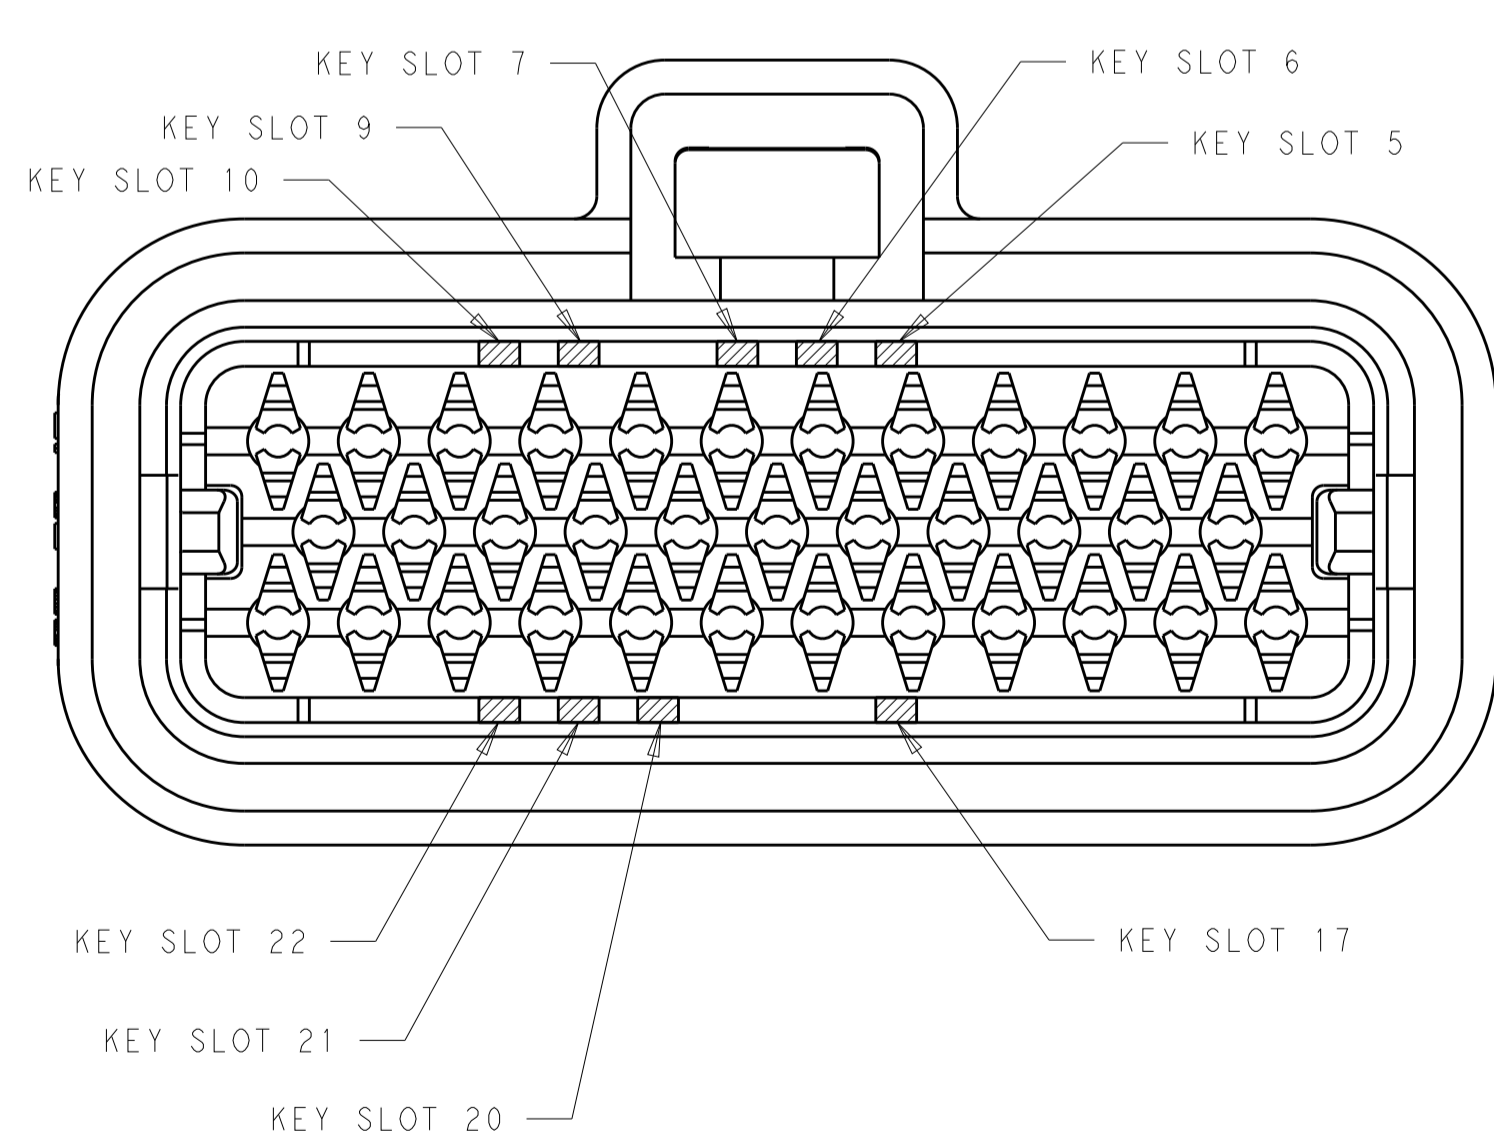

SIZE: A1
 CAGE CODE: 100779
 DRAWING NO: C=2293782

RESTRICTED TO: -

SCALE: 4:1 SHEET 1 OF 2 REV E

REVISIONS				
P.	LTN.	DESCRIPTION	DATE	APVD.
-	-	SEE SHEET 1	-	-

KEY SLOT LOCATION (SEE VIEW ABOVE)	COLOR	PART NUMBER
1 & 3	NATURAL	776286-2
2 & 4	BLACK	776286-1

8-POSITION CONNECTOR
 KEY SLOT LOCATIONS
 SCALE 4:1

KEY SLOT LOCATION (SEE VIEW ABOVE)	COLOR	PART NUMBER
3, 8 & 16	BLUE	770680-5
7 & 15	GREY	770680-4
4 & 14	BLACK	770680-3
5 & 11	NATURAL	770680-2
4 & 14	BLACK	770680-1

23-POSITION CONNECTOR
 KEY SLOT LOCATIONS
 SCALE 4:1

KEY SLOT LOCATION (SEE VIEW ABOVE)	COLOR	PART NUMBER
3 & 5	BLUE	776273-5
2 & 8	GREY	776273-4
1 & 6	NATURAL	776273-2
3 & 7	BLACK	776273-1

14-POSITION CONNECTOR
 KEY SLOT LOCATIONS
 SCALE 4:1