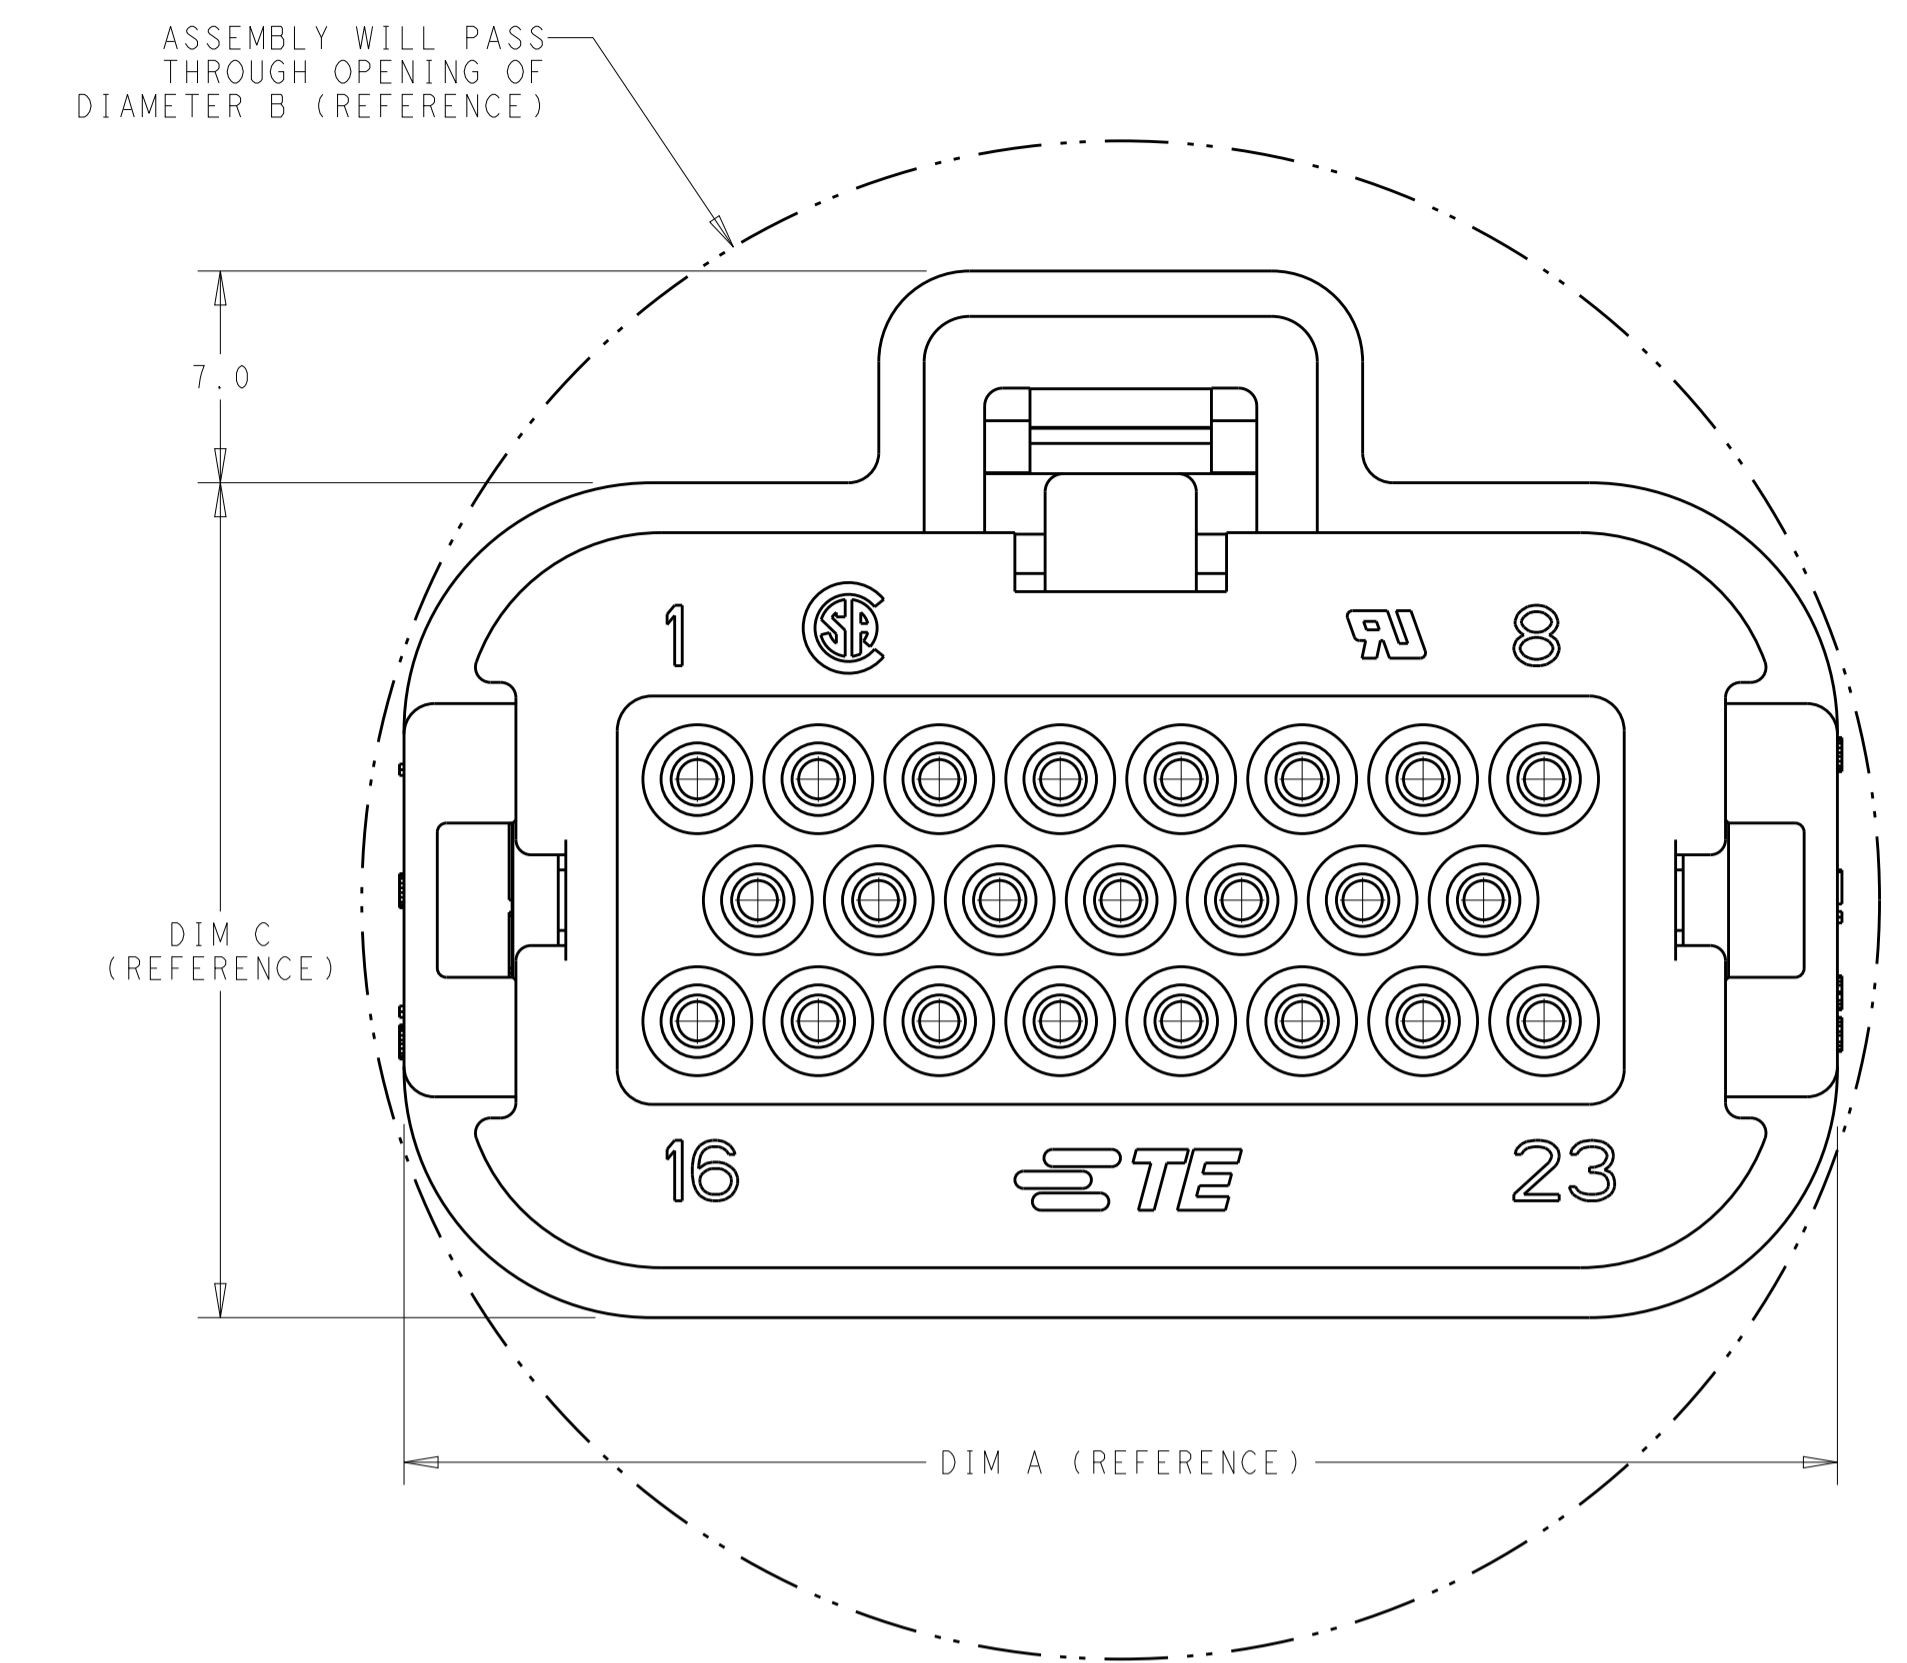

- MATERIAL: HOUSING - UL94V-0 PBT
 LOCKING WEDGE - UL94V-0 PBT, RED
 COVER - UL94V-0 PBT, BLACK
 MATING SEAL - SILICONE
 WIRE SEAL - SILICONE
- HOUSING COLORS ARE MECHANICALLY KEYPED TO MATE WITH IDENTICALLY COLORED HEADER ASSEMBLIES.
- PLUG USES REELED TERMINAL 770520 OR LOOSE PIECE TERMINAL 770854.
- DATE CODE ON THIS SURFACE. USES 5 DIGIT CODE: FIRST 2 DIGITS = YEAR, SECOND 2 DIGITS = WEEK, LAST DIGIT = DAY.
- CIRCUITS 3, 7, 16, 17, 21, 22 BLOCKED
- OPTIONAL VOID CORING ON 35 POSITION PLUG ASSEMBLY 776164.

SIZE: A1
 CAGE CODE: 100779
 DRAWING NO: C=2293782

RESTRICTED TO: -

SCALE: 4:1 SHEET 1 OF 2 REV E

REVISIONS				
P.	LTN.	DESCRIPTION	DATE	APVD.
-	-	SEE SHEET 1	-	-

KEY SLOT LOCATION (SEE VIEW ABOVE)	COLOR	PART NUMBER
1 & 3	NATURAL	776286-2
2 & 4	BLACK	776286-1

8-POSITION CONNECTOR
 KEY SLOT LOCATIONS
 SCALE 4:1

KEY SLOT LOCATION (SEE VIEW ABOVE)	COLOR	PART NUMBER
3, 8 & 16	BLUE	770680-5
7 & 15	GREY	770680-4
4 & 14	BLACK	770680-3
5 & 11	NATURAL	770680-2
4 & 14	BLACK	770680-1

KEY SLOT LOCATION (SEE VIEW ABOVE)	COLOR	PART NUMBER
7 & 22	ORANGE	776164-6
5, 10, 22	BLUE	776164-5
9 & 21	GREY	776164-4
7 & 17	NATURAL	776164-2
6 & 20	BLACK	776164-1

35-POSITION CONNECTOR
 KEY SLOT LOCATIONS
 SCALE 3:1