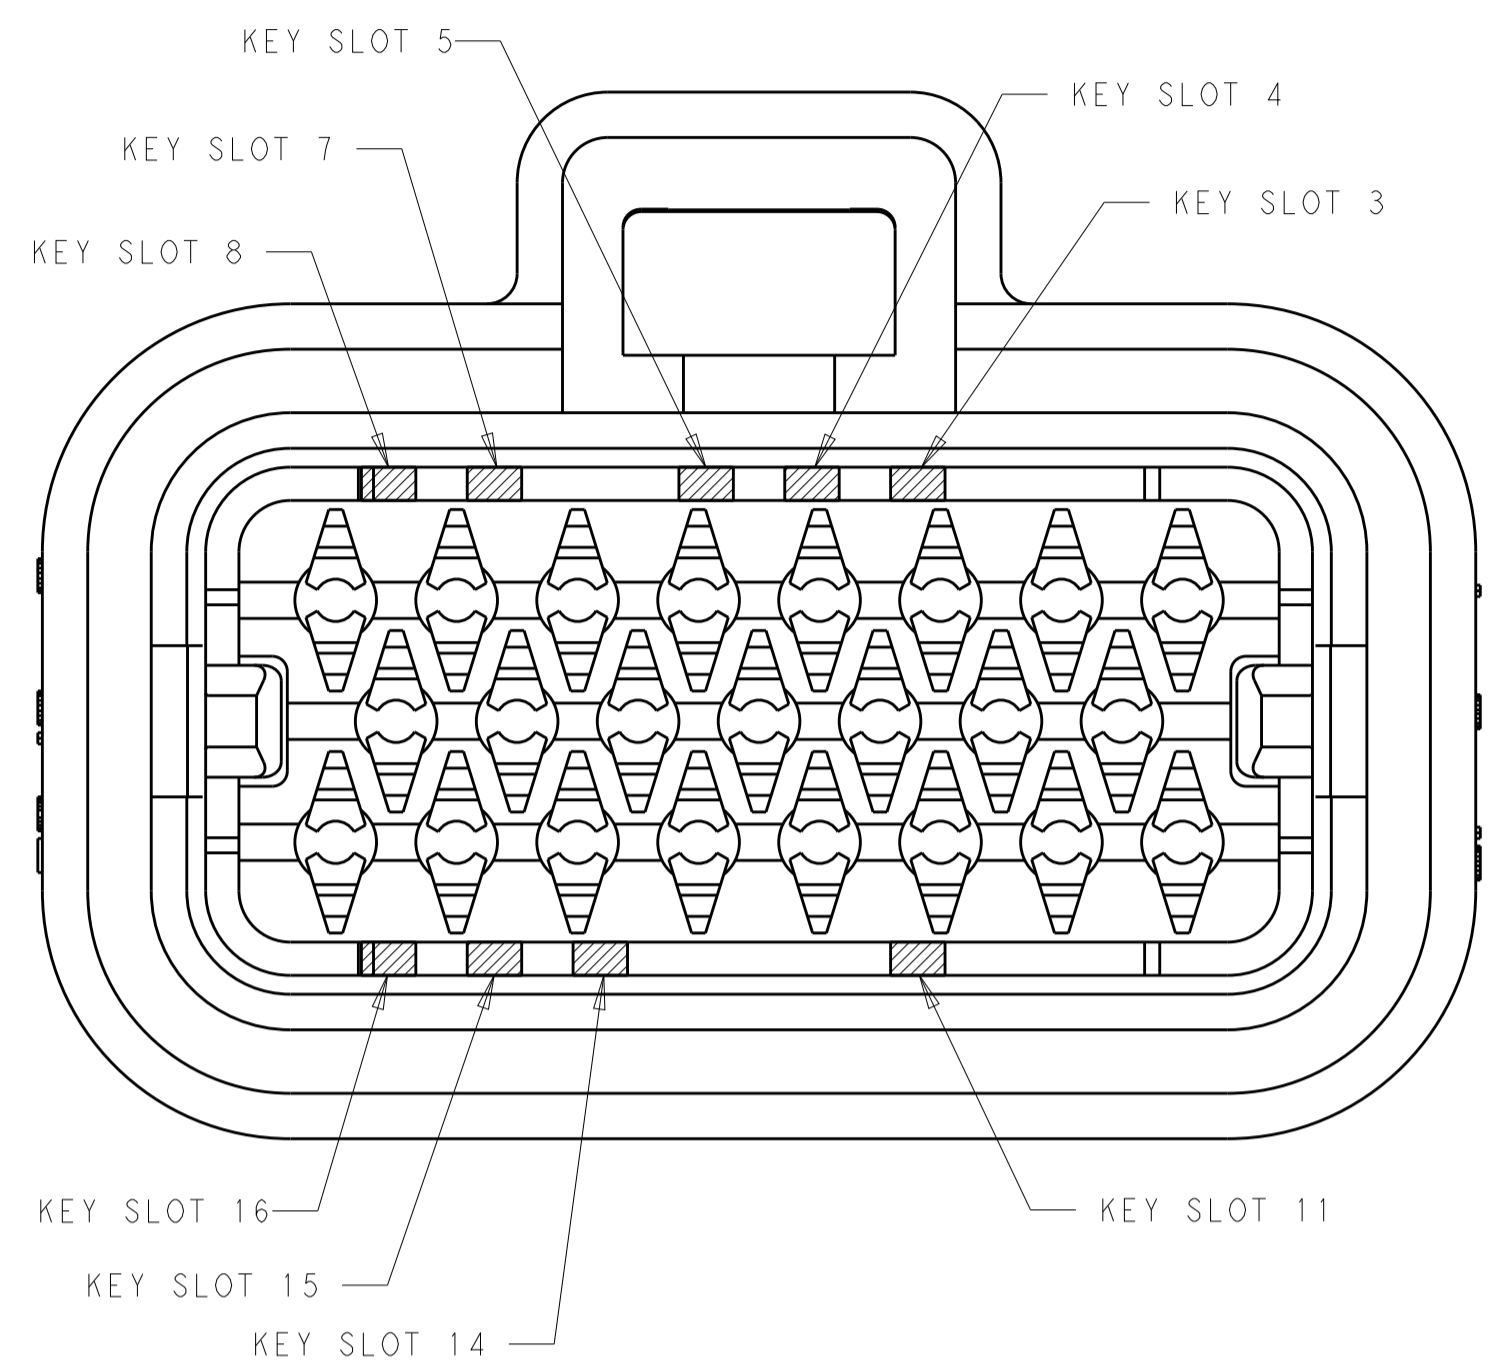

THIS DRAWING IS A CONTROLLED DOCUMENT.

DMN: A. MARTIN 11JUN2015
 CHK: D. STRAUSSER 29JUN2015
 APVD: G. BROWN 29JUN2015

TE Connectivity

NAME: PLUG ASSEMBLY, AMPSEAL FAMILY DRAWING

PRODUCT SPEC: 108-1329
 APPLICATION SPEC: 114-16016

SIZE: A1
 CAGE CODE: 100779
 DRAWING NO: C=2293782

RESTRICTED TO: -

SCALE: 4:1 SHEET 1 OF 2 REV E

REVISIONS				
P.	LTN.	DESCRIPTION	DATE	APVD.
-	-	SEE SHEET 1	-	-

KEY SLOT LOCATION (SEE VIEW ABOVE)	COLOR	PART NUMBER
1 & 3	NATURAL	776286-2
2 & 4	BLACK	776286-1

8-POSITION CONNECTOR
 KEY SLOT LOCATIONS
 SCALE 4:1

KEY SLOT LOCATION (SEE VIEW ABOVE)	COLOR	PART NUMBER
3, 8 & 16	BLUE	770680-5
7 & 15	GREY	770680-4
4 & 14	BLACK	770680-3
5 & 11	NATURAL	770680-2
4 & 14	BLACK	770680-1

23-POSITION CONNECTOR
 KEY SLOT LOCATIONS
 SCALE 4:1

KEY SLOT LOCATION (SEE VIEW ABOVE)	COLOR	PART NUMBER
3 & 5	BLUE	776273-5
2 & 8	GREY	776273-4
1 & 6	NATURAL	776273-2
3 & 7	BLACK	776273-1

14-POSITION CONNECTOR
 KEY SLOT LOCATIONS
 SCALE 4:1