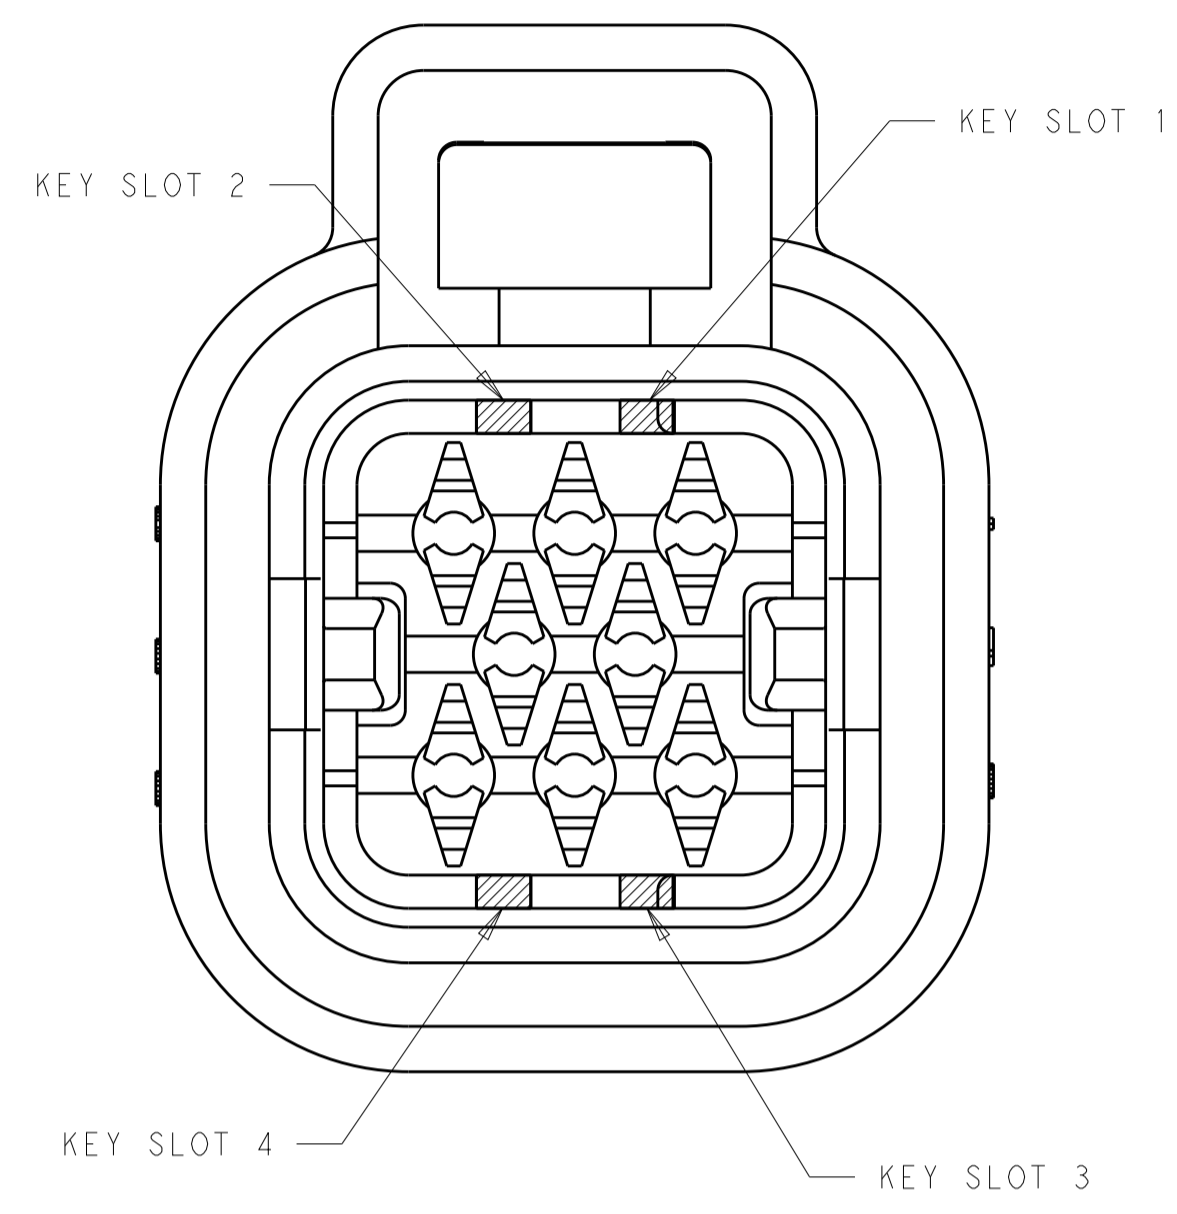

23-POSITION CONNECTOR SHOWN, SEE TABLE BELOW FOR ALTERNATE DIMENSIONS.

CONNECTOR SIZE	A	B	C
8-POSITION	27.4	40	27.50
14-POSITION	35.4	44	27.60
23-POSITION	47.4	50	27.60
35-POSITION	63.4	66	27.45

BOTTOM VIEW WITH LOCKING WEDGE

THIS DRAWING IS A CONTROLLED DOCUMENT.

DMN: A. MARTIN 11JUN2015
 CHK: D. STRAUSSER 29JUN2015
 APVD: G. BROWN 29JUN2015

TE Connectivity

NAME: PLUG ASSEMBLY, AMPSEAL FAMILY DRAWING

PRODUCT SPEC: 108-1329
 APPLICATION SPEC: 114-16016

SIZE: A1
 CAGE CODE: 100779
 DRAWING NO: C=2293782

RESTRICTED TO: -

SCALE: 4:1 SHEET 1 OF 2 REV E

REVISIONS				
P.	LTN.	DESCRIPTION	DATE	APVD.
-	-	SEE SHEET 1	-	-

KEY SLOT LOCATION (SEE VIEW ABOVE)	COLOR	PART NUMBER
1 & 3	NATURAL	776286-2
2 & 4	BLACK	776286-1

8-POSITION CONNECTOR
 KEY SLOT LOCATIONS
 SCALE 4:1

KEY SLOT LOCATION (SEE VIEW ABOVE)	COLOR	PART NUMBER
3, 8 & 16	BLUE	770680-5
7 & 15	GREY	770680-4
4 & 14	BLACK	770680-3
5 & 11	NATURAL	770680-2
4 & 14	BLACK	770680-1