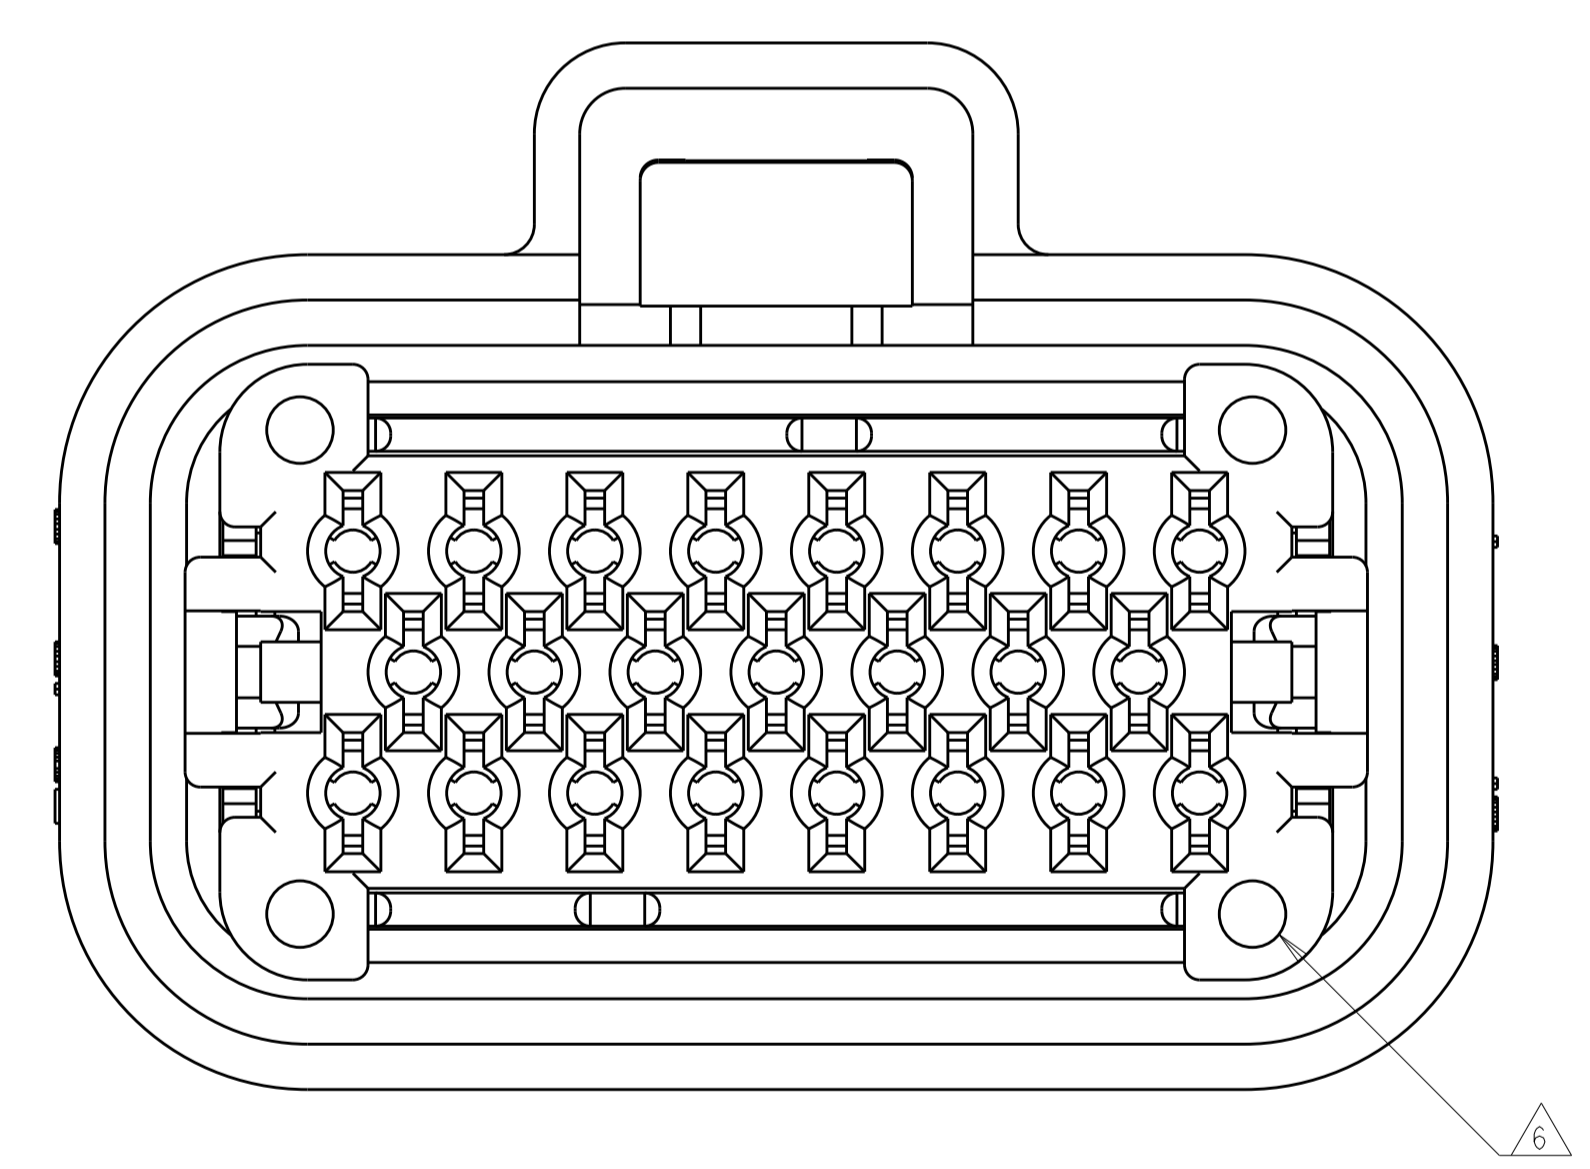

- MATERIAL: HOUSING - UL94V-0 PBT
 LOCKING WEDGE - UL94V-0 PBT, RED
 COVER - UL94V-0 PBT, BLACK
 MATING SEAL - SILICONE
 WIRE SEAL - SILICONE
- HOUSING COLORS ARE MECHANICALLY KEYPED TO MATE WITH IDENTICALLY COLORED HEADER ASSEMBLIES.
- PLUG USES REELED TERMINAL 770520 OR LOOSE PIECE TERMINAL 770854.
- DATE CODE ON THIS SURFACE. USES 5 DIGIT CODE: FIRST 2 DIGITS = YEAR, SECOND 2 DIGITS = WEEK, LAST DIGIT = DAY.
- CIRCUITS 3, 7, 16, 17, 21, 22 BLOCKED
- OPTIONAL VOID CORING ON 35 POSITION PLUG ASSEMBLY 776164.

23-POSITION CONNECTOR SHOWN, SEE TABLE BELOW FOR ALTERNATE DIMENSIONS.

CONNECTOR SIZE	A	B	C
8-POSITION	27.4	40	27.50
14-POSITION	35.4	44	27.60
23-POSITION	47.4	50	27.60
35-POSITION	63.4	66	27.45

BOTTOM VIEW WITH LOCKING WEDGE

8-POSITION CONNECTOR
 KEY SLOT LOCATIONS
 SCALE 4:1

KEY SLOT LOCATION (SEE VIEW ABOVE)	COLOR	PART NUMBER
3, 8 & 16	BLUE	770680-5
7 & 15	GREY	770680-4
4 & 14	BLACK	770680-3
5 & 11	NATURAL	770680-2
4 & 14	BLACK	770680-1

KEY SLOT LOCATION (SEE VIEW ABOVE)	COLOR	PART NUMBER
7 & 22	ORANGE	776164-6
5, 10, 22	BLUE	776164-5
9 & 21	GREY	776164-4
7 & 17	NATURAL	776164-2
6 & 20	BLACK	776164-1

35-POSITION CONNECTOR
 KEY SLOT LOCATIONS
 SCALE 3:1