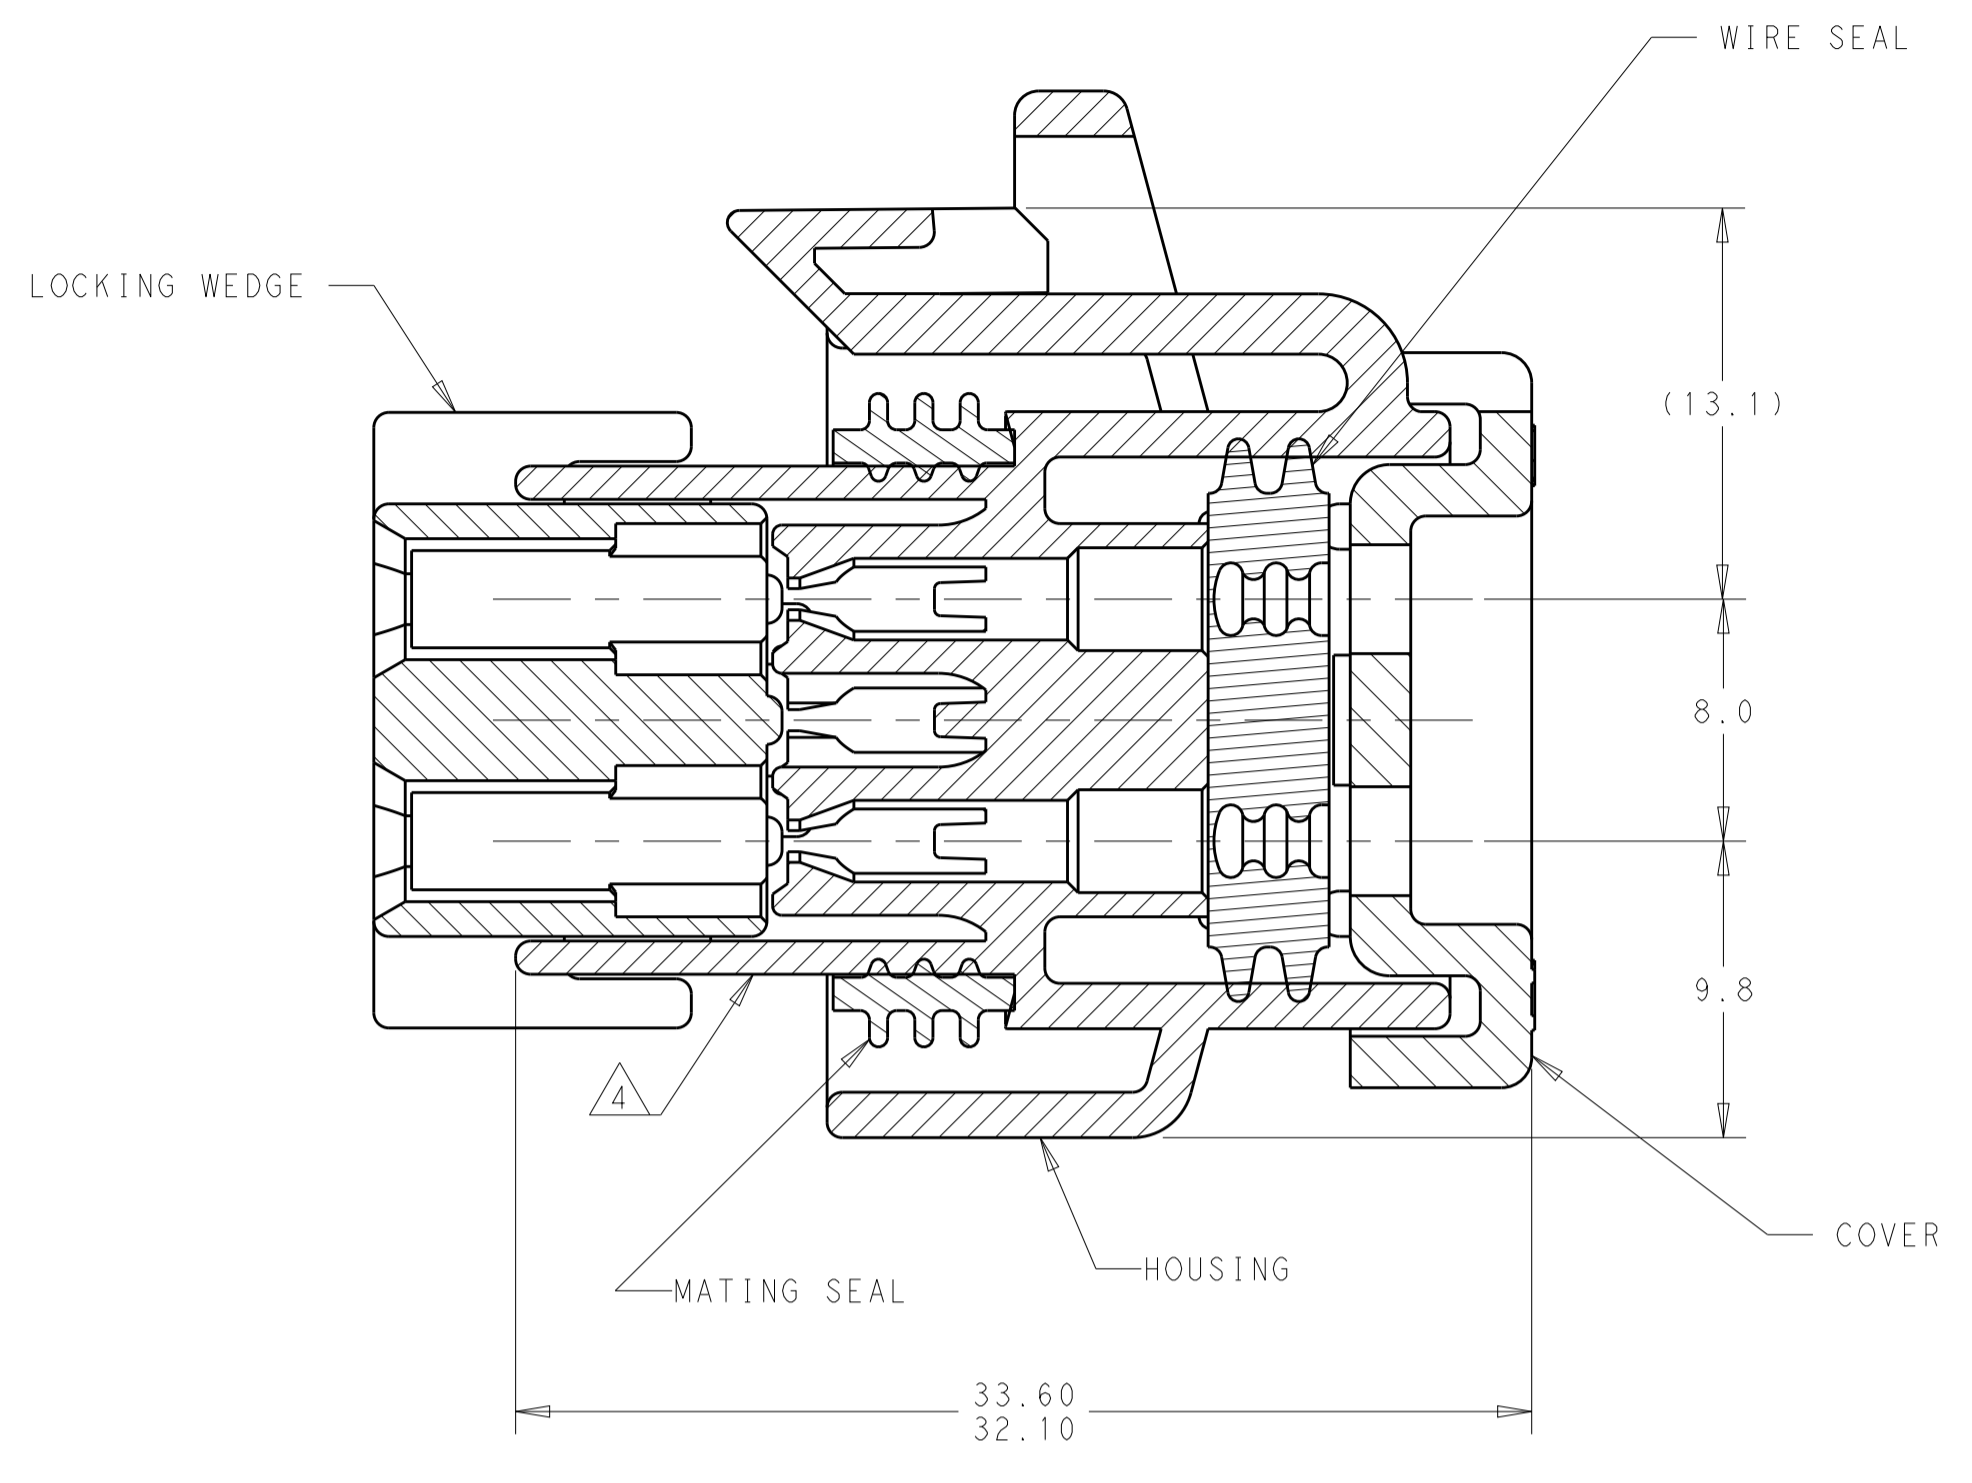

- MATERIAL: HOUSING - UL94V-0 PBT
 LOCKING WEDGE - UL94V-0 PBT, RED
 COVER - UL94V-0 PBT, BLACK
 MATING SEAL - SILICONE
 WIRE SEAL - SILICONE
- HOUSING COLORS ARE MECHANICALLY KEYPED TO MATE WITH IDENTICALLY COLORED HEADER ASSEMBLIES.
- PLUG USES REELED TERMINAL 770520 OR LOOSE PIECE TERMINAL 770854.
- DATE CODE ON THIS SURFACE. USES 5 DIGIT CODE: FIRST 2 DIGITS = YEAR, SECOND 2 DIGITS = WEEK, LAST DIGIT = DAY.
- CIRCUITS 3, 7, 16, 17, 21, 22 BLOCKED
- OPTIONAL VOID CORING ON 35 POSITION PLUG ASSEMBLY 776164.

23-POSITION CONNECTOR SHOWN, SEE TABLE BELOW FOR ALTERNATE DIMENSIONS.

CONNECTOR SIZE	A	B	C
8-POSITION	27.4	40	27.50
14-POSITION	35.4	44	27.60
23-POSITION	47.4	50	27.60
35-POSITION	63.4	66	27.45

BOTTOM VIEW WITH LOCKING WEDGE

SIZE: A1
 CAGE CODE: 100779
 DRAWING NO: C=2293782

RESTRICTED TO: -

SCALE: 4:1 SHEET 1 OF 2 REV E

REVISIONS				
P.	LTN.	DESCRIPTION	DATE	APVD.
-	-	SEE SHEET 1	-	-

KEY SLOT LOCATION (SEE VIEW ABOVE)	COLOR	PART NUMBER
1 & 3	NATURAL	776286-2
2 & 4	BLACK	776286-1

8-POSITION CONNECTOR
 KEY SLOT LOCATIONS
 SCALE 4:1

KEY SLOT LOCATION (SEE VIEW ABOVE)	COLOR	PART NUMBER
3, 8 & 16	BLUE	770680-5
7 & 15	GREY	770680-4
4 & 14	BLACK	770680-3
5 & 11	NATURAL	770680-2
4 & 14	BLACK	770680-1