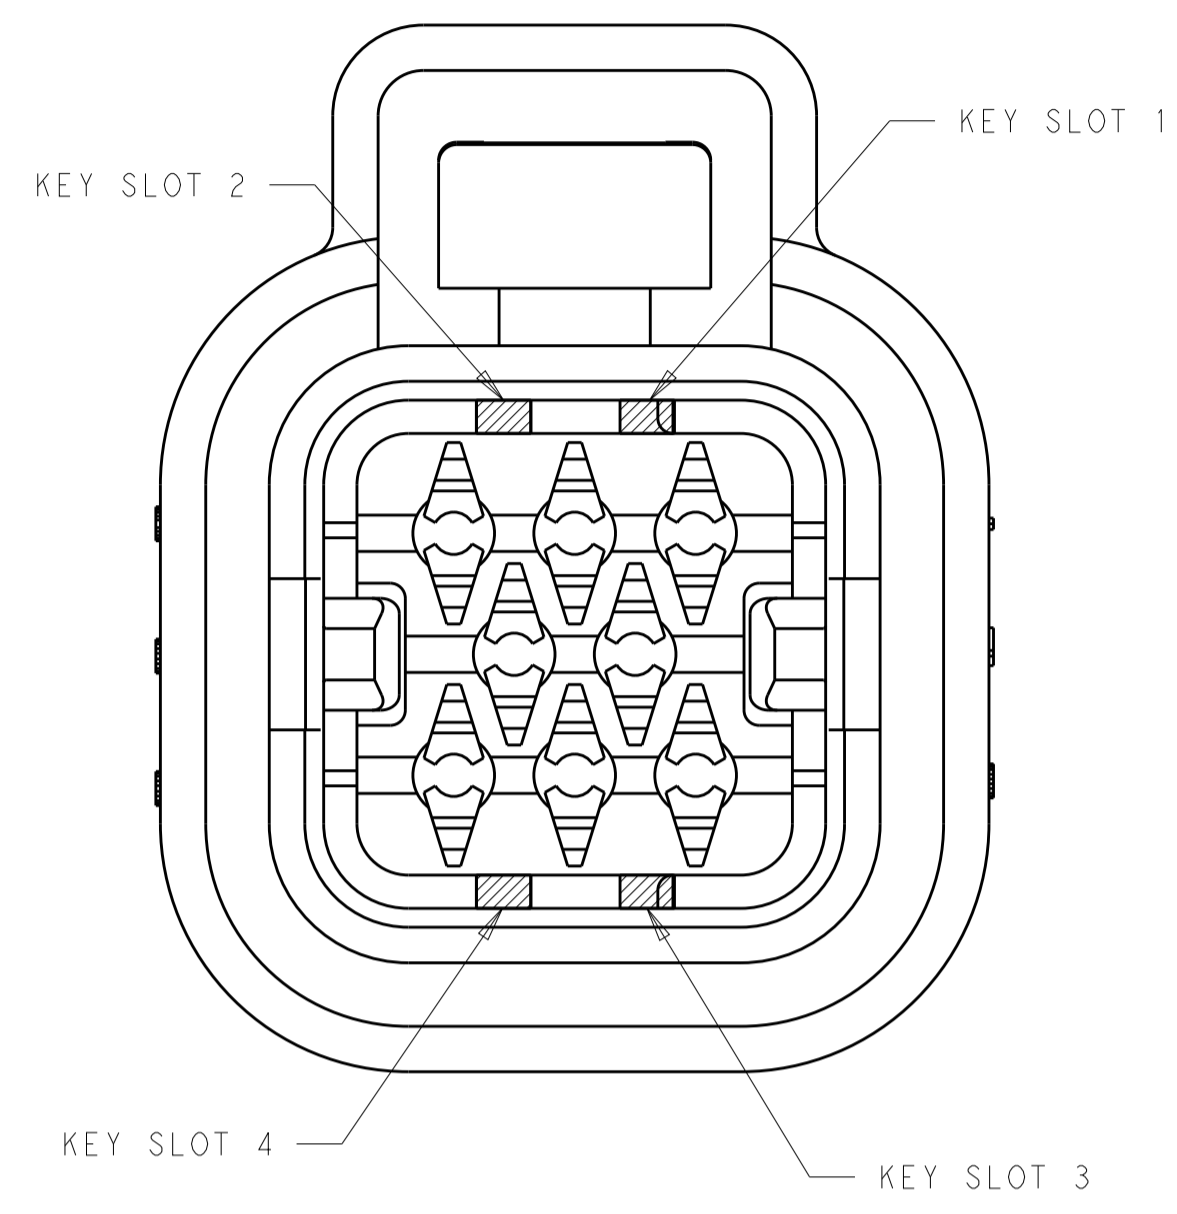

23-POSITION CONNECTOR SHOWN, SEE TABLE BELOW FOR ALTERNATE DIMENSIONS.

CONNECTOR SIZE	A	B	C
8-POSITION	27.4	40	27.50
14-POSITION	35.4	44	27.60
23-POSITION	47.4	50	27.60
35-POSITION	63.4	66	27.45

BOTTOM VIEW WITH LOCKING WEDGE

THIS DRAWING IS A CONTROLLED DOCUMENT.

DMN: A. MARTIN 11JUN2015
 CHK: D. STRAUSSER 29JUN2015
 APVD: G. BROWN 29JUN2015

TE Connectivity

NAME: PLUG ASSEMBLY, AMPSEAL FAMILY DRAWING

PRODUCT SPEC: 108-1329
 APPLICATION SPEC: -
 SIZE: 114-16016
 WEIGHT: -
 CUSTOMER DRAWING

SCALE: 4:1 SHEET 1 OF 2 REV E

REVISIONS				
P.	LTN	DESCRIPTION	DATE	OWN APVD
-	-	SEE SHEET 1	-	-

1 & 3	NATURAL	776286-2
2 & 4	BLACK	776286-1
KEY SLOT LOCATION (SEE VIEW ABOVE)	COLOR	PART NUMBER

8-POSITION CONNECTOR
 KEY SLOT LOCATIONS
 SCALE 4:1

35-POSITION CONNECTOR
 KEY SLOT LOCATIONS
 SCALE 3:1

THIS DRAWING IS A CONTROLLED DOCUMENT.		OWN: A. MARTIN 11JUN2015	TE Connectivity NAME: PLUG ASSEMBLY, AMPSEAL FAMILY DRAWING
DIMENSIONS: mm		CHK: D. STRAUSSER 29JUN2015	
TOLERANCES UNLESS OTHERWISE SPECIFIED: 0 PLC ± 1 PLC ±0.2 2 PLC ± 3 PLC ± 4 PLC ± ANGLES ±		APVD: G. BROWN 29JUN2015	
MATERIAL: SEE NOTE 1		FINISH: -	
PRODUCT SPEC: 108-1329 APPLICATION SPEC: 114-16016		SIZE: A1 CAGE CODE: 00779 DRAWING NO: C=2293782	RESTRICTED TO: -
CUSTOMER DRAWING		SCALE: 1:1	SHEET: 2 OF 2