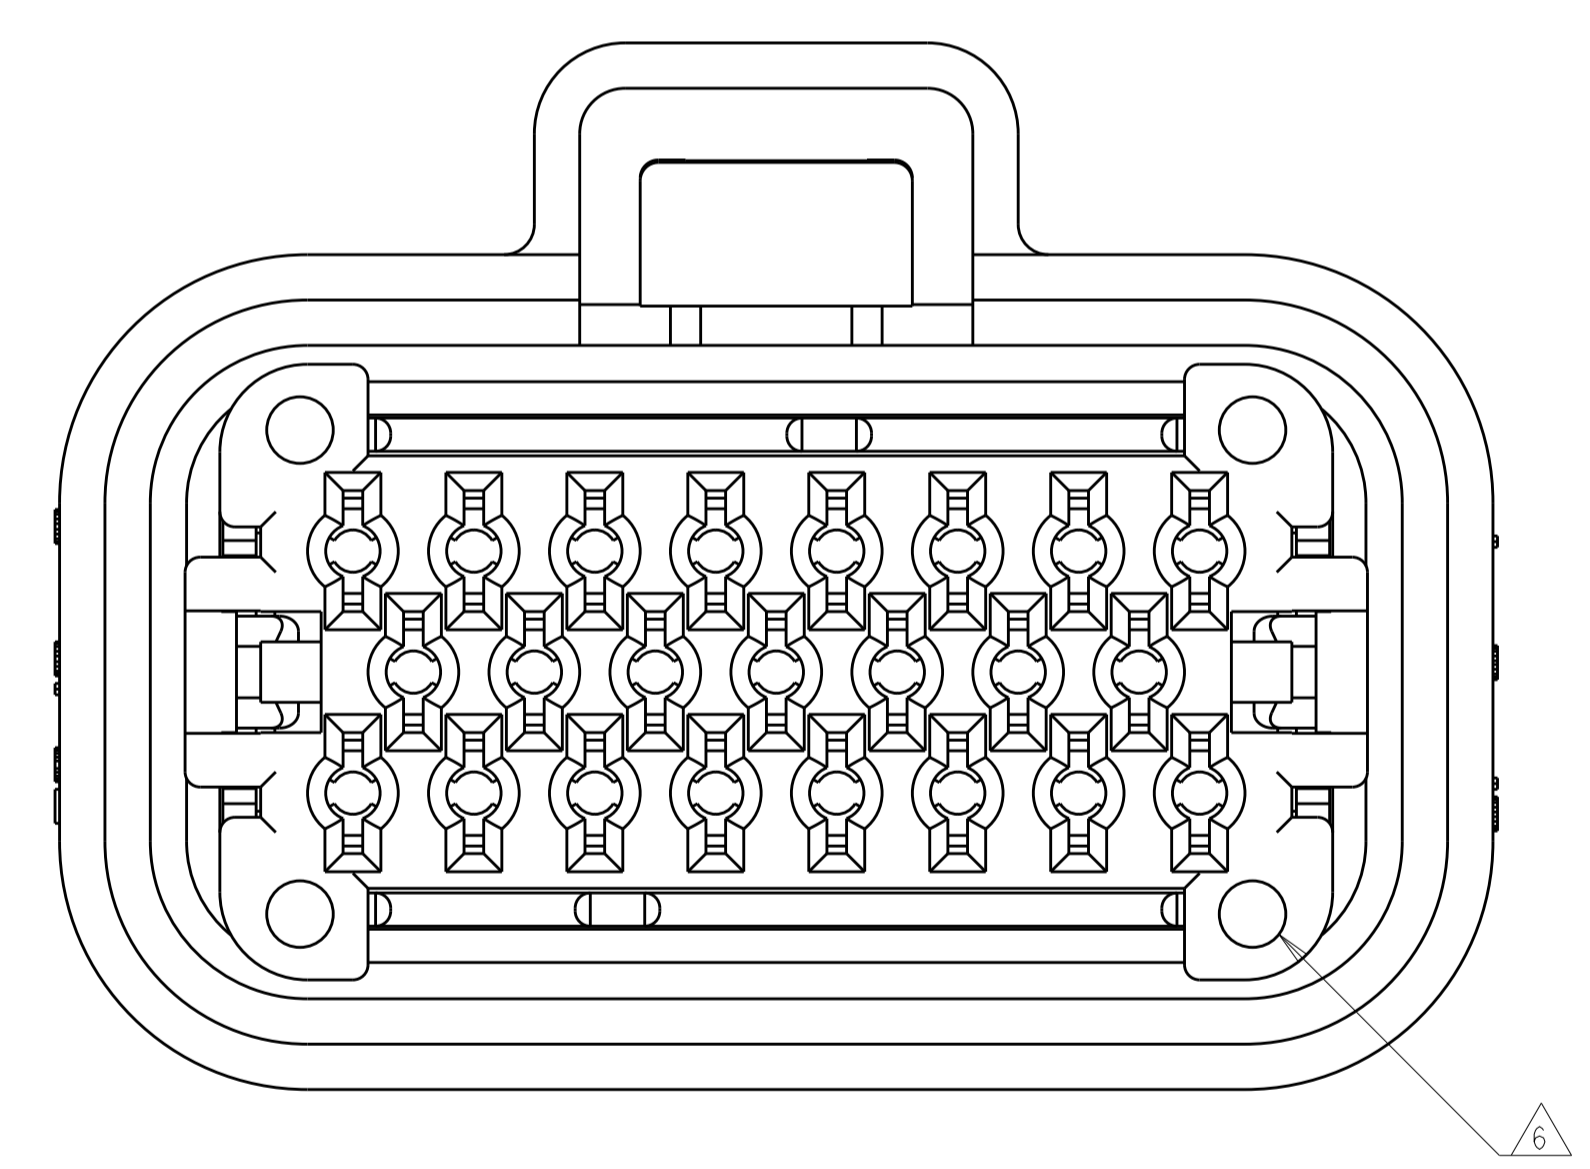

- MATERIAL: HOUSING - UL94V-0 PBT
 LOCKING WEDGE - UL94V-0 PBT, RED
 COVER - UL94V-0 PBT, BLACK
 MATING SEAL - SILICONE
 WIRE SEAL - SILICONE
- HOUSING COLORS ARE MECHANICALLY KEYPED TO MATE WITH IDENTICALLY COLORED HEADER ASSEMBLIES.
- PLUG USES REELED TERMINAL 770520 OR LOOSE PIECE TERMINAL 770854.
- DATE CODE ON THIS SURFACE. USES 5 DIGIT CODE: FIRST 2 DIGITS = YEAR, SECOND 2 DIGITS = WEEK, LAST DIGIT = DAY.
- CIRCUITS 3, 7, 16, 17, 21, 22 BLOCKED
- OPTIONAL VOID CORING ON 35 POSITION PLUG ASSEMBLY 776164.

23-POSITION CONNECTOR SHOWN, SEE TABLE BELOW FOR ALTERNATE DIMENSIONS.

CONNECTOR SIZE	A	B	C
8-POSITION	27.4	40	27.50
14-POSITION	35.4	44	27.60
23-POSITION	47.4	50	27.60
35-POSITION	63.4	66	27.45

BOTTOM VIEW WITH LOCKING WEDGE

SCALE: 4:1 SHEET 1 OF 2 REV E

REVISIONS				
P.	LTN	DESCRIPTION	DATE	OWN APVD
-	-	SEE SHEET 1	-	-

1 & 3	NATURAL	776286-2
2 & 4	BLACK	776286-1
KEY SLOT LOCATION (SEE VIEW ABOVE)	COLOR	PART NUMBER

8-POSITION CONNECTOR
 KEY SLOT LOCATIONS
 SCALE 4:1

35-POSITION CONNECTOR
 KEY SLOT LOCATIONS
 SCALE 3:1

THIS DRAWING IS A CONTROLLED DOCUMENT.		OWN: A. MARTIN 11JUN2015	TE Connectivity NAME: PLUG ASSEMBLY, AMPSEAL FAMILY DRAWING
DIMENSIONS: mm		CHK: D. STRAUSSER 29JUN2015	
TOLERANCES UNLESS OTHERWISE SPECIFIED: 0 PLC ± 1 PLC ±0.2 2 PLC ± 3 PLC ± 4 PLC ± ANGLES ±		APVD: G. BROWN 29JUN2015	
MATERIAL: SEE NOTE 1		FINISH: -	
PRODUCT SPEC: 108-1329 APPLICATION SPEC: 114-16016		SIZE: A1 CAGE CODE: 00779 DRAWING NO: C=2293782	RESTRICTED TO: -
CUSTOMER DRAWING		SCALE: 1:1	SHEET: 2 OF 2