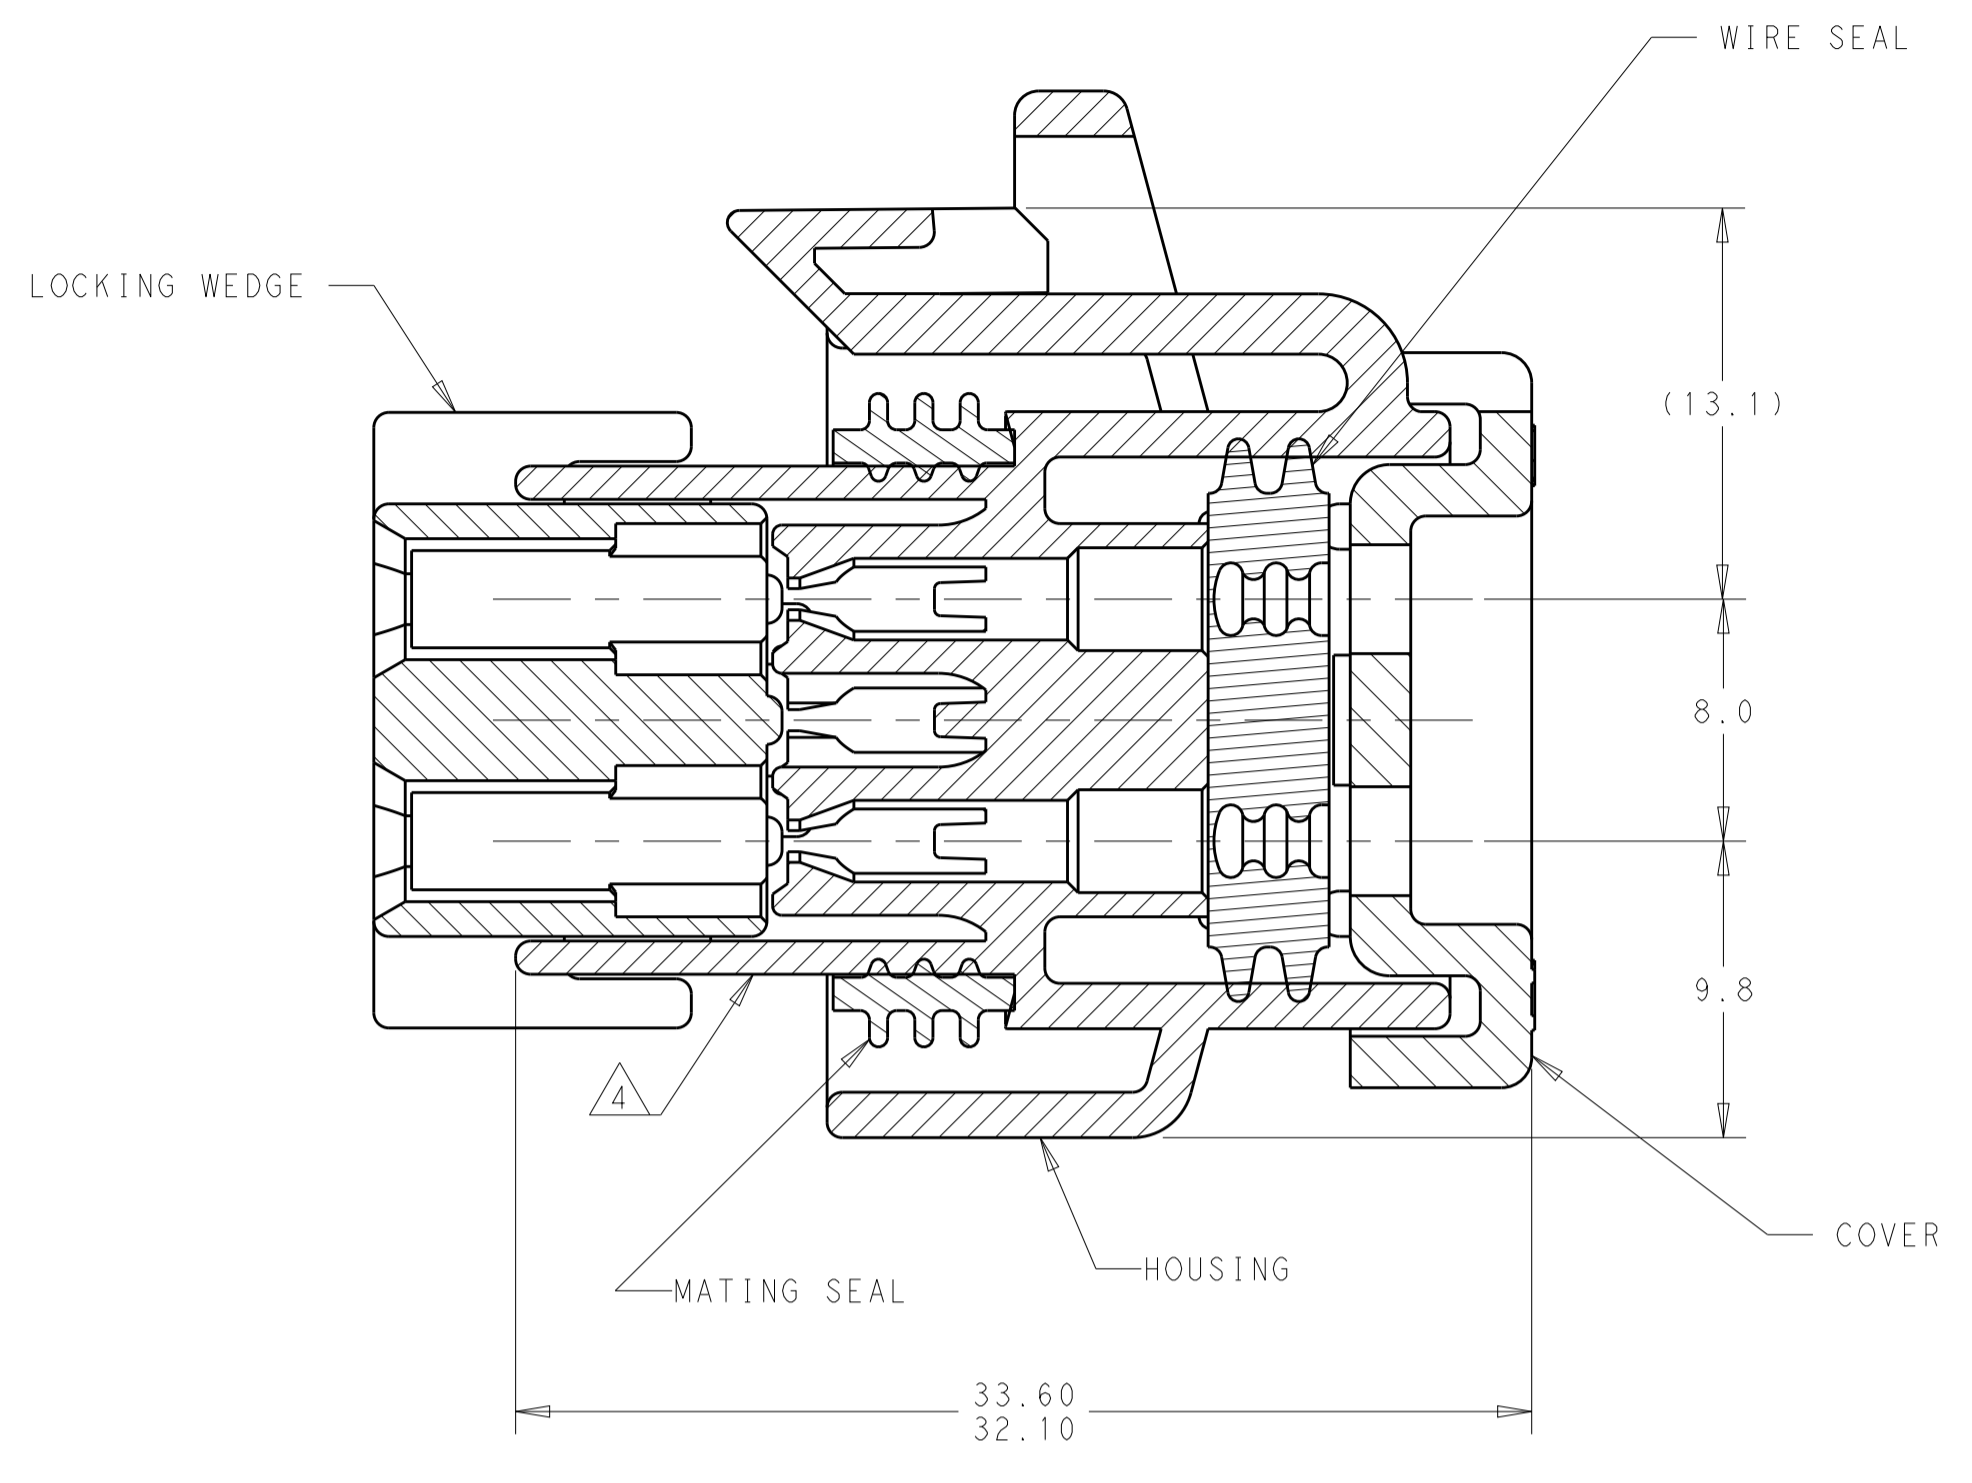

- MATERIAL: HOUSING - UL94V-0 PBT
 LOCKING WEDGE - UL94V-0 PBT, RED
 COVER - UL94V-0 PBT, BLACK
 MATING SEAL - SILICONE
 WIRE SEAL - SILICONE
- HOUSING COLORS ARE MECHANICALLY KEYPED TO MATE WITH IDENTICALLY COLORED HEADER ASSEMBLIES.
- PLUG USES REELED TERMINAL 770520 OR LOOSE PIECE TERMINAL 770854.
- DATE CODE ON THIS SURFACE. USES 5 DIGIT CODE: FIRST 2 DIGITS = YEAR, SECOND 2 DIGITS = WEEK, LAST DIGIT = DAY.
- CIRCUITS 3, 7, 16, 17, 21, 22 BLOCKED
- OPTIONAL VOID CORING ON 35 POSITION PLUG ASSEMBLY 776164.

23-POSITION CONNECTOR SHOWN, SEE TABLE BELOW FOR ALTERNATE DIMENSIONS.

CONNECTOR SIZE	A	B	C
8-POSITION	27.4	40	27.50
14-POSITION	35.4	44	27.60
23-POSITION	47.4	50	27.60
35-POSITION	63.4	66	27.45

BOTTOM VIEW WITH LOCKING WEDGE

SCALE: 4:1 SHEET 1 OF 2 REV E

REVISIONS				
P.	LTN	DESCRIPTION	DATE	OWN APVD
-	-	SEE SHEET 1	-	-

1 & 3	NATURAL	776286-2
2 & 4	BLACK	776286-1
KEY SLOT LOCATION (SEE VIEW ABOVE)	COLOR	PART NUMBER

8-POSITION CONNECTOR
 KEY SLOT LOCATIONS
 SCALE 4:1