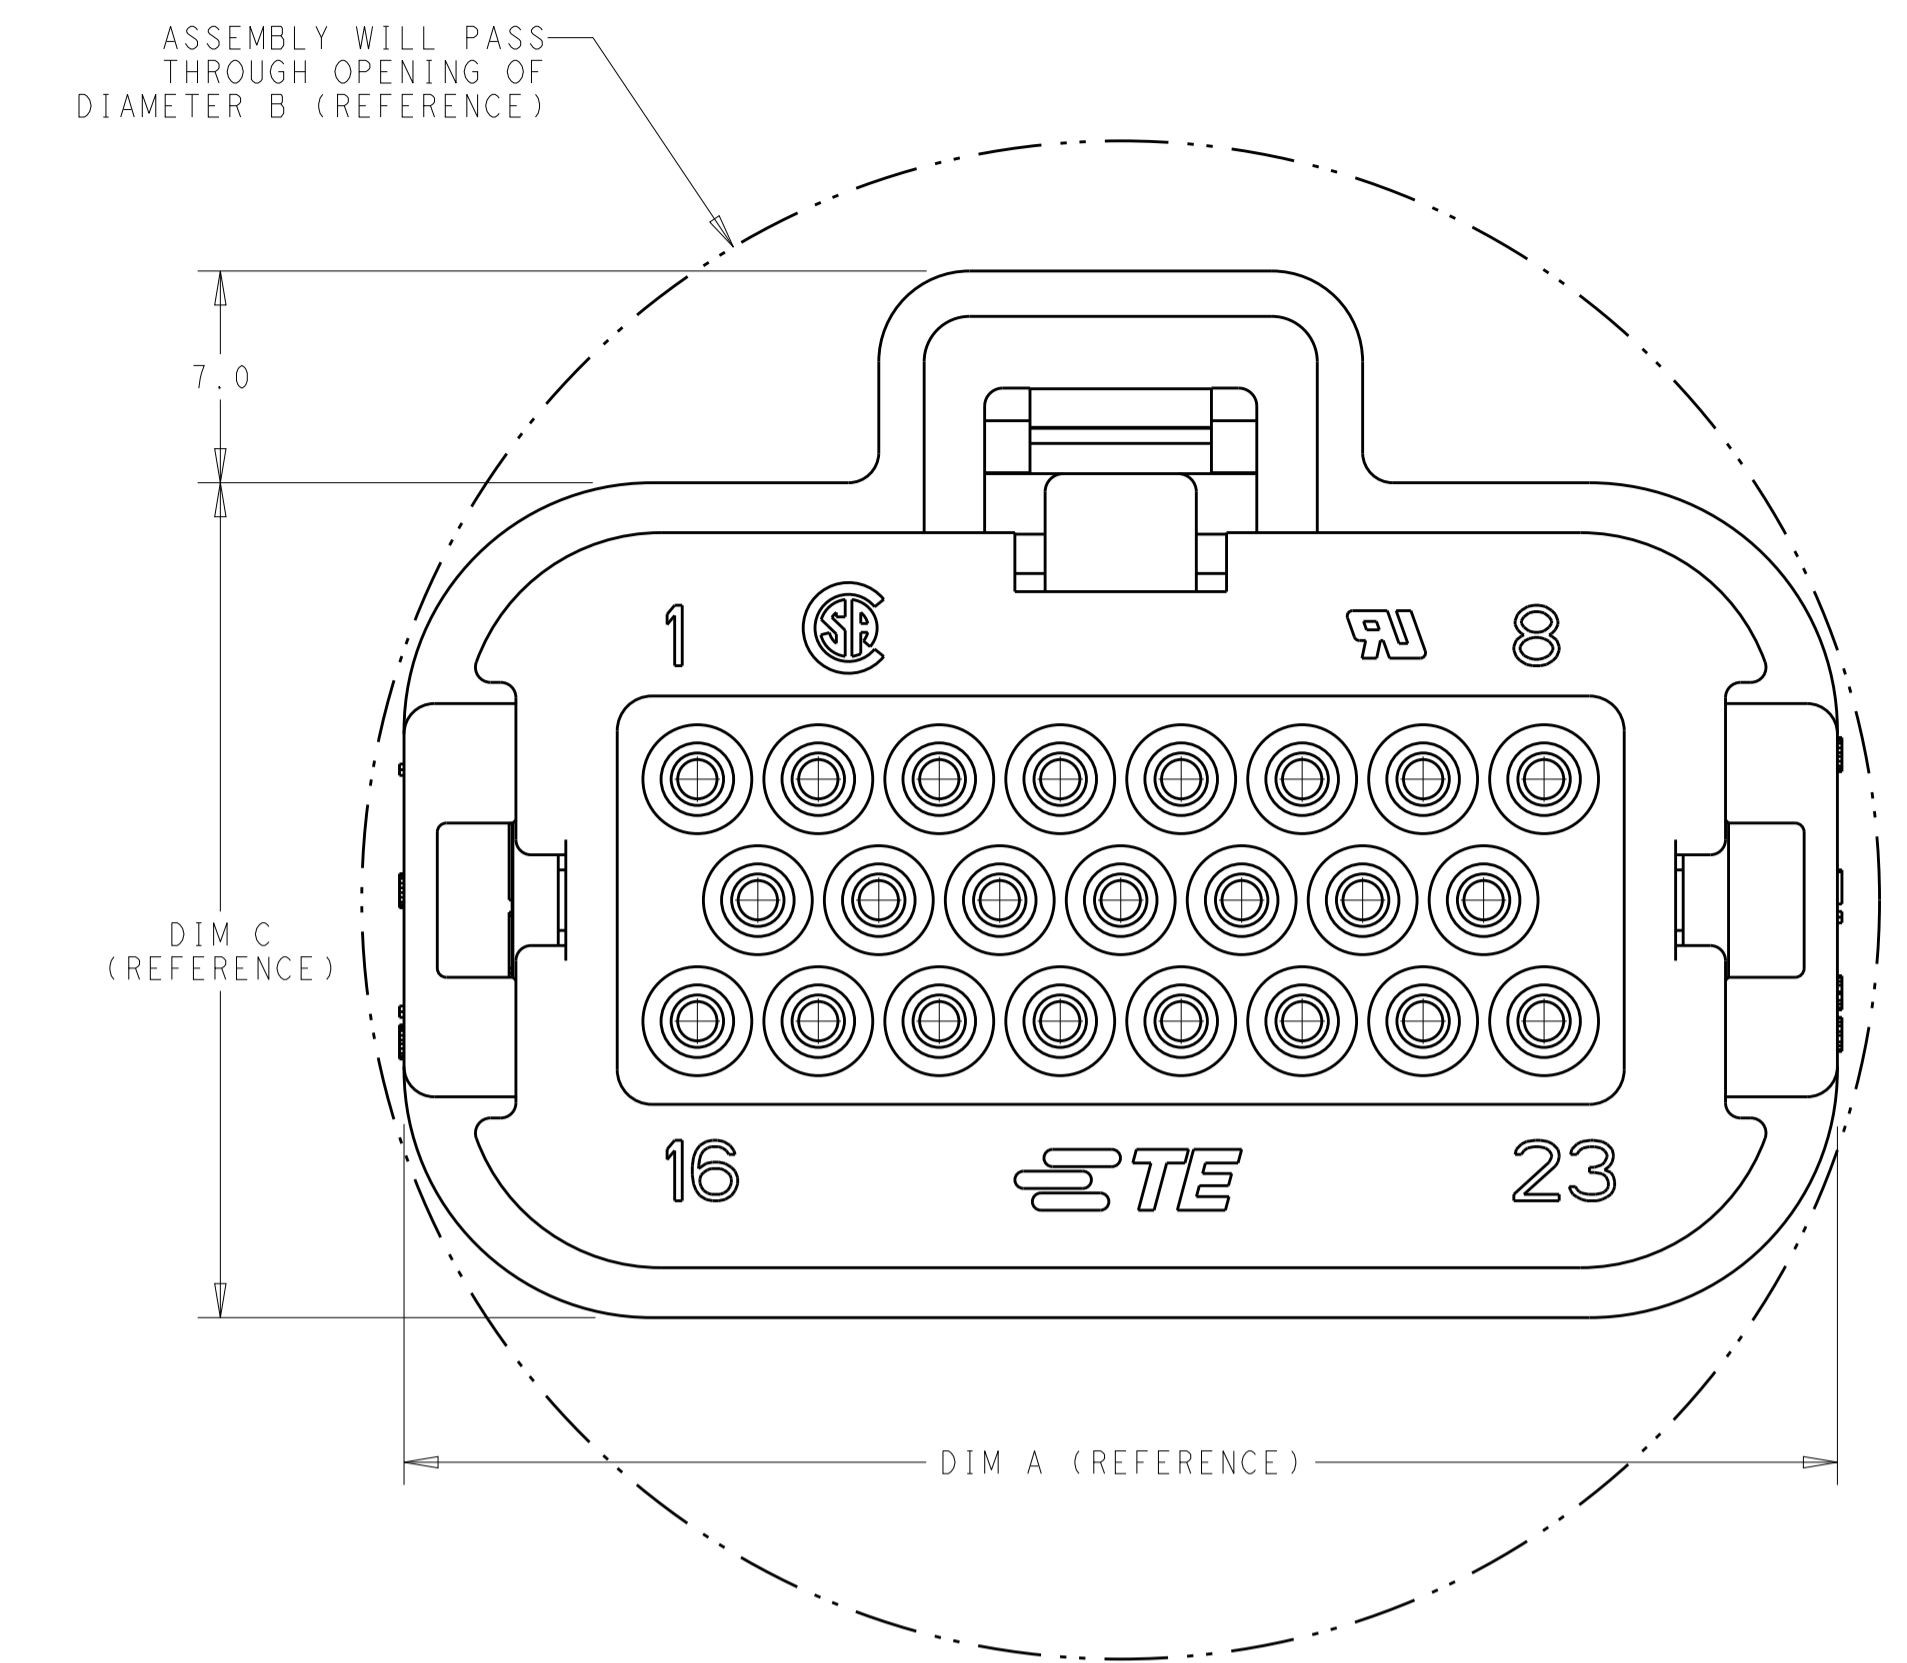

- MATERIAL: HOUSING - UL94V-0 PBT
 LOCKING WEDGE - UL94V-0 PBT, RED
 COVER - UL94V-0 PBT, BLACK
 MATING SEAL - SILICONE
 WIRE SEAL - SILICONE
- HOUSING COLORS ARE MECHANICALLY KEYPED TO MATE WITH IDENTICALLY COLORED HEADER ASSEMBLIES.
- PLUG USES REELED TERMINAL 770520 OR LOOSE PIECE TERMINAL 770854.
- DATE CODE ON THIS SURFACE. USES 5 DIGIT CODE: FIRST 2 DIGITS = YEAR, SECOND 2 DIGITS = WEEK, LAST DIGIT = DAY.
- CIRCUITS 3, 7, 16, 17, 21, 22 BLOCKED
- OPTIONAL VOID CORING ON 35 POSITION PLUG ASSEMBLY 776164.

SCALE: 4:1 SHEET 1 OF 2 REV E

REVISIONS				
P.	LTN	DESCRIPTION	DATE	OWN APVD
-	-	SEE SHEET 1	-	-

1 & 3	NATURAL	776286-2
2 & 4	BLACK	776286-1
KEY SLOT LOCATION (SEE VIEW ABOVE)	COLOR	PART NUMBER

8-POSITION CONNECTOR
 KEY SLOT LOCATIONS
 SCALE 4:1

3, 8 & 16	BLUE	770680-5
7 & 15	GREY	770680-4
4 & 14	BLACK	770680-3
5 & 11	NATURAL	770680-2
4 & 14	BLACK	770680-1
KEY SLOT LOCATION (SEE VIEW ABOVE)	COLOR	PART NUMBER

23-POSITION CONNECTOR
 KEY SLOT LOCATIONS
 SCALE 4:1

35-POSITION CONNECTOR
 KEY SLOT LOCATIONS
 SCALE 3:1

THIS DRAWING IS A CONTROLLED DOCUMENT.		OWN: A. MARTIN 11JUN2015	TE Connectivity NAME: PLUG ASSEMBLY, AMPSEAL FAMILY DRAWING
DIMENSIONS: mm		CHK: D. STRAUSSER 29JUN2015	
TOLERANCES UNLESS OTHERWISE SPECIFIED: 0 PLC ± 1 PLC ±0.2 2 PLC ± 3 PLC ± 4 PLC ± ANGLES ±		APVD: G. BROWN 29JUN2015	
MATERIAL: SEE NOTE 1		FINISH: -	
PRODUCT SPEC: 108-1329 APPLICATION SPEC: 114-16016		SIZE: A1 CAGE CODE: 00779 DRAWING NO: C=2293782	RESTRICTED TO: -
CUSTOMER DRAWING		SCALE: 1:1	SHEET: 2 OF 2