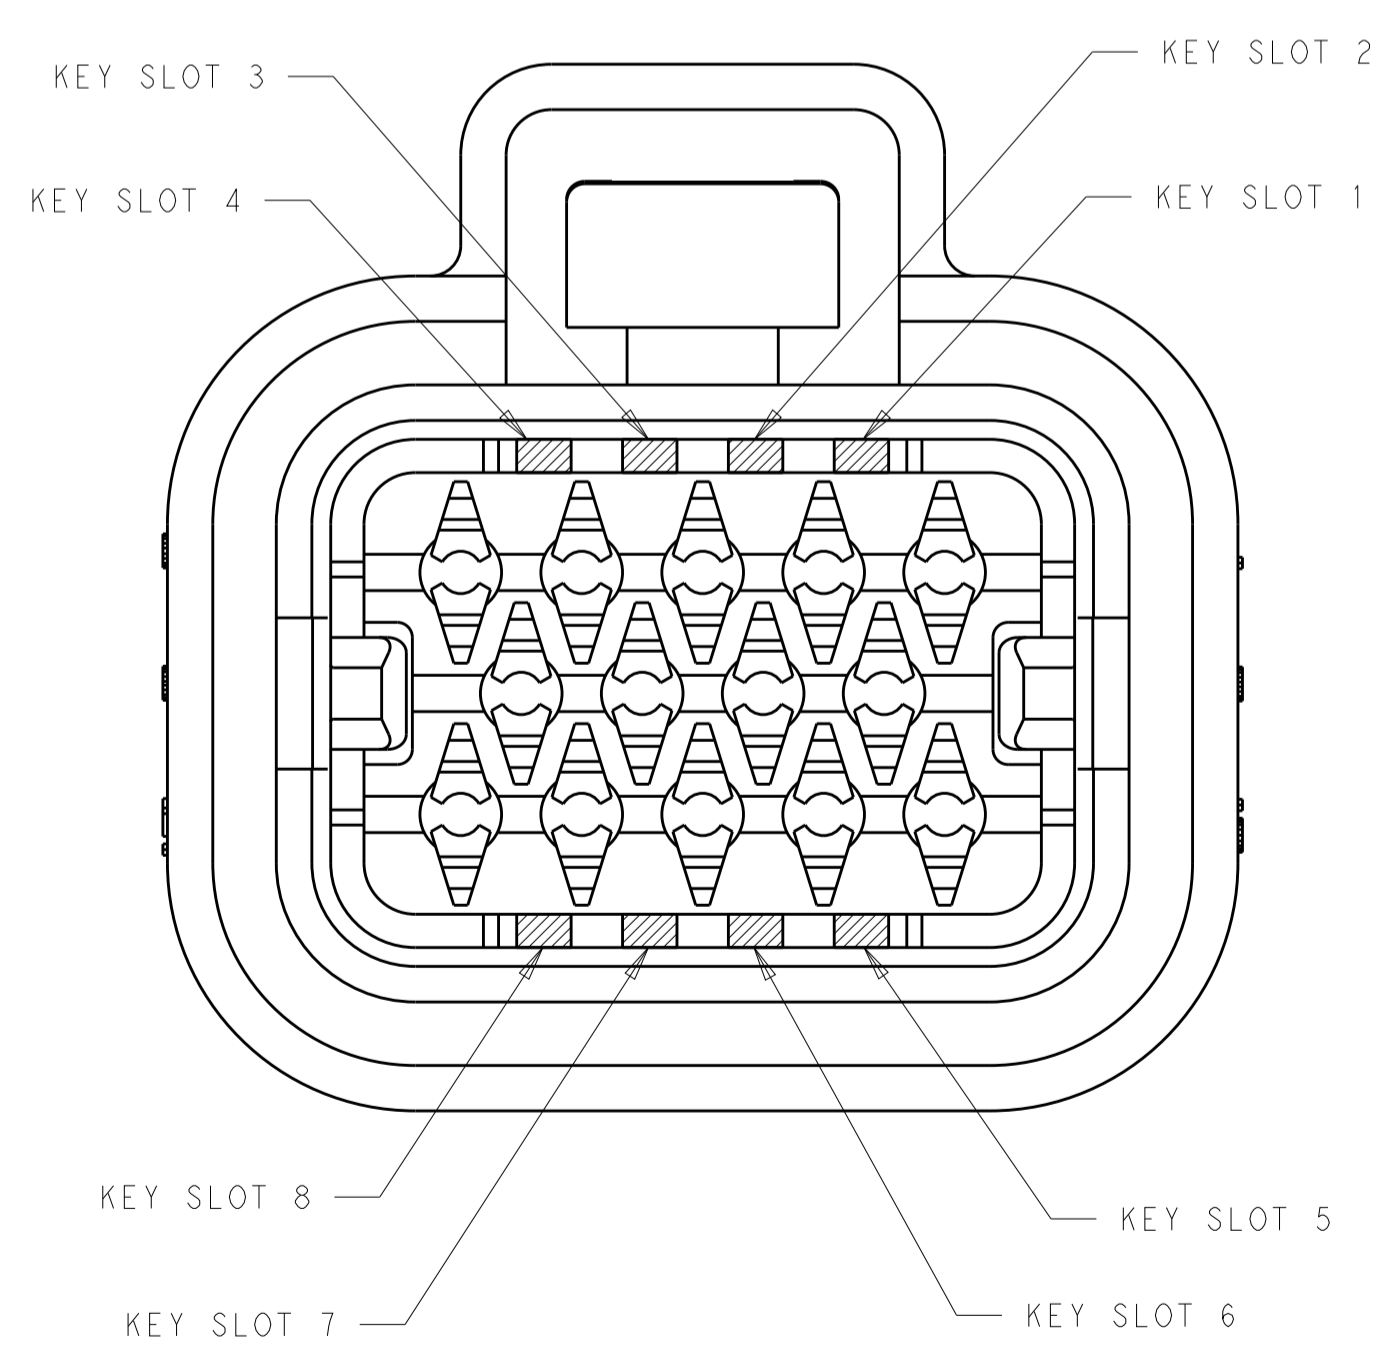

SCALE: 4:1 SHEET 1 OF 2 REV E

REVISIONS				
P.	LTN	DESCRIPTION	DATE	OWN APVD
-	-	SEE SHEET 1	-	-

1 & 3	NATURAL	776286-2
2 & 4	BLACK	776286-1
KEY SLOT LOCATION (SEE VIEW ABOVE)	COLOR	PART NUMBER

8-POSITION CONNECTOR
 KEY SLOT LOCATIONS
 SCALE 4:1

3, 8 & 16	BLUE	770680-5
7 & 15	GREY	770680-4
4 & 14	BLACK	770680-3
5 & 11	NATURAL	770680-2
4 & 14	BLACK	770680-1
KEY SLOT LOCATION (SEE VIEW ABOVE)	COLOR	PART NUMBER

23-POSITION CONNECTOR
 KEY SLOT LOCATIONS
 SCALE 4:1

3 & 5	BLUE	776273-5
2 & 8	GREY	776273-4
1 & 6	NATURAL	776273-2
3 & 7	BLACK	776273-1
KEY SLOT LOCATION (SEE VIEW ABOVE)	COLOR	PART NUMBER

14-POSITION CONNECTOR
 KEY SLOT LOCATIONS
 SCALE 4:1

7 & 22	ORANGE	776164-6
5, 10, 22	BLUE	776164-5
9 & 21	GREY	776164-4
7 & 17	NATURAL	776164-2
6 & 20	BLACK	776164-1
KEY SLOT LOCATION (SEE VIEW ABOVE)	COLOR	PART NUMBER

35-POSITION CONNECTOR
 KEY SLOT LOCATIONS
 SCALE 3:1

THIS DRAWING IS A CONTROLLED DOCUMENT.		OWN: A. MARTIN 11JUN2015	TE Connectivity NAME: PLUG ASSEMBLY, AMPSEAL FAMILY DRAWING
DIMENSIONS: mm		CHK: D. STRAUSSER 29JUN2015	
TOLERANCES UNLESS OTHERWISE SPECIFIED: 0 PLC ± 1 PLC ±0.2 2 PLC ± 3 PLC ± 4 PLC ± ANGLES ±		APVD: G. BROWN 29JUN2015	
MATERIAL: SEE NOTE 1		FINISH: -	
PRODUCT SPEC: 108-1329 APPLICATION SPEC: 114-16016		SIZE: A1 CAGE CODE: 00779 DRAWING NO: C=2293782	RESTRICTED TO: -
CUSTOMER DRAWING		SCALE: 1:1	SHEET: 2 OF 2