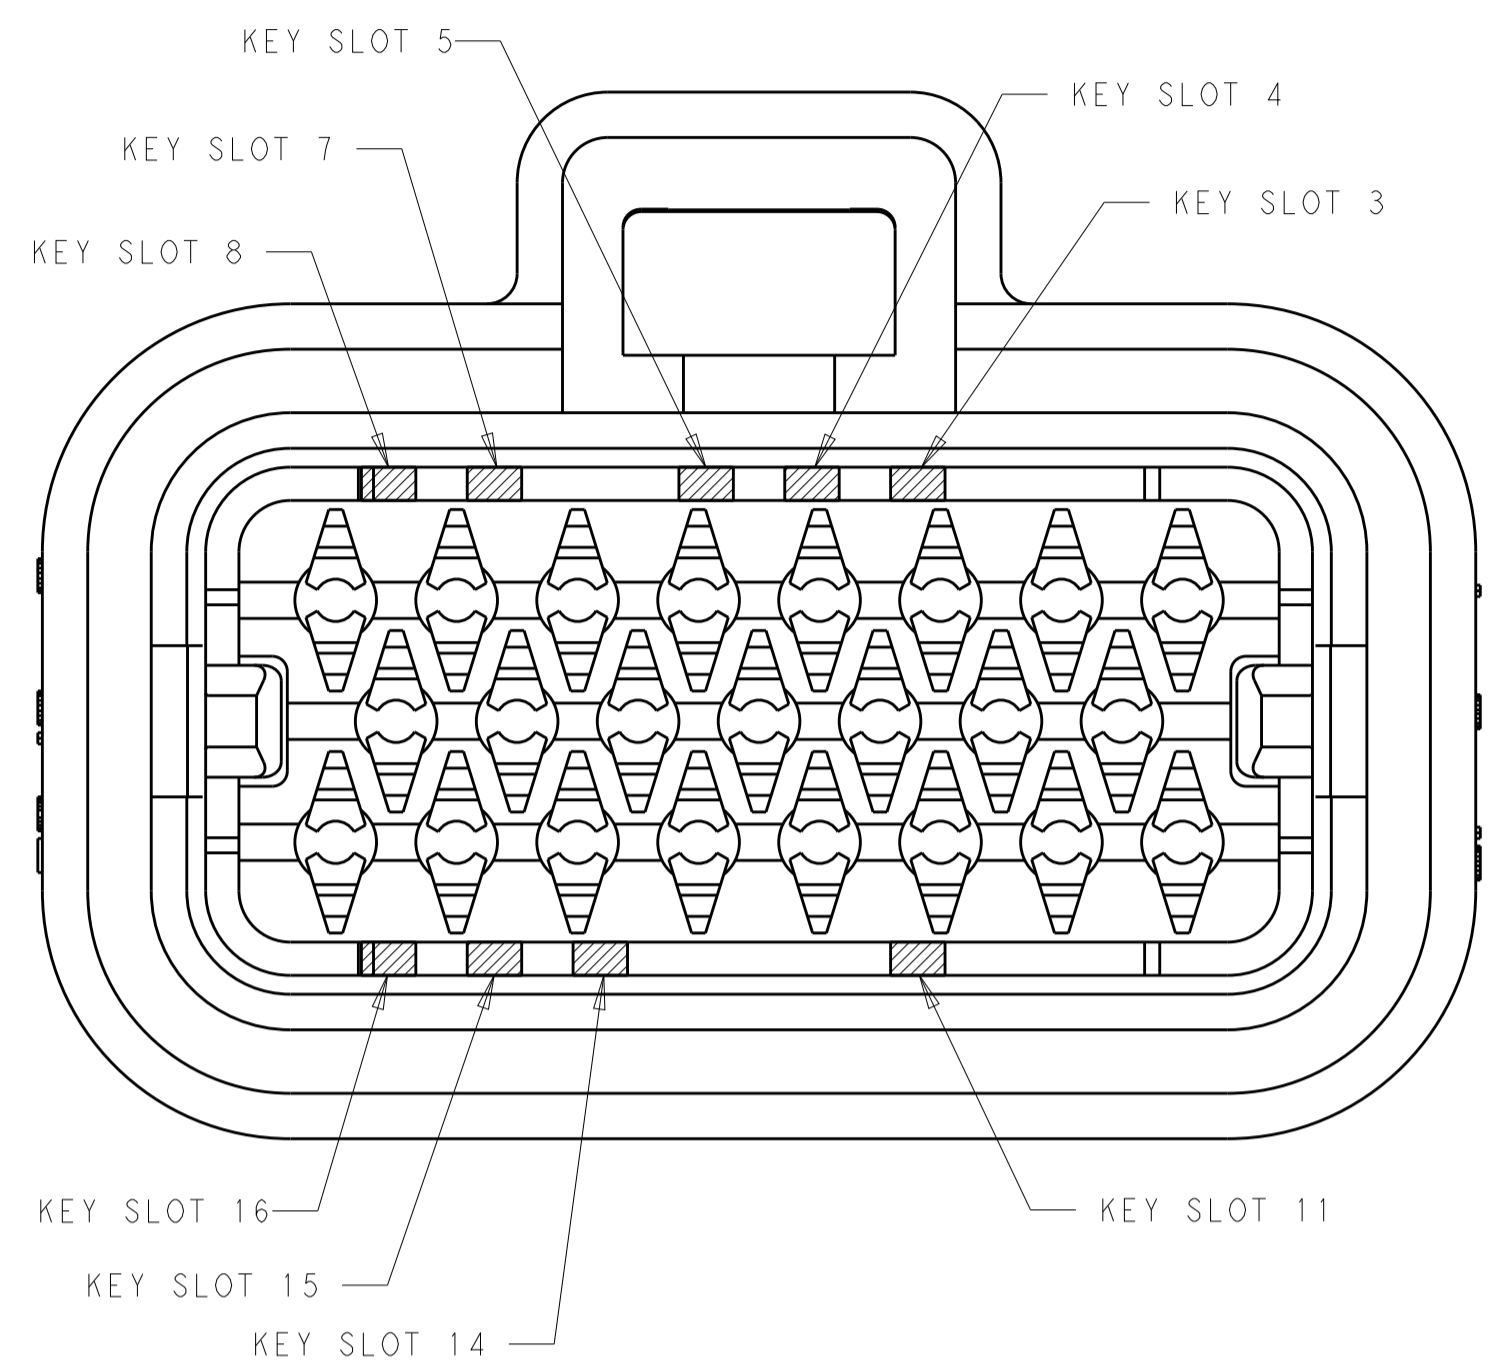

THIS DRAWING IS A CONTROLLED DOCUMENT.

DMN: A. MARTIN 11JUN2015
 CHK: D. STRAUSSER 29JUN2015
 APVD: G. BROWN 29JUN2015

TE Connectivity

NAME: PLUG ASSEMBLY, AMPSEAL FAMILY DRAWING

PRODUCT SPEC: 108-1329
 APPLICATION SPEC: -
 SIZE: 114-16016
 WEIGHT: -
 CUSTOMER DRAWING

SCALE: 4:1 SHEET 1 OF 2 REV E

REVISIONS				
P.	LTN	DESCRIPTION	DATE	OWN APVD
-	-	SEE SHEET 1	-	-

1 & 3	NATURAL	776286-2
2 & 4	BLACK	776286-1
KEY SLOT LOCATION (SEE VIEW ABOVE)	COLOR	PART NUMBER

8-POSITION CONNECTOR
 KEY SLOT LOCATIONS
 SCALE 4:1

3, 8 & 16	BLUE	770680-5
7 & 15	GREY	770680-4
4 & 14	BLACK	770680-3
5 & 11	NATURAL	770680-2
4 & 14	BLACK	770680-1
KEY SLOT LOCATION (SEE VIEW ABOVE)	COLOR	PART NUMBER

23-POSITION CONNECTOR
 KEY SLOT LOCATIONS
 SCALE 4:1

35-POSITION CONNECTOR
 KEY SLOT LOCATIONS
 SCALE 3:1

THIS DRAWING IS A CONTROLLED DOCUMENT.		OWN: A. MARTIN 11JUN2015	TE Connectivity NAME: PLUG ASSEMBLY, AMPSEAL FAMILY DRAWING
DIMENSIONS: mm		CHK: D. STRAUSSER 29JUN2015	
TOLERANCES UNLESS OTHERWISE SPECIFIED: 0 PLC ± 1 PLC ±0.2 2 PLC ± 3 PLC ± 4 PLC ± ANGLES ±		APVD: G. BROWN 29JUN2015	
MATERIAL: SEE NOTE 1		FINISH: -	
PRODUCT SPEC: 108-1329 APPLICATION SPEC: 114-16016		SIZE: A1 CAGE CODE: 00779 DRAWING NO: C=2293782	RESTRICTED TO: -
CUSTOMER DRAWING		SCALE: 1:1	SHEET: 2 OF 2