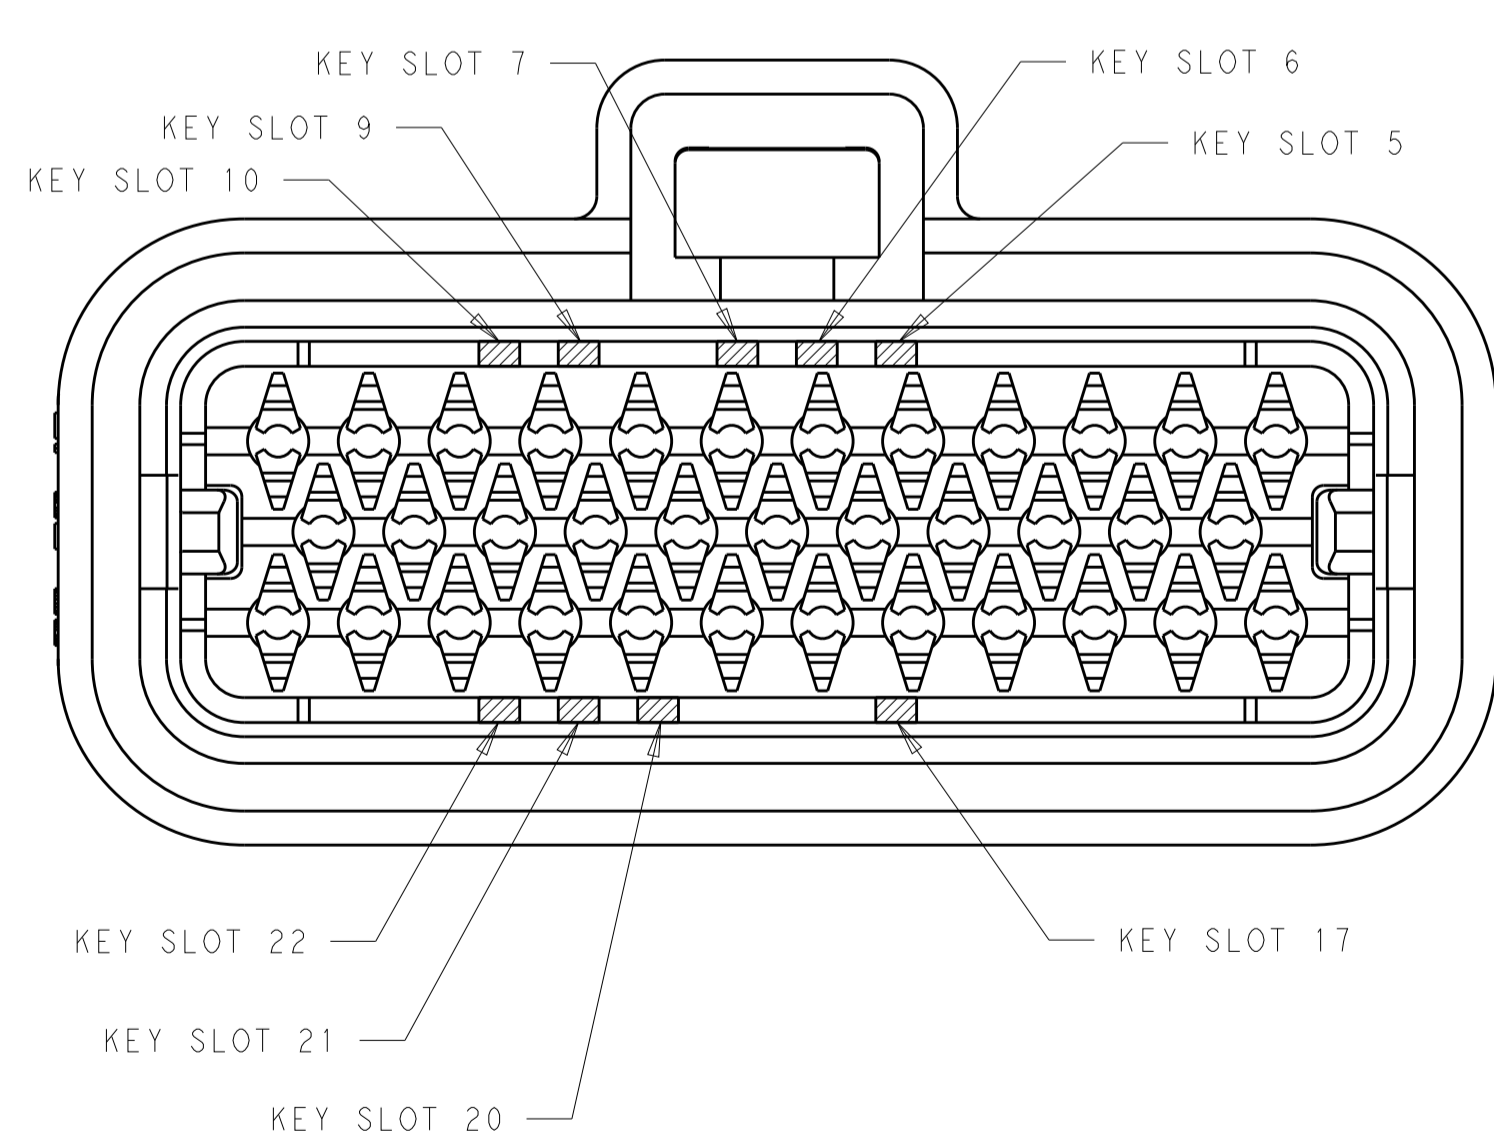

7 & 22	ORANGE	776164-6
5, 10, 22	BLUE	776164-5
9 & 21	GREY	776164-4
7 & 17	NATURAL	776164-2
6 & 20	BLACK	776164-1
KEY SLOT LOCATION (SEE VIEW ABOVE)	COLOR	PART NUMBER

35-POSITION CONNECTOR
KEY SLOT LOCATIONS
SCALE 3:1

THIS DRAWING IS A CONTROLLED DOCUMENT.		OWN: A. MARTIN 11JUN2015	TE Connectivity NAME: PLUG ASSEMBLY, AMPSEAL FAMILY DRAWING
DIMENSIONS: mm		CHK: D. STRAUSSER 29JUN2015	
TOLERANCES UNLESS OTHERWISE SPECIFIED: 0 PLC ± 1 PLC ±0.2 2 PLC ± 3 PLC ± 4 PLC ± ANGLES ±		APVD: G. BROWN 29JUN2015	
MATERIAL: SEE NOTE 1		FINISH: -	
PRODUCT SPEC: 108-1329 APPLICATION SPEC: 114-16016		SIZE: A1 CAGE CODE: 00779 DRAWING NO: C=2293782	RESTRICTED TO: -
CUSTOMER DRAWING		SCALE: 1:1	SHEET: 2 OF 2