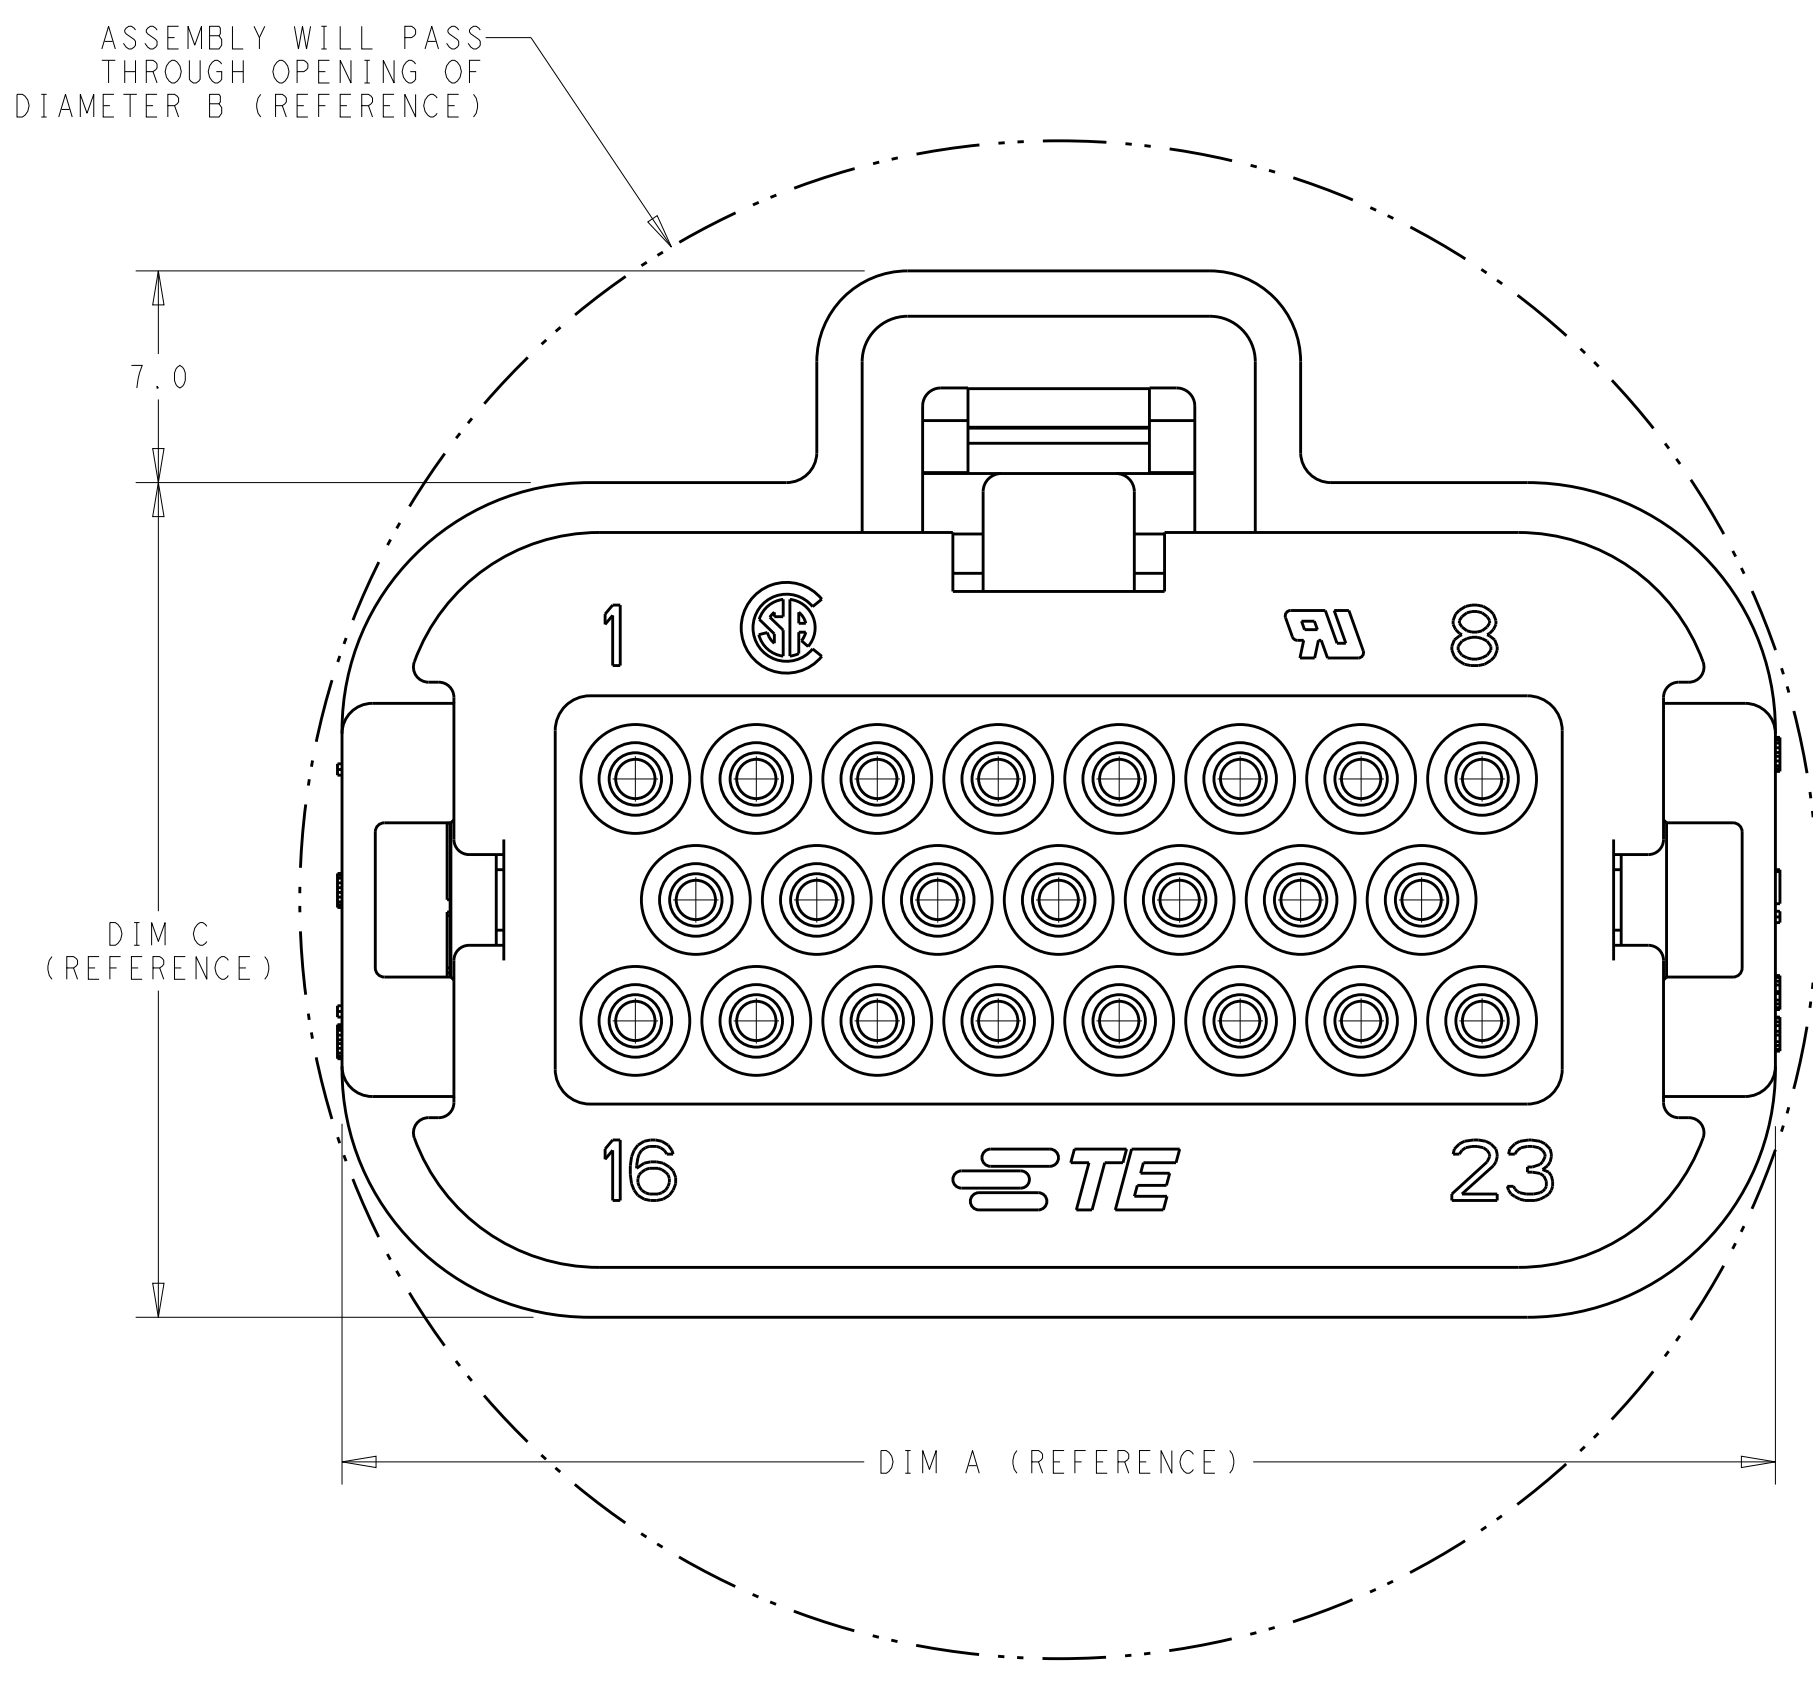

- MATERIAL: HOUSING - UL94V-0 PBT
 LOCKING WEDGE - UL94V-0 PBT, RED
 COVER - UL94V-0 PBT, BLACK
 MATING SEAL - SILICONE
 WIRE SEAL - SILICONE
- HOUSING COLORS ARE MECHANICALLY KEYPED TO MATE WITH IDENTICALLY COLORED HEADER ASSEMBLIES.
- PLUG USES REELED TERMINAL 770520 OR LOOSE PIECE TERMINAL 770854.
- DATE CODE ON THIS SURFACE. USES 5 DIGIT CODE: FIRST 2 DIGITS = YEAR, SECOND 2 DIGITS = WEEK, LAST DIGIT = DAY.
- CIRCUITS 3, 7, 16, 17, 21, 22 BLOCKED
- OPTIONAL VOID CORING ON 35 POSITION PLUG ASSEMBLY 776164.

23-POSITION CONNECTOR SHOWN, SEE TABLE BELOW FOR ALTERNATE DIMENSIONS.

CONNECTOR SIZE	A	B	C
8-POSITION	27.4	40	27.50
14-POSITION	35.4	44	27.60
23-POSITION	47.4	50	27.60
35-POSITION	63.4	66	27.45

BOTTOM VIEW WITH LOCKING WEDGE

SIZE: A100779 C=2293782
 SCALE: 4:1 SHEET 1 OF 2 REV E

REVISIONS				
P.	LTN	DESCRIPTION	DATE	OWN APVD
-	-	SEE SHEET 1	-	-

1 & 3	NATURAL	776286-2
2 & 4	BLACK	776286-1
KEY SLOT LOCATION (SEE VIEW ABOVE)	COLOR	PART NUMBER

8-POSITION CONNECTOR
KEY SLOT LOCATIONS
SCALE 4:1

3, 8 & 16	BLUE	770680-5
7 & 15	GREY	770680-4
4 & 14	BLACK	770680-3
5 & 11	NATURAL	770680-2
4 & 14	BLACK	770680-1
KEY SLOT LOCATION (SEE VIEW ABOVE)	COLOR	PART NUMBER