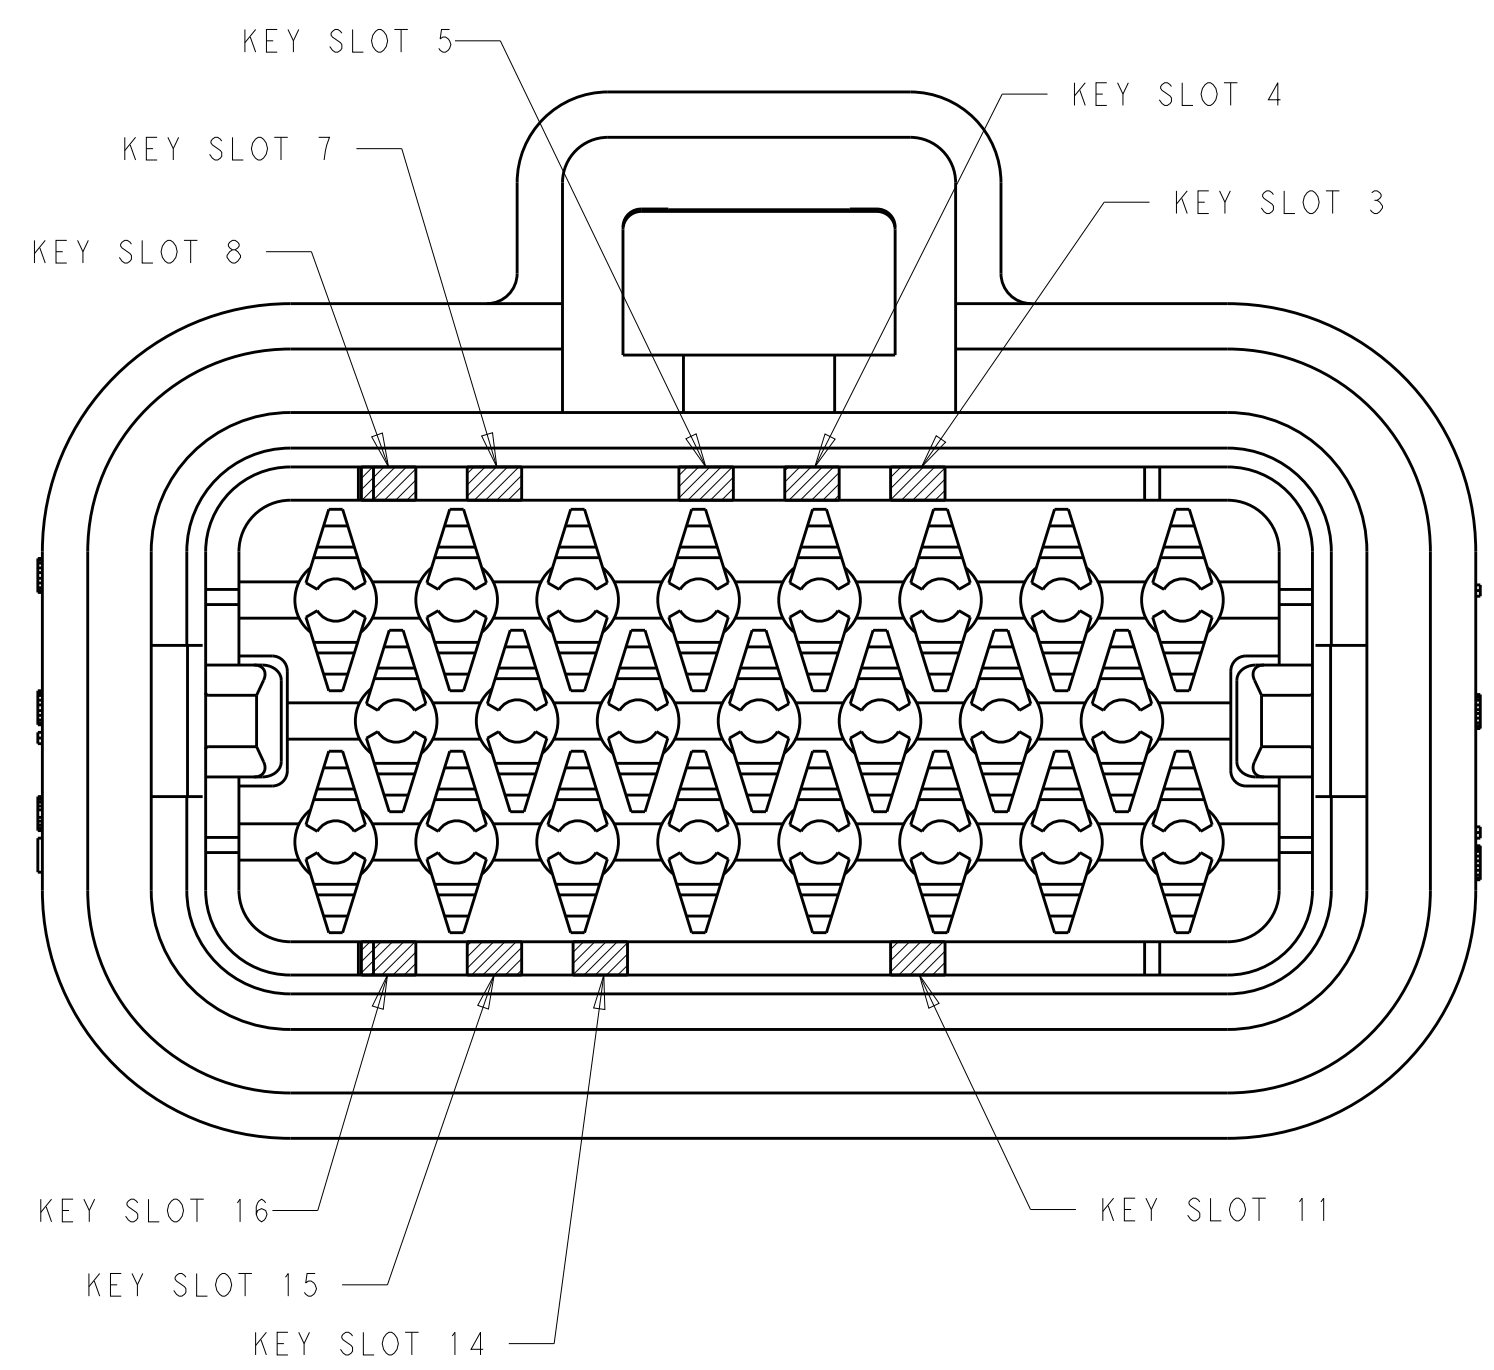

- MATERIAL: HOUSING - UL94V-0 PBT
 LOCKING WEDGE - UL94V-0 PBT, RED
 COVER - UL94V-0 PBT, BLACK
 MATING SEAL - SILICONE
 WIRE SEAL - SILICONE
- HOUSING COLORS ARE MECHANICALLY KEYPED TO MATE WITH IDENTICALLY COLORED HEADER ASSEMBLIES.
- PLUG USES REELED TERMINAL 770520 OR LOOSE PIECE TERMINAL 770854.
- DATE CODE ON THIS SURFACE. USES 5 DIGIT CODE: FIRST 2 DIGITS = YEAR, SECOND 2 DIGITS = WEEK, LAST DIGIT = DAY.
- CIRCUITS 3, 7, 16, 17, 21, 22 BLOCKED
- OPTIONAL VOID CORING ON 35 POSITION PLUG ASSEMBLY 776164.

THIS DRAWING IS A CONTROLLED DOCUMENT. DWN: A. MARTIN 11JUN2015
 CHK: D. STRAUSSER 29JUN2015
 APVD: G. BROWN 29JUN2015

TE Connectivity

NAME: PLUG ASSEMBLY, AMPSEAL FAMILY DRAWING

PRODUCT SPEC: 108-1329
 APPLICATION SPEC: 114-16016

SIZE: A100779 C=2293782
 SCALE: 4:1 SHEET 1 OF 2 REV E

REVISIONS				
P.	LTN	DESCRIPTION	DATE	OWN APVD
-	-	SEE SHEET 1	-	-

1 & 3	NATURAL	776286-2
2 & 4	BLACK	776286-1
KEY SLOT LOCATION (SEE VIEW ABOVE)	COLOR	PART NUMBER

8-POSITION CONNECTOR
KEY SLOT LOCATIONS
SCALE 4:1

3, 8 & 16	BLUE	770680-5
7 & 15	GREY	770680-4
4 & 14	BLACK	770680-3
5 & 11	NATURAL	770680-2
4 & 14	BLACK	770680-1
KEY SLOT LOCATION (SEE VIEW ABOVE)	COLOR	PART NUMBER