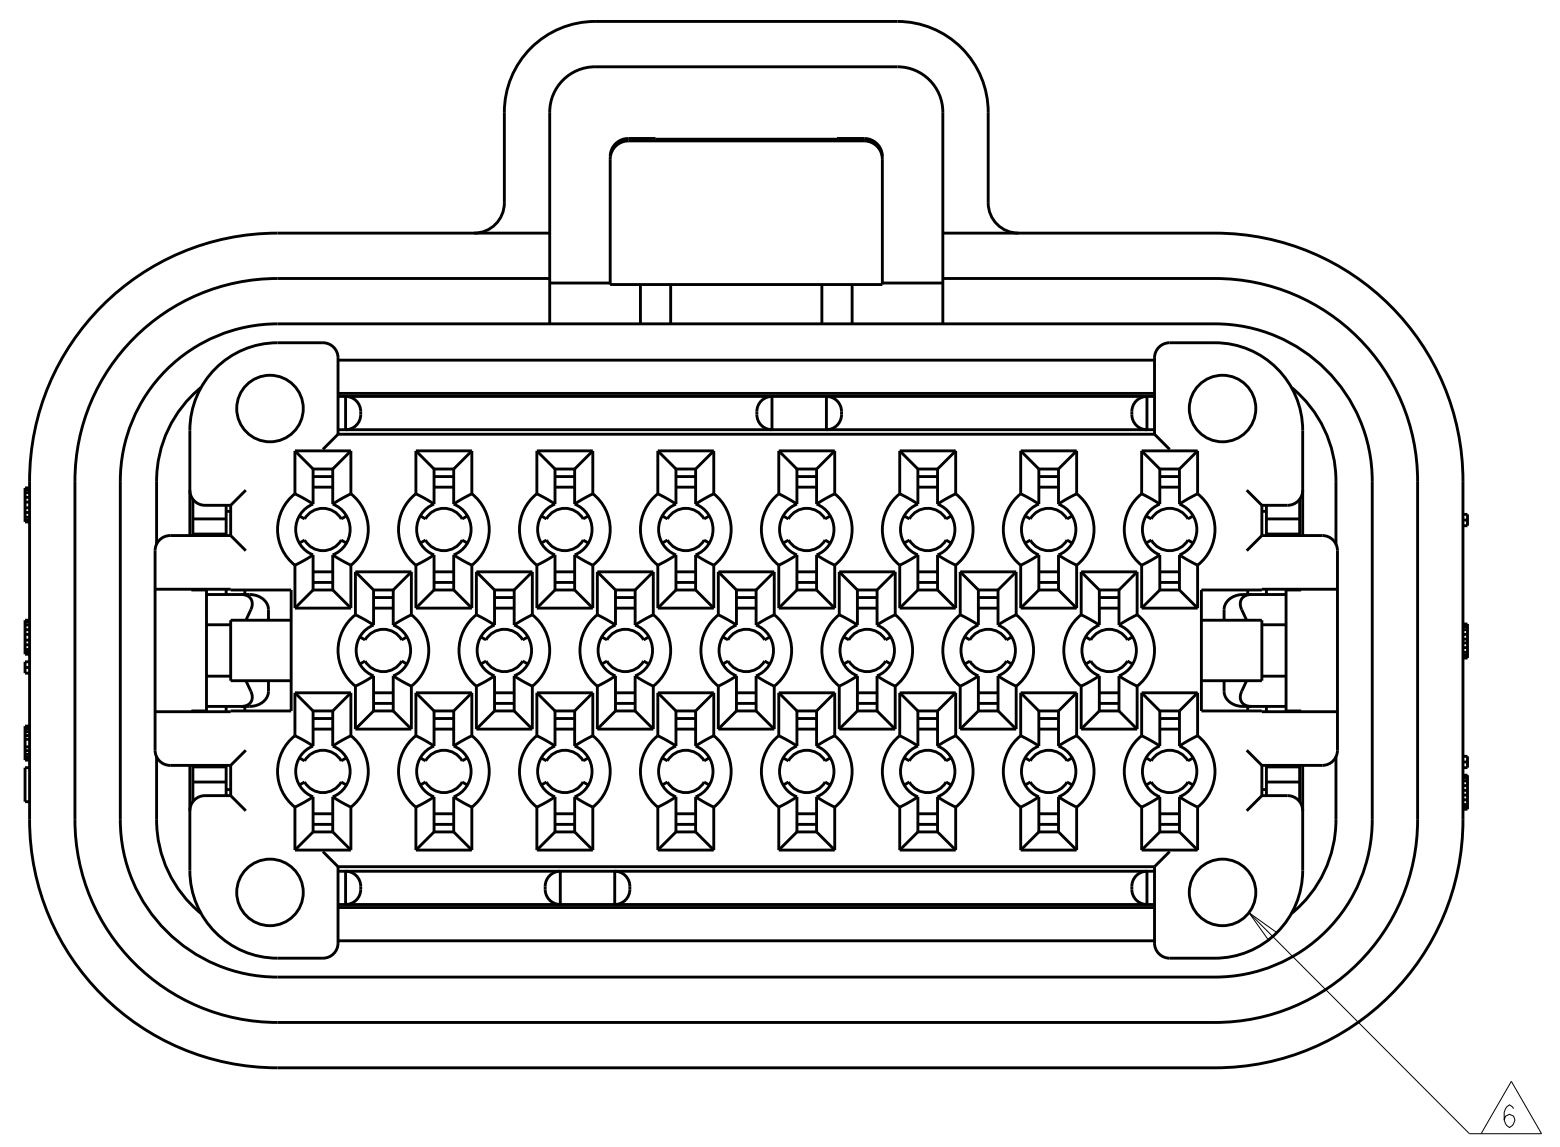

- MATERIAL: HOUSING - UL94V-0 PBT
 LOCKING WEDGE - UL94V-0 PBT, RED
 COVER - UL94V-0 PBT, BLACK
 MATING SEAL - SILICONE
 WIRE SEAL - SILICONE
- HOUSING COLORS ARE MECHANICALLY KEYPED TO MATE WITH IDENTICALLY COLORED HEADER ASSEMBLIES.
- PLUG USES REELED TERMINAL 770520 OR LOOSE PIECE TERMINAL 770854.
- DATE CODE ON THIS SURFACE. USES 5 DIGIT CODE: FIRST 2 DIGITS = YEAR, SECOND 2 DIGITS = WEEK, LAST DIGIT = DAY.
- CIRCUITS 3, 7, 16, 17, 21, 22 BLOCKED
- OPTIONAL VOID CORING ON 35 POSITION PLUG ASSEMBLY 776164.

23-POSITION CONNECTOR SHOWN, SEE TABLE BELOW FOR ALTERNATE DIMENSIONS.

CONNECTOR SIZE	A	B	C
8-POSITION	27.4	40	27.50
14-POSITION	35.4	44	27.60
23-POSITION	47.4	50	27.60
35-POSITION	63.4	66	27.45

BOTTOM VIEW WITH LOCKING WEDGE

SIZE: A100779 C=2293782
 SCALE: 4:1 SHEET 1 OF 2 REV E

REVISIONS				
P.	LTN	DESCRIPTION	DATE	OWN APVD
-	-	SEE SHEET 1	-	-

1 & 3	NATURAL	776286-2
2 & 4	BLACK	776286-1
KEY SLOT LOCATION (SEE VIEW ABOVE)	COLOR	PART NUMBER

7 & 22	ORANGE	776164-6
5, 10, 22	BLUE	776164-5
9 & 21	GREY	776164-4
7 & 17	NATURAL	776164-2
6 & 20	BLACK	776164-1
KEY SLOT LOCATION (SEE VIEW ABOVE)	COLOR	PART NUMBER

35-POSITION CONNECTOR
KEY SLOT LOCATIONS
SCALE 3:1