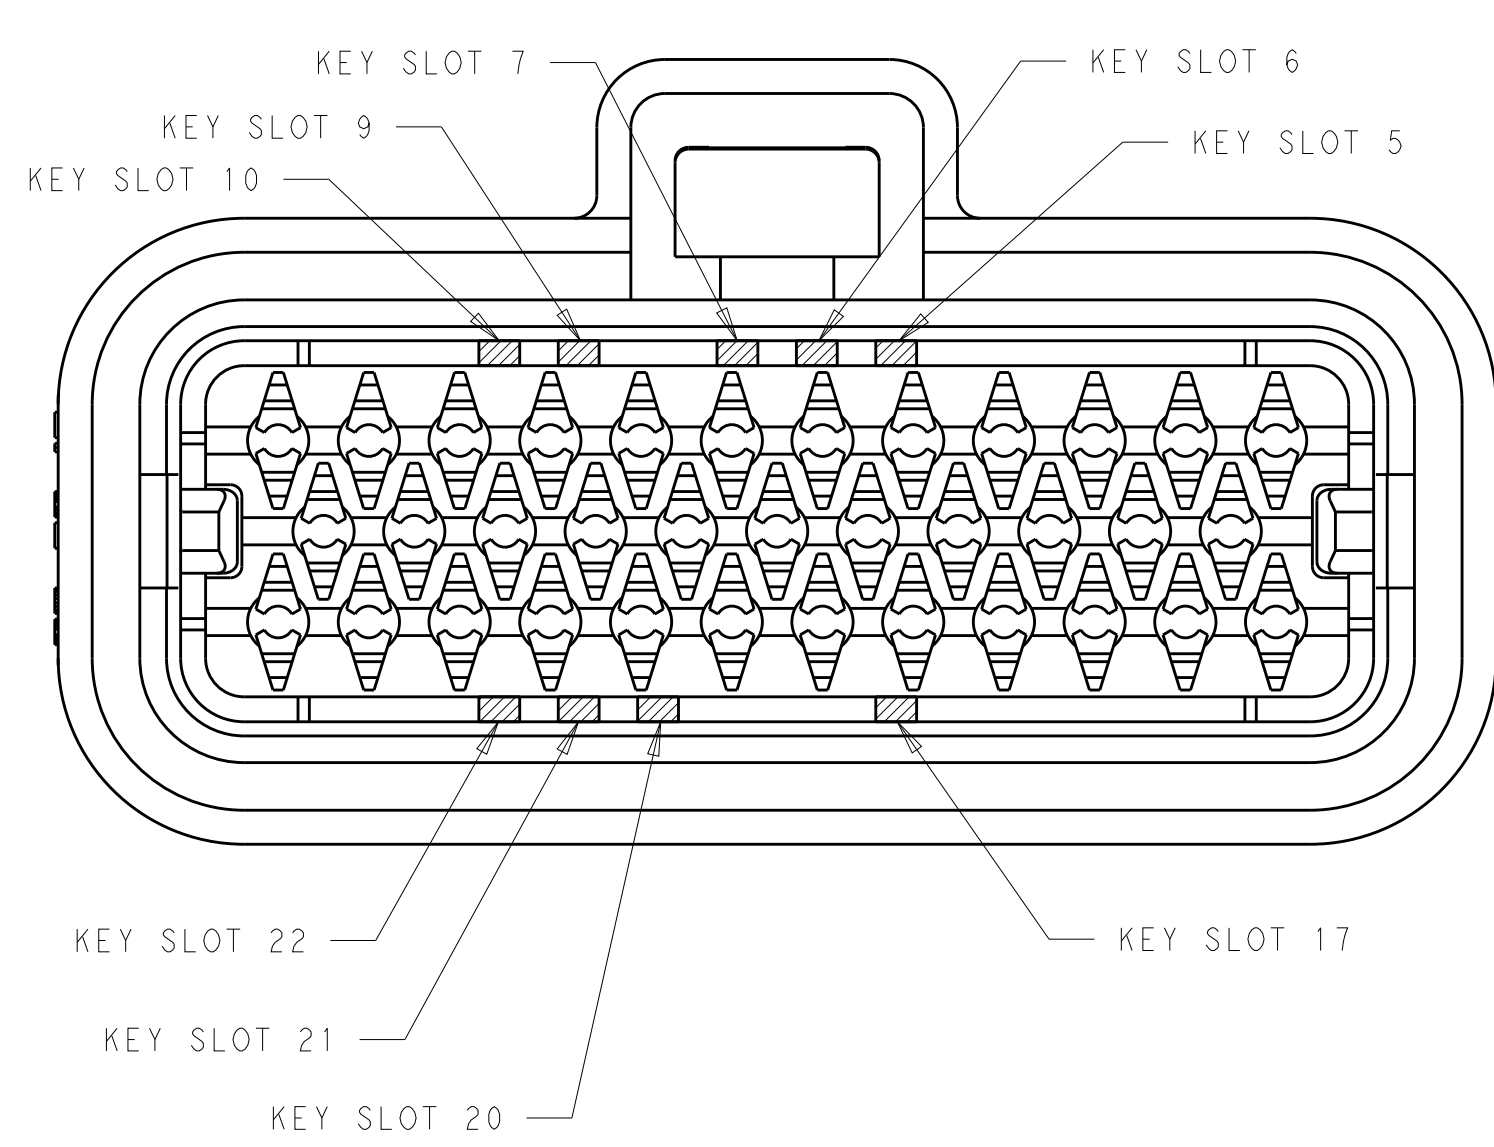

SIZE: A100779 C=2293782
 SCALE: 4:1 SHEET 1 OF 2 REV E

REVISIONS				
P.	LTN	DESCRIPTION	DATE	OWN APVD
-	-	SEE SHEET 1	-	-

1 & 3	NATURAL	776286-2
2 & 4	BLACK	776286-1
KEY SLOT LOCATION (SEE VIEW ABOVE)	COLOR	PART NUMBER

8-POSITION CONNECTOR
KEY SLOT LOCATIONS
SCALE 4:1

3, 8 & 16	BLUE	770680-5
7 & 15	GREY	770680-4
4 & 14	BLACK	770680-3
5 & 11	NATURAL	770680-2
4 & 14	BLACK	770680-1
KEY SLOT LOCATION (SEE VIEW ABOVE)	COLOR	PART NUMBER

23-POSITION CONNECTOR
KEY SLOT LOCATIONS
SCALE 4:1

3 & 5	BLUE	776273-5
2 & 8	GREY	776273-4
1 & 6	NATURAL	776273-2
3 & 7	BLACK	776273-1
KEY SLOT LOCATION (SEE VIEW ABOVE)	COLOR	PART NUMBER

14-POSITION CONNECTOR
KEY SLOT LOCATIONS
SCALE 4:1