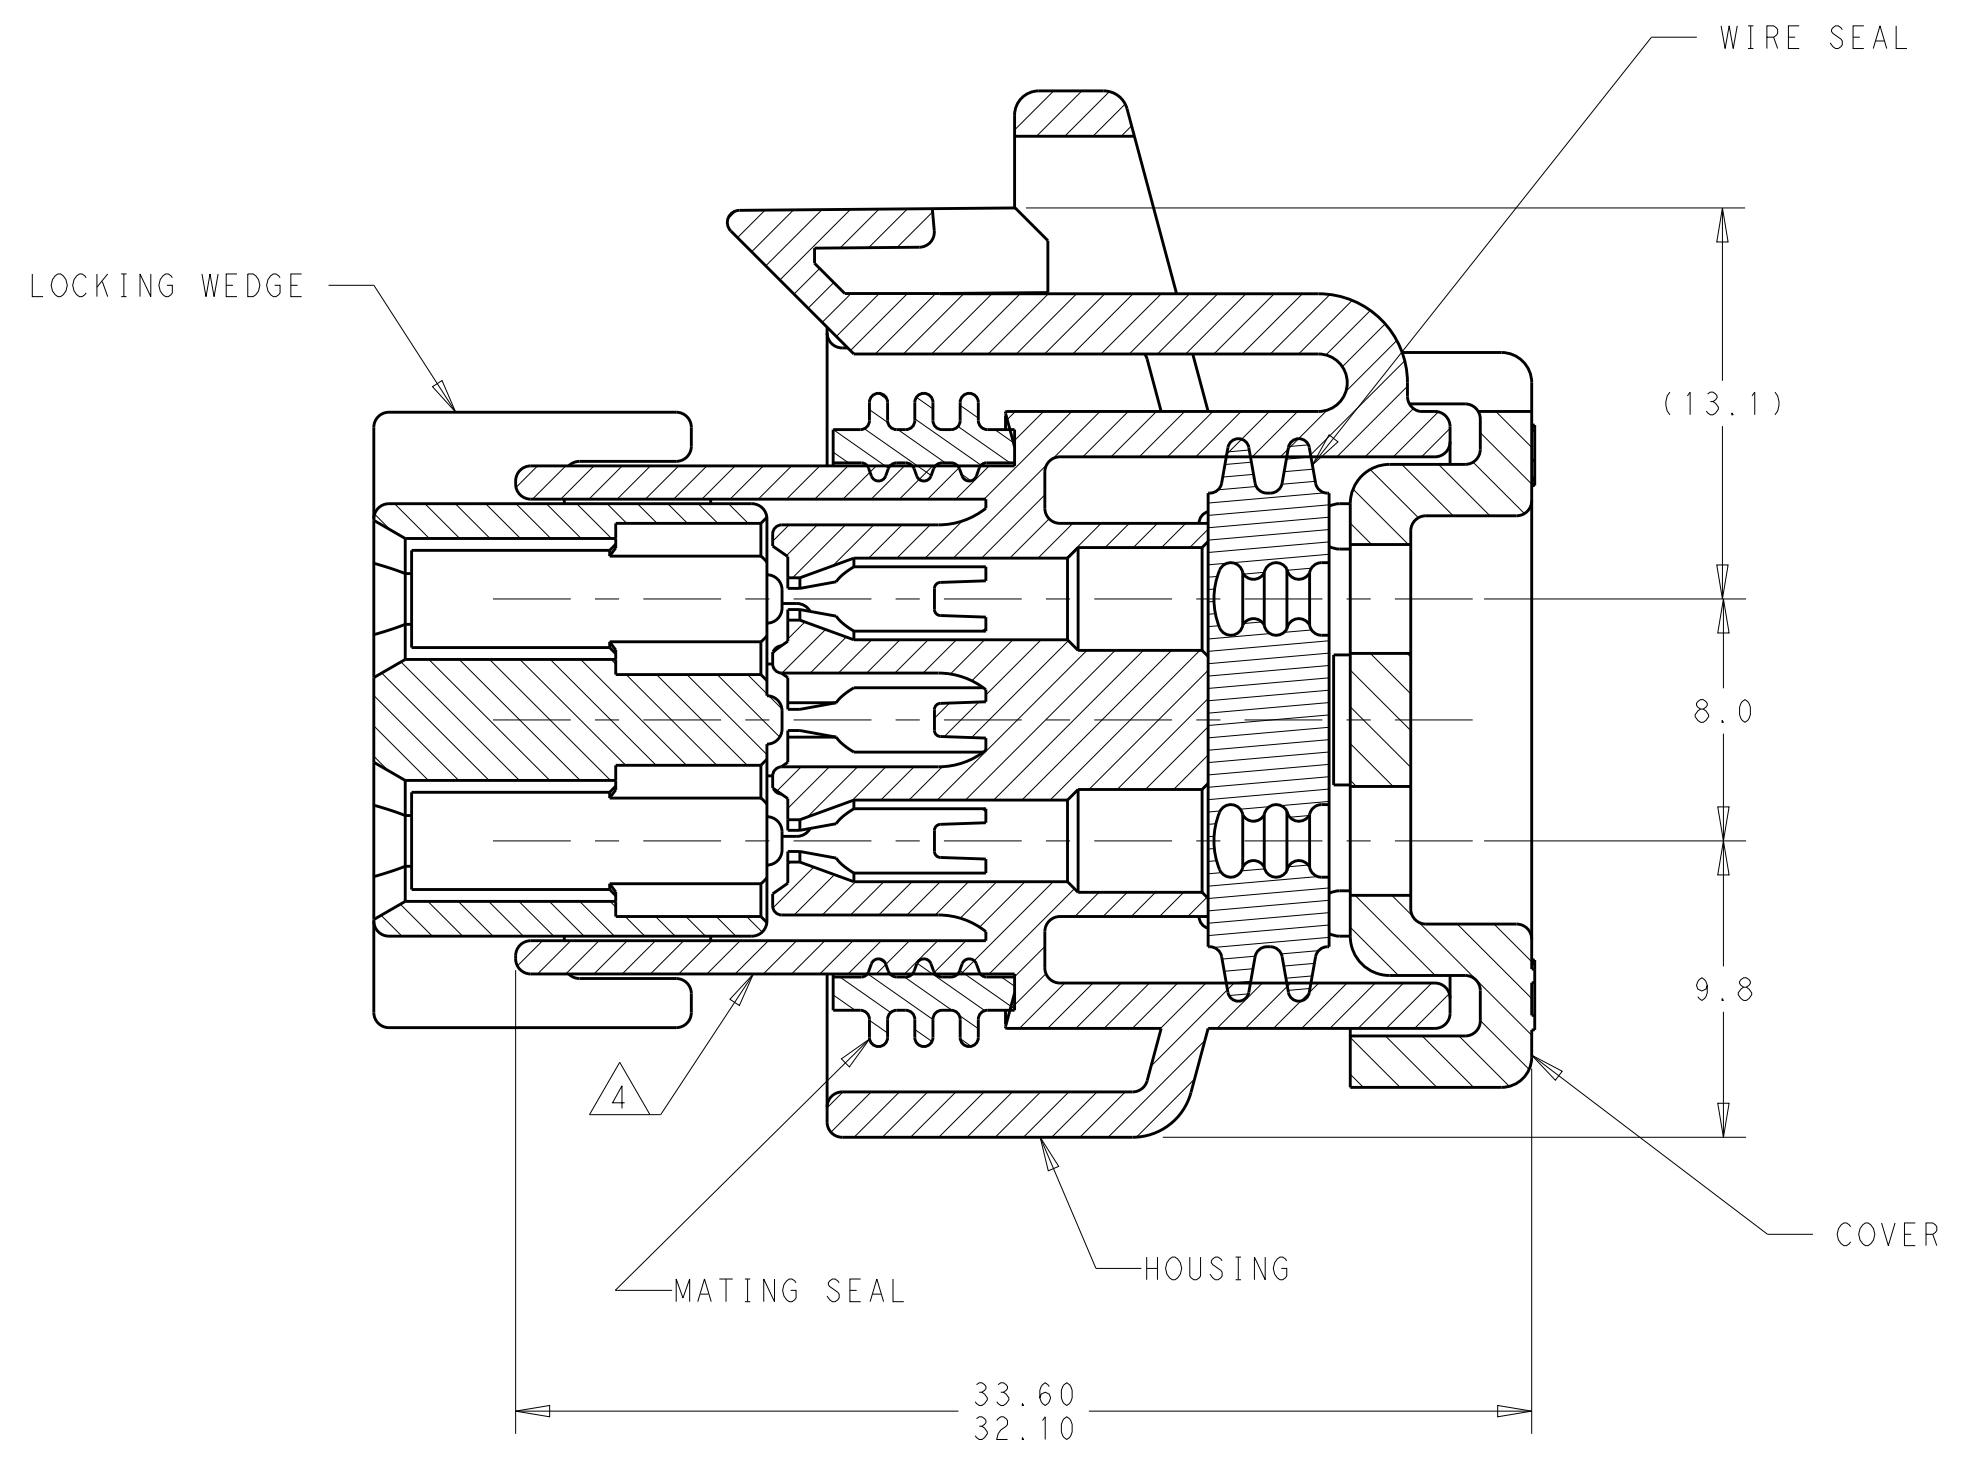

- MATERIAL: HOUSING - UL94V-0 PBT
 LOCKING WEDGE - UL94V-0 PBT, RED
 COVER - UL94V-0 PBT, BLACK
 MATING SEAL - SILICONE
 WIRE SEAL - SILICONE
- HOUSING COLORS ARE MECHANICALLY KEYPED TO MATE WITH IDENTICALLY COLORED HEADER ASSEMBLIES.
- PLUG USES REELED TERMINAL 770520 OR LOOSE PIECE TERMINAL 770854.
- DATE CODE ON THIS SURFACE. USES 5 DIGIT CODE: FIRST 2 DIGITS = YEAR, SECOND 2 DIGITS = WEEK, LAST DIGIT = DAY.
- CIRCUITS 3, 7, 16, 17, 21, 22 BLOCKED
- OPTIONAL VOID CORING ON 35 POSITION PLUG ASSEMBLY 776164.

23-POSITION CONNECTOR SHOWN, SEE TABLE BELOW FOR ALTERNATE DIMENSIONS.

CONNECTOR SIZE	A	B	C
8-POSITION	27.4	40	27.50
14-POSITION	35.4	44	27.60
23-POSITION	47.4	50	27.60
35-POSITION	63.4	66	27.45

BOTTOM VIEW WITH LOCKING WEDGE

SIZE: A100779 C=2293782
 SCALE: 4:1 SHEET 1 OF 2 REV E

REVISIONS				
P.	LTN	DESCRIPTION	DATE	OWN APVD
-	-	SEE SHEET 1	-	-

1 & 3	NATURAL	776286-2
2 & 4	BLACK	776286-1
KEY SLOT LOCATION (SEE VIEW ABOVE)	COLOR	PART NUMBER