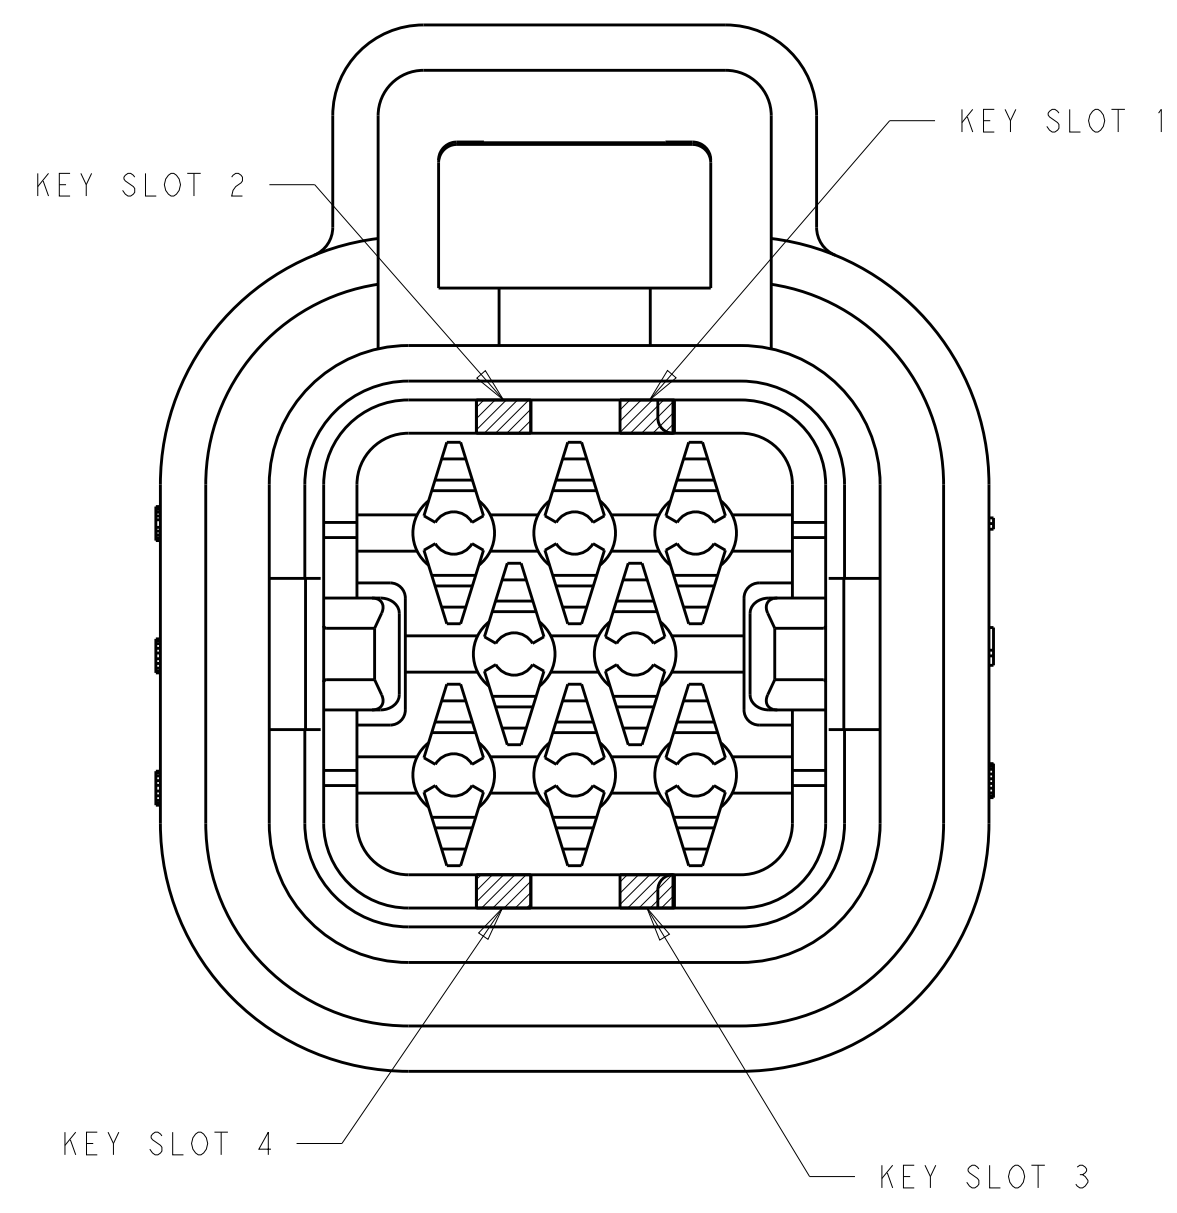

23-POSITION CONNECTOR SHOWN, SEE TABLE BELOW FOR ALTERNATE DIMENSIONS.

CONNECTOR SIZE	A	B	C
8-POSITION	27.4	40	27.50
14-POSITION	35.4	44	27.60
23-POSITION	47.4	50	27.60
35-POSITION	63.4	66	27.45

BOTTOM VIEW WITH LOCKING WEDGE

THIS DRAWING IS A CONTROLLED DOCUMENT. DWN: A. MARTIN 11JUN2015
 CHK: D. STRAUSSER 29JUN2015
 APVD: G. BROWN 29JUN2015

TE Connectivity

NAME: PLUG ASSEMBLY, AMPSEAL FAMILY DRAWING

PRODUCT SPEC: 108-1329
 APPLICATION SPEC: 114-16016

SIZE: A100779 C=2293782
 SCALE: 4:1 SHEET 1 OF 2 REV E

REVISIONS				
P.	LTN	DESCRIPTION	DATE	OWN APVD
-	-	SEE SHEET 1	-	-

1 & 3	NATURAL	776286-2
2 & 4	BLACK	776286-1
KEY SLOT LOCATION (SEE VIEW ABOVE)	COLOR	PART NUMBER

8-POSITION CONNECTOR
KEY SLOT LOCATIONS
SCALE 4:1

3, 8 & 16	BLUE	770680-5
7 & 15	GREY	770680-4
4 & 14	BLACK	770680-3
5 & 11	NATURAL	770680-2
4 & 14	BLACK	770680-1
KEY SLOT LOCATION (SEE VIEW ABOVE)	COLOR	PART NUMBER