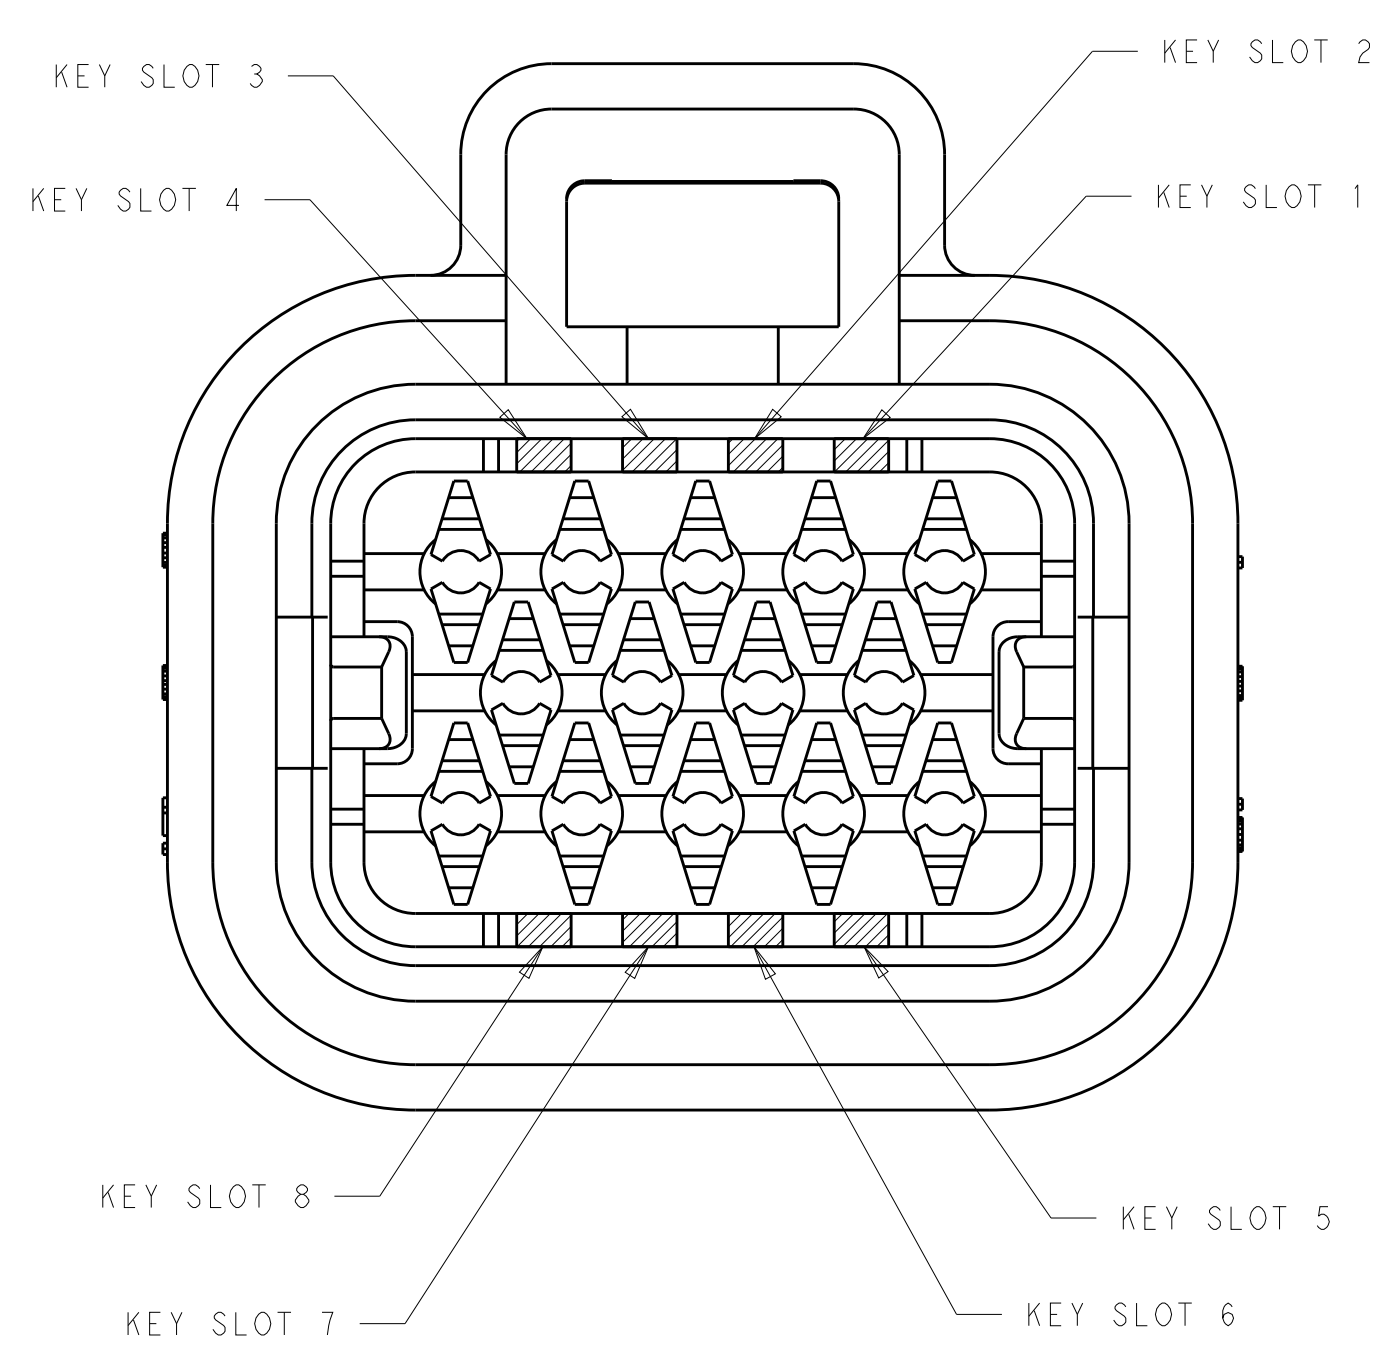

SIZE: A100779 C=2293782
 SCALE: 4:1 SHEET 1 OF 2 REV E

REVISIONS				
P.	LTN	DESCRIPTION	DATE	OWN APVD
-	-	SEE SHEET 1	-	-

1 & 3	NATURAL	776286-2
2 & 4	BLACK	776286-1
KEY SLOT LOCATION (SEE VIEW ABOVE)	COLOR	PART NUMBER

8-POSITION CONNECTOR
KEY SLOT LOCATIONS
SCALE 4:1

3, 8 & 16	BLUE	770680-5
7 & 15	GREY	770680-4
4 & 14	BLACK	770680-3
5 & 11	NATURAL	770680-2
4 & 14	BLACK	770680-1
KEY SLOT LOCATION (SEE VIEW ABOVE)	COLOR	PART NUMBER

23-POSITION CONNECTOR
KEY SLOT LOCATIONS
SCALE 4:1

3 & 5	BLUE	776273-5
2 & 8	GREY	776273-4
1 & 6	NATURAL	776273-2
3 & 7	BLACK	776273-1
KEY SLOT LOCATION (SEE VIEW ABOVE)	COLOR	PART NUMBER

14-POSITION CONNECTOR
KEY SLOT LOCATIONS
SCALE 4:1

7 & 22	ORANGE	776164-6
5, 10, 22	BLUE	776164-5
9 & 21	GREY	776164-4
7 & 17	NATURAL	776164-2
6 & 20	BLACK	776164-1
KEY SLOT LOCATION (SEE VIEW ABOVE)	COLOR	PART NUMBER

35-POSITION CONNECTOR
KEY SLOT LOCATIONS
SCALE 3:1