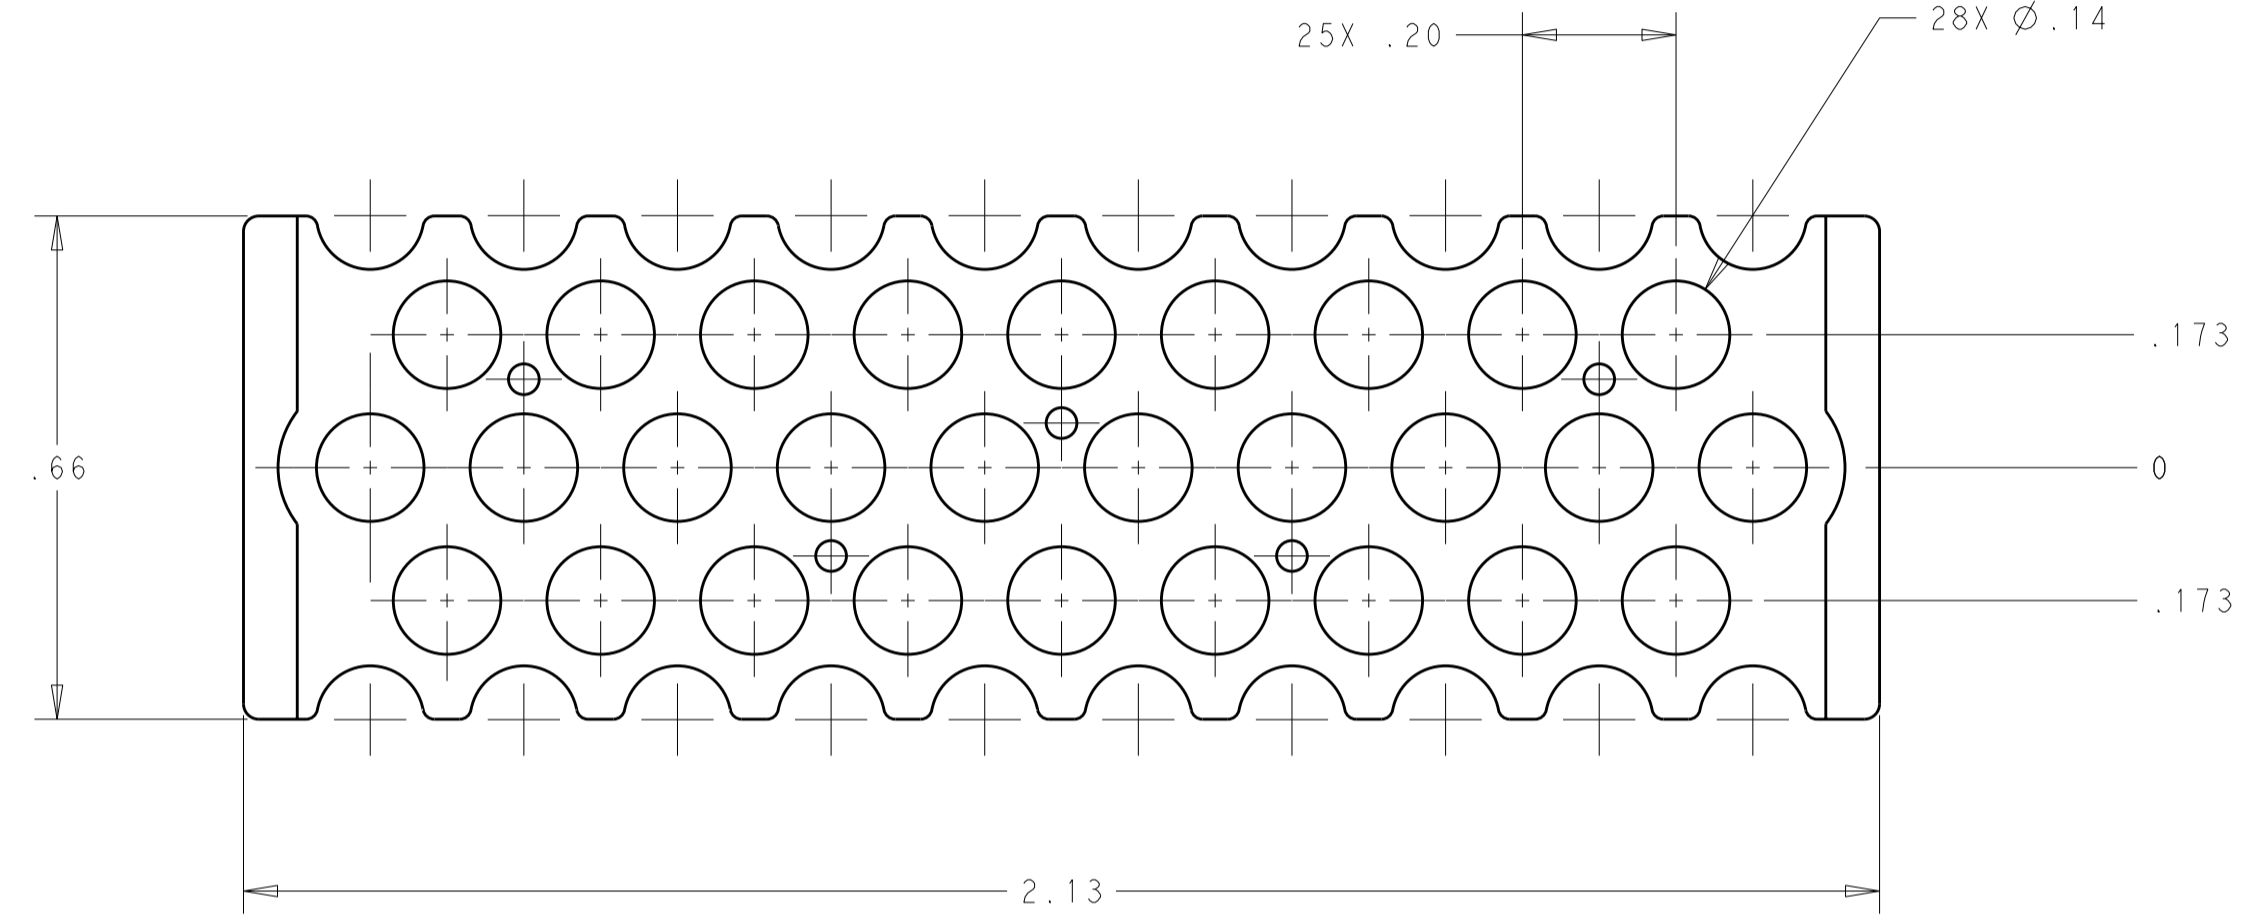

SCALE 2:1

1 MATERIAL: POLYESTER MOLDING COMPOUND  
 30% GLASS FILLED PBT BLACK.

2. USE ON ASSEMBLY 776179.

DETAIL A  
 SCALE 8:1  
 10 PLACES

776177-1  
 PART NUMBER

<small>THIS DRAWING IS A CONTROLLED DOCUMENT FOR TYCO ELECTRONICS CORPORATION. IT IS SUBJECT TO CHANGE AND THE CONTROLLING ENGINEERING ORGANIZATION SHOULD BE CONTACTED FOR THE LATEST REVISION.</small>		DWN D. STRAUSSER 11NOV2010 CHK D. STRAUSSER 17NOV2010 APVD D. STRAUSSER 18NOV2010	Tyco Electronics Corporation Harrisburg, PA 17105-3608
DIMENSIONS: INCHES	TOLERANCES UNLESS OTHERWISE SPECIFIED: 0 PLC ± 1 PLC ± 2 PLC ± 3 PLC ± 4 PLC ± ANGLES ± FINISH	PRODUCT SPEC APPLICATION SPEC WEIGHT 6.5g	NAME WIRE GUIDE 28 POSITION, ECMSC
MATERIAL 	CUSTOMER DRAWING	SIZE A2 CAGE CODE 00779 DRAWING NO C-776177	RESTRICTED TO SCALE 4:1 SHEET 1 OF 1 REV B1