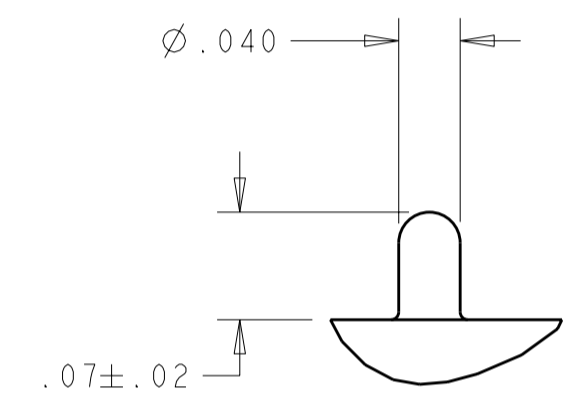

SCALE 2:1

1 MATERIAL: POLYESTER MOLDING COMPOUND  
 30% GLASS FILLED PBT BLACK.

2. USE ON ASSEMBLY 776179.

DETAIL A  
 SCALE 8:1  
 10 PLACES

776177-1  
 PART NUMBER

<small>THIS DRAWING IS A CONTROLLED DOCUMENT FOR TYCO ELECTRONICS CORPORATION. IT IS SUBJECT TO CHANGE AND THE CONTROLLING ENGINEERING ORGANIZATION SHOULD BE CONTACTED FOR THE LATEST REVISION.</small>		DWN D. STRAUSSER 11NOV2010 CHK D. STRAUSSER 17NOV2010 APVD D. STRAUSSER 18NOV2010	Tyco Electronics Corporation Harrisburg, PA 17105-3608
DIMENSIONS: INCHES	TOLERANCES UNLESS OTHERWISE SPECIFIED: 0 PLC ± 1 PLC ± 2 PLC ± 3 PLC ± 4 PLC ± ANGLES ± FINISH	PRODUCT SPEC APPLICATION SPEC WEIGHT 6.5g	NAME WIRE GUIDE 28 POSITION, ECMSC
MATERIAL 	CUSTOMER DRAWING	SIZE A2 CAGE CODE 00779 DRAWING NO C-776177	RESTRICTED TO SCALE 4:1 SHEET 1 OF 1 REV B1