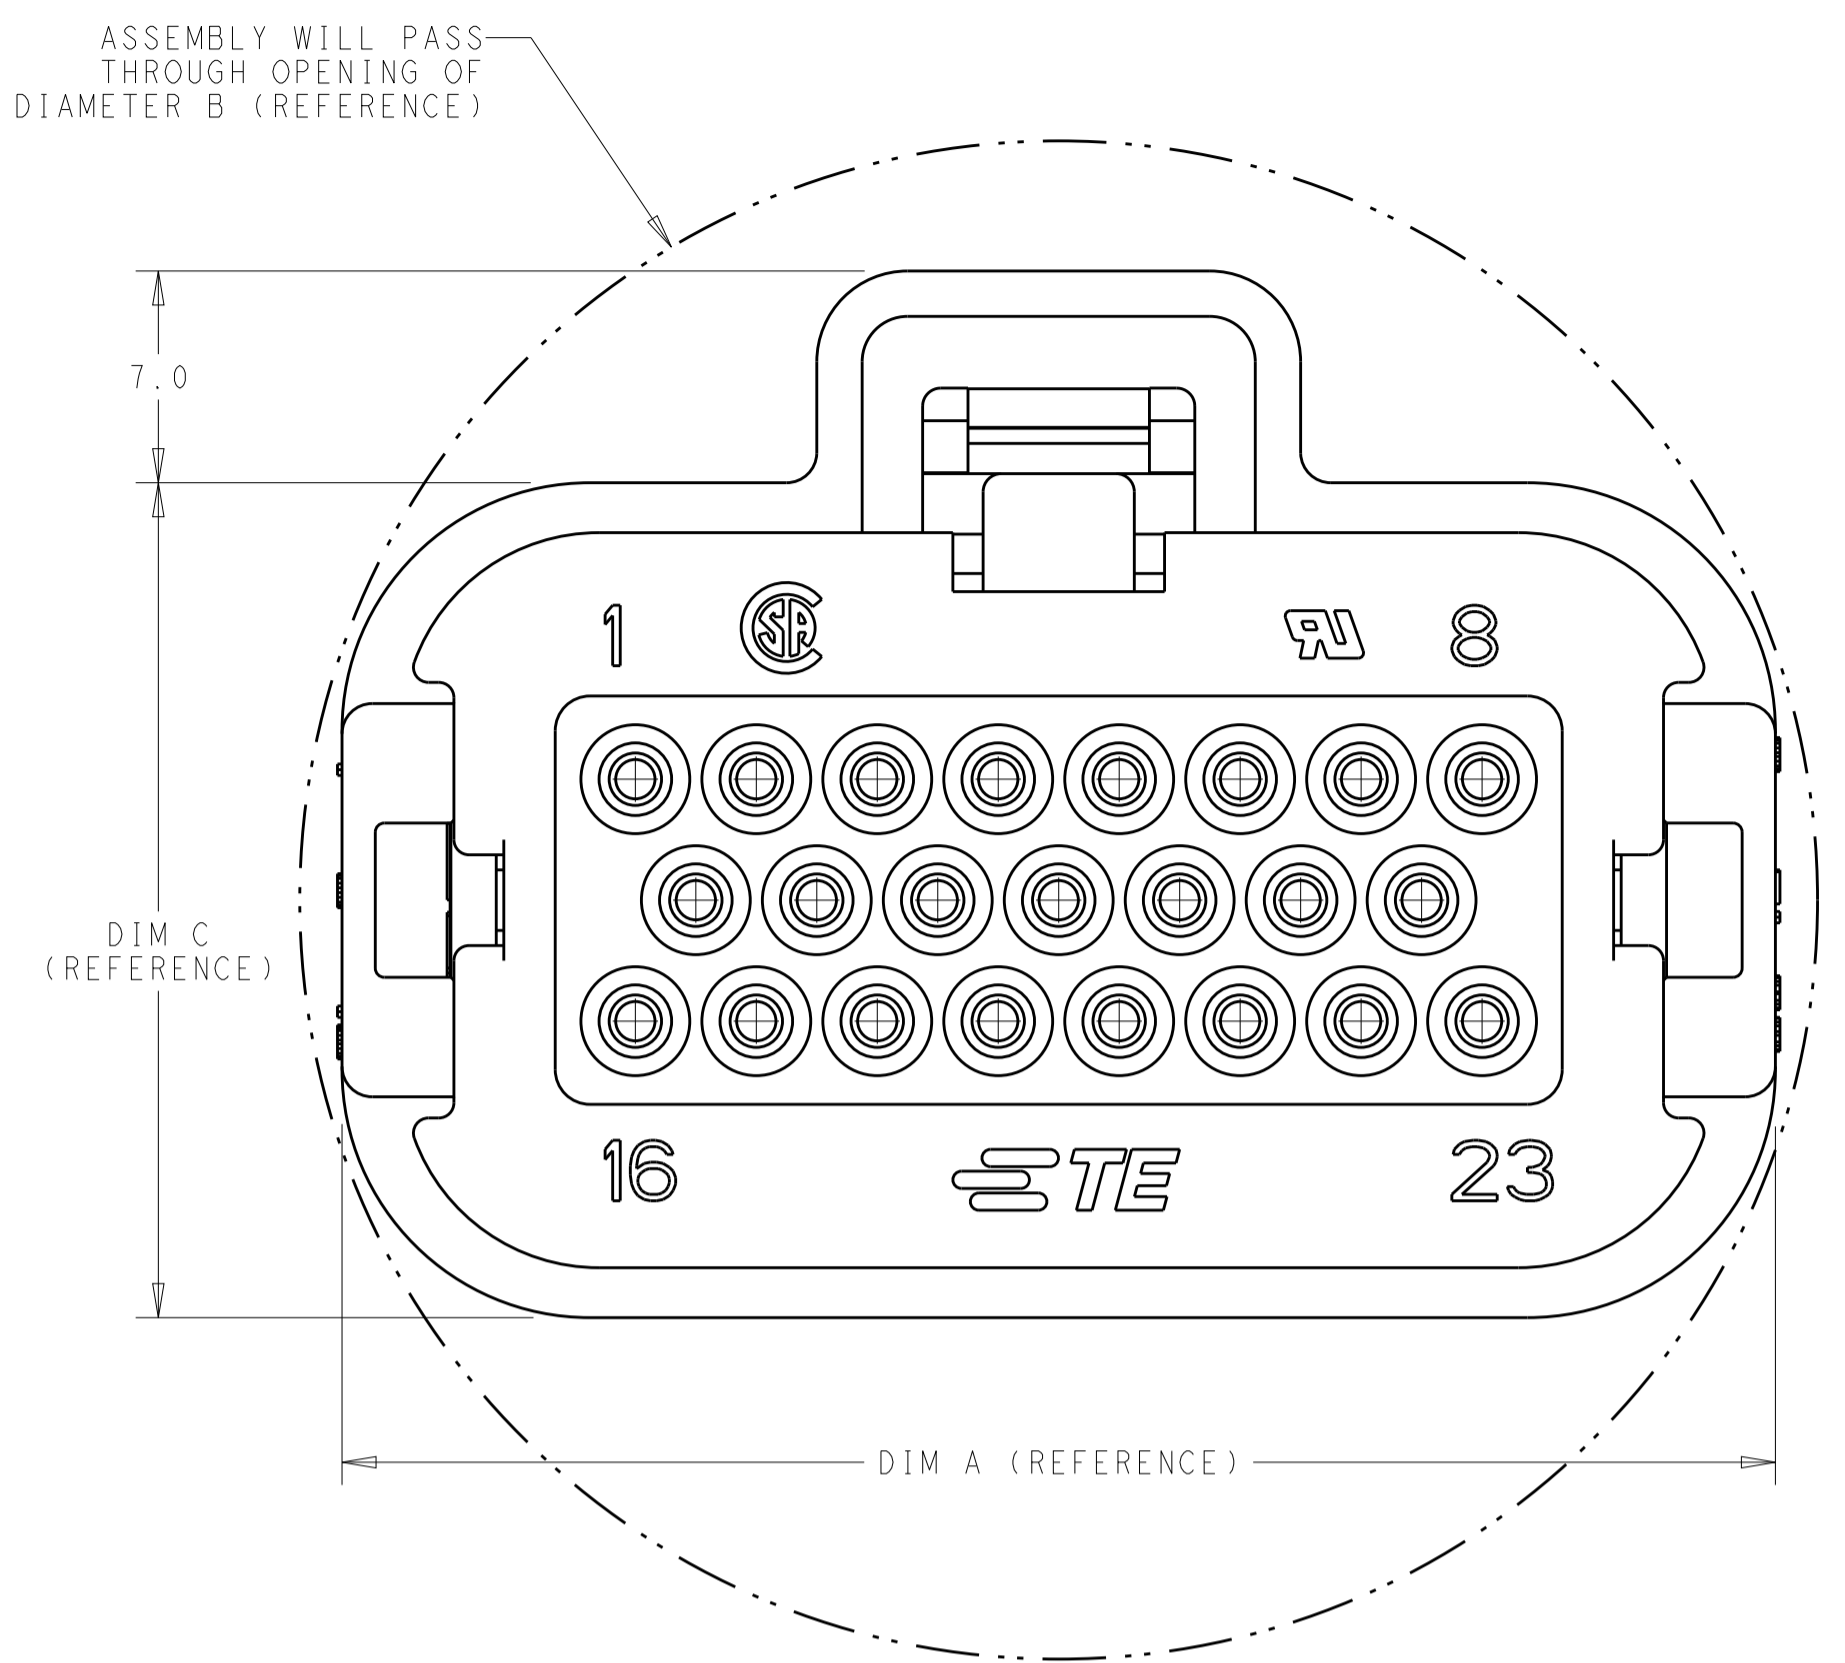

- MATERIAL: HOUSING - UL94V-0 PBT
 LOCKING WEDGE - UL94V-0 PBT, RED
 COVER - UL94V-0 PBT, BLACK
 MATING SEAL - SILICONE
 WIRE SEAL - SILICONE
- HOUSING COLORS ARE MECHANICALLY KEYPED TO MATE WITH IDENTICALLY COLORED HEADER ASSEMBLIES.
- PLUG USES REELED TERMINAL 770520 OR LOOSE PIECE TERMINAL 770854.
- DATE CODE ON THIS SURFACE. USES 5 DIGIT CODE: FIRST 2 DIGITS = YEAR, SECOND 2 DIGITS = WEEK, LAST DIGIT = DAY.
- CIRCUITS 3, 7, 16, 17, 21, 22 BLOCKED
- OPTIONAL VOID CORING ON 35 POSITION PLUG ASSEMBLY 776164.

23-POSITION CONNECTOR SHOWN, SEE TABLE BELOW FOR ALTERNATE DIMENSIONS.

CONNECTOR SIZE	A	B	C
8-POSITION	27.4	40	27.50
14-POSITION	35.4	44	27.60
23-POSITION	47.4	50	27.60
35-POSITION	63.4	66	27.45

BOTTOM VIEW WITH LOCKING WEDGE

8-POSITION CONNECTOR
 KEY SLOT LOCATIONS
 SCALE 4:1

3, 8 & 16	BLUE	770680-5
7 & 15	GREY	770680-4
4 & 14	BLACK	770680-3
5 & 11	NATURAL	770680-2
4 & 14	BLACK	770680-1
KEY SLOT LOCATION (SEE VIEW ABOVE)	COLOR	PART NUMBER

7 & 22	ORANGE	776164-6
5, 10, 22	BLUE	776164-5
9 & 21	GREY	776164-4
7 & 17	NATURAL	776164-2
6 & 20	BLACK	776164-1
KEY SLOT LOCATION (SEE VIEW ABOVE)	COLOR	PART NUMBER

35-POSITION CONNECTOR
 KEY SLOT LOCATIONS
 SCALE 3:1