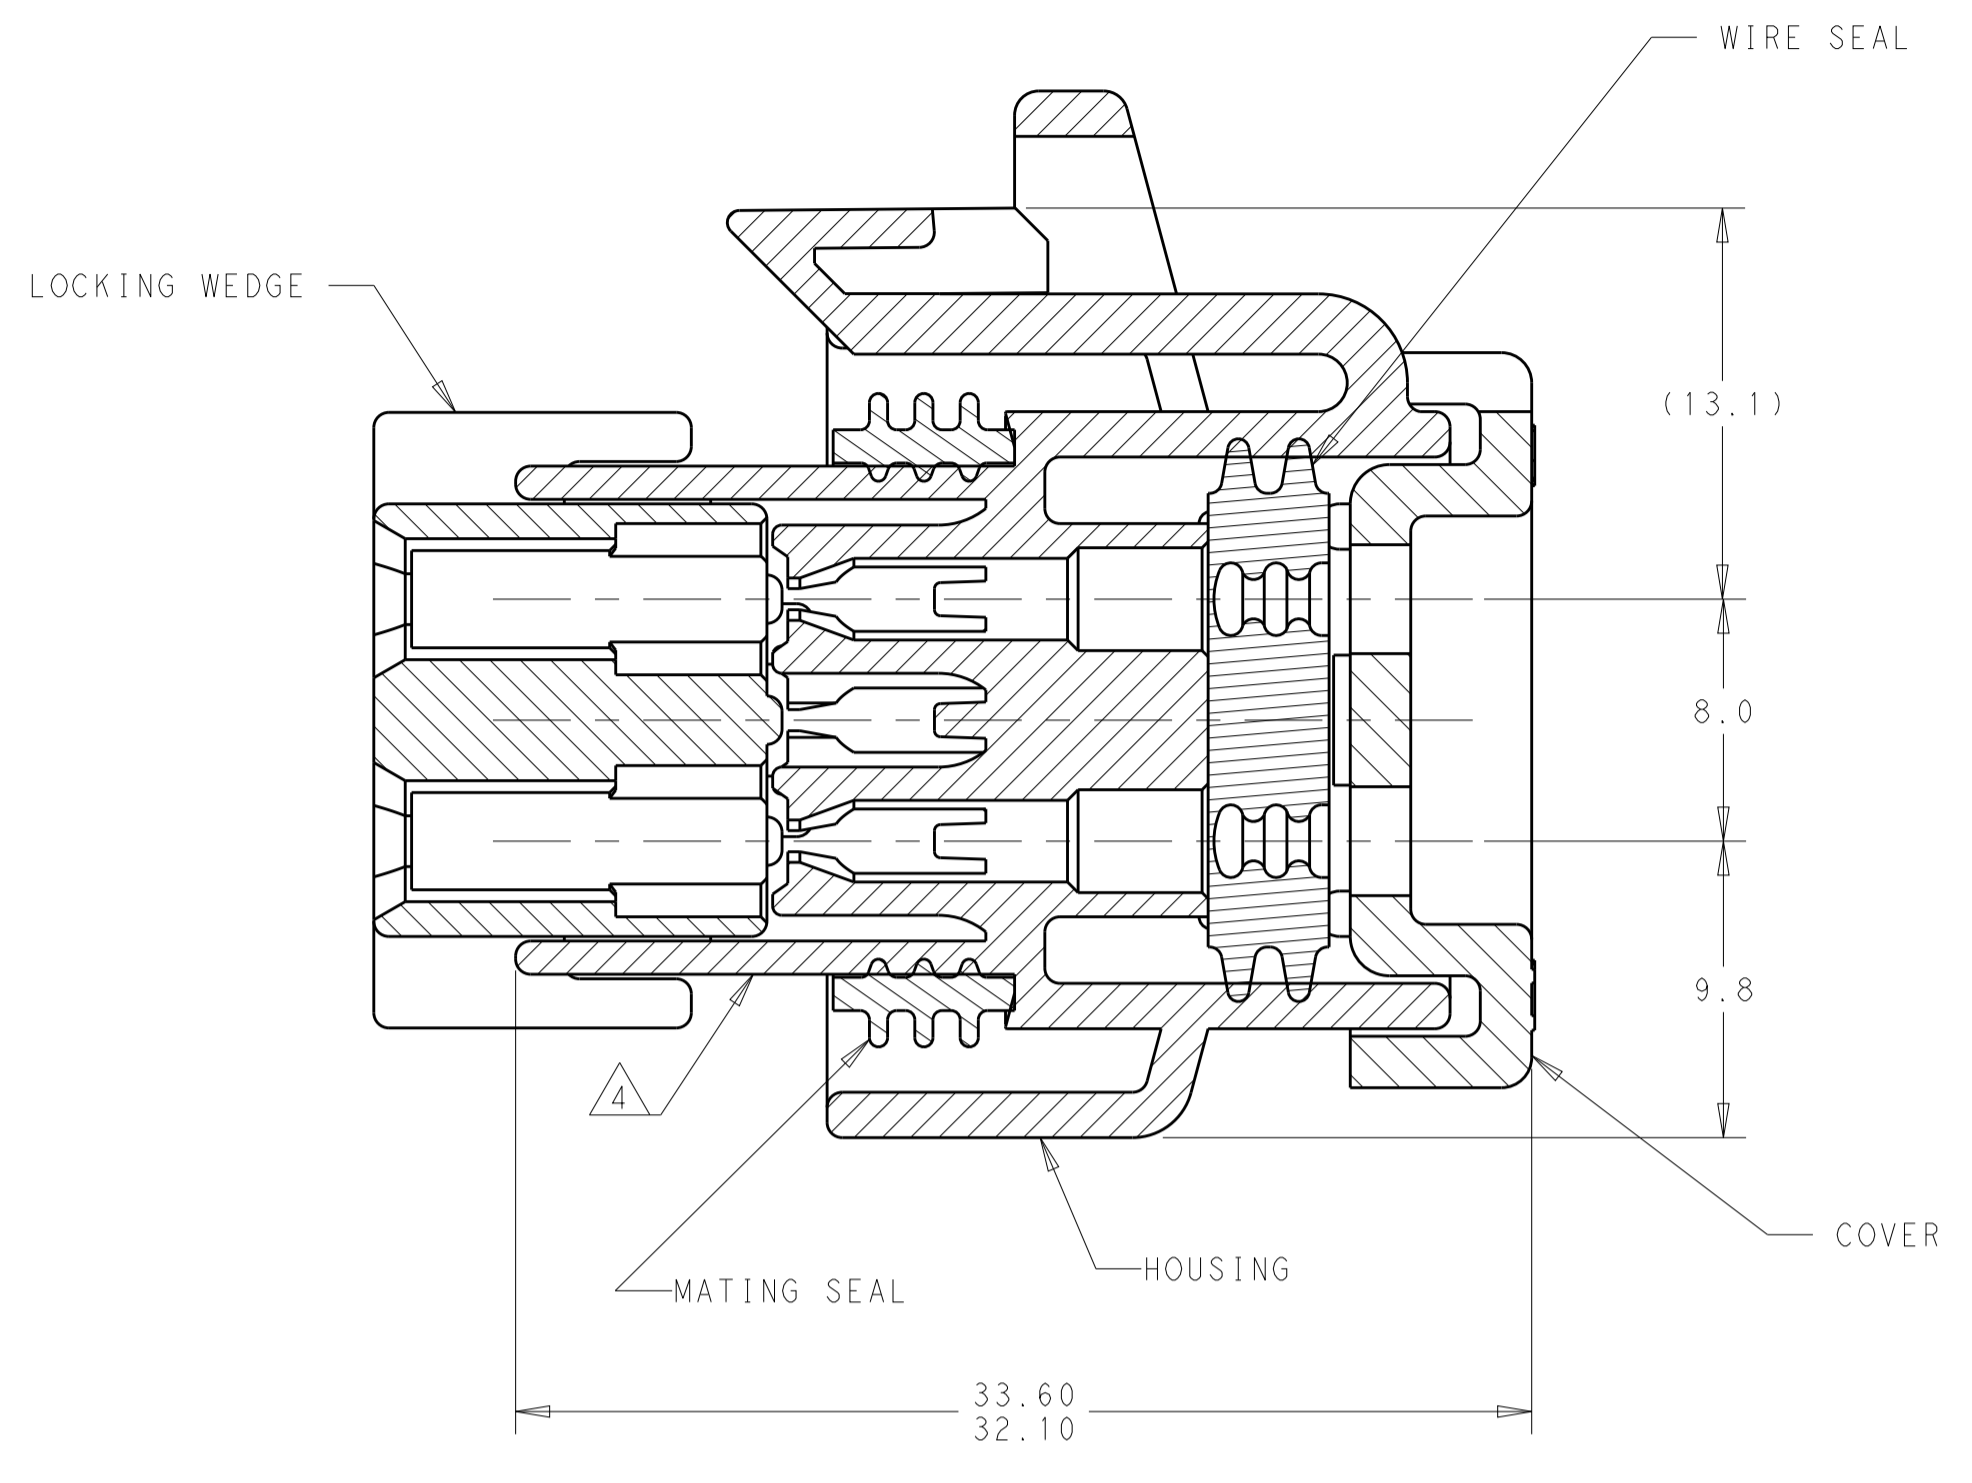

- MATERIAL: HOUSING - UL94V-0 PBT
 LOCKING WEDGE - UL94V-0 PBT, RED
 COVER - UL94V-0 PBT, BLACK
 MATING SEAL - SILICONE
 WIRE SEAL - SILICONE
- HOUSING COLORS ARE MECHANICALLY KEYPED TO MATE WITH IDENTICALLY COLORED HEADER ASSEMBLIES.
- PLUG USES REELED TERMINAL 770520 OR LOOSE PIECE TERMINAL 770854.
- DATE CODE ON THIS SURFACE. USES 5 DIGIT CODE: FIRST 2 DIGITS = YEAR, SECOND 2 DIGITS = WEEK, LAST DIGIT = DAY.
- CIRCUITS 3, 7, 16, 17, 21, 22 BLOCKED
- OPTIONAL VOID CORING ON 35 POSITION PLUG ASSEMBLY 776164.

23-POSITION CONNECTOR SHOWN, SEE TABLE BELOW FOR ALTERNATE DIMENSIONS.

CONNECTOR SIZE	A	B	C
8-POSITION	27.4	40	27.50
14-POSITION	35.4	44	27.60
23-POSITION	47.4	50	27.60
35-POSITION	63.4	66	27.45

BOTTOM VIEW WITH LOCKING WEDGE