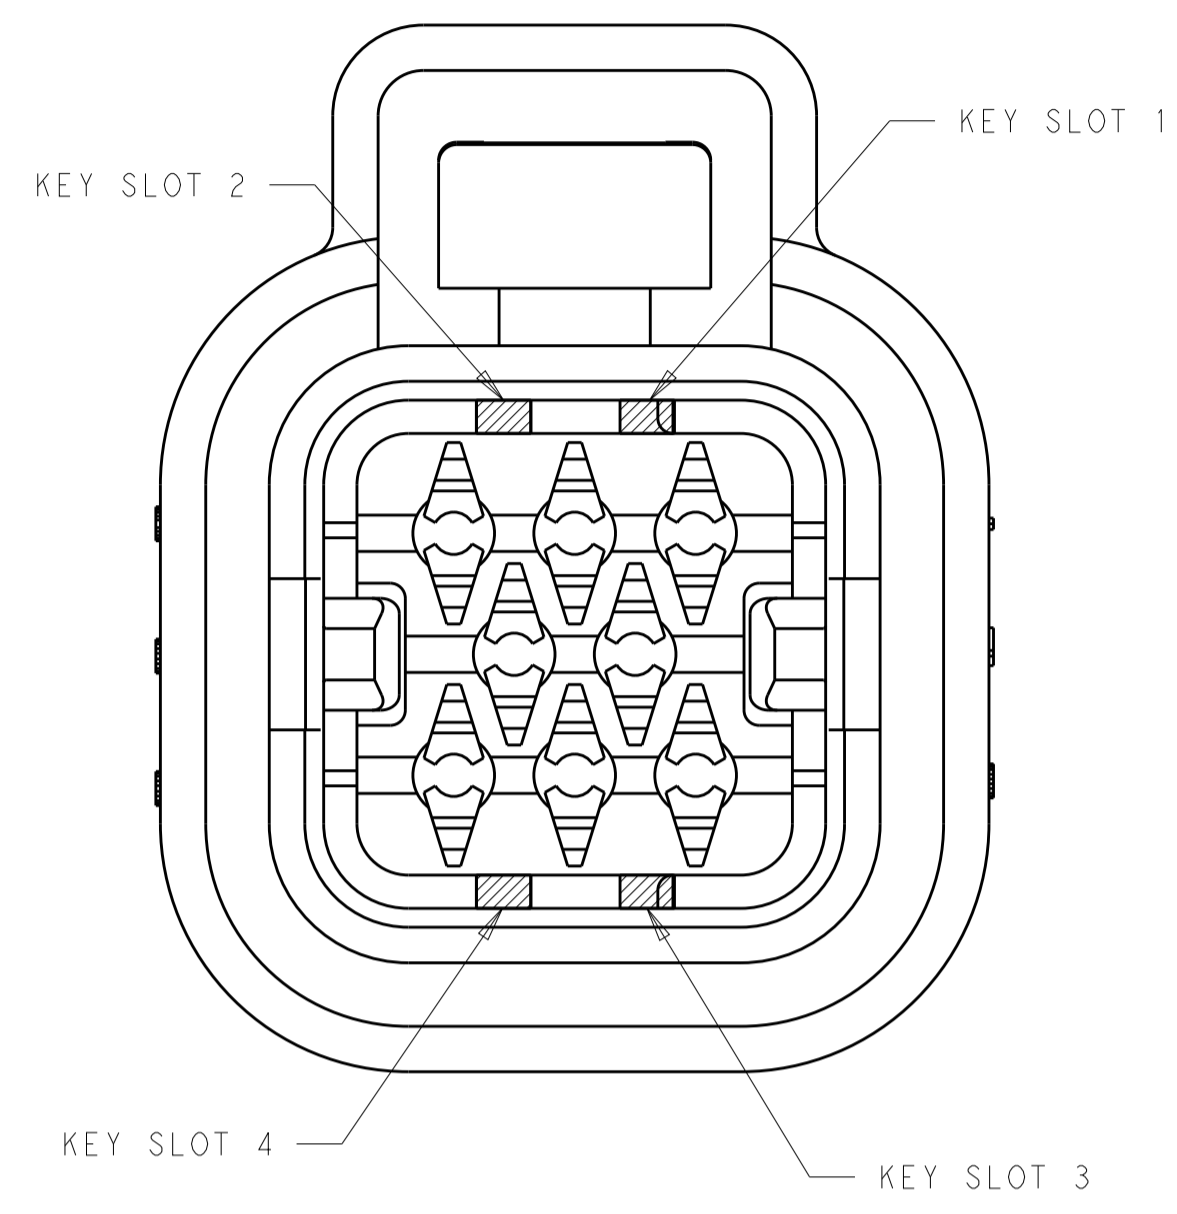

23-POSITION CONNECTOR SHOWN, SEE TABLE BELOW FOR ALTERNATE DIMENSIONS.

CONNECTOR SIZE	A	B	C
8-POSITION	27.4	40	27.50
14-POSITION	35.4	44	27.60
23-POSITION	47.4	50	27.60
35-POSITION	63.4	66	27.45

BOTTOM VIEW WITH LOCKING WEDGE

THIS DRAWING IS A CONTROLLED DOCUMENT.

DMN: A. MARTIN 11JUN2015
 CHK: D. STRAUSSER 29JUN2015
 APVD: G. BROWN 29JUN2015

TE Connectivity

NAME: PLUG ASSEMBLY, AMPSEAL FAMILY DRAWING

PRODUCT SPEC: 108-1329
 APPLICATION SPEC: 114-16016

SIZE: A1
 CAGE CODE: 2293782
 DRAWING NO: 2293782

RESTRICTED TO: -

SCALE: 4:1
 SHEET: 1 OF 2
 REV: E

REVISIONS				
P.	LTN.	DESCRIPTION	DATE	APVD.
-	-	SEE SHEET 1	-	-

1 & 3	NATURAL	776286-2
2 & 4	BLACK	776286-1
KEY SLOT LOCATION (SEE VIEW ABOVE)	COLOR	PART NUMBER

8-POSITION CONNECTOR
 KEY SLOT LOCATIONS
 SCALE 4:1

3, 8 & 16	BLUE	770680-5
7 & 15	GREY	770680-4
4 & 14	BLACK	770680-3
5 & 11	NATURAL	770680-2
4 & 14	BLACK	770680-1
KEY SLOT LOCATION (SEE VIEW ABOVE)	COLOR	PART NUMBER