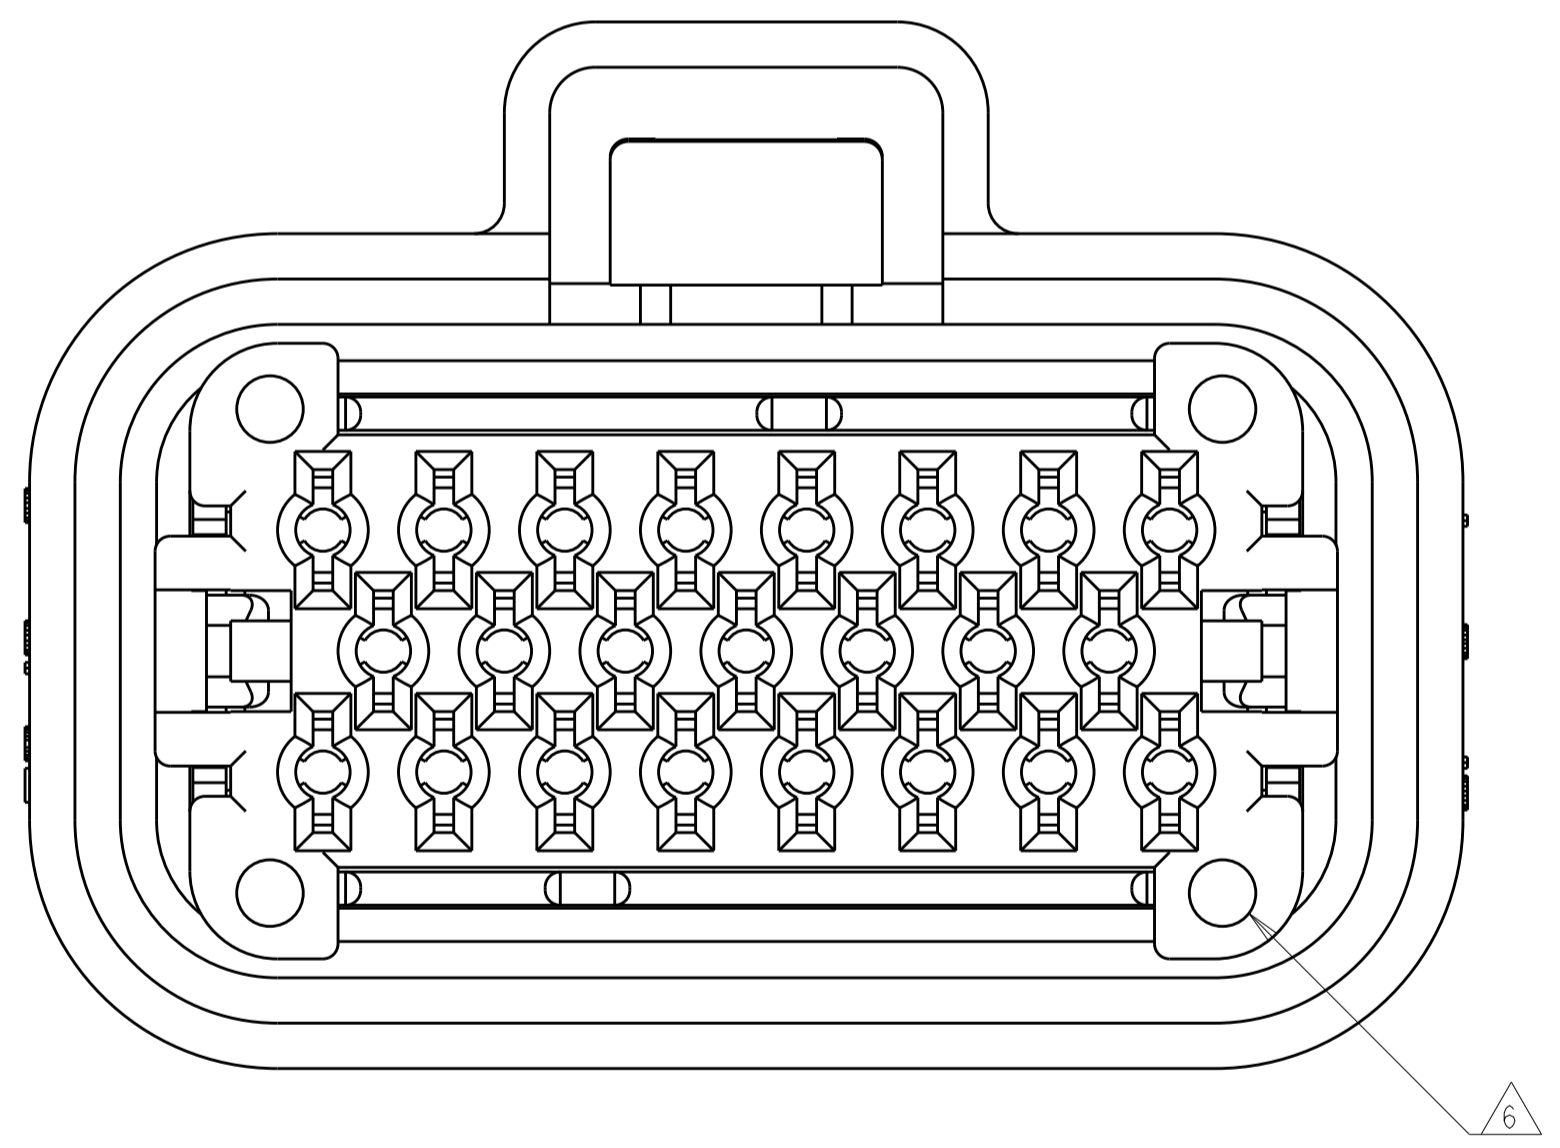

- MATERIAL: HOUSING - UL94V-0 PBT
 LOCKING WEDGE - UL94V-0 PBT, RED
 COVER - UL94V-0 PBT, BLACK
 MATING SEAL - SILICONE
 WIRE SEAL - SILICONE
- HOUSING COLORS ARE MECHANICALLY KEYPED TO MATE WITH IDENTICALLY COLORED HEADER ASSEMBLIES.
- PLUG USES REELED TERMINAL 770520 OR LOOSE PIECE TERMINAL 770854.
- DATE CODE ON THIS SURFACE. USES 5 DIGIT CODE: FIRST 2 DIGITS = YEAR, SECOND 2 DIGITS = WEEK, LAST DIGIT = DAY.
- CIRCUITS 3, 7, 16, 17, 21, 22 BLOCKED
- OPTIONAL VOID CORING ON 35 POSITION PLUG ASSEMBLY 776164.

23-POSITION CONNECTOR SHOWN, SEE TABLE BELOW FOR ALTERNATE DIMENSIONS.

CONNECTOR SIZE	A	B	C
8-POSITION	27.4	40	27.50
14-POSITION	35.4	44	27.60
23-POSITION	47.4	50	27.60
35-POSITION	63.4	66	27.45

BOTTOM VIEW WITH LOCKING WEDGE

8-POSITION CONNECTOR
 KEY SLOT LOCATIONS
 SCALE 4:1

3, 8 & 16	BLUE	770680-5
7 & 15	GREY	770680-4
4 & 14	BLACK	770680-3
5 & 11	NATURAL	770680-2
4 & 14	BLACK	770680-1
KEY SLOT LOCATION (SEE VIEW ABOVE)	COLOR	PART NUMBER

7 & 22	ORANGE	776164-6
5, 10, 22	BLUE	776164-5
9 & 21	GREY	776164-4
7 & 17	NATURAL	776164-2
6 & 20	BLACK	776164-1
KEY SLOT LOCATION (SEE VIEW ABOVE)	COLOR	PART NUMBER

35-POSITION CONNECTOR
 KEY SLOT LOCATIONS
 SCALE 3:1