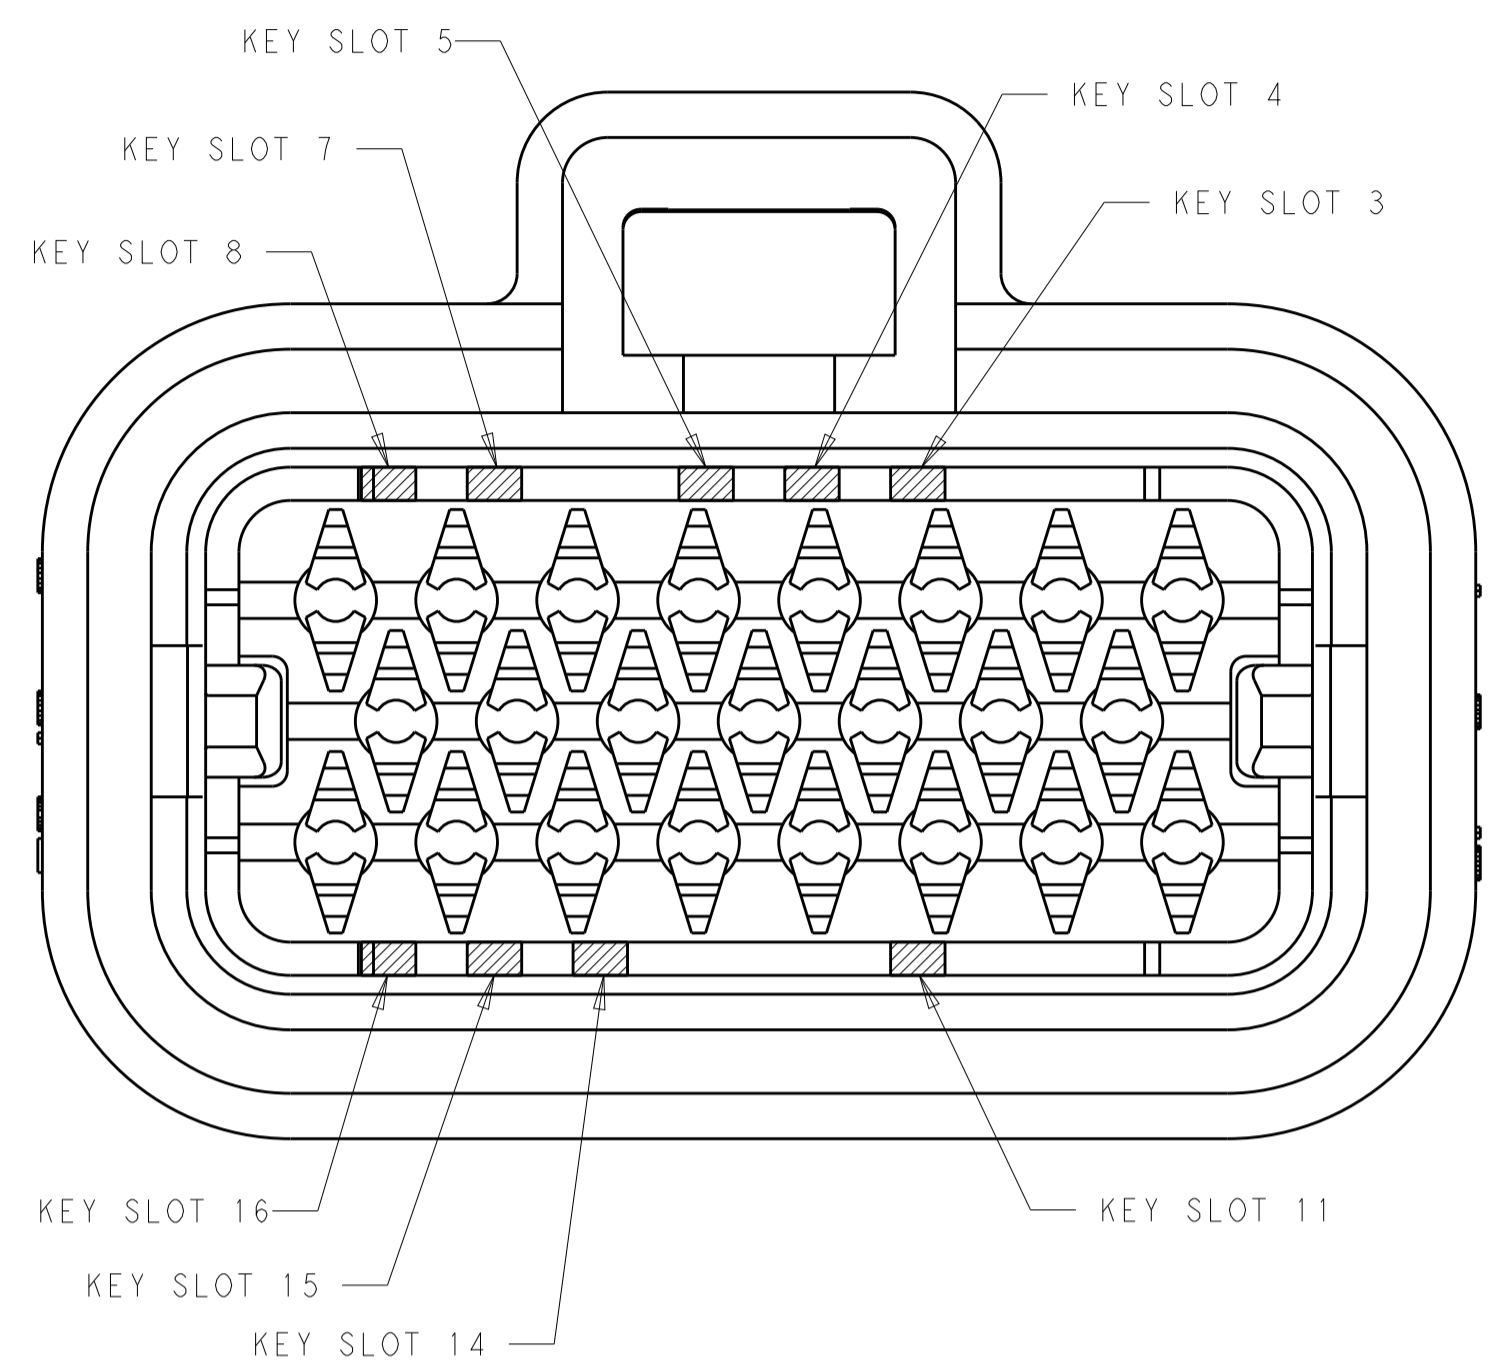

THIS DRAWING IS A CONTROLLED DOCUMENT.

DMN: A. MARTIN 11JUN2015
 CHK: D. STRAUSSER 29JUN2015
 APVD: G. BROWN 29JUN2015

TE Connectivity

NAME: PLUG ASSEMBLY, AMPSEAL FAMILY DRAWING

PRODUCT SPEC: 108-1329
 APPLICATION SPEC: 114-16016

SIZE: A1
 CAGE CODE: 2293782
 DRAWING NO: 2293782

RESTRICTED TO: -

SCALE: 4:1
 SHEET: 1 OF 2
 REV: E

REVISIONS				
P.	LTN.	DESCRIPTION	DATE	APVD.
-	-	SEE SHEET 1	-	-

1 & 3	NATURAL	776286-2
2 & 4	BLACK	776286-1
KEY SLOT LOCATION (SEE VIEW ABOVE)	COLOR	PART NUMBER

8-POSITION CONNECTOR
 KEY SLOT LOCATIONS
 SCALE 4:1

3, 8 & 16	BLUE	770680-5
7 & 15	GREY	770680-4
4 & 14	BLACK	770680-3
5 & 11	NATURAL	770680-2
4 & 14	BLACK	770680-1
KEY SLOT LOCATION (SEE VIEW ABOVE)	COLOR	PART NUMBER

7 & 22	ORANGE	776164-6
5, 10, 22	BLUE	776164-5
9 & 21	GREY	776164-4
7 & 17	NATURAL	776164-2
6 & 20	BLACK	776164-1
KEY SLOT LOCATION (SEE VIEW ABOVE)	COLOR	PART NUMBER

35-POSITION CONNECTOR
 KEY SLOT LOCATIONS
 SCALE 3:1