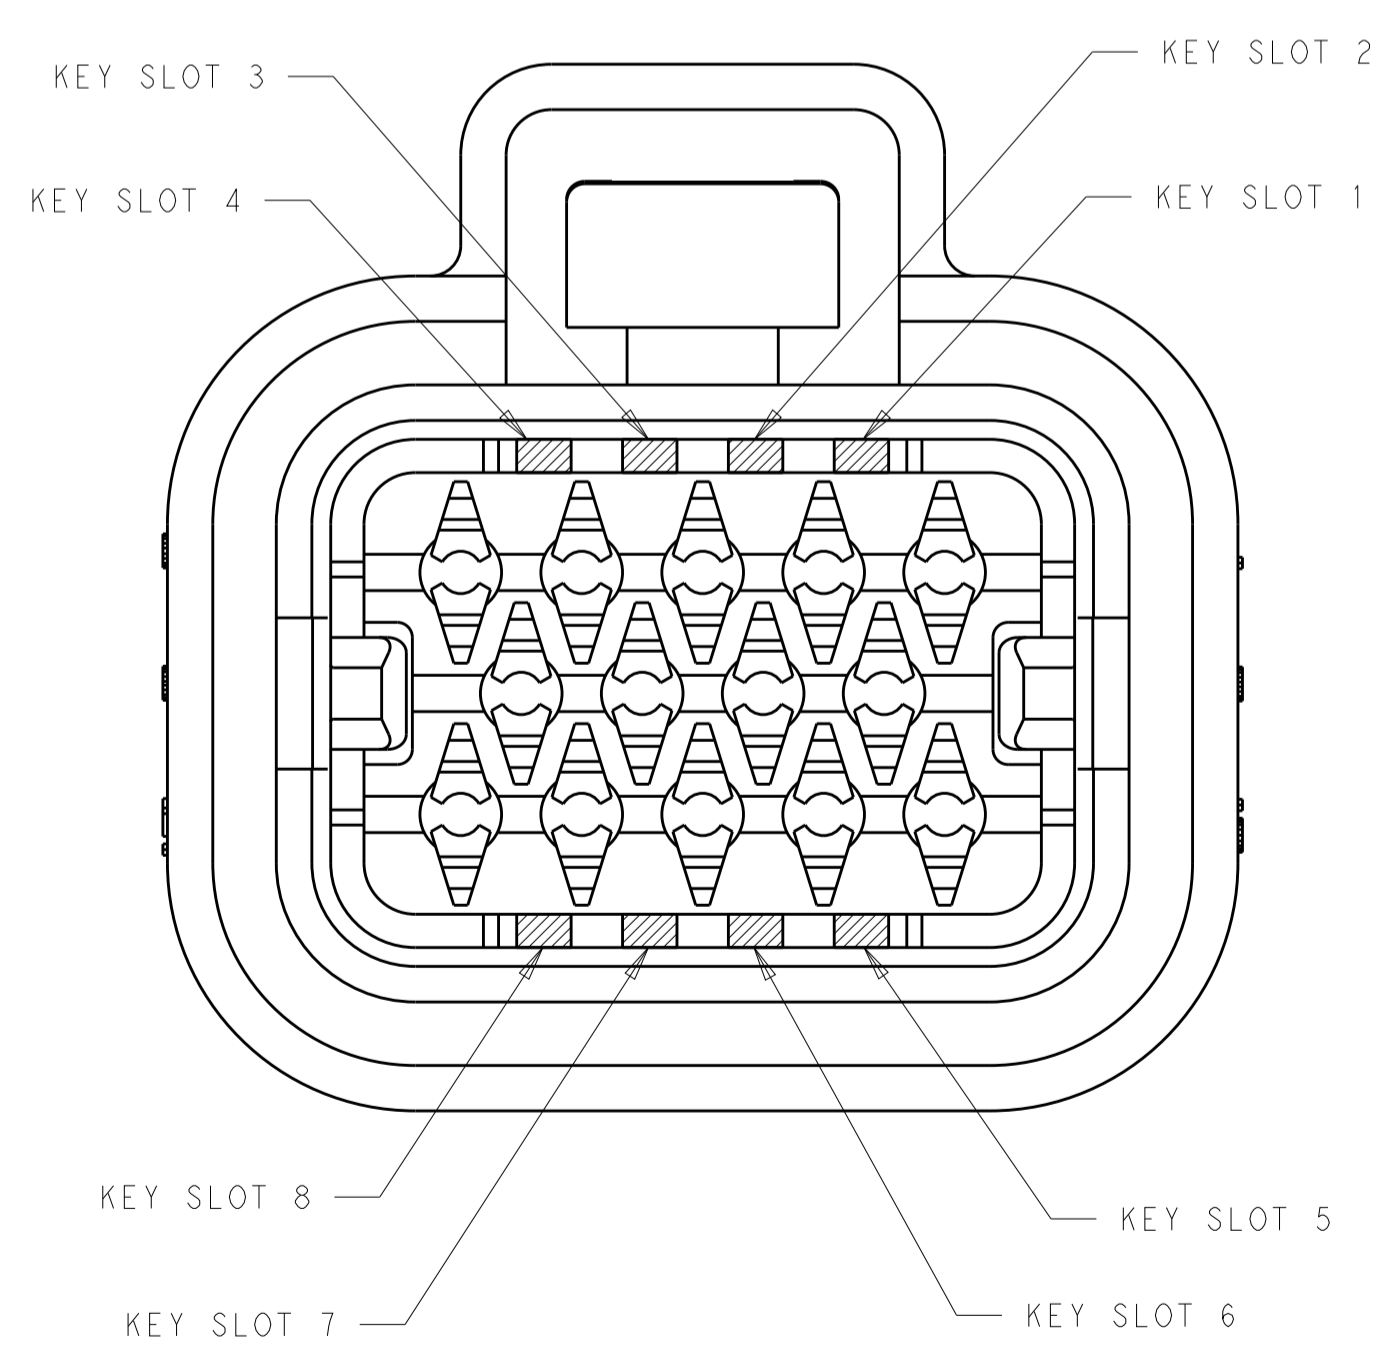

SIZE: A1
 CAGE CODE: 2293782
 DRAWING NO: 2293782

RESTRICTED TO: -

SCALE: 4:1
 SHEET: 1 OF 2
 REV: E

REVISIONS				
P.	LTN.	DESCRIPTION	DATE	APVD.
-	-	SEE SHEET 1	-	-

1 & 3	NATURAL	776286-2
2 & 4	BLACK	776286-1
KEY SLOT LOCATION (SEE VIEW ABOVE)	COLOR	PART NUMBER

8-POSITION CONNECTOR
 KEY SLOT LOCATIONS
 SCALE 4:1

3, 8 & 16	BLUE	770680-5
7 & 15	GREY	770680-4
4 & 14	BLACK	770680-3
5 & 11	NATURAL	770680-2
4 & 14	BLACK	770680-1
KEY SLOT LOCATION (SEE VIEW ABOVE)	COLOR	PART NUMBER

23-POSITION CONNECTOR
 KEY SLOT LOCATIONS
 SCALE 4:1

3 & 5	BLUE	776273-5
2 & 8	GREY	776273-4
1 & 6	NATURAL	776273-2
3 & 7	BLACK	776273-1
KEY SLOT LOCATION (SEE VIEW ABOVE)	COLOR	PART NUMBER

14-POSITION CONNECTOR
 KEY SLOT LOCATIONS
 SCALE 4:1

7 & 22	ORANGE	776164-6
5, 10, 22	BLUE	776164-5
9 & 21	GREY	776164-4
7 & 17	NATURAL	776164-2
6 & 20	BLACK	776164-1
KEY SLOT LOCATION (SEE VIEW ABOVE)	COLOR	PART NUMBER

35-POSITION CONNECTOR
 KEY SLOT LOCATIONS
 SCALE 3:1