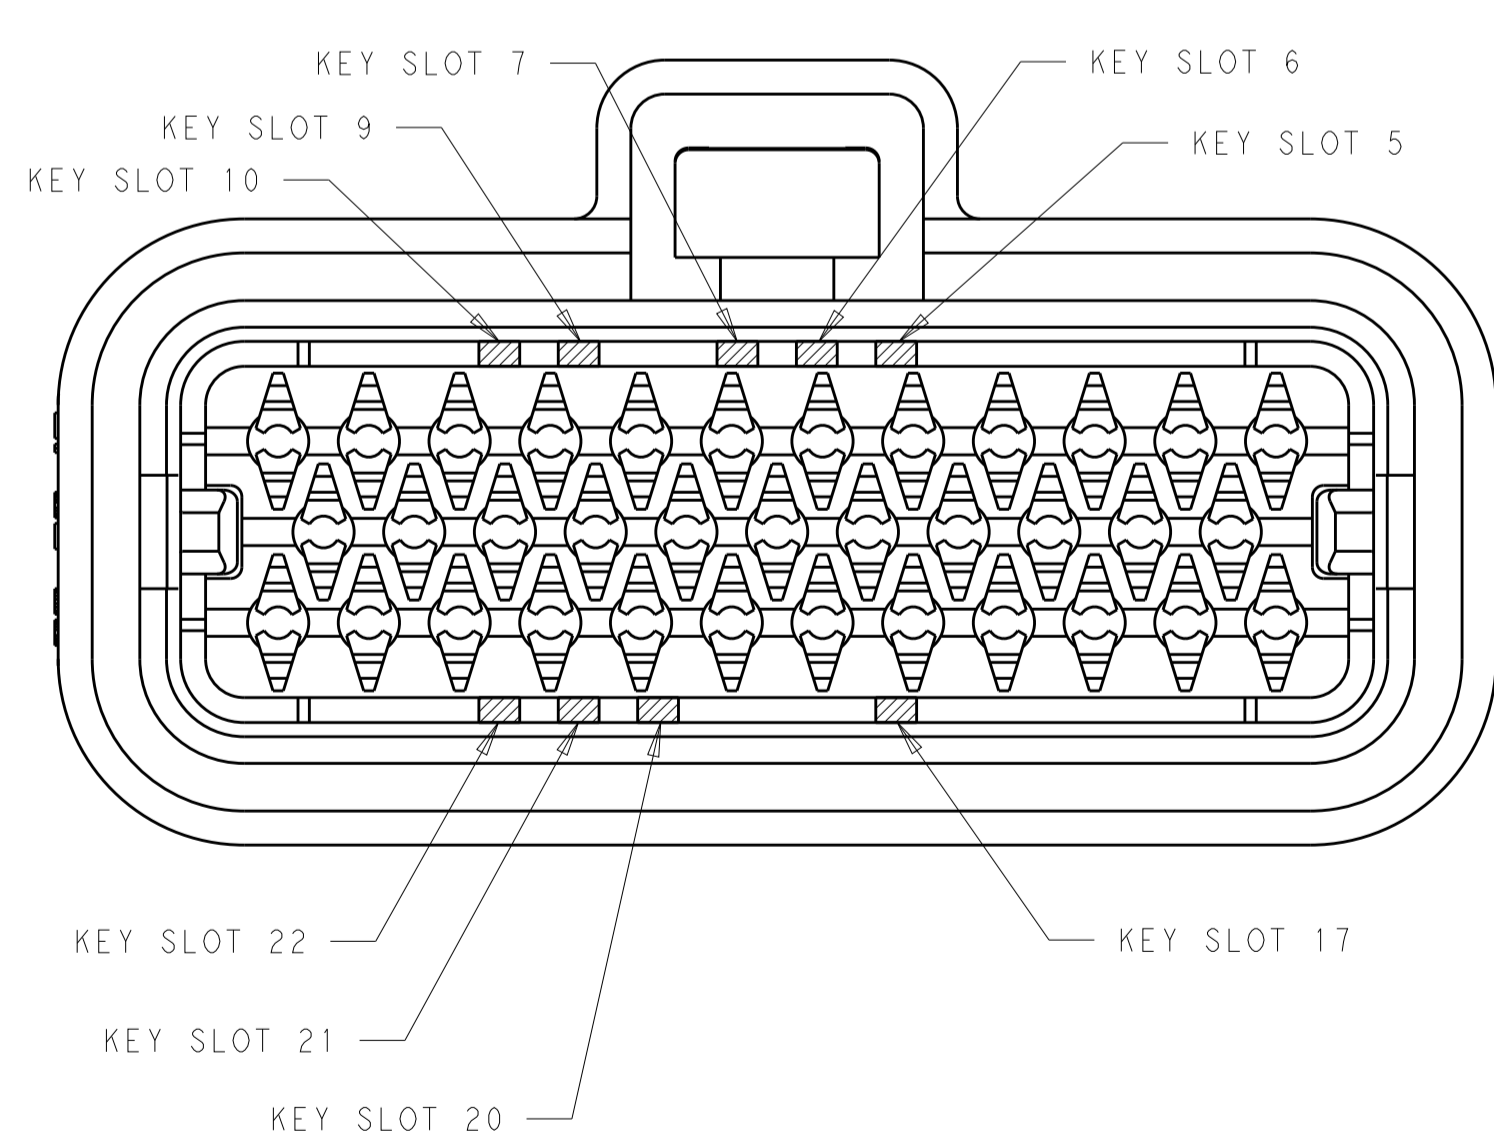

8-POSITION CONNECTOR
 KEY SLOT LOCATIONS
 SCALE 4:1

3, 8 & 16	BLUE	770680-5
7 & 15	GREY	770680-4
4 & 14	BLACK	770680-3
5 & 11	NATURAL	770680-2
4 & 14	BLACK	770680-1
KEY SLOT LOCATION (SEE VIEW ABOVE)	COLOR	PART NUMBER

23-POSITION CONNECTOR
 KEY SLOT LOCATIONS
 SCALE 4:1

3 & 5	BLUE	776273-5
2 & 8	GREY	776273-4
1 & 6	NATURAL	776273-2
3 & 7	BLACK	776273-1
KEY SLOT LOCATION (SEE VIEW ABOVE)	COLOR	PART NUMBER

14-POSITION CONNECTOR
 KEY SLOT LOCATIONS
 SCALE 4:1