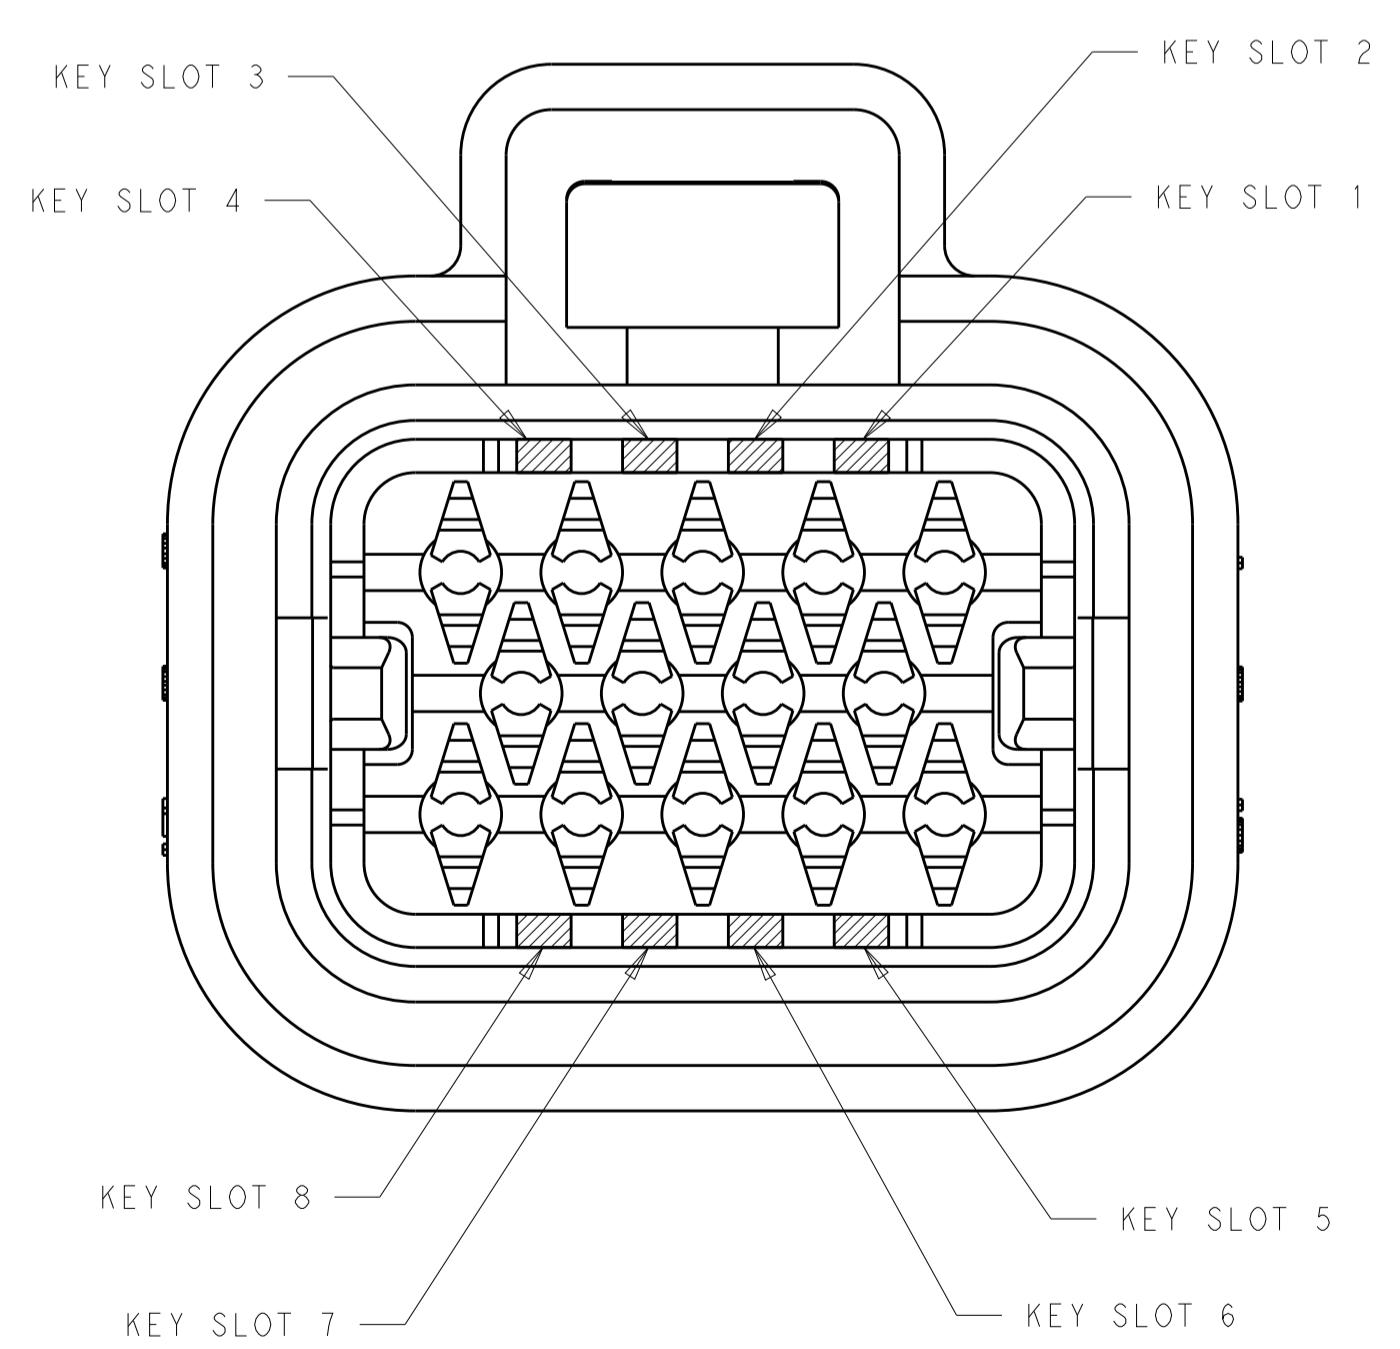

SIZE: A1
 CAGE CODE: 2293782
 DRAWING NO: 2293782

RESTRICTED TO: -

SCALE: 4:1
 SHEET: 1 OF 2
 REV: E

REVISIONS				
P.	LTN	DESCRIPTION	DATE	OWN APVD
-	-	SEE SHEET 1	-	-

1 & 3	NATURAL	776286-2
2 & 4	BLACK	776286-1
KEY SLOT LOCATION (SEE VIEW ABOVE)	COLOR	PART NUMBER

8-POSITION CONNECTOR
KEY SLOT LOCATIONS
SCALE 4:1

3, 8 & 16	BLUE	770680-5
7 & 15	GREY	770680-4
4 & 14	BLACK	770680-3
5 & 11	NATURAL	770680-2
4 & 14	BLACK	770680-1
KEY SLOT LOCATION (SEE VIEW ABOVE)	COLOR	PART NUMBER

23-POSITION CONNECTOR
KEY SLOT LOCATIONS
SCALE 4:1

3 & 5	BLUE	776273-5
2 & 8	GREY	776273-4
1 & 6	NATURAL	776273-2
3 & 7	BLACK	776273-1
KEY SLOT LOCATION (SEE VIEW ABOVE)	COLOR	PART NUMBER

14-POSITION CONNECTOR
KEY SLOT LOCATIONS
SCALE 4:1

7 & 22	ORANGE	776164-6
5, 10, 22	BLUE	776164-5
9 & 21	GREY	776164-4
7 & 17	NATURAL	776164-2
6 & 20	BLACK	776164-1
KEY SLOT LOCATION (SEE VIEW ABOVE)	COLOR	PART NUMBER

35-POSITION CONNECTOR
KEY SLOT LOCATIONS
SCALE 3:1