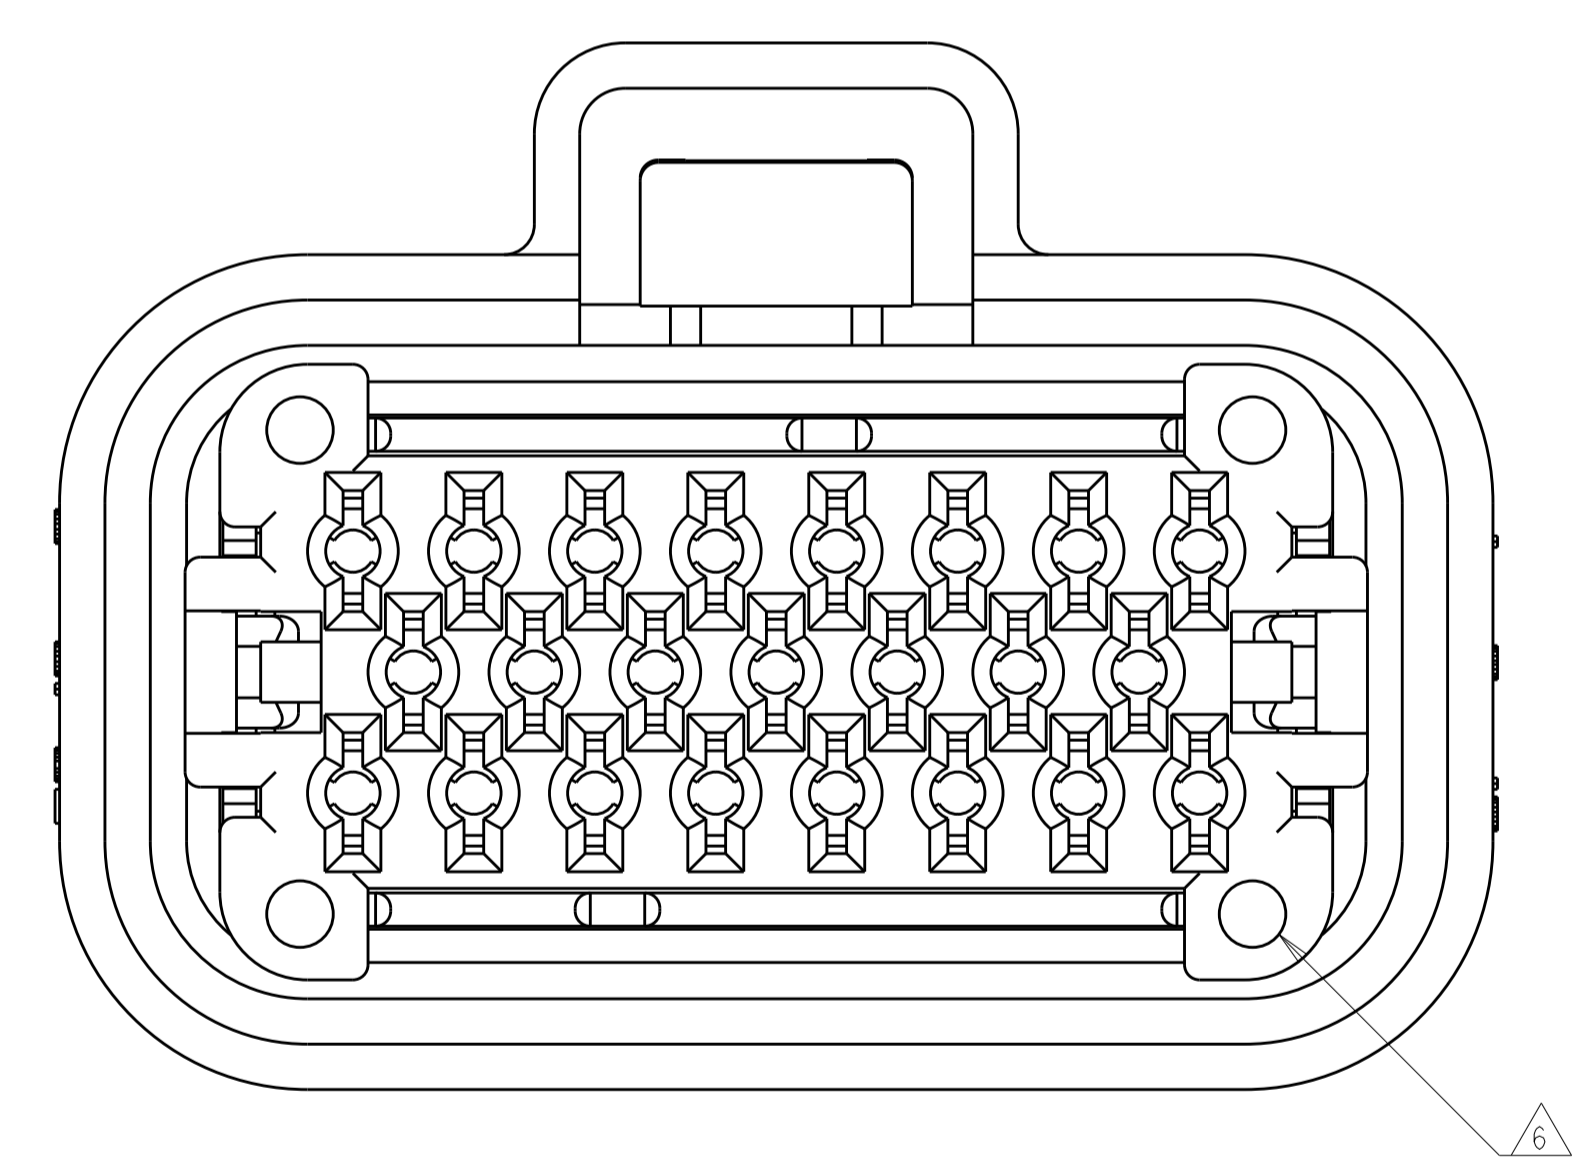

- MATERIAL: HOUSING - UL94V-0 PBT
 LOCKING WEDGE - UL94V-0 PBT, RED
 COVER - UL94V-0 PBT, BLACK
 MATING SEAL - SILICONE
 WIRE SEAL - SILICONE
- HOUSING COLORS ARE MECHANICALLY KEYPED TO MATE WITH IDENTICALLY COLORED HEADER ASSEMBLIES.
- PLUG USES REELED TERMINAL 770520 OR LOOSE PIECE TERMINAL 770854.
- DATE CODE ON THIS SURFACE. USES 5 DIGIT CODE: FIRST 2 DIGITS = YEAR, SECOND 2 DIGITS = WEEK, LAST DIGIT = DAY.
- CIRCUITS 3, 7, 16, 17, 21, 22 BLOCKED
- OPTIONAL VOID CORING ON 35 POSITION PLUG ASSEMBLY 776164.

23-POSITION CONNECTOR SHOWN, SEE TABLE BELOW FOR ALTERNATE DIMENSIONS.

CONNECTOR SIZE	A	B	C
8-POSITION	27.4	40	27.50
14-POSITION	35.4	44	27.60
23-POSITION	47.4	50	27.60
35-POSITION	63.4	66	27.45

BOTTOM VIEW WITH LOCKING WEDGE

8-POSITION CONNECTOR
KEY SLOT LOCATIONS
SCALE 4:1

3, 8 & 16	BLUE	770680-5
7 & 15	GREY	770680-4
4 & 14	BLACK	770680-3
5 & 11	NATURAL	770680-2
4 & 14	BLACK	770680-1
KEY SLOT LOCATION (SEE VIEW ABOVE)	COLOR	PART NUMBER

7 & 22	ORANGE	776164-6
5, 10, 22	BLUE	776164-5
9 & 21	GREY	776164-4
7 & 17	NATURAL	776164-2
6 & 20	BLACK	776164-1
KEY SLOT LOCATION (SEE VIEW ABOVE)	COLOR	PART NUMBER

35-POSITION CONNECTOR
KEY SLOT LOCATIONS
SCALE 3:1