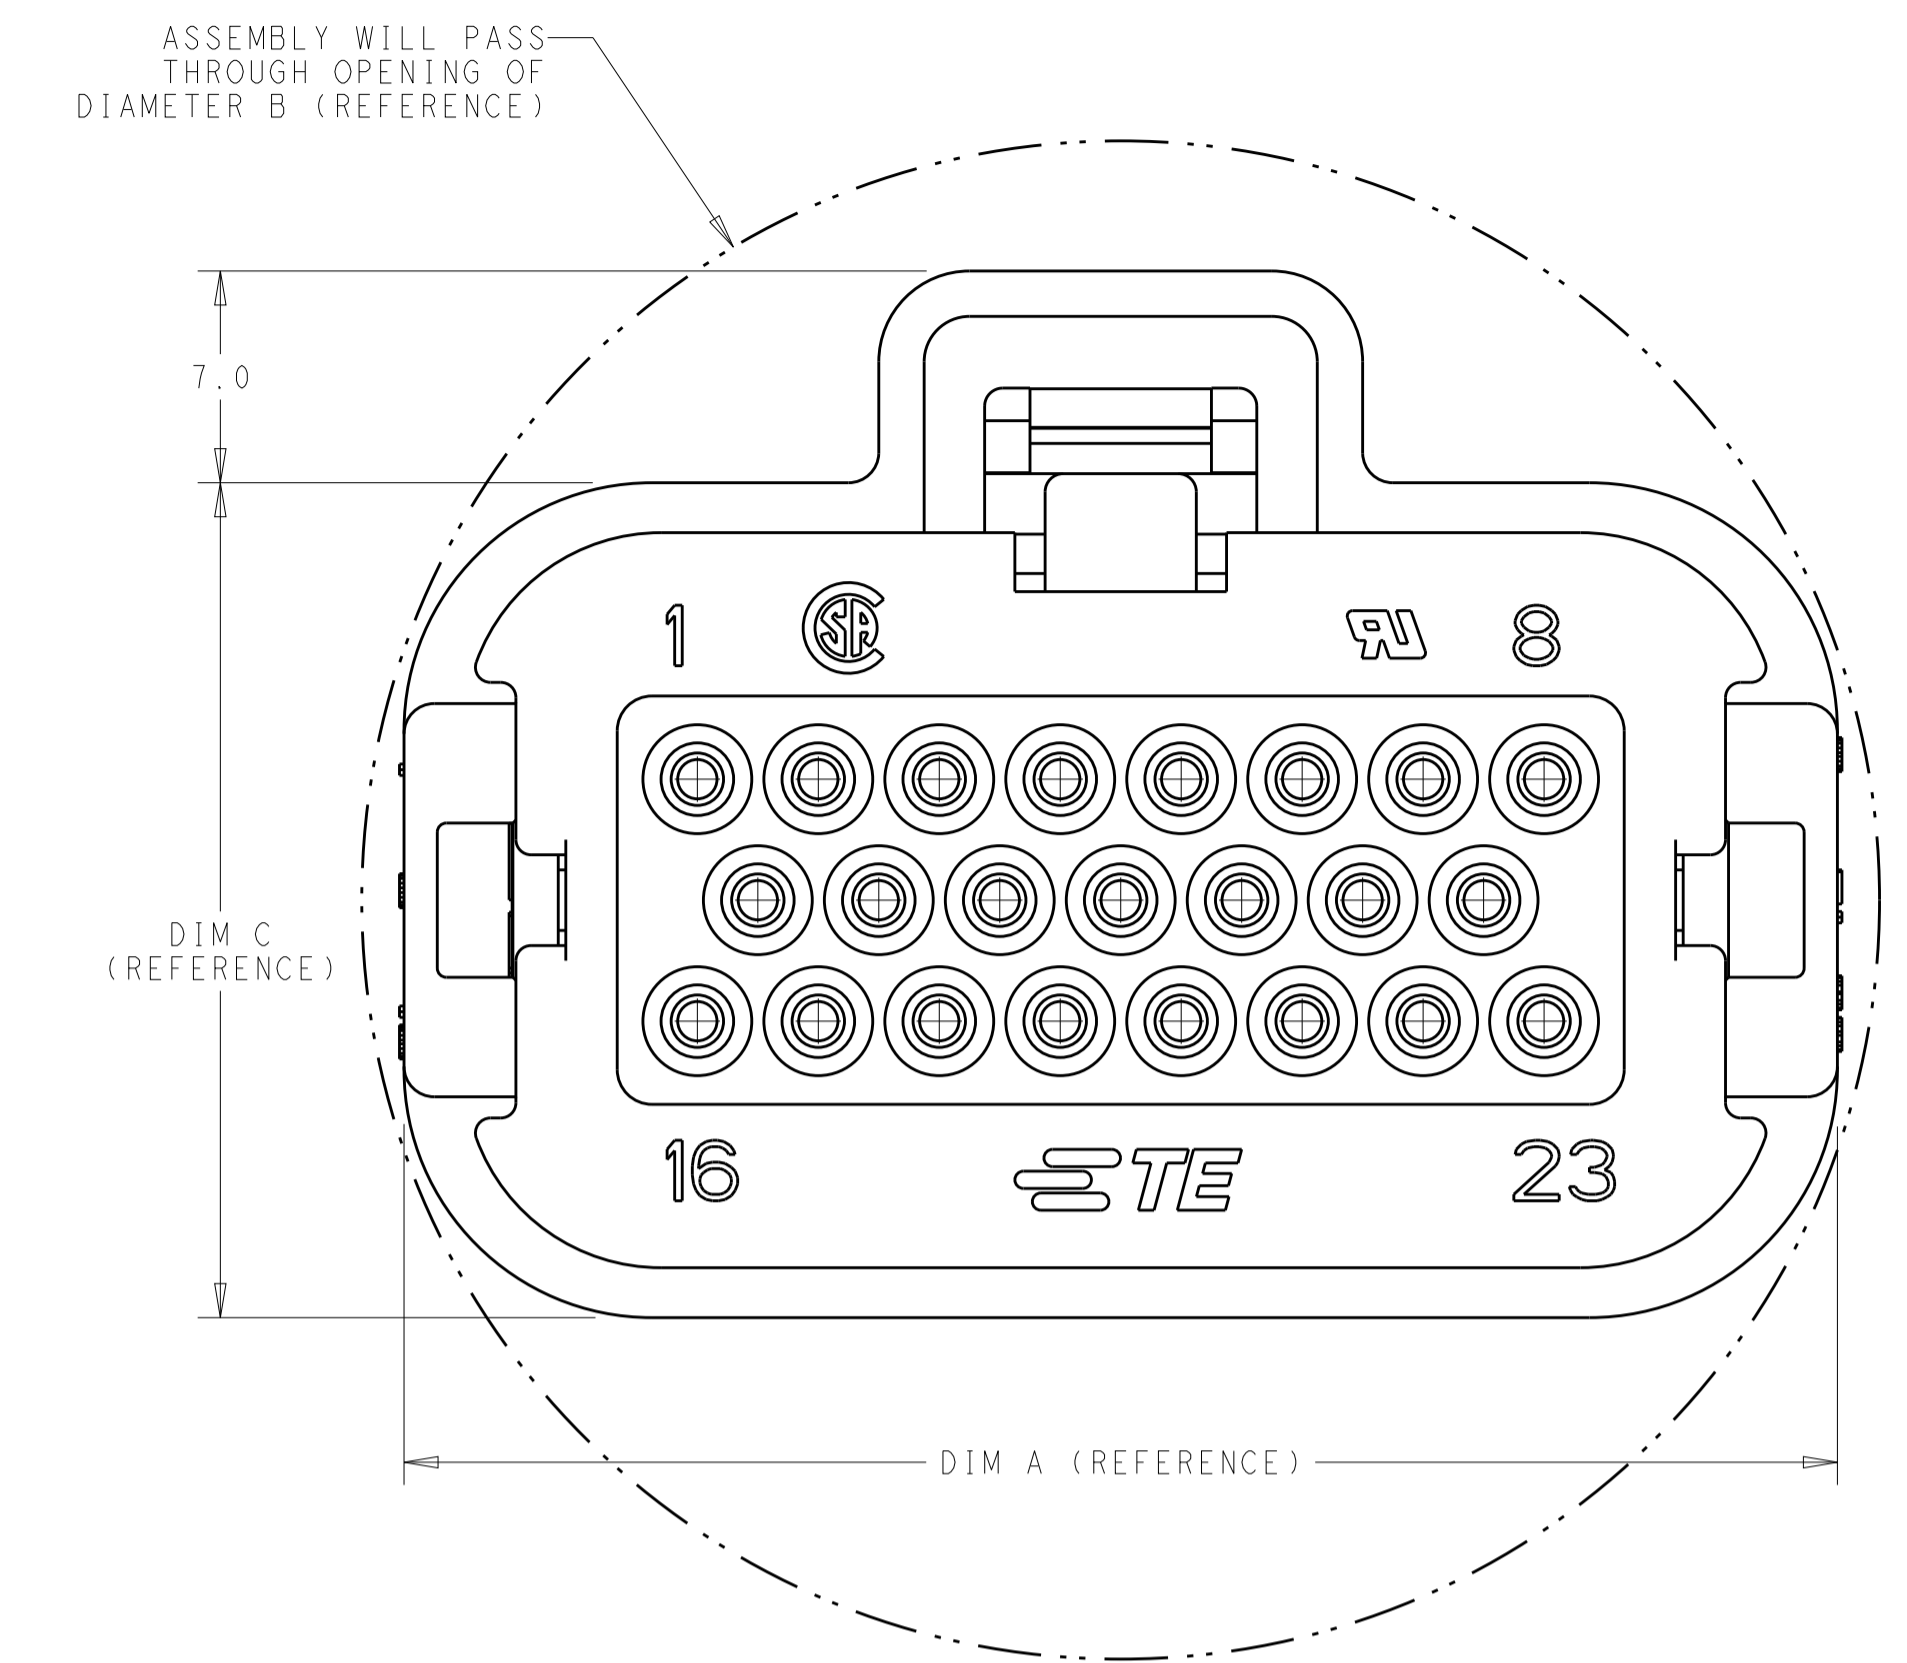

- MATERIAL: HOUSING - UL94V-0 PBT
 LOCKING WEDGE - UL94V-0 PBT, RED
 COVER - UL94V-0 PBT, BLACK
 MATING SEAL - SILICONE
 WIRE SEAL - SILICONE
- HOUSING COLORS ARE MECHANICALLY KEYPED TO MATE WITH IDENTICALLY COLORED HEADER ASSEMBLIES.
- PLUG USES REELED TERMINAL 770520 OR LOOSE PIECE TERMINAL 770854.
- DATE CODE ON THIS SURFACE. USES 5 DIGIT CODE: FIRST 2 DIGITS = YEAR, SECOND 2 DIGITS = WEEK, LAST DIGIT = DAY.
- CIRCUITS 3, 7, 16, 17, 21, 22 BLOCKED
- OPTIONAL VOID CORING ON 35 POSITION PLUG ASSEMBLY 776164.

23-POSITION CONNECTOR SHOWN, SEE TABLE BELOW FOR ALTERNATE DIMENSIONS.

CONNECTOR SIZE	A	B	C
8-POSITION	27.4	40	27.50
14-POSITION	35.4	44	27.60
23-POSITION	47.4	50	27.60
35-POSITION	63.4	66	27.45

BOTTOM VIEW WITH LOCKING WEDGE

8-POSITION CONNECTOR
KEY SLOT LOCATIONS
SCALE 4:1

3, 8 & 16	BLUE	770680-5
7 & 15	GREY	770680-4
4 & 14	BLACK	770680-3
5 & 11	NATURAL	770680-2
4 & 14	BLACK	770680-1
KEY SLOT LOCATION (SEE VIEW ABOVE)	COLOR	PART NUMBER

7 & 22	ORANGE	776164-6
5, 10, 22	BLUE	776164-5
9 & 21	GREY	776164-4
7 & 17	NATURAL	776164-2
6 & 20	BLACK	776164-1
KEY SLOT LOCATION (SEE VIEW ABOVE)	COLOR	PART NUMBER

35-POSITION CONNECTOR
KEY SLOT LOCATIONS
SCALE 3:1