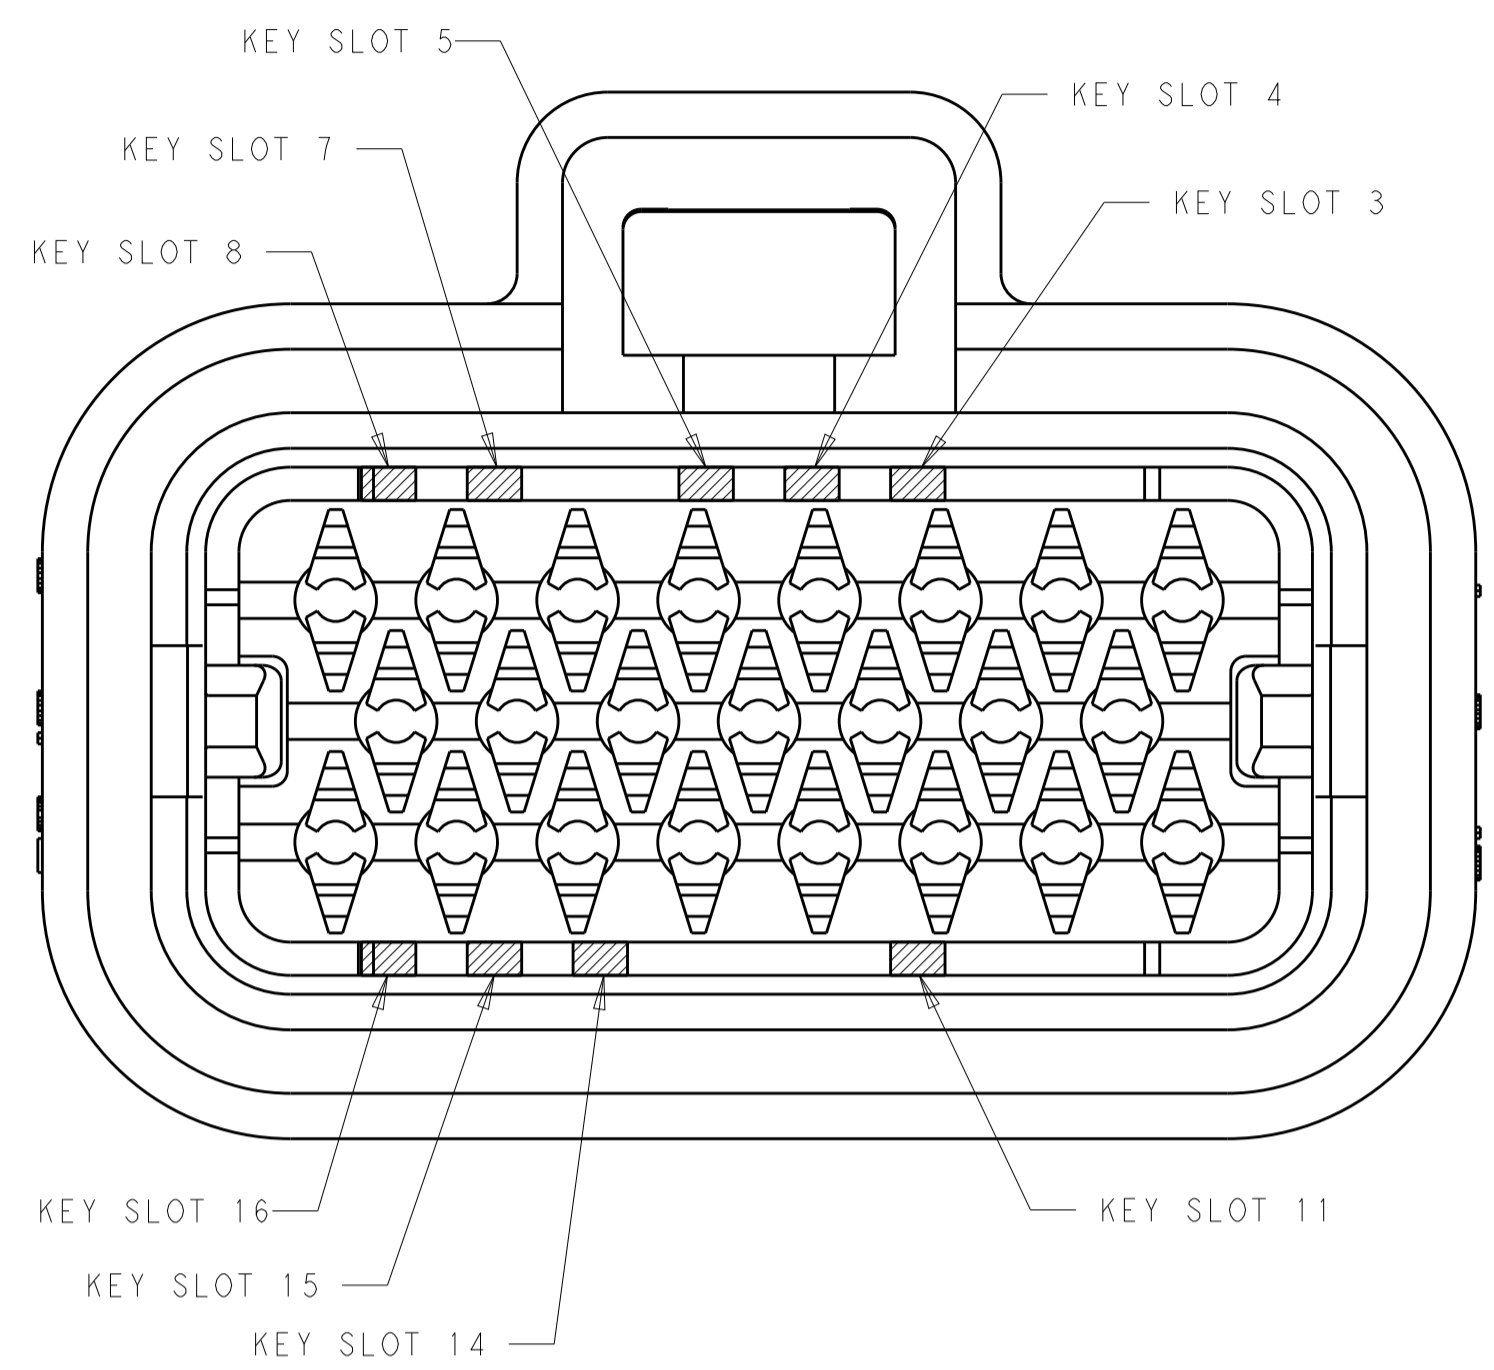

THIS DRAWING IS A CONTROLLED DOCUMENT.

DMN: A. MARTIN 11JUN2015
 CHK: D. STRAUSSER 29JUN2015
 APVD: G. BROWN 29JUN2015

TE Connectivity

NAME: PLUG ASSEMBLY, AMPSEAL FAMILY DRAWING

PRODUCT SPEC: 108-1329
 APPLICATION SPEC: 114-16016

SIZE: A1
 CAGE CODE: 2293782
 DRAWING NO: 2293782

RESTRICTED TO: -

SCALE: 4:1
 SHEET: 1 OF 2
 REV: E

REVISIONS				
P.	LTN	DESCRIPTION	DATE	OWN APVD
-	-	SEE SHEET 1	-	-

1 & 3	NATURAL	776286-2
2 & 4	BLACK	776286-1
KEY SLOT LOCATION (SEE VIEW ABOVE)	COLOR	PART NUMBER

8-POSITION CONNECTOR
KEY SLOT LOCATIONS
SCALE 4:1

3, 8 & 16	BLUE	770680-5
7 & 15	GREY	770680-4
4 & 14	BLACK	770680-3
5 & 11	NATURAL	770680-2
4 & 14	BLACK	770680-1
KEY SLOT LOCATION (SEE VIEW ABOVE)	COLOR	PART NUMBER

7 & 22	ORANGE	776164-6
5, 10, 22	BLUE	776164-5
9 & 21	GREY	776164-4
7 & 17	NATURAL	776164-2
6 & 20	BLACK	776164-1
KEY SLOT LOCATION (SEE VIEW ABOVE)	COLOR	PART NUMBER

35-POSITION CONNECTOR
KEY SLOT LOCATIONS
SCALE 3:1