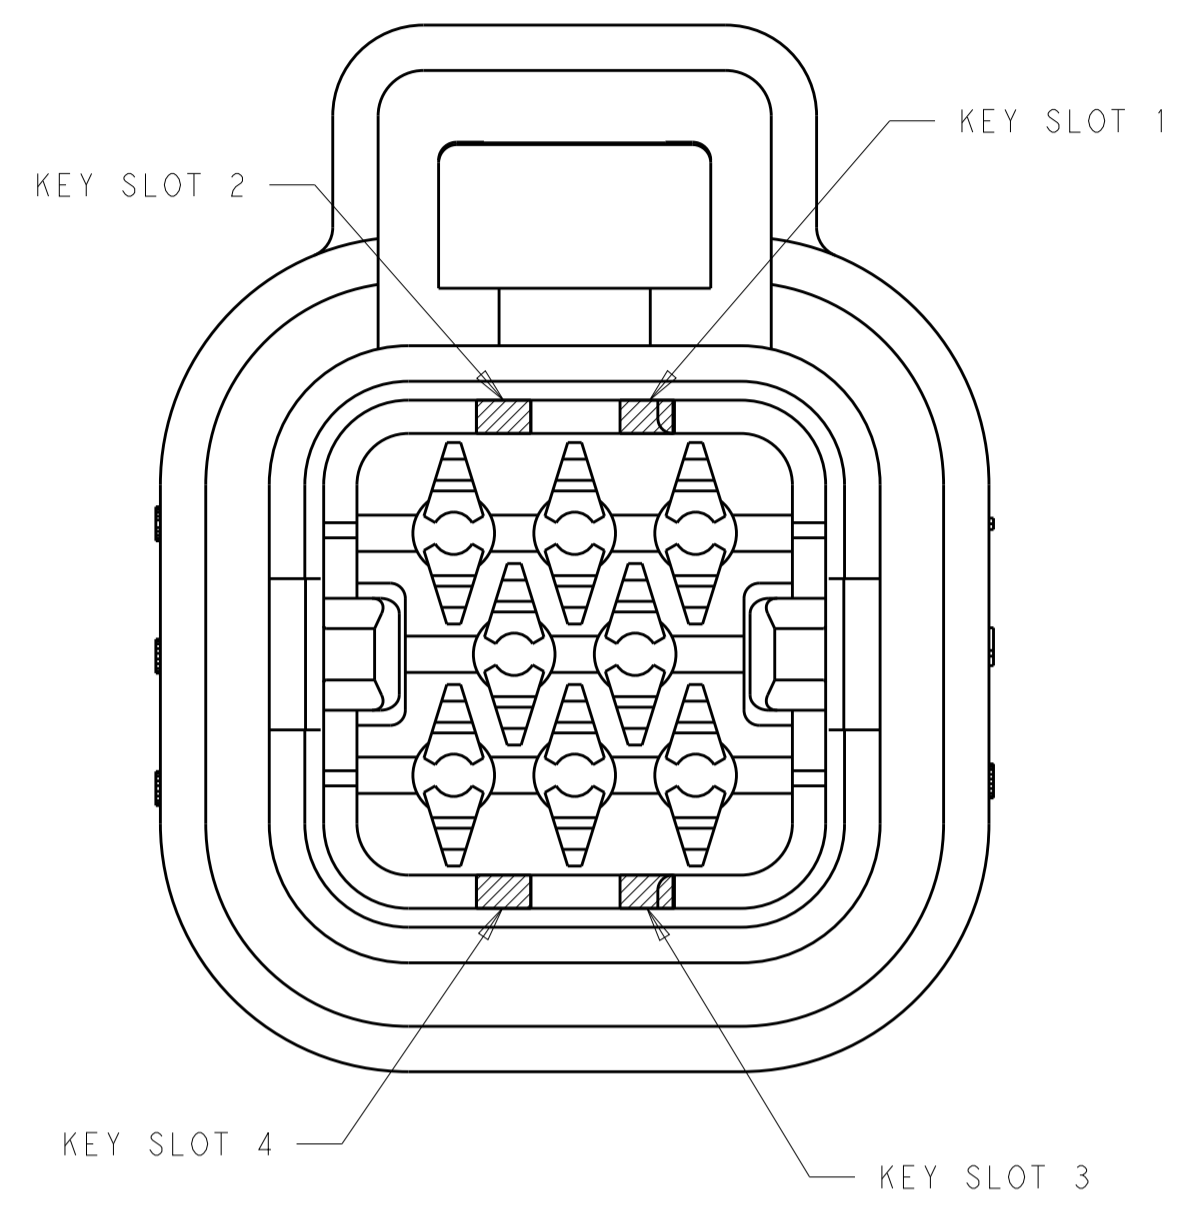

23-POSITION CONNECTOR SHOWN, SEE TABLE BELOW FOR ALTERNATE DIMENSIONS.

CONNECTOR SIZE	A	B	C
8-POSITION	27.4	40	27.50
14-POSITION	35.4	44	27.60
23-POSITION	47.4	50	27.60
35-POSITION	63.4	66	27.45

BOTTOM VIEW WITH LOCKING WEDGE

THIS DRAWING IS A CONTROLLED DOCUMENT.

DMN: A. MARTIN 11JUN2015
 CHK: D. STRAUSSER 29JUN2015
 APVD: G. BROWN 29JUN2015

TE Connectivity

NAME: PLUG ASSEMBLY, AMPSEAL FAMILY DRAWING

PRODUCT SPEC: 108-1329
 APPLICATION SPEC: 114-16016

SIZE: A1
 CAGE CODE: 2293782
 DRAWING NO: 2293782

RESTRICTED TO: -

SCALE: 4:1
 SHEET: 1 OF 2
 REV: E

REVISIONS				
P.	LTN	DESCRIPTION	DATE	OWN APVD
-	-	SEE SHEET 1	-	-

1 & 3	NATURAL	776286-2
2 & 4	BLACK	776286-1
KEY SLOT LOCATION (SEE VIEW ABOVE)	COLOR	PART NUMBER

8-POSITION CONNECTOR
KEY SLOT LOCATIONS
SCALE 4:1

3, 8 & 16	BLUE	770680-5
7 & 15	GREY	770680-4
4 & 14	BLACK	770680-3
5 & 11	NATURAL	770680-2
4 & 14	BLACK	770680-1
KEY SLOT LOCATION (SEE VIEW ABOVE)	COLOR	PART NUMBER