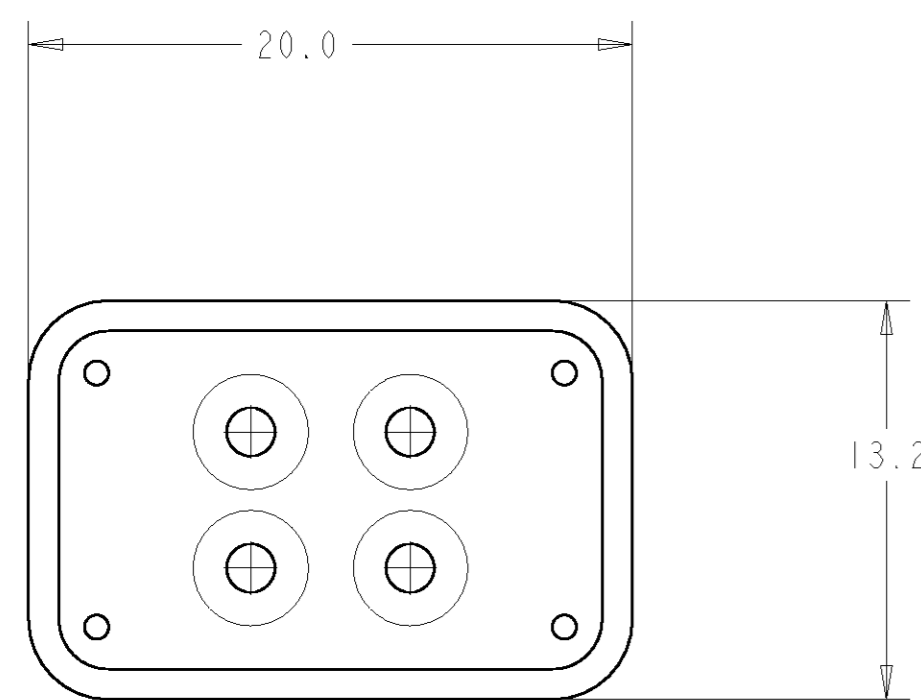

1. MATERIAL: SILICONE RUBBER,
 COLOR: SEE TABLE

776424-5

776424-1

776424-2

776424-3

COLOR/CODE	DESCRIPTION	PART NUMBER
YELLOW	12 POSN	776424-5
YELLOW	8 POSN	776424-3
RED	6 POSN	776424-2
YELLOW	4 POSN	776424-1

THIS DRAWING IS A CONTROLLED DOCUMENT FOR TYCO ELECTRONICS CORPORATION IT IS SUBJECT TO CHANGE AND THE CONTROLLING ENGINEERING ORGANIZATION SHOULD BE CONTACTED FOR THE LATEST REVISION.		DWN W. HOELSCHER 28SEP2004 CHK J. PATTERSON 01OCT2004 APVD D. KLEIN 01OCT2004	tyco Electronics Tyco Electronics Harrisburg, PA 17105-3608
DIMENSIONS: mm	TOLERANCES UNLESS OTHERWISE SPECIFIED: 0 PLC ± 1 PLC ±0.2 2 PLC ± 3 PLC ± 4 PLC ± ANGLES ± FINISH	PRODUCT SPEC - APPLICATION SPEC - WEIGHT -	NAME WIRE SEAL DUAL ROW AMPSEAL 16 SIZE A2 CAGE CODE 00779 C DRAWING NO 776424 RESTRICTED TO -
MATERIAL -		CUSTOMER DRAWING SCALE 4:1 SHEET 1 OF 1 REV A	