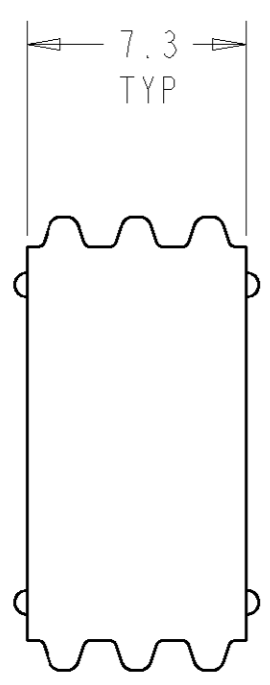

4

3

2

1

THIS DRAWING IS UNPUBLISHED. RELEASED FOR PUBLICATION 20
 © COPYRIGHT 20 BY TYCO ELECTRONICS CORPORATION. ALL RIGHTS RESERVED.

LOC	DIST	REVISIONS					
		P	LTR	DESCRIPTION	DATE	DWN	APVD
GE	00		A	REV PER EC OK40-0343-04	28SEP2004	WH	JP

1. MATERIAL: SILICONE RUBBER,
 COLOR: SEE TABLE

776424-5

776424-1

776424-2

776424-3

COLOR/CODE	DESCRIPTION	PART NUMBER
YELLOW	12 POSN	776424-5
YELLOW	8 POSN	776424-3
RED	6 POSN	776424-2
YELLOW	4 POSN	776424-1

THIS DRAWING IS A CONTROLLED DOCUMENT FOR TYCO ELECTRONICS CORPORATION IT IS SUBJECT TO CHANGE AND THE CONTROLLING ENGINEERING ORGANIZATION SHOULD BE CONTACTED FOR THE LATEST REVISION.		DWN W. HOELSCHER 28SEP2004 CHK J. PATTERSON 01OCT2004 APVD D. KLEIN 01OCT2004	tyco Electronics Tyco Electronics Harrisburg, PA 17105-3608
DIMENSIONS: mm	TOLERANCES UNLESS OTHERWISE SPECIFIED: 0 PLC ± 1 PLC ±0.2 2 PLC ± 3 PLC ± 4 PLC ± ANGLES ± FINISH	PRODUCT SPEC - APPLICATION SPEC - WEIGHT -	NAME WIRE SEAL DUAL ROW AMPSEAL 16 SIZE A2 CAGE CODE 00779 C DRAWING NO 776424 RESTRICTED TO -
MATERIAL -		CUSTOMER DRAWING SCALE 4:1 SHEET 1 OF 1 REV A	