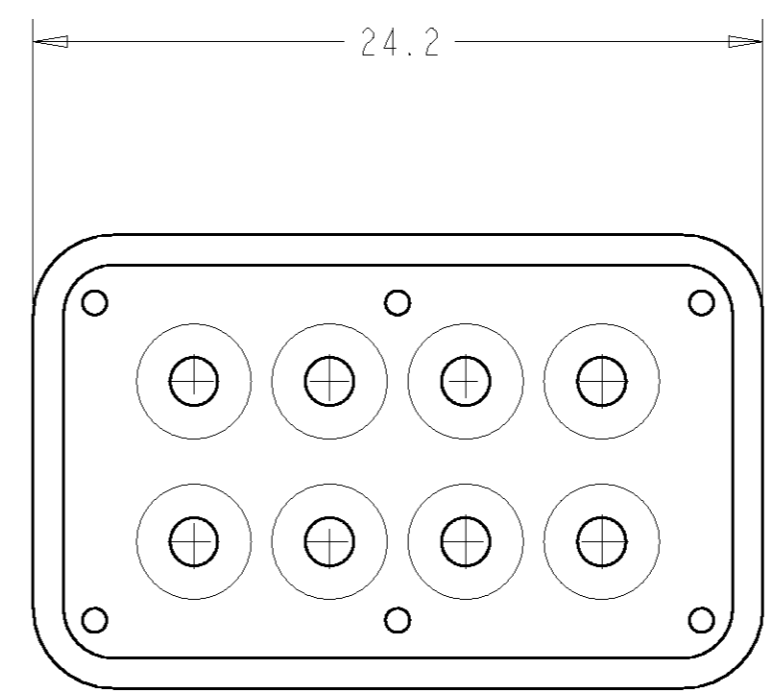

1. MATERIAL: SILICONE RUBBER,
 COLOR: SEE TABLE

776424-5

776424-1

776424-2

776424-3

COLOR/CODE	DESCRIPTION	PART NUMBER
YELLOW	12 POSN	776424-5
YELLOW	8 POSN	776424-3
RED	6 POSN	776424-2
YELLOW	4 POSN	776424-1

THIS DRAWING IS A CONTROLLED DOCUMENT FOR TYCO ELECTRONICS CORPORATION IT IS SUBJECT TO CHANGE AND THE CONTROLLING ENGINEERING ORGANIZATION SHOULD BE CONTACTED FOR THE LATEST REVISION.		DWN W. HOELSCHER 28SEP2004 CHK J. PATTERSON 01OCT2004 APVD D. KLEIN 01OCT2004	tyco Electronics Tyco Electronics Harrisburg, PA 17105-3608
DIMENSIONS: mm	TOLERANCES UNLESS OTHERWISE SPECIFIED: 0 PLC ± 1 PLC ±0.2 2 PLC ± 3 PLC ± 4 PLC ± ANGLES ± FINISH	PRODUCT SPEC - APPLICATION SPEC - WEIGHT -	NAME WIRE SEAL DUAL ROW AMPSEAL 16 SIZE A2 CAGE CODE 00779 C DRAWING NO 776424 RESTRICTED TO -
MATERIAL -		CUSTOMER DRAWING SCALE 4:1 SHEET 1 OF 1 REV A	