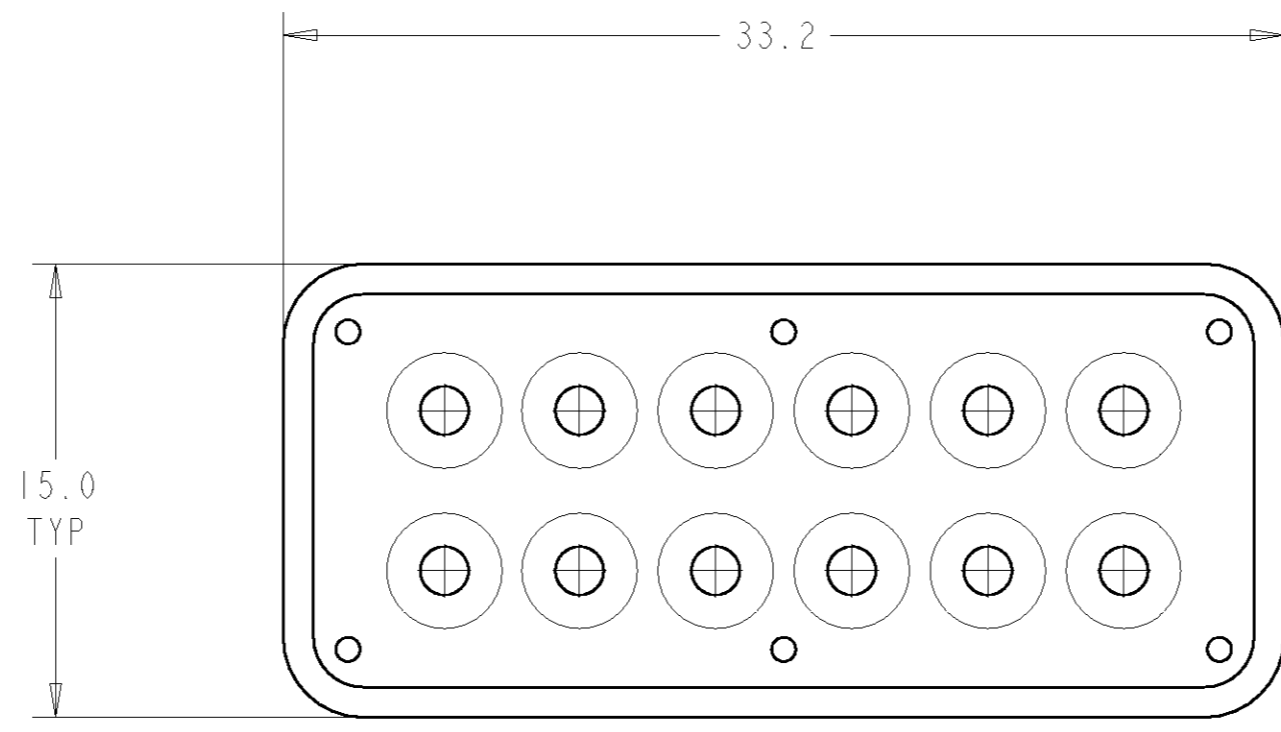

1. MATERIAL: SILICONE RUBBER,
 COLOR: SEE TABLE

776424-5

776424-1

776424-2

776424-3

COLOR/CODE	DESCRIPTION	PART NUMBER
YELLOW	12 POSN	776424-5
YELLOW	8 POSN	776424-3
RED	6 POSN	776424-2
YELLOW	4 POSN	776424-1

THIS DRAWING IS A CONTROLLED DOCUMENT FOR TYCO ELECTRONICS CORPORATION IT IS SUBJECT TO CHANGE AND THE CONTROLLING ENGINEERING ORGANIZATION SHOULD BE CONTACTED FOR THE LATEST REVISION.		DWN W. HOELSCHER 28SEP2004 CHK J. PATTERSON 01OCT2004 APVD D. KLEIN 01OCT2004	tyco Electronics Tyco Electronics Harrisburg, PA 17105-3608
DIMENSIONS: mm	TOLERANCES UNLESS OTHERWISE SPECIFIED: 0 PLC ± 1 PLC ±0.2 2 PLC ± 3 PLC ± 4 PLC ± ANGLES ± FINISH	PRODUCT SPEC - APPLICATION SPEC - WEIGHT -	NAME WIRE SEAL DUAL ROW AMPSEAL 16 SIZE A2 CAGE CODE 00779 C DRAWING NO 776424 RESTRICTED TO -
MATERIAL -		CUSTOMER DRAWING SCALE 4:1 SHEET 1 OF 1 REV A	