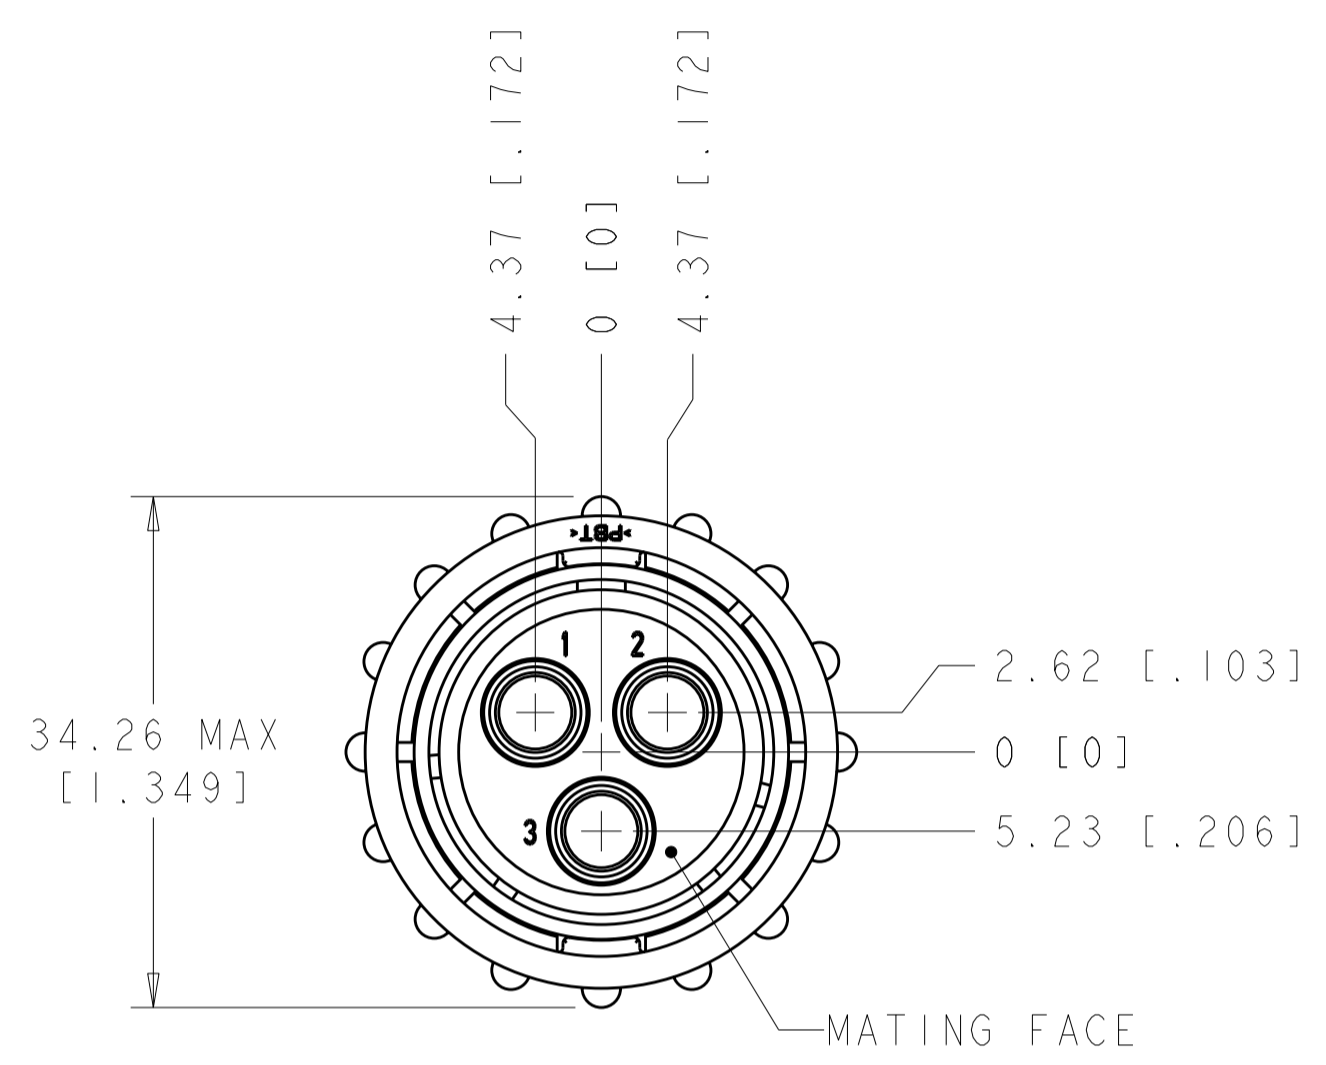

- ① HOUSING & PRESSURE PLATE: NYLON, BLACK.  
WIRE ENTRY SEAL: ELASTOMER, RED-IRON OXIDE.
- ② COUPLING RING: POLYESTER, BLACK.
- ③ COUPLING RING: POLYPHENYLENE OXIDE, BLACK.
- 4. WILL ACCEPT (3) POWER MALE CONTACTS.
- ⑤ OBSOLETE PARTS: OBSOLETE CIS STREAMLINING PER D.RENAUD/D.SINISI

⑤ OBSOLETE	① ③	2.41-5.21 [.095-.205]	788188-3
	① ②	3.81-6.73 [.150-.265]	788188-2
	① ②	2.41-5.21 [.095-.205]	788188-1
	MATERIAL & FINISH	INSULATION RANGE	PART NUMBER

THIS DRAWING IS A CONTROLLED DOCUMENT.		DWN S.WELDON 08FEB2000	TE Connectivity	
DIMENSIONS: mm [INCHES]		CHK K.DOWHOWER 08FEB2000		
TOLERANCES UNLESS OTHERWISE SPECIFIED:		APVD K.DOWHOWER 08FEB2000	NAME PLUG ASSEMBLY, SERIES 5, REVERSE SEX, SIZE 17-3, CIRCULAR PLASTIC CONNECTOR	
0 PLC ±	1 PLC ±	PRODUCT SPEC 108-1579	SIZE A2	CAGE CODE C-788188
2 PLC ±0.02	3 PLC ±	APPLICATION SPEC -	SCALE 2:1	SHEET 1 OF 1
4 PLC ±	ANGLES ±	WEIGHT -	RESTRICTED TO -	
MATERIAL ①	FINISH	CUSTOMER DRAWING	REV C2	