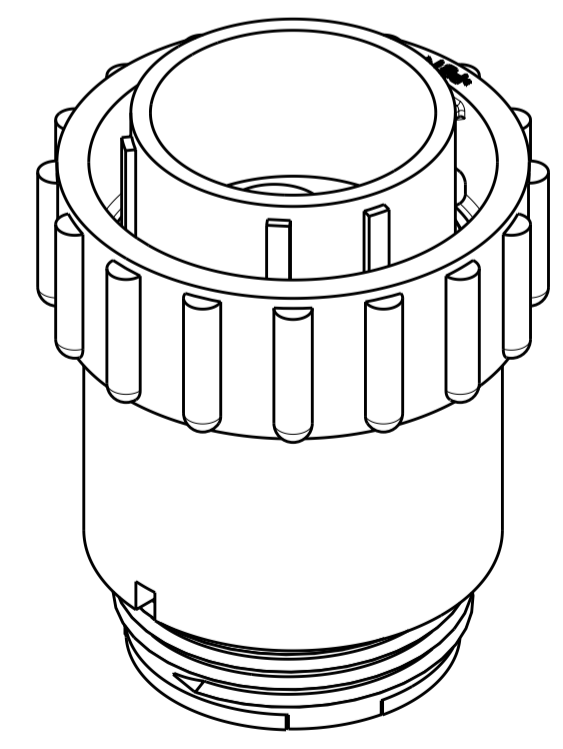

- ① HOUSING & PRESSURE PLATE: NYLON, BLACK.  
WIRE ENTRY SEAL: ELASTOMER, RED-IRON OXIDE.
- ② COUPLING RING: POLYESTER, BLACK.
- ③ COUPLING RING: POLYPHENYLENE OXIDE, BLACK.
- 4. WILL ACCEPT (3) POWER MALE CONTACTS.
- ⑤ OBSOLETE PARTS: OBSOLETE CIS STREAMLINING PER D.RENAUD/D.SINISI

⑤ OBSOLETE	① ③	2.41-5.21 [.095-.205]	788188-3
	① ②	3.81-6.73 [.150-.265]	788188-2
	① ②	2.41-5.21 [.095-.205]	788188-1
	MATERIAL & FINISH	INSULATION RANGE	PART NUMBER

THIS DRAWING IS A CONTROLLED DOCUMENT.		DWN S.WELDON 08FEB2000	TE Connectivity	
DIMENSIONS: mm [INCHES]		CHK K.DOWHOWER 08FEB2000		
TOLERANCES UNLESS OTHERWISE SPECIFIED:		APVD K.DOWHOWER 08FEB2000	NAME PLUG ASSEMBLY, SERIES 5, REVERSE SEX, SIZE 17-3, CIRCULAR PLASTIC CONNECTOR	
0 PLC ±	1 PLC ±	PRODUCT SPEC 108-1579	SIZE A2	CAGE CODE C-788188
2 PLC ±0.02	3 PLC ±	APPLICATION SPEC -	SCALE 2:1	SHEET 1 OF 1
4 PLC ±	ANGLES ±	WEIGHT -	RESTRICTED TO -	
MATERIAL ①	FINISH	CUSTOMER DRAWING	REV C2	