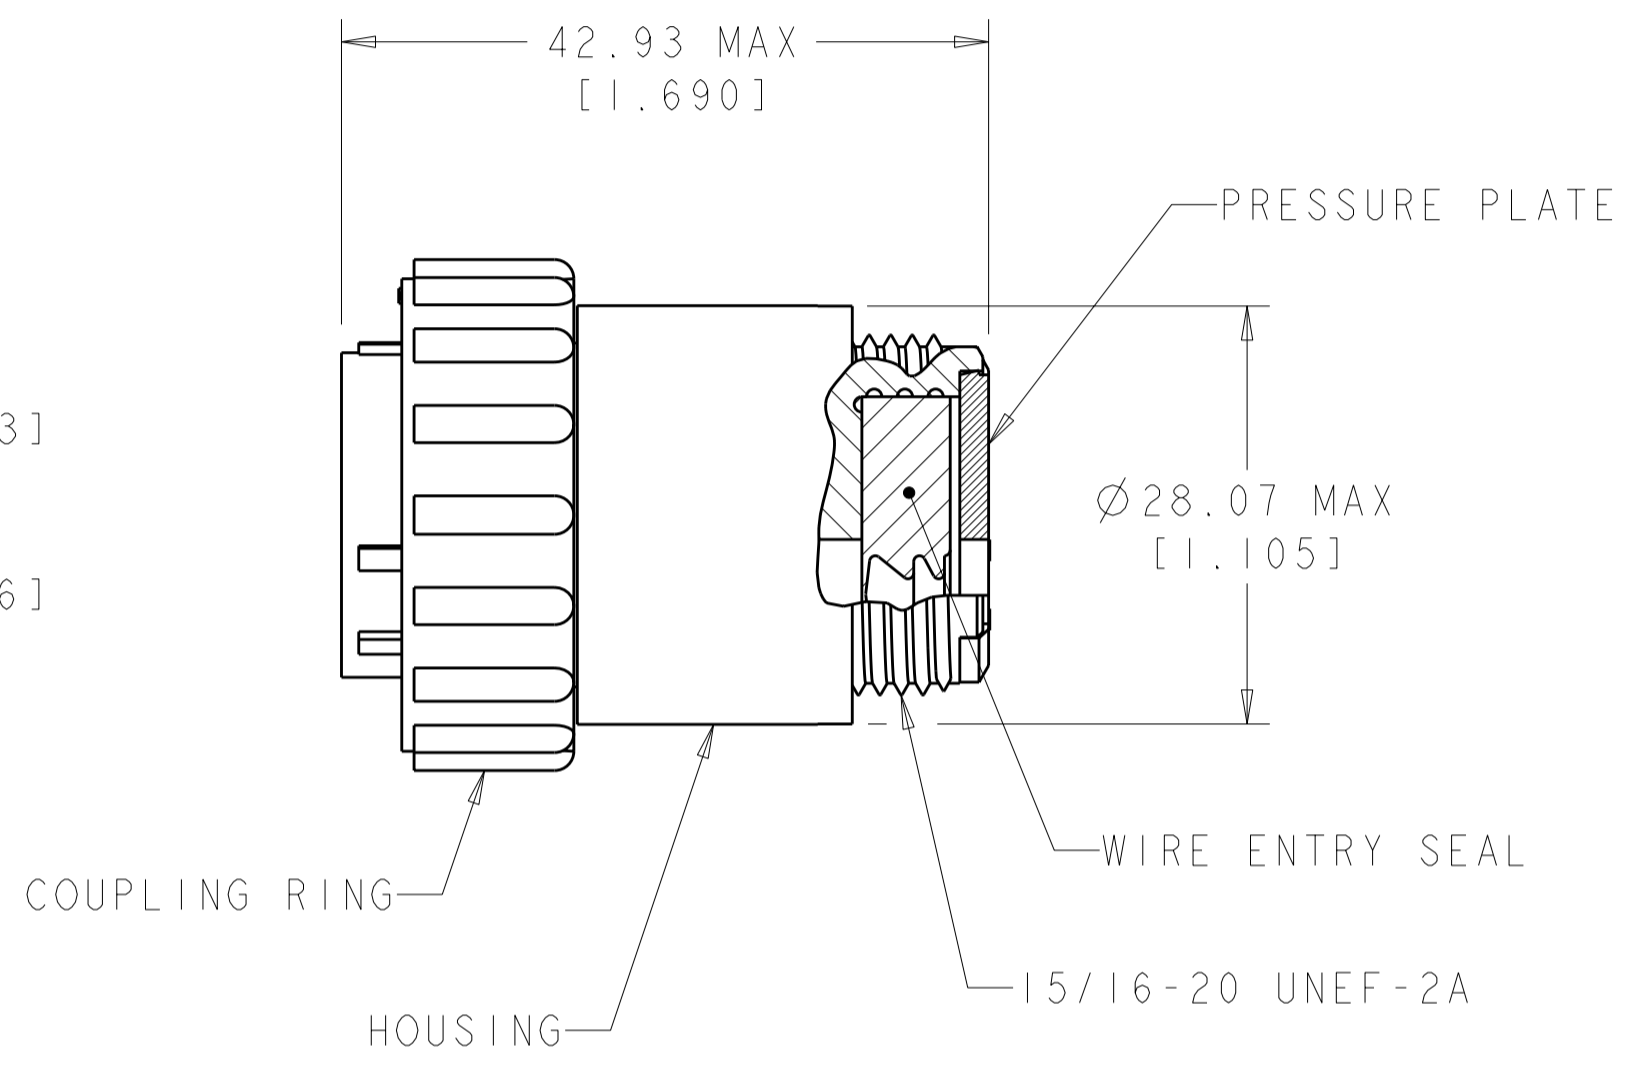

- ① HOUSING & PRESSURE PLATE: NYLON, BLACK.  
WIRE ENTRY SEAL: ELASTOMER, RED-IRON OXIDE.
- ② COUPLING RING: POLYESTER, BLACK.
- ③ COUPLING RING: POLYPHENYLENE OXIDE, BLACK.
- 4. WILL ACCEPT (3) POWER MALE CONTACTS.
- ⑤ OBSOLETE PARTS: OBSOLETE CIS STREAMLINING PER D.RENAUD/D.SINISI

⑤ OBSOLETE	① ③	2.41-5.21 [.095-.205]	788188-3
	① ②	3.81-6.73 [.150-.265]	788188-2
	① ②	2.41-5.21 [.095-.205]	788188-1
	MATERIAL & FINISH	INSULATION RANGE	PART NUMBER

THIS DRAWING IS A CONTROLLED DOCUMENT.		DWN S.WELDON 08FEB2000	TE Connectivity	
DIMENSIONS: mm [INCHES]		CHK K.DOWHOWER 08FEB2000		
TOLERANCES UNLESS OTHERWISE SPECIFIED:		APVD K.DOWHOWER 08FEB2000	NAME PLUG ASSEMBLY, SERIES 5, REVERSE SEX, SIZE 17-3, CIRCULAR PLASTIC CONNECTOR	
0 PLC ±	1 PLC ±	PRODUCT SPEC 108-1579	SIZE A2	CAGE CODE C-788188
2 PLC ±0.02	3 PLC ±	APPLICATION SPEC -	SCALE 2:1	SHEET 1 OF 1
4 PLC ±	ANGLES ±	WEIGHT -	RESTRICTED TO -	
MATERIAL ①	FINISH	CUSTOMER DRAWING	REV C2	