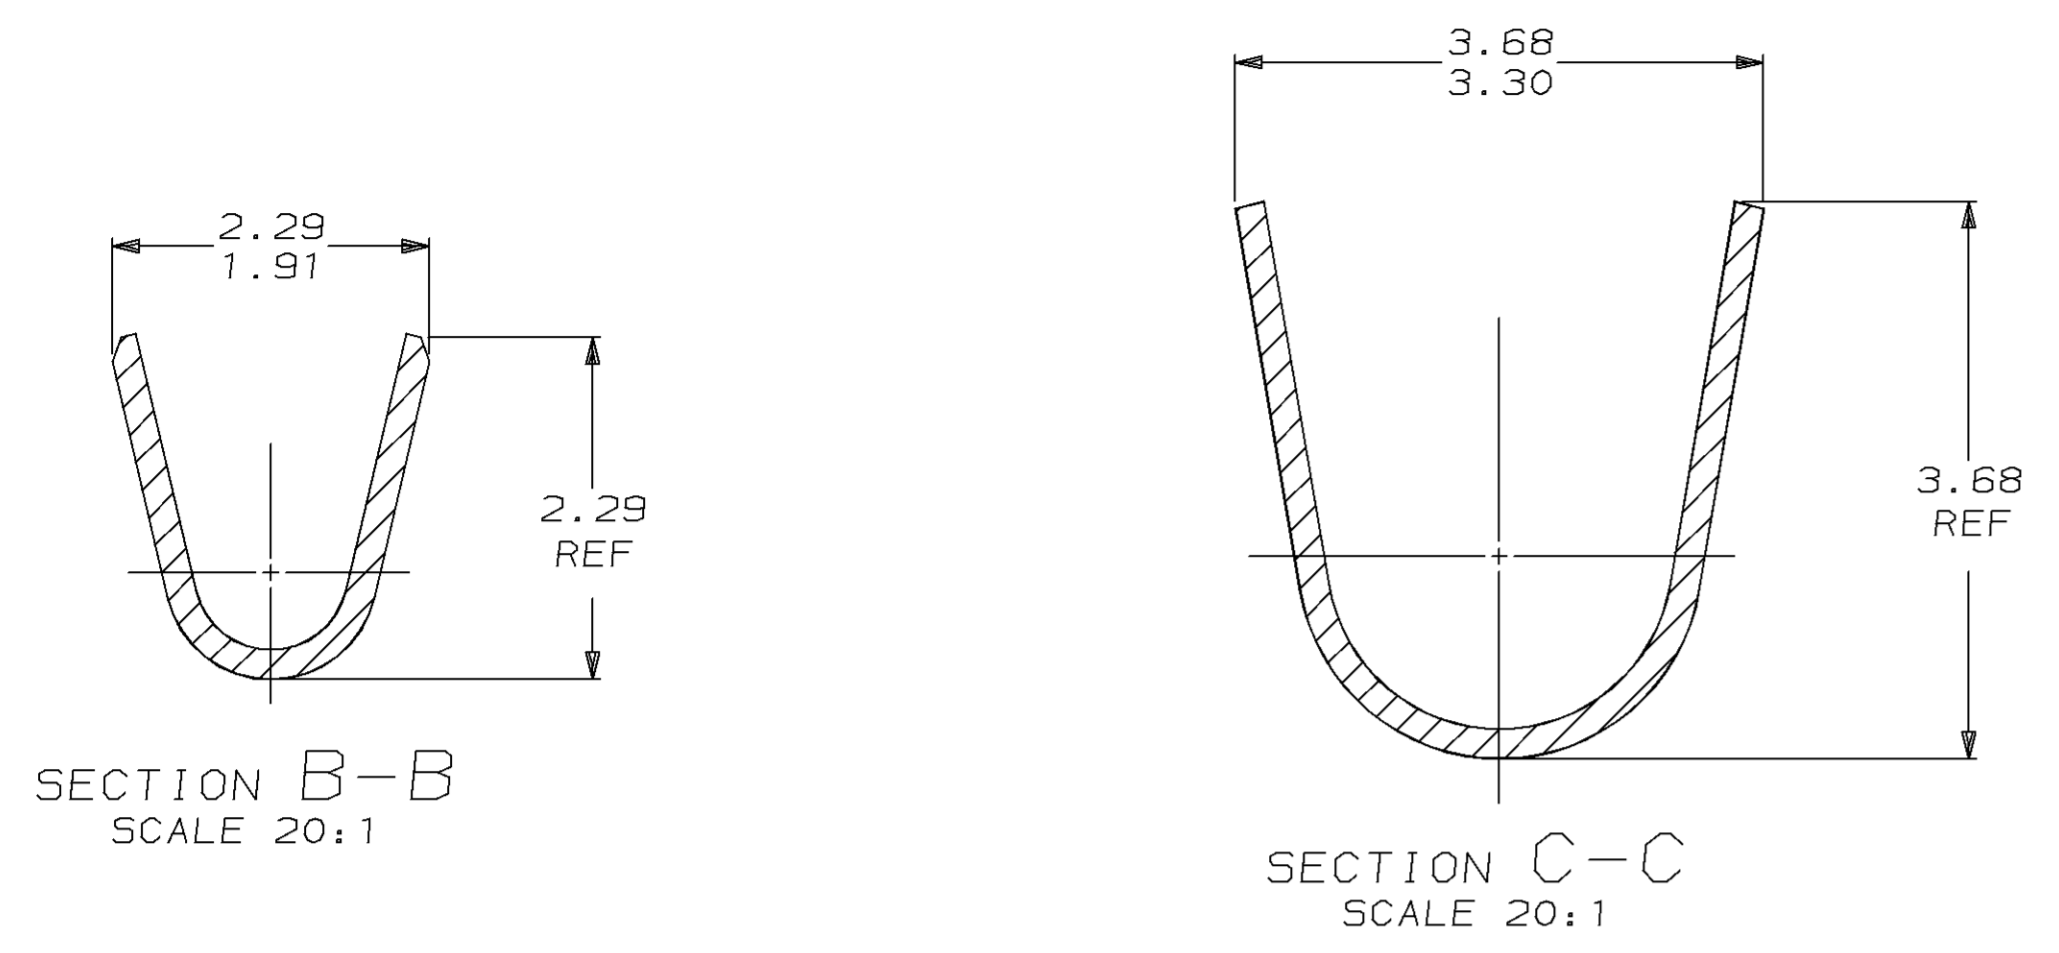

LOC		DIST		P		F		ZONE		LTR		REVISIONS		DATE	APPD	
CM	53												0	RLSD PER PR CM 95-150	12-07-95	BL RS

MM	IN	MM	IN
2.08	.082	-	-
2.06	.081	16.76	.660
2.01	.079	3.68	.145
1.91	.075	3.30	.130
1.27	.050	2.79	.110
0.20	.008	2.41	.095
0.13	.005	2.29	.090
.062	.0024	2.16	.085
MM	IN	MM	IN

CONVERSION TABLE

FINISH	MATERIAL	INSULATION DIAMETER	WIRE RANGE	PART NO
PRE-TIN	0.20 BRASS	1.27-2.79	0.2-0.9mm <sup>2</sup> (24-18) AWG	794103-1
DO NOT SCALE PRINT. UNLESS SPECIFIED DIMENSIONS IN mm [INCHES] TOLERANCES ON:		DR 12-07-95 B. LEWIS	AMP INCORPORATED Harrisburg, Pa. 17105	
2 PLC DEC ± -		CHK 12-07-95 R. SWING		
3 PLC DEC ± 0.13 ANGLES ± 0°30'		APPD 12-07-95 C. CASH		
SEE TABLE		APPD 12-07-95 C. CASH	NAME .062 SOCKET, LANCELESS, COMMERCIAL PIN & SOCKET	
SEE TABLE		APPLICATION SPEC	SIZE <b>D</b>	CAGE CODE 00779
		WEIGHT	SCALE 5:1	DRAWING NO 794103
				SHEET 1 OF 1