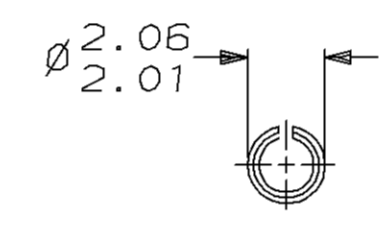

LOC		DIST		P		F		ZONE		LTR		REVISIONS		DATE	APPD	
CM	53												0	RLSD PER PR CM 95-150	12-07-95	BL RS

MM	IN	MM	IN
2.08	.082	-	-
2.06	.081	16.76	.660
2.01	.079	3.68	.145
1.91	.075	3.30	.130
1.27	.050	2.79	.110
0.20	.008	2.41	.095
0.13	.005	2.29	.090
.062	.0024	2.16	.085
MM	IN	MM	IN

CONVERSION TABLE

FINISH	MATERIAL	INSULATION DIAMETER	WIRE RANGE	PART NO
PRE-TIN	0.20 BRASS	1.27-2.79	0.2-0.9mm <sup>2</sup> (24-18) AWG	794103-1
DO NOT SCALE PRINT. UNLESS SPECIFIED DIMENSIONS IN mm [INCHES] TOLERANCES ON:		DR 12-07-95 B. LEWIS	AMP INCORPORATED Harrisburg, Pa. 17105	
2 PLC DEC ± -		CHK 12-07-95 R. SWING		
3 PLC DEC ± 0.13 ANGLES ± 0°30'		APPD 12-07-95 C. CASH		
SEE TABLE		APPD 12-07-95 C. CASH	NAME .062 SOCKET, LANCELESS, COMMERCIAL PIN & SOCKET	
SEE TABLE		APPLICATION SPEC	SIZE <b>D</b>	CAGE CODE 00779
		WEIGHT	SCALE 5:1	DRAWING NO 794103
				SHEET 1 OF 1