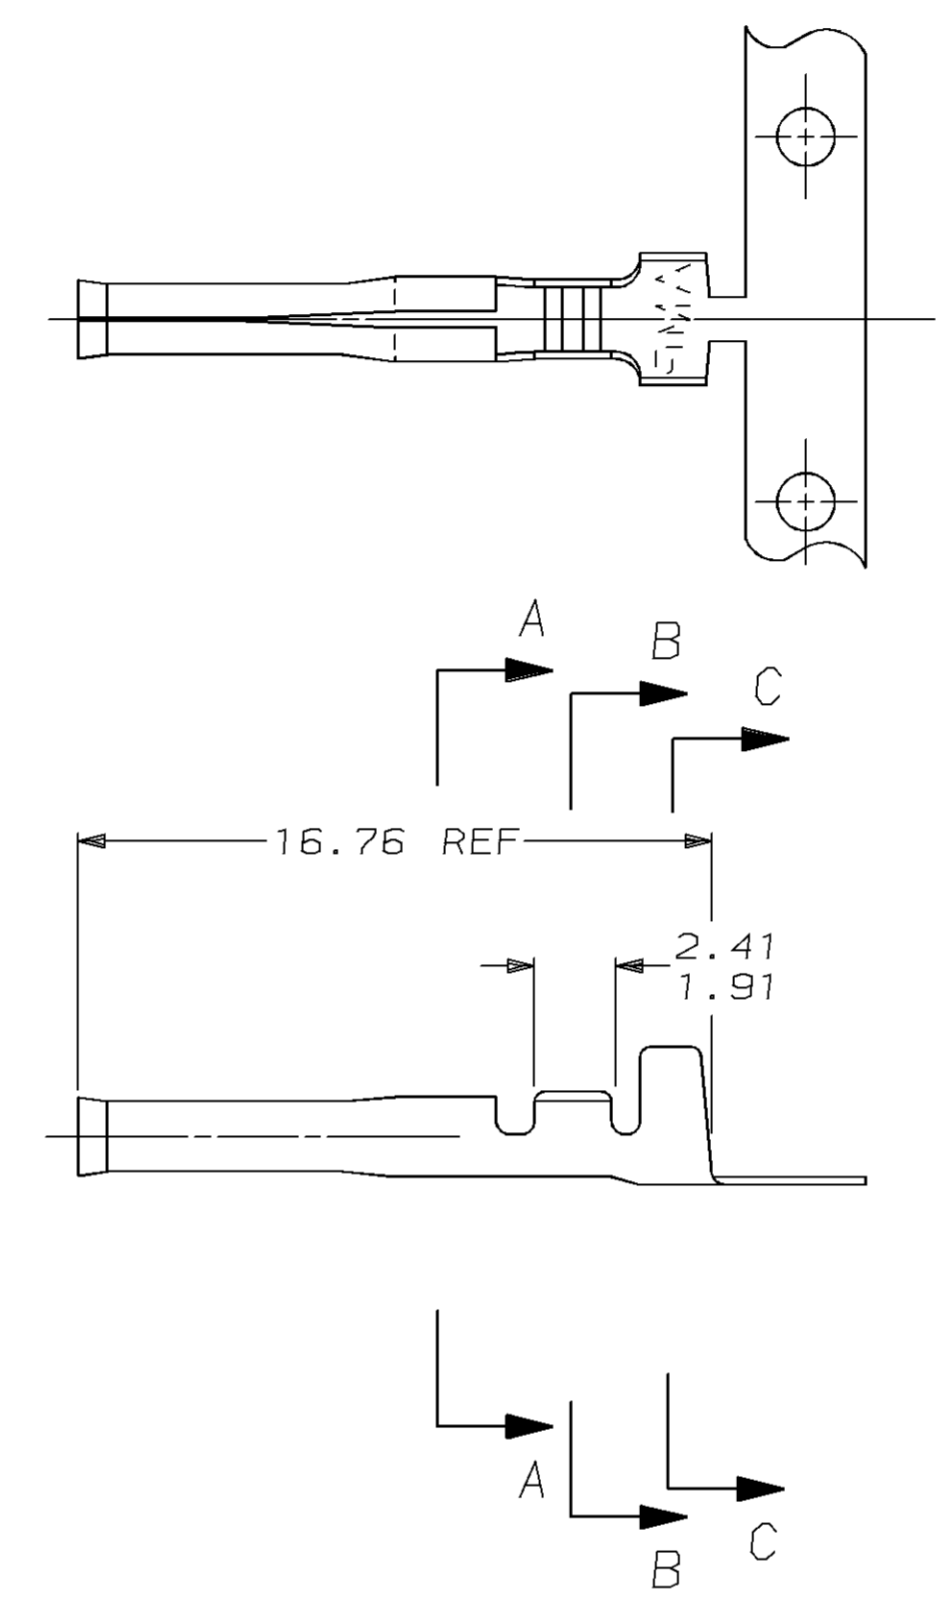

LOC		DIST		P		F		ZONE		LTR		REVISIONS		DATE	APPD	
CM	53												0	RLSD PER PR CM 95-150	12-07-95	BL RS

MM	IN	MM	IN
2.08	.082	-	-
2.06	.081	16.76	.660
2.01	.079	3.68	.145
1.91	.075	3.30	.130
1.27	.050	2.79	.110
0.20	.008	2.41	.095
0.13	.005	2.29	.090
.062	.0024	2.16	.085
MM	IN	MM	IN

CONVERSION TABLE

FINISH	MATERIAL	INSULATION DIAMETER	WIRE RANGE	PART NO
PRE-TIN	0.20 BRASS	1.27-2.79	0.2-0.9mm <sup>2</sup> (24-18) AWG	794103-1
DO NOT SCALE PRINT. UNLESS SPECIFIED DIMENSIONS IN mm [INCHES] TOLERANCES ON:		DR 12-07-95 B. LEWIS	AMP INCORPORATED Harrisburg, Pa. 17105	
2 PLC DEC ± -		CHK 12-07-95 R. SWING		
3 PLC DEC ± 0.13 ANGLES ± 0°30'		APPD 12-07-95 C. CASH		
SEE TABLE		APPD 12-07-95 C. CASH	NAME .062 SOCKET, LANCELESS, COMMERCIAL PIN & SOCKET	
SEE TABLE		APPLICATION SPEC	SIZE <b>D</b>	CAGE CODE 00779
		WEIGHT	SCALE 5:1	DRAWING NO 794103
				SHEET 1 OF 1