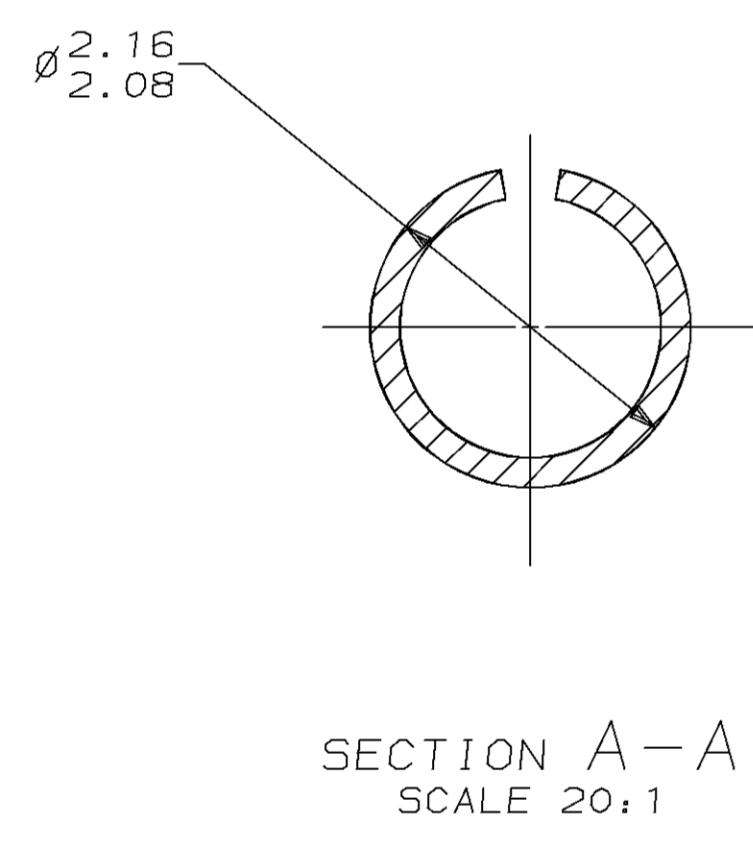

LOC		DIST		P		F		ZONE		LTR		REVISIONS		DATE	APPD	
CM	53												0	RLSD PER PR CM 95-150	12-07-95	BL RS

MM	IN	MM	IN
2.08	.082	-	-
2.06	.081	16.76	.660
2.01	.079	3.68	.145
1.91	.075	3.30	.130
1.27	.050	2.79	.110
0.20	.008	2.41	.095
0.13	.005	2.29	.090
.062	.0024	2.16	.085
MM	IN	MM	IN

CONVERSION TABLE

FINISH	MATERIAL	INSULATION DIAMETER	WIRE RANGE	PART NO
PRE-TIN	0.20 BRASS	1.27-2.79	0.2-0.9mm <sup>2</sup> (24-18) AWG	794103-1
DO NOT SCALE PRINT. UNLESS SPECIFIED DIMENSIONS IN mm [INCHES] TOLERANCES ON:		DR 12-07-95 B. LEWIS	AMP INCORPORATED Harrisburg, Pa. 17105	
2 PLC DEC ± -		CHK 12-07-95 R. SWING		
3 PLC DEC ± 0.13 ANGLES ± 0°30'		APPD 12-07-95 C. CASH		
SEE TABLE		APPD 12-07-95 C. CASH	NAME .062 SOCKET, LANCELESS, COMMERCIAL PIN & SOCKET	
SEE TABLE		APPLICATION SPEC	SIZE <b>D</b>	CAGE CODE 00779
		WEIGHT	SCALE 5:1	DRAWING NO 794103
				SHEET 1 OF 1