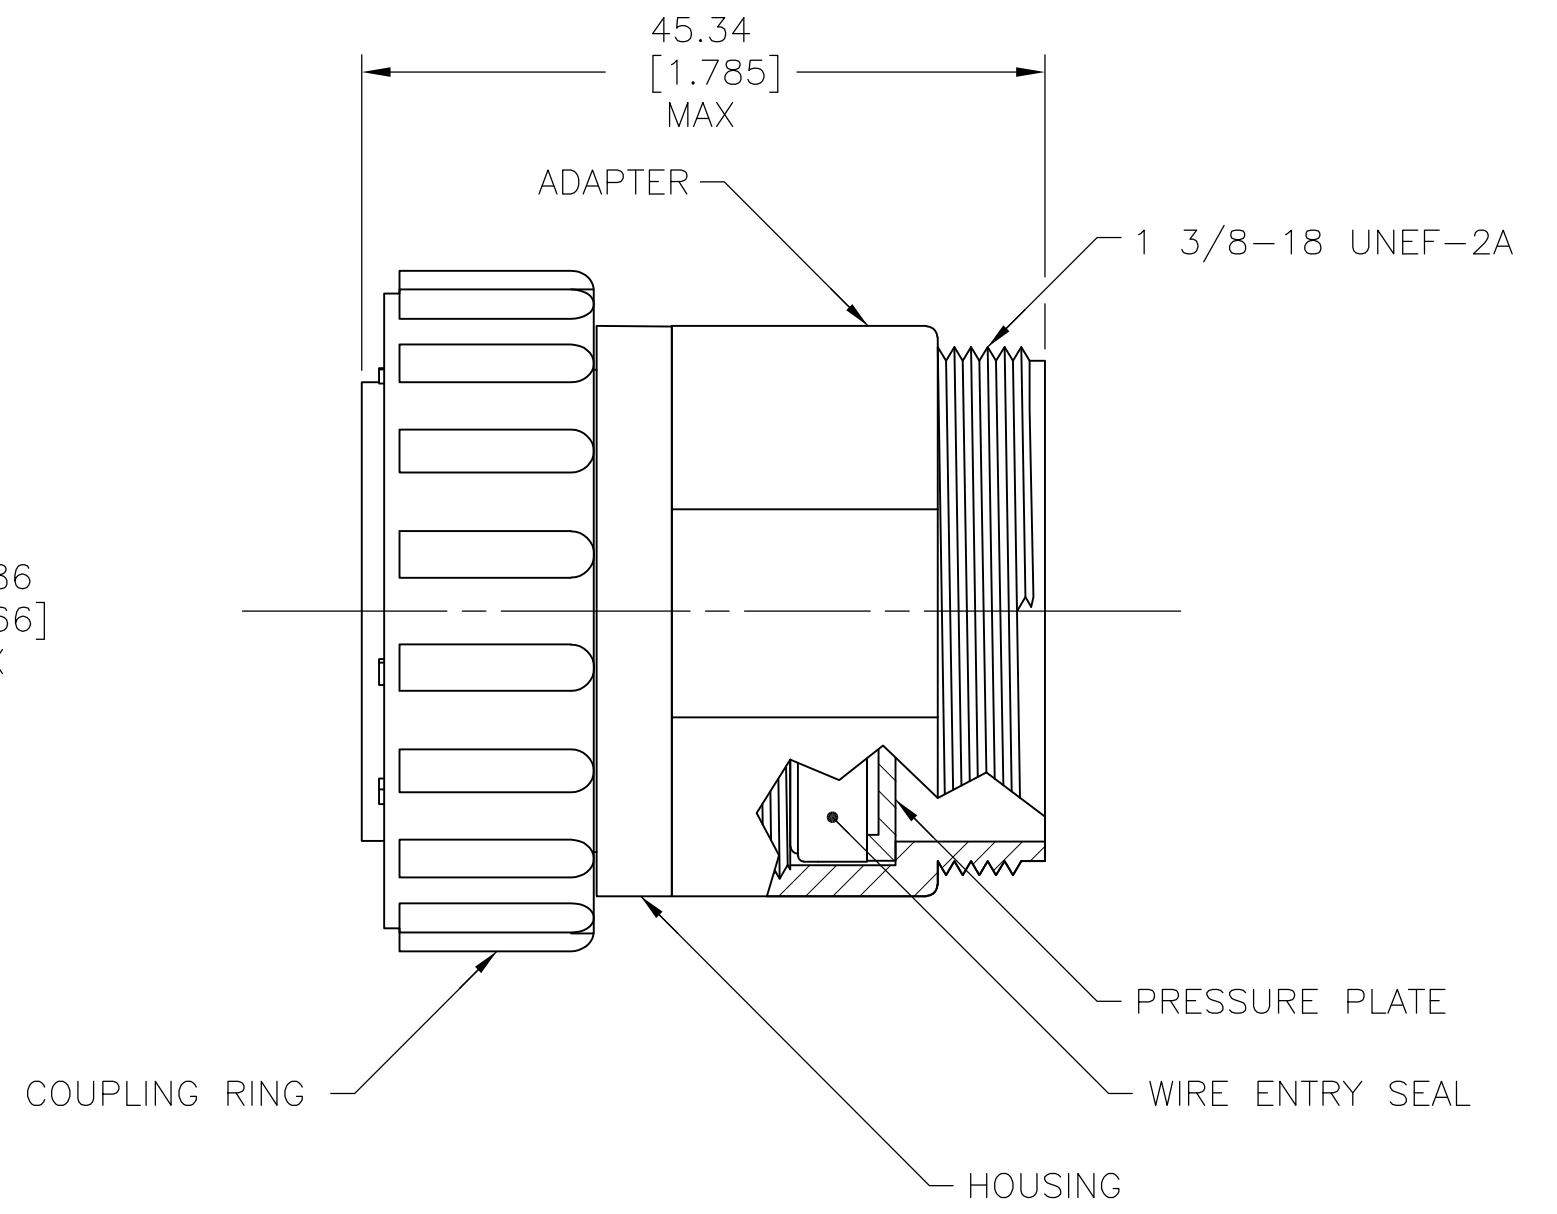

THIS DRAWING IS UNPUBLISHED. RELEASED FOR PUBLICATION
 © COPYRIGHT - By - ALL RIGHTS RESERVED.

REVISIONS				
P	LTR	DESCRIPTION	DATE	APVD
B		REVISED PER ECO-16-006380	16JUN2016	NK MZ

- 1 HOUSING, ADAPTER AND PRESSURE PLATE: NYLON, BLACK. COUPLING RING: POLYESTER, BLACK. WIRE ENTRY SEAL: ELASTOMER, RED-IRON OXIDE.
- 2 CONNECTOR WILL ACCEPT (24) MULTIMATE SOCKET CONTACTS.

THIS DRAWING IS A CONTROLLED DOCUMENT.	
DIMENSIONS: mm [INCHES]	TOLERANCES UNLESS OTHERWISE SPECIFIED:
	0 PLC ± -
	1 PLC ± -
	2 PLC ± 0.13 [.005]
	3 PLC ± -
MATERIAL	FINISH
1	-

1.65-2.54 [.065-.100]		796188-1	
WIRE INSULATION DIAMETER RANGE		PART NUMBER	
DWN C.DORWART 13 JUL 98 CHK K.DOWHOWER 10 AUG 99 APVD K.DOWHOWER 10 AUG 99 PRODUCT SPEC 108-1579 APPLICATION SPEC - WEIGHT		STE TE Connectivity NAME PLUG ASSEMBLY, STANDARD SEX, SIZE 23-24, SEALED CPC SIZE CAGE CODE DRAWING NO RESTRICTED TO A3 00779 C-796188 -	
CUSTOMER DRAWING		SCALE 2:1	SHEET 1 OF 1 REV B