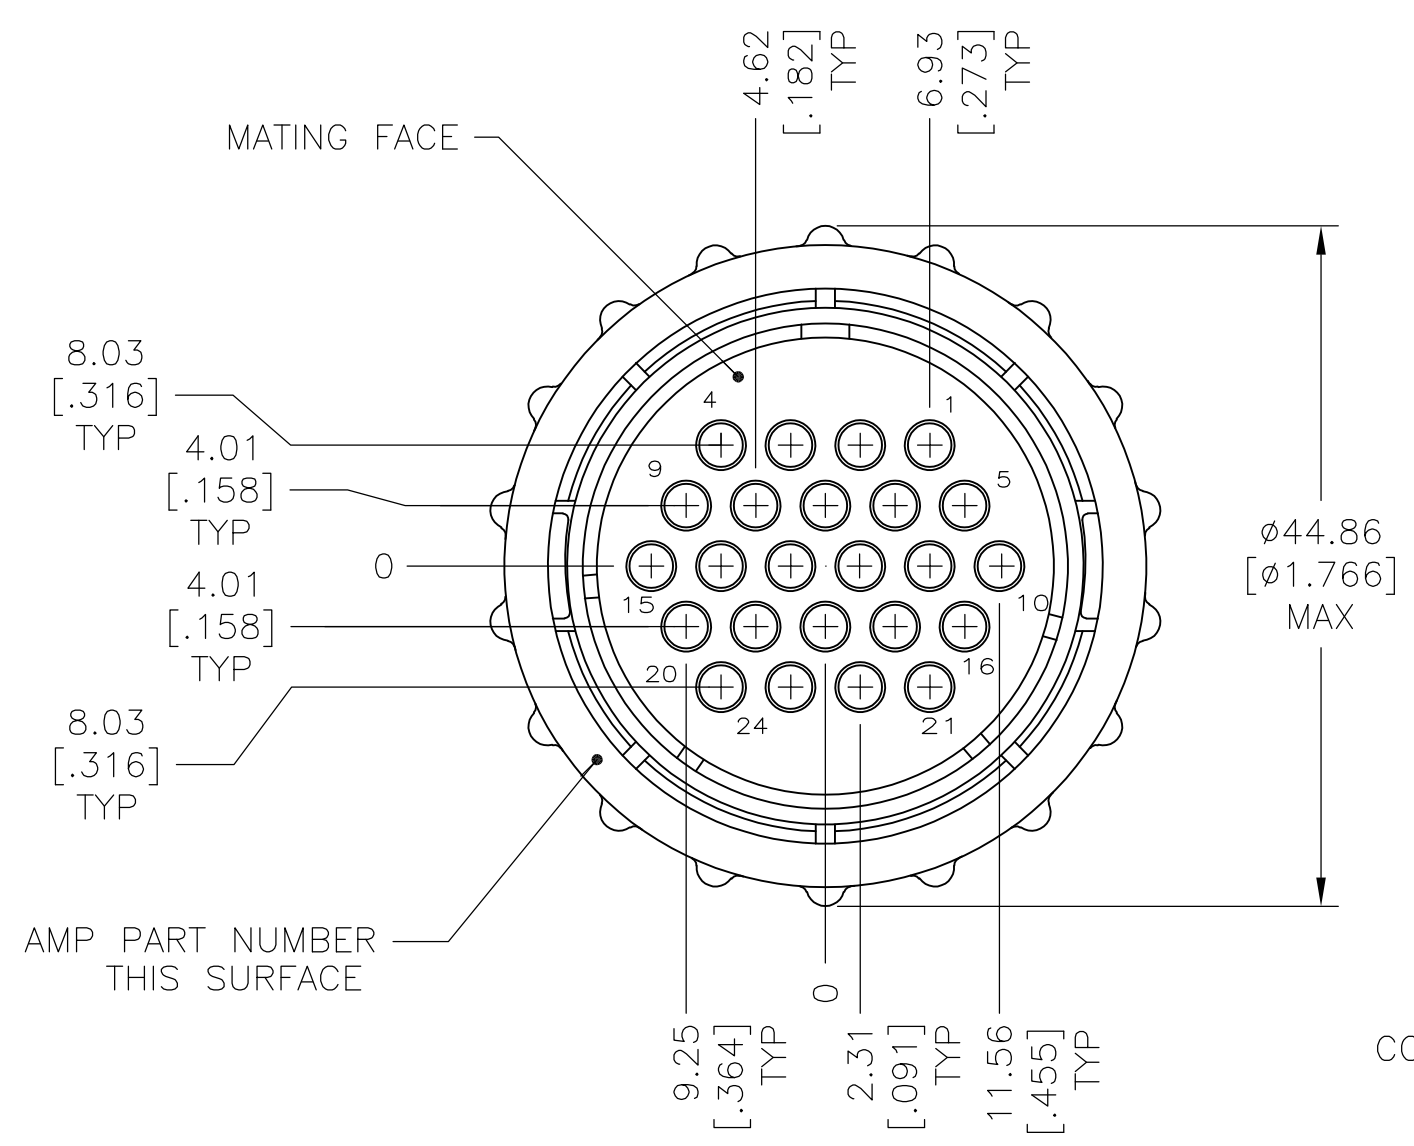

THIS DRAWING IS UNPUBLISHED. RELEASED FOR PUBLICATION
 © COPYRIGHT - By - ALL RIGHTS RESERVED.

REVISIONS				
P	LTR	DESCRIPTION	DATE	APVD
B		REVISED PER ECO-16-006380	16JUN2016	NK MZ

- 1 HOUSING, ADAPTER AND PRESSURE PLATE: NYLON, BLACK. COUPLING RING: POLYESTER, BLACK. WIRE ENTRY SEAL: ELASTOMER, RED-IRON OXIDE.
- 2 CONNECTOR WILL ACCEPT (24) MULTIMATE SOCKET CONTACTS.

THIS DRAWING IS A CONTROLLED DOCUMENT.	
DIMENSIONS: mm [INCHES]	TOLERANCES UNLESS OTHERWISE SPECIFIED:
	0 PLC ± -
	1 PLC ± -
	2 PLC ± 0.13 [.005]
	3 PLC ± -
MATERIAL	FINISH
1	-

1.65-2.54 [.065-.100]		796188-1	
WIRE INSULATION DIAMETER RANGE		PART NUMBER	
DWN C.DORWART 13 JUL 98 CHK K.DOWHOWER 10 AUG 99 APVD K.DOWHOWER 10 AUG 99 PRODUCT SPEC 108-1579 APPLICATION SPEC - WEIGHT		STE TE Connectivity NAME PLUG ASSEMBLY, STANDARD SEX, SIZE 23-24, SEALED CPC SIZE CAGE CODE DRAWING NO RESTRICTED TO A3 00779 C-796188 -	
CUSTOMER DRAWING		SCALE 2:1	SHEET 1 OF 1 REV B