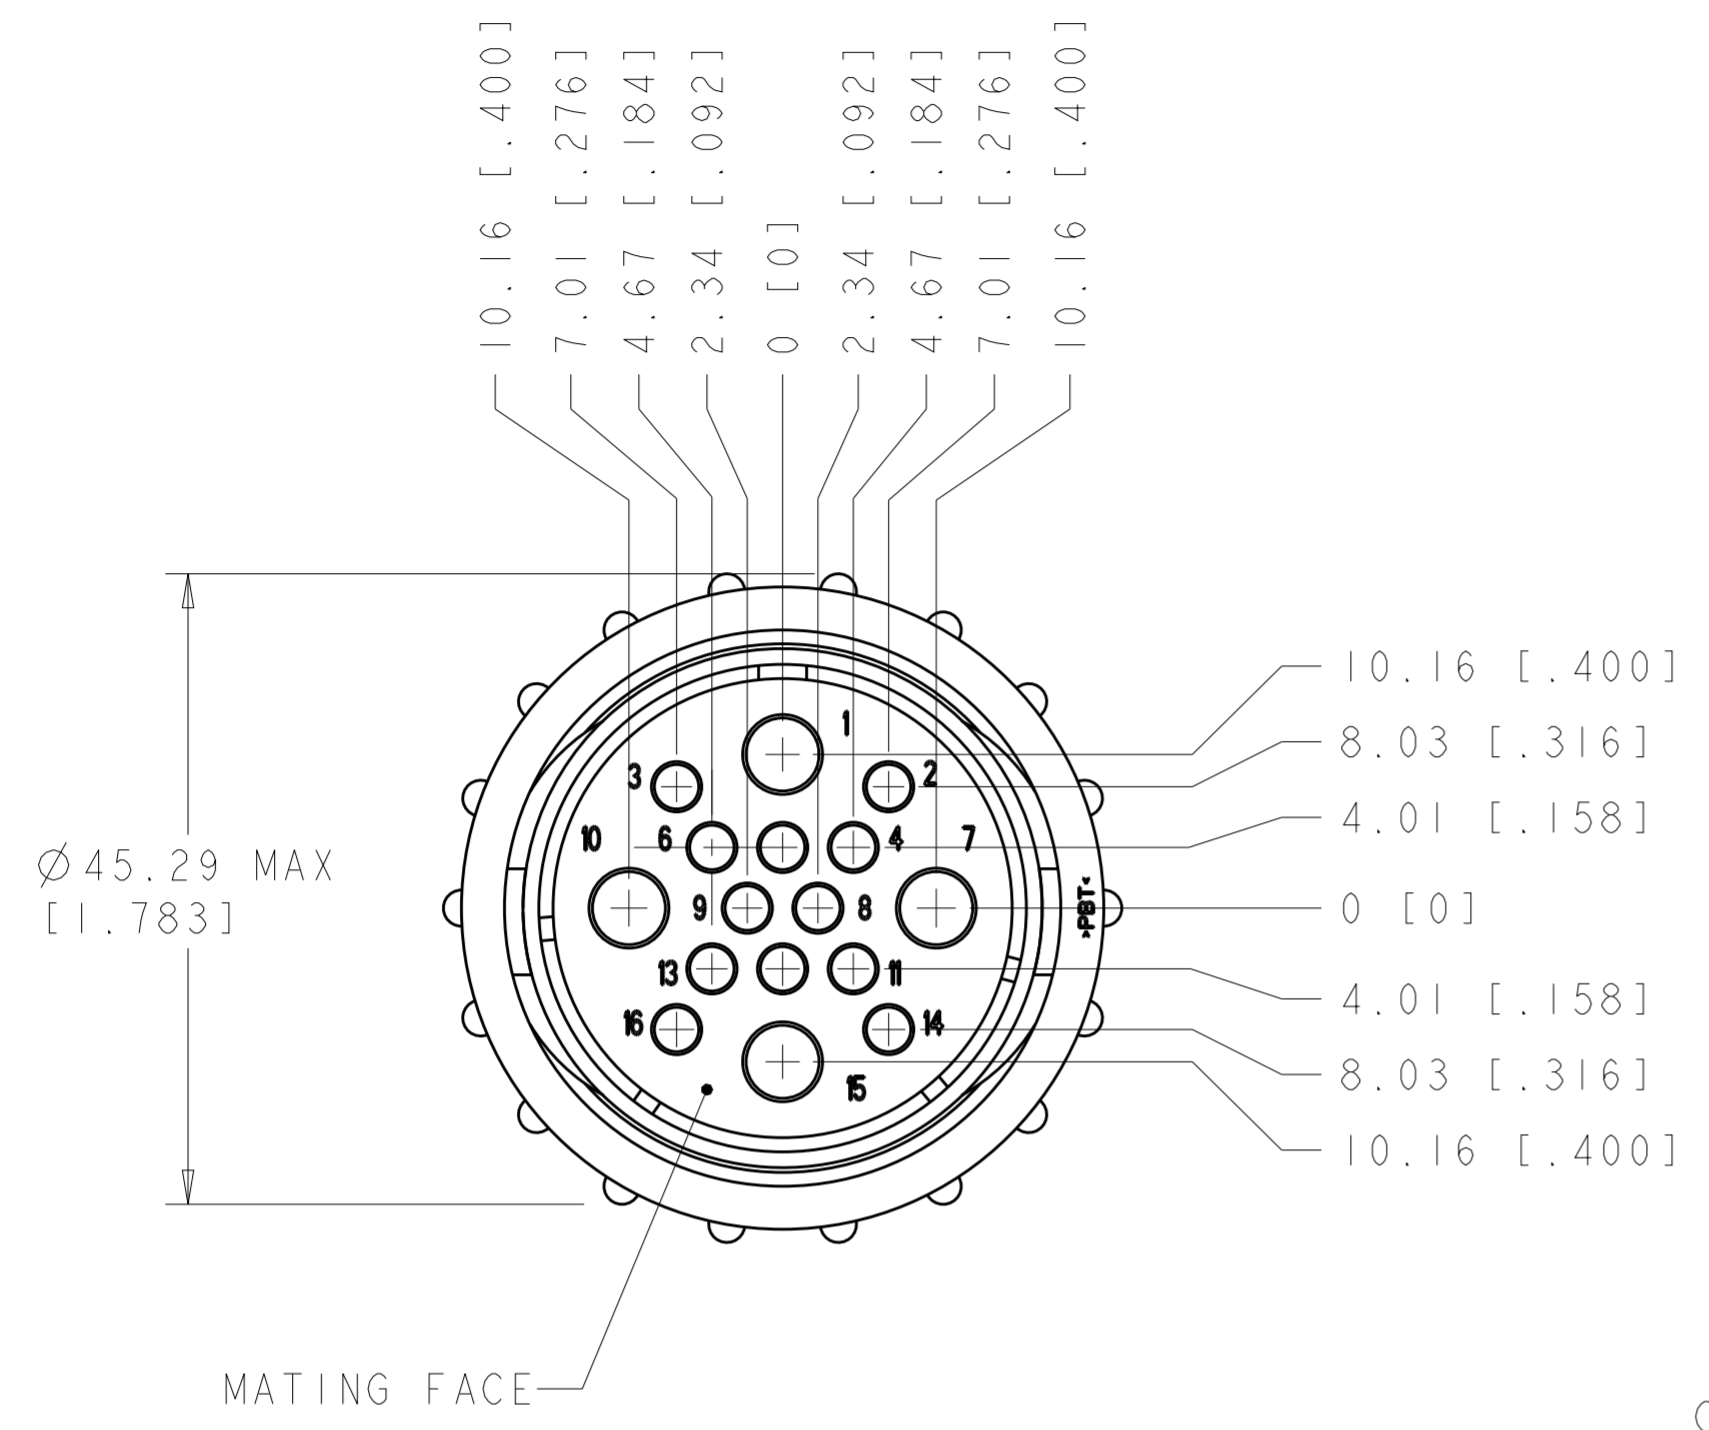

THIS DRAWING IS UNPUBLISHED. RELEASED FOR PUBLICATION
 © COPYRIGHT copyright.d8te- ALL RIGHTS RESERVED.

REVISIONS				
P	LTR	DESCRIPTION	DATE	APVD
	B1	REVISED PER ECO-16-004800	12SEP2016	NK MZ

- 1. HOUSING & PRESSURE PLATE: NYLON, BLACK.
 WIRE ENTRY SEAL: ELASTOMER, RED-IRON OXIDE.
 COUPLING RING: POLYESTER, BLACK.
- 2. CONNECTOR WILL ACCEPT (12) MULTIMATE SOCKET AND (4) POWER SOCKET CONTACTS.

OBSOLETE	POWER	-796203-2-
	STD	796203-1
	WIRE ENTRY SEAL	PART NUMBER

THIS DRAWING IS A CONTROLLED DOCUMENT.		DWN S. WELDON 30AUG1999	TE Connectivity	
DIMENSIONS: mm [INCHES]		CHK K. DOWHOWER 30AUG1999		
TOLERANCES UNLESS OTHERWISE SPECIFIED:		APVD K. DOWHOWER 30AUG1999	NAME PLUG ASSEMBLY, SERIES 6, STANDARD SEX, SIZE 23-16, CIRCULAR PLASTIC CONNECTOR	
0 PLC ± 1 PLC ± 2 PLC ±0.02 3 PLC ± 4 PLC ± ANGLES ± FINISH -		PRODUCT SPEC 108-1579	SIZE A2	CAGE CODE C-796203
MATERIAL		APPLIC. SPEC	DRAWING NO	RESTRICTED TO
		WEIGHT	SCALE 2:1	SHEET OF
CUSTOMER DRAWING		REV B1		