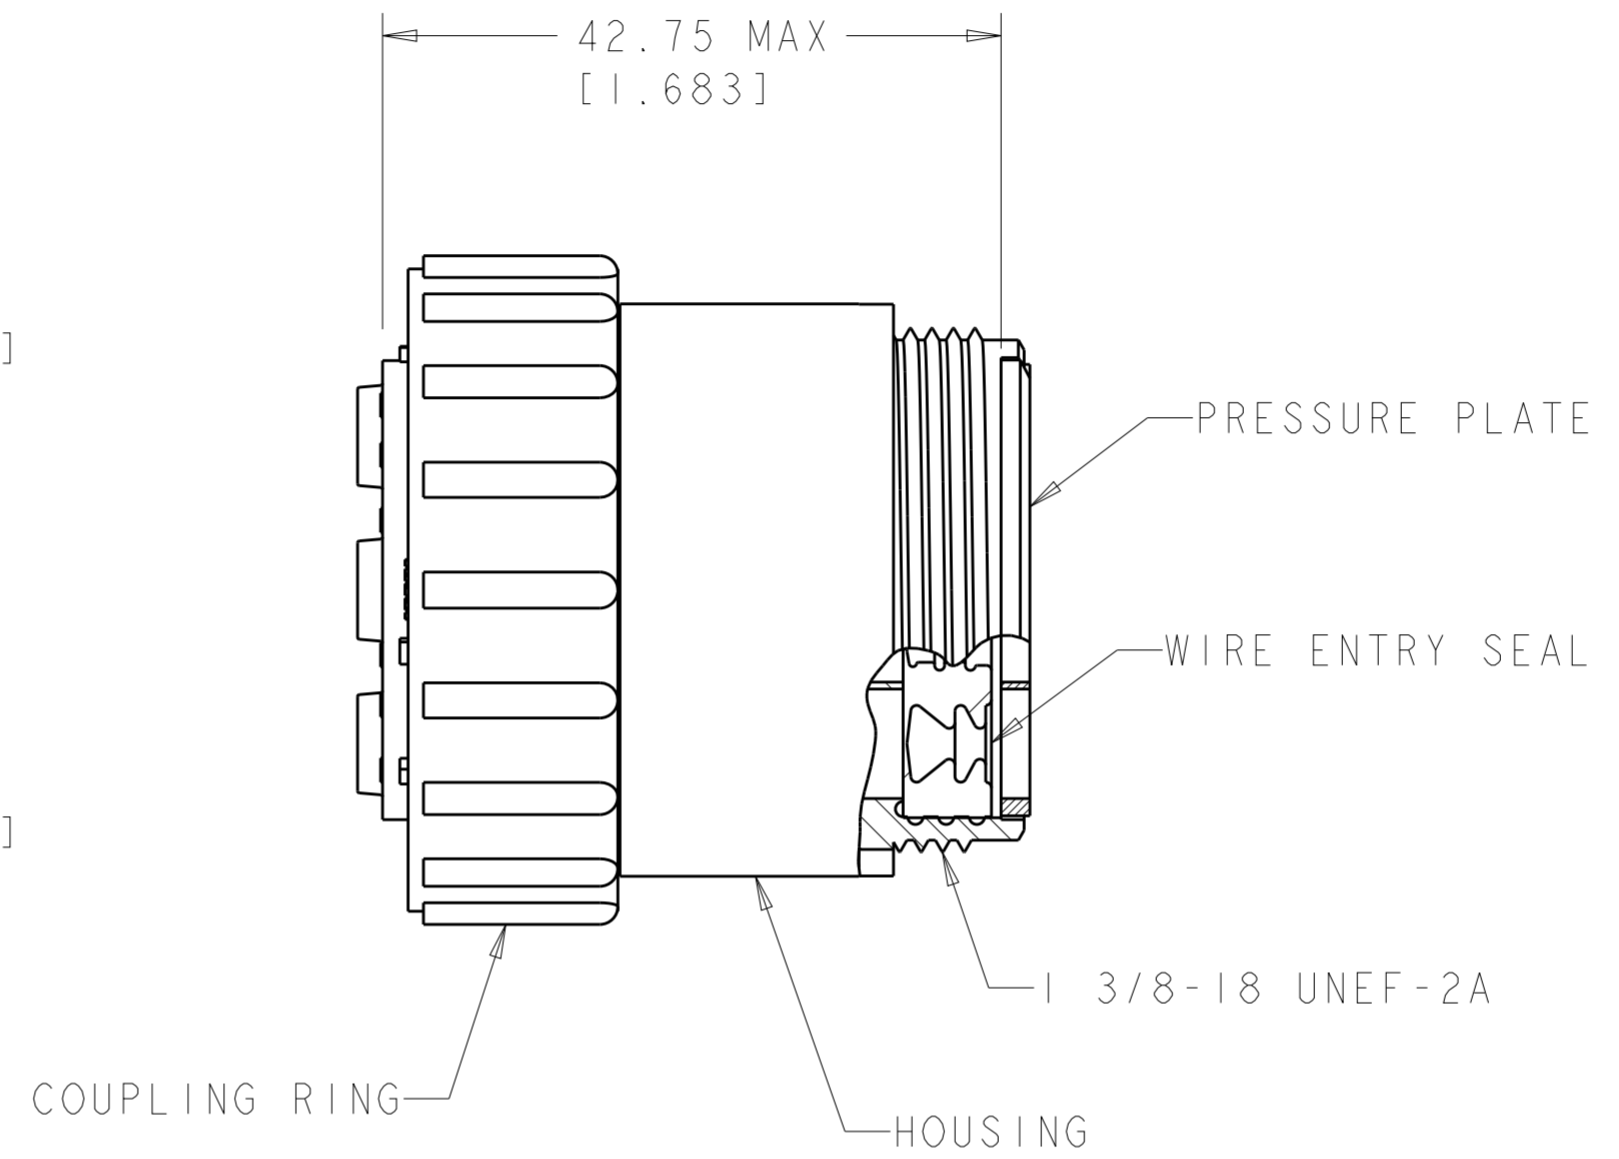

THIS DRAWING IS UNPUBLISHED. RELEASED FOR PUBLICATION
 © COPYRIGHT copyright.d8te- ALL RIGHTS RESERVED.

REVISIONS				
P	LTR	DESCRIPTION	DATE	APVD
	B1	REVISED PER ECO-16-004800	12SEP2016	NK MZ

- 1. HOUSING & PRESSURE PLATE: NYLON, BLACK.
 WIRE ENTRY SEAL: ELASTOMER, RED-IRON OXIDE.
 COUPLING RING: POLYESTER, BLACK.
- 2. CONNECTOR WILL ACCEPT (12) MULTIMATE SOCKET AND (4) POWER SOCKET CONTACTS.

OBSOLETE	POWER	-796203-2-
	STD	796203-1
	WIRE ENTRY SEAL	PART NUMBER

THIS DRAWING IS A CONTROLLED DOCUMENT.		DWN S. WELDON 30AUG1999	TE Connectivity	
DIMENSIONS: mm [INCHES]		CHK K. DOWHOWER 30AUG1999		
TOLERANCES UNLESS OTHERWISE SPECIFIED:		APVD K. DOWHOWER 30AUG1999	NAME PLUG ASSEMBLY, SERIES 6, STANDARD SEX, SIZE 23-16, CIRCULAR PLASTIC CONNECTOR	
0 PLC ± 1 PLC ± 2 PLC ±0.02 3 PLC ± 4 PLC ± ANGLES ± FINISH -		PRODUCT SPEC 108-1579	SIZE A2	CAGE CODE C-796203
MATERIAL		APPLIC. SPEC	DRAWING NO	RESTRICTED TO
		WEIGHT	SCALE 2:1	SHEET OF
CUSTOMER DRAWING		REV B1		