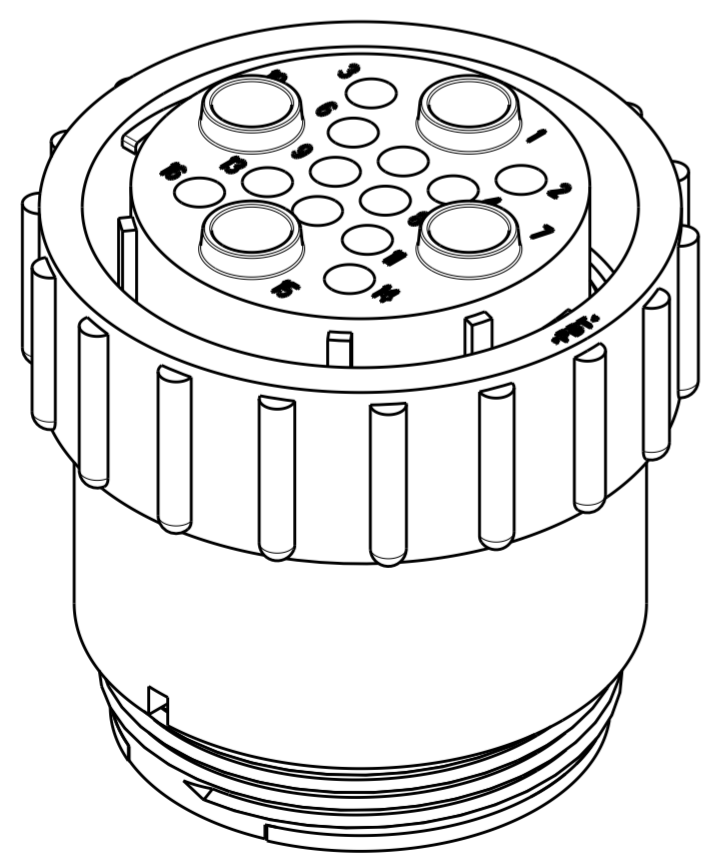

THIS DRAWING IS UNPUBLISHED. RELEASED FOR PUBLICATION
 © COPYRIGHT copyright.d8te- ALL RIGHTS RESERVED.

REVISIONS				
P	LTR	DESCRIPTION	DATE	APVD
	B1	REVISED PER ECO-16-004800	12SEP2016	NK MZ

- 1. HOUSING & PRESSURE PLATE: NYLON, BLACK.
 WIRE ENTRY SEAL: ELASTOMER, RED-IRON OXIDE.
 COUPLING RING: POLYESTER, BLACK.
- 2. CONNECTOR WILL ACCEPT (12) MULTIMATE SOCKET AND (4) POWER SOCKET CONTACTS.

OBSOLETE	POWER	-796203-2-
	STD	796203-1
	WIRE ENTRY SEAL	PART NUMBER

THIS DRAWING IS A CONTROLLED DOCUMENT.		DWN S. WELDON 30AUG1999	TE Connectivity	
DIMENSIONS: mm [INCHES]		CHK K. DOWHOWER 30AUG1999		
TOLERANCES UNLESS OTHERWISE SPECIFIED:		APVD K. DOWHOWER 30AUG1999	NAME PLUG ASSEMBLY, SERIES 6, STANDARD SEX, SIZE 23-16, CIRCULAR PLASTIC CONNECTOR	
0 PLC ± 1 PLC ± 2 PLC ±0.02 3 PLC ± 4 PLC ± ANGLES ± FINISH -		PRODUCT SPEC 108-1579	SIZE A2	CAGE CODE C-796203
MATERIAL		APPLIC. SPEC	DRAWING NO	RESTRICTED TO
		WEIGHT	SCALE 2:1	SHEET OF
CUSTOMER DRAWING		REV B1		