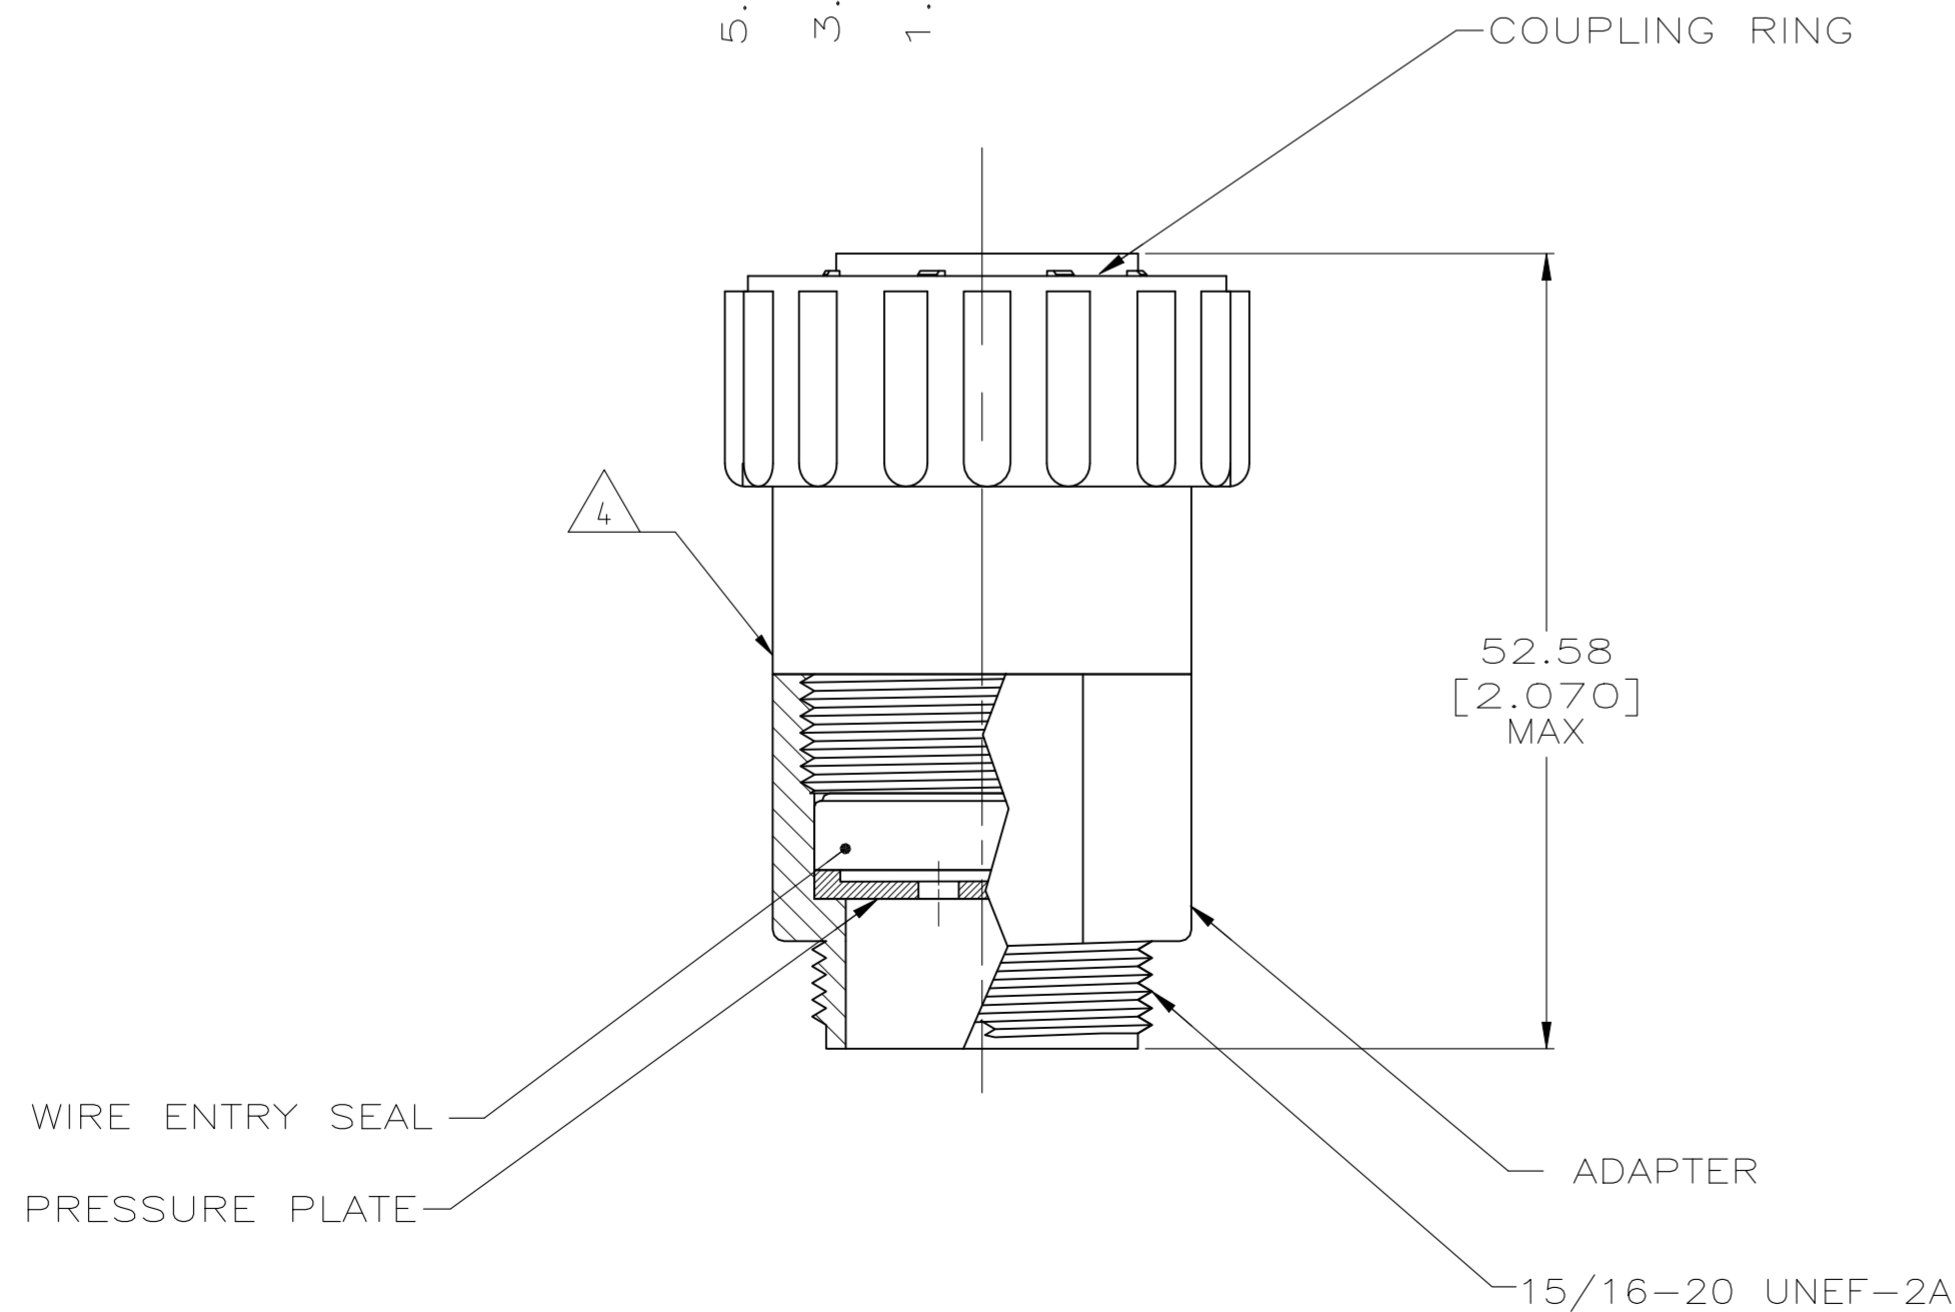

REVISIONS					
P	LTR	DESCRIPTION	DATE	DWN	APVD
E		REVISED PER ECO-21-006945	28OCT2021	RK	MZ

- 1 HOUSING, ADAPTER AND PRESSURE PLATE: NYLON, BLACK.
WIRE ENTRY SEAL: ELASTOMER, RED-IRON OXIDE.
PERIPHERAL SEAL: ELASTOMER, GREY.
COUPLING RING: POLYPHENYLENE, BLACK.
- 2 CONNECTOR WILL ACCEPT (14) MULTIMATE PIN CONTACTS.
- 3 METAL COUPLING RING.
- 4 TE LOGO AND 206044-1 LOCATED ANYWHERE ON THIS SURFACE

3 OBSOLETE	796271-2
	796271-1
	PART NUMBER

THIS DRAWING IS A CONTROLLED DOCUMENT.		DWN L. McEACHIN 27-JAN-2000	TE TE Connectivity	
DIMENSIONS: mm		CHK K. DOWHOWER 27-JAN-2000		
TOLERANCES UNLESS OTHERWISE SPECIFIED:		APVD K. DOWHOWER 27-JAN-2000	NAME ASSEMBLY, PLUG, REV SEX, 17-14, SEALED	
0 PLC ± -	1 PLC ± -	PRODUCT SPEC	SIZE A2	CAGE CODE 00779
2 PLC ± -	3 PLC ± -	APPLICATION SPEC	DRAWING NO C=796271	RESTRICTED TO -
4 PLC ± -	ANGLES ± -		SCALE 2:1	SHEET 1 of 1
MATERIAL	FINISH	WEIGHT -	CUSTOMER DRAWING	REV E