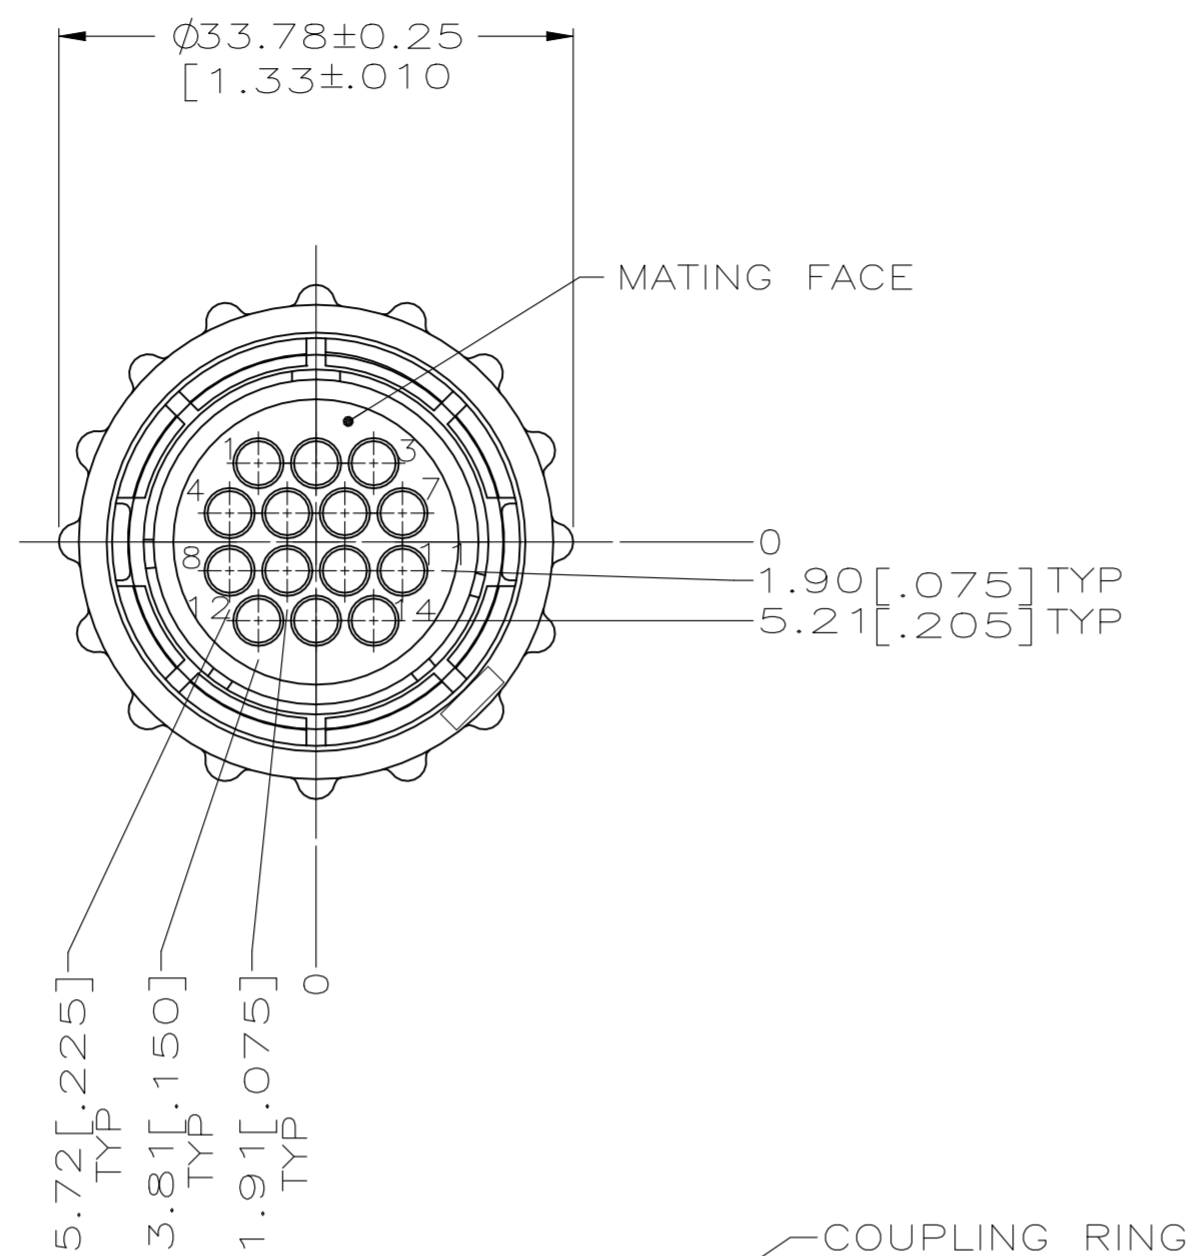

REVISIONS					
P	LTR	DESCRIPTION	DATE	DWN	APVD
E		REVISED PER ECO-21-006945	28OCT2021	RK	MZ

- 1 HOUSING, ADAPTER AND PRESSURE PLATE: NYLON, BLACK.
WIRE ENTRY SEAL: ELASTOMER, RED-IRON OXIDE.
PERIPHERAL SEAL: ELASTOMER, GREY.
COUPLING RING: POLYPHENYLENE, BLACK.
- 2 CONNECTOR WILL ACCEPT (14) MULTIMATE PIN CONTACTS.
- 3 METAL COUPLING RING.
- 4 TE LOGO AND 206044-1 LOCATED ANYWHERE ON THIS SURFACE

3 OBSOLETE	796271-2
	796271-1
	PART NUMBER

THIS DRAWING IS A CONTROLLED DOCUMENT.		DWN L. McEACHIN 27-JAN-2000	TE TE Connectivity	
DIMENSIONS: mm		CHK K. DOWHOWER 27-JAN-2000		
TOLERANCES UNLESS OTHERWISE SPECIFIED:		APVD K. DOWHOWER 27-JAN-2000	NAME ASSEMBLY, PLUG, REV SEX, 17-14, SEALED	
0 PLC ± -	1 PLC ± -	PRODUCT SPEC	SIZE A2	CAGE CODE 00779
2 PLC ± -	3 PLC ± -	APPLICATION SPEC	DRAWING NO C=796271	RESTRICTED TO -
4 PLC ± -	ANGLES ± -		SCALE 2:1	SHEET 1 of 1
MATERIAL	FINISH	WEIGHT -	CUSTOMER DRAWING	REV E