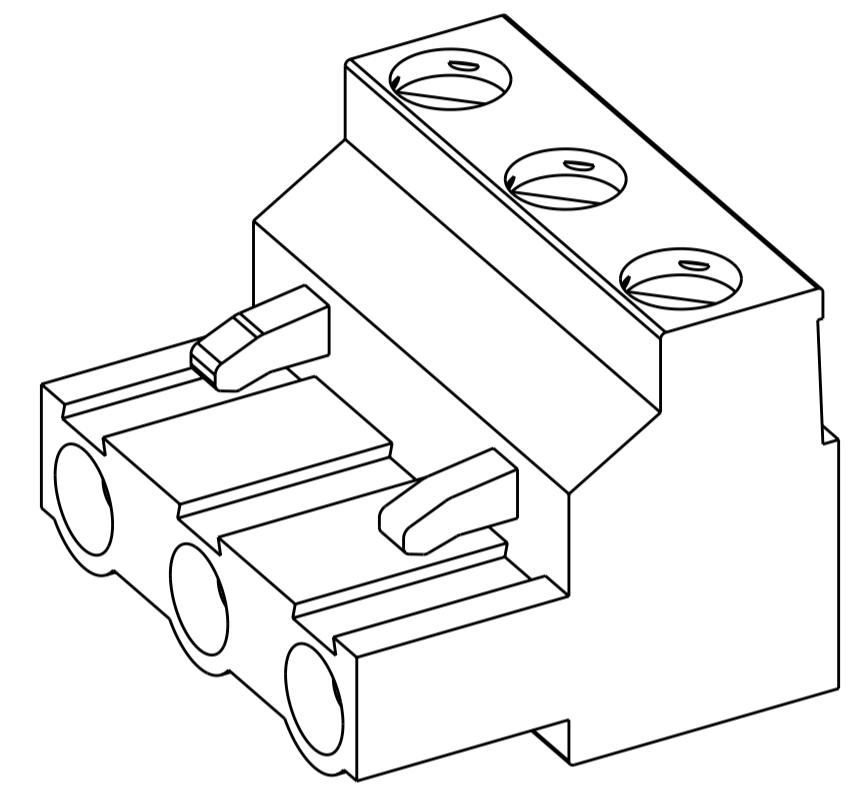

THIS DRAWING IS UNPUBLISHED. RELEASED FOR PUBLICATION 20
© COPYRIGHT 20 ALL RIGHTS RESERVED.

LOC		DIST		REVISIONS			
P	LTR	DESCRIPTION	DATE	DWN	APVD		
	BI	REVISED PER ECO-11-005931	23MAR2011	HMR	CR		

796981-3 AS SHOWN