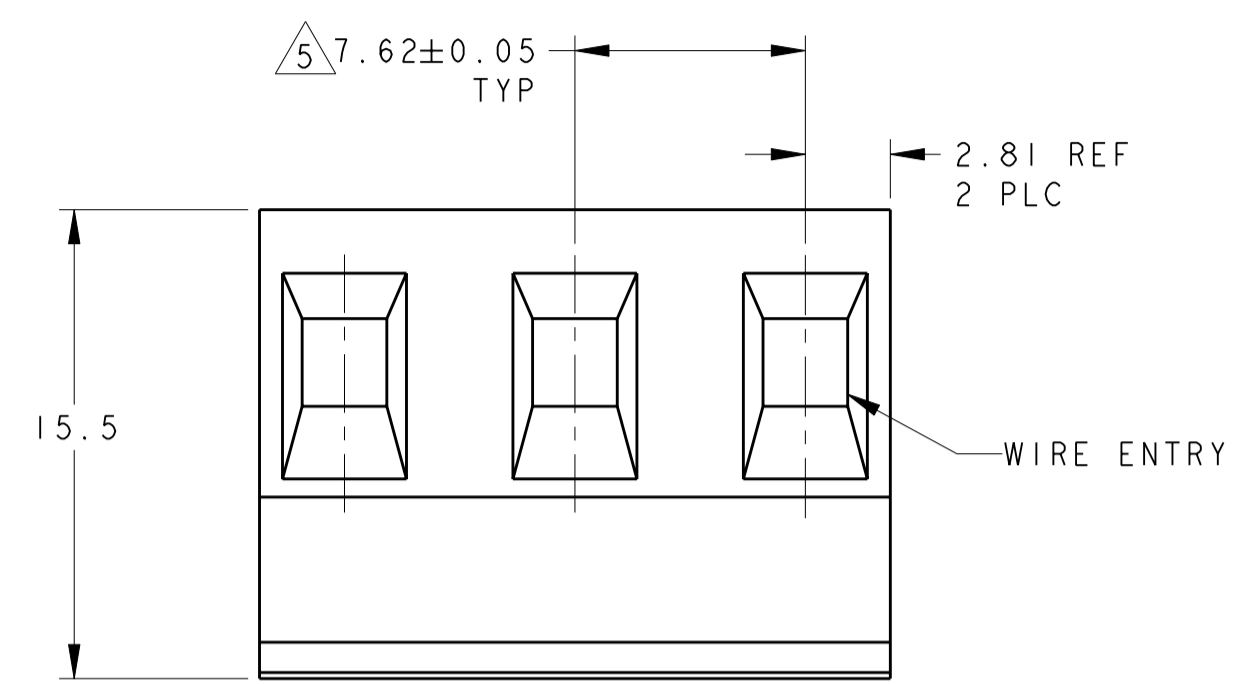

THIS DRAWING IS UNPUBLISHED. RELEASED FOR PUBLICATION 20
© COPYRIGHT 20 ALL RIGHTS RESERVED.

LOC		DIST		REVISIONS			
P	LTR	DESCRIPTION	DATE	DWN	APVD		
	BI	REVISED PER ECO-11-005931	23MAR2011	HMR	CR		

796981-3 AS SHOWN