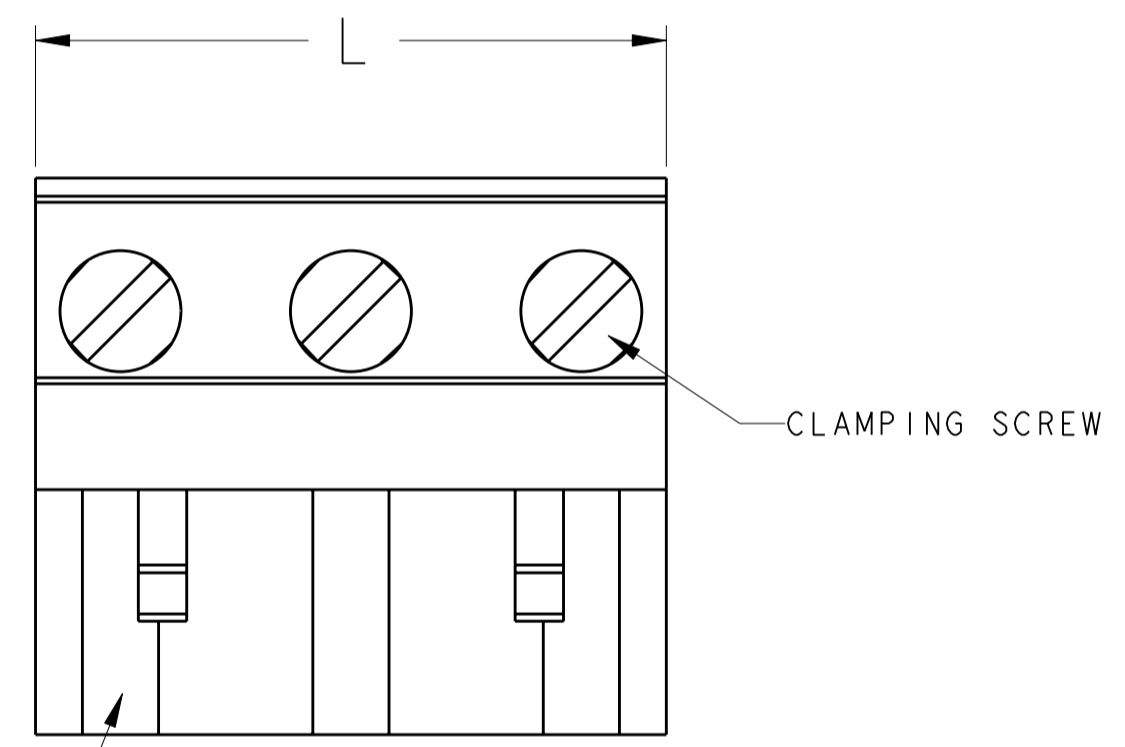

POLARIZATION KEY SLOT

1. MATERIALS AND FINISH:
 HOUSING: PA 6-6, UL 94-V0, COLOR: SEE P/N TABLE.
 CLAMP: BRASS, NICKEL PLATED.
 DOUBLE SIDE CONTACT SPRING: PHOSPHOR BRONZE, TIN PLATED.
 CLAMPING SCREW: M3, BRASS, NICKEL PLATED.
2. WIRE SIZE RANGE
 SOLID WIRE: 12-30AWG
 STRANDED WIRE: 12-30AWG
3. RECOGNIZED UNDER THE COMPONENT PROGRAM OF UNDERWRITERS LABORATORIES INC. FILE N° E60677.
4. IMQ CERTIFICATE WITH SURVEILLANCE IN CONFORMITY WITH IEC 998-1/998-2-1.
5. NOT CUMULATIVE TOLERANCE

THIS DRAWING IS A CONTROLLED DOCUMENT.		DWN E. ZANOLINI 28MAR2001	TE Connectivity NAME TERMINAL BLOCK, PLUG 7.62mm PITCH	
DIMENSIONS:		CHK D. BIEVENOUR 28MAR2001		
mm		APVD D. BIEVENOUR 28MAR2001		
TOLERANCES UNLESS OTHERWISE SPECIFIED: 0 PLC ± 1 PLC ±0.2 2 PLC ±0.2 3 PLC ±0.001 4 PLC ±0.001 ANGLES ±2 FINISH		PRODUCT SPEC - APPLICATION SPEC - WEIGHT -		
MATERIAL		SCALE NTS		RESTRICTED TO
		A200779C-796981		REV BI