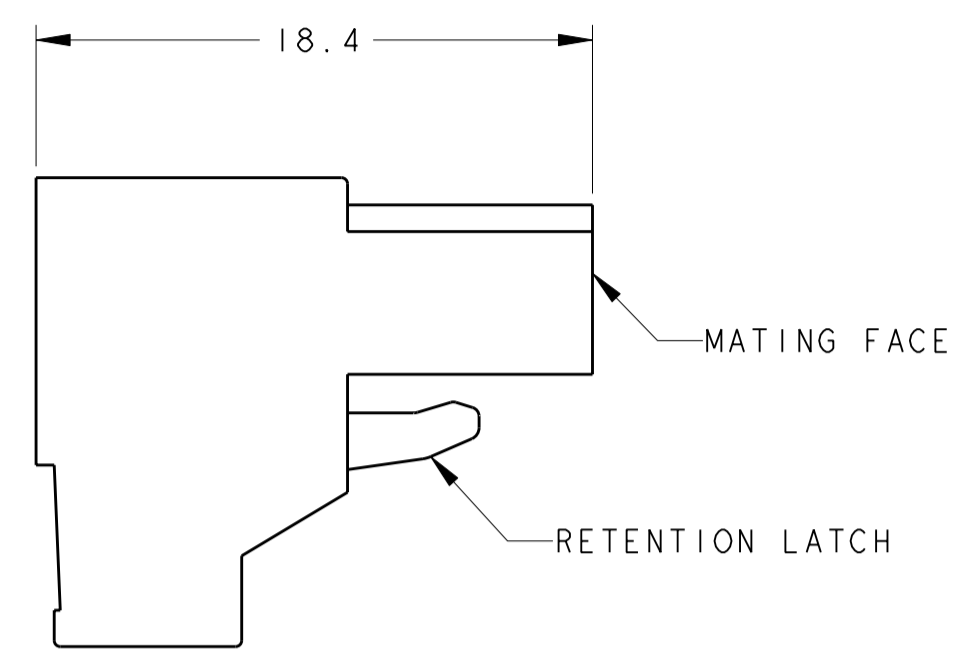

THIS DRAWING IS UNPUBLISHED. RELEASED FOR PUBLICATION 20
© COPYRIGHT 20 ALL RIGHTS RESERVED.

LOC		DIST		REVISIONS			
P	LTR	DESCRIPTION	DATE	DWN	APVD		
	BI	REVISED PER ECO-11-005931	23MAR2011	HMR	CR		

796981-3 AS SHOWN