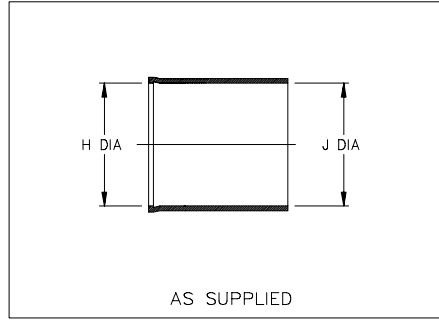

Thermofit[®] Molded Parts
 Specification Control Drawing
 Limited Distribution

Part Number : 202D1XX-X-50
 Description : Boot, Straight With Lip

NOTES

- All dimensions are in $\frac{\text{inches}}{\text{[millimeters]}}$
- Dimensions appearing in table are as follows:
 - a - As Supplied
 - b - After Unrestricted Recovery

PART NUMBER	H		J		P ±10% b	S REF b	T REF b	JO ±10% b	W ±20% b	RR ±10% b	A ±.01 b
	Min a	Max b	Min a	Max b							
	202D142-X-50	1.08 [27,4]	.70 [17,8]	1.08 [27,4]							
202D153-X-50	1.26 [32,0]	.88 [22,4]	1.26 [32,0]	.33 [8,4]	2.35 [59,7]	.12 [3,05]	.04 [1,02]	.82 [20,8]	.08 [2,03]	1.16 [29,5]	.12 [3,04]
202D163-X-50	1.45 [36,8]	1.11 [28,2]	1.45 [36,8]	.39 [9,9]	2.48 [63,0]	.12 [3,05]	.065 [1,65]	.97 [24,6]	.09 [2,29]	1.43 [36,3]	.12 [3,04]
202D174-X-50	1.80 [45,7]	1.38 [35,1]	1.80 [45,7]	.62 [15,8]	3.53 [89,7]	.12 [3,05]	.065 [1,65]	1.56 [39,6]	.13 [3,30]	2.09 [53,1]	.12 [3,04]
202D185-X-50	1.90 [48,3]	1.75 [44,5]	1.90 [48,3]	.80 [20,4]	4.90 [124,5]	.12 [3,05]	.080 [2,03]	1.90 [48,3]	.16 [4,06]	2.55 [64,8]	.12 [3,04]

Raychem

RAYCHEM CORPORATION
 300 CONSTITUTION DRIVE
 MENLO PARK, CALIFORNIA 94025

Revision : D
 Date : 11/10/94

Part Number : 202D1XX-X-50
 Description : Boot, Straight With Lip

Thermofit[®] Molded Parts
 Specification Control Drawing
 Limited Distribution

Part Number : 202D1XX-X-50
 Description : Boot, Straight with Lip

COMPATABILITY CHART					
MATERIAL DASH NO.	MATERIAL DESCRIPTION	RT SPEC	COATING SLASH NO.	COATING S NO.	COATING DESCRIPTION
-12	*VITON, Flexible	RT-1312			