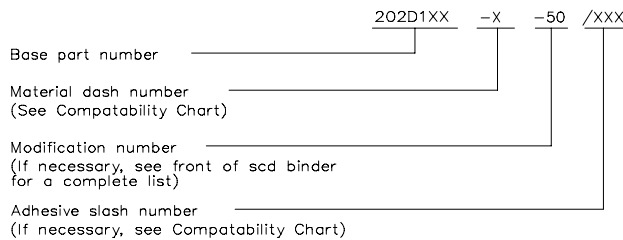

ORDERING INFORMATION

THIS DRAWING IS SUBJECT TO CHANGE WITHOUT NOTICE; CONSULT YOUR
NEAREST FIELD REPRESENTATIVE FOR CURRENT REVISION

Raychem

RAYCHEM CORPORATION
300 CONSTITUTION DRIVE
MENLO PARK, CALIFORNIA 94025

Revision : D
Date : 11/10/94

Part Number : 202D1XX-X-50
Description : Boot, Straight With Lip
CAD FILE MP94316