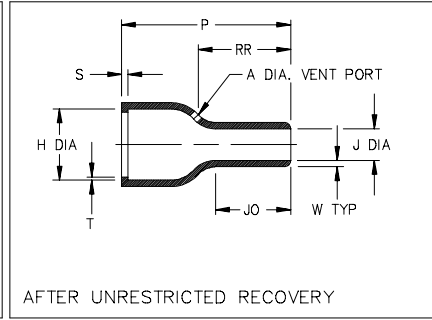

Thermofit[®] Molded Parts
 Specification Control Drawing
 Limited Distribution

Part Number : 202D1XX-X-50
 Description : Boot, Straight With Lip

NOTES

- All dimensions are in $\frac{\text{inches}}{\text{[millimeters]}}$
- Dimensions appearing in table are as follows:
 - a - As Supplied
 - b - After Unrestricted Recovery

PART NUMBER	H		J		P ±10% b	S REF b	T REF b	JO ±10% b	W ±20% b	RR ±10% b	A ±.01 b
	Min a	Max b	Min a	Max b							
	202D142-X-50	1.08 [27,4]	.70 [17,8]	1.08 [27,4]							
202D153-X-50	1.26 [32,0]	.88 [22,4]	1.26 [32,0]	.33 [8,4]	2.35 [59,7]	.12 [3,05]	.04 [1,02]	.82 [20,8]	.08 [2,03]	1.16 [29,5]	.12 [3,04]
202D163-X-50	1.45 [36,8]	1.11 [28,2]	1.45 [36,8]	.39 [9,9]	2.48 [63,0]	.12 [3,05]	.065 [1,65]	.97 [24,6]	.09 [2,29]	1.43 [36,3]	.12 [3,04]
202D174-X-50	1.80 [45,7]	1.38 [35,1]	1.80 [45,7]	.62 [15,8]	3.53 [89,7]	.12 [3,05]	.065 [1,65]	1.56 [39,6]	.13 [3,30]	2.09 [53,1]	.12 [3,04]
202D185-X-50	1.90 [48,3]	1.75 [44,5]	1.90 [48,3]	.80 [20,4]	4.90 [124,5]	.12 [3,05]	.080 [2,03]	1.90 [48,3]	.16 [4,06]	2.55 [64,8]	.12 [3,04]

Raychem

RAYCHEM CORPORATION
 300 CONSTITUTION DRIVE
 MENLO PARK, CALIFORNIA 94025

Revision : D
 Date : 11/10/94

Part Number : 202D1XX-X-50
 Description : Boot, Straight With Lip

Thermofit[®] Molded Parts
 Specification Control Drawing
 Limited Distribution

Part Number : 202D1XX-X-50
 Description : Boot, Straight with Lip

COMPATABILITY CHART					
MATERIAL DASH NO.	MATERIAL DESCRIPTION	RT SPEC	COATING SLASH NO.	COATING S NO.	COATING DESCRIPTION
-12	*VITON, Flexible	RT-1312			