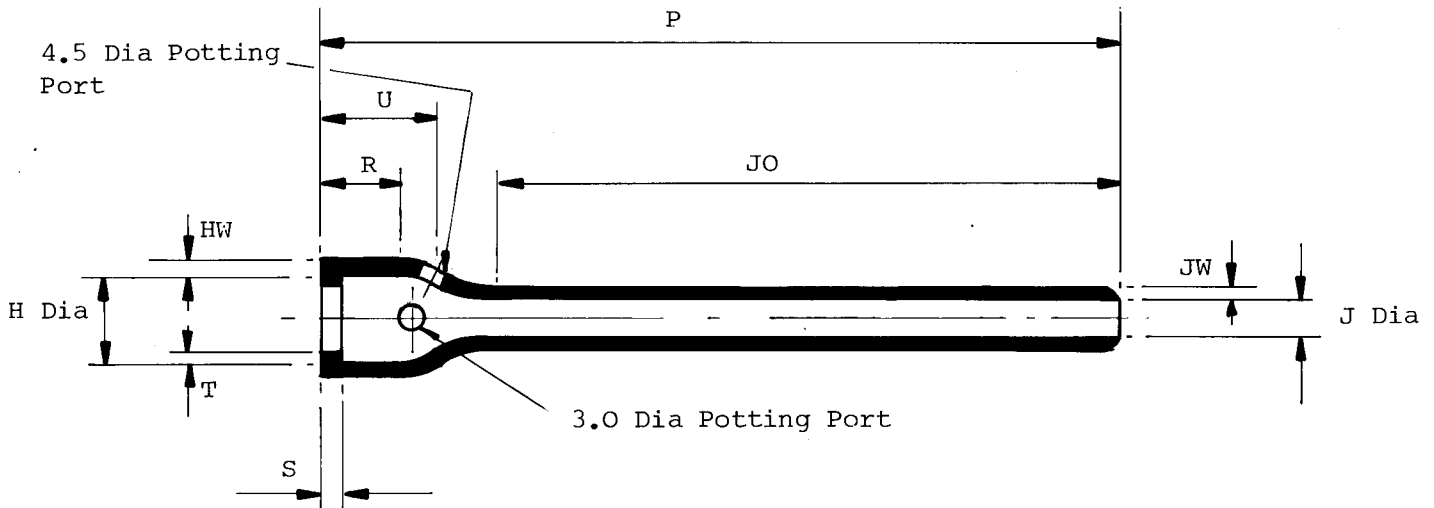

202D211-100 to 202D299-100

a) Part as supplied

b) Part after unrestricted recovery

Dimensions in millimetres

Part No.	H		J		P	JO	R	S	T	HW	JW	U
	min a	max b	min a	max b	+10% b	+10% b	Ref b	Ref b	Ref b	+20% b	+20% b	+10% b
202D211	22.0	11.4	16.0	6.4	106	86	12	3.0	1.0	1.5	1.1	14
202D22.1	26.0	15.0	19.0	7.4	121	99	12	3.0	1.0	1.5	1.1	15
202D232	30.0	18.8	21.0	8.4	139	113	12	3.0	1.0	1.8	1.1	15
202D242	34.0	22.9	24.0	9.7	160	131	12	3.0	1.0	1.8	1.1	16
202D253	37.0	29.5	26.0	10.4	178	142	14	3.0	1.7	2.0	1.1	18
202D263	44.0	34.0	31.0	12.2	203	163	15	3.0	1.7	2.0	1.1	20
202D274	50.0	41.2	36.0	14.2	203	158	15	3.0	1.7	2.3	1.4	21
202D285	63.0	47.0	44.0	17.5	203	153	16	3.0	2.0	2.5	1.4	23
202D296	69.0	59.7	49.0	19.6	203	143	16	3.0	2.0	2.5	1.4	24
202D299	82.0	67.1	57.0	22.9	203	138	16	3.0	2.0	2.5	1.4	31

## COMPATIBILITY CHART

MATERIAL DASH NUMBER	MATERIAL DESCRIPTION	COATING SLASH NUMBER
-12	VITON	N/A
-100	ZERO HALOGEN	/86, /180

AS SUPPLIED DIMENSIONS ARE FOR UNCOATED PARTS,  
WHEN COATING IS ADDED, ENTRY DIAMETERS WILL REDUCE BY 1.5mm MAX.