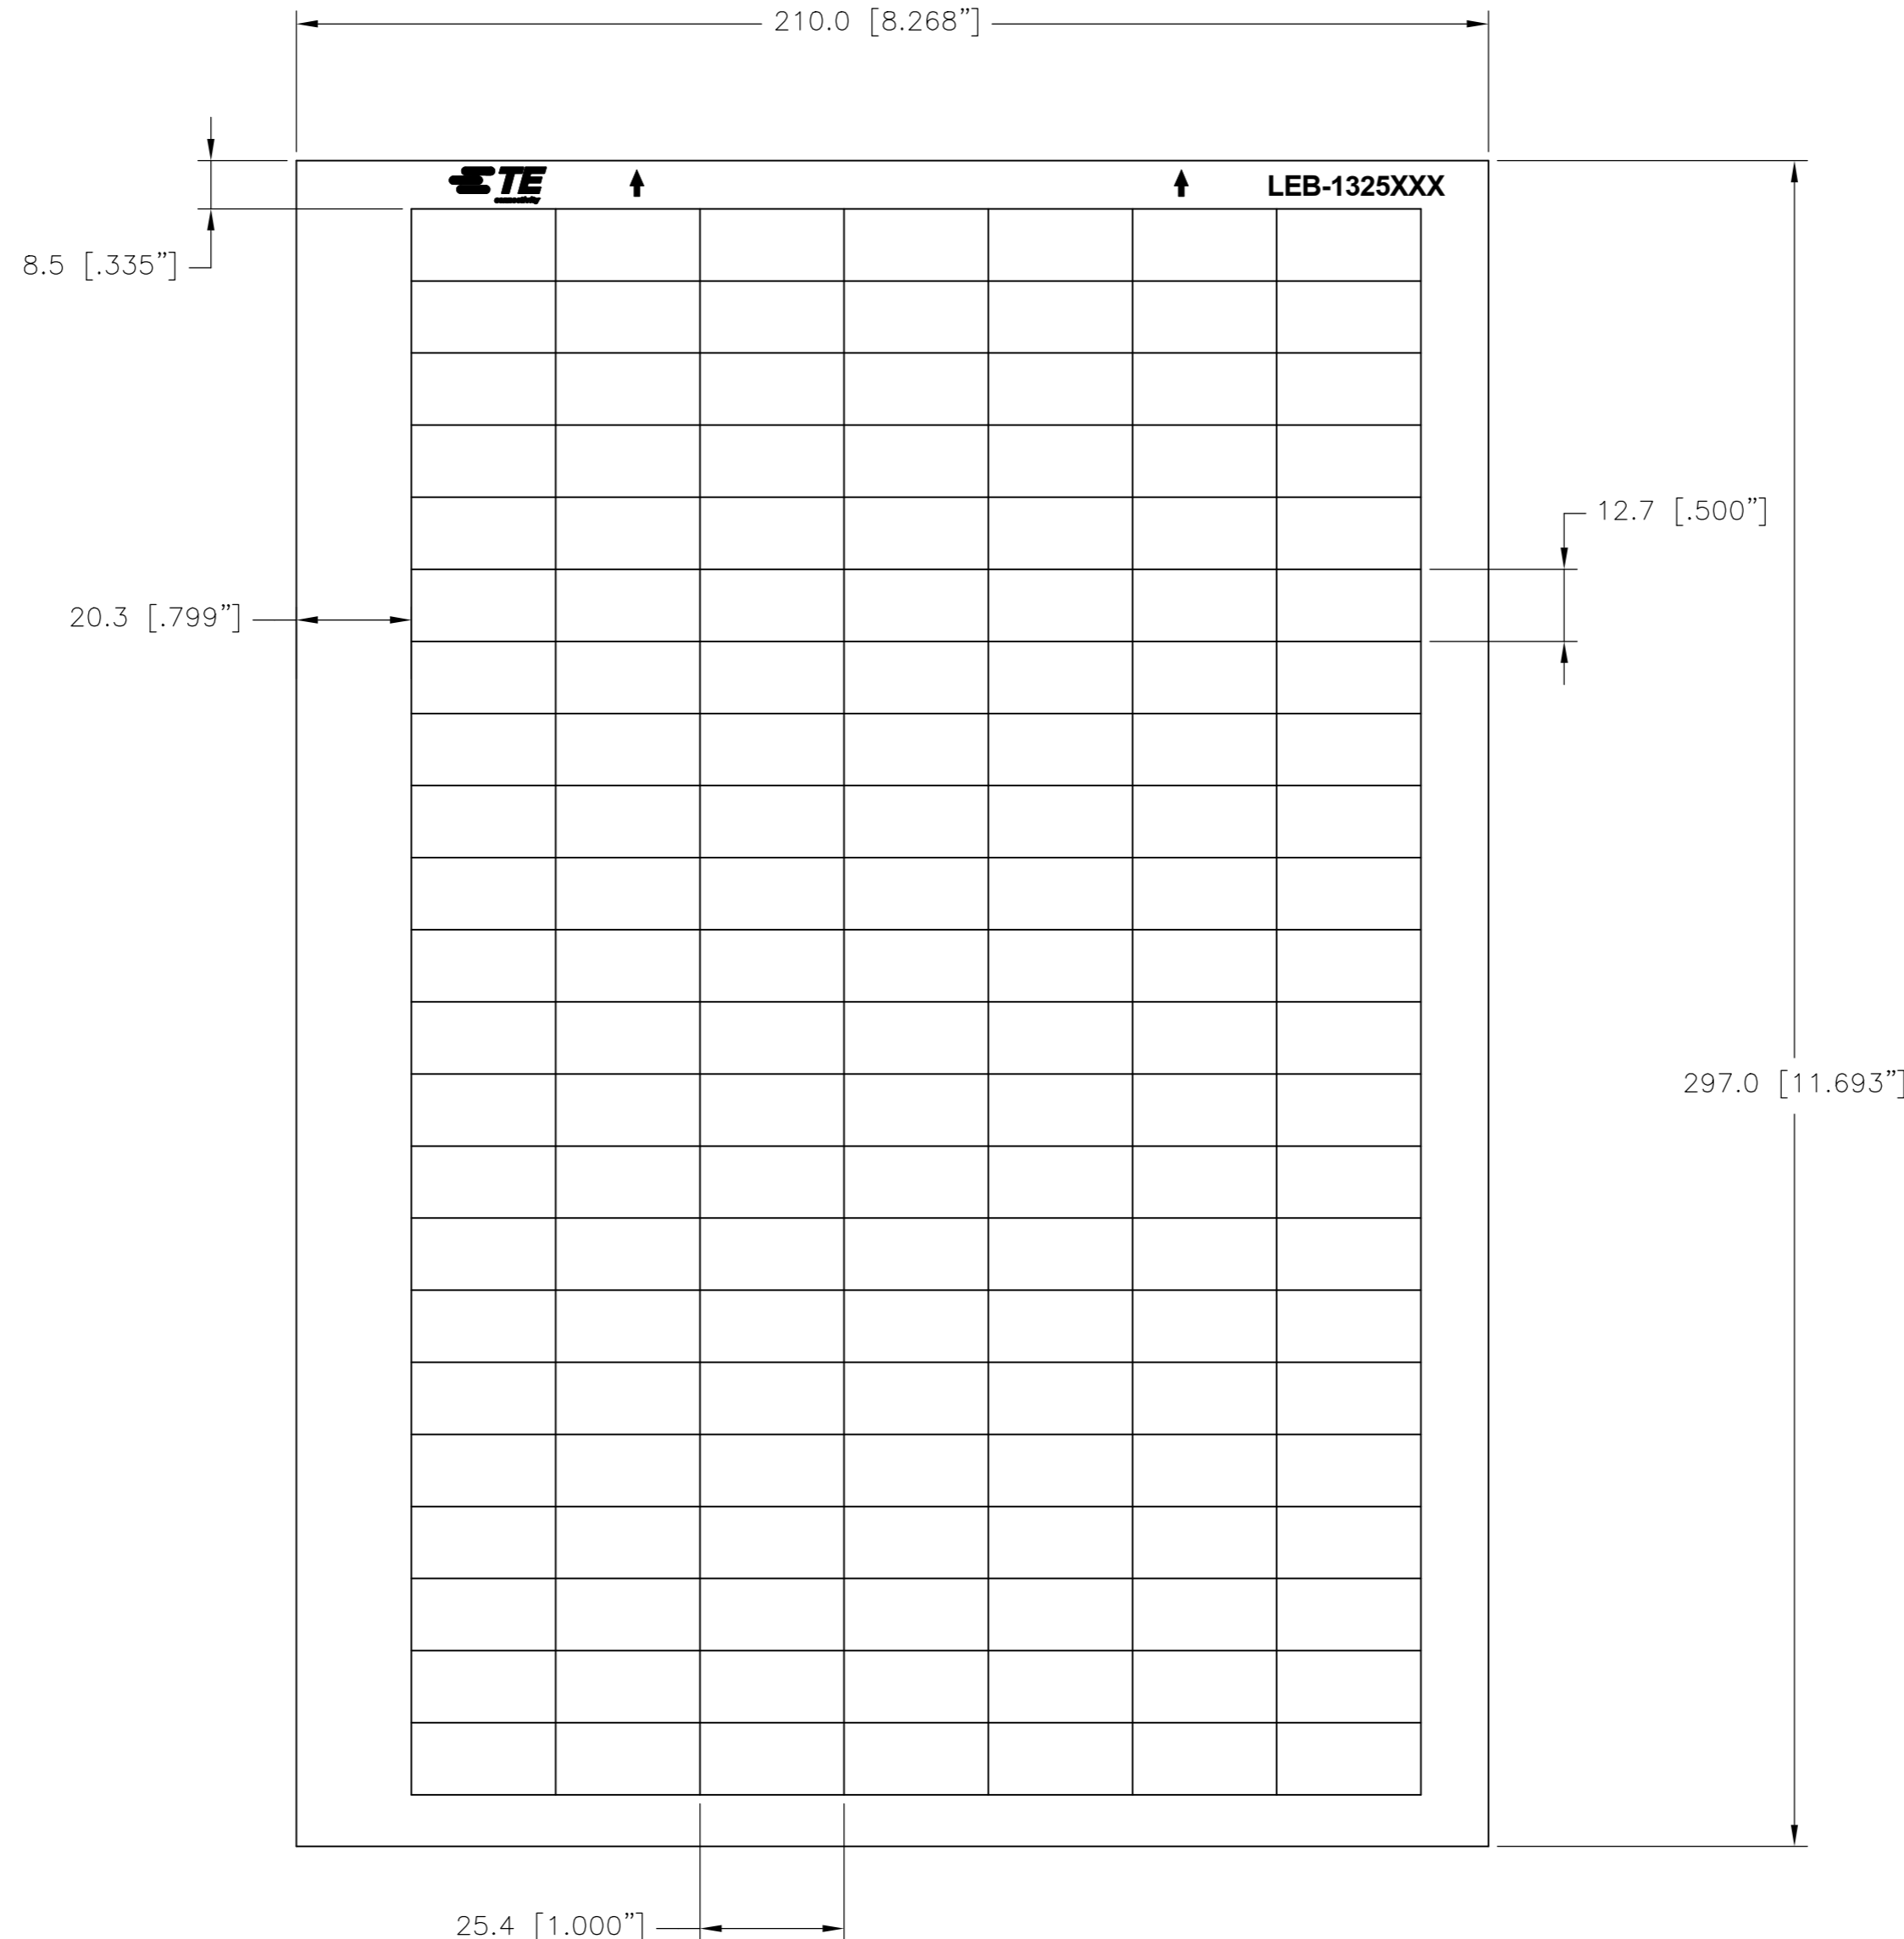

THIS DRAWING IS UNPUBLISHED. RELEASED FOR PUBLICATION  
 © COPYRIGHT - LEB-0619P-4 ALL RIGHTS RESERVED.

REVISIONS					
P	LTR	DESCRIPTION	DATE	DWN	APVD
	B	DRAWING FORMAT UPDATE	27DEC2018	GK	KM

**LABEL ACROSS: 7**  
**LABELS PER SHEET: 154**  
**LABELS PER PACK: 1540**  
**SHEETS PER PACK: 10**

**All dimensions in mm [INCHES]**

Print Colour	Description	Material	Nom. Thickness	Adhesive Type	Part number
	LEB-1325P-8A	PE200 Silver Polyester	0.05 mm	Acrylic, permanent	8-1768033-0
	LEB-1325P-9	PE201 White Polyester	0.05 mm	Acrylic, permanent	8-1768033-1
	LEB-1325P-8	PE202 Silver-grey Polyester	0.05 mm	Acrylic, permanent	7-1768033-9
	LEB-1325P-4	PE216 Yellow Polyester	0.05 mm	Acrylic, permanent	7-1768033-8
	LEB-1325PF-4	GW201 Yellow Polyester cloth	0.10 mm	Acrylic, permanent	8-1768033-2
	LEB-1325S-8A	SV100 Safety film silver	0.05 mm	Acrylic, permanent	8-1768033-3

TOLERANCES mm [INCHES] LABEL HEIGHT: ±0.3 [.012] LABEL WIDTH: ±0.3 [.012] WEB WIDTH: ±0.8 [.031] VERTICAL REPEAT: ±0.8 [.031]* HORIZONTAL REPEAT: ±0.8 [.031]* PRINT POSITIONING: ±0.8 [.031]* LEFT MARGIN: ±0.4 [.016] QUANTITY: -0 % +2 % *NON ACCUMULATING		THIS DRAWING IS A CONTROLLED DOCUMENT. DIMENSIONS: mm [INCHES]	DWN 27DEC2018 GOPALAKRISHNA HV CHK 27DEC2018 K. MUNZ APVD 27DEC2018 K. MUNZ PRODUCT SPEC APPLICATION SPEC MATERIAL SEE TABLE FINISH -	TE Connectivity LEB - POLYESTER LABELS ON SHEET SIZE A2 CAGE CODE C2290 DRAWING NO G=LEB-1325 RESTRICTED TO - WEIGHT 0.10g SCALE NTS SHEET 1 of 1 REV B CUSTOMER DRAWING
--	--	---	--	--