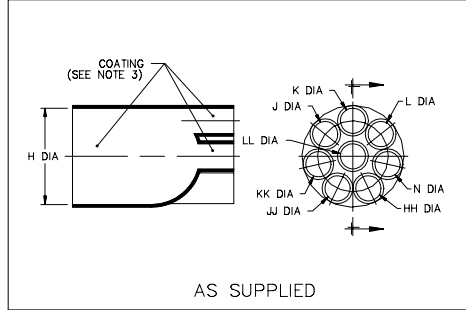

Thermofit[®] Molded Parts
 Specification Control Drawing
 Limited Distribution

Part Number : 902A014-X-03
 Description : Boot, Straight, Eight Entry

NOTES

- All dimensions are in $\frac{\text{inches}}{\text{[millimeters]}}$ $\frac{\text{lbs}}{\text{[gms]}}$
- Dimensions appearing in table are as follows:
 a - As Supplied
 b - After Unrestricted Recovery
- Coating is optional. As supplied dimensions appearing in table are for uncoated parts. When coating is added, entry diameters will be reduced by .06 max.

PART NUMBER	H		J,K,L,N,HH,JJ,KK & LL		P	JO	HW	JW	Weight	This Boot Fits MR-C-26482 Shell Size
	Min	Max	Min	Max	±10%	±10%	±20%	±20%	Nom	
	a	b	a	b	b	b	b	b	b	
902A014-X-03	2.06 [52,3]	1.09 [27,7]	.50 [12,7]	.18 [4,6]	3.31 [84,1]	.88 [22,3]	.07 [1,78]	.05 [1,27]	.036 [16,3]	20

Raychem

RAYCHEM CORPORATION
 300 CONSTITUTION DRIVE
 MENLO PARK, CALIFORNIA 94025

Revision : B
 Date : 3/1/00

Part Number : 902A014-X-03
 Description : Boot, Straight, Eight Entry

Thermofit[®] Molded Parts
 Specification Control Drawing
 Limited Distribution

Part Number : 902A014-X-03
 Description : Boot, Straight, Eight Entry

COMPATABILITY CHART					
MATERIAL DASH NO.	MATERIAL DESCRIPTION	RT SPEC	COATING SLASH NO.	COATING S NO.	COATING DESCRIPTION
-3	Polyolefin, Semi-rigid	RT-301	/42;/86	S-1017;S-1048	Adhesive
-4	Polyolefin, Flexible	RT-1304	/42;/86	S-1017;S-1048	Adhesive