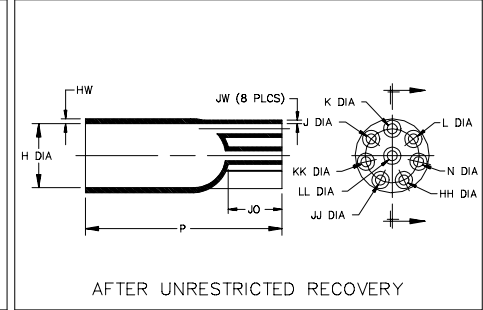

Thermofit[®] Molded Parts
 Specification Control Drawing
 Limited Distribution

Part Number : 902A014-X-03
 Description : Boot, Straight, Eight Entry

NOTES

- All dimensions are in $\frac{\text{inches}}{\text{[millimeters]}}$ $\frac{\text{lbs}}{\text{[gms]}}$
- Dimensions appearing in table are as follows:
 a - As Supplied
 b - After Unrestricted Recovery
- Coating is optional. As supplied dimensions appearing in table are for uncoated parts. When coating is added, entry diameters will be reduced by .06 max.

PART NUMBER	H		J,K,L,N,HH,JJ,KK & LL		P	JO	HW	JW	Weight	This Boot Fits MR-C-26482 Shell Size
	Min	Max	Min	Max	±10%	±10%	±20%	±20%	Nom	
	a	b	a	b	b	b	b	b	b	
902A014-X-03	2.06 [52,3]	1.09 [27,7]	.50 [12,7]	.18 [4,6]	3.31 [84,1]	.88 [22,3]	.07 [1,78]	.05 [1,27]	.036 [16,3]	20

Raychem

RAYCHEM CORPORATION
 300 CONSTITUTION DRIVE
 MENLO PARK, CALIFORNIA 94025

Revision : B
 Date : 3/1/00

Part Number : 902A014-X-03
 Description : Boot, Straight, Eight Entry

Thermofit[®] Molded Parts
 Specification Control Drawing
 Limited Distribution

Part Number : 902A014-X-03
 Description : Boot, Straight, Eight Entry

COMPATABILITY CHART					
MATERIAL DASH NO.	MATERIAL DESCRIPTION	RT SPEC	COATING SLASH NO.	COATING S NO.	COATING DESCRIPTION
-3	Polyolefin, Semi-rigid	RT-301	/42;/86	S-1017;S-1048	Adhesive
-4	Polyolefin, Flexible	RT-1304	/42;/86	S-1017;S-1048	Adhesive