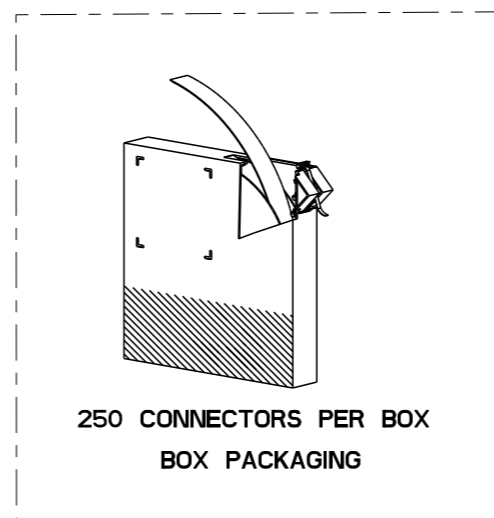

PART NUMBER BOX PACKAGING	PART NUMBER REEL PACKAGING	NO OF POS "n"	DIMENSION "A" MAX
7-215083-4	215083-4	4	8.6
7-215083-6	215083-6	6	11.1
7-215083-8	215083-8	8	13.6
8-215083-0	1-215083-0	10	16.2
8-215083-2	1-215083-2	12	18.7
8-215083-4	1-215083-4	14	21.3
8-215083-6	1-215083-6	16	23.8
8-215083-8	1-215083-8	18	26.3
9-215083-0	2-215083-0	20	28.9
9-215083-4	2-215083-4	24	34.0

FINISH	MATERIAL	DESCRIPTION	ITEM
--	GLASS FILLED POLYESTER (RED)	HOUSING	3
TIN OVER NICKEL PLATING	PHOSPHOR BRONZE	MALE CONTACT	2
--	GLASS FILLED POLYESTER (RED)	COVER	1

- NOTES:
- SHOWN IS A 10 POSITION CONNECTOR
 - FOR FLAT RIBBON CABLE REQUIREMENTS. SEE APPLICATION SPEC 114-19016.
 - CONNECTOR-HEIGHT AFTER CABLE TERMINATION 5.1 mm AVERAGE. DEPENDING ON PROCESSING. SEE APPLICATION SPEC 114-19016.

THIS DRAWING IS A CONTROLLED DOCUMENT.

DIMENSIONS: mm	TOLERANCES UNLESS OTHERWISE SPECIFIED:	DWN P.V.Tongerren	TE Connectivity
	0 PLC ±	CHK H SPELDE 24-08-01	STE Micro-MaTch MALE-ON-WIRE CONNECTOR
	1 PLC ±	APVD H SPELDE 24-08-01	
	2 PLC ±	PRODUCT SPEC 108-19052	
	3 PLC ±	APPLICATION SPEC 114-19016	
MATERIAL SEE TABLE	4 PLC ±	WEIGHT -	SIZE A3
	ANGLES ±	Customer Drawing	CAGE CODE 00779
	FINISH SEE TABLE	SCALE 5:1	DRAWING NO C-215083
		SHEET 1 OF 1	RESTRICTED TO -
		REV V2	