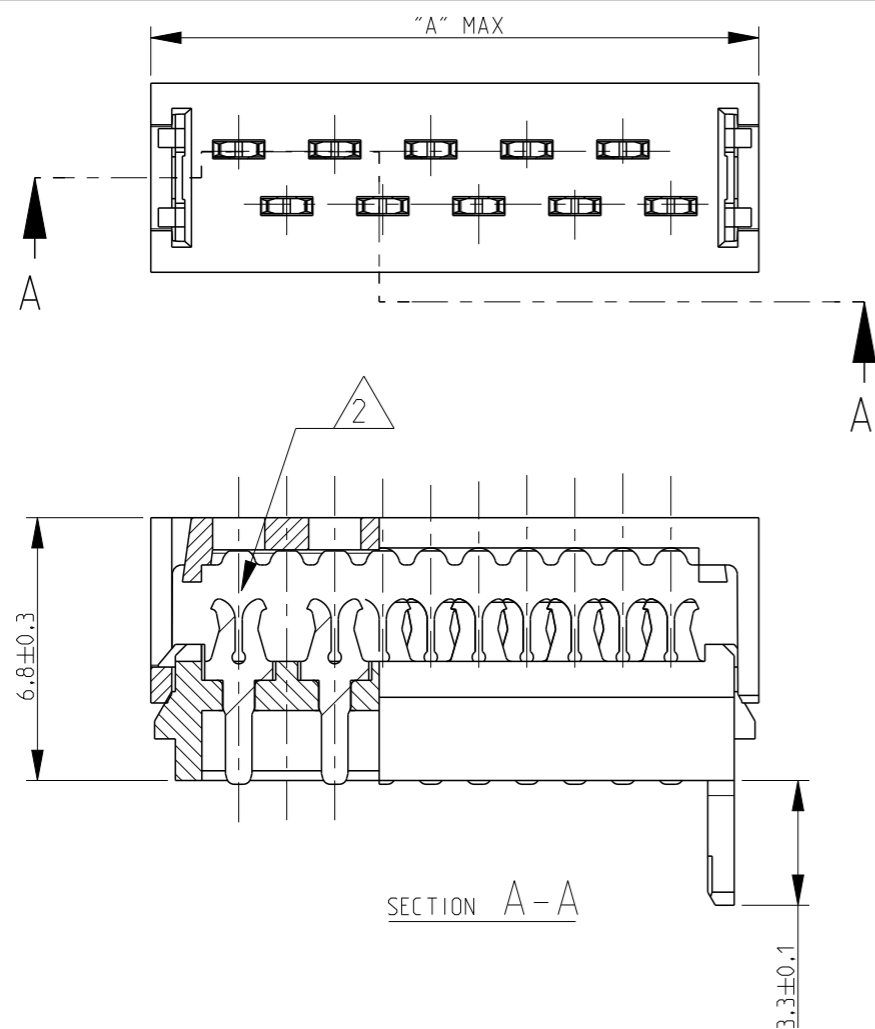

THIS DRAWING IS UNPUBLISHED. RELEASED FOR PUBLICATION
 © COPYRIGHT - BY - ALL RIGHTS RESERVED.

LOC	DIST	REVISIONS			
P	LTR	DESCRIPTION	DATE	DWN	APVD
H	-	V2	REFERENCE FOR OVERALL PITCH DIMENSION CORRECTED	09MAR2017	SS PS

PART NUMBER BOX PACKAGING	PART NUMBER REEL PACKAGING	NO OF POS "n"	DIMENSION "A" MAX
7-215083-4	215083-4	4	8.6
7-215083-6	215083-6	6	11.1
7-215083-8	215083-8	8	13.6
8-215083-0	1-215083-0	10	16.2
8-215083-2	1-215083-2	12	18.7
8-215083-4	1-215083-4	14	21.3
8-215083-6	1-215083-6	16	23.8
8-215083-8	1-215083-8	18	26.3
9-215083-0	2-215083-0	20	28.9
9-215083-4	2-215083-4	24	34.0

FINISH	MATERIAL	DESCRIPTION	ITEM
--	GLASS FILLED POLYESTER (RED)	HOUSING	3
TIN OVER NICKEL PLATING	PHOSPHOR BRONZE	MALE CONTACT	2
--	GLASS FILLED POLYESTER (RED)	COVER	1

- NOTES:
- SHOWN IS A 10 POSITION CONNECTOR
 - FOR FLAT RIBBON CABLE REQUIREMENTS. SEE APPLICATION SPEC 114-19016.
 - CONNECTOR-HEIGHT AFTER CABLE TERMINATION 5.1 mm AVERAGE. DEPENDING ON PROCESSING. SEE APPLICATION SPEC 114-19016.

THIS DRAWING IS A CONTROLLED DOCUMENT.

DIMENSIONS: mm	TOLERANCES UNLESS OTHERWISE SPECIFIED:	DWN P.V.Tongerren	TE Connectivity
	0 PLC ±	CHK H SPELDE 24-08-01	STE Micro-MaTch MALE-ON-WIRE CONNECTOR
	1 PLC ±	APVD H SPELDE 24-08-01	
	2 PLC ±	PRODUCT SPEC 108-19052	
	3 PLC ±	APPLICATION SPEC 114-19016	
MATERIAL SEE TABLE	4 PLC ±	WEIGHT -	SIZE A3
	ANGLES ±	Customer Drawing	CAGE CODE 00779
	FINISH SEE TABLE	SCALE 5:1	DRAWING NO C-215083
		SHEET 1 OF 1	RESTRICTED TO -
		REV V2	