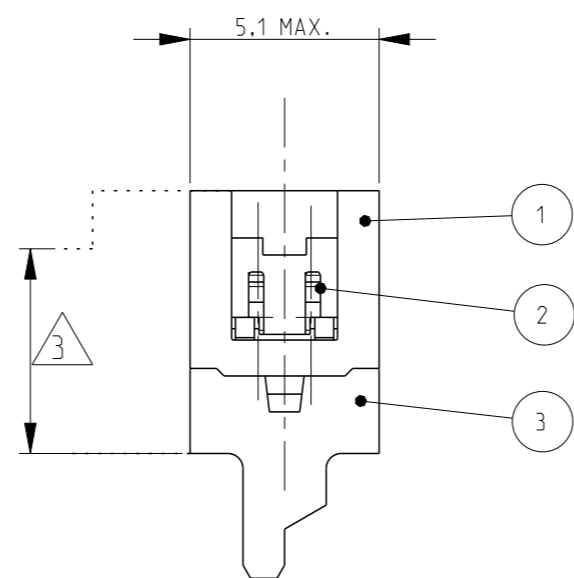

PART NUMBER BOX PACKAGING	PART NUMBER REEL PACKAGING	NO OF POS "n"	DIMENSION "A" MAX
7-215083-4	215083-4	4	8.6
7-215083-6	215083-6	6	11.1
7-215083-8	215083-8	8	13.6
8-215083-0	1-215083-0	10	16.2
8-215083-2	1-215083-2	12	18.7
8-215083-4	1-215083-4	14	21.3
8-215083-6	1-215083-6	16	23.8
8-215083-8	1-215083-8	18	26.3
9-215083-0	2-215083-0	20	28.9
9-215083-4	2-215083-4	24	34.0

FINISH	MATERIAL	DESCRIPTION	ITEM
--	GLASS FILLED POLYESTER (RED)	HOUSING	3
TIN OVER NICKEL PLATING	PHOSPHOR BRONZE	MALE CONTACT	2
--	GLASS FILLED POLYESTER (RED)	COVER	1

- NOTES:
- SHOWN IS A 10 POSITION CONNECTOR
 - FOR FLAT RIBBON CABLE REQUIREMENTS. SEE APPLICATION SPEC 114-19016.
 - CONNECTOR-HEIGHT AFTER CABLE TERMINATION 5.1 mm AVERAGE. DEPENDING ON PROCESSING. SEE APPLICATION SPEC 114-19016.

THIS DRAWING IS A CONTROLLED DOCUMENT.

DIMENSIONS: mm	TOLERANCES UNLESS OTHERWISE SPECIFIED:	DWN P.V.Tongerren	TE Connectivity
	0 PLC ±	CHK H SPELDE 24-08-01	STE Micro-MaTch MALE-ON-WIRE CONNECTOR
	1 PLC ±	APVD H SPELDE 24-08-01	
	2 PLC ±	PRODUCT SPEC 108-19052	
	3 PLC ±	APPLICATION SPEC 114-19016	
MATERIAL SEE TABLE	4 PLC ±	WEIGHT -	SIZE A3
	ANGLES ±	Customer Drawing	CAGE CODE 00779
	FINISH SEE TABLE	SCALE 5:1	DRAWING NO C-215083
		SHEET 1 OF 1	RESTRICTED TO -
		REV V2	