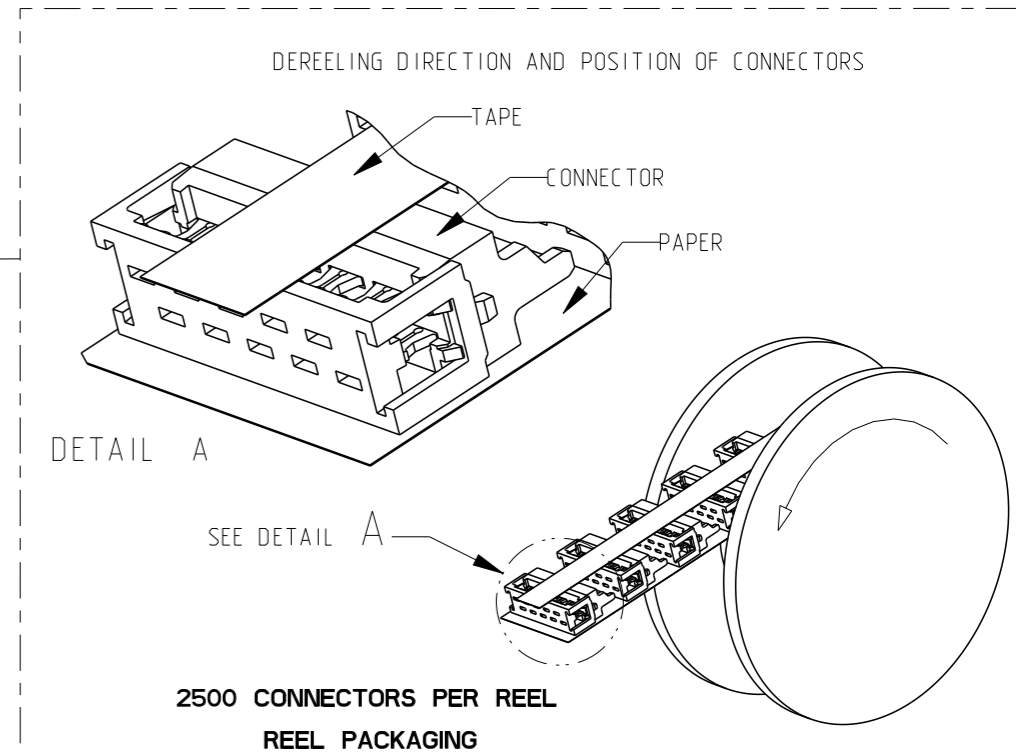

PART NUMBER BOX PACKAGING	PART NUMBER REEL PACKAGING	NO OF POS "n"	DIMENSION "A" MAX
7-215083-4	215083-4	4	8.6
7-215083-6	215083-6	6	11.1
7-215083-8	215083-8	8	13.6
8-215083-0	1-215083-0	10	16.2
8-215083-2	1-215083-2	12	18.7
8-215083-4	1-215083-4	14	21.3
8-215083-6	1-215083-6	16	23.8
8-215083-8	1-215083-8	18	26.3
9-215083-0	2-215083-0	20	28.9
9-215083-4	2-215083-4	24	34.0

FINISH	MATERIAL	DESCRIPTION	ITEM
--	GLASS FILLED POLYESTER (RED)	HOUSING	3
TIN OVER NICKEL PLATING	PHOSPHOR BRONZE	MALE CONTACT	2
--	GLASS FILLED POLYESTER (RED)	COVER	1

- NOTES:
- SHOWN IS A 10 POSITION CONNECTOR
 - FOR FLAT RIBBON CABLE REQUIREMENTS. SEE APPLICATION SPEC 114-19016.
 - CONNECTOR-HEIGHT AFTER CABLE TERMINATION 5.1 mm AVERAGE. DEPENDING ON PROCESSING. SEE APPLICATION SPEC 114-19016.

THIS DRAWING IS A CONTROLLED DOCUMENT.

DIMENSIONS: mm	TOLERANCES UNLESS OTHERWISE SPECIFIED:	DWN P.V.Tongerren	TE Connectivity
	0 PLC ±	CHK H SPELDE 24-08-01	STE Micro-MaTch MALE-ON-WIRE CONNECTOR
	1 PLC ±	APVD H SPELDE 24-08-01	
	2 PLC ±	PRODUCT SPEC 108-19052	
	3 PLC ±	APPLICATION SPEC 114-19016	
MATERIAL SEE TABLE	4 PLC ±	WEIGHT -	SIZE A3
	ANGLES ±	Customer Drawing	CAGE CODE 00779
	FINISH SEE TABLE	SCALE 5:1	DRAWING NO C-215083
		SHEET 1 OF 1	RESTRICTED TO -
		REV V2	