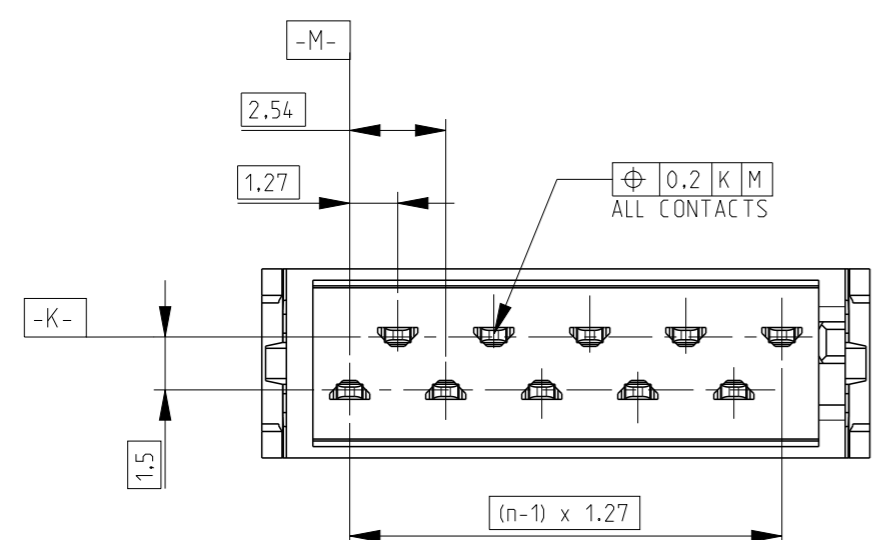

PART NUMBER BOX PACKAGING	PART NUMBER REEL PACKAGING	NO OF POS "n"	DIMENSION "A" MAX
7-215083-4	215083-4	4	8.6
7-215083-6	215083-6	6	11.1
7-215083-8	215083-8	8	13.6
8-215083-0	1-215083-0	10	16.2
8-215083-2	1-215083-2	12	18.7
8-215083-4	1-215083-4	14	21.3
8-215083-6	1-215083-6	16	23.8
8-215083-8	1-215083-8	18	26.3
9-215083-0	2-215083-0	20	28.9
9-215083-4	2-215083-4	24	34.0

FINISH	MATERIAL	DESCRIPTION	ITEM
--	GLASS FILLED POLYESTER (RED)	HOUSING	3
TIN OVER NICKEL PLATING	PHOSPHOR BRONZE	MALE CONTACT	2
--	GLASS FILLED POLYESTER (RED)	COVER	1

- NOTES:
- SHOWN IS A 10 POSITION CONNECTOR
 - FOR FLAT RIBBON CABLE REQUIREMENTS. SEE APPLICATION SPEC 114-19016.
 - CONNECTOR-HEIGHT AFTER CABLE TERMINATION 5.1 mm AVERAGE. DEPENDING ON PROCESSING. SEE APPLICATION SPEC 114-19016.

THIS DRAWING IS A CONTROLLED DOCUMENT.

DIMENSIONS: mm	TOLERANCES UNLESS OTHERWISE SPECIFIED:	DWN P.V.Tongerren	TE Connectivity
	0 PLC ±	CHK H SPELDE 24-08-01	STE Micro-MaTch MALE-ON-WIRE CONNECTOR
	1 PLC ±	APVD H SPELDE 24-08-01	
	2 PLC ±	PRODUCT SPEC 108-19052	
	3 PLC ±	APPLICATION SPEC 114-19016	
MATERIAL SEE TABLE	4 PLC ±	WEIGHT -	SIZE A3
	ANGLES ±	Customer Drawing	CAGE CODE 00779
	FINISH SEE TABLE	SCALE 5:1	DRAWING NO C-215083
		SHEET 1 OF 1	RESTRICTED TO -
		REV V2	