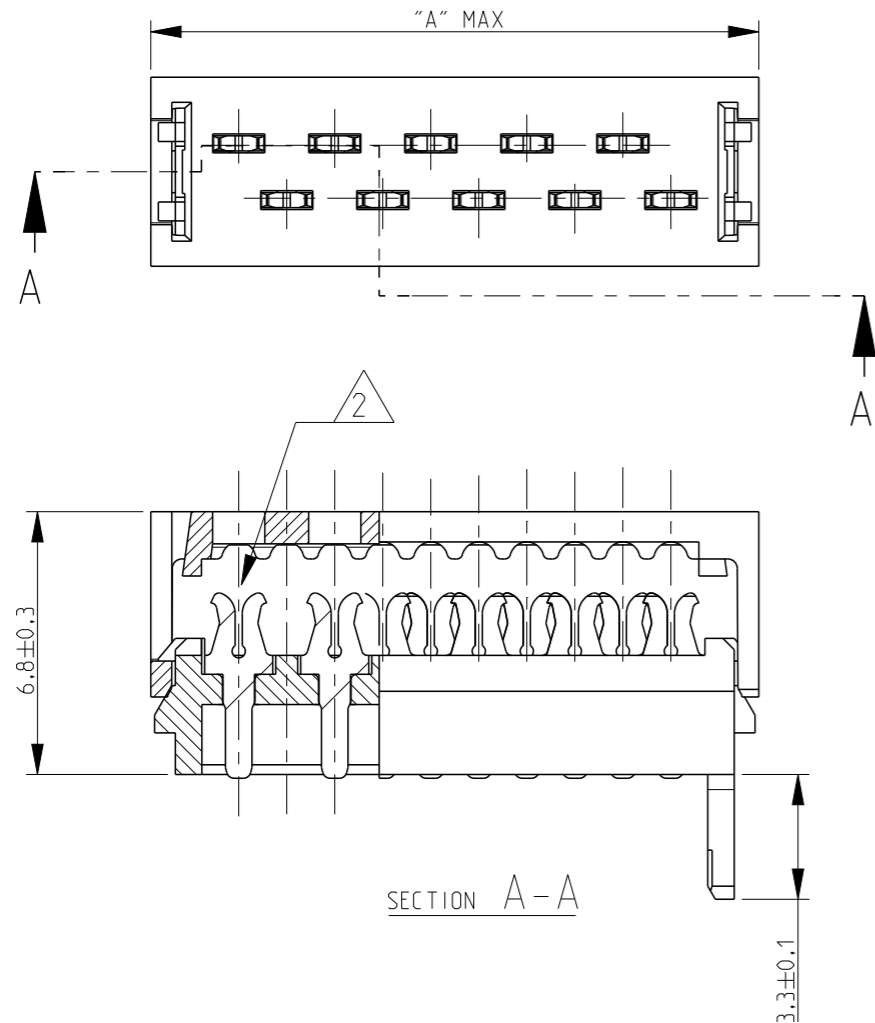

THIS DRAWING IS UNPUBLISHED. RELEASED FOR PUBLICATION
 © COPYRIGHT - BY - ALL RIGHTS RESERVED.

LOC	DIST	REVISIONS			
P	LTR	DESCRIPTION	DATE	DWN	APVD
H	-	V2	REFERENCE FOR OVERALL PITCH DIMENSION CORRECTED	09MAR2017	SS PS

PART NUMBER BOX PACKAGING	PART NUMBER REEL PACKAGING	NO OF POS "n"	DIMENSION "A" MAX
7-215083-4	215083-4	4	8.6
7-215083-6	215083-6	6	11.1
7-215083-8	215083-8	8	13.6
8-215083-0	1-215083-0	10	16.2
8-215083-2	1-215083-2	12	18.7
8-215083-4	1-215083-4	14	21.3
8-215083-6	1-215083-6	16	23.8
8-215083-8	1-215083-8	18	26.3
9-215083-0	2-215083-0	20	28.9
9-215083-4	2-215083-4	24	34.0

FINISH	MATERIAL	DESCRIPTION	ITEM
--	GLASS FILLED POLYESTER (RED)	HOUSING	3
TIN OVER NICKEL PLATING	PHOSPHOR BRONZE	MALE CONTACT	2
--	GLASS FILLED POLYESTER (RED)	COVER	1

- NOTES:
- SHOWN IS A 10 POSITION CONNECTOR
 - FOR FLAT RIBBON CABLE REQUIREMENTS. SEE APPLICATION SPEC 114-19016.
 - CONNECTOR-HEIGHT AFTER CABLE TERMINATION 5.1 mm AVERAGE. DEPENDING ON PROCESSING. SEE APPLICATION SPEC 114-19016.

THIS DRAWING IS A CONTROLLED DOCUMENT.

DIMENSIONS: mm	TOLERANCES UNLESS OTHERWISE SPECIFIED:	DWN P.V.Tongerren	TE Connectivity
	0 PLC ±	CHK H SPSELDE 24-08-01	NAME Micro-MaTch MALE-ON-WIRE CONNECTOR
	1 PLC ±	APVD H SPSELDE 24-08-01	
	2 PLC ±	PRODUCT SPEC 108-19052	
	3 PLC ±	APPLICATION SPEC 114-19016	
MATERIAL SEE TABLE	FINISH SEE TABLE	WEIGHT -	SIZE A3 CAGE CODE 00779 DRAWING NO C-215083 RESTRICTED TO -
		Customer Drawing	SCALE 5:1 SHEET 1 OF 1 REV V2