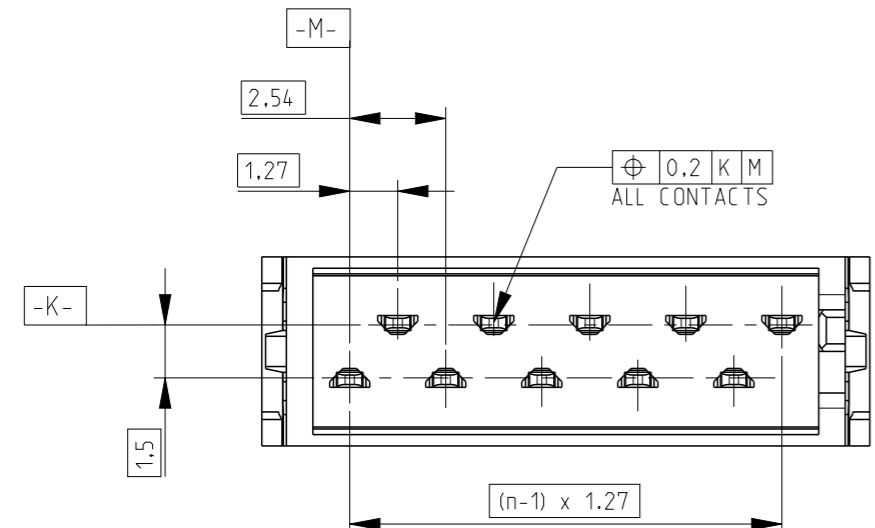

PART NUMBER BOX PACKAGING	PART NUMBER REEL PACKAGING	NO OF POS "n"	DIMENSION "A" MAX
7-215083-4	215083-4	4	8.6
7-215083-6	215083-6	6	11.1
7-215083-8	215083-8	8	13.6
8-215083-0	1-215083-0	10	16.2
8-215083-2	1-215083-2	12	18.7
8-215083-4	1-215083-4	14	21.3
8-215083-6	1-215083-6	16	23.8
8-215083-8	1-215083-8	18	26.3
9-215083-0	2-215083-0	20	28.9
9-215083-4	2-215083-4	24	34.0

FINISH	MATERIAL	DESCRIPTION	ITEM
--	GLASS FILLED POLYESTER (RED)	HOUSING	3
TIN OVER NICKEL PLATING	PHOSPHOR BRONZE	MALE CONTACT	2
--	GLASS FILLED POLYESTER (RED)	COVER	1

- NOTES:
- SHOWN IS A 10 POSITION CONNECTOR
 - FOR FLAT RIBBON CABLE REQUIREMENTS. SEE APPLICATION SPEC 114-19016.
 - CONNECTOR-HEIGHT AFTER CABLE TERMINATION 5.1 mm AVERAGE. DEPENDING ON PROCESSING. SEE APPLICATION SPEC 114-19016.

THIS DRAWING IS A CONTROLLED DOCUMENT.

DIMENSIONS: mm	TOLERANCES UNLESS OTHERWISE SPECIFIED:	DWN P.V.Tongerren	TE Connectivity
	0 PLC ±	CHK H SPSELDE 24-08-01	NAME Micro-MaTch MALE-ON-WIRE CONNECTOR
	1 PLC ±	APVD H SPSELDE 24-08-01	
	2 PLC ±	PRODUCT SPEC 108-19052	
	3 PLC ±	APPLICATION SPEC 114-19016	
MATERIAL SEE TABLE	FINISH SEE TABLE	WEIGHT -	SIZE A3 CAGE CODE 00779 DRAWING NO C-215083 RESTRICTED TO -
		Customer Drawing	SCALE 5:1 SHEET 1 OF 1 REV V2