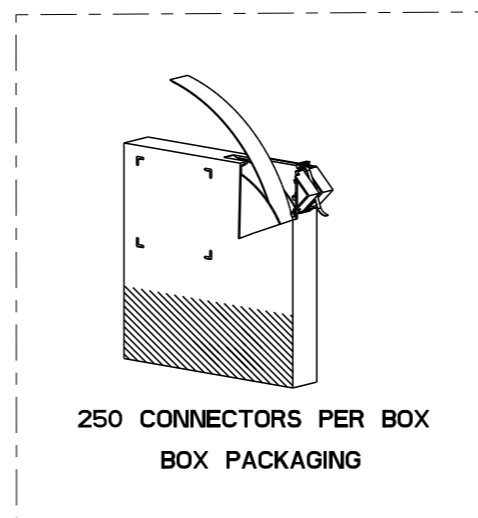

PART NUMBER BOX PACKAGING	PART NUMBER REEL PACKAGING	NO OF POS "n"	DIMENSION "A" MAX
7-215083-4	215083-4	4	8.6
7-215083-6	215083-6	6	11.1
7-215083-8	215083-8	8	13.6
8-215083-0	1-215083-0	10	16.2
8-215083-2	1-215083-2	12	18.7
8-215083-4	1-215083-4	14	21.3
8-215083-6	1-215083-6	16	23.8
8-215083-8	1-215083-8	18	26.3
9-215083-0	2-215083-0	20	28.9
9-215083-4	2-215083-4	24	34.0

FINISH	MATERIAL	DESCRIPTION	ITEM
--	GLASS FILLED POLYESTER (RED)	HOUSING	3
TIN OVER NICKEL PLATING	PHOSPHOR BRONZE	MALE CONTACT	2
--	GLASS FILLED POLYESTER (RED)	COVER	1

- NOTES:
- SHOWN IS A 10 POSITION CONNECTOR
 - FOR FLAT RIBBON CABLE REQUIREMENTS. SEE APPLICATION SPEC 114-19016.
 - CONNECTOR-HEIGHT AFTER CABLE TERMINATION 5.1 mm AVERAGE. DEPENDING ON PROCESSING. SEE APPLICATION SPEC 114-19016.