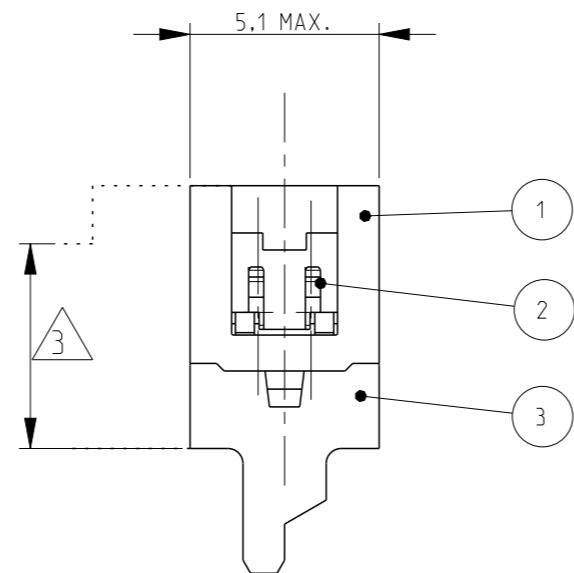

THIS DRAWING IS UNPUBLISHED. RELEASED FOR PUBLICATION
 © COPYRIGHT - BY - ALL RIGHTS RESERVED.

LOC	DIST	REVISIONS			
P	LTR	DESCRIPTION	DATE	DWN	APVD
H	-	V2	REFERENCE FOR OVERALL PITCH DIMENSION CORRECTED	09MAR2017	SS PS

PART NUMBER BOX PACKAGING	PART NUMBER REEL PACKAGING	NO OF POS "n"	DIMENSION "A" MAX
7-215083-4	215083-4	4	8.6
7-215083-6	215083-6	6	11.1
7-215083-8	215083-8	8	13.6
8-215083-0	1-215083-0	10	16.2
8-215083-2	1-215083-2	12	18.7
8-215083-4	1-215083-4	14	21.3
8-215083-6	1-215083-6	16	23.8
8-215083-8	1-215083-8	18	26.3
9-215083-0	2-215083-0	20	28.9
9-215083-4	2-215083-4	24	34.0

FINISH	MATERIAL	DESCRIPTION	ITEM
--	GLASS FILLED POLYESTER (RED)	HOUSING	3
TIN OVER NICKEL PLATING	PHOSPHOR BRONZE	MALE CONTACT	2
--	GLASS FILLED POLYESTER (RED)	COVER	1

- NOTES:
- SHOWN IS A 10 POSITION CONNECTOR
 - FOR FLAT RIBBON CABLE REQUIREMENTS. SEE APPLICATION SPEC 114-19016.
 - CONNECTOR-HEIGHT AFTER CABLE TERMINATION 5.1 mm AVERAGE. DEPENDING ON PROCESSING. SEE APPLICATION SPEC 114-19016.

THIS DRAWING IS A CONTROLLED DOCUMENT.

DIMENSIONS: mm	TOLERANCES UNLESS OTHERWISE SPECIFIED:	DWN P.V.Tongerren	TE Connectivity
	0 PLC ±	CHK H SPSELDE 24-08-01	NAME Micro-MaTch MALE-ON-WIRE CONNECTOR
	1 PLC ±	APVD H SPSELDE 24-08-01	
	2 PLC ±	PRODUCT SPEC 108-19052	
	3 PLC ±	APPLICATION SPEC 114-19016	
MATERIAL SEE TABLE	FINISH SEE TABLE	WEIGHT -	SIZE A3 CAGE CODE 00779 DRAWING NO C-215083 RESTRICTED TO -
		Customer Drawing	SCALE 5:1 SHEET 1 OF 1 REV V2