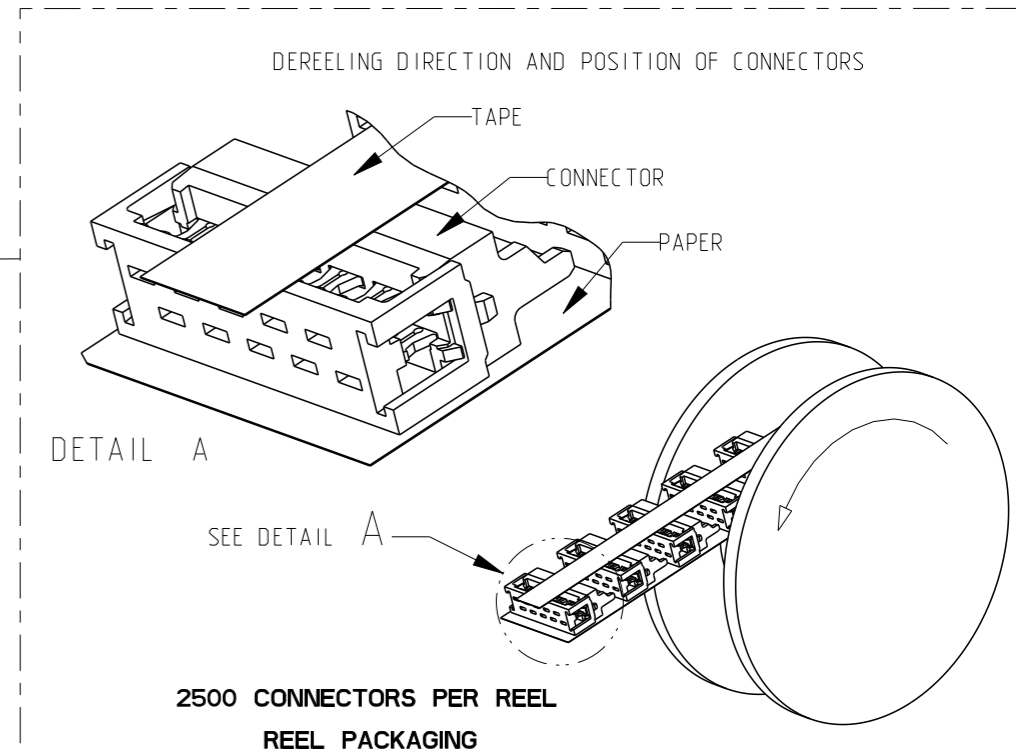

PART NUMBER BOX PACKAGING	PART NUMBER REEL PACKAGING	NO OF POS "n"	DIMENSION "A" MAX
7-215083-4	215083-4	4	8.6
7-215083-6	215083-6	6	11.1
7-215083-8	215083-8	8	13.6
8-215083-0	1-215083-0	10	16.2
8-215083-2	1-215083-2	12	18.7
8-215083-4	1-215083-4	14	21.3
8-215083-6	1-215083-6	16	23.8
8-215083-8	1-215083-8	18	26.3
9-215083-0	2-215083-0	20	28.9
9-215083-4	2-215083-4	24	34.0

FINISH	MATERIAL	DESCRIPTION	ITEM
--	GLASS FILLED POLYESTER (RED)	HOUSING	3
TIN OVER NICKEL PLATING	PHOSPHOR BRONZE	MALE CONTACT	2
--	GLASS FILLED POLYESTER (RED)	COVER	1

- NOTES:
- SHOWN IS A 10 POSITION CONNECTOR
 - FOR FLAT RIBBON CABLE REQUIREMENTS. SEE APPLICATION SPEC 114-19016.
 - CONNECTOR-HEIGHT AFTER CABLE TERMINATION 5.1 mm AVERAGE. DEPENDING ON PROCESSING. SEE APPLICATION SPEC 114-19016.

THIS DRAWING IS A CONTROLLED DOCUMENT.

DIMENSIONS: mm	TOLERANCES UNLESS OTHERWISE SPECIFIED:	DWN P.V.Tongerren	TE Connectivity
	0 PLC ±	CHK H SPSELDE 24-08-01	NAME Micro-MaTch MALE-ON-WIRE CONNECTOR
	1 PLC ±	APVD H SPSELDE 24-08-01	
	2 PLC ±	PRODUCT SPEC 108-19052	
	3 PLC ±	APPLICATION SPEC 114-19016	
MATERIAL SEE TABLE	FINISH SEE TABLE	WEIGHT -	SIZE A3 CAGE CODE 00779 DRAWING NO C-215083 RESTRICTED TO -
		Customer Drawing	SCALE 5:1 SHEET 1 OF 1 REV V2