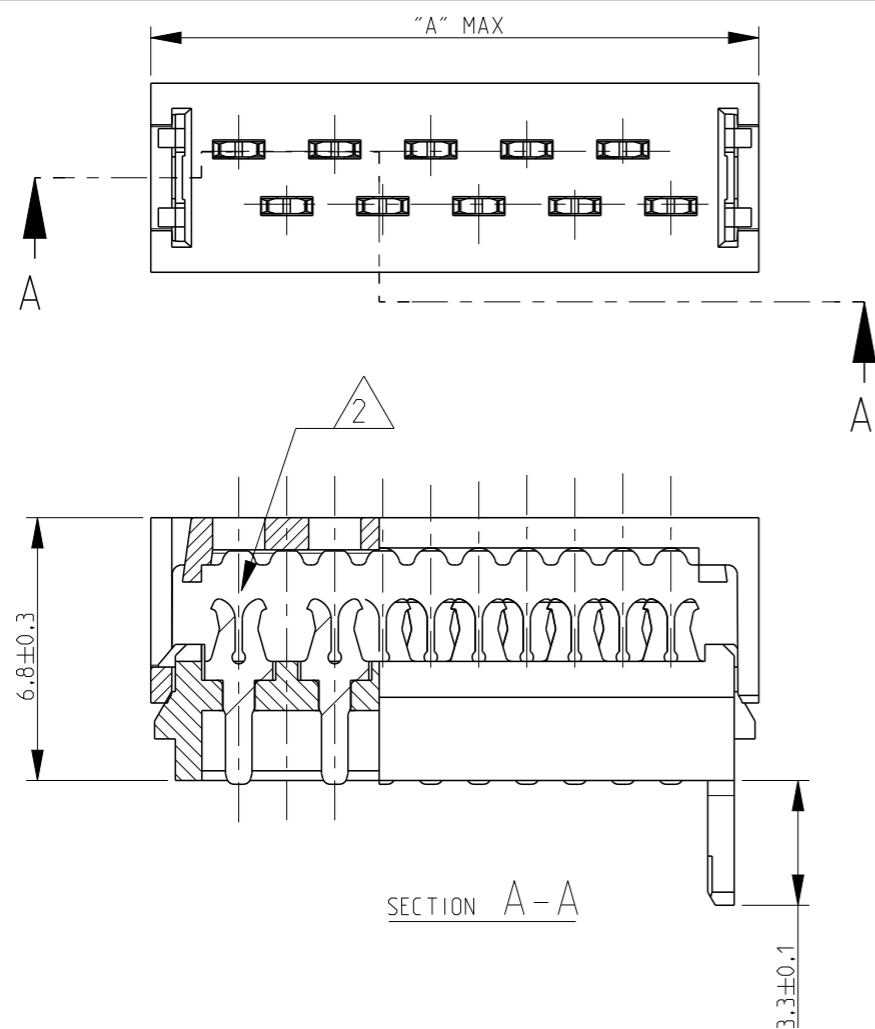

PART NUMBER BOX PACKAGING	PART NUMBER REEL PACKAGING	NO OF POS "n"	DIMENSION "A" MAX
7-215083-4	215083-4	4	8.6
7-215083-6	215083-6	6	11.1
7-215083-8	215083-8	8	13.6
8-215083-0	1-215083-0	10	16.2
8-215083-2	1-215083-2	12	18.7
8-215083-4	1-215083-4	14	21.3
8-215083-6	1-215083-6	16	23.8
8-215083-8	1-215083-8	18	26.3
9-215083-0	2-215083-0	20	28.9
9-215083-4	2-215083-4	24	34.0

- NOTES:
- SHOWN IS A 10 POSITION CONNECTOR
 - FOR FLAT RIBBON CABLE REQUIREMENTS. SEE APPLICATION SPEC 114-19016.
 - CONNECTOR-HEIGHT AFTER CABLE TERMINATION 5.1 mm AVERAGE. DEPENDING ON PROCESSING. SEE APPLICATION SPEC 114-19016.

FINISH	MATERIAL	DESCRIPTION	ITEM
--	GLASS FILLED POLYESTER (RED)	HOUSING	3
TIN OVER NICKEL PLATING	PHOSPHOR BRONZE	MALE CONTACT	2
--	GLASS FILLED POLYESTER (RED)	COVER	1

THIS DRAWING IS A CONTROLLED DOCUMENT.

DIMENSIONS: mm	TOLERANCES UNLESS OTHERWISE SPECIFIED:	DWN P.V.Tongerren	TE Connectivity
	0 PLC ±	CHK H SPSELDE 24-08-01	NAME Micro-MaTch MALE-ON-WIRE CONNECTOR
	1 PLC ±	APVD H SPSELDE 24-08-01	
	2 PLC ±	PRODUCT SPEC 108-19052	
	3 PLC ±	APPLICATION SPEC 114-19016	
MATERIAL SEE TABLE	FINISH SEE TABLE	WEIGHT -	SIZE A3 CAGE CODE 00779 DRAWING NO C-215083 RESTRICTED TO -
		Customer Drawing	SCALE 5:1 SHEET 1 OF 1 REV V2