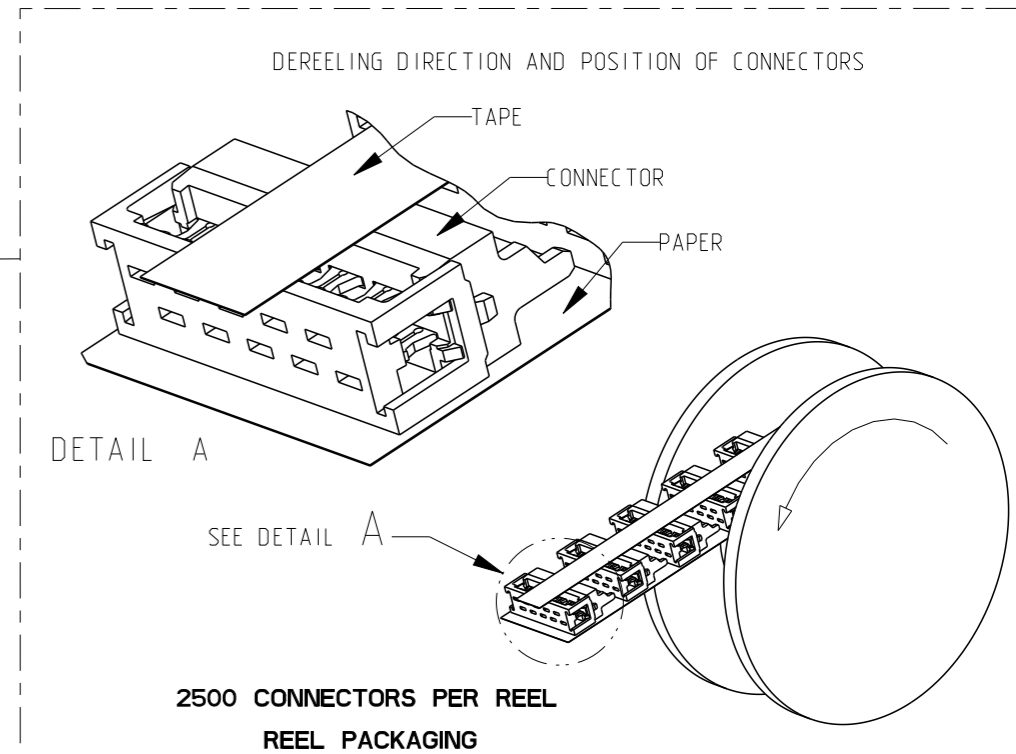

PART NUMBER BOX PACKAGING	PART NUMBER REEL PACKAGING	NO OF POS "n"	DIMENSION "A" MAX
7-215083-4	215083-4	4	8.6
7-215083-6	215083-6	6	11.1
7-215083-8	215083-8	8	13.6
8-215083-0	1-215083-0	10	16.2
8-215083-2	1-215083-2	12	18.7
8-215083-4	1-215083-4	14	21.3
8-215083-6	1-215083-6	16	23.8
8-215083-8	1-215083-8	18	26.3
9-215083-0	2-215083-0	20	28.9
9-215083-4	2-215083-4	24	34.0

- NOTES:
- SHOWN IS A 10 POSITION CONNECTOR
 - FOR FLAT RIBBON CABLE REQUIREMENTS. SEE APPLICATION SPEC 114-19016.
 - CONNECTOR-HEIGHT AFTER CABLE TERMINATION 5.1 mm AVERAGE. DEPENDING ON PROCESSING. SEE APPLICATION SPEC 114-19016.

FINISH	MATERIAL	DESCRIPTION	ITEM
--	GLASS FILLED POLYESTER (RED)	HOUSING	3
TIN OVER NICKEL PLATING	PHOSPHOR BRONZE	MALE CONTACT	2
--	GLASS FILLED POLYESTER (RED)	COVER	1

THIS DRAWING IS A CONTROLLED DOCUMENT.

DIMENSIONS: mm	TOLERANCES UNLESS OTHERWISE SPECIFIED:	DWN P.V.Tongerren	TE Connectivity
	0 PLC ±	CHK H SPSELDE 24-08-01	NAME Micro-MaTch MALE-ON-WIRE CONNECTOR
	1 PLC ±	APVD H SPSELDE 24-08-01	
	2 PLC ±	PRODUCT SPEC 108-19052	
	3 PLC ±	APPLICATION SPEC 114-19016	
MATERIAL SEE TABLE	FINISH SEE TABLE	WEIGHT -	SIZE A3 CAGE CODE 00779 DRAWING NO C-215083 RESTRICTED TO -
		Customer Drawing	SCALE 5:1 SHEET 1 OF 1 REV V2