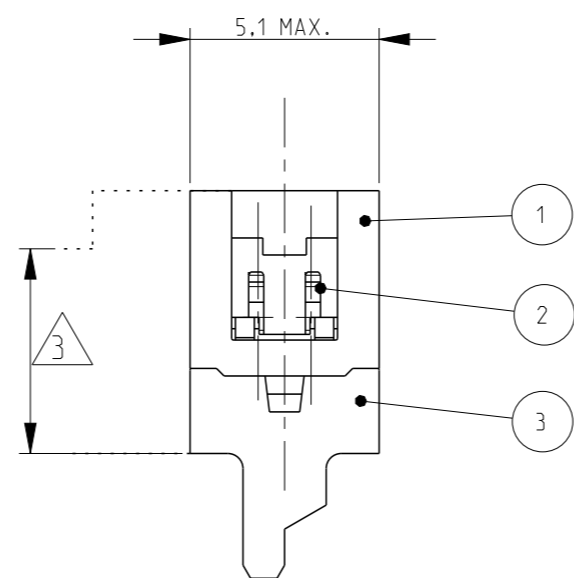

PART NUMBER BOX PACKAGING	PART NUMBER REEL PACKAGING	NO OF POS "n"	DIMENSION "A" MAX
7-215083-4	215083-4	4	8.6
7-215083-6	215083-6	6	11.1
7-215083-8	215083-8	8	13.6
8-215083-0	1-215083-0	10	16.2
8-215083-2	1-215083-2	12	18.7
8-215083-4	1-215083-4	14	21.3
8-215083-6	1-215083-6	16	23.8
8-215083-8	1-215083-8	18	26.3
9-215083-0	2-215083-0	20	28.9
9-215083-4	2-215083-4	24	34.0

- NOTES:
- SHOWN IS A 10 POSITION CONNECTOR
 - FOR FLAT RIBBON CABLE REQUIREMENTS. SEE APPLICATION SPEC 114-19016.
 - CONNECTOR-HEIGHT AFTER CABLE TERMINATION 5.1 mm AVERAGE. DEPENDING ON PROCESSING. SEE APPLICATION SPEC 114-19016.

FINISH	MATERIAL	DESCRIPTION	ITEM
--	GLASS FILLED POLYESTER (RED)	HOUSING	3
TIN OVER NICKEL PLATING	PHOSPHOR BRONZE	MALE CONTACT	2
--	GLASS FILLED POLYESTER (RED)	COVER	1

THIS DRAWING IS A CONTROLLED DOCUMENT.

DIMENSIONS: mm	TOLERANCES UNLESS OTHERWISE SPECIFIED:	DWN P.V.Tongerren	TE Connectivity
	0 PLC ±	CHK H SPSELDE 24-08-01	NAME Micro-MaTch MALE-ON-WIRE CONNECTOR
	1 PLC ±	APVD H SPSELDE 24-08-01	
	2 PLC ±	PRODUCT SPEC 108-19052	
	3 PLC ±	APPLICATION SPEC 114-19016	
MATERIAL SEE TABLE	FINISH SEE TABLE	WEIGHT -	SIZE A3 CAGE CODE 00779 DRAWING NO C-215083 RESTRICTED TO -
		Customer Drawing	SCALE 5:1 SHEET 1 OF 1 REV V2