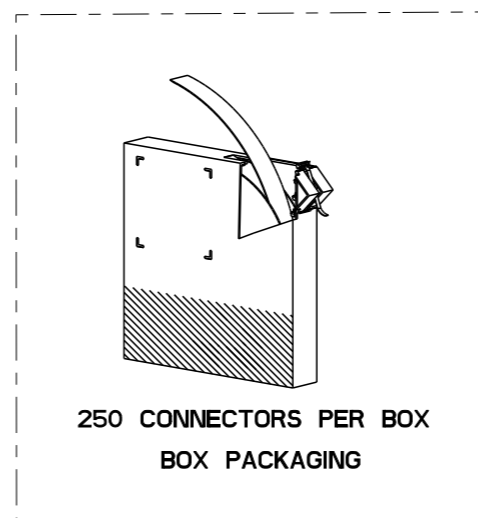

PART NUMBER BOX PACKAGING	PART NUMBER REEL PACKAGING	NO OF POS "n"	DIMENSION "A" MAX
7-215083-4	215083-4	4	8.6
7-215083-6	215083-6	6	11.1
7-215083-8	215083-8	8	13.6
8-215083-0	1-215083-0	10	16.2
8-215083-2	1-215083-2	12	18.7
8-215083-4	1-215083-4	14	21.3
8-215083-6	1-215083-6	16	23.8
8-215083-8	1-215083-8	18	26.3
9-215083-0	2-215083-0	20	28.9
9-215083-4	2-215083-4	24	34.0

- NOTES:
- SHOWN IS A 10 POSITION CONNECTOR
 - FOR FLAT RIBBON CABLE REQUIREMENTS. SEE APPLICATION SPEC 114-19016.
 - CONNECTOR-HEIGHT AFTER CABLE TERMINATION 5.1 mm AVERAGE. DEPENDING ON PROCESSING. SEE APPLICATION SPEC 114-19016.