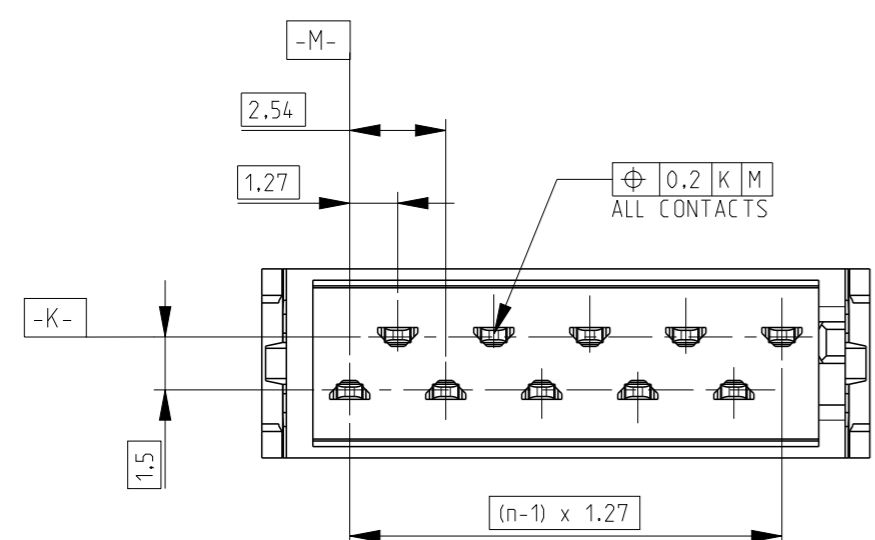

PART NUMBER BOX PACKAGING	PART NUMBER REEL PACKAGING	NO OF POS "n"	DIMENSION "A" MAX
7-215083-4	215083-4	4	8.6
7-215083-6	215083-6	6	11.1
7-215083-8	215083-8	8	13.6
8-215083-0	1-215083-0	10	16.2
8-215083-2	1-215083-2	12	18.7
8-215083-4	1-215083-4	14	21.3
8-215083-6	1-215083-6	16	23.8
8-215083-8	1-215083-8	18	26.3
9-215083-0	2-215083-0	20	28.9
9-215083-4	2-215083-4	24	34.0

- NOTES:
- SHOWN IS A 10 POSITION CONNECTOR
 - FOR FLAT RIBBON CABLE REQUIREMENTS. SEE APPLICATION SPEC 114-19016.
 - CONNECTOR-HEIGHT AFTER CABLE TERMINATION 5.1 mm AVERAGE. DEPENDING ON PROCESSING. SEE APPLICATION SPEC 114-19016.

FINISH	MATERIAL	DESCRIPTION	ITEM
--	GLASS FILLED POLYESTER (RED)	HOUSING	3
TIN OVER NICKEL PLATING	PHOSPHOR BRONZE	MALE CONTACT	2
--	GLASS FILLED POLYESTER (RED)	COVER	1

THIS DRAWING IS A CONTROLLED DOCUMENT.

DIMENSIONS: mm	TOLERANCES UNLESS OTHERWISE SPECIFIED:	DWN P.V.Tongerren	TE Connectivity
	0 PLC ±	CHK H SPSELDE 24-08-01	NAME Micro-MaTch MALE-ON-WIRE CONNECTOR
	1 PLC ±	APVD H SPSELDE 24-08-01	
	2 PLC ±	PRODUCT SPEC 108-19052	
	3 PLC ±	APPLICATION SPEC 114-19016	
MATERIAL SEE TABLE	FINISH SEE TABLE	WEIGHT -	SIZE A3 CAGE CODE 00779 DRAWING NO C-215083 RESTRICTED TO -
		Customer Drawing	SCALE 5:1 SHEET 1 OF 1 REV V2