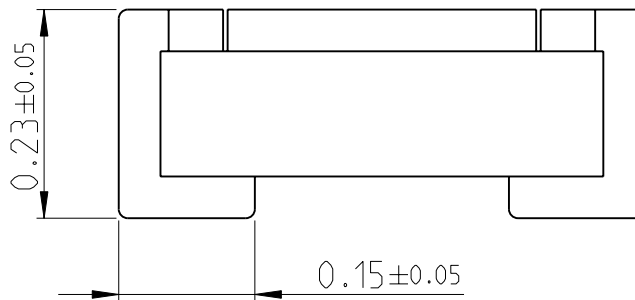

LOC	DIST	REVISIONS					
-	-	P	LTR	DESCRIPTION	DATE	DWN	APVD
		BA		NEW DRAWING	24APR2012	KR	St.P