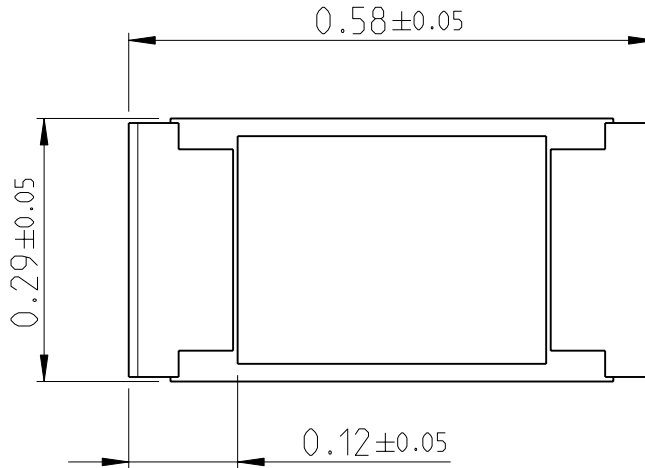

LOC	DIST	REVISIONS					
-	-	P	LTR	DESCRIPTION	DATE	DWN	APVD
		BA		NEW DRAWING	24APR2012	KR	St.P