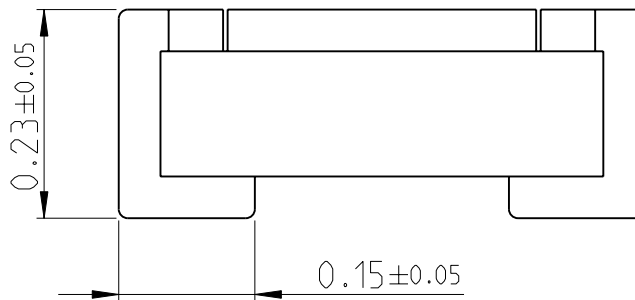

LOC	DIST	REVISIONS				
P	LTR	DESCRIPTION	DATE	DWN	APVD	
-	-	BA	NEW DRAWING	24APR2012	KR	St.P