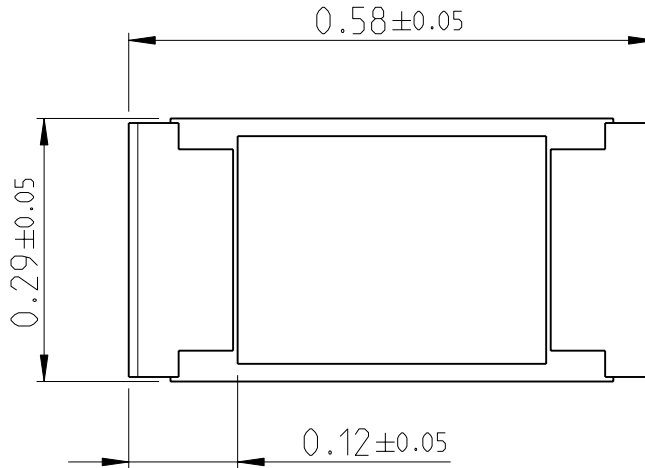

LOC	DIST	REVISIONS				
P	LTR	DESCRIPTION	DATE	DWN	APVD	
-	-	BA	NEW DRAWING	24APR2012	KR	St.P