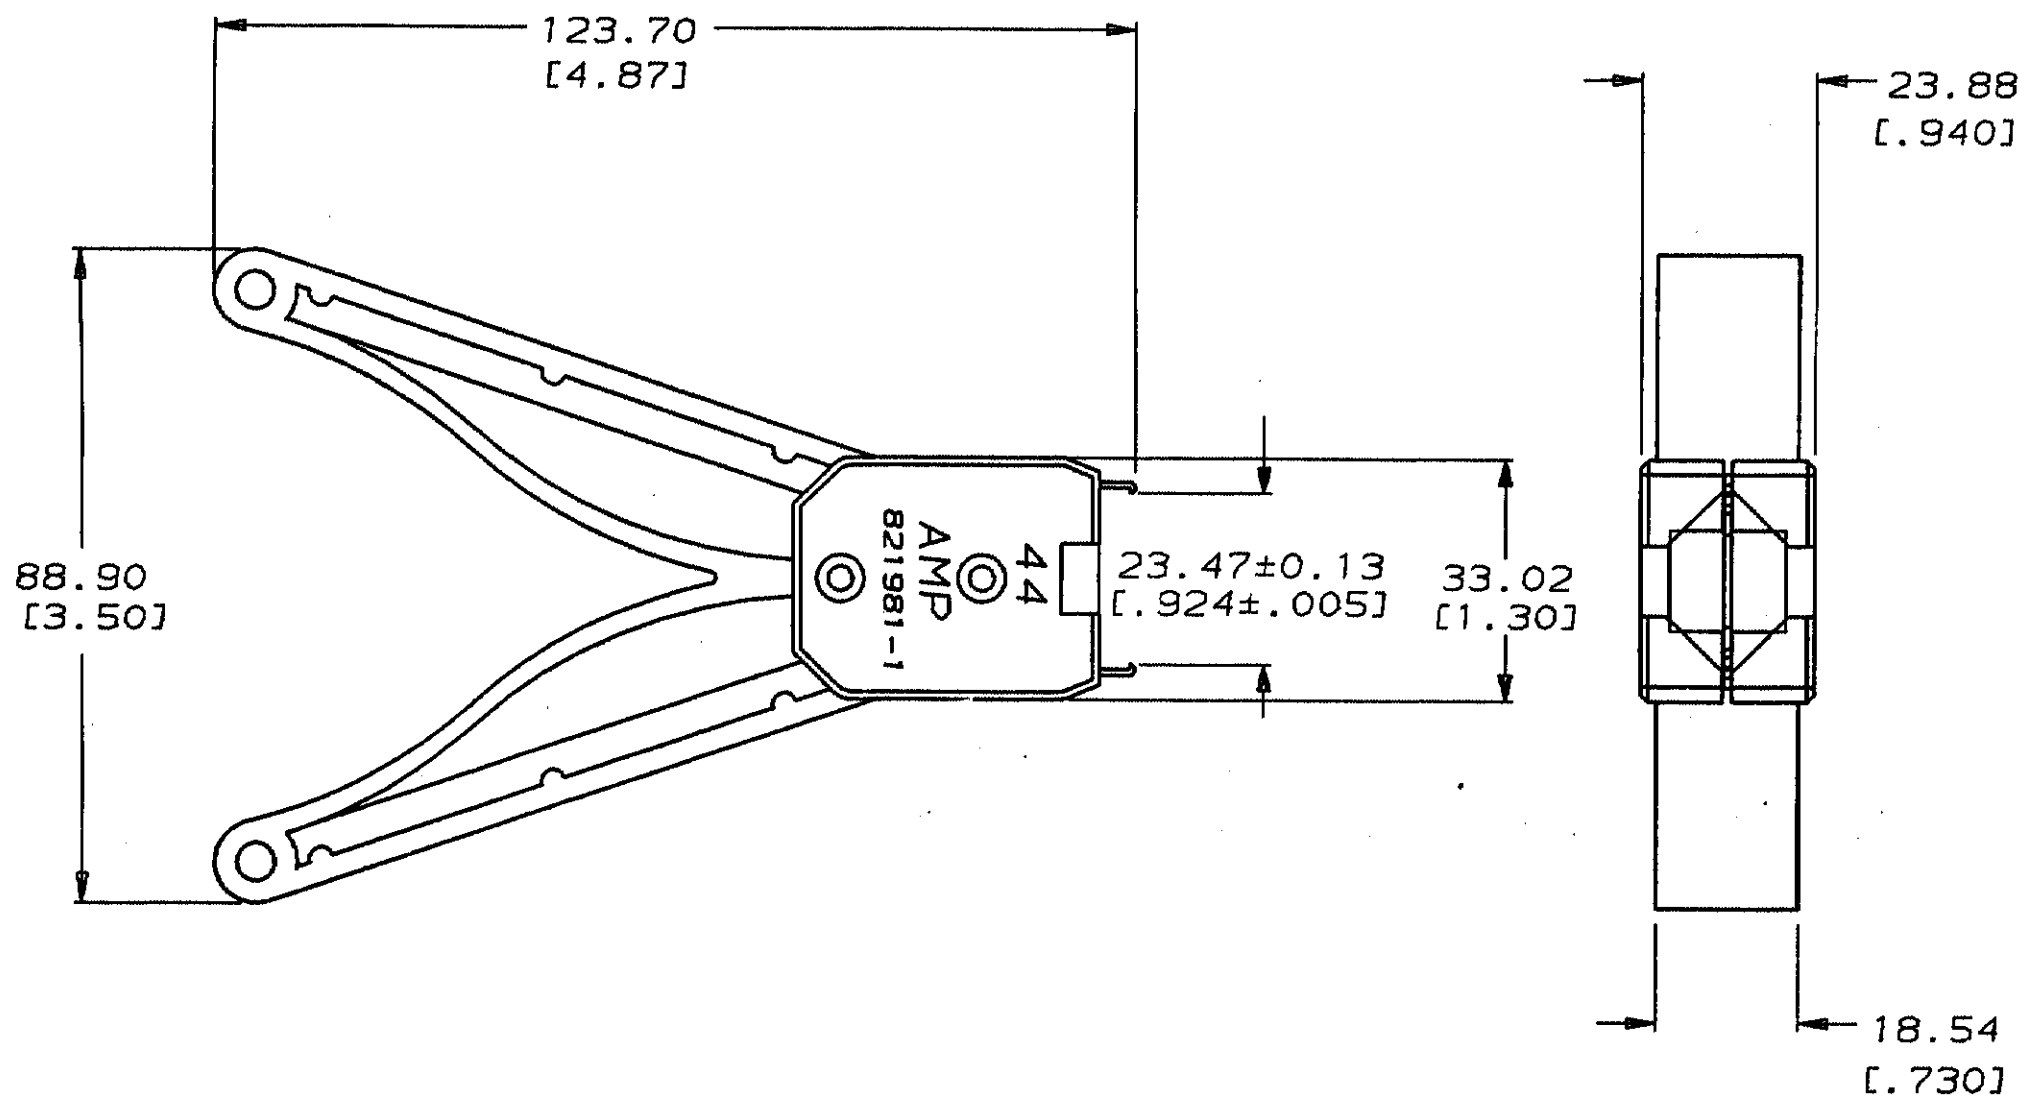

821981-1 SHOWN

DO NOT SCALE PRINT. UNLESS SPECIFIED DIMENSIONS IN mm [INCHES] TOLERANCES ON, 2 PLC DEC ± 0.2 [.01] 3 PLC DEC ± 0.25 [.010] ANGLES ± -		DR 8-1-91 C. WHITT		PART NO	
MATERIAL HANDLE- POLYACETAL END CAPS- POLYACETAL HOOK- STAINLESS STEEL 1.07±0.08 [.042±.003] THK		CHK 8-1-91 R. MILLER		AMP AMP Incorporated Harrisburg, PA 17105-3608	
FINISH HANDLE- COLOR, BLUE END CAPS- COLOR, BLUE		APPD 8-7-91 K. KREIDLER		NAME	
		APPD -		TOOL, EXTRACTION, PLCC, 44 POSN.	
		PRODUCT SPEC -		SIZE	CAGE CODE
		APPLICATION SPEC -		B	00773
		WEIGHT -		SCALE	DRAWING NO
				1:1	821981
				SHEET	- OF -