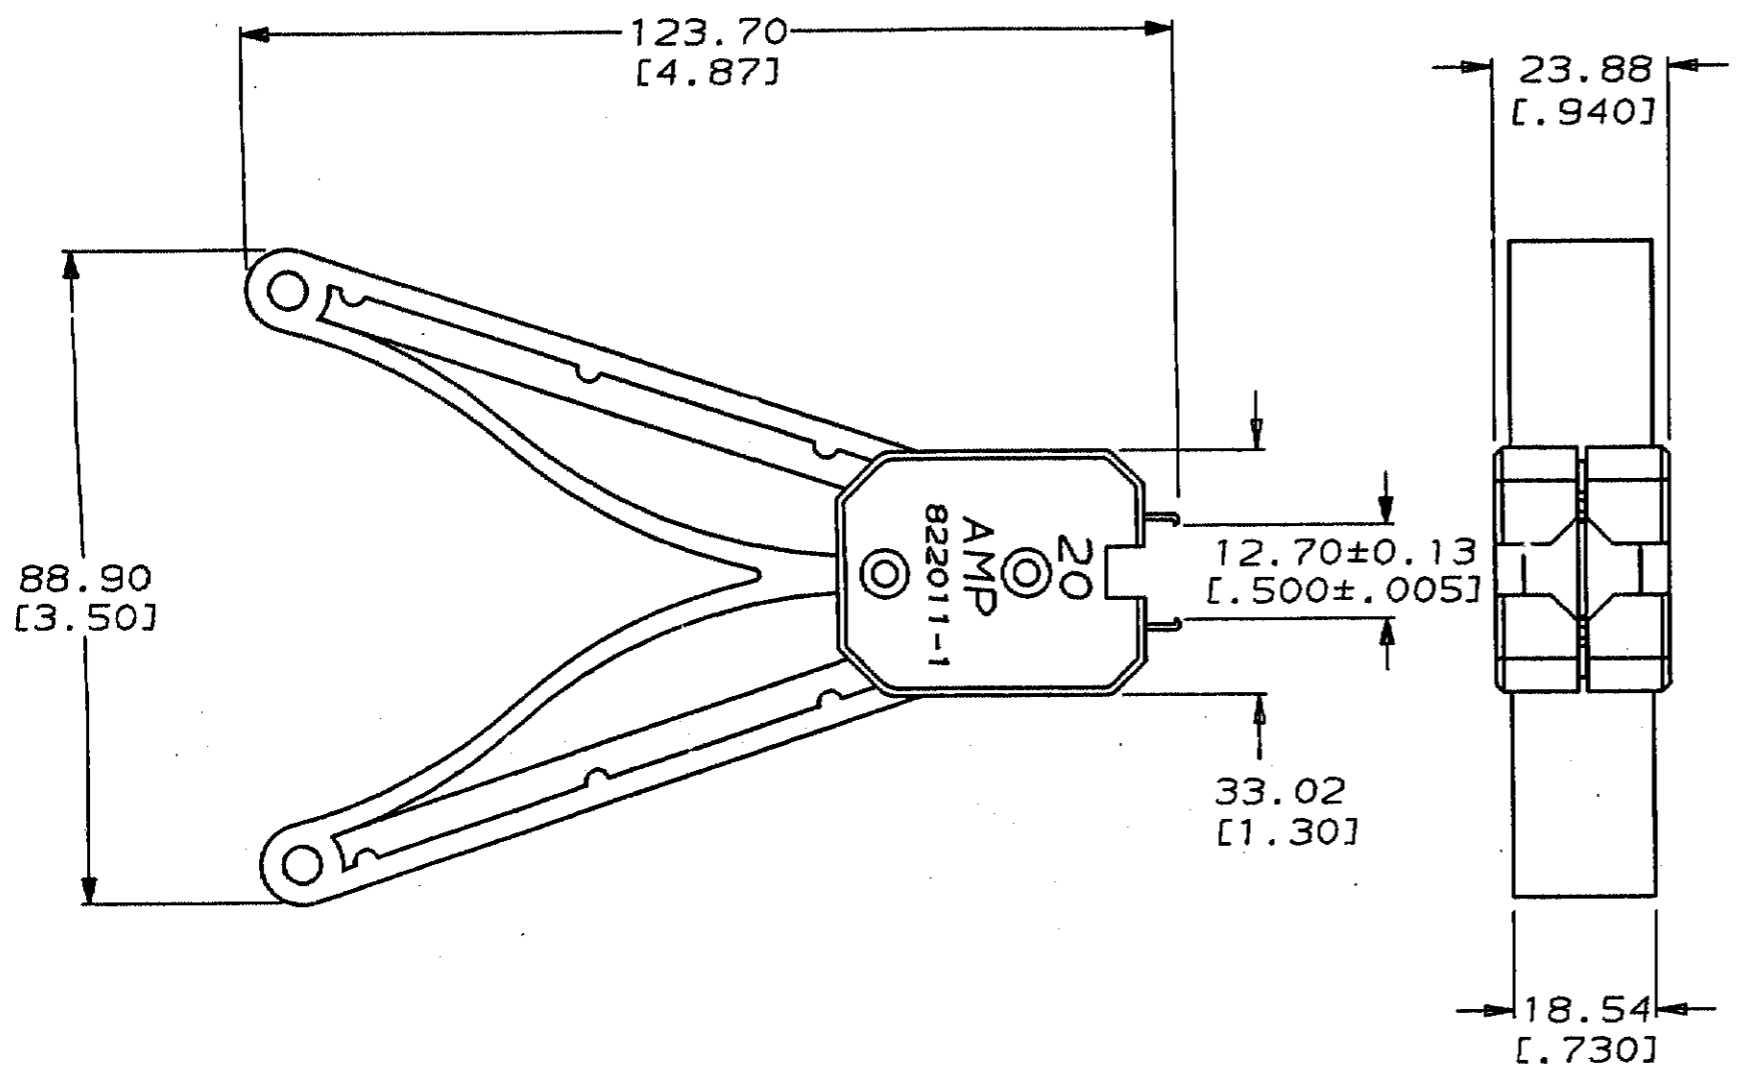

822011-1 SHOWN

DO NOT SCALE PRINT. UNLESS SPECIFIED DIMENSIONS IN mm [INCHES] TOLERANCES ON: 2 PLC DEC ± 0.2 (.01) 3 PLC DEC ± 0.25 (.010) ANGLES * -		DR 8-1-91 C. WHITT CHK 8-1-91 R. MILLER APPD 8-7-91 K. KREIDLER APPD - PRODUCT SPEC - APPLICATION SPEC - WEIGHT -		PART NO <b>AMP</b> AMP Incorporated Harrisburg, PA 17105-3608 NAME TOOL, EXTRACTION, PLCC, 20 POSN. SIZE B CAGE CODE 00779 DRAWING NO 822011 SCALE 1:1 SHEET - OF -	
MATERIAL HANDLE- POLYACETAL END CAPS- POLYACETAL HOOK- STAINLESS STEEL 1.07±0.08 [0.042±.003] THK FINISH HANDLE- COLOR, BLUE END CAPS- COLOR, BLUE					