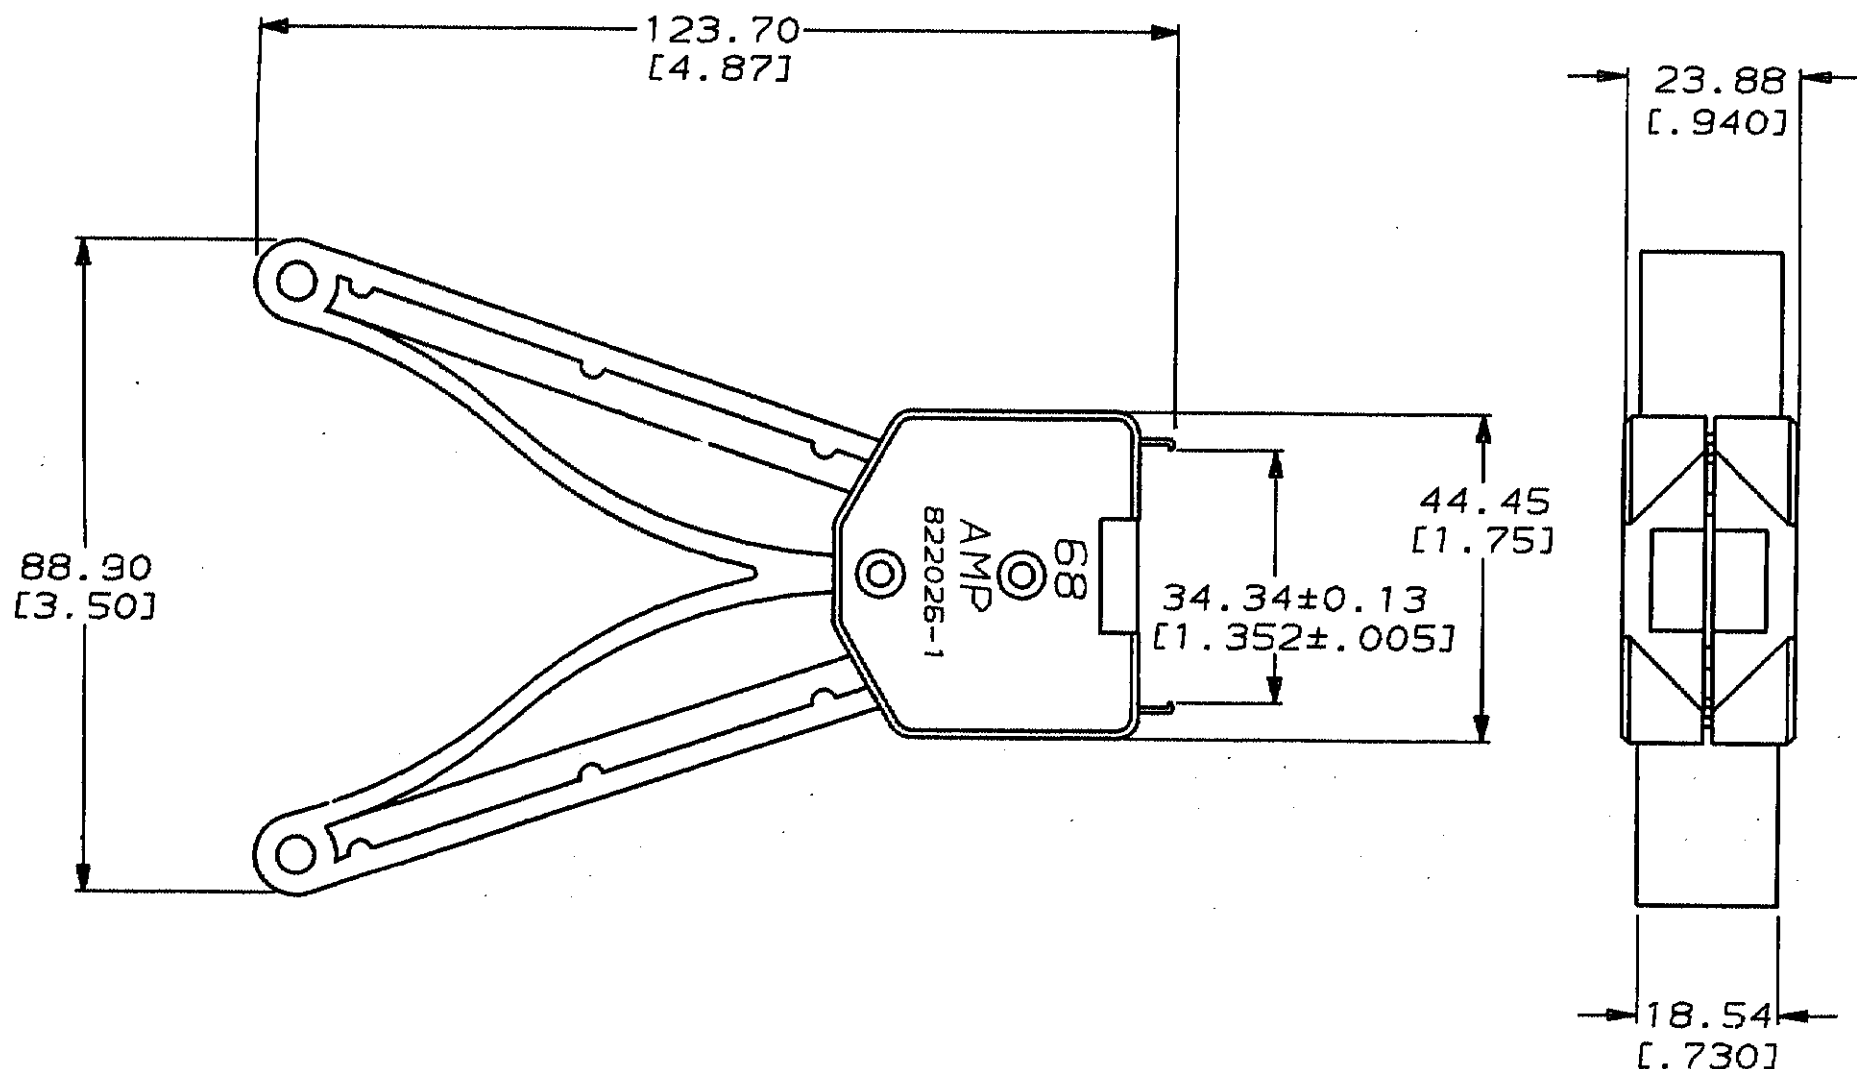

LOC	DIST	REVISIONS				
AG	53	P	F	ZONE	LTR	
		✓			B	
DESCRIPTION					DATE	APPD
REVISED PER AG-3047					10-27-92	PC CW

822026-1 SHOWN

DO NOT SCALE PRINT. UNLESS SPECIFIED DIMENSIONS IN mm [INCHES]		PART NO	
TOLERANCES ON: 2 PLC DEC ± 0.2 [.01] 3 PLC DEC ± 0.25 [.010] ANGLES * -		AMP AMP Incorporated Harrisburg, PA 17105-3608	
MATERIAL HANDLE- POLYACETAL END CAPS- POLYACETAL HOOK- STAINLESS STEEL 1.07±0.08 [.042±.003] THK		NAME TOOL, EXTRACTION, PLCC, 68 POSN.	
FINISH HANDLE- COLOR, BLUE END CAPS- COLOR, BLUE		DR 8-1-91 C.WHITT	SIZE B
		CHK 8-1-91 R.MILLER	CAGE CODE 00779
		APPD 8-7-91 K.KREIDLER	DRAWING NO 822026
		APPD -	SCALE 1:1
		PRODUCT SPEC -	SHEET - OF -
		APPLICATION SPEC -	
		WEIGHT -	