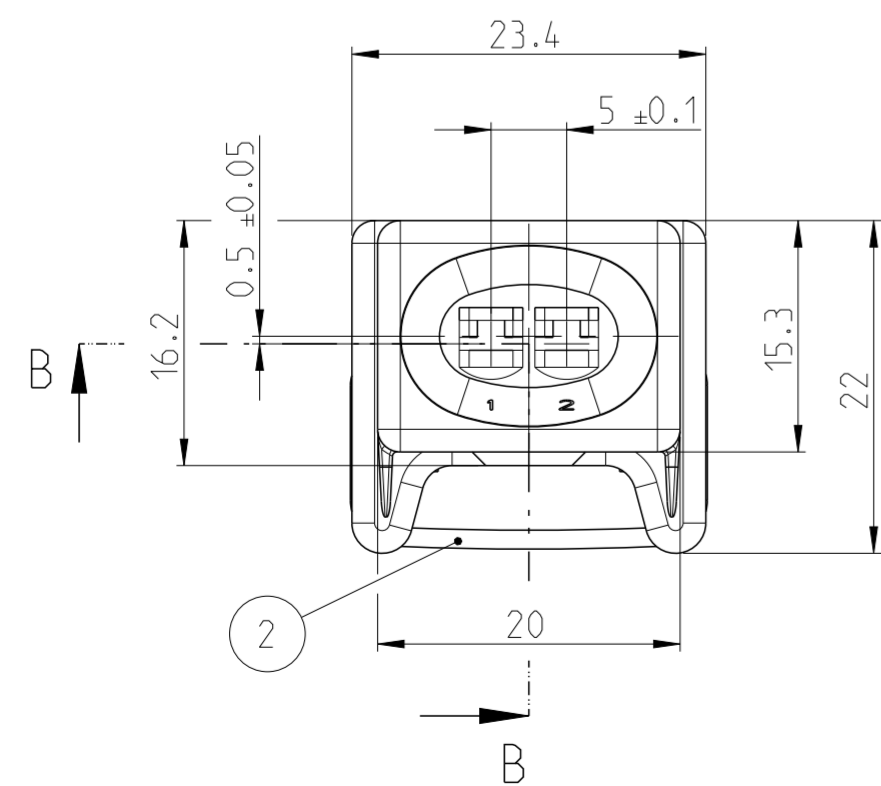

P	LTR	DESCRIPTION	DATE	DWN	APVD
A4		REVISED PER ECO-11-005294	29APR2011	RK	HMR
A5		OBSOLETE PN 827551-6	17DEC2021	KMD	SCK

827551-8	827551-7	827551-6	827551-5	827551-4	827551-3	827551-2	827551-1	PART-NO.	DESCRIPTION	ITEM NO.	MATERIAL	COLOR
1	1	1	1	1	1	1	1	927374-8	2 POS. HOUSING	3	PA 6.6 GFV 30	YELLOW
								927374-7		3		RED
								927374-6		3		GREEN
								927374-5		3		BLUE
								927374-4		3		BROWN
								927374-3		3		BLACK
								927374-2		3		GREY
								927374-1		3		NATURAL
1	1	1	1	1	1	1	1	827547-1	SPRING	2	DIN 2076	
1	1	1	1	1	1	1	1	825383-1	SEALING	1	NEOPRENE	

A5  
OBSOLETE

THIS DRAWING IS A CONTROLLED DOCUMENT.

DIMENSIONS:	TOLERANCES UNLESS OTHERWISE SPECIFIED:
mm	±0.3mm
	0 PLC ±0.1
	1 PLC ±0.1
	2 PLC ±0.1
	3 PLC ±0.1
	4 PLC ±0.1
ANGLES	±2.5°
FINISH	

DWN	12 JUL 1983
CHK	Hoschek
	09 AUG 1983
APVD	Ryll
	25 AUG 2006
NAME	Bleicher M.
PRODUCT SPEC	
APPLICATION SPEC	
WEIGHT	
CUSTOMER DRAWING	

**STE** TE Connectivity

ASSY FOR 2POS. HSG.  
FOR JUNIOR-TIMER CONTACT  
2 pol. Hehaeuse fuer Junior-Timer Kontakt

SIZE: A2 CAGE CODE: 100779 DRAWING NO: C-827551 RESTRICTED TO: -

SCALE: 2:1 SHEET: 1 OF 1 REV: A5