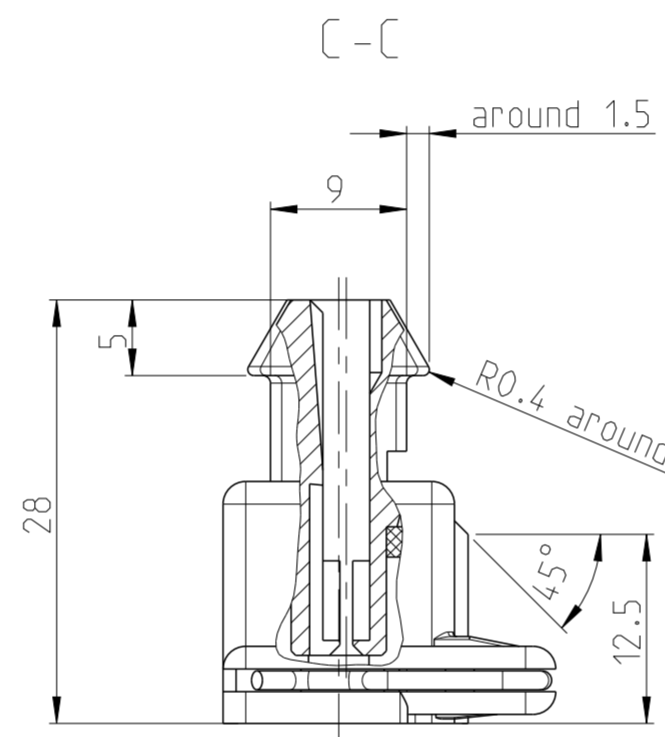

P	LTR	DESCRIPTION	DATE	DWN	APVD
A4		REVISED PER ECO-11-005294	29APR2011	RK	HMR
A5		OBSOLETE PN 827551-6	17DEC2021	KMD	SCK

827551-8	827551-7	827551-6	827551-5	827551-4	827551-3	827551-2	827551-1	PART-NO.	DESCRIPTION	ITEM NO.	MATERIAL	COLOR
1	1	1	1	1	1	1	1	927374-8	2 POS. HOUSING	3	PA 6.6 GFV 30	YELLOW
								927374-7		3		RED
								927374-6		3		GREEN
								927374-5		3		BLUE
								927374-4		3		BROWN
								927374-3		3		BLACK
								927374-2		3		GREY
								927374-1		3		NATURAL
1	1	1	1	1	1	1	1	827547-1	SPRING	2	DIN 2076	
1	1	1	1	1	1	1	1	825383-1	SEALING	1	NEOPRENE	

A5  
OBSOLETE

THIS DRAWING IS A CONTROLLED DOCUMENT.

DIMENSIONS:	TOLERANCES UNLESS OTHERWISE SPECIFIED:
mm	±0.3mm
	0 PLC ±0.1
	1 PLC ±0.1
	2 PLC ±0.1
	3 PLC ±0.1
	4 PLC ±0.1
ANGLES	±2.5°
FINISH	

DWN	12 JUL 1983
CHK	Hoschek
	09 AUG 1983
APVD	Ryll
	25 AUG 2006
NAME	Bleicher M.
PRODUCT SPEC	
APPLICATION SPEC	
WEIGHT	
CUSTOMER DRAWING	

**STE** TE Connectivity

ASSY FOR 2POS. HSG.  
FOR JUNIOR-TIMER CONTACT  
2 pol. Hehaeuse fuer Junior-Timer Kontakt

SIZE: A2 CAGE CODE: 100779 DRAWING NO: C-827551 RESTRICTED TO: -

SCALE: 2:1 SHEET: 1 OF 1 REV: A5