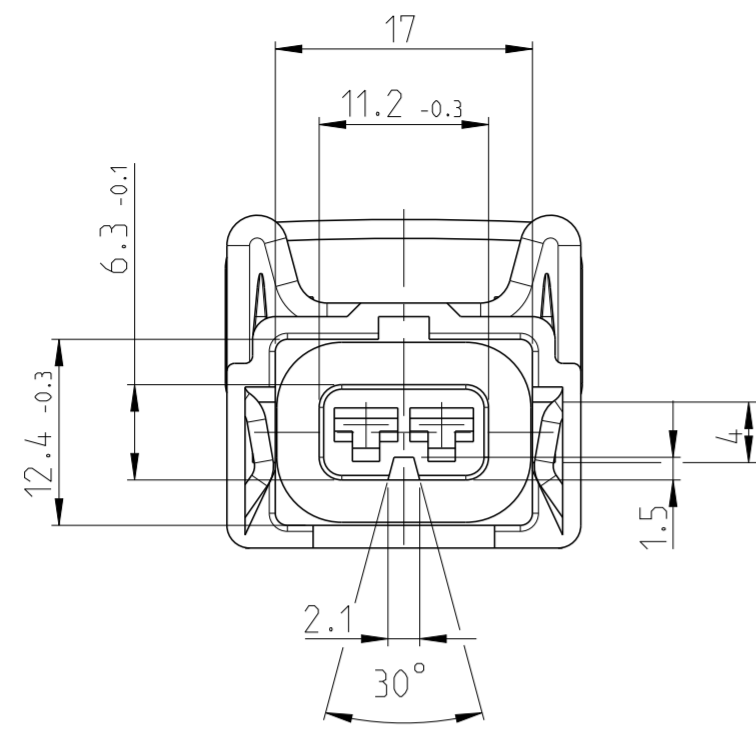

P	LTR	DESCRIPTION	DATE	DWN	APVD
A4		REVISED PER ECO-11-005294	29APR2011	RK	HMR
A5		OBSOLETE PN 827551-6	17DEC2021	KMD	SCK

827551-8	827551-7	827551-6	827551-5	827551-4	827551-3	827551-2	827551-1	PART-NO.	DESCRIPTION	ITEM NO.	MATERIAL	COLOR
1	1	1	1	1	1	1	1	927374-8	2 POS. HOUSING	3	PA 6.6 GFV 30	YELLOW
								927374-7		3		RED
								927374-6		3		GREEN
								927374-5		3		BLUE
								927374-4		3		BROWN
								927374-3		3		BLACK
								927374-2		3		GREY
								927374-1		3		NATURAL
1	1	1	1	1	1	1	1	827547-1	SPRING	2	DIN 2076	
1	1	1	1	1	1	1	1	825383-1	SEALING	1	NEOPRENE	

A5  
OBSOLETE

THIS DRAWING IS A CONTROLLED DOCUMENT.

DIMENSIONS:	TOLERANCES UNLESS OTHERWISE SPECIFIED:
mm	±0.3mm
	0 PLC ±0.1
	1 PLC ±0.1
	2 PLC ±0.1
	3 PLC ±0.1
	4 PLC ±0.1
ANGLES	±2.5°
FINISH	

DWN	12 JUL 1983
CHK	Hoschek
	09 AUG 1983
APVD	Ryll
	25 AUG 2006
NAME	Bleicher M.
PRODUCT SPEC	
APPLICATION SPEC	
WEIGHT	
CUSTOMER DRAWING	

**STE** TE Connectivity

ASSY FOR 2POS. HSG.  
FOR JUNIOR-TIMER CONTACT  
2 pol. Hehaeuse fuer Junior-Timer Kontakt

SIZE: A2 CAGE CODE: 100779 DRAWING NO: C-827551 RESTRICTED TO: -

SCALE: 2:1 SHEET: 1 OF 1 REV: A5