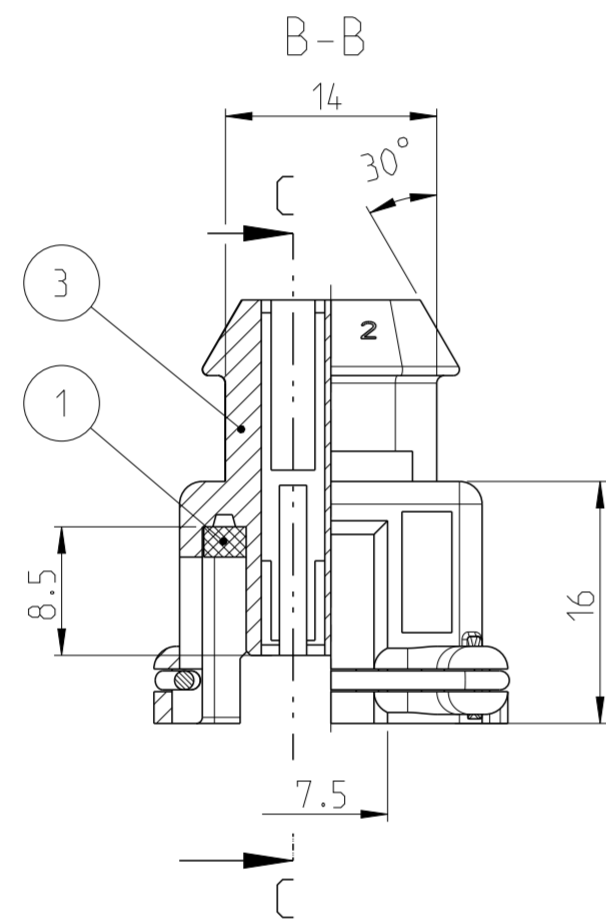

P	LTR	DESCRIPTION	DATE	DWN	APVD
A4		REVISED PER ECO-11-005294	29APR2011	RK	HMR
A5		OBSOLETE PN 827551-6	17DEC2021	KMD	SCK

827551-8	827551-7	827551-6	827551-5	827551-4	827551-3	827551-2	827551-1	PART-NO.	DESCRIPTION	ITEM NO.	MATERIAL	COLOR
1	1	1	1	1	1	1	1	927374-8	2 POS. HOUSING	3	PA 6.6 GFV 30	YELLOW
								927374-7		3		RED
								927374-6		3		GREEN
								927374-5		3		BLUE
								927374-4		3		BROWN
								927374-3		3		BLACK
								927374-2		3		GREY
								927374-1		3		NATURAL
1	1	1	1	1	1	1	1	827547-1	SPRING	2	DIN 2076	
1	1	1	1	1	1	1	1	825383-1	SEALING	1	NEOPRENE	

A5  
OBSOLETE

THIS DRAWING IS A CONTROLLED DOCUMENT.

DIMENSIONS:	TOLERANCES UNLESS OTHERWISE SPECIFIED:
mm	±0.3mm
	0 PLC ±0.1
	1 PLC ±0.1
	2 PLC ±0.1
	3 PLC ±0.1
	4 PLC ±0.1
ANGLES	±2.5°
FINISH	

DWN	12 JUL 1983
CHK	Hoschek
	09 AUG 1983
APVD	Ryll
	25 AUG 2006
NAME	Bleicher M.
PRODUCT SPEC	
APPLICATION SPEC	
WEIGHT	
CUSTOMER DRAWING	

**STE** TE Connectivity

ASSY FOR 2POS. HSG.  
FOR JUNIOR-TIMER CONTACT  
2 pol. Hehaeuse fuer Junior-Timer Kontakt

SIZE: A2 CAGE CODE: 100779 DRAWING NO: C-827551 RESTRICTED TO: -

SCALE: 2:1 SHEET: 1 OF 1 REV: A5