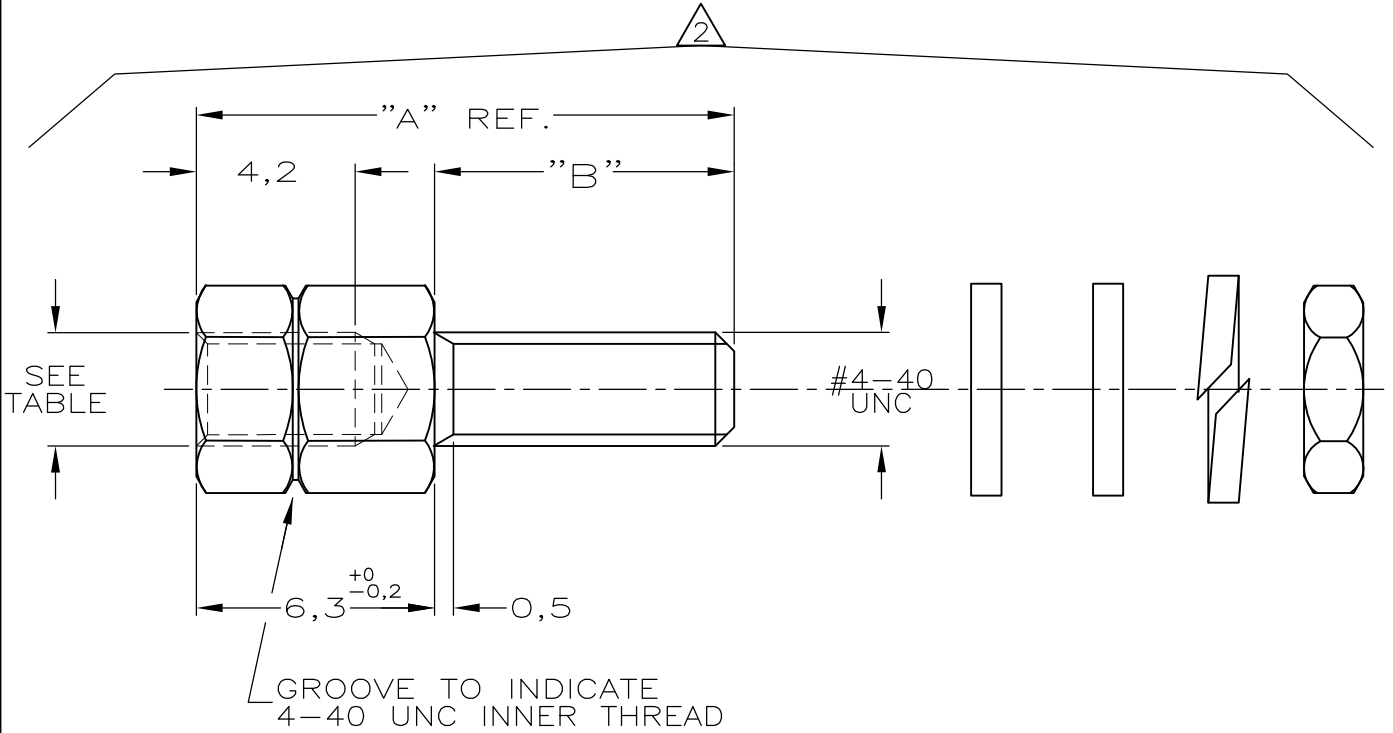

LOC	DIST	REVISIONS					
		P	LTR	DESCRIPTION	DATE	DWN	APVD
—	—		B	H-9720	21-04-92	S.M.	C.V.T.
			B1	REVISED PER ECO-09-023313	13OCT09	KK	AEG
			B2	ECR-10-026542	05JAN11	KK	HMR

NOTES:

- 1 PARTS PACKED UNASSEMBLED
- 2 THIS KIT CONTAINS TWO SCREWLOCK ASSEMBLIES.
- 3 FEMALE SCREWLOCK :BRASS
NUT AND RINGS :STEEL
- 4 OBSOLETE PARTS: OBSOLETE CIS STREAMLINING PER D.RENAUD/D.SINISI
- 5 OBSOLETE

M3	11,0	17,2	TINPLATED	BRASS	828347-6	4
4-40 UNC	11,0	17,2			828347-5	
M3	9,7	15,9			828347-4	5
M3	5,0	11,2			828347-3	4
4-40 UNC	9,7	15,9			828347-2	
4-40 UNC	5,0	11,2			828347-1	
THREAD	DIM "B"	DIM "A"	FINISH	MATERIAL	ORDERNUMBER	

RELEASED FOR PUBLICATION

ALL RIGHTS RESERVED.

THIS DRAWING IS UNPUBLISHED.

COPYRIGHT - By -

DIMENSIONS: mm	DWN D.KESSLER.	02-04-91	MATERIAL	-	FINISH	-
	CHK C.v.TILBURG.	23-04-91				
TOLERANCES UNLESS OTHERWISE SPECIFIED:	APVD L.v.SOEST.	25-04-91				
0 PLC ± -	PRODUCT SPEC		NAME AMPLIMITE,KIT,FEMALE SCREWLOCK ASSEMBLY			
1 PLC ± -	APPLICATION SPEC		SIZE	CAGE CODE	DRAWING NO	RESTRICTED TO
2 PLC ± -	WEIGHT		A4	00779	C-828347	-
3 PLC ± -	CUSTOMER DRAWING		SCALE	-	SHEET	1 OF 1
4 PLC ± -						REV B2
ANGLES ± -						