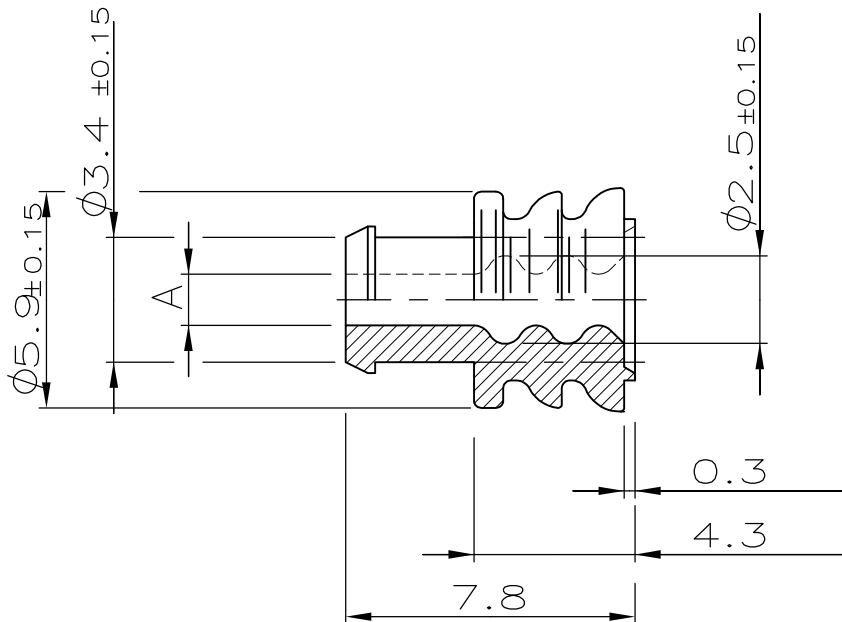

MATED WITH: -	LOC A	DIST -	REVISIONS					
			P	LTR	DESCRIPTION	DATE	DWN	APVD
PROJECT NR.: 87-9187			K11	REVISED PER ECR-12-002298		06FEB2012	Mah	Abele

828921-3	1.9 ± 0.15	OBSOLETE
828921-2	1.5 ± 0.15	OBSOLETE
828921-1	1.5 ± 0.15	
PN	Maß A	

Bemerkungen
NOTES

- Einzelheiten der Ausfuehrung bleiben dem Hersteller ueberlassen
DETAILS OF DESIGN ARE LEFT TO MANUFACTURER
- Passend fuer Drahtgroessenbereich > 1 - 2.5mm²
SUITABLE FOR WIRE SIZE RANGE:
- Passend fuer Isolationsdurchmesser:
SUITABLE FOR INSULATION DIAMETER: 2.1 - 3.0
- Bestueckungshilfe fuer Einzelleiterabdichtung siehe: TE CONNECTIVITY: 965702
INSERTER FOR SINGLE WIRE SEAL SEE :
- Keine Luftloecher zulaessig
NO AIR BUBBLES PERMITTED

1 : 1

nur für Handzangen-
verarbeitung / oelfrei
FOR HAND TOOL PROCESS ONLY
OILFREE

THIS DRAWING IS UNPUBLISHED. ALL RIGHTS RESERVED. © COPYRIGHT - By -

DIMENSIONS: mm	DWN	P. Gaupp	17 APR 97	MATERIAL	-	FINISH	-
	CHK	D. Kämpel	21 APR 97	TE TE Connectivity			
TOLERANCES UNLESS OTHERWISE SPECIFIED: p. ISO 2768 p. DIN 16901 - 160	APVD	-	-				
0 PLC ± -	PRODUCT SPEC	108-18263-1		NAME 2.5mm System, Einzeldichtung 2.5MM SYSTEM, SINGLE WIRE SEAL			
1 PLC ± -	APPLICATION SPEC	114-18031					
2 PLC ± -	WEIGHT	-		SIZE	A4	CAGE CODE	00779
3 PLC ± -	CUSTOMER DRAWING	SCALE		DRAWING NO	C-828921		RESTRICTED TO
4 PLC ± -				SCALE	5:1	SHEET	1 OF 1
ANGLES ± -							