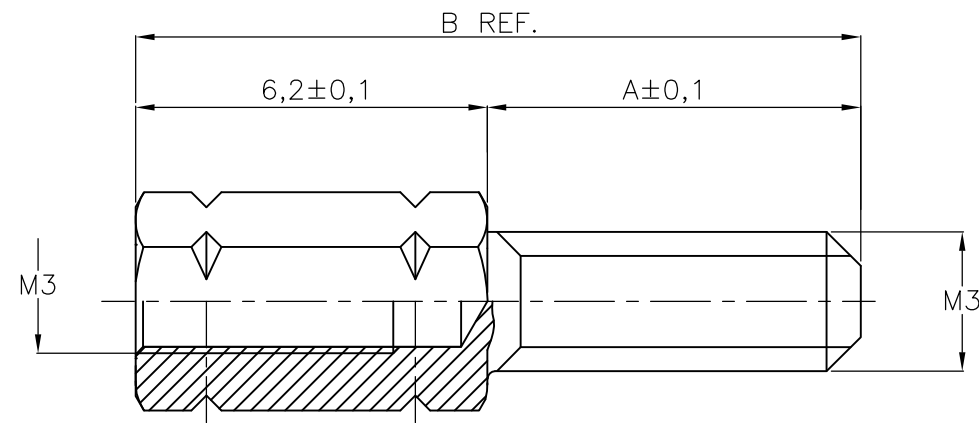

THIS DRAWING IS UNPUBLISHED.

RELEASED FOR PUBLICATION

ALL RIGHTS RESERVED.

© COPYRIGHT - By -

REVISIONS

P	LTR	DESCRIPTION	DATE	DWN	APVD
	E	REVISED PER ECO-16-011204	29 AUG 2016	AP	DG

OBSOLETE	-	8,0	14,2	UNPLATED	ARCAP	4-829068-3
	-	8,0	14,2	TINPLATED	BRASS	4-829068-1
OBSOLETE	-	3,0	9,2	UNPLATED	ARCAP	3-829068-3
	-	3,0	9,2	TINPLATED	BRASS	3-829068-1
OBSOLETE	-	11,0	17,2	UNPLATED	ARCAP	2-829068-3
	-	11,0	17,2	TINPLATED	BRASS	2-829068-1
OBSOLETE	-	9,7	15,9	UNPLATED	ARCAP	1-829068-3
OBSOLETE	-	9,7	15,9	TINPLATED	BRASS	1-829068-1
OBSOLETE	-	5,0	11,2	UNPLATED	ARCAP	829068-3
	-	5,0	11,2	TINPLATED	BRASS	829068-1
		DIM "A"	DIM "B"	FINISH	MATERIAL	ORDER NUMBER

SCREWLOCK, FEMALE HD-SERIES

SIZE A3 CAGE CODE 00779 DRAWING NO C-829068 RESTRICTED TO -

SCALE NTS SHEET 1 OF 1 REV E

DIMENSIONS: mm

TOLERANCES UNLESS OTHERWISE SPECIFIED:	
0 PLC	± -
1 PLC	± 0,2
2 PLC	± -
3 PLC	± -
4 PLC	± -
ANGLES	± -
FINISH	-