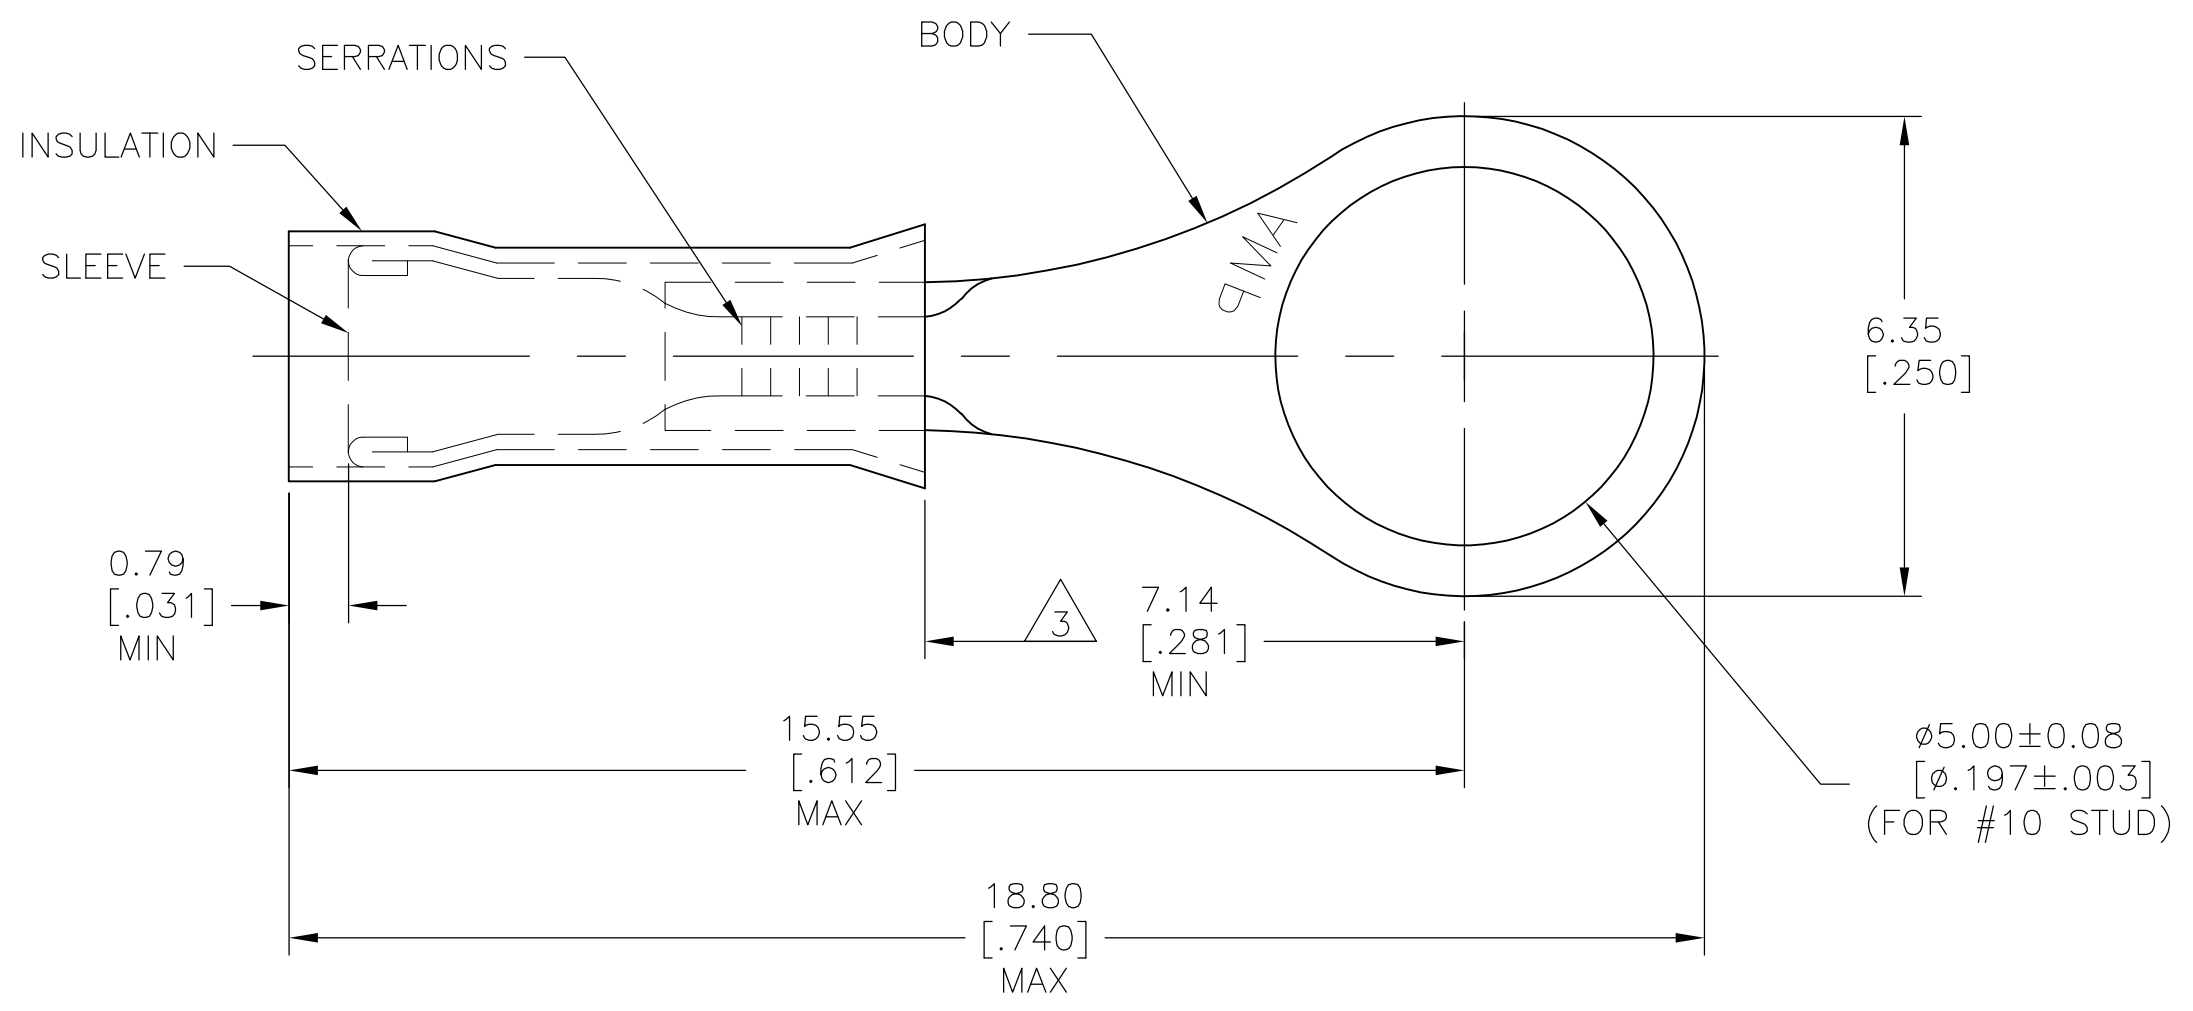

100	LOOSE PC, BOX	BODY & SLEEVE: COPPER (ASTM-B152) TIN PL (ASTM-B545)	8-324075-1
4000	324075 ON TAPE	INSULATION: NYLON COLOR: YELLOW (ASTM-D4066) TYPE 1	△4 2-324075-1
1	WIRE TERMINAL		△4 324075
QTY	DESCRIPTION	MATERIAL & FINISH	PART NO

- 1 FOR 1.27 [.050] TO 2.08 [.082] WIRE INSULATION DIA
- 2 TONGUE MATERIAL THK: 0.46±0.05 [.018±.002]
- △3 APPLIES FROM THE METAL EDGE OF THE BARREL TO THE CENTER OF THE STUD
- △4 MEETS MS25036-147, CLASS 2

THIS DRAWING IS A CONTROLLED DOCUMENT.		DWN	RAGHAVENDRA	27AUG09	Tyco Electronics Corporation Harrisburg, PA 17105-3608						
DIMENSIONS: mm [INCHES]		CHK	JEFF RUTH	27AUG09							
TOLERANCES UNLESS OTHERWISE SPECIFIED:		APVD	TOM MICHIELUTTI	27AUG09	NAME						
0 PLC ± - 1 PLC ± - 2 PLC ± - 3 PLC ± 0.20 [.008] 4 PLC ± - ANGLES ± 5°		PRODUCT SPEC		WIRE TERMINAL PIDG - RING TONGUE WIRE SIZE: 26-22							
MATERIAL SEE TABLE		FINISH SEE TABLE		APPLICATION SPEC		SIZE	CAGE CODE	DRAWING NO	RESTRICTED TO		
						A3	00779	G-324075	-		
CUSTOMER DRAWING						SCALE	10:1	SHEET	1 OF 1	REV	G2