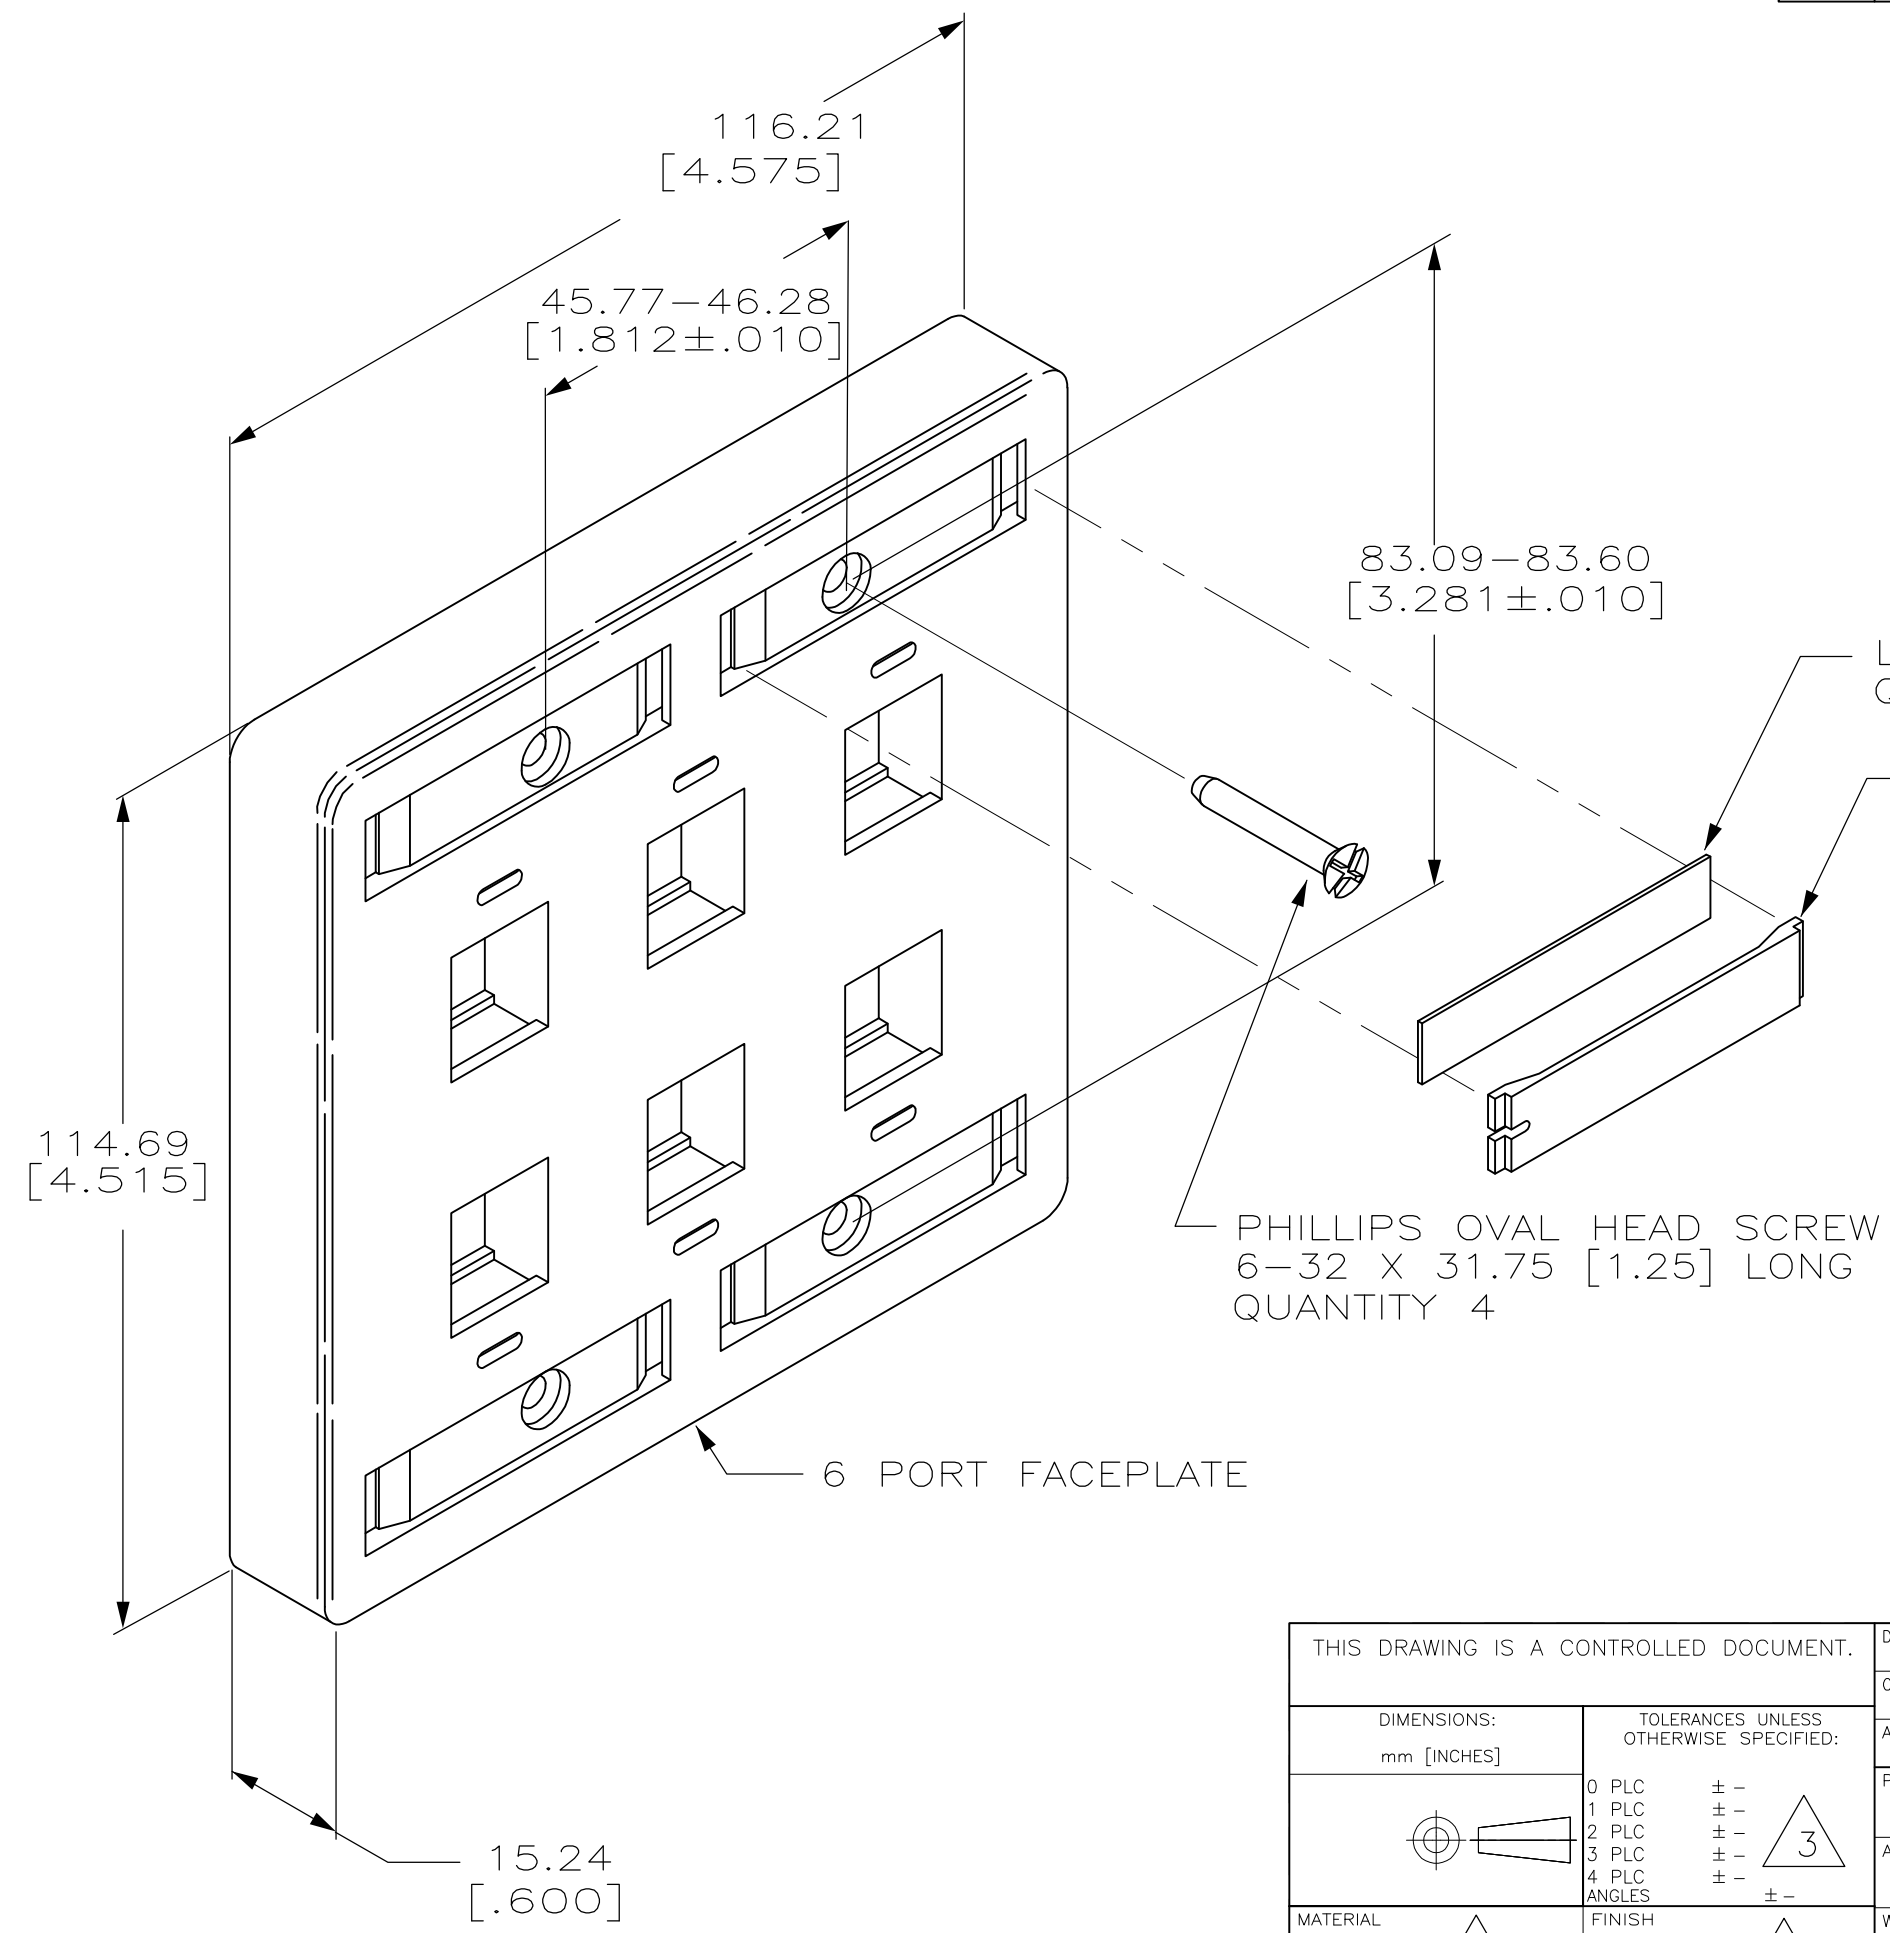

- 1. THIS KIT SHIPPED NOT ASSEMBLED
- 2 MATERIAL: LABEL COVER- POLYCARBONATE MOLDING COMPOUND, CLEAR
FACEPLATE- ABS MOLDING COMPOUND, SEE TABLE FOR COLORS
ICON- ABS MOLDING COMPOUND
SCREWS- ZINC PLATED CARBON STEEL
LABEL- WHITE INDEX PAPER
- 3 DIMENSIONS ARE MAXIMUM UNLESS OTHERWISE SPECIFIED

ELECTRIC IVORY	1-83936-1
NEMA GRAY	83936-4
WHITE	83936-3
BLACK	83936-2
LIGHT ALMOND	83936-1
COLOR	PART NO.

THIS DRAWING IS A CONTROLLED DOCUMENT.		DWN M.HOECKE 18JUN2002	Tyco Electronics Corporation Harrisburg, PA 17105-3608	
DIMENSIONS: mm [INCHES]		CHK P.SWIFT JAN95		
TOLERANCES UNLESS OTHERWISE SPECIFIED:		APVD P.SWIFT JAN95	NAME FACEPLATE KIT, 6 PORT DUAL GANG, 110CONNECT	
0 PLC ± - 1 PLC ± - 2 PLC ± - 3 PLC ± - 4 PLC ± - ANGLES ± -		PRODUCT SPEC -	RESTRICTED TO -	
MATERIAL		APPLICATION SPEC 408-3282	SIZE A3	CAGE CODE 00779
FINISH		WEIGHT -	DRAWING NO C-83936	SCALE 1:1
CUSTOMER DRAWING		SHEET 1 OF 1		REV F