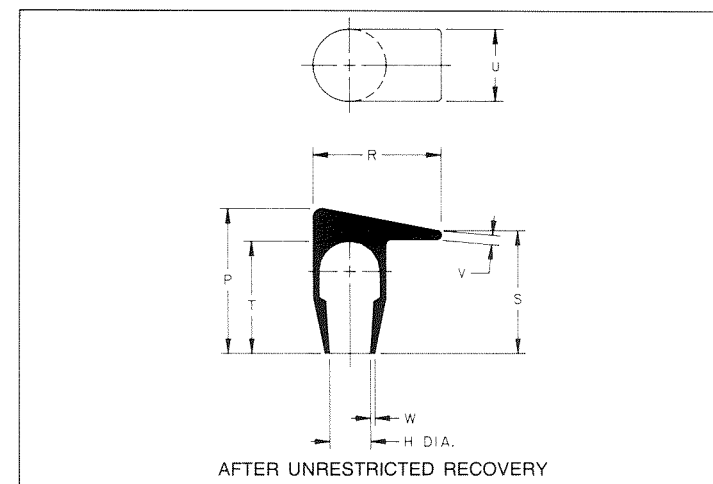

# Thermofit<sup>®</sup> Molded Parts Specification Control Drawing

**Part Number:** 102A993  
**Description:** Switch Cover

**Notes:**

- All dimensions are in Inches  
[Millimeters]
- Dimensions appearing in table are as follows:  
a - as supplied  
b - after unrestricted recovery
- Coating is optional. As supplied dimensions appearing in table are for uncoated parts. When coating is added, entry diameters will be reduced by .06 max.
- This part fits MS 24658 switch or equivalent shaped lever lock switch.
- Standard color is grey. Other colors available upon request.

Part Number	H		P	R	S	T	U	V	W
	Min	Max	± 10%	± 10%	± 10%	± 10%	± 10%	± 10%	± 10%
	a	b	b	b	b	b	b	b	b
102A993	.50 [12,7]	.25 [6,4]	1.02 [25,9]	.88 [22,4]	.85 [21,6]	.78 [19,8]	.50 [12,7]	.06 [1,52]	.04 [1,02]

# Thermofit<sup>®</sup> Molded Parts Specification Control Drawing

**Part Number:** 102A993  
**Description:** Switch Cover